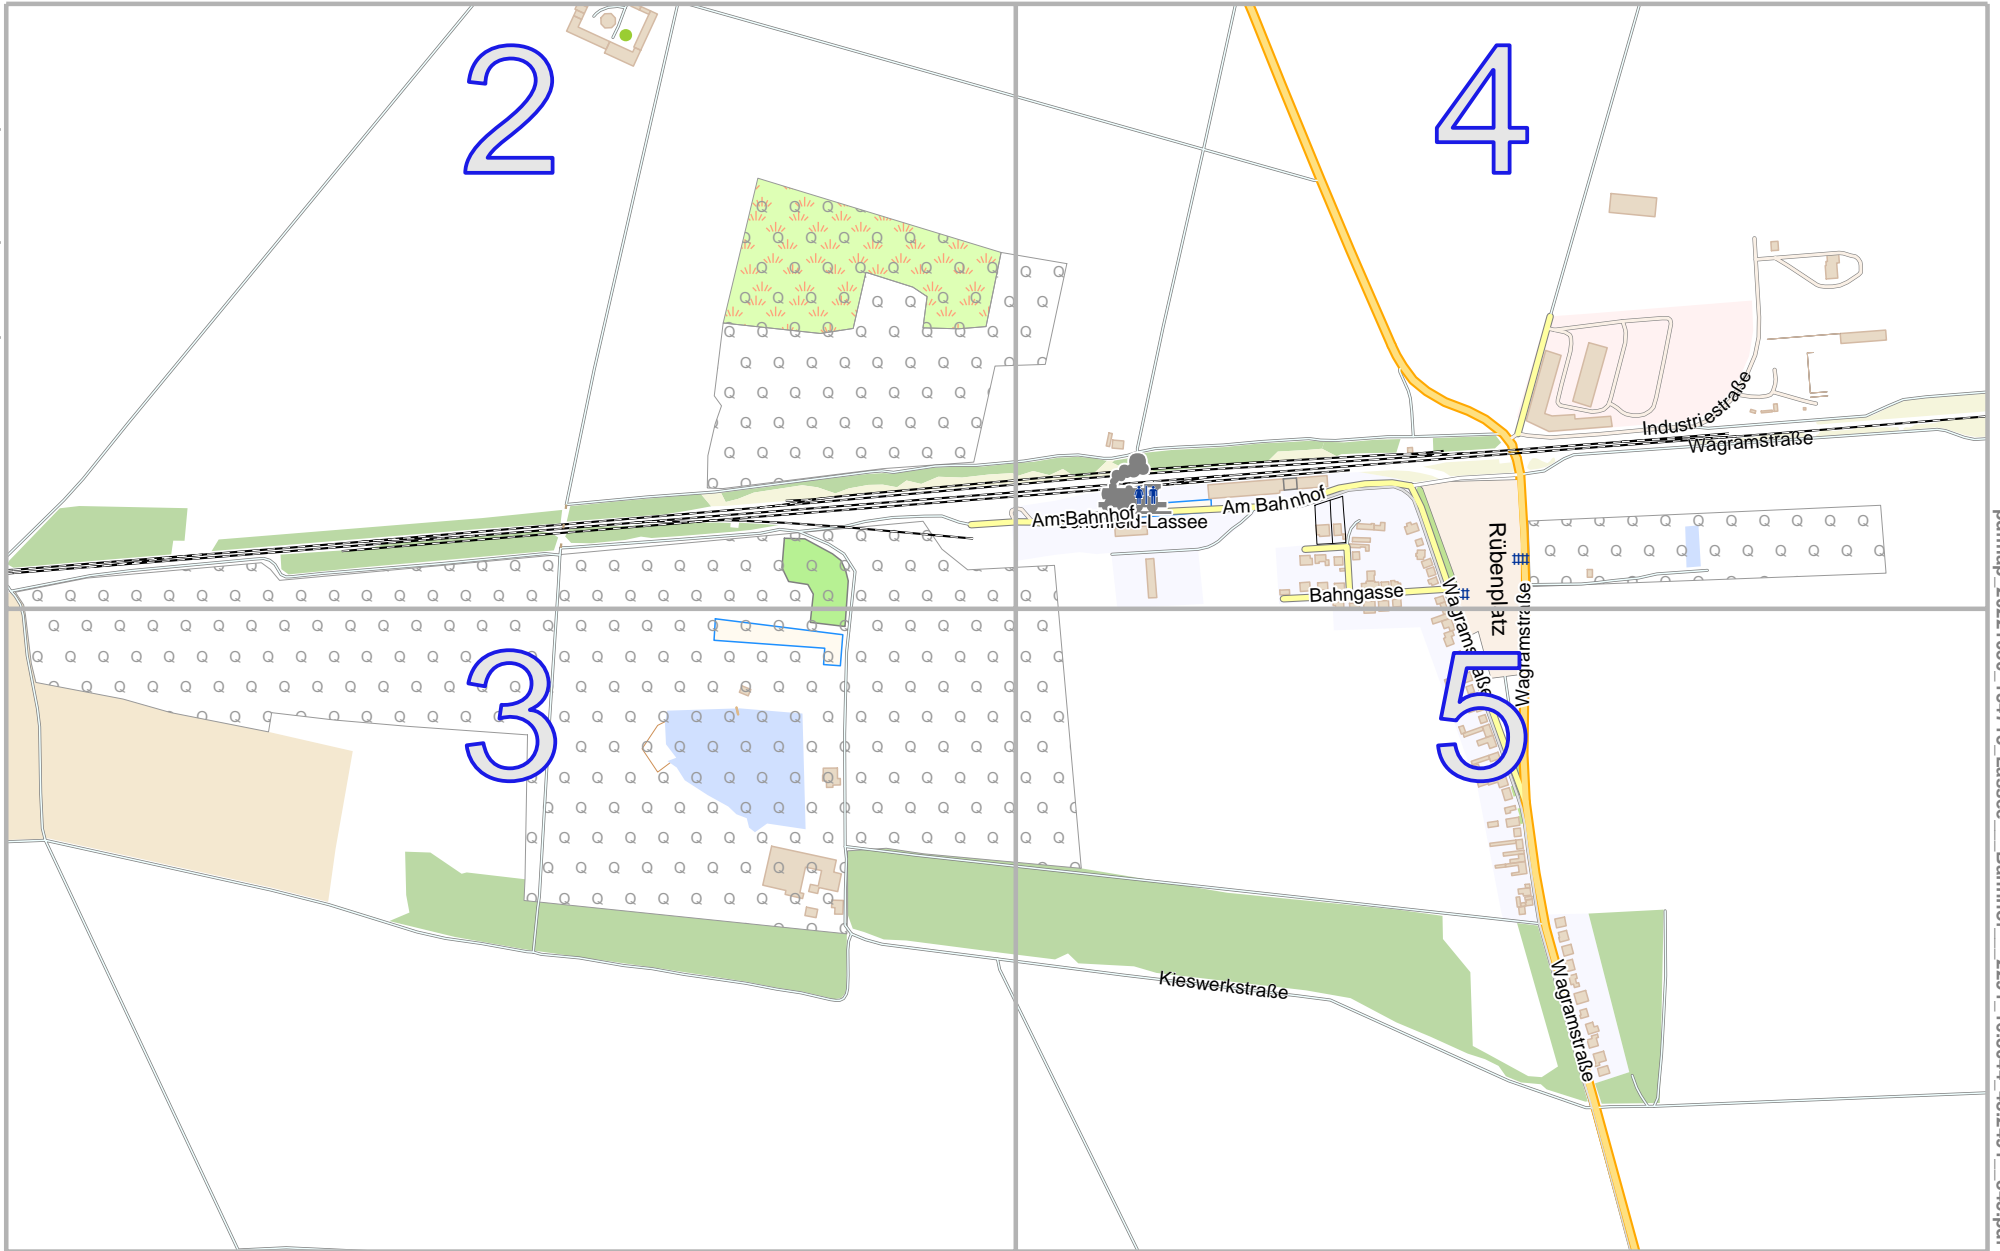

Lassee - Bahnhof | 2291

lon 16.82243 lat 48.25678

Map data © OpenStreetMap contributors

pdfmap_20221030_154713_Lassee_Bahnhof_2291_16.8044_48.2491_845.pdf

lon 16.78715 lat 48.24194
[nom. scale = 1 / 10000]

Lassee - Bahnhof | 2291

2

Map data © OpenStreetMap contributors

lon 16.80513 lat 48.25678

lon 16.78715 lat 48.24913 [nom. scale = 1 / 5000]

4

1030_154713_Lassee_Bahnhof_2291_168044_482491_845.pdf

Neuriß

lon 16.80445 lat 48.24913 [nom. scale = 1 / 5000]

2

5

UTM: 33 U easting 634.00 km northing 5345.60 km
 UTM-Grid-width = 100m
 Contour interval = 20m

Lassee - Bahnhof | 2291

5

Map data © OpenStreetMap contributors

lon 16.82243 lat 48.24958

pdfmap_20221030_154713_Lassee_Bahnhof_2291_16.8044_48.2491_845.pdf

lon 16.80445 lat 48.24194 [nom. scale = 1 / 5000]

#

UTM: 33 U easting 634.00 km northing 5344.80 km
 UTM-Grid-width = 100m
 Contour interval = 20m