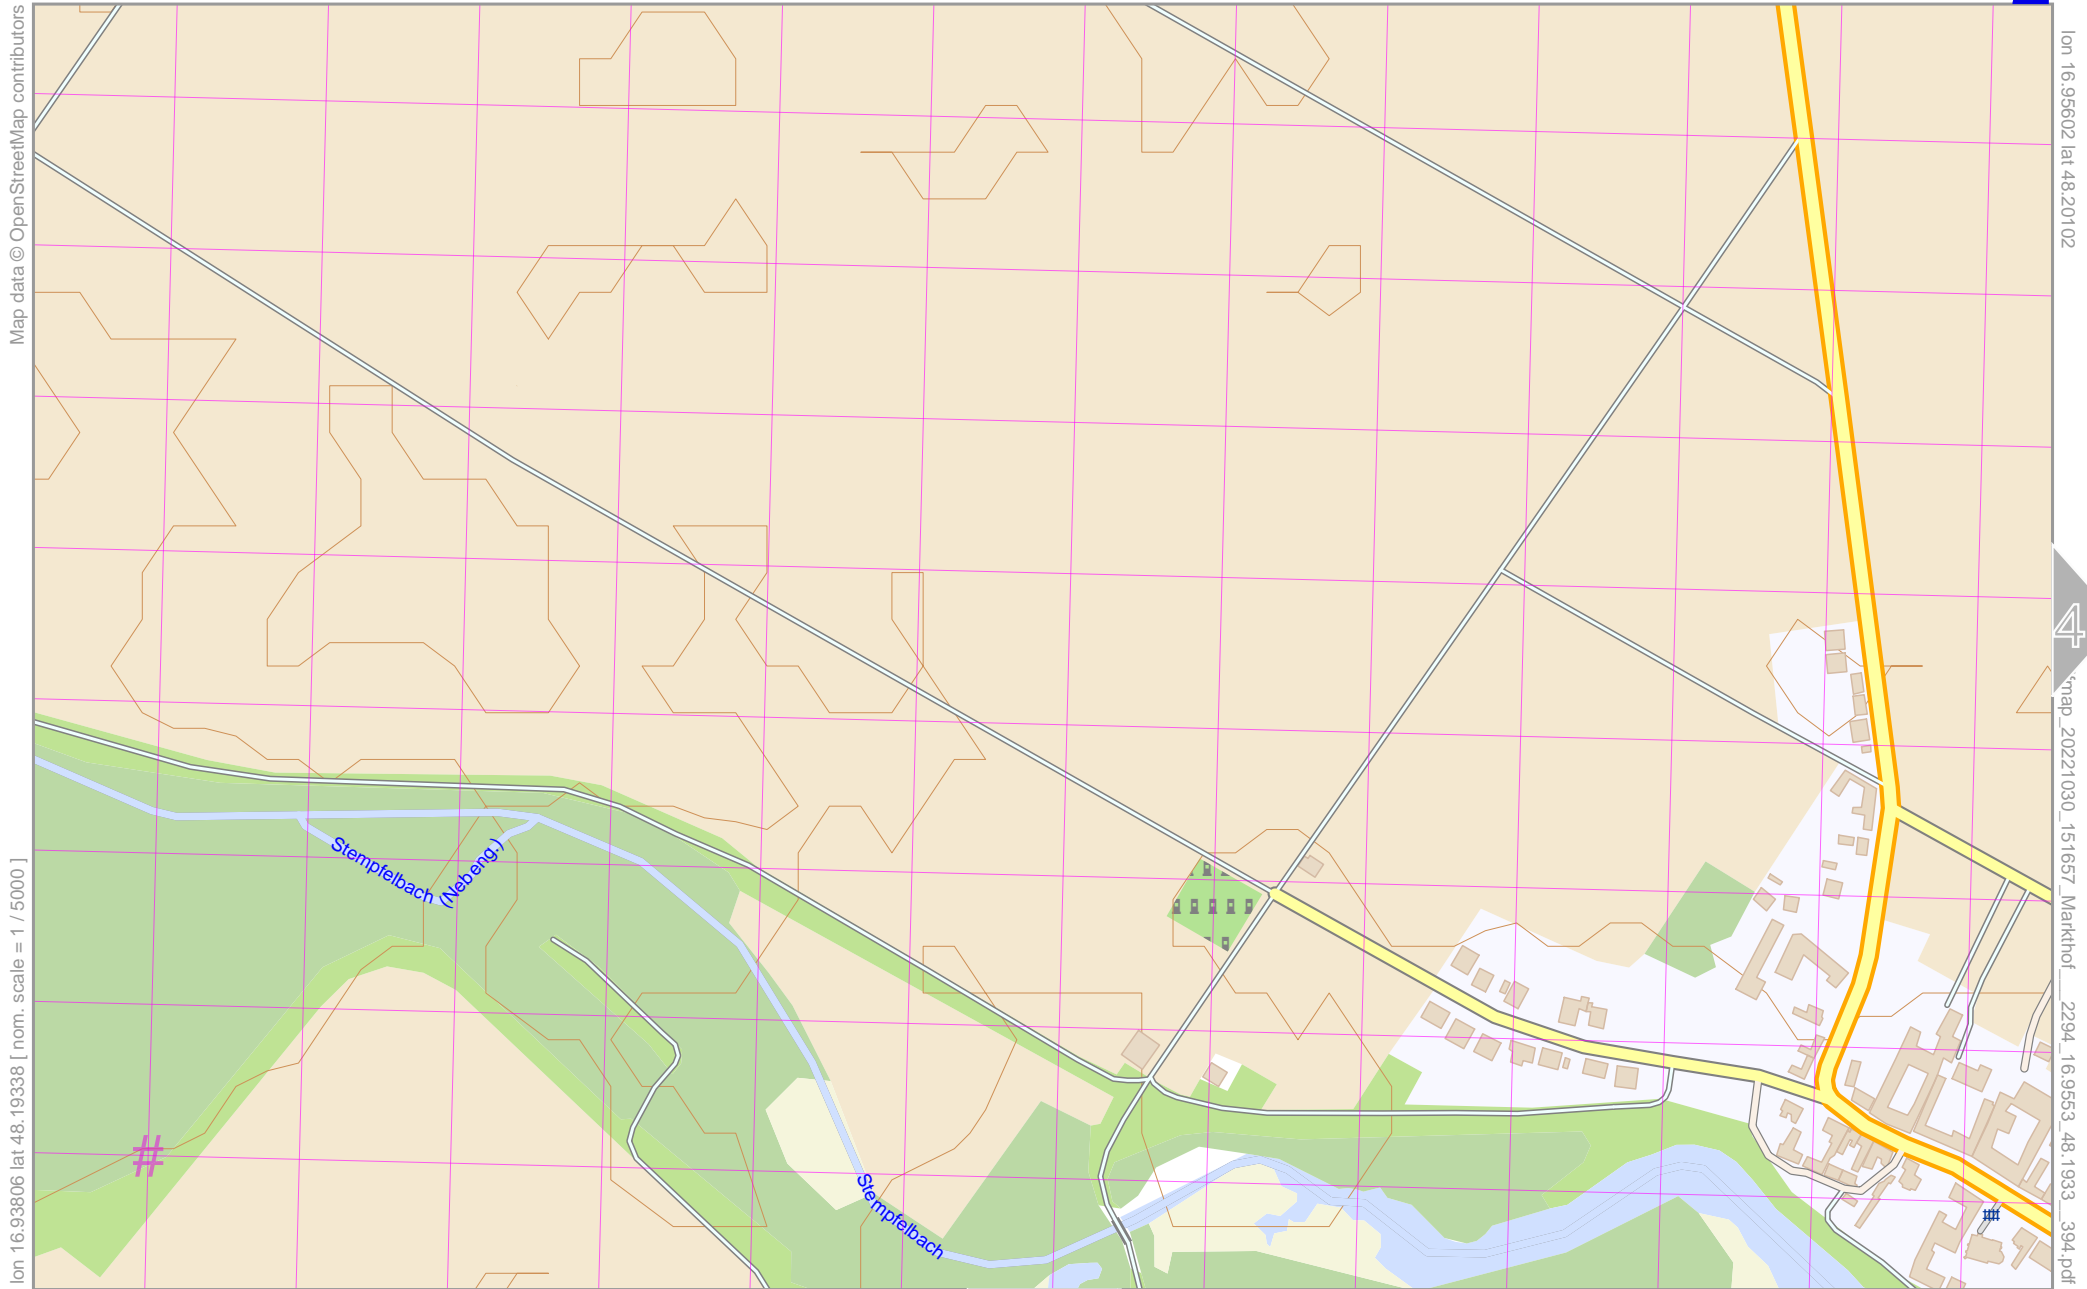

Markthof | 2294

lon 16.97330 lat 48.20102

Map data © OpenStreetMap contributors

pdfmap_20221030_151657_Markthof_2294_16.9553_48.1933_394.pdf

lon 16.93806 lat 48.18618
[nom. scale = 1 / 10000]

Markthof | 2294

2

Map data © OpenStreetMap contributors

lon 16.95602 lat 48.20102

4

map_20221030_151657_Markthof_2294_16.9553_48.1933_394.pdf

lon 16.93806 lat 48.19338 [nom. scale = 1 / 5000]

UTM: 33 U easting 644.10 km northing 5339.70 km
 UTM-Grid-width = 100m
 Contour interval = 20m

3

Markthof | 2294

UTM: 33 U easting 644.10 km northing 5338.90 km
 UTM-Grid-width = 100m
 Contour interval = 20m

Markthof | 2294

Map data © OpenStreetMap contributors

lon 16.95534 lat 48.18618 [nom. scale = 1 / 5000]

Stempfelbach

Novava / March

Steinort

#

UTM: 33 U easting 645.40 km northing 5338.90 km
UTM-Grid-width = 100m
Contour interval = 20m