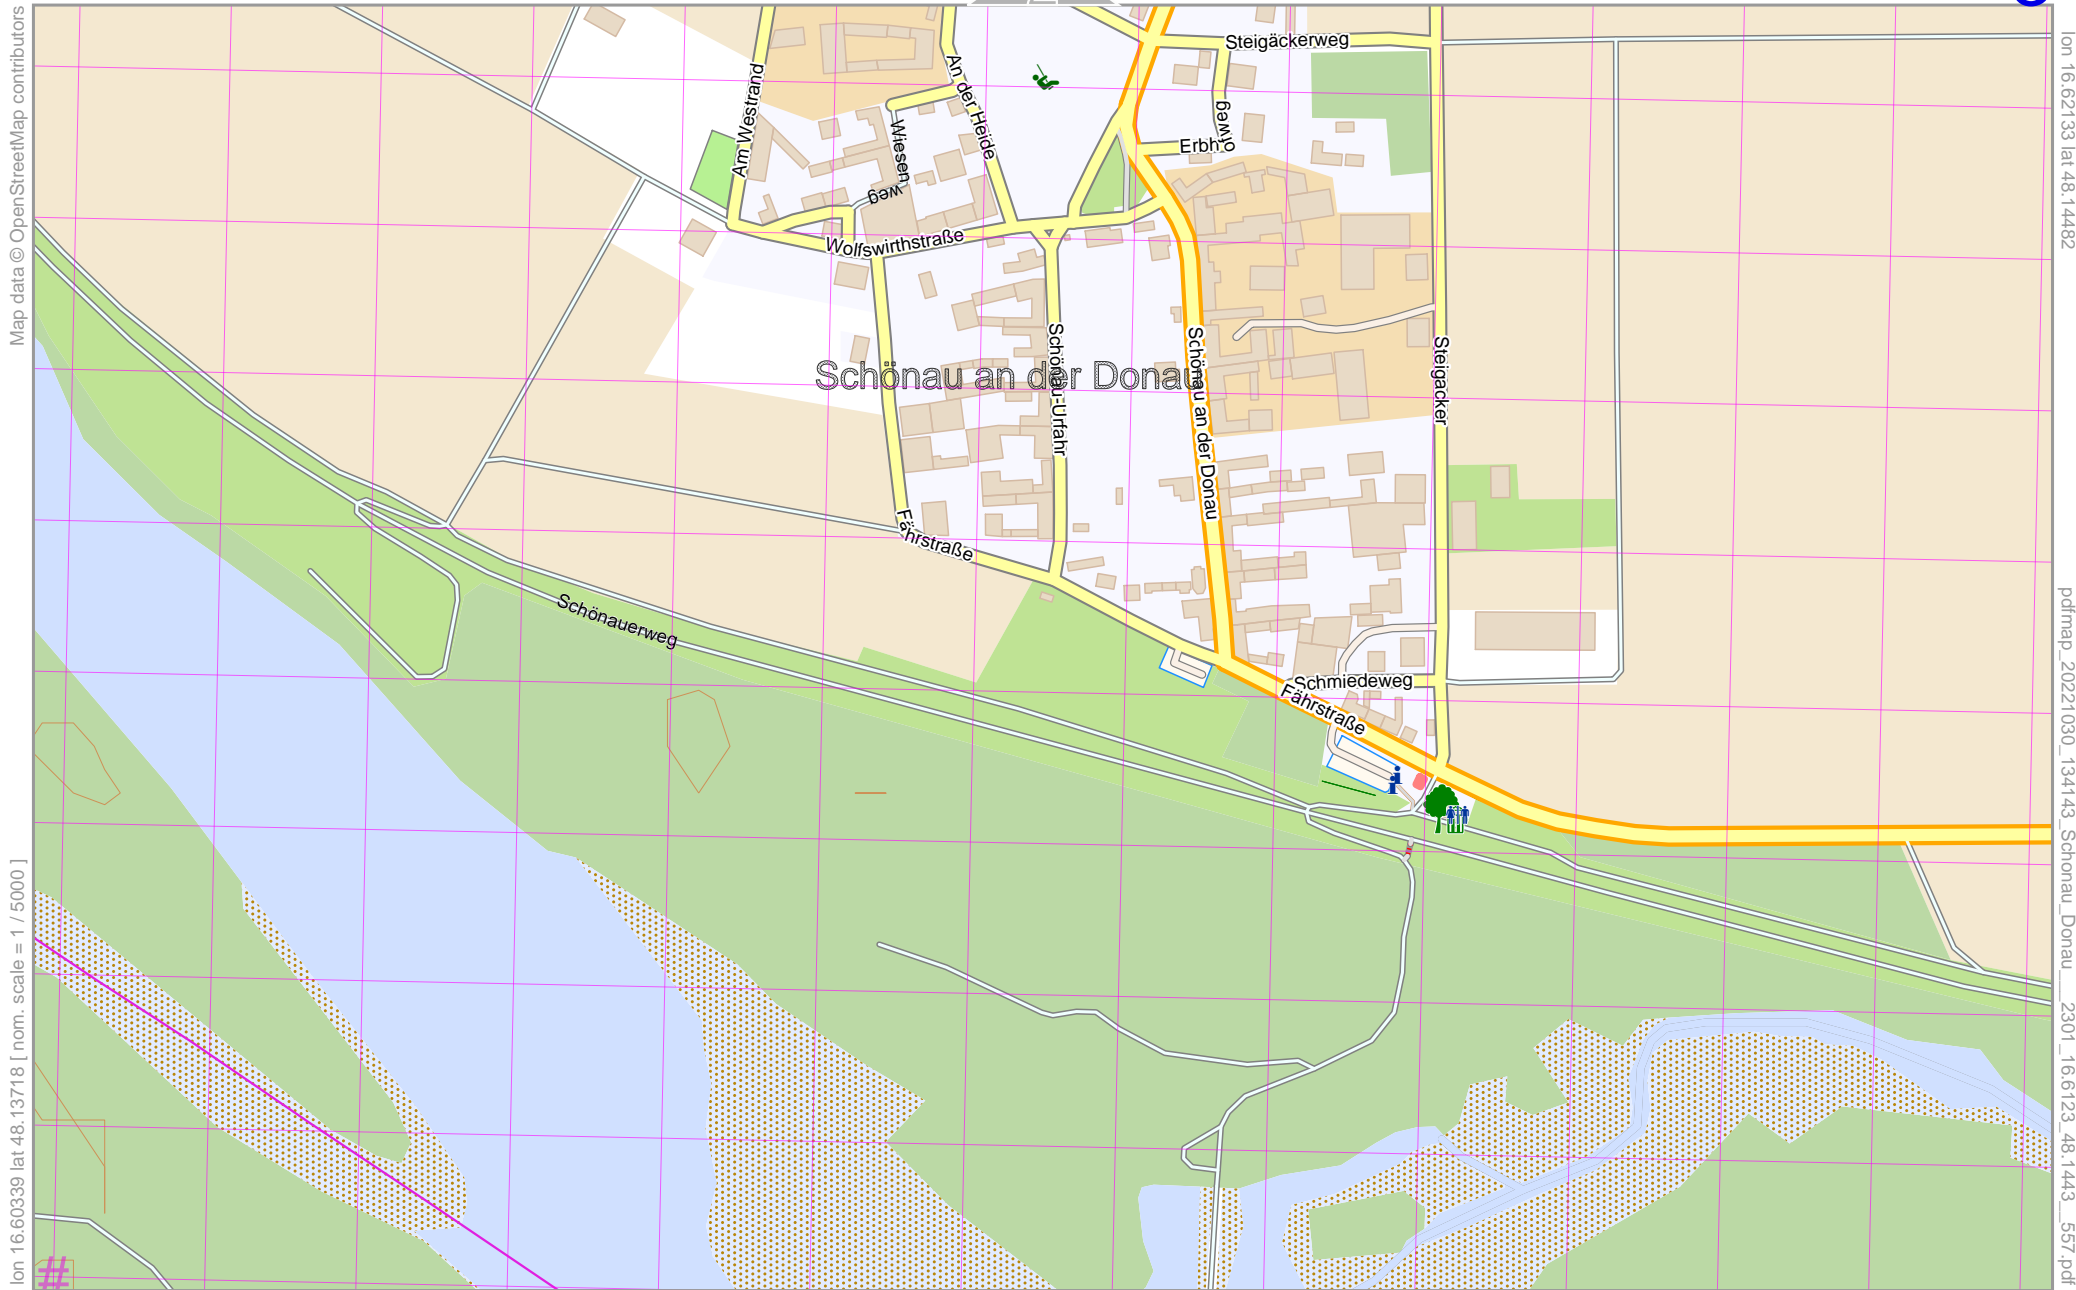

Map data © OpenStreetMap contributors

pdfmap_20221030_134143_Schonau_Donau_2301_16.6123_48.1443_557.pdf

Schönau/Donau | 2301

Map data © OpenStreetMap contributors

lon 16.60339 lat 48.14437 [nom. scale = 1 / 5000]

lon 16.62133 lat 48.15202

pdfmap_20221030_134143_Schönau_Donau_2301_16.6123_48.1443_557.pdf

 # UTM: 33 U easting 619.30 km northing 5333.60 km
 UTM-Grid-width = 100m
 Contour interval = 20m

Schönau/Donau | 2301

3

Map data © OpenStreetMap contributors

lon 16.62133 lat 48.14482

pdfmap_20221030_134143_Schonau_Donau_2301_16.6123_48.1443_557.pdf

lon 16.60339 lat 48.13718 [nom. scale = 1 / 5000]

UTM: 33 U easting 619.30 km northing 5332.80 km

UTM-Grid-width = 100m
Contour interval = 20m