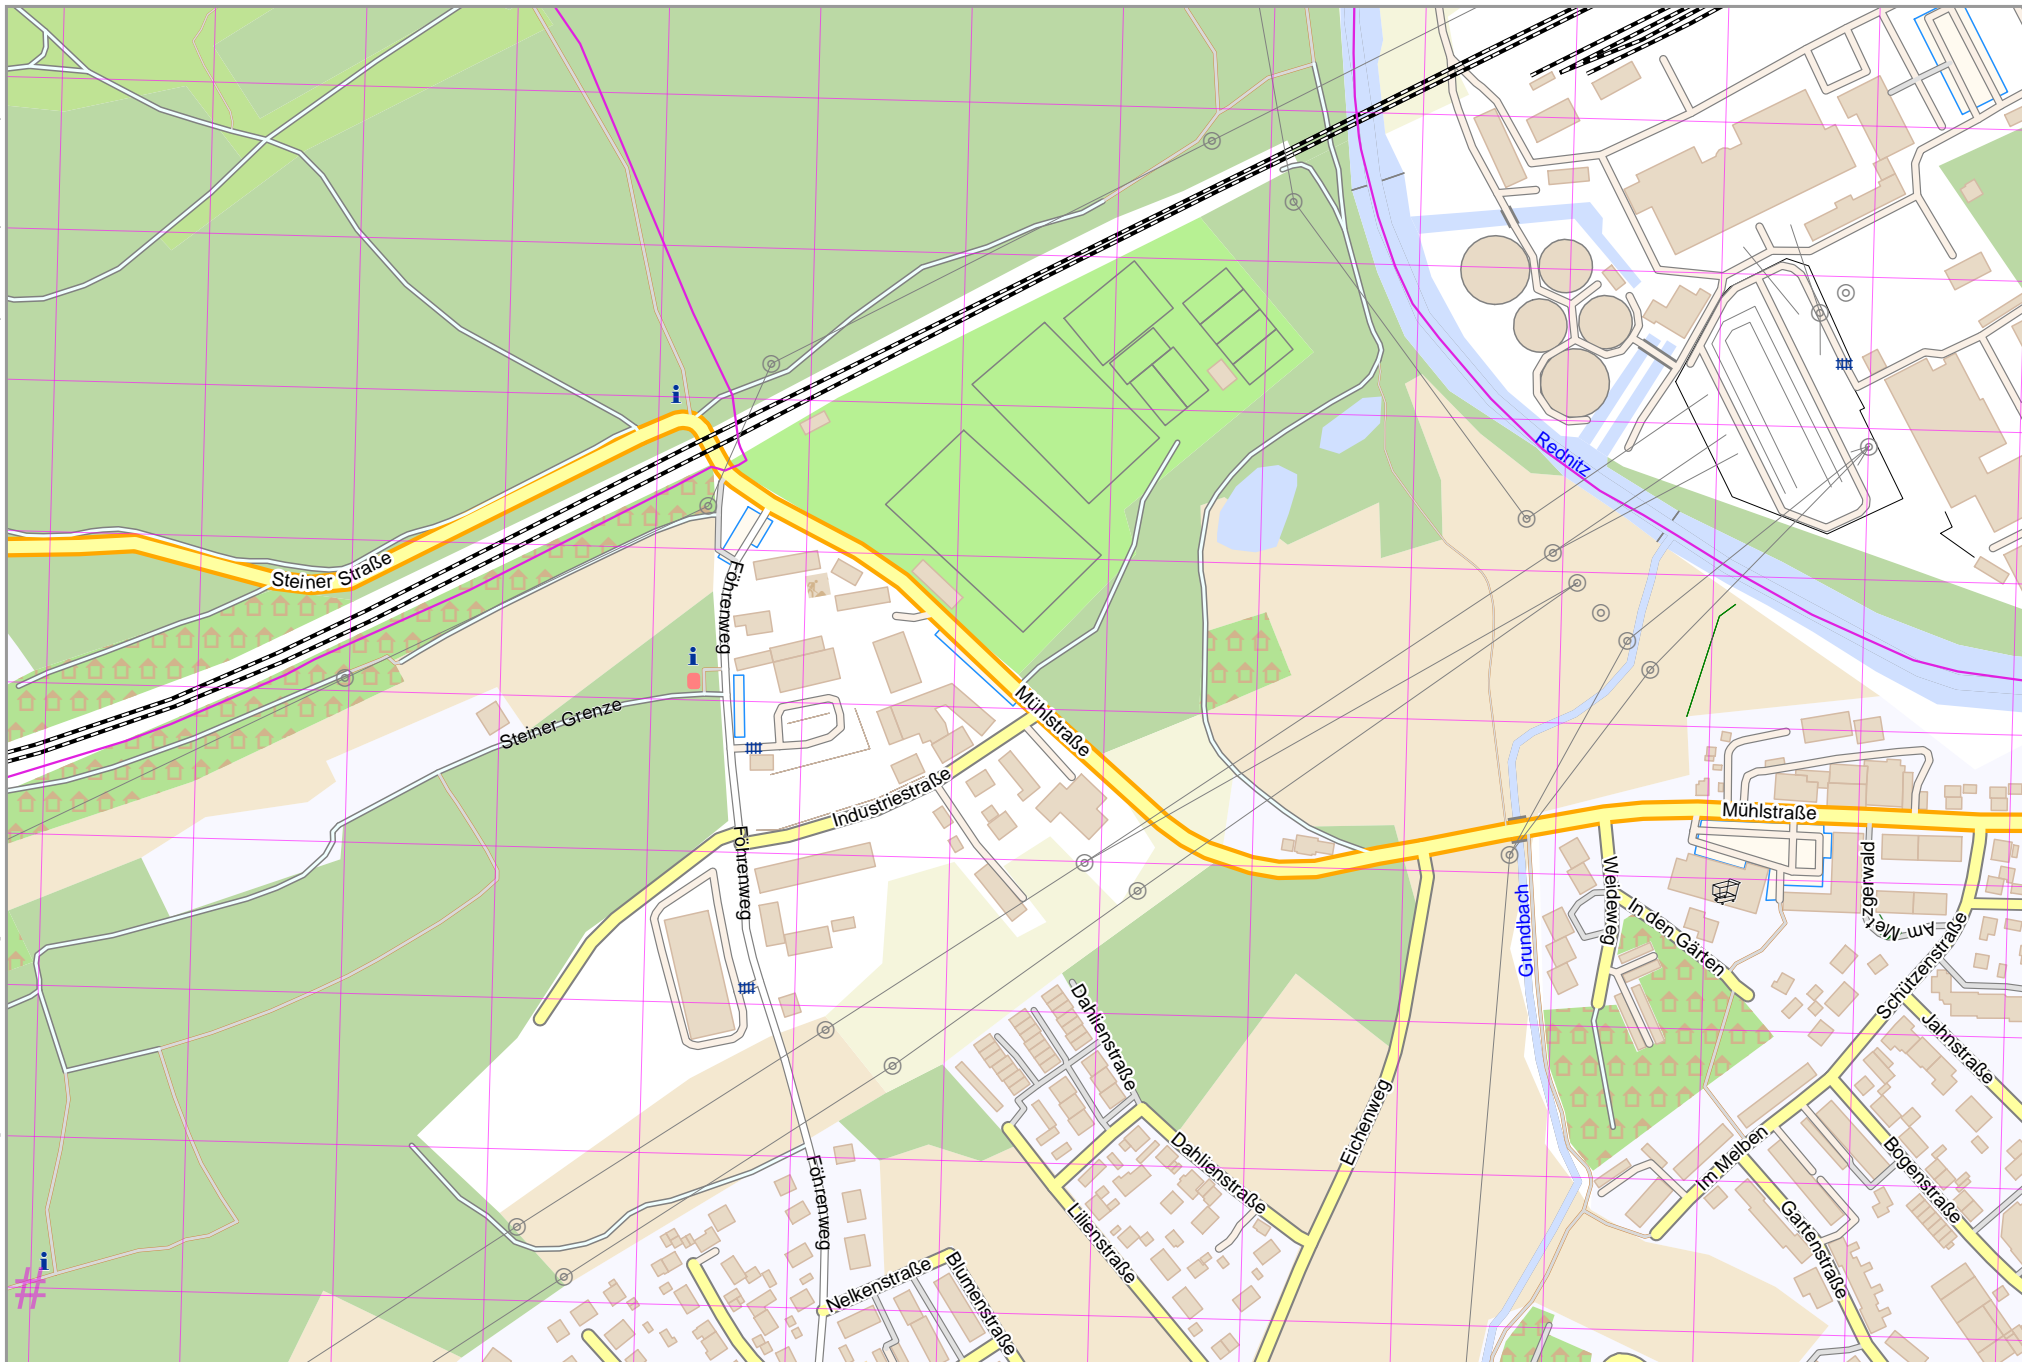

Map data © OpenStreetMap contributors

lon 11.010401 lat 49.42172

lon 10.99201 lat 49.41363 [nom. scale = 1 / 5000]

pdfmap, 20221013, 015636, Steiner Wölfe_001_11.0012_49.4176_390.pdf

UTM: 32 U easting 644.50 km northing 5475.40 km
UTM-Grid-width = 100m