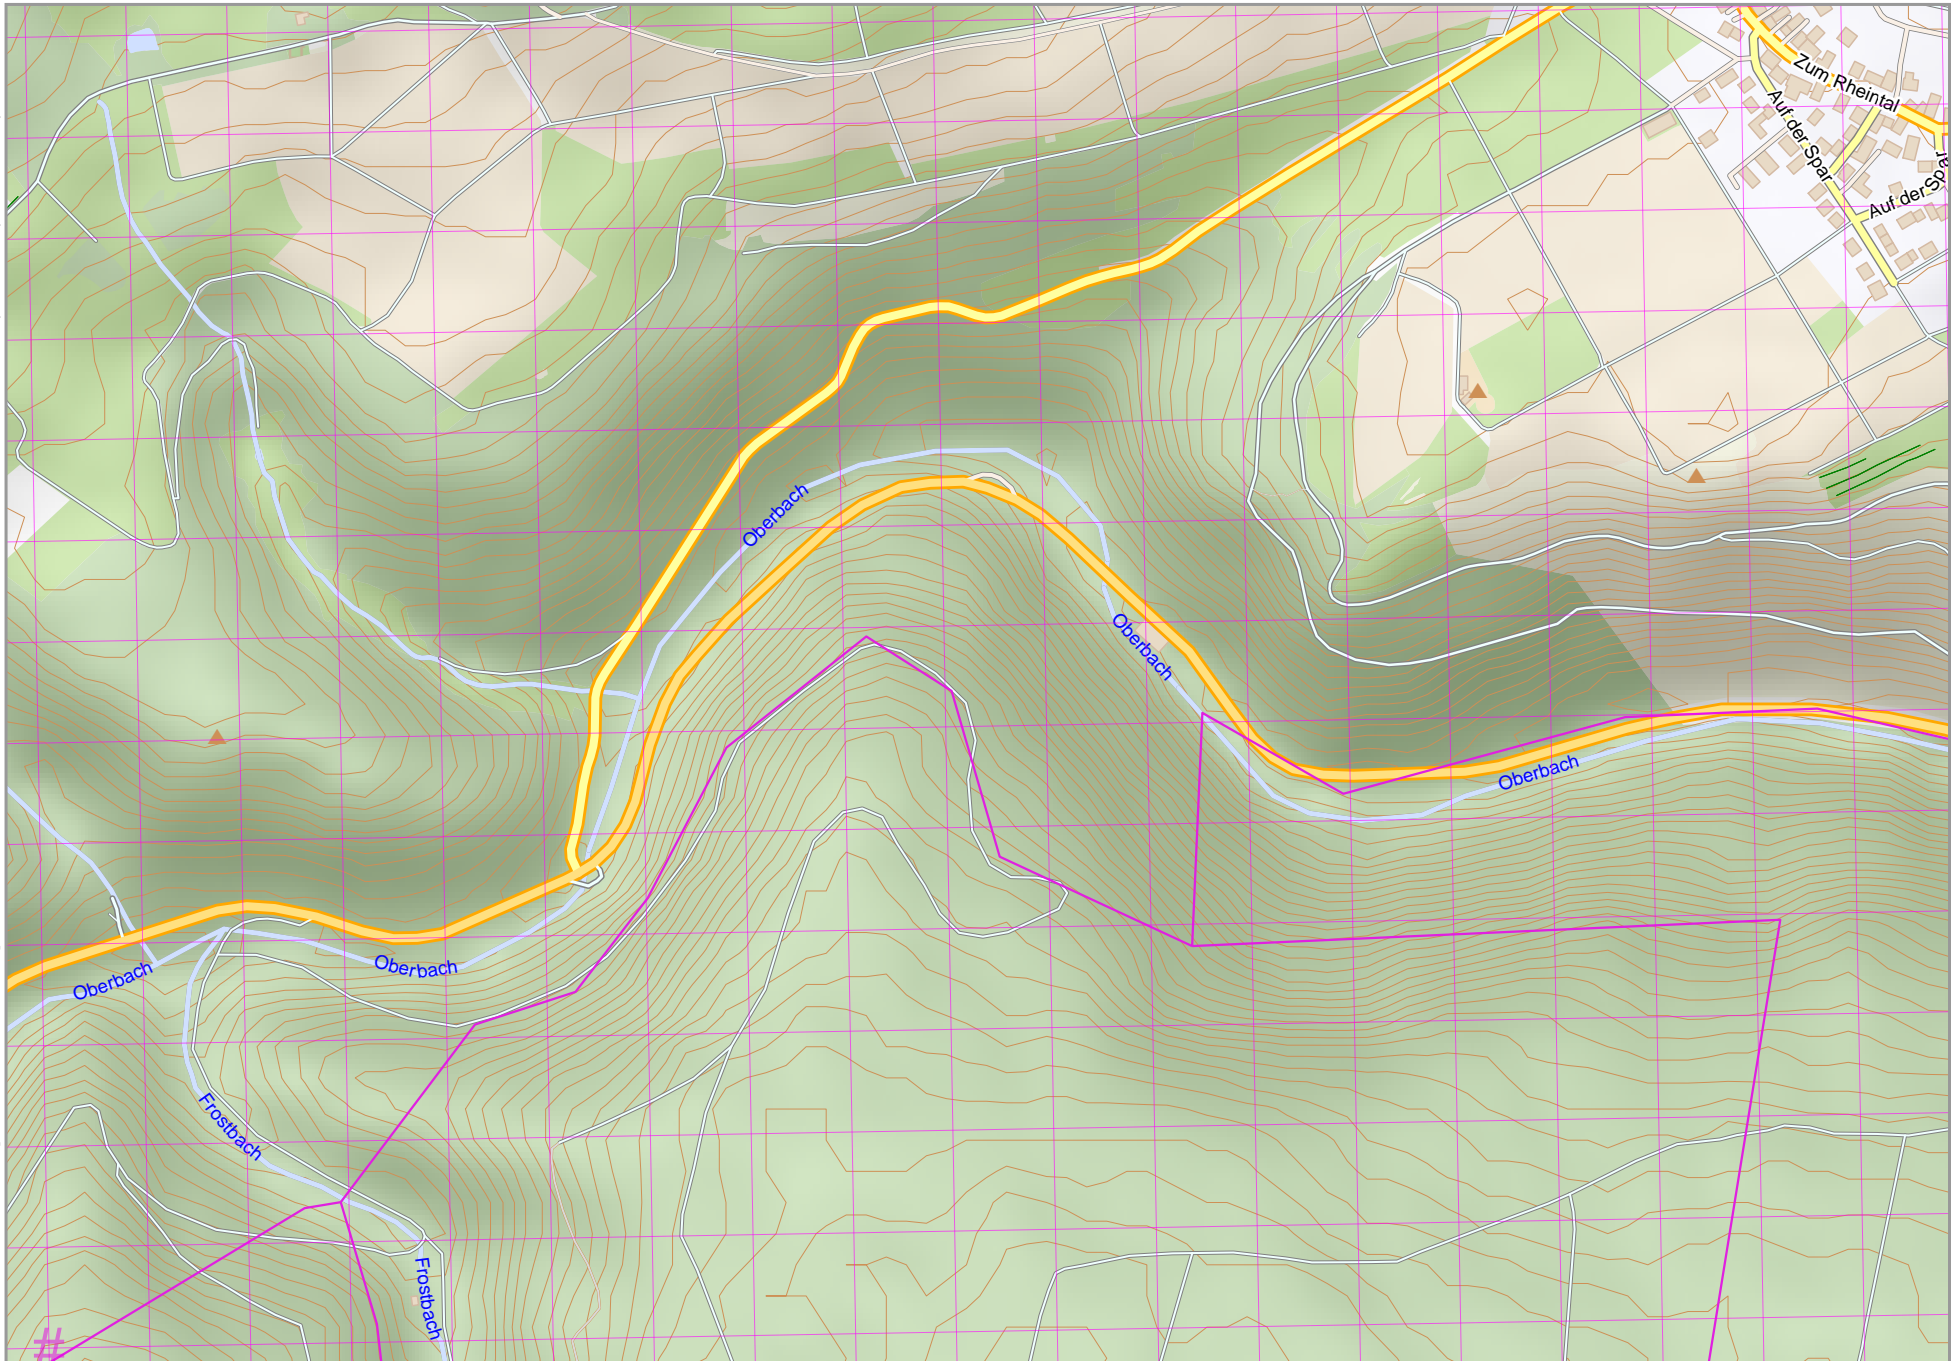

Map data © OpenStreetMap contributors

lon 7.68571 lat 50.10110

lon 7.65877 lat 50.08896 [nom. scale = 1 / 7500]

pdfmap_20221007_121814_Oberwesel_6_7.67224_50.0950_020.pdf

UTM: 32 U easting 404.10 km northing 5549.40 km
 UTM-Grid-width = 100m
 Contour interval = 5m