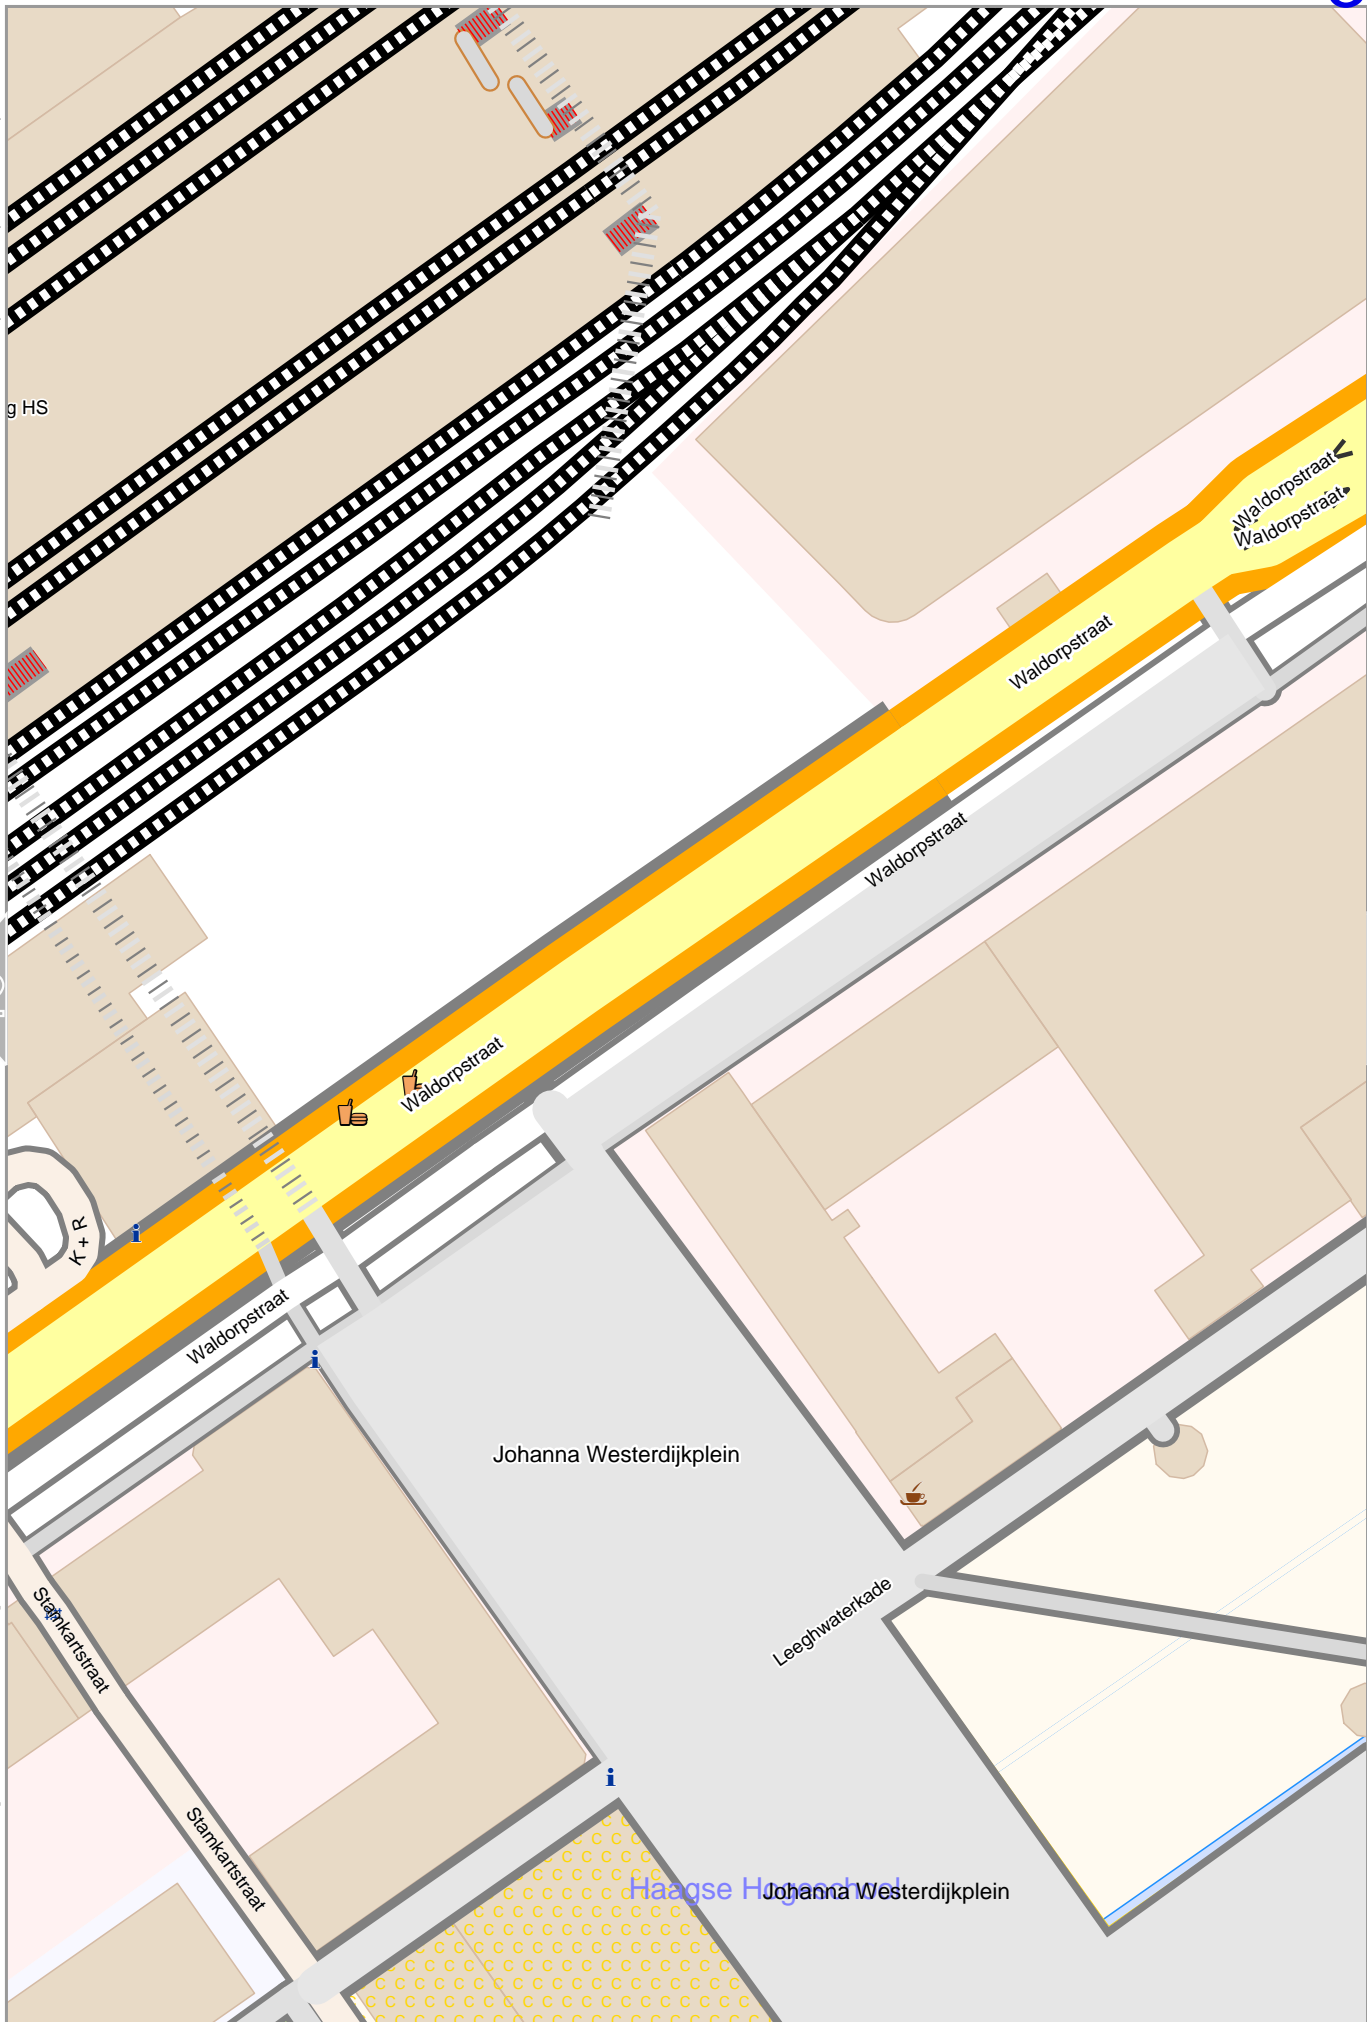

site 3D Model

Map data © OpenStreetMap contributors

lon 4.32420 lat 52.06989

lon 4.32157 lat 52.06749 | nom. scale = 1 / 1000

pdfmap_20221005_075433_site_3D_Model_4.32419_52.0674_932.pdf

0 10 m 50 m