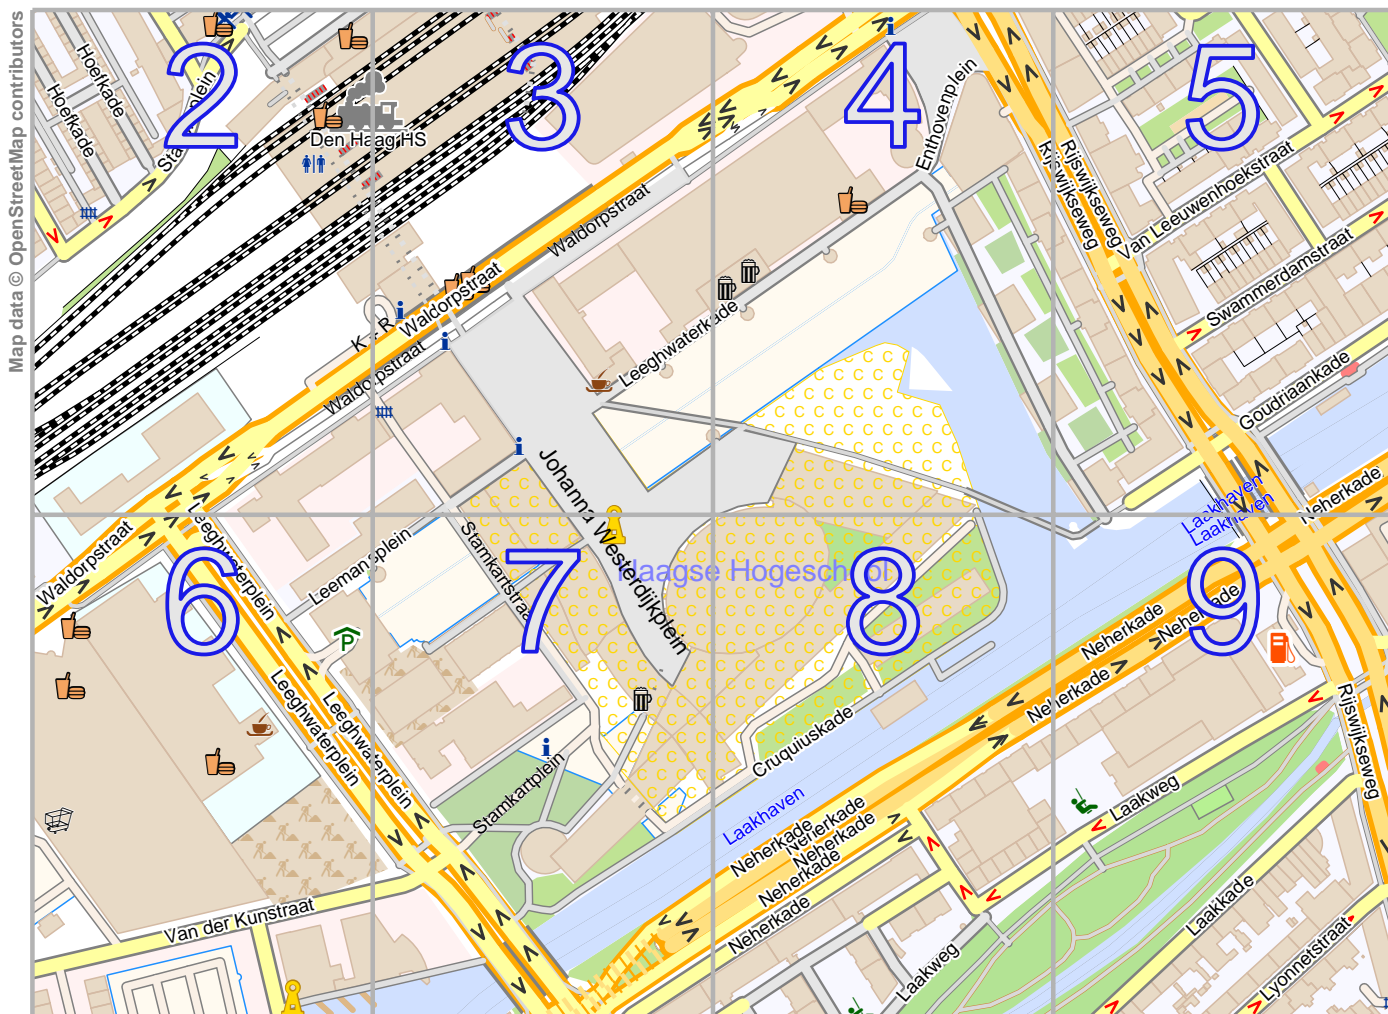

# site 3D Model

lon 4.32945 lat 52.06989

Map data © OpenStreetMap contributors

pdfmap\_20221005\_075433\_site\_3D Model\_4.32419\_52.0674\_932.pdf

lon 4.31895 lat 52.06509  
[ nom. scale = 1 / 4000 ]

site 3D Model

Map data © OpenStreetMap contributors

lon 4.32157 lat 52.06989

Den Ha

3

lon 4.31895 lat 52.06749 [ nom. scale = 1 / 1000 ]

pdfmap\_20221005\_075433\_site\_3D\_Model\_4.32419\_52.0674\_932.pdf

0 10 m 50 m

6

site 3D Model

Map data © OpenStreetMap contributors

lon 4.32420 lat 52.06989

lon 4.32157 lat 52.06749 | nom. scale = 1 / 1000

pdfmap\_20221005\_075433\_site\_3D\_Model\_4.32419\_52.0674\_932.pdf

0 10 m 50 m

lon 4.32945 lat 52.06749

lon 4.32682 lat 52.06509 | nom. scale = 1 / 1000

pdfmap\_20221005\_075433\_site\_3D\_Model\_4.32419\_52.0674\_932.pdf