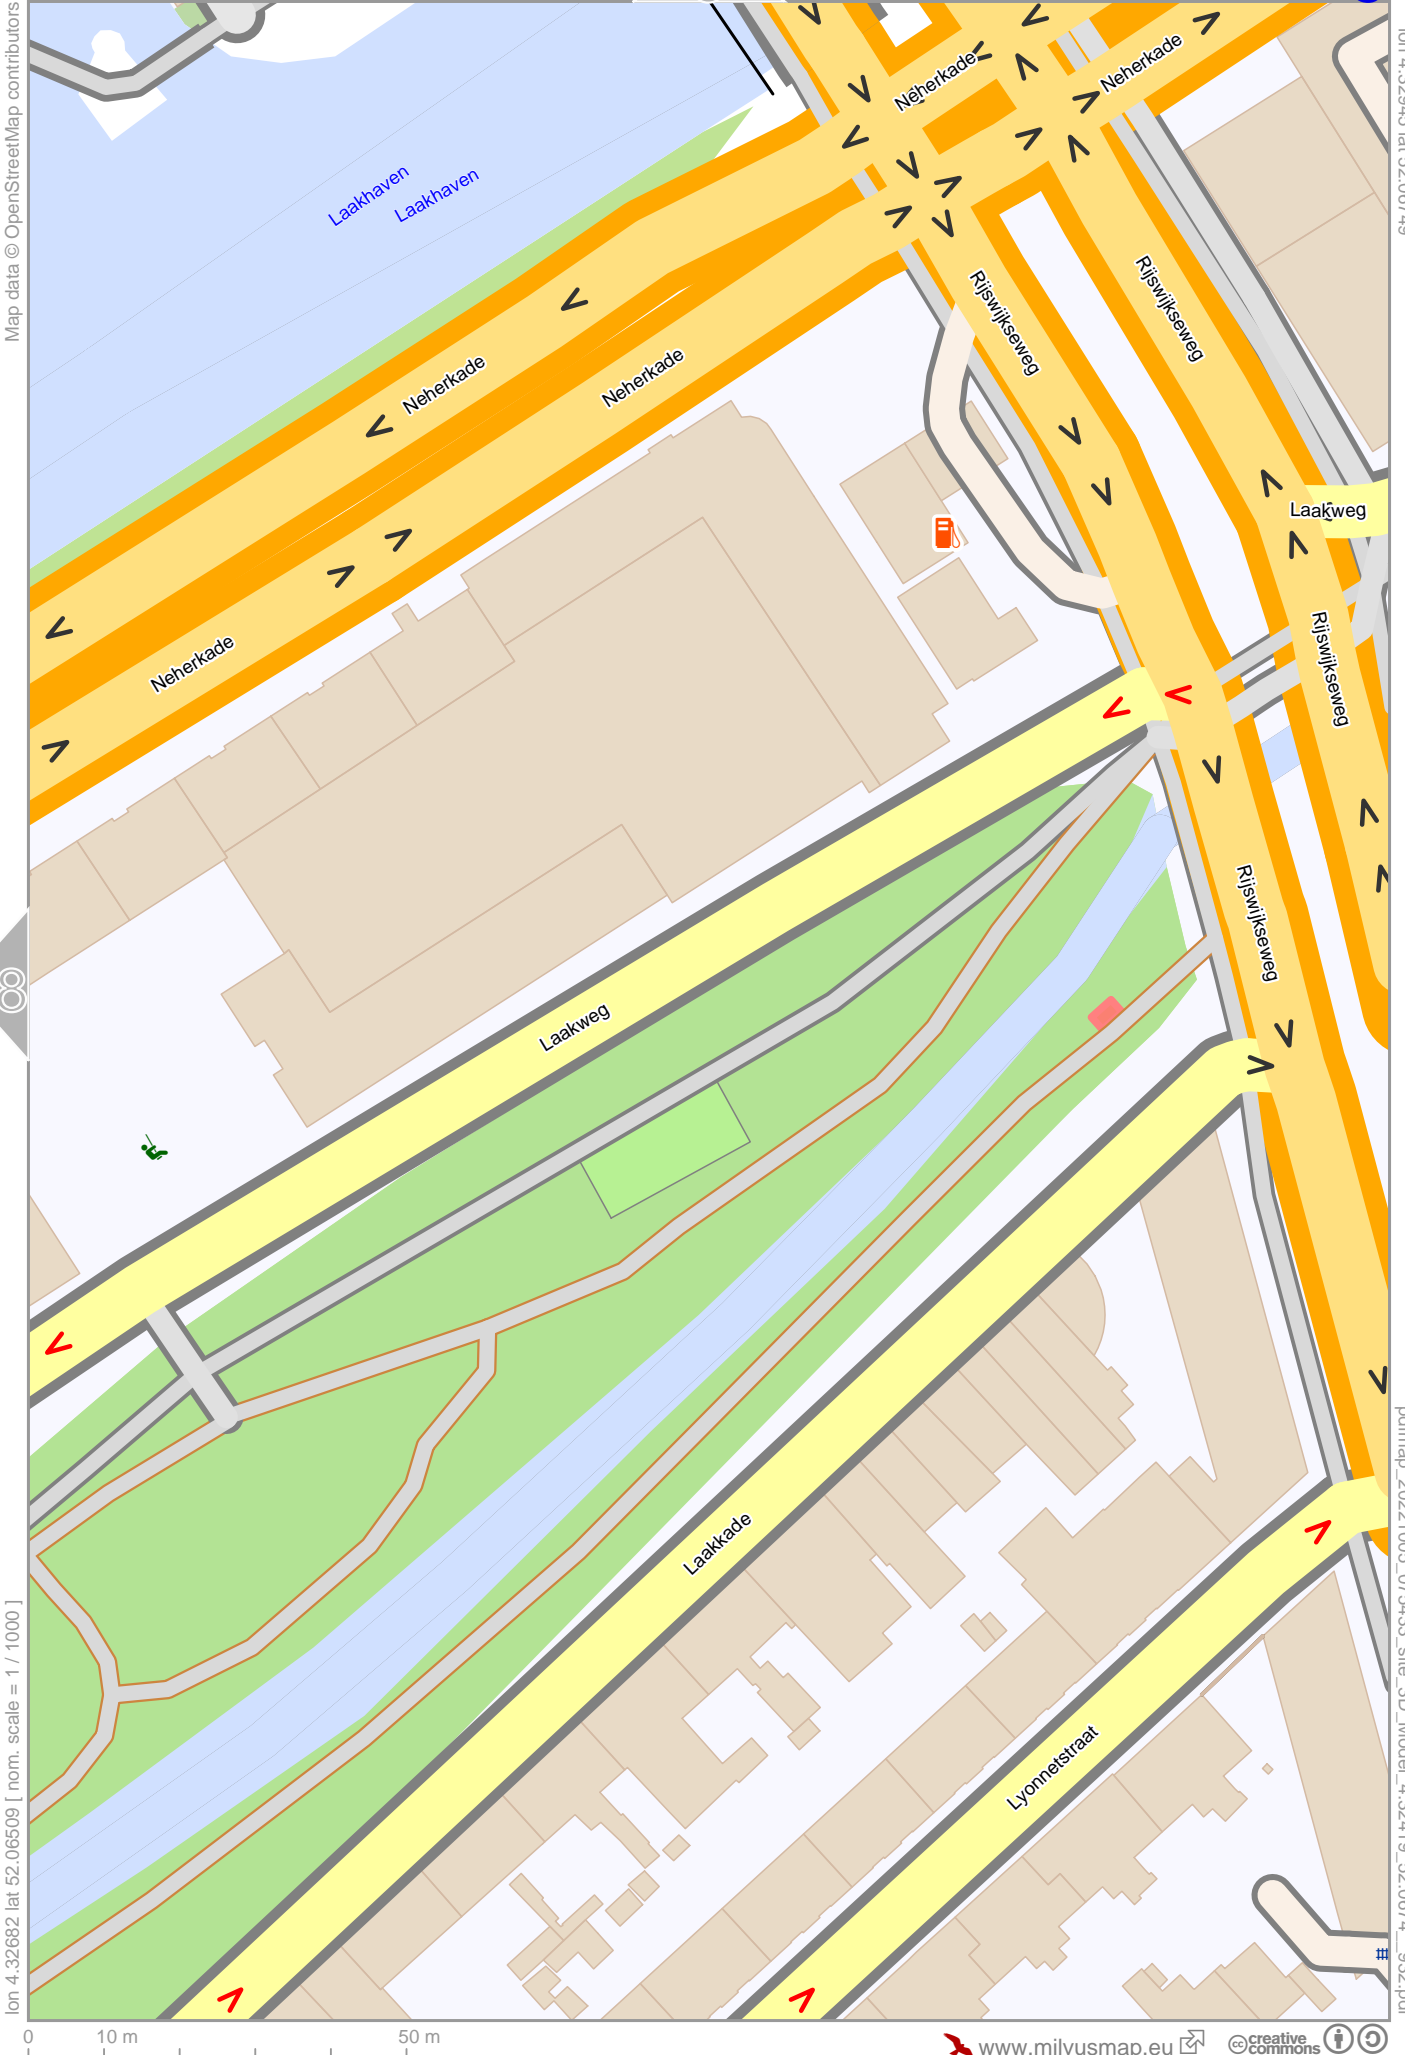

Molenslootstraat

Laakweg

Laakweg

lon 4.32420 lat 52.06509 | norm. scale = 1 / 1000 |

pdfmap\_20221005\_075433\_site\_3D\_Model\_4.32419\_52.0674\_932.pdf

0 10 m 50 m

site 3D Model

Map data © OpenStreetMap contributors