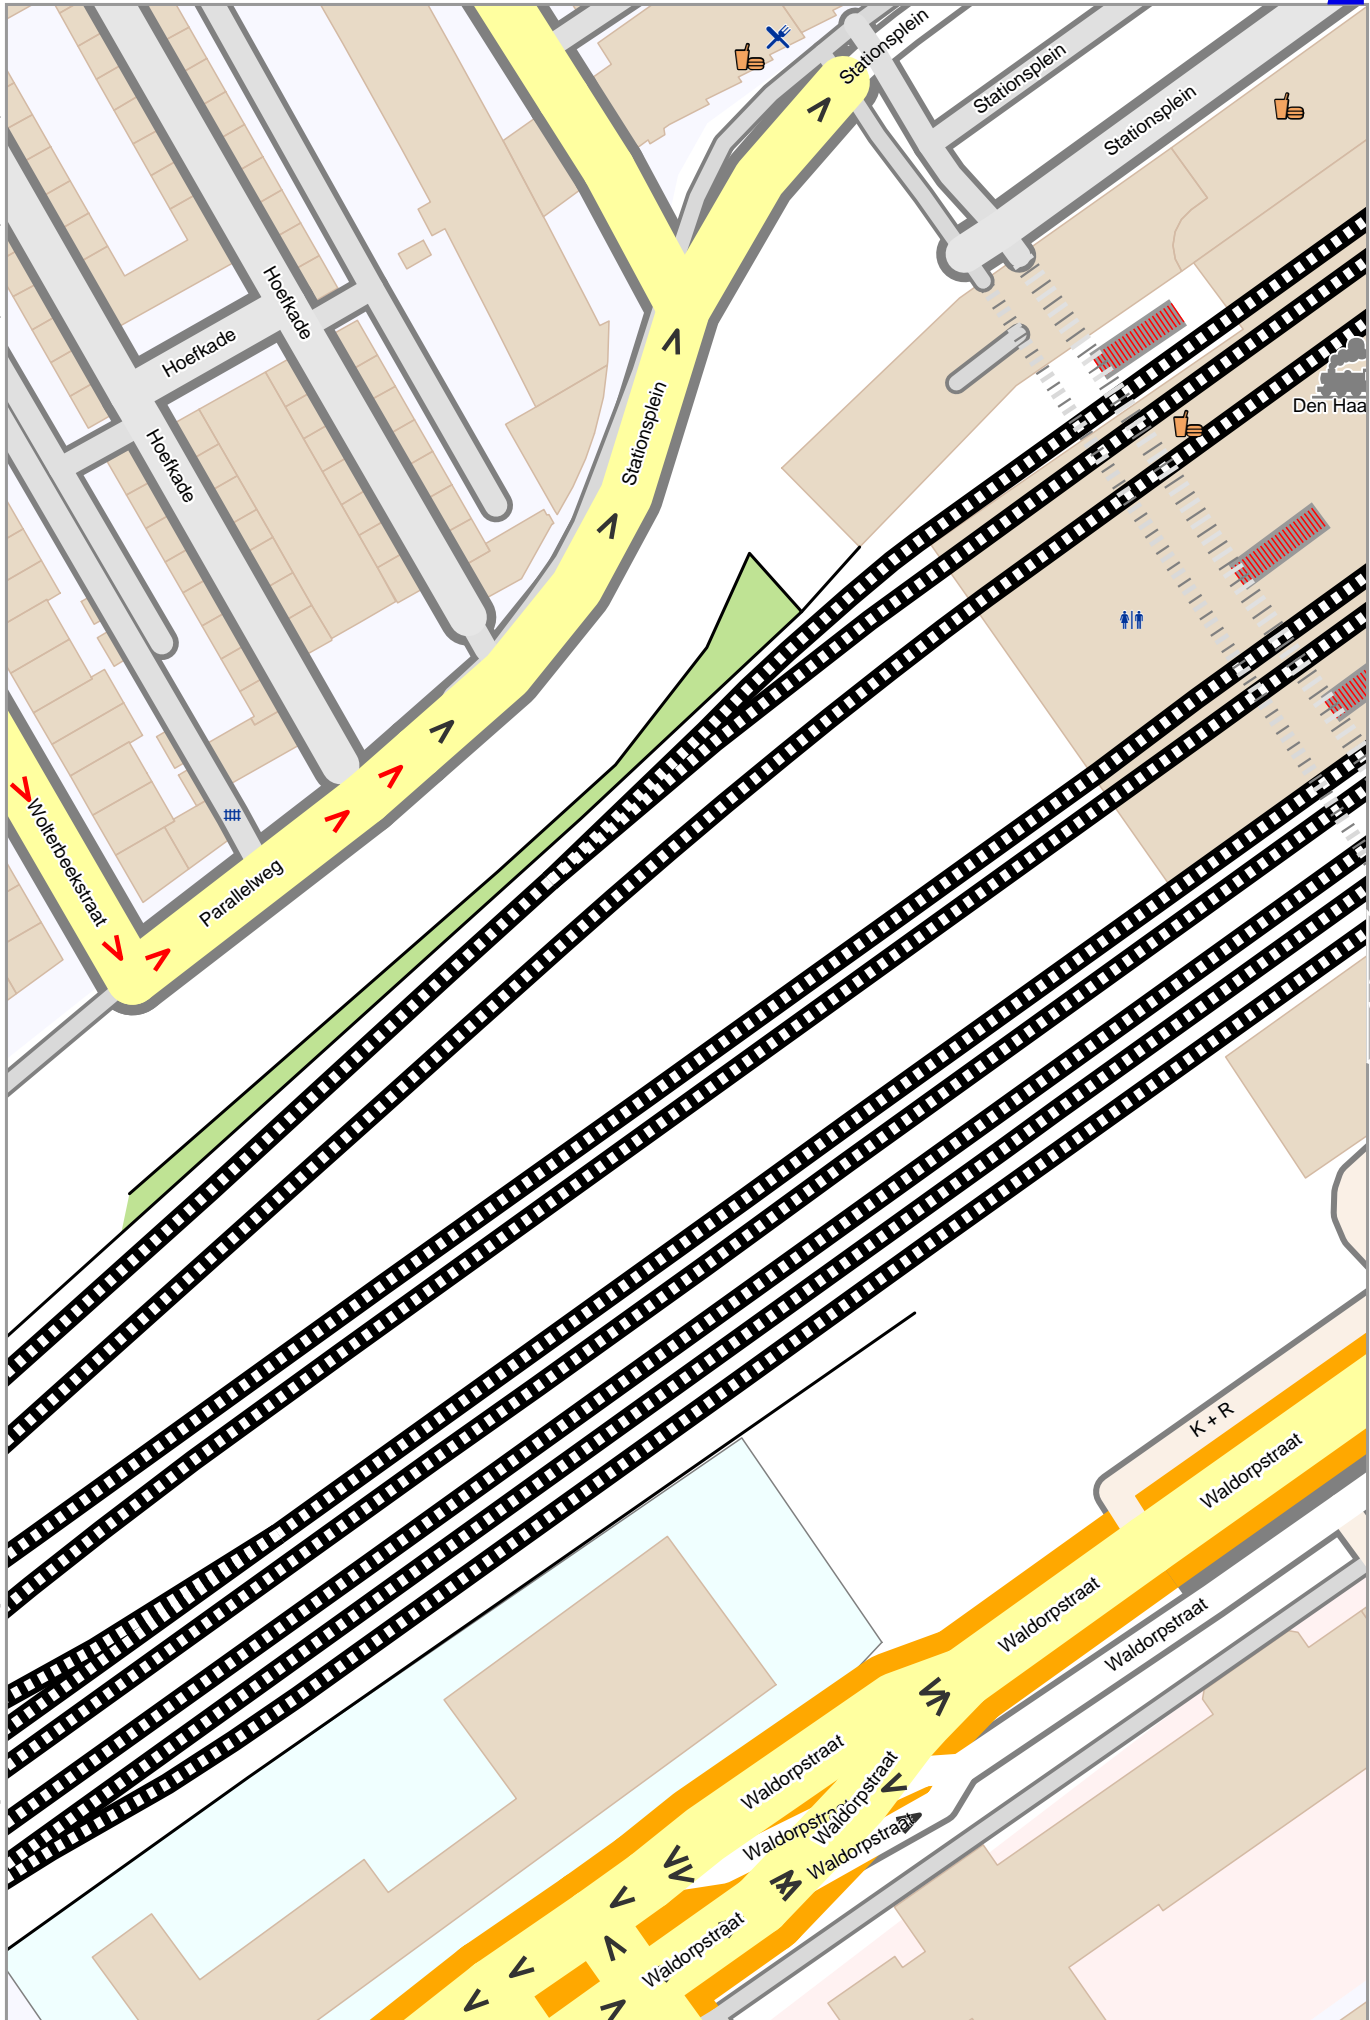

site 3D Model

Map data © OpenStreetMap contributors

lon 4.32157 lat 52.06989

Den Ha

3

lon 4.31895 lat 52.06749 [nom. scale = 1 / 1000]

pdfmap_20221005_075433_site_3D_Model_4.32419_52.0674_932.pdf

0 10 m 50 m

6