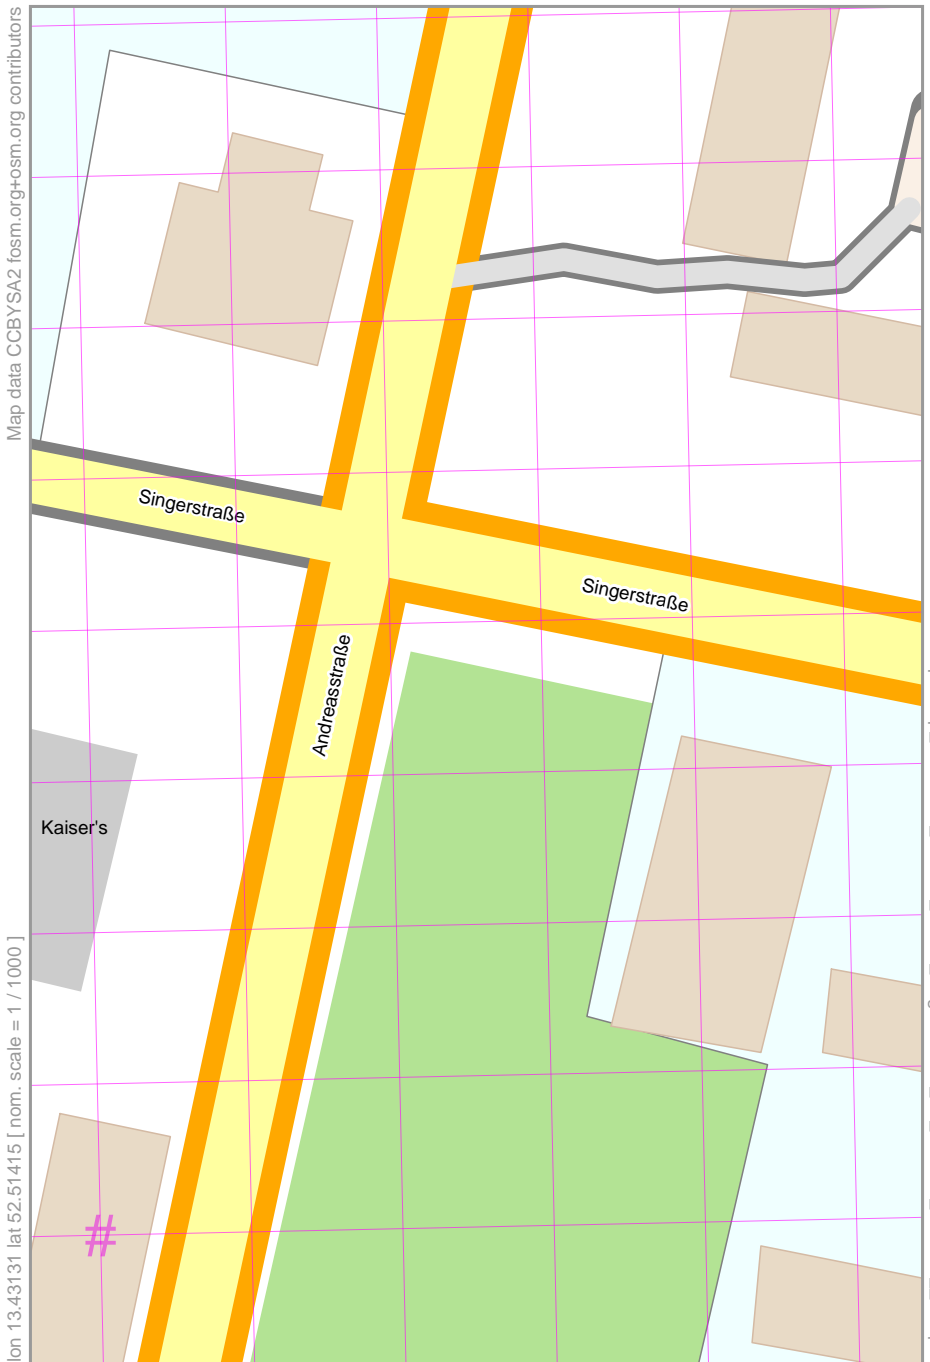

# Edeka singerstrasse\_A5

Map data CCBYSA2 foscsm.org+osm.org contributors

lon 13.43305 lat 52.51577

lon 13.43131 lat 52.51415 [ nom. scale = 1 / 1000 ]

pdfmap\_20221004\_145446\_Edeka\_singerstrasse\_A5\_134321\_52.5149\_673.pdf

# UTM: 33 U easting 393.56 km northing 5819.40 km  
UTM-Grid-width = 20m