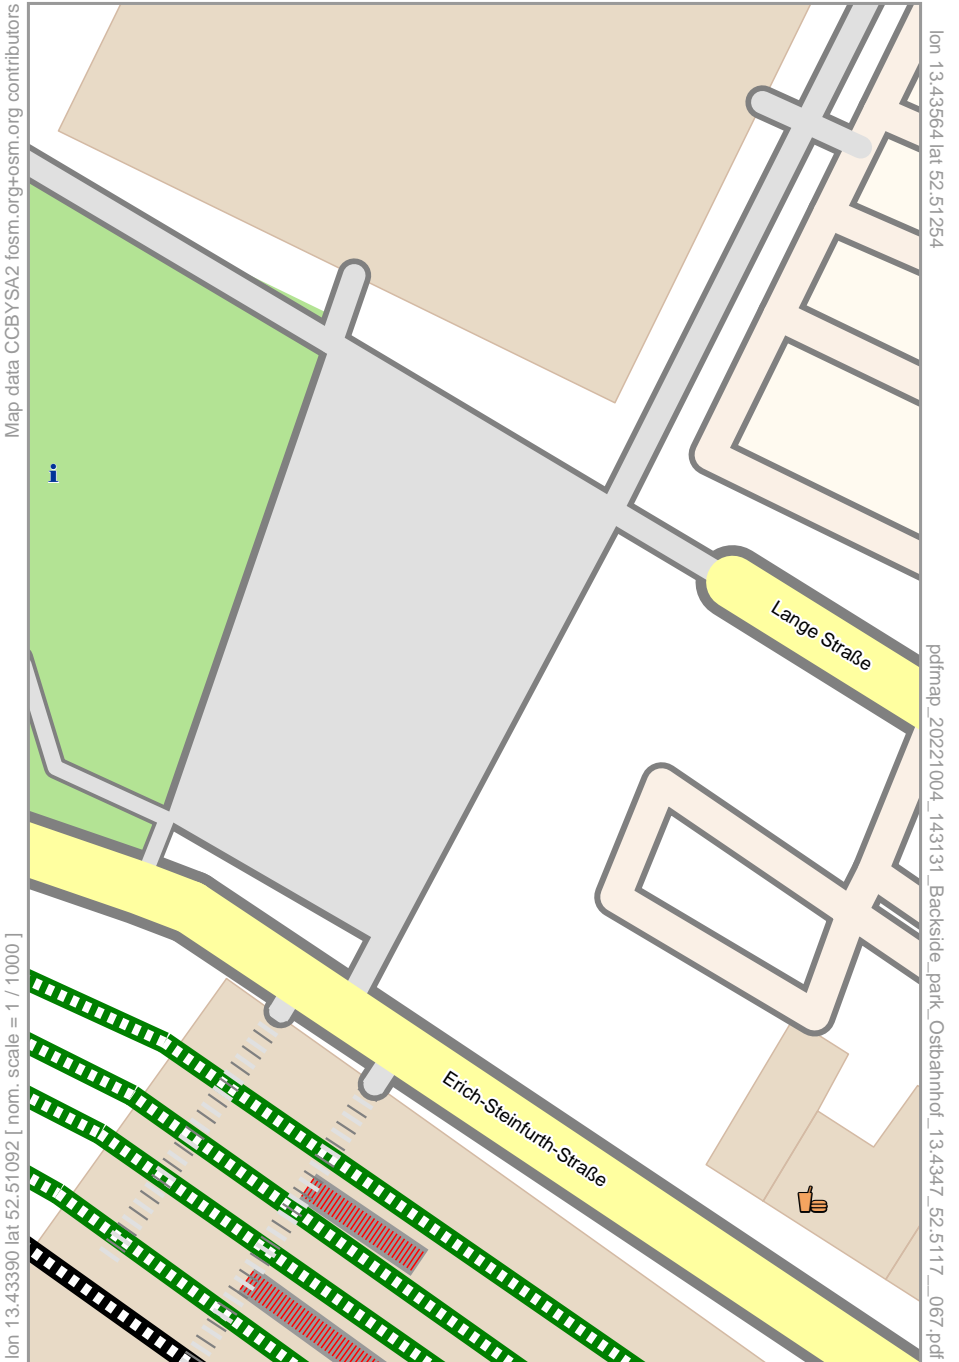

Backside park Ostbahnhof

lon 13.43390 lat 52.51092 [nom. scale = 1 / 1000]

Map data CCBYSA2 fcsm.org+osm.org contributors

lon 13.43564 lat 52.51254

pdfmap_20221004_143131_Backside_park_Ostbahnhof_134347_52.5117_067.pdf

0 10 m 20 m

www.milvusmap.eu

creative commons