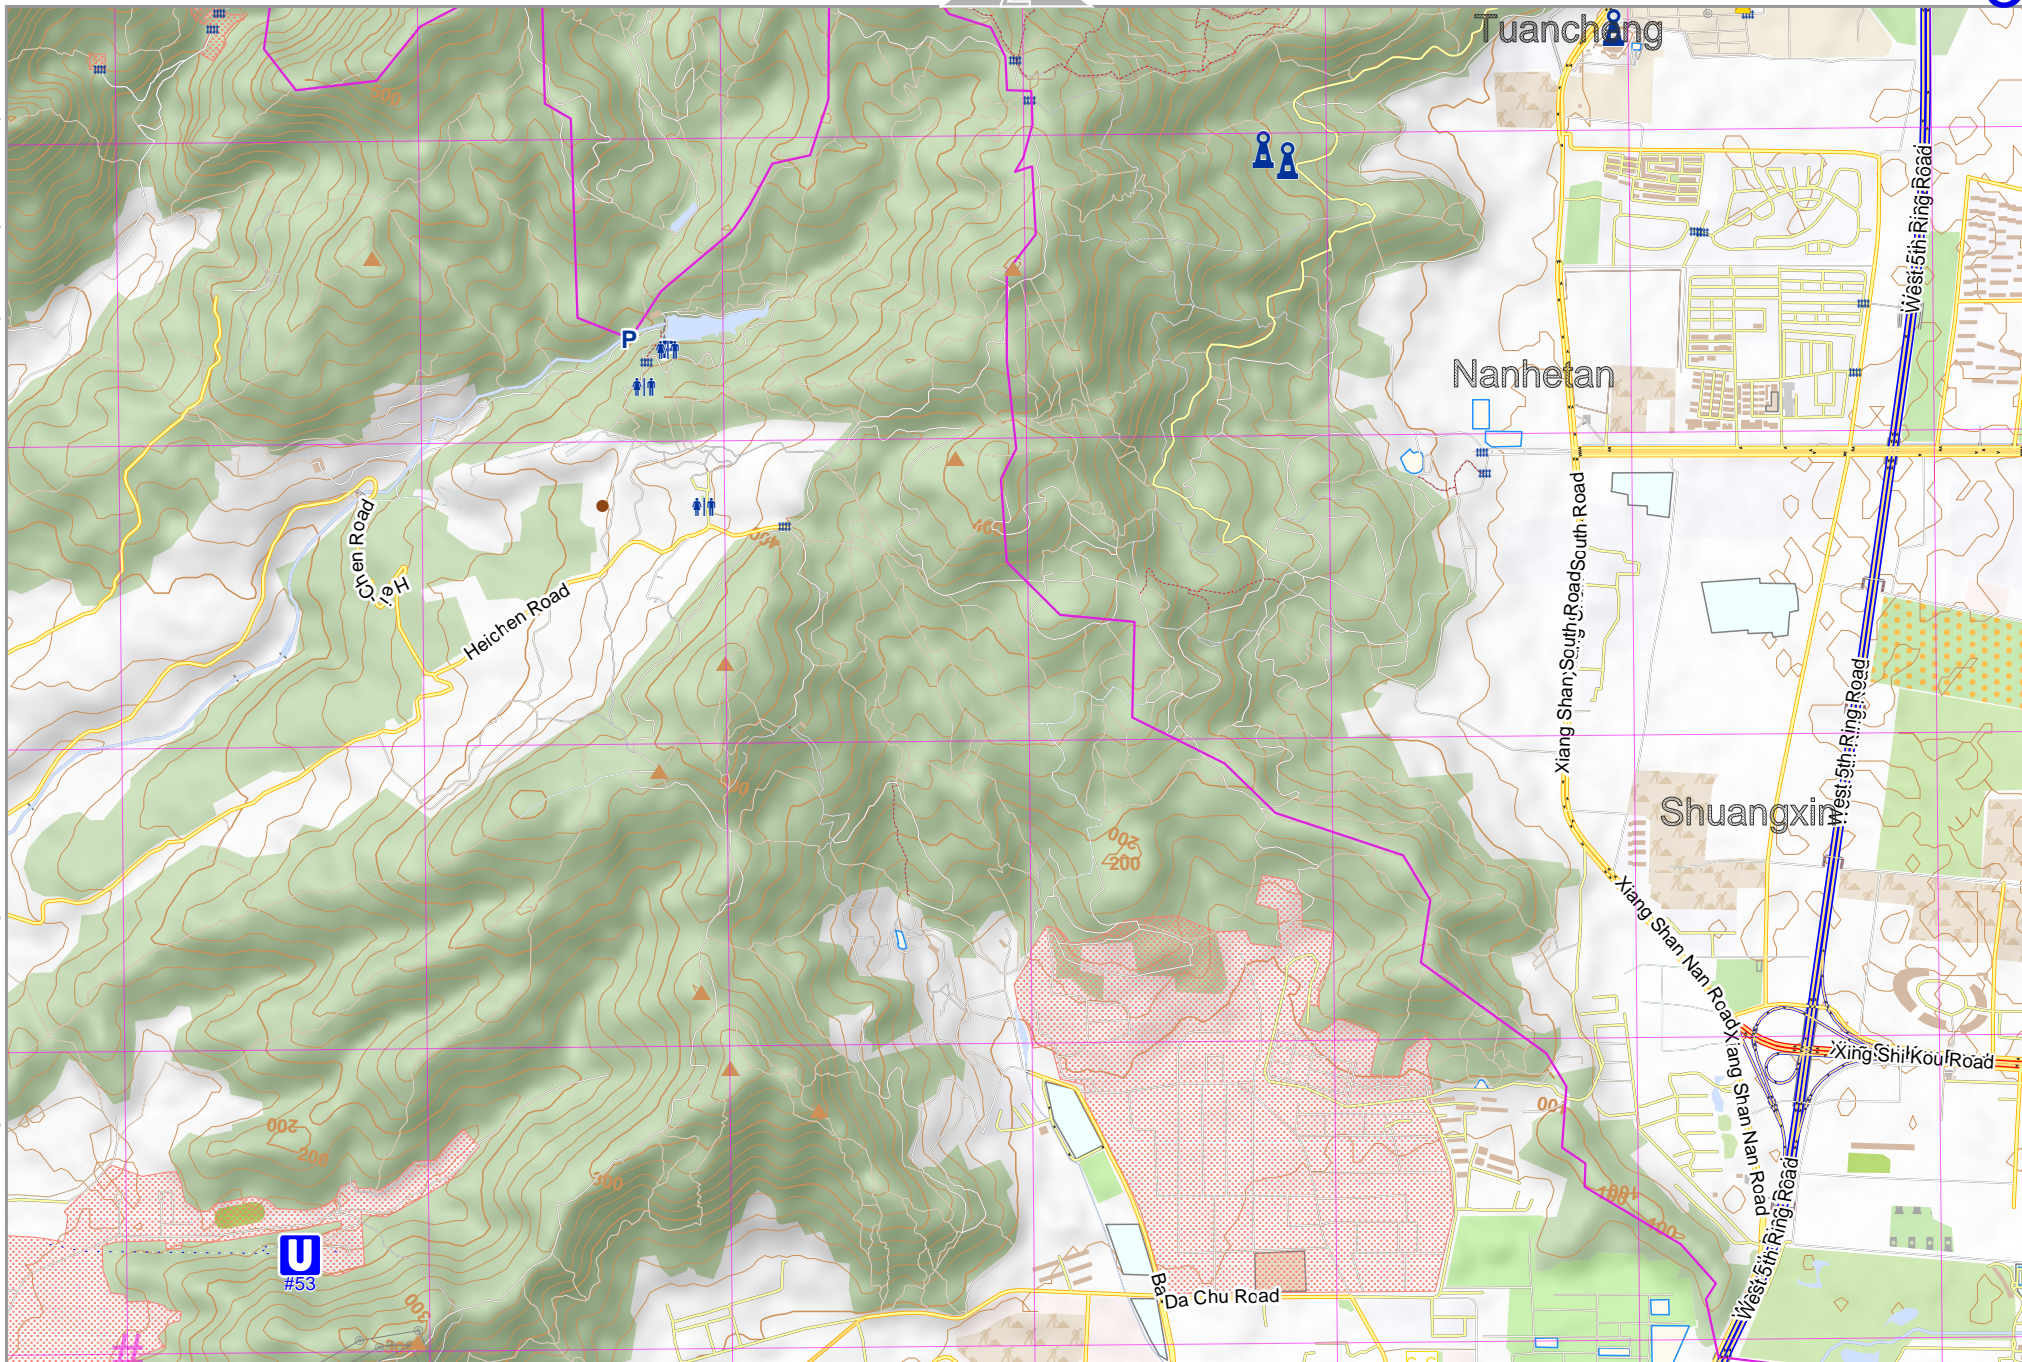

Map data © OpenStreetMap contributors

Map data © OpenStreetMap contributors

lon 116.14079 lat 39.98286 [ nom. scale = 1 / 25000 ]

lon 116.21894 lat 40.02338

pdfmap\_20221004\_093210\_xishan\_116.179\_39.9828\_552.pdf

# UTM: 50 S easting 427.00 km northing 4427.00 km  
 UTM-Grid-width = 1000m  
 Contour interval = 20m

Map data © OpenStreetMap contributors

lon 116.14079 lat 39.94458 [ nom. scale = 1 / 25000 ]

lon 116.21894 lat 39.98511

pdfmap\_20221004\_093210\_xishan\_116.179\_39.9826\_552.pdf

# UTM: 50 S easting 427.00 km northing 4422.00 km  
 UTM-Grid-width = 1000m  
 Contour interval = 20m