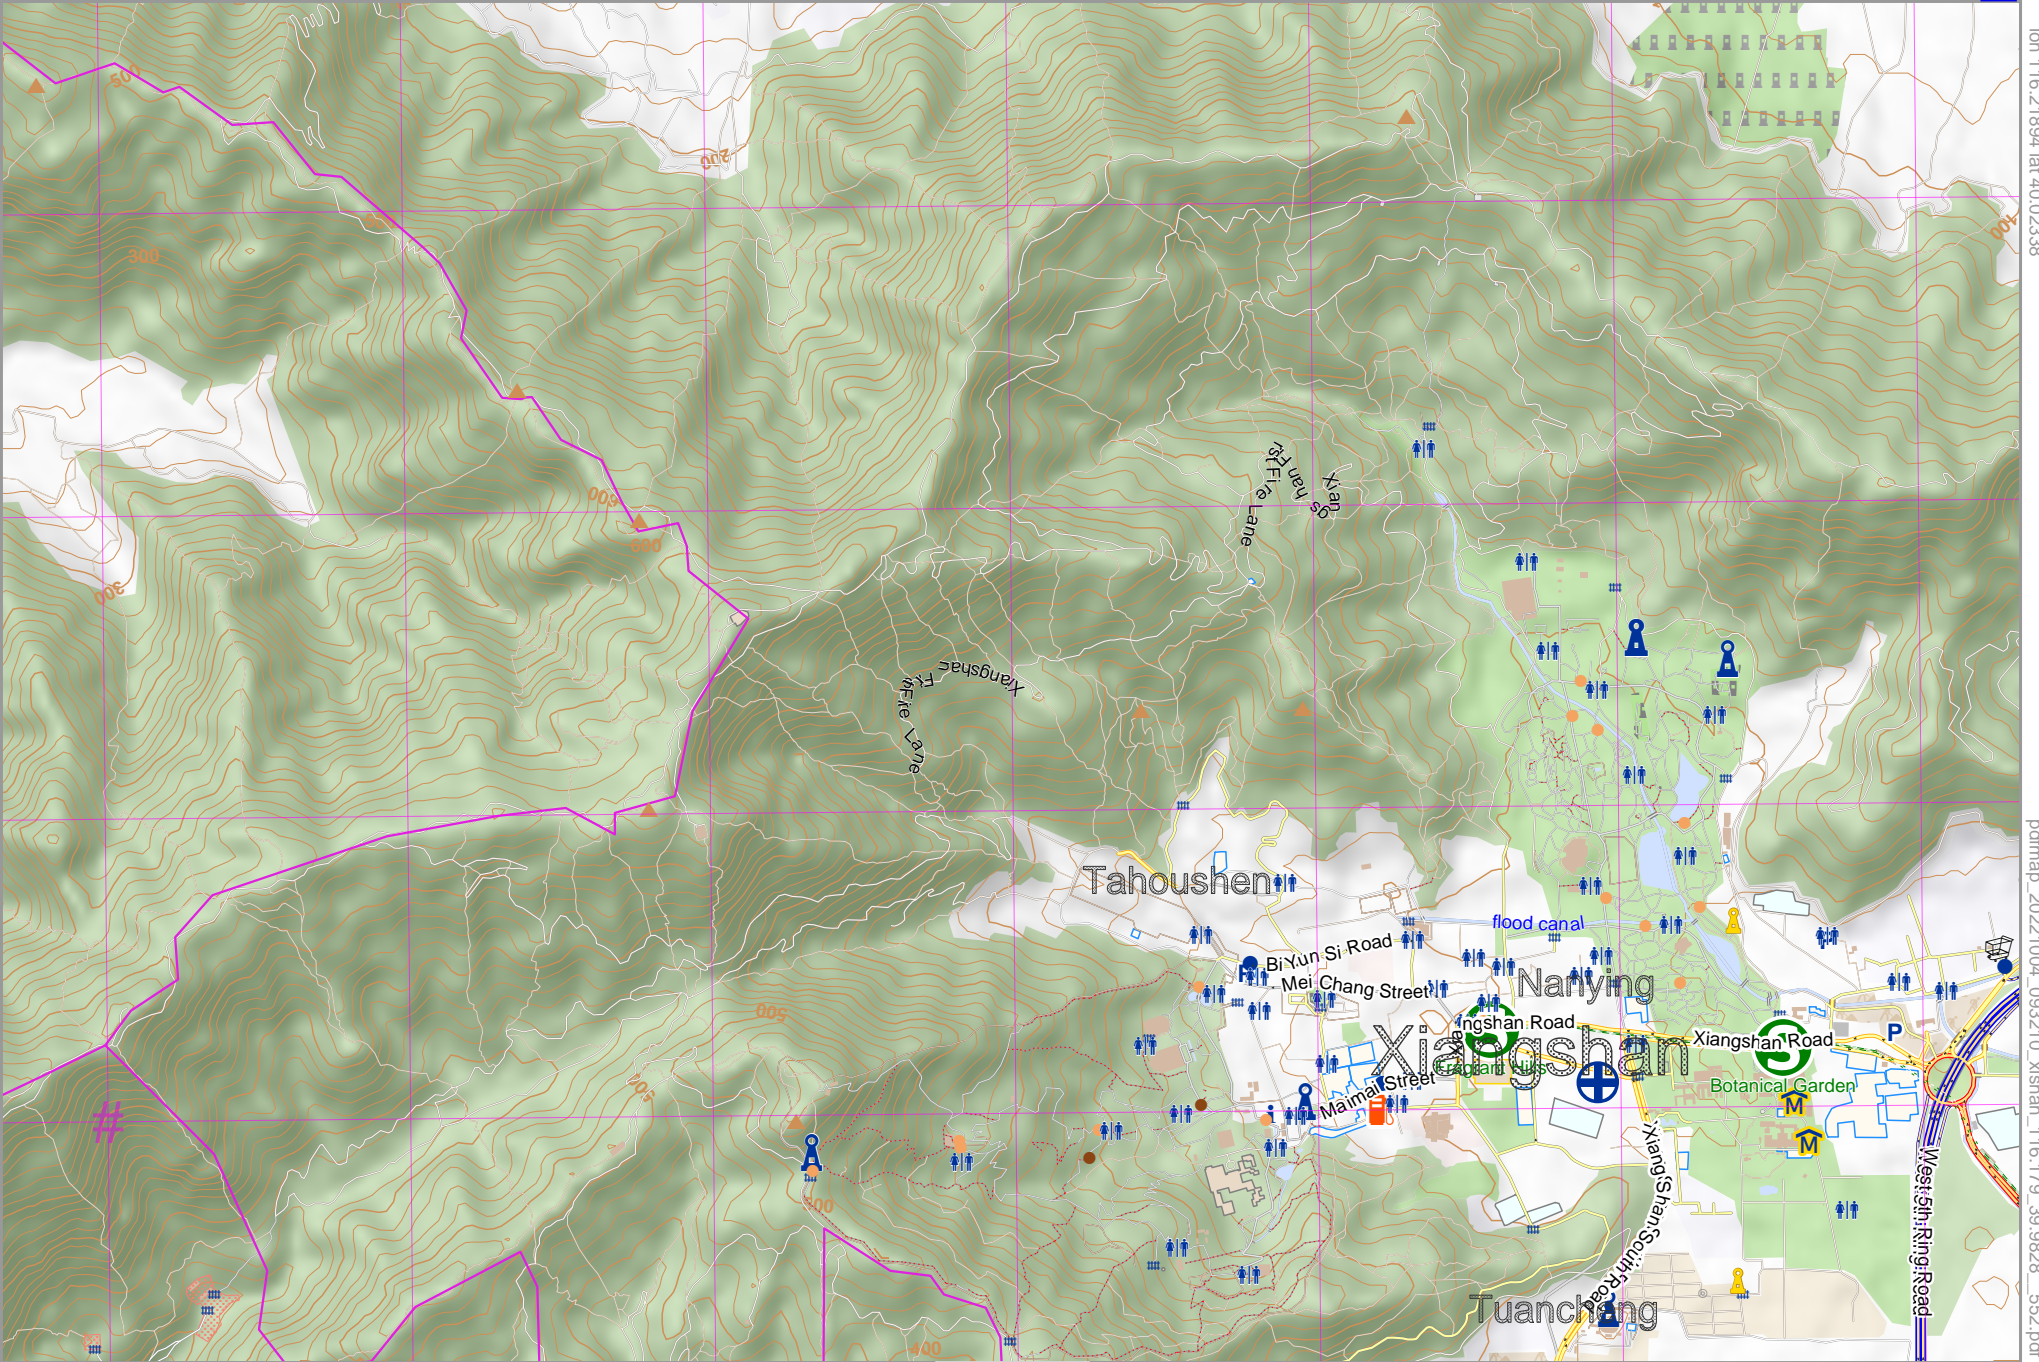

Map data © OpenStreetMap contributors

Map data © OpenStreetMap contributors

lon 116.14079 lat 39.98286 [ nom. scale = 1 / 25000 ]

lon 116.21894 lat 40.02338

pdfmap\_20221004\_093210\_xishan\_116.179\_39.9828\_552.pdf

# UTM: 50 S easting 427.00 km northing 4427.00 km  
 UTM-Grid-width = 1000m  
 Contour interval = 20m

Map data © OpenStreetMap contributors

lon 116.14079 lat 39.94458 [ nom. scale = 1 / 25000 ]

lon 116.21894 lat 39.98511

pdfmap\_20221004\_093210\_xishan\_116.179\_39.9826\_552.pdf

# UTM: 50 S easting 427.00 km northing 4422.00 km  
 UTM-Grid-width = 1000m  
 Contour interval = 20m