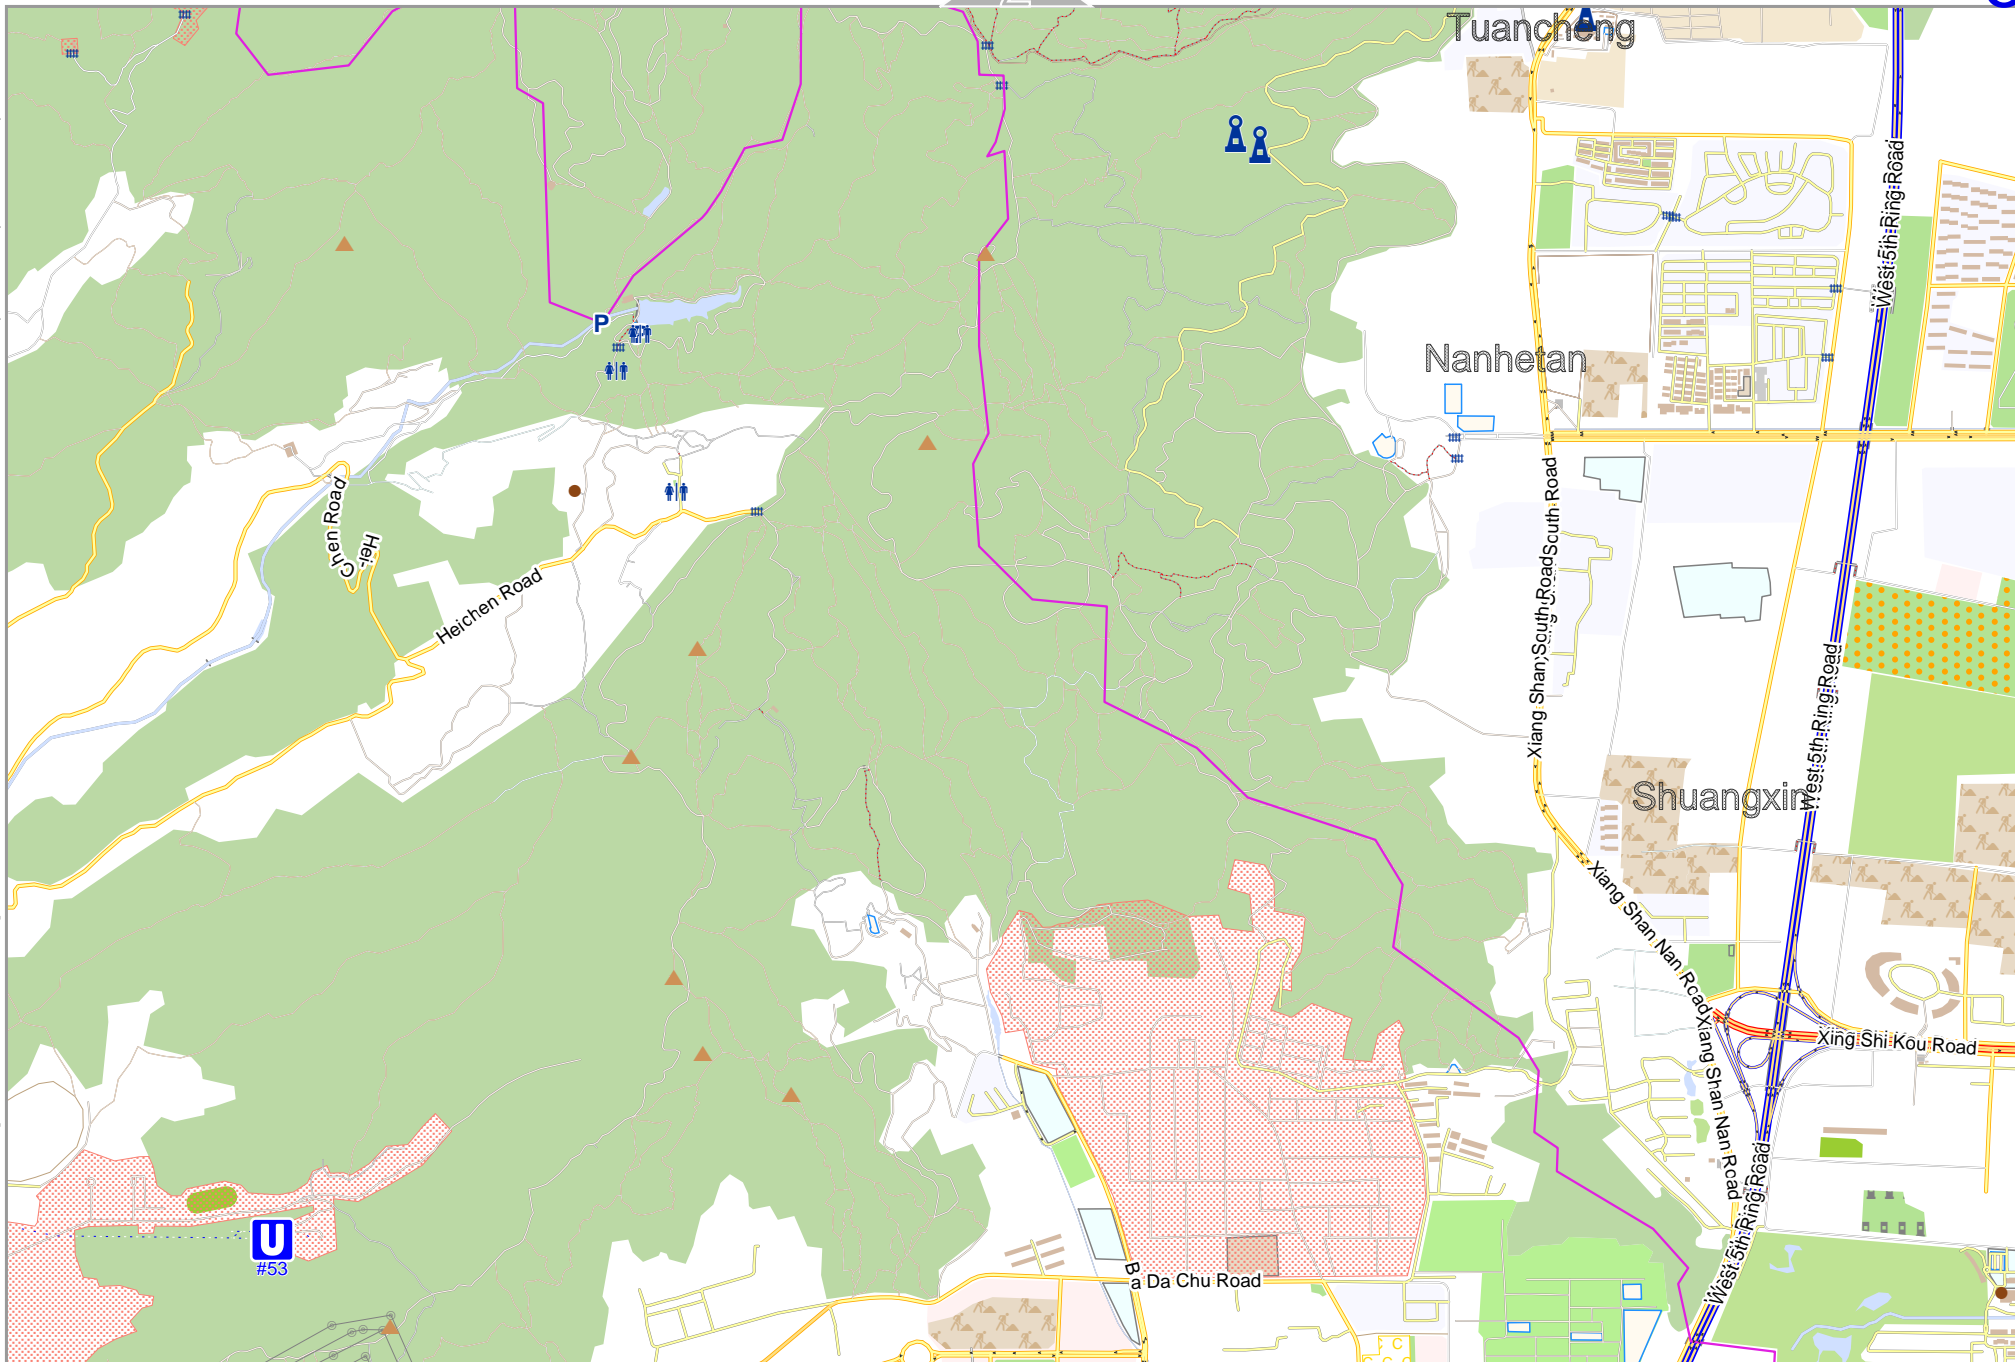

Map data © OpenStreetMap contributors

Map data © OpenStreetMap contributors

lon 116.14187 lat 39.98240 [nom. scale = 1 / 25000]

lon 116.22002 lat 40.02292

pdfmap_20221004_092834_xishan_116.180_39.9823_549.pdf

0 1000 m 2000 m

3

Map data © OpenStreetMap contributors

lon 116.14187 lat 39.94412 [nom. scale = 1 / 25000]

0 1000 m 2000 m

lon 116.22002 lat 39.98465

pdfmap_20221004_092834_xishan_116.180_39.9823_549.pdf