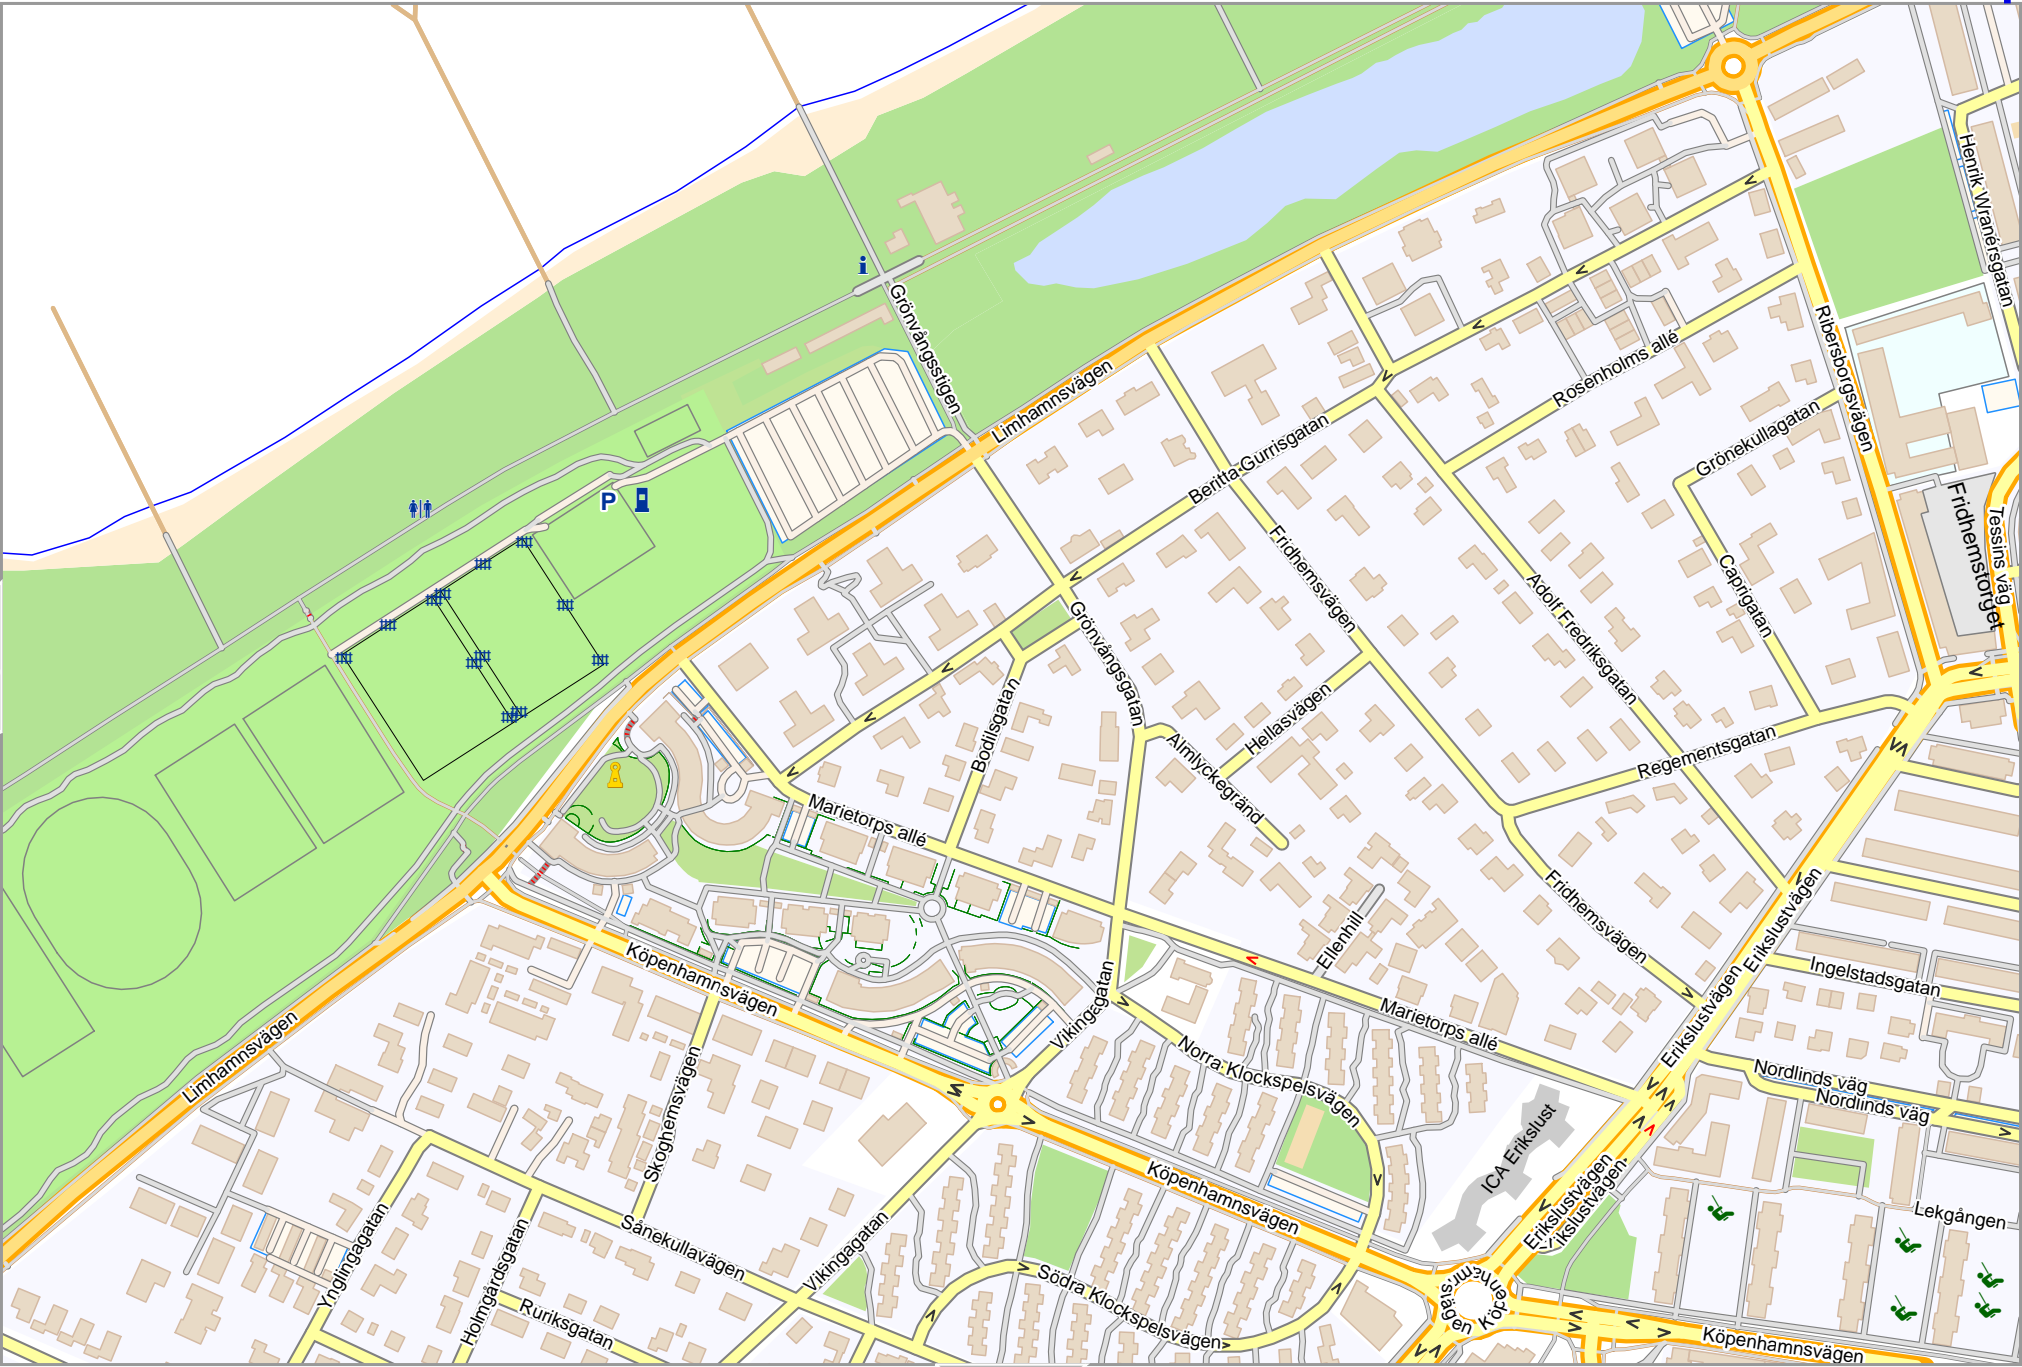

Map data © OpenStreetMap contributors

lon 12.90991 lat 55.59371 [nom. scale = 1 / 5000]

lon 12.93108 lat 55.60180

odimap_20220921_072131_Limhamn_for_12.9404_55.5860_192.pdf

0 100 m 500 m

Map data © OpenStreetMap contributors

lon 12.95067 lat 55.59371 [nom. scale = 1 / 5000]

lon 12.97184 lat 55.60180

pdfmap, 20220921_072131_Limhamn_for

12.9404_55.5860_192.pdf

0 100 m 500 m

10

Map data © OpenStreetMap contributors

lon 12.95067 lat 55.57845 [nom. scale = 1 / 5000]

lon 12.97184 lat 55.58653

pdfmap_20220921_072131_Limhamn_for

12.9404_55.5860_192.pdf

0 100 m 500 m

11

lon 12.93108 lat 55.57889

12

olmap, 20220921 072131 Limhamn, for 12.9404 55.5860 192.pdf

top

Map data © OpenStreetMap contributors

lon 12.93029 lat 55.57081 [nom. scale = 1 / 5000]

lon 12.95146 lat 55.57889

©milmap, 20220921_072131_Limhamn_for 12.9404, 55.5860_192.pdf

0 100 m 500 m