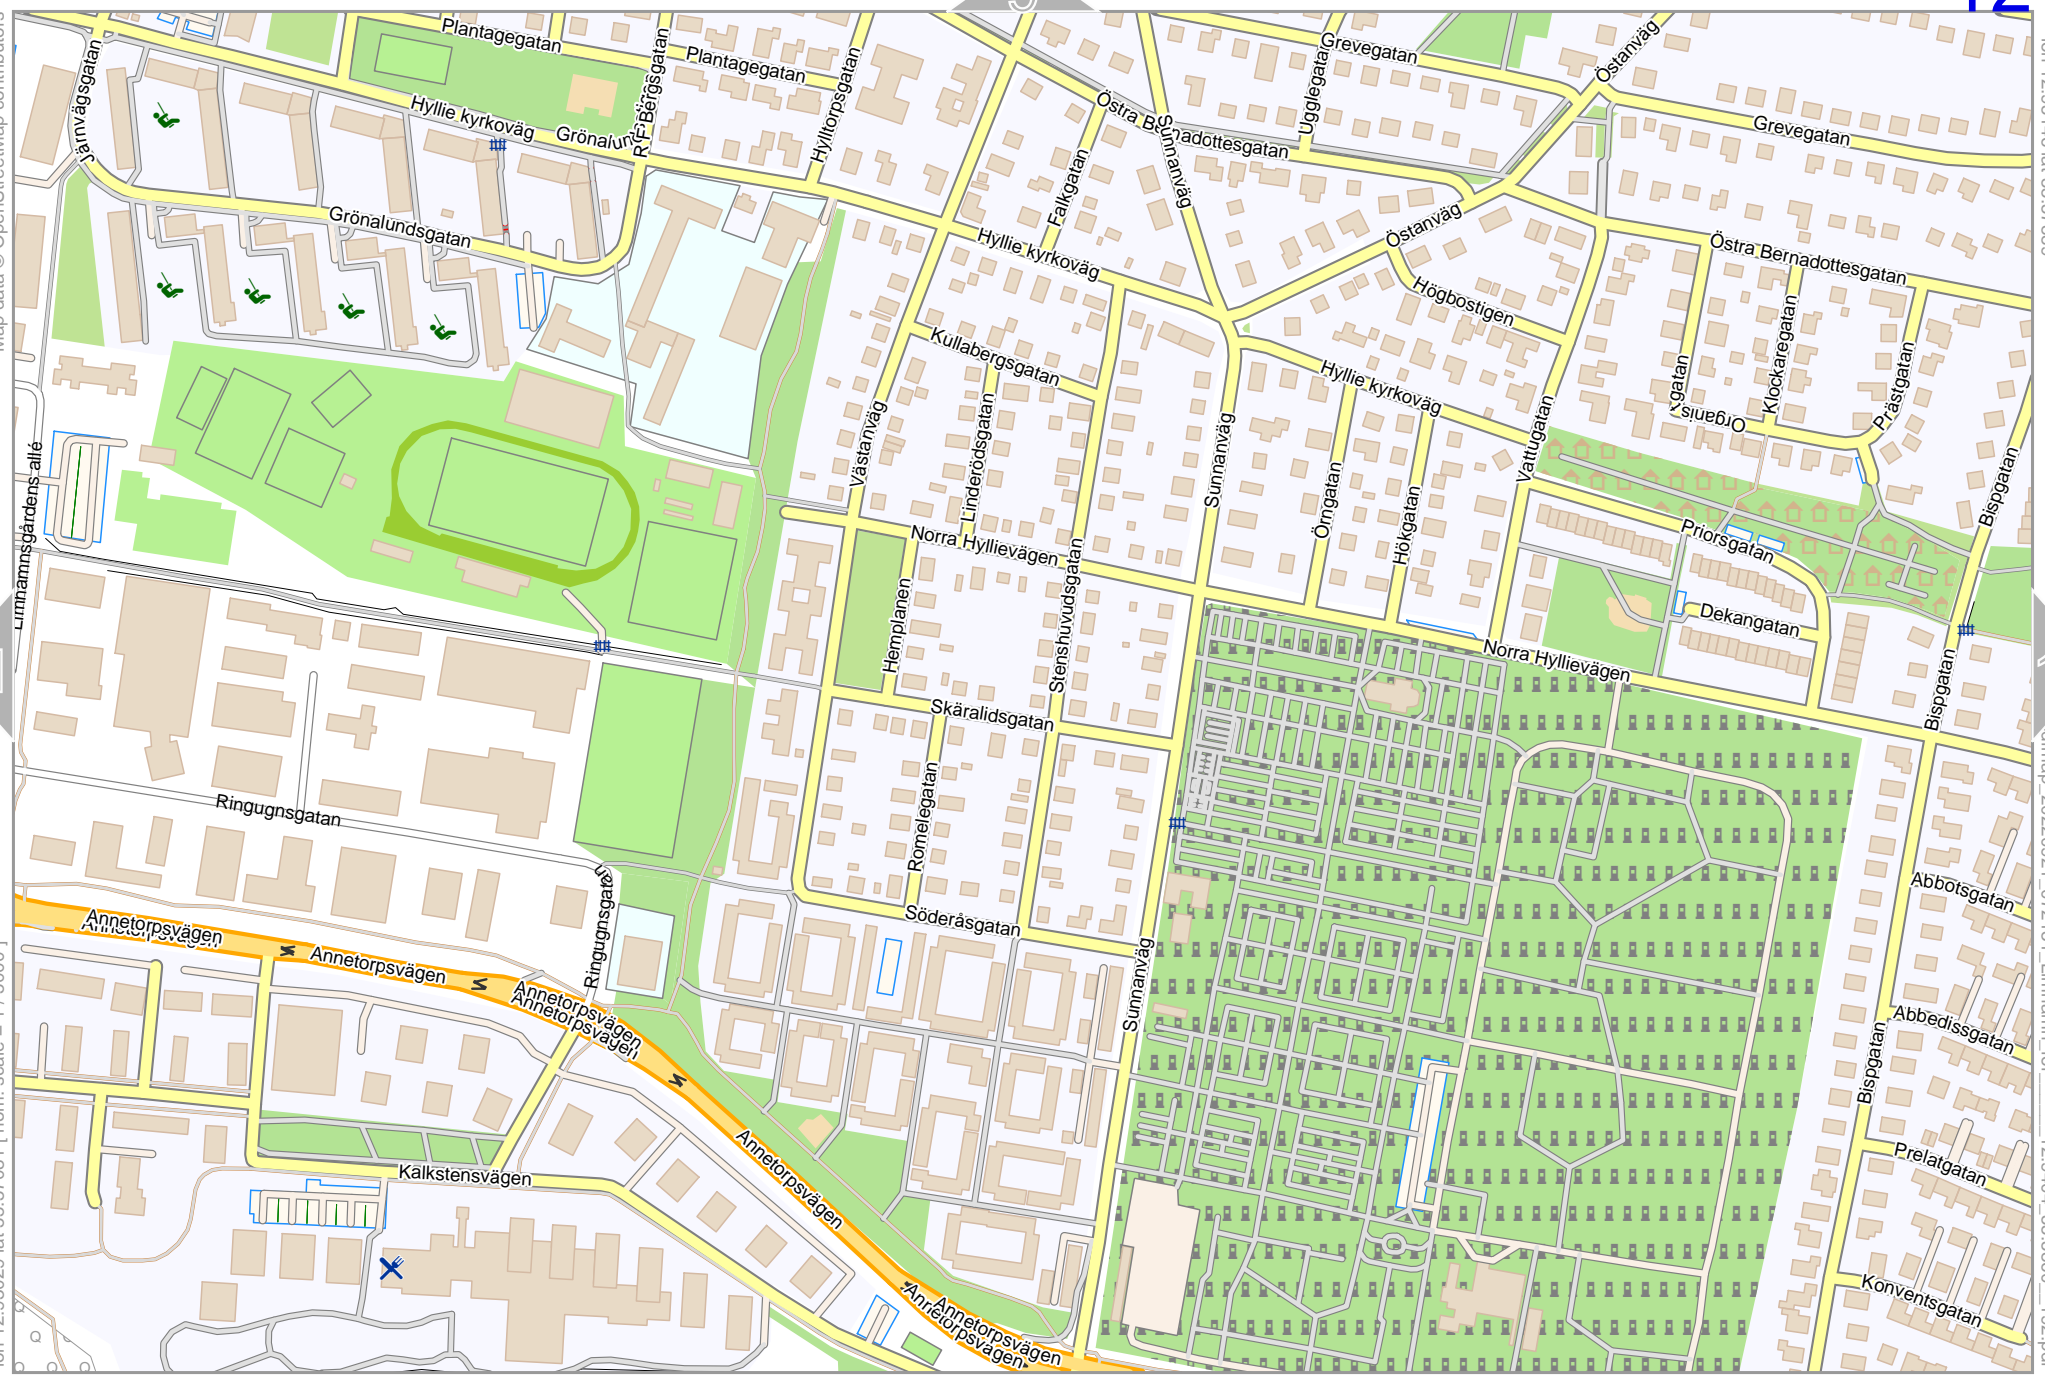

Map data © OpenStreetMap contributors

lon 12.90991 lat 55.59371 [nom. scale = 1 / 5000]

lon 12.93108 lat 55.60180

odimap_20220921_072131_Limhamn_for_12.9404_55.5860_192.pdf

0 100 m 500 m

Map data © OpenStreetMap contributors

lon 12.95067 lat 55.59371 [nom. scale = 1 / 5000]

lon 12.97184 lat 55.60180

pdfmap, 20220921_072131_Limhamn_for

12.9404_55.5860_192.pdf

0 100 m 500 m

10

Map data © OpenStreetMap contributors

lon 12.95067 lat 55.57845 [nom. scale = 1 / 5000]

lon 12.97184 lat 55.58653

pdfmap_20220921_072131_Limhamn_for

12.9404_55.5860_192.pdf

0 100 m 500 m

11

lon 12.93108 lat 55.57889

12

olmap, 20220921 072131 Limhamn, for 12.9404 55.5860 192.pdf

top

Map data © OpenStreetMap contributors

lon 12.93029 lat 55.57081 [nom. scale = 1 / 5000]

lon 12.95146 lat 55.57889

©milmap, 20220921_072131_Limhamn_for 12.9404, 55.5860_192.pdf

0 100 m 500 m