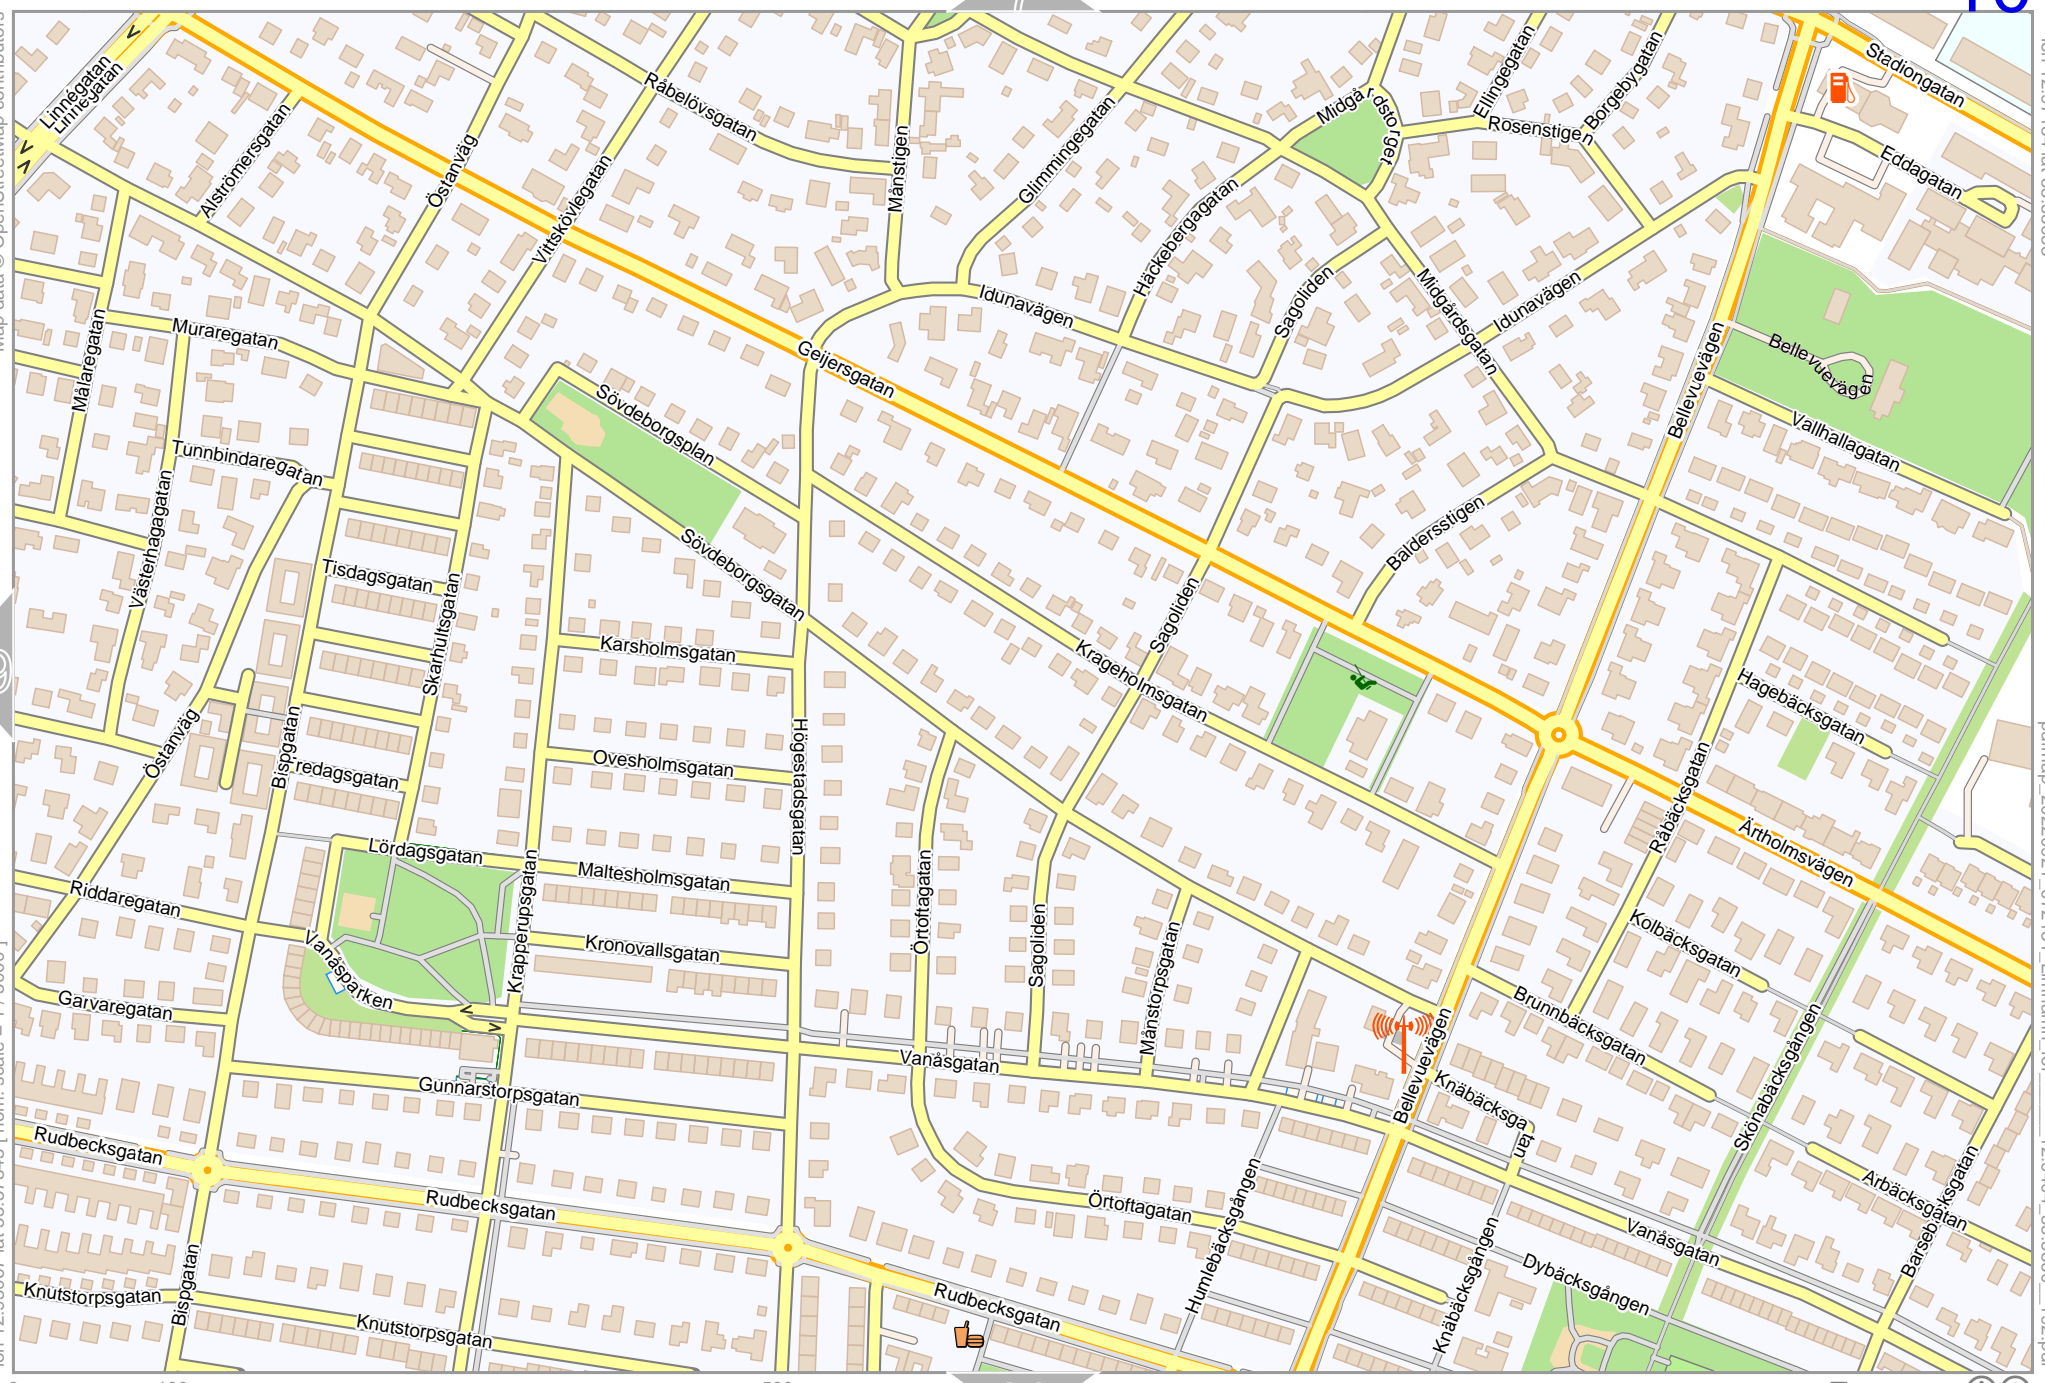

Map data © OpenStreetMap contributors

lon 12.90991 lat 55.59371 [nom. scale = 1 / 5000]

lon 12.93108 lat 55.60180

odimap_20220921_072131_Limhamn_for_12.9404_55.5860_192.pdf

0 100 m 500 m

Map data © OpenStreetMap contributors

lon 12.95067 lat 55.59371 [nom. scale = 1 / 5000]

lon 12.97184 lat 55.60180

pdfmap, 20220921_072131_Limhamn_for

12.9404_55.5860_192.pdf

0 100 m 500 m

10

Map data © OpenStreetMap contributors

lon 12.95067 lat 55.57845 [nom. scale = 1 / 5000]

lon 12.97184 lat 55.58653

pdfmap_20220921_072131_Limhamn_for

12.9404_55.5860_192.pdf

0 100 m 500 m

11

lon 12.93108 lat 55.57889

12

olmap, 20220921 072131 Limhamn, for 12.9404 55.5860 192.pdf

top

Map data © OpenStreetMap contributors

lon 12.93029 lat 55.57081 [nom. scale = 1 / 5000]

lon 12.95146 lat 55.57889

©milmap, 20220921_072131_Limhamn_for 12.9404, 55.5860_192.pdf

0 100 m 500 m