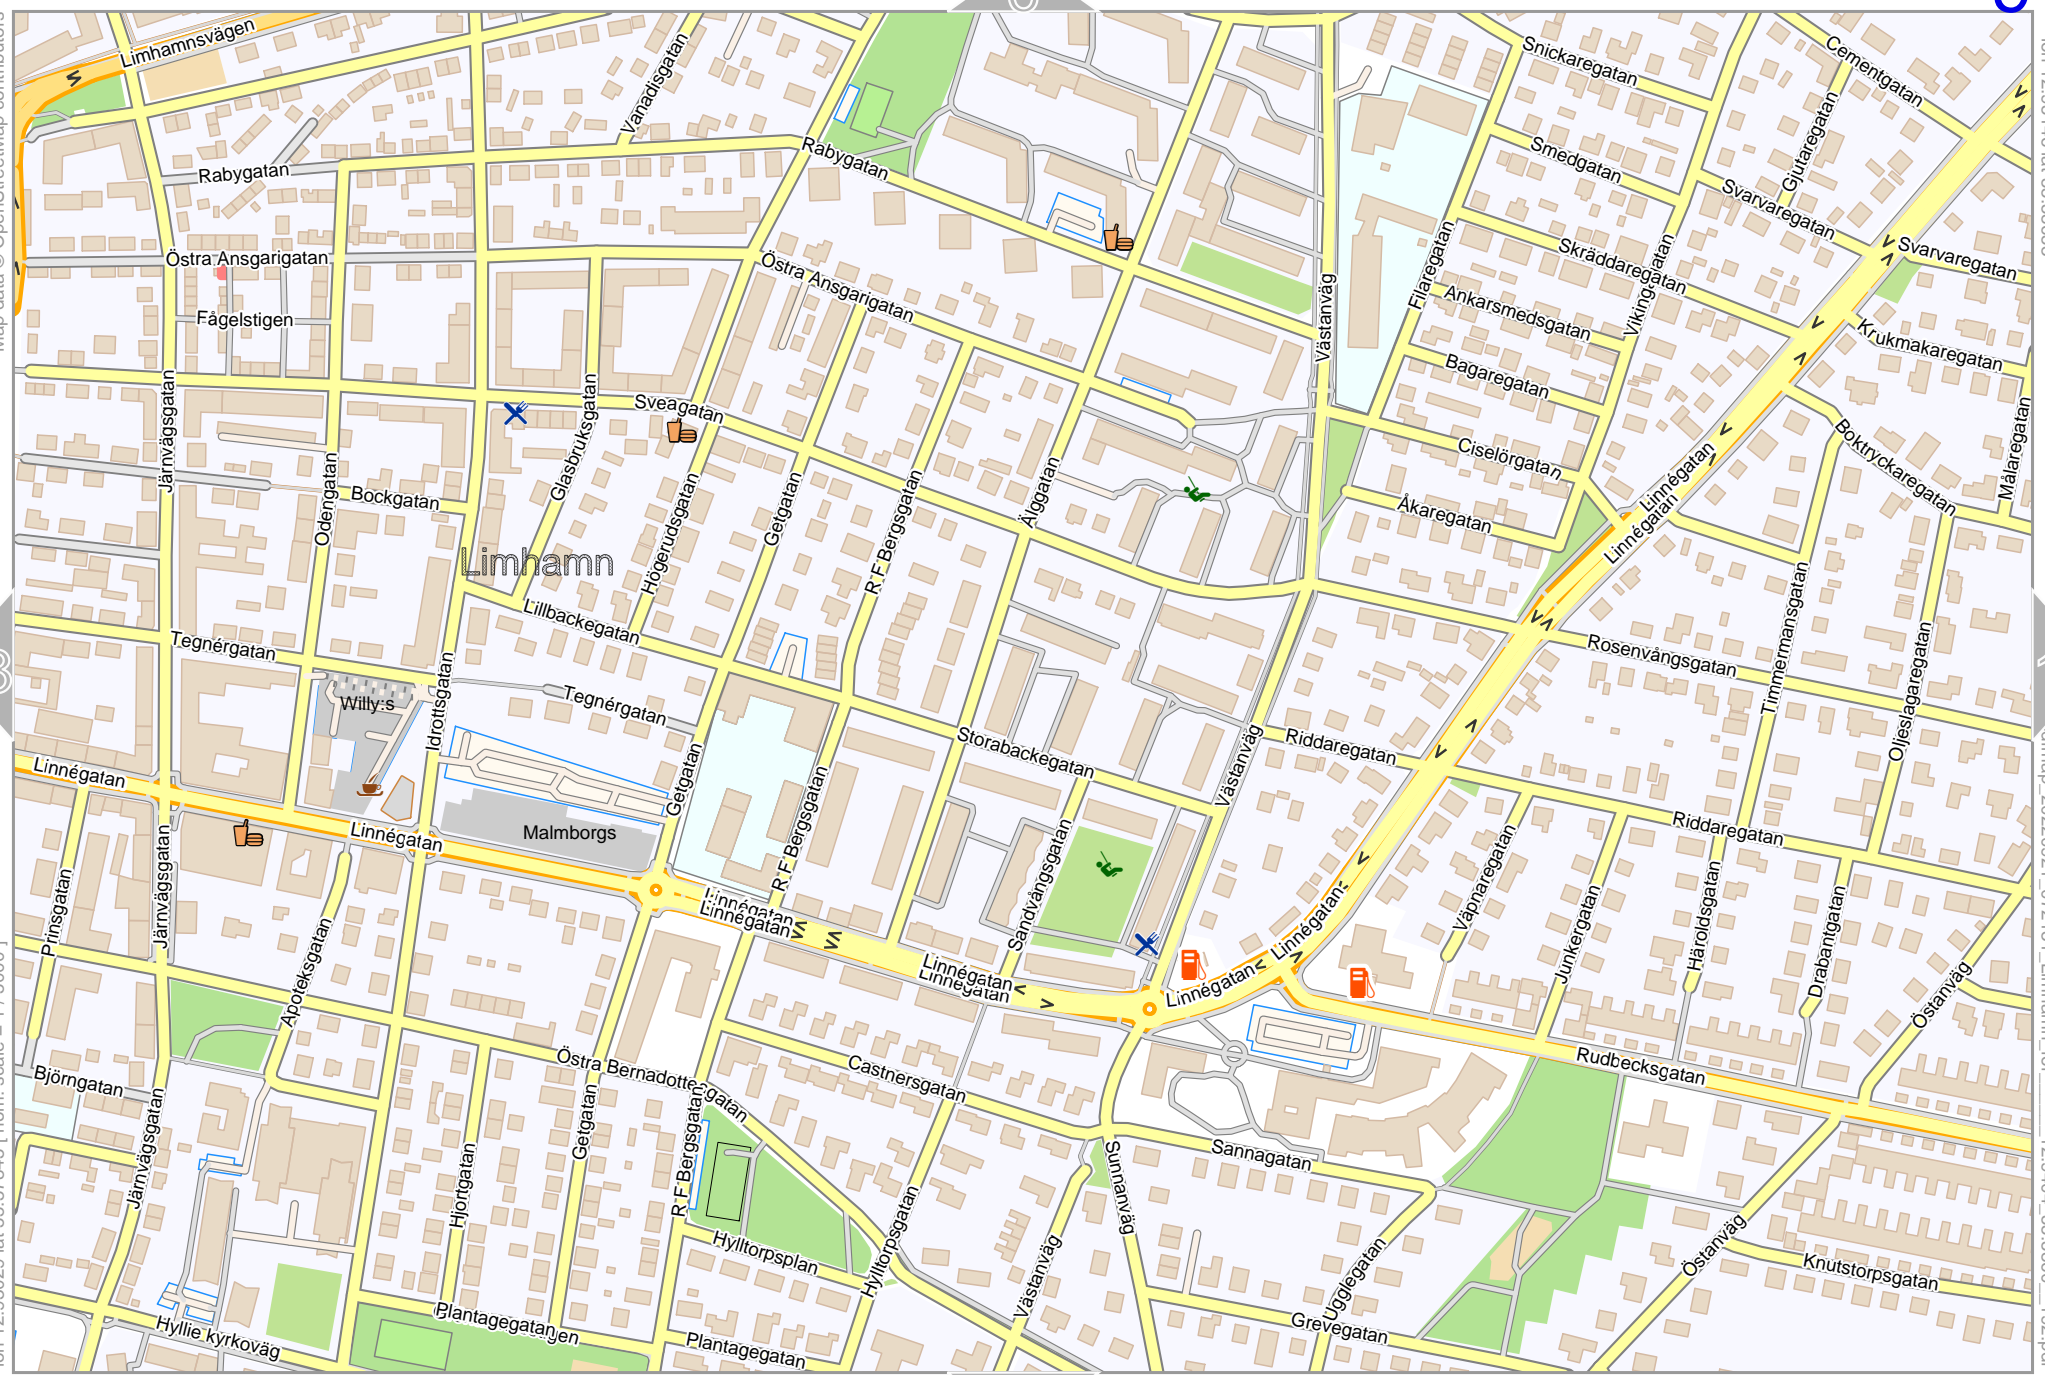

Map data © OpenStreetMap contributors

lon 12.90991 lat 55.59371 [nom. scale = 1 / 5000]

lon 12.93108 lat 55.60180

odimap_20220921_072131_Limhamn_for_12.9404_55.5860_192.pdf

0 100 m 500 m

Map data © OpenStreetMap contributors

lon 12.95067 lat 55.59371 [nom. scale = 1 / 5000]

lon 12.97184 lat 55.60180

pdfmap, 20220921_072131_Limhamn_for

12.9404_55.5860_192.pdf

0 100 m 500 m

10

Map data © OpenStreetMap contributors

lon 12.95067 lat 55.57845 [nom. scale = 1 / 5000]

lon 12.97184 lat 55.58653

pdfmap_20220921_072131_Limhamn_for

12.9404_55.5860_192.pdf

0 100 m 500 m

11

lon 12.93108 lat 55.57889

12

olmap, 20220921 072131 Limhamn, for 12.9404 55.5860 192.pdf

top

Map data © OpenStreetMap contributors

lon 12.93029 lat 55.57081 [nom. scale = 1 / 5000]

lon 12.95146 lat 55.57889

©milmap, 20220921_072131_Limhamn_for 12.9404, 55.5860_192.pdf

0 100 m 500 m