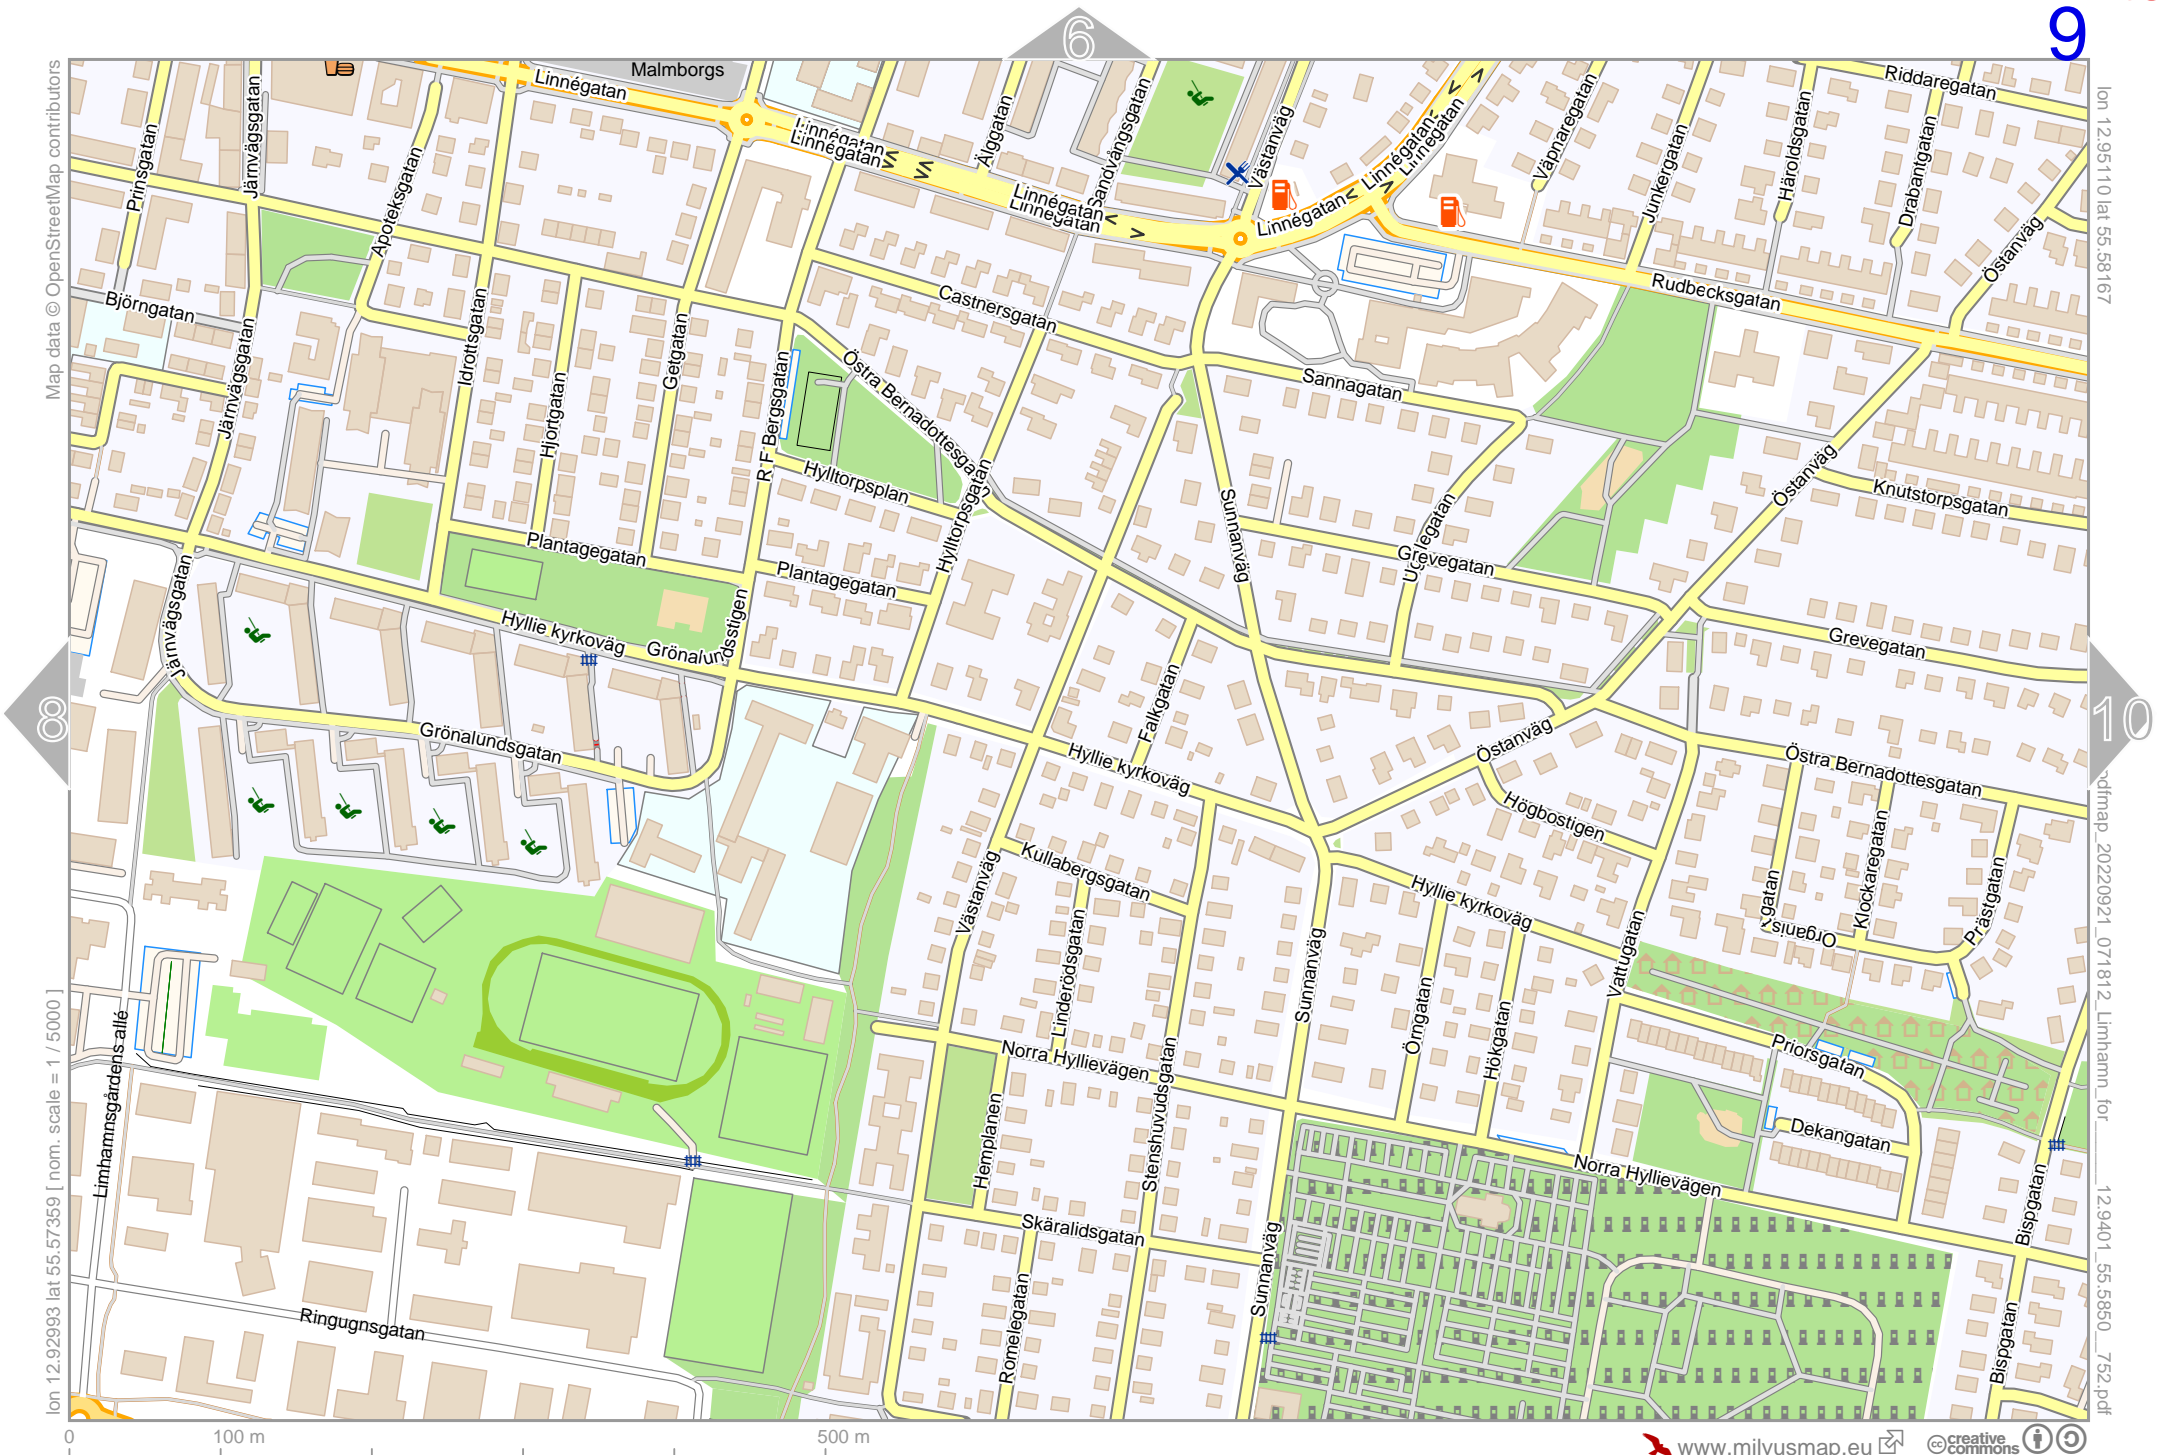

Map data © OpenStreetMap contributors

lon 12.95030 lat 55.58885 [nom. scale = 1 / 5000]

lon 12.97147 lat 55.59694

pdfmap_20220921_071812_Limhamn_for_12.9401_55.5850_752.pdf

0 100 m 500 m

Map data © OpenStreetMap contributors

lon 12.92993 lat 55.58122 [nom. scale = 1 / 5000]

lon 12.95110 lat 55.58930

olmap_20220921_071812_Limhamn_for

12.9401_55.5850_752.pdf

0 100 m 500 m

Map data © OpenStreetMap contributors

lon 12.95030 lat 55.58122 [nom. scale = 1 / 5000]

lon 12.97147 lat 55.58930

pdfmap_20220921_071812_Limhamn_for

12.9401_55.5850_752.pdf

10

Map data © OpenStreetMap contributors

lon 12.95030 lat 55.57359 [nom. scale = 1 / 5000]

lon 12.97147 lat 55.58167

pdfmap_20220921_071812_Limhamn_for