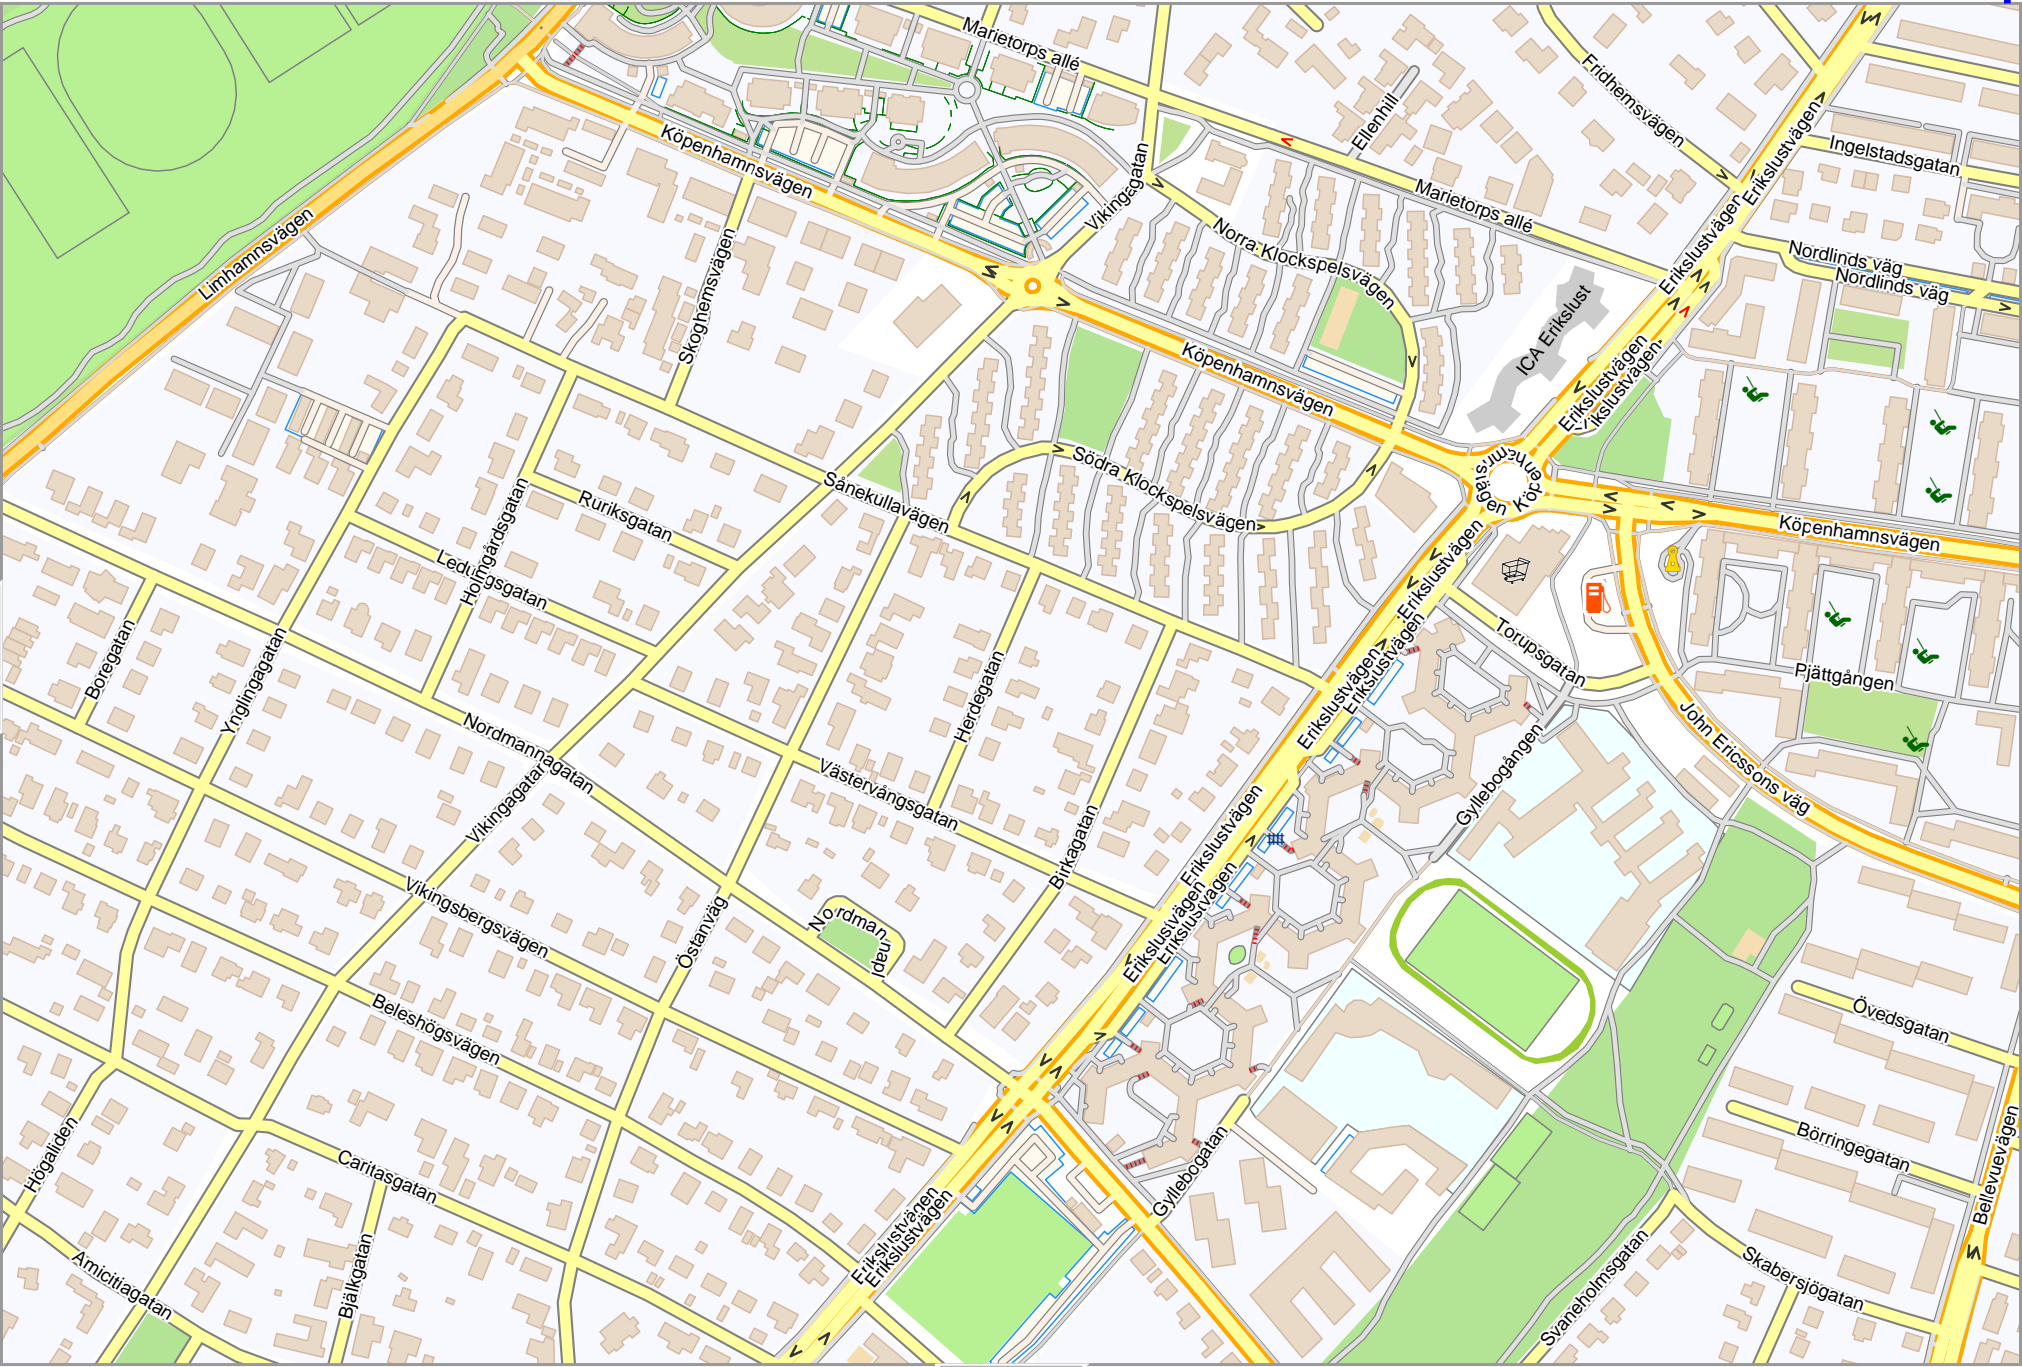

Map data © OpenStreetMap contributors

lon 12.95030 lat 55.58885 [nom. scale = 1 / 5000]

lon 12.97147 lat 55.59694

pdfmap_20220921_071812_Limhamn_for_12.9401_55.5850_752.pdf

0 100 m 500 m

Map data © OpenStreetMap contributors

lon 12.92993 lat 55.58122 [nom. scale = 1 / 5000]

lon 12.95110 lat 55.58930

olmap_20220921_071812_Limhamn_for

12.9401_55.5850_752.pdf

0 100 m 500 m

Map data © OpenStreetMap contributors

lon 12.95030 lat 55.58122 [nom. scale = 1 / 5000]

lon 12.97147 lat 55.58930

pdfmap_20220921_071812_Limhamn_for

12.9401_55.5850_752.pdf

10

Map data © OpenStreetMap contributors

lon 12.95030 lat 55.57359 [nom. scale = 1 / 5000]

lon 12.97147 lat 55.58167

pdfmap_20220921_071812_Limhamn_for