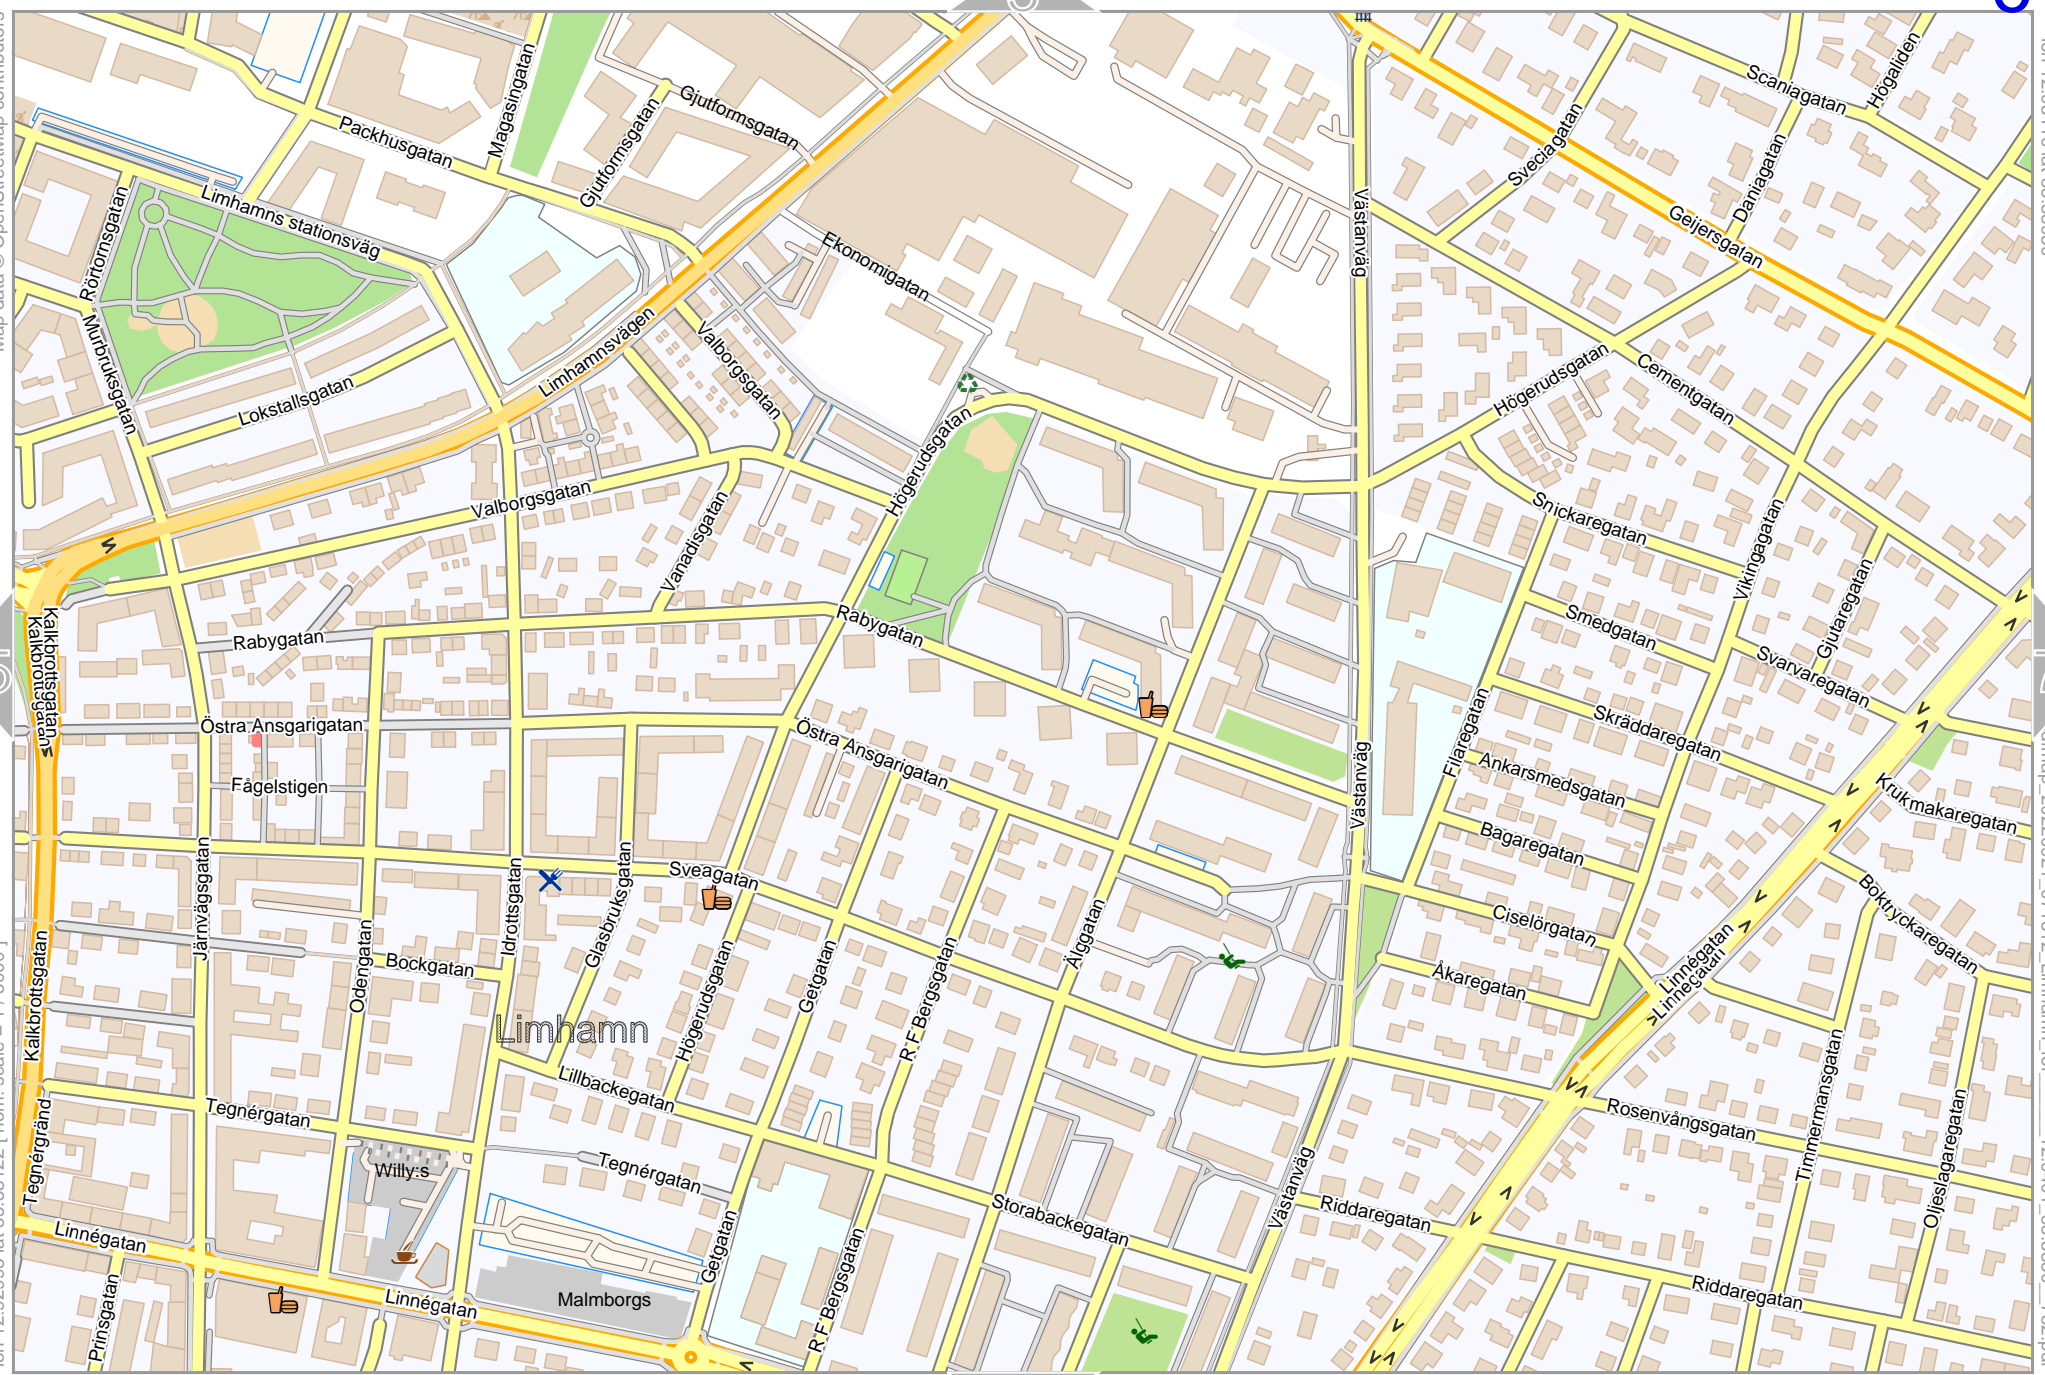

Map data © OpenStreetMap contributors

lon 12.95030 lat 55.58885 [nom. scale = 1 / 5000]

lon 12.97147 lat 55.59694

pdfmap_20220921_071812_Limhamn_for_12.9401_55.5850_752.pdf

0 100 m 500 m

Map data © OpenStreetMap contributors

lon 12.92993 lat 55.58122 [nom. scale = 1 / 5000]

lon 12.95110 lat 55.58930

olmap_20220921_071812_Limhamn_for

12.9401_55.5850_752.pdf

0 100 m 500 m

Map data © OpenStreetMap contributors

lon 12.95030 lat 55.58122 [nom. scale = 1 / 5000]

lon 12.97147 lat 55.58930

pdfmap_20220921_071812_Limhamn_for

12.9401_55.5850_752.pdf

10

Map data © OpenStreetMap contributors

lon 12.95030 lat 55.57359 [nom. scale = 1 / 5000]

lon 12.97147 lat 55.58167

pdfmap_20220921_071812_Limhamn_for