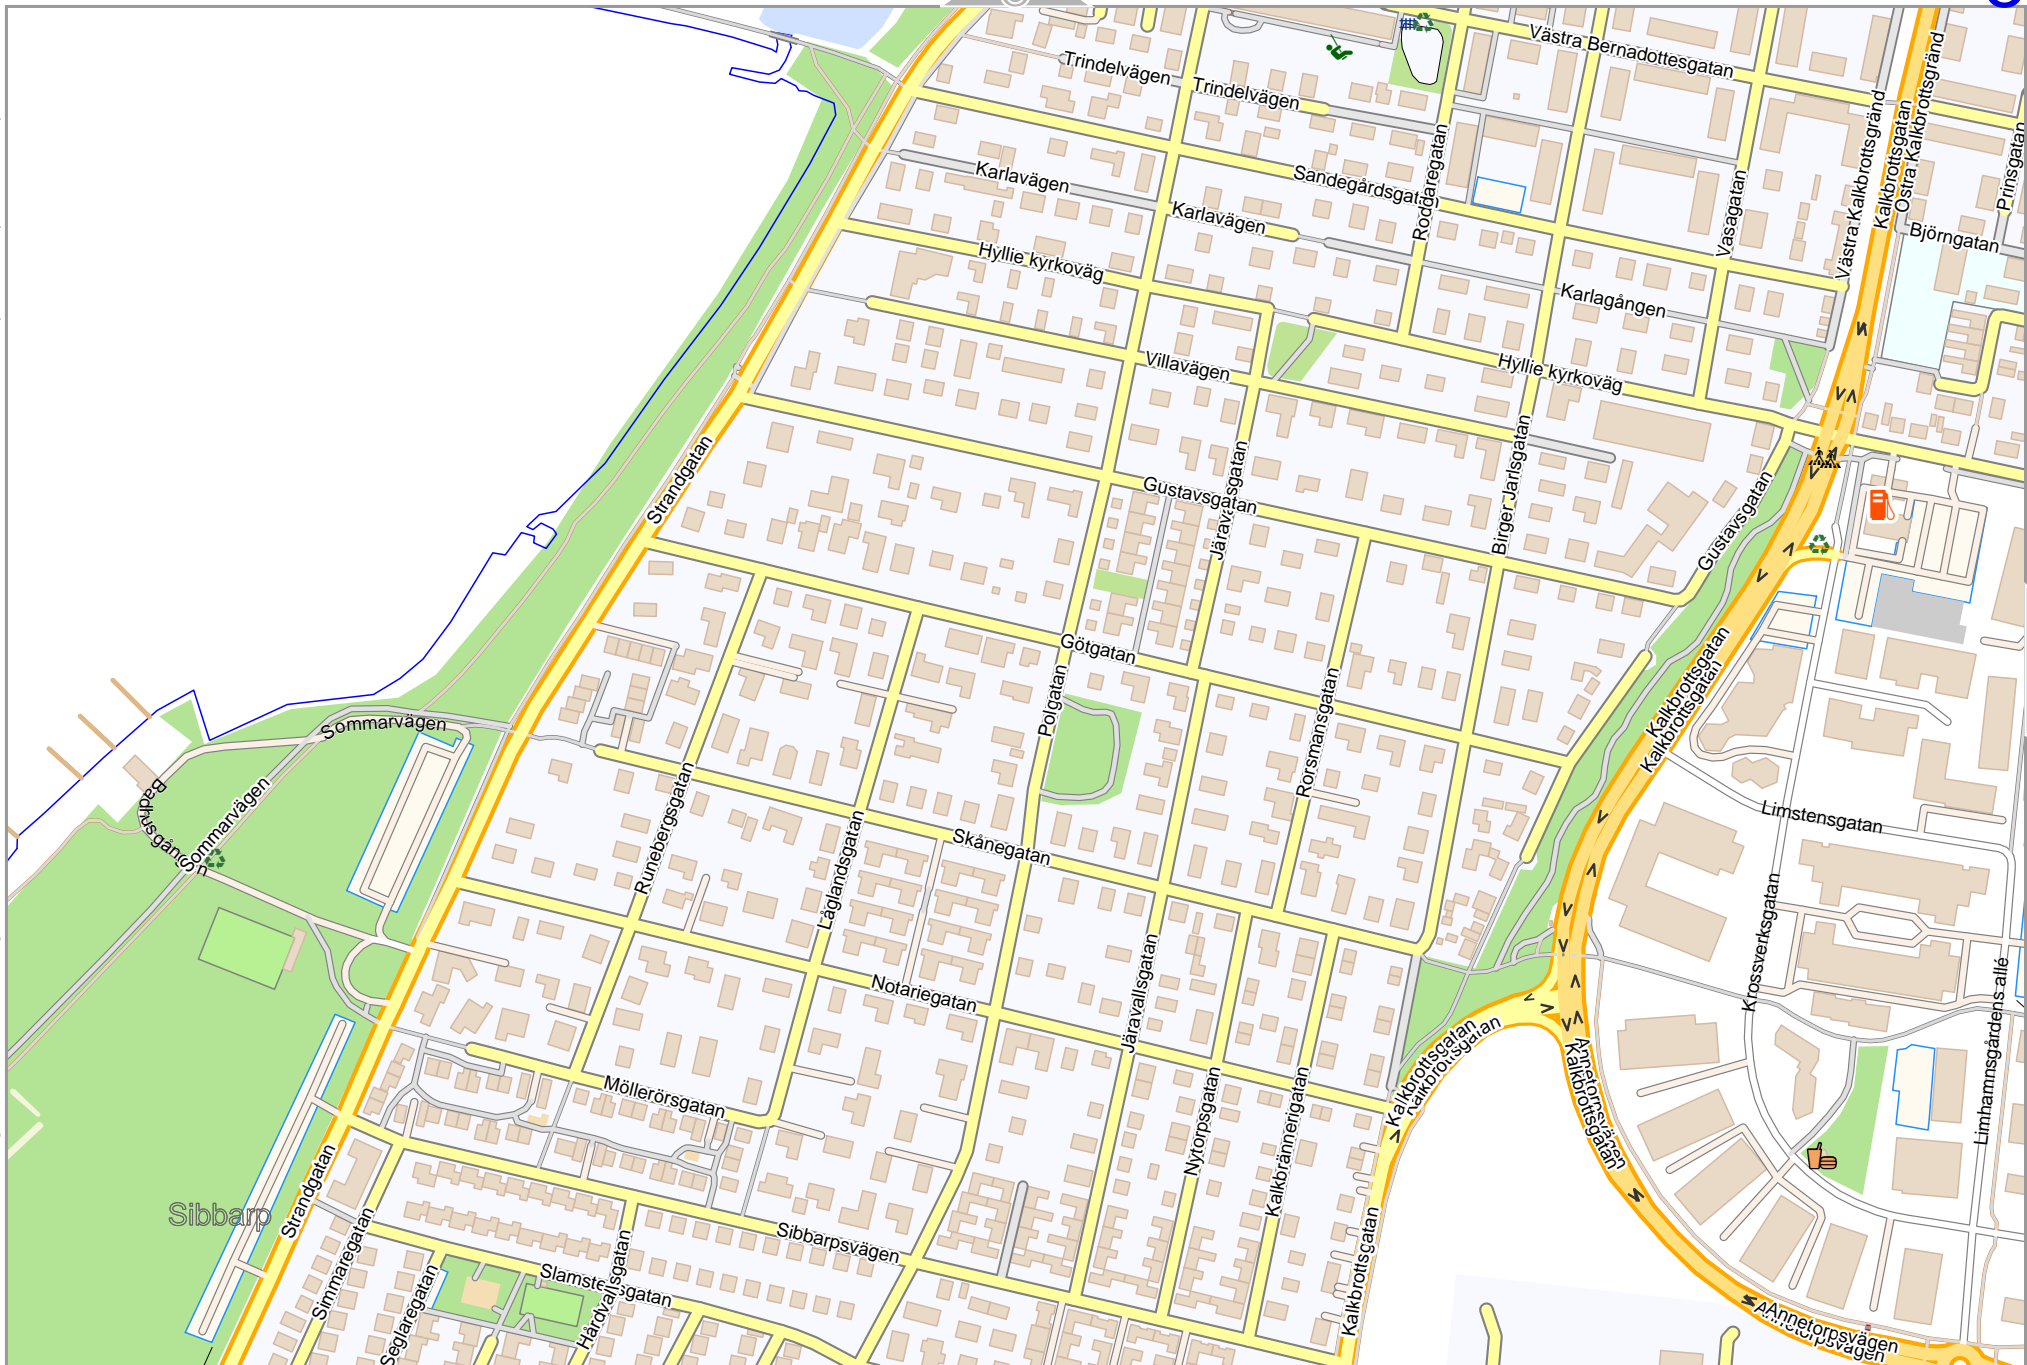

Map data © OpenStreetMap contributors

lon 12.95030 lat 55.58885 [nom. scale = 1 / 5000]

lon 12.97147 lat 55.59694

pdfmap_20220921_071812_Limhamn_for_12.9401_55.5850_752.pdf

0 100 m 500 m

Map data © OpenStreetMap contributors

lon 12.92993 lat 55.58122 [nom. scale = 1 / 5000]

lon 12.95110 lat 55.58930

olmap_20220921_071812_Limhamn_for

12.9401_55.5850_752.pdf

0 100 m 500 m

Map data © OpenStreetMap contributors

lon 12.95030 lat 55.58122 [nom. scale = 1 / 5000]

lon 12.97147 lat 55.58930

pdfmap_20220921_071812_Limhamn_for

12.9401_55.5850_752.pdf

10

Map data © OpenStreetMap contributors

lon 12.95030 lat 55.57359 [nom. scale = 1 / 5000]

lon 12.97147 lat 55.58167

pdfmap_20220921_071812_Limhamn_for