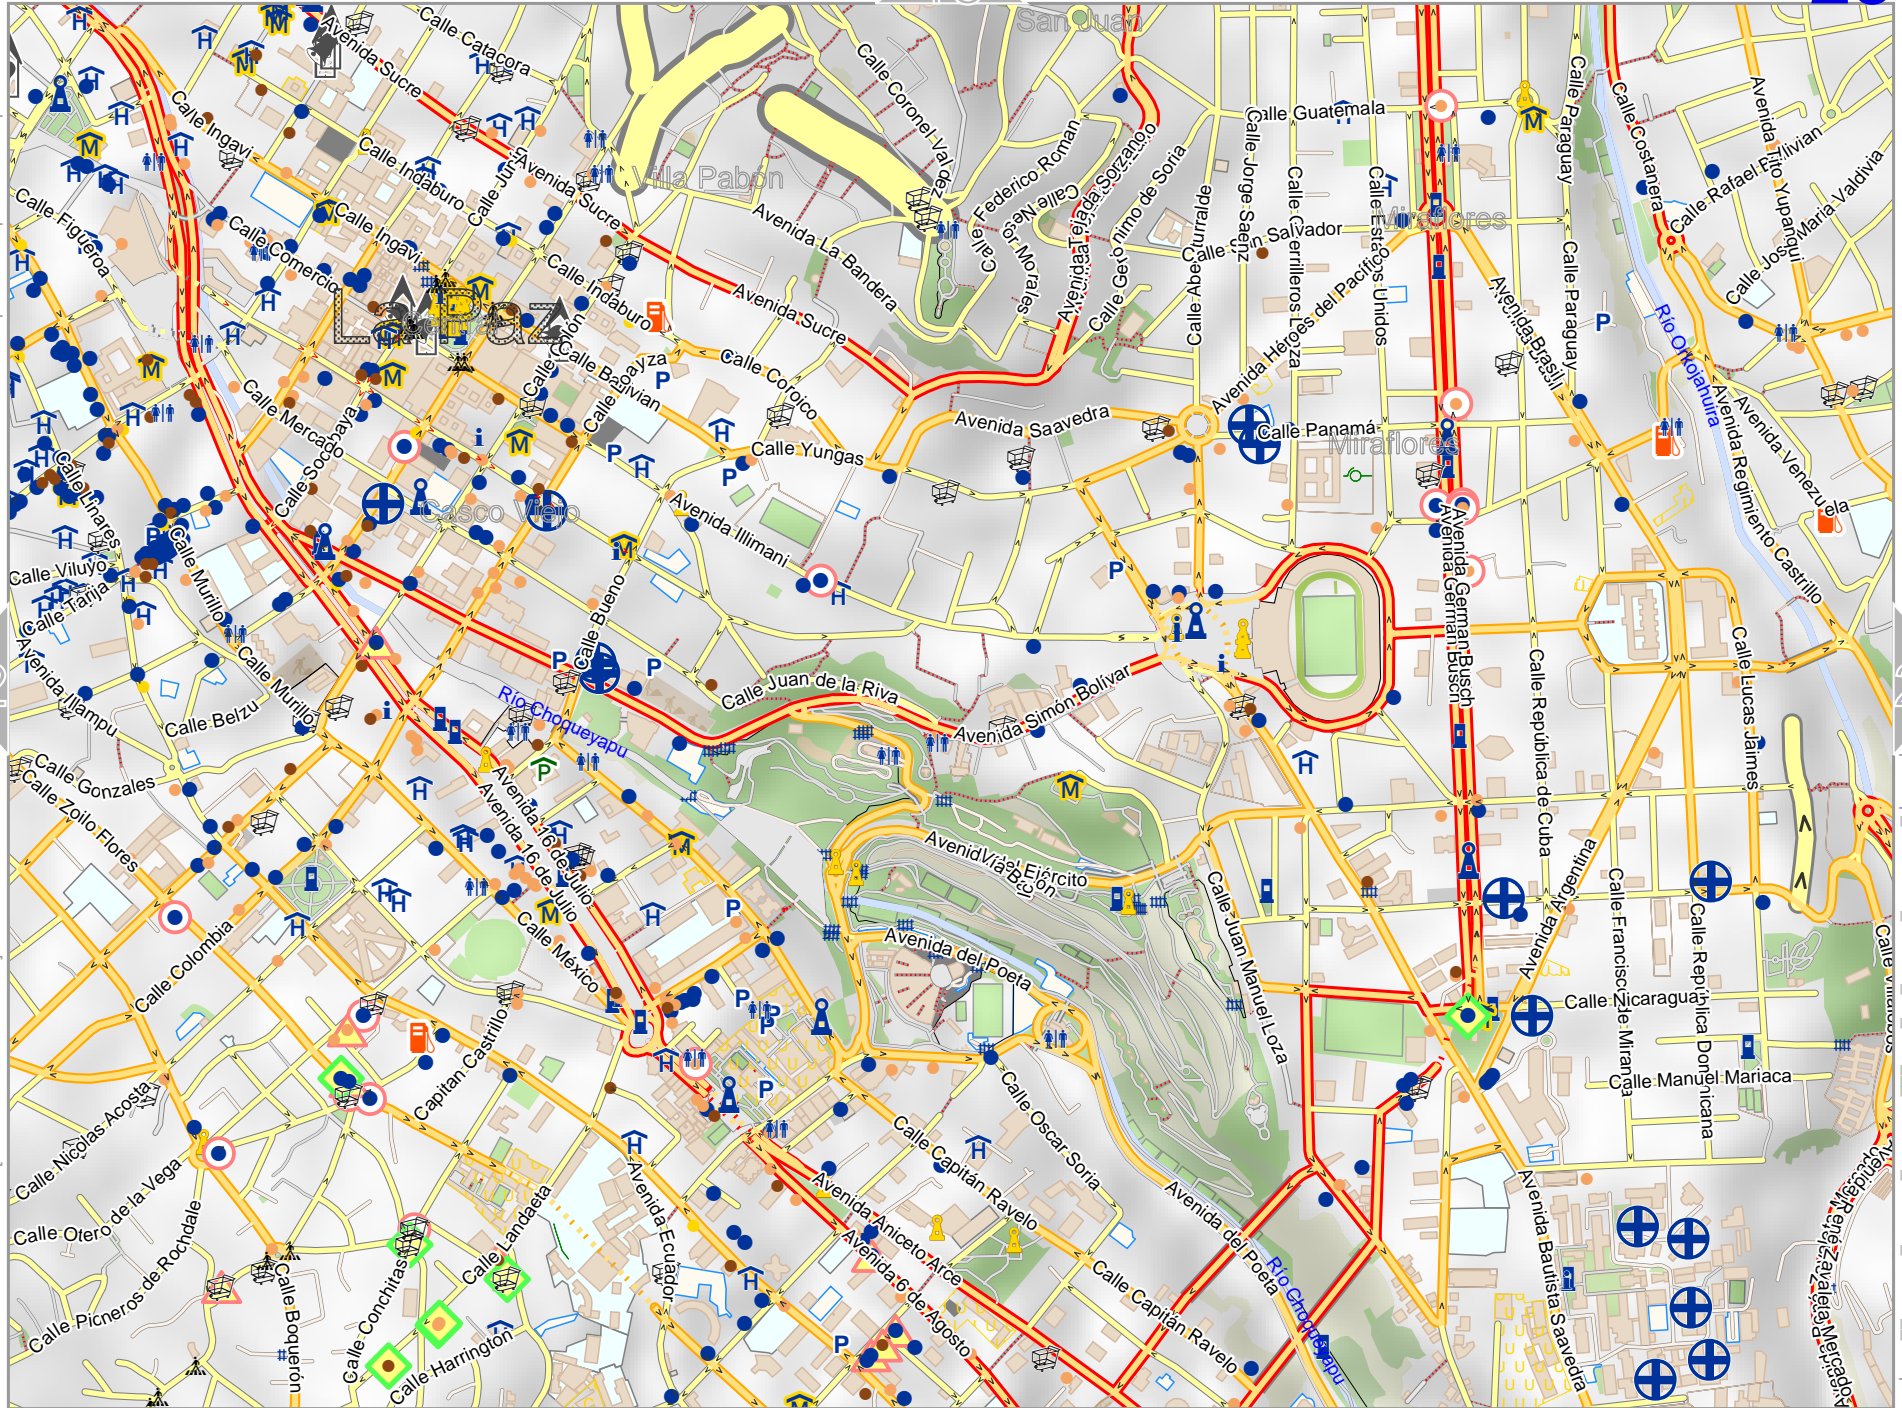

LA PAZ - BOLIVIA

Map data © OpenStreetMap contributors

lon -68.13905 lat -16.49189

21

23

lon -68.16241 lat -16.50869 [nom. scale = 1 / 10000]

pdfmap, 20220912, 203615, LA.PAZ - BOLIVIA -68.127 -16.466 -023.pdf

LA PAZ - BOLIVIA

18

22

24

Map data © OpenStreetMap contributors

lon -68.115691 lat -16.49189

lon -68.13905 lat -16.50869 [nom. scale = 1 / 10000]

pdfmap, 20220912, 203615, LA PAZ - BOLIVIA -68.127 -16.466 -023.pdf

0 100 m 1000 m

Map data © OpenStreetMap contributors

lon -68.09234 lat -16.49189

23

25

lon -68.11569 lat -16.50869 [nom. scale = 1 / 100000]

pdfmap, 20220912, 203615, LA_PAZ_BOLIVIA, -68.127, -16.466, 023.pdf

20

24

Map data © OpenStreetMap contributors

lon -65.06938 lat -16.49189

pdfmap_20220912_203615_LA_PAZ_BOLIVIA_-65.127_-16.466_023.pdf

lon -68.09234 lat -16.50869 [nrm. scale = 1 / 10000]