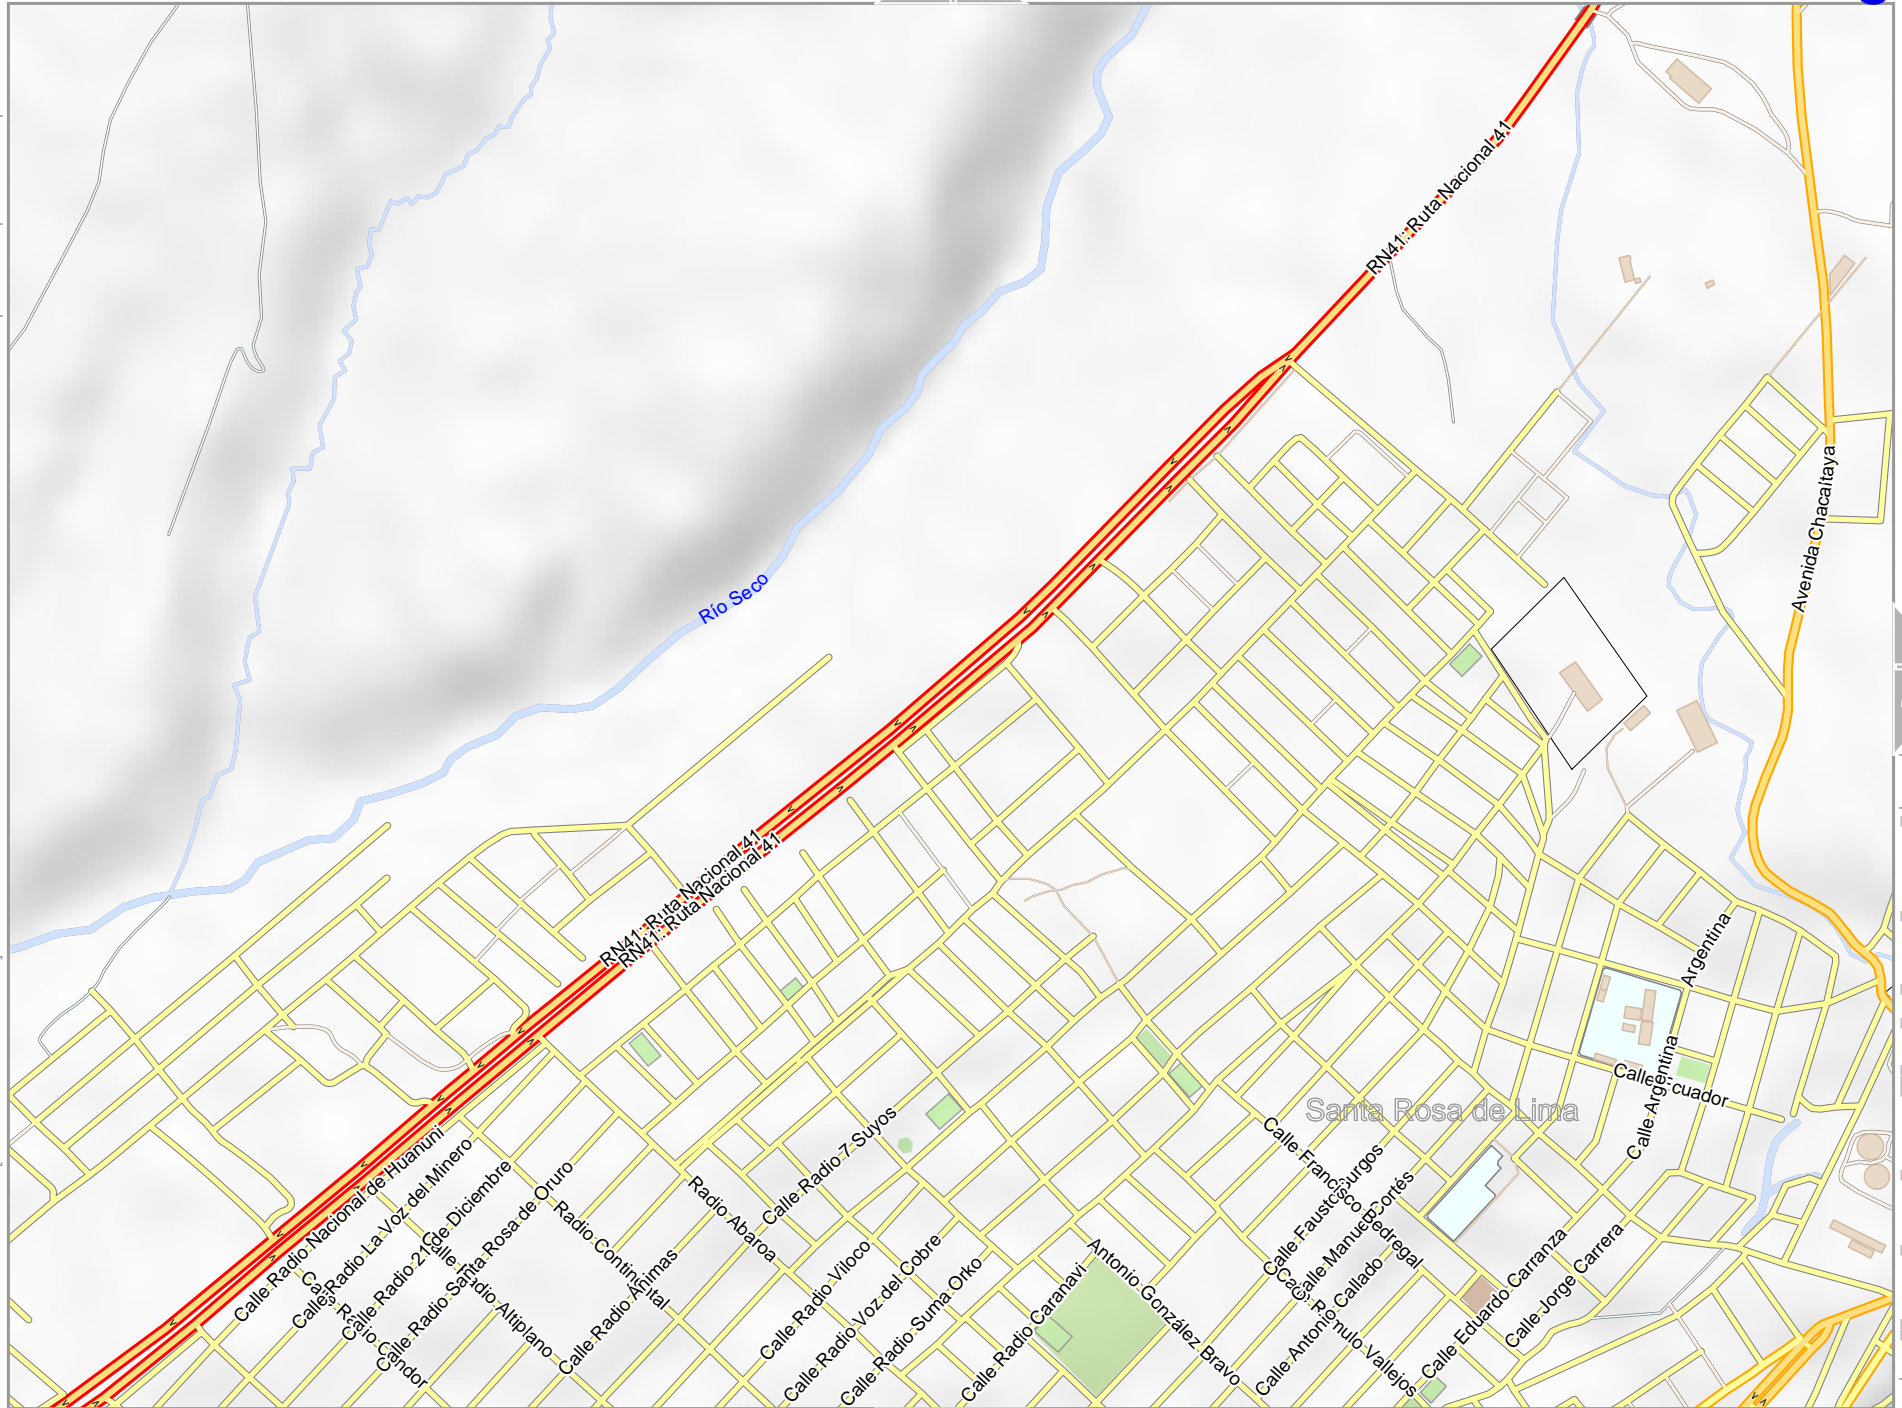

lon -68.09234 lat -16.42469

lon -68.11569 lat -16.44149 [ncm. scale = 1 / 10000]

pdfmap_20220912_203615_LA_PAZ_BOLIVIA_-68.127_-16.466_023.pdf

0 100 m 1000 m

Map data © OpenStreetMap contributors

lon -68.09234 lat -16.44149 [ncom. scale = 1 / 10000]

4

lon -68.06898 lat -16.42469

pdfmap_20220912_203615_LA_PAZ_BOLIVIA_-68.127_-16.466_023.pdf

0 100 m 1000 m

10

Map data © OpenStreetMap contributors

lon -68.18576 lat -16.45829 [ncm. scale = 1 / 10000]

lon -68.16241 lat -16.44149

pdfmap, 20220912_203615_LA_PAZ_BOLIVIA_-68.127_-16.466_023.pdf

Map data © OpenStreetMap contributors

lon -68.13905 lat -16.44149

lon -68.16241 lat -16.45829 [nom. scale = 1 / 10000]

pdfmap, 20220912, 203615, LA_PAZ_BOLIVIA, -68.127, -16.466, 023.pdf

3

Map data © OpenStreetMap contributors

lon -68.11569 lat -16.44149

7

lon -68.13905 lat -16.45829 [nom. scale = 1 / 10000]

pdfmap_20220912_203615_LA_PAZ_BOLIVIA_-68.127_-16.466_023.pdf

Quebrada Tangani

13