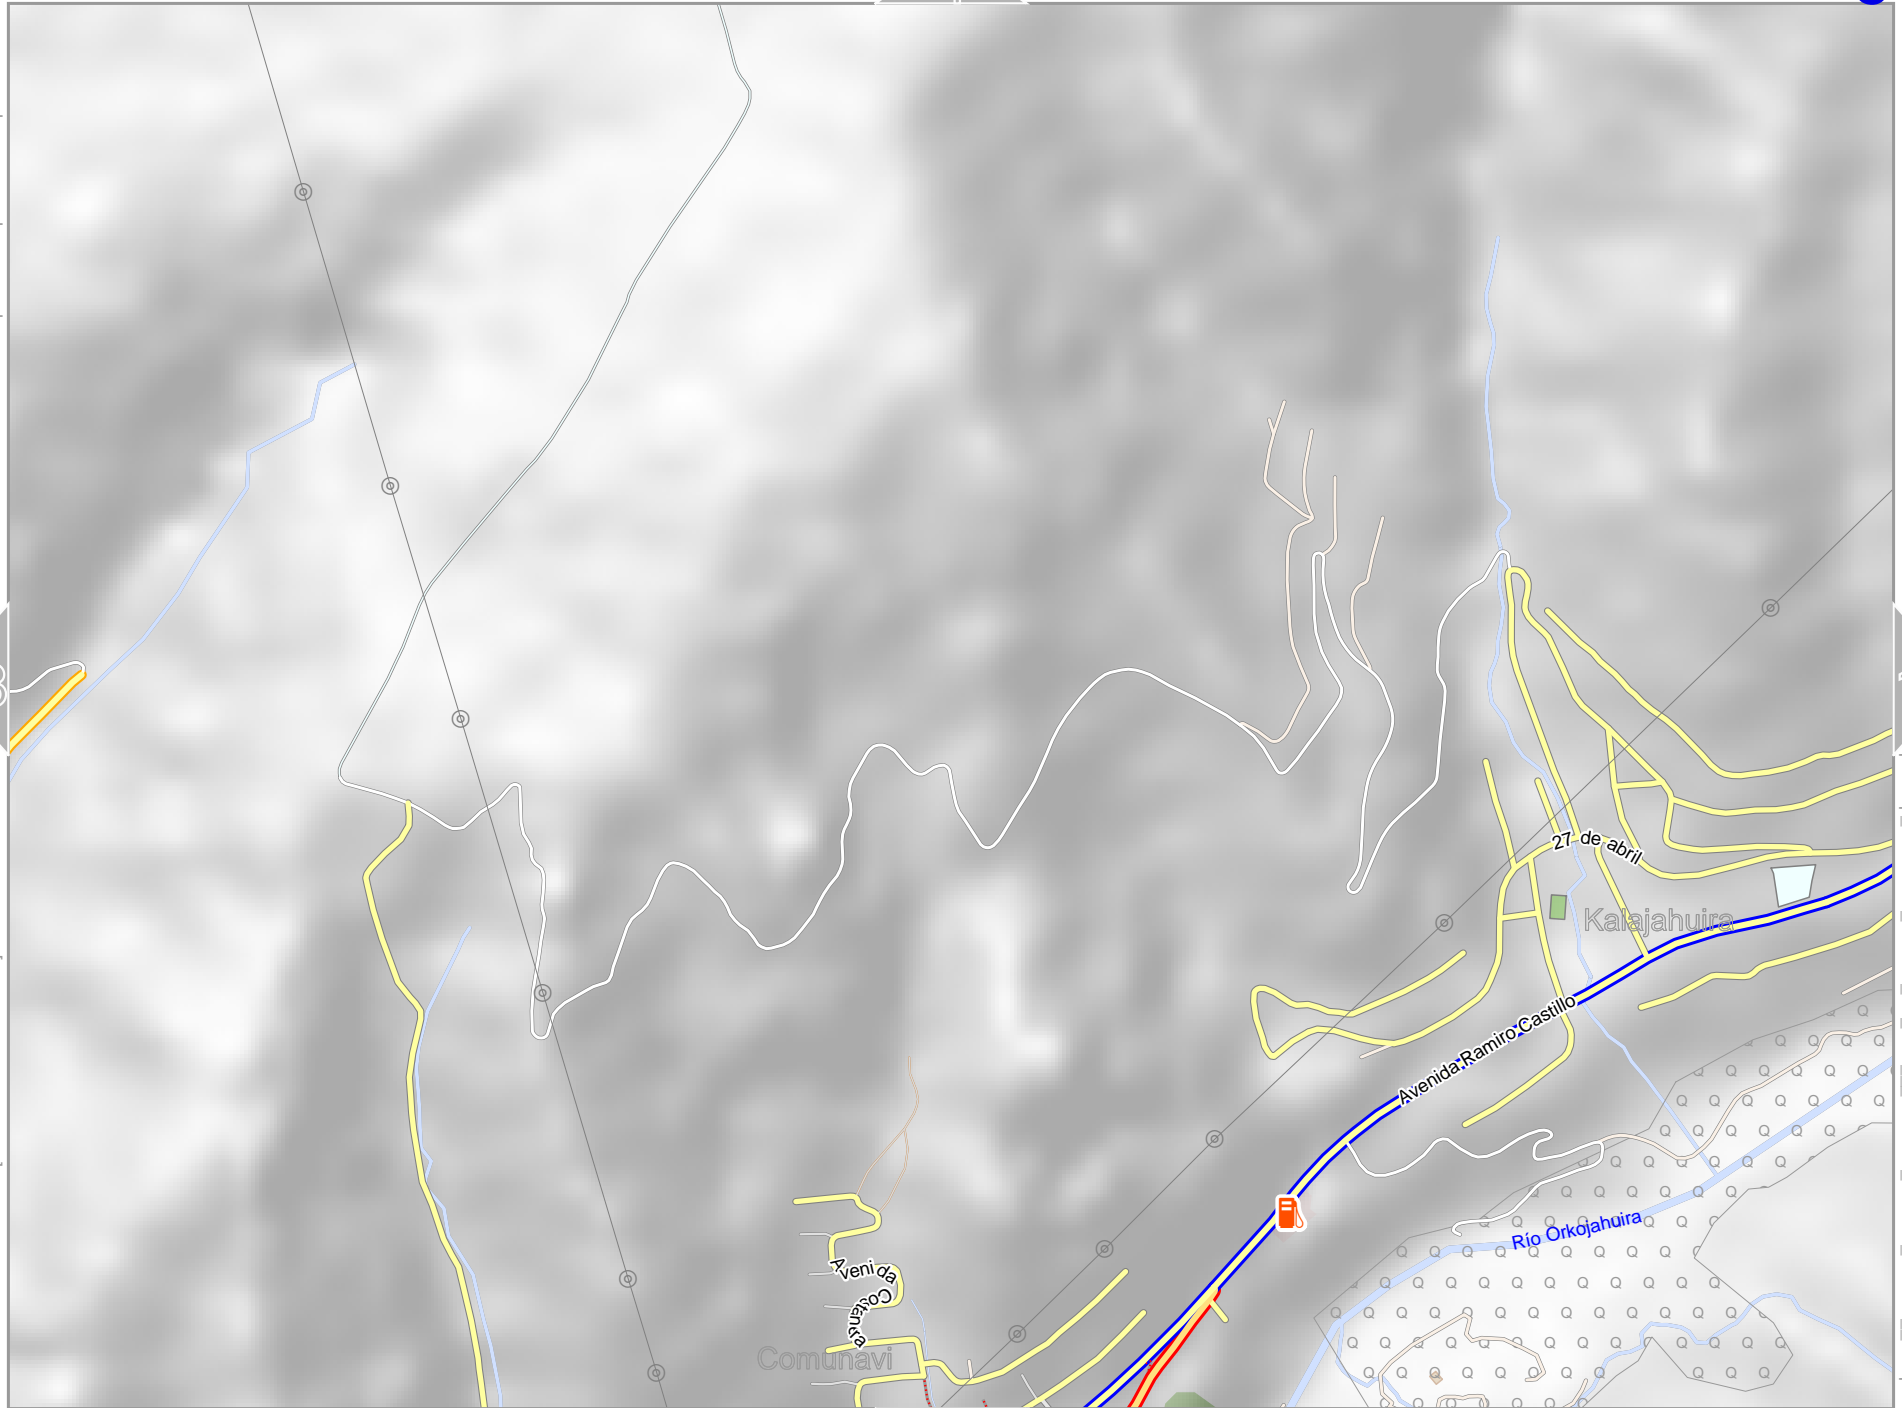

3

Map data © OpenStreetMap contributors

lon -68.11569 lat -16.44149

7

lon -68.13905 lat -16.45829 [nom. scale = 1 / 10000]

pdfmap_20220912_203615_LA_PAZ_BOLIVIA_-68.127_-16.466_023.pdf

Quebrada Tangani

13

Map data © OpenStreetMap contributors

lon -68.11569 lat -16.45829 [nom. scale = 1 / 10000]

lon -68.09234 lat -16.44149

pdfmap_20220912_203615_LA_PAZ_BOLIVIA_-68.127_-16.466_-023.pdf

LA PAZ - BOLIVIA

10 top

5

Map data © OpenStreetMap contributors

lon -68.09234 lat -16.45829 [nom. scale = 1 / 10000]

lon -68.06898 lat -16.44149

pdfmap_20220912_203615_LA_PAZ_BOLIVIA_-68.127_-16.466_023.pdf

15

Map data © OpenStreetMap contributors