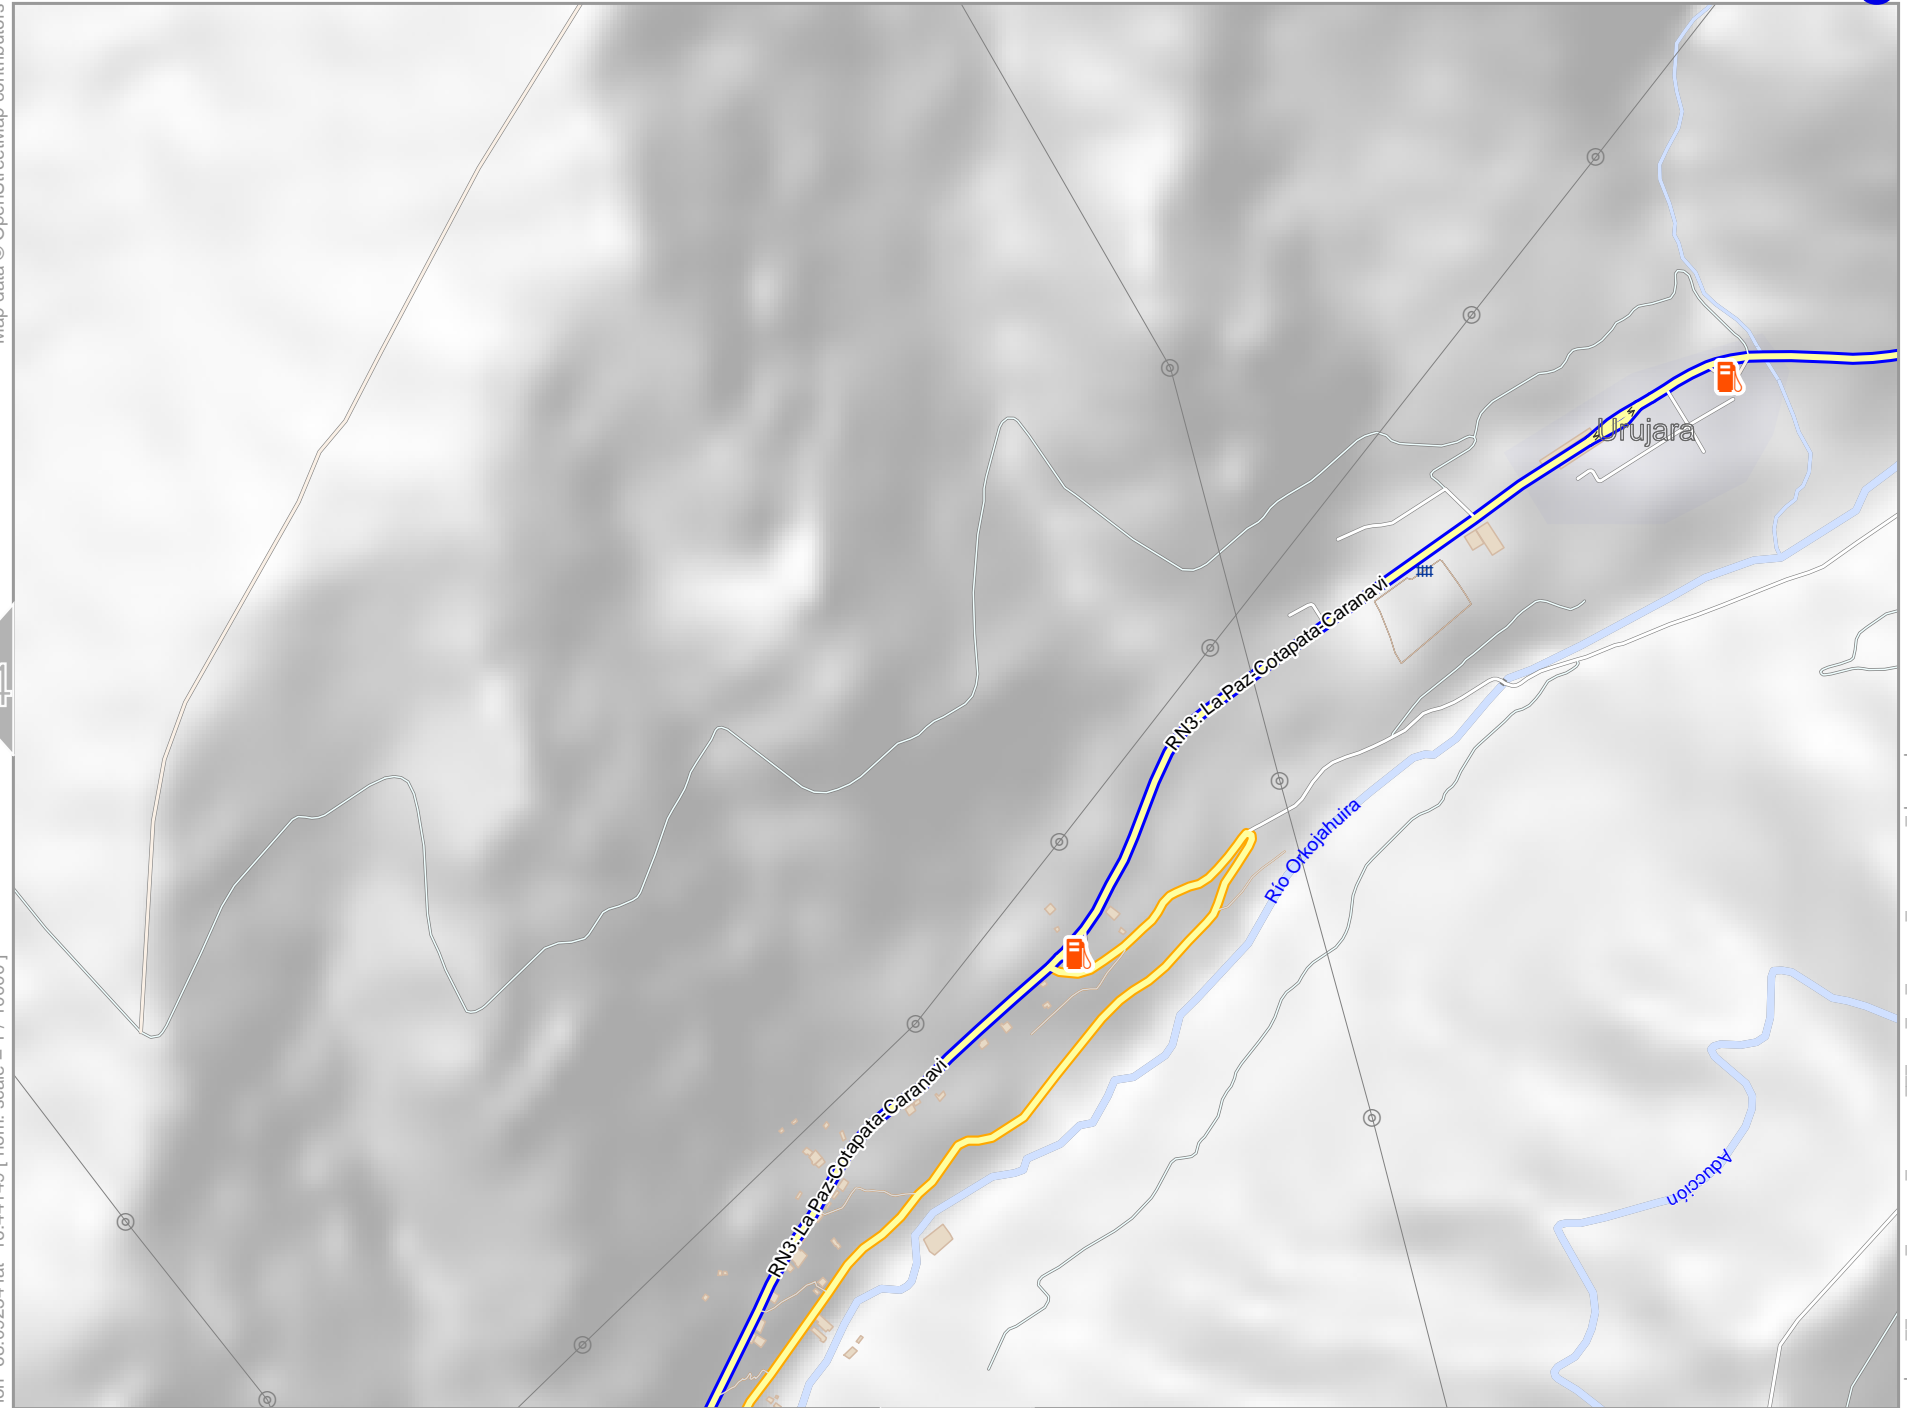

lon -68.13905 lat -16.44149 [ncm. scale = 1 / 10000]

lon -68.11569 lat -16.42469

pdfmap_20220912_203615_LA_PAZ_BOLIVIA_-68.127_-16.466_023.pdf

2

4

8

LA PAZ - BOLIVIA

Map data © OpenStreetMap contributors

lon -68.09234 lat -16.42469

lon -68.11569 lat -16.44149 [ncm. scale = 1 / 10000]

pdfmap_20220912_203615_LA_PAZ_BOLIVIA_-68.127_-16.466_023.pdf

0 100 m 1000 m

Map data © OpenStreetMap contributors

lon -68.09234 lat -16.44149 [ncom. scale = 1 / 10000]

4

lon -68.06898 lat -16.42469

pdfmap_20220912_203615_LA_PAZ_BOLIVIA_-68.127_-16.466_023.pdf

0 100 m 1000 m

10

Map data © OpenStreetMap contributors

lon -68.18576 lat -16.45829 [ncm. scale = 1 / 10000]

lon -68.16241 lat -16.44149

3

Map data © OpenStreetMap contributors

lon -68.11569 lat -16.44149

7

lon -68.13905 lat -16.45829 [nom. scale = 1 / 10000]

pdfmap_20220912_203615_LA_PAZ_BOLIVIA_-68.127_-16.466_023.pdf

Quebrada Tangani

13