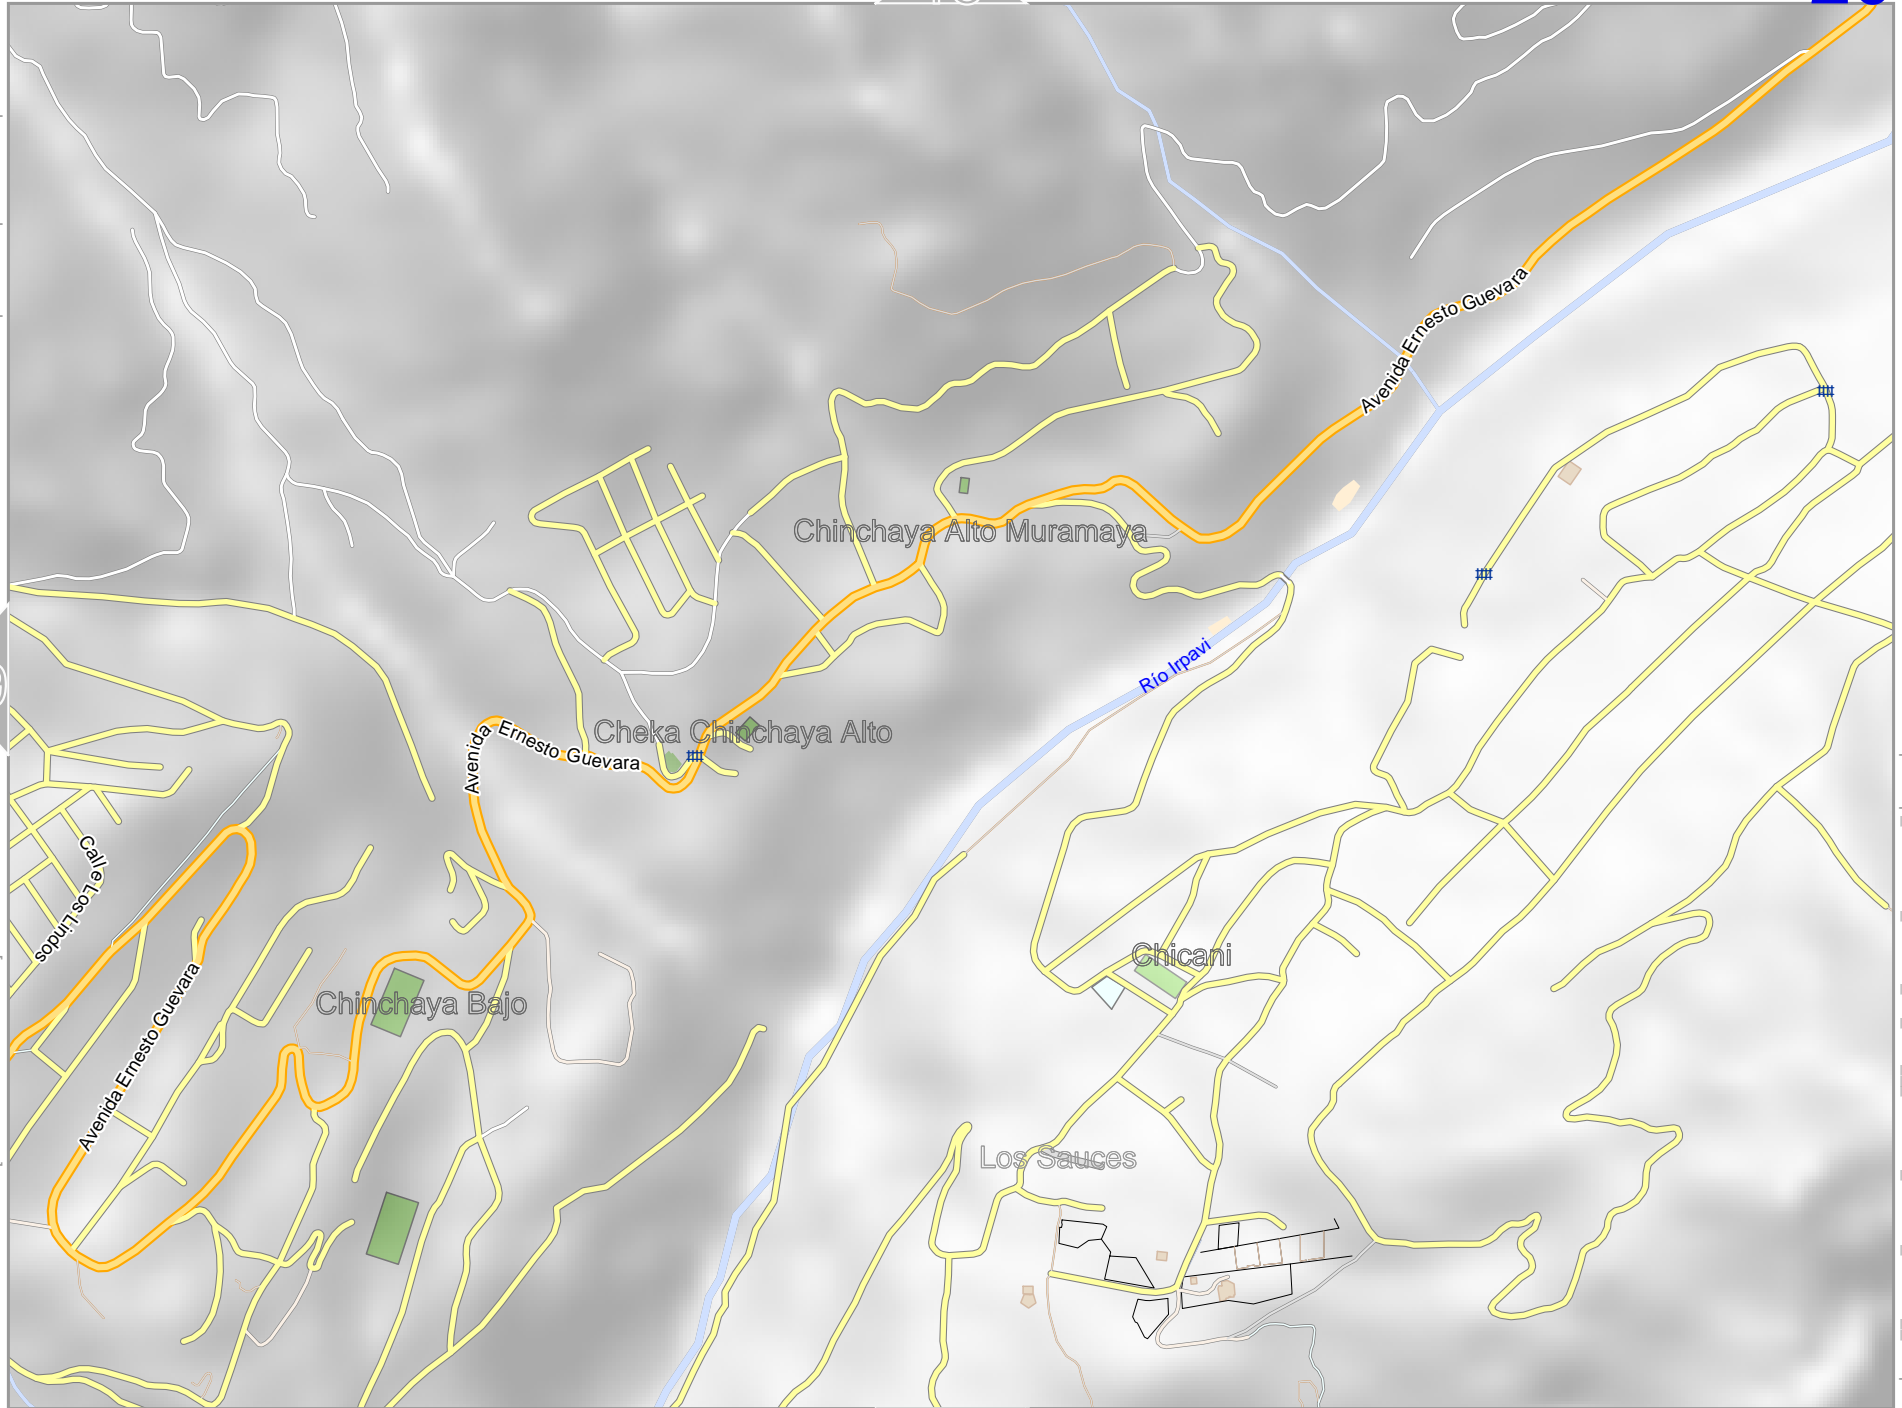

3

Map data © OpenStreetMap contributors

lon -68.11569 lat -16.44149

7

lon -68.13905 lat -16.45829 [nom. scale = 1 / 10000]

pdfmap_20220912_203615_LA_PAZ_BOLIVIA_-68.127_-16.466_023.pdf

Quebrada Tangani

13

lon -68.115691 lat -16.47509

[lon -68.13905 lat -16.49189 [nom. scale = 1 / 100000

pdfmap, 20220912, 203615, LA.PAZ BOLIVIA, -68.127 -16.466 -023.pdf

Map data © OpenStreetMap contributors

lon -66.09234 lat -16.47509

lon -68.11569 lat -16.49189 [nom. scale = 1 / 100000]

pdfmap, 20220912, 203615, LA_PAZ_BOLIVIA_-66.127_-16.466_023.pdf

Map data © OpenStreetMap contributors

lon -68.06898 lat -16.47509

pdfmap_20220912_203615_LA_PAZ_BOLIVIA_-68.127_-16.466_023.pdf

lon -68.09234 lat -16.49189 [nom. scale = 1 / 10000]

0 100 m 1000 m

LA PAZ - BOLIVIA

Map data © OpenStreetMap contributors

lon -68.18576 lat -16.50869 [nom. scale = 1 / 10000]

lon -68.16241 lat -16.49189

pdfmap, 20220912, 203615, LA PAZ - BOLIVIA, -68.127 -16.466 -023.pdf