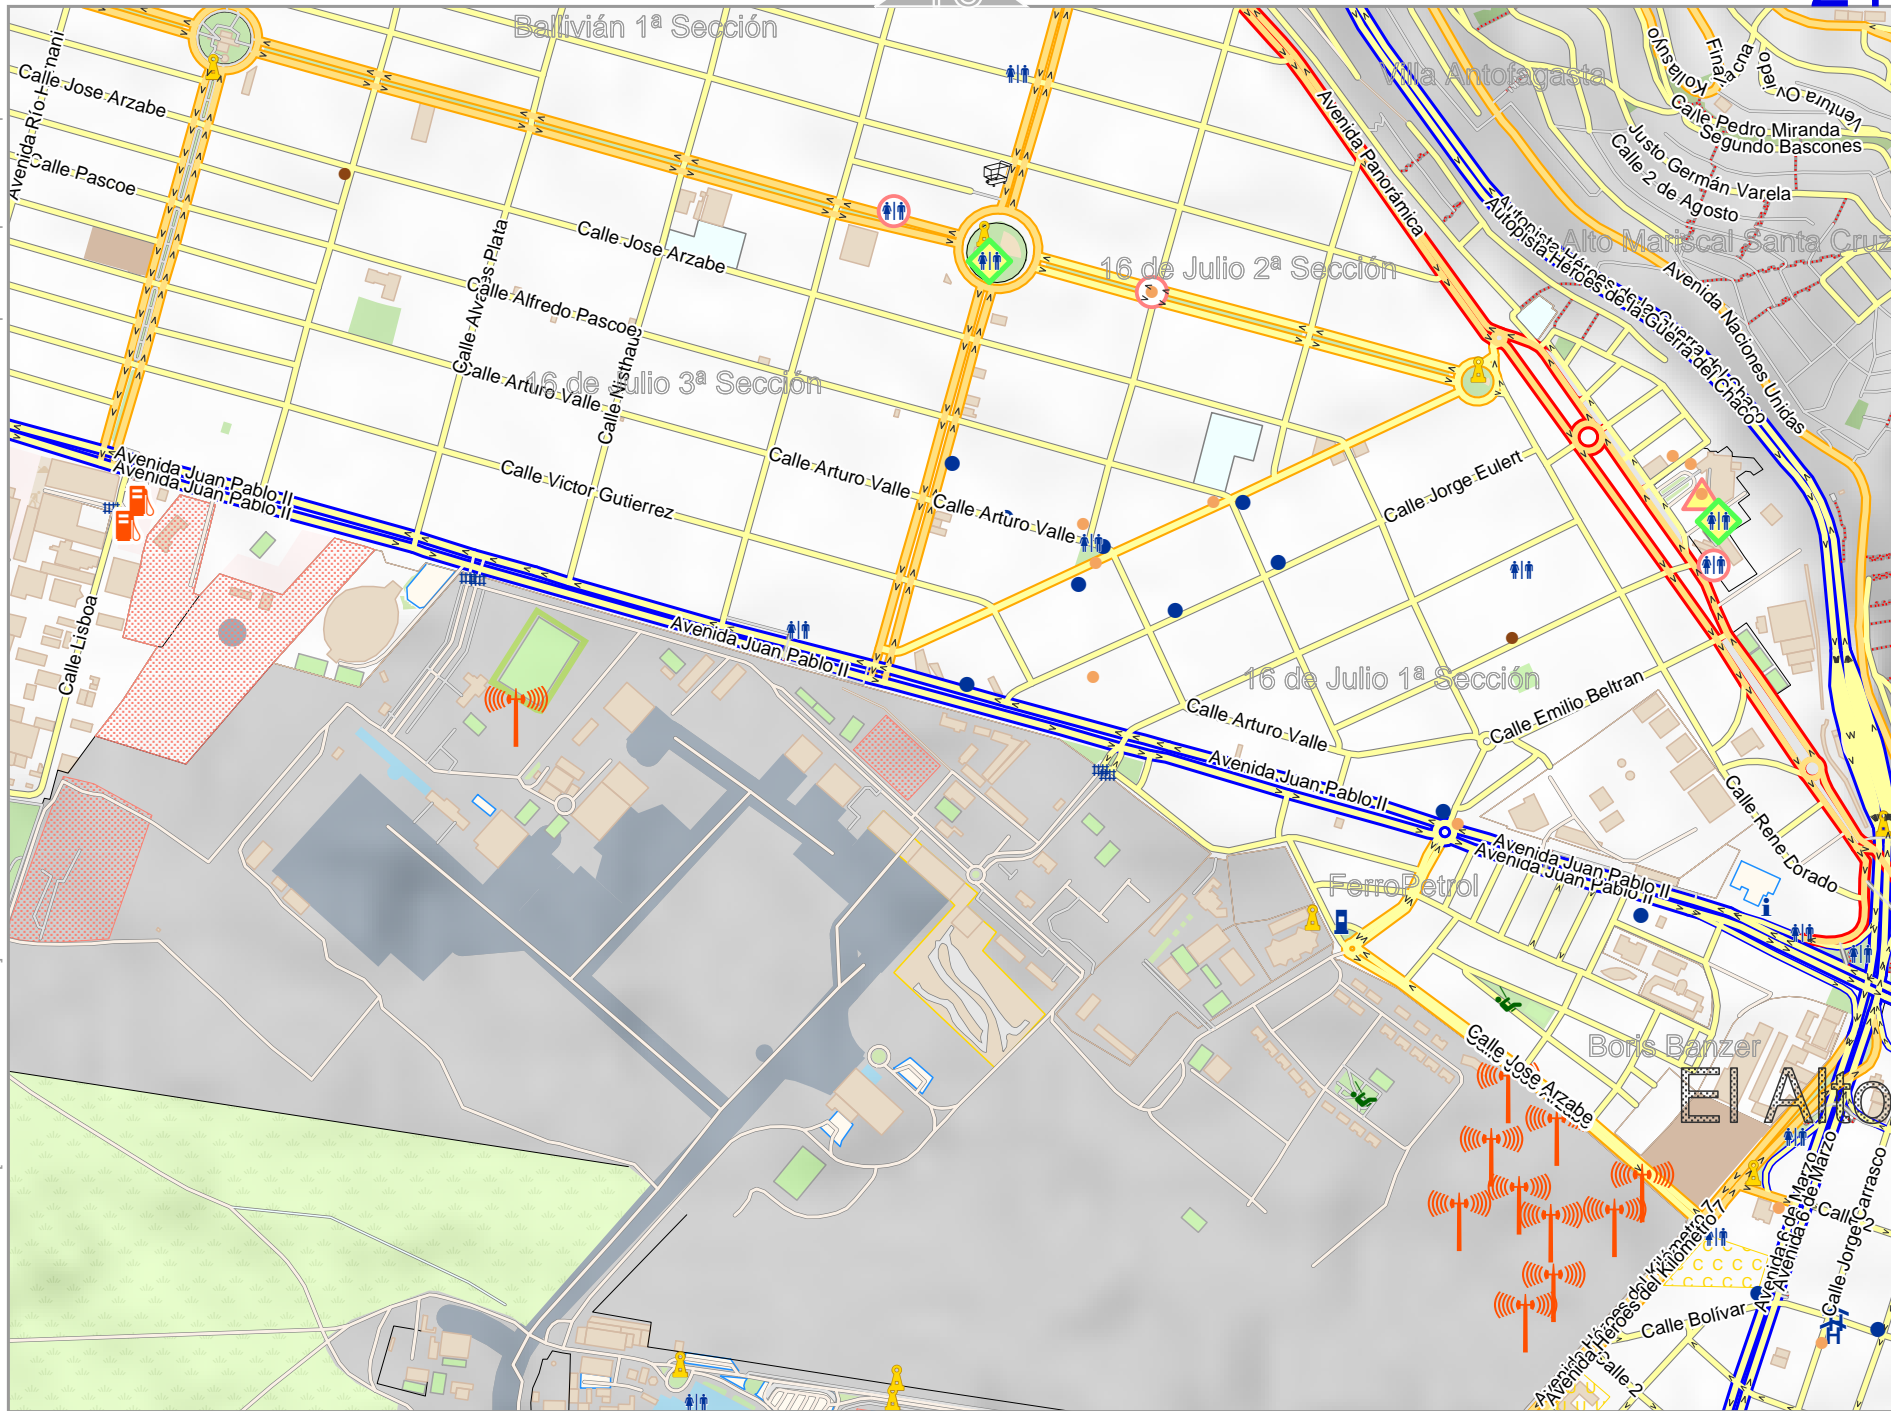

lon -68.09234 lat -16.49189 [nom. scale = 1 / 10000]

0 100 m 1000 m

LA PAZ - BOLIVIA

Map data © OpenStreetMap contributors

lon -68.18576 lat -16.50869 [nom. scale = 1 / 10000]

lon -68.16241 lat -16.49189

pdfmap, 20220912, 203615, LA PAZ - BOLIVIA, -68.127 -16.466 -023.pdf