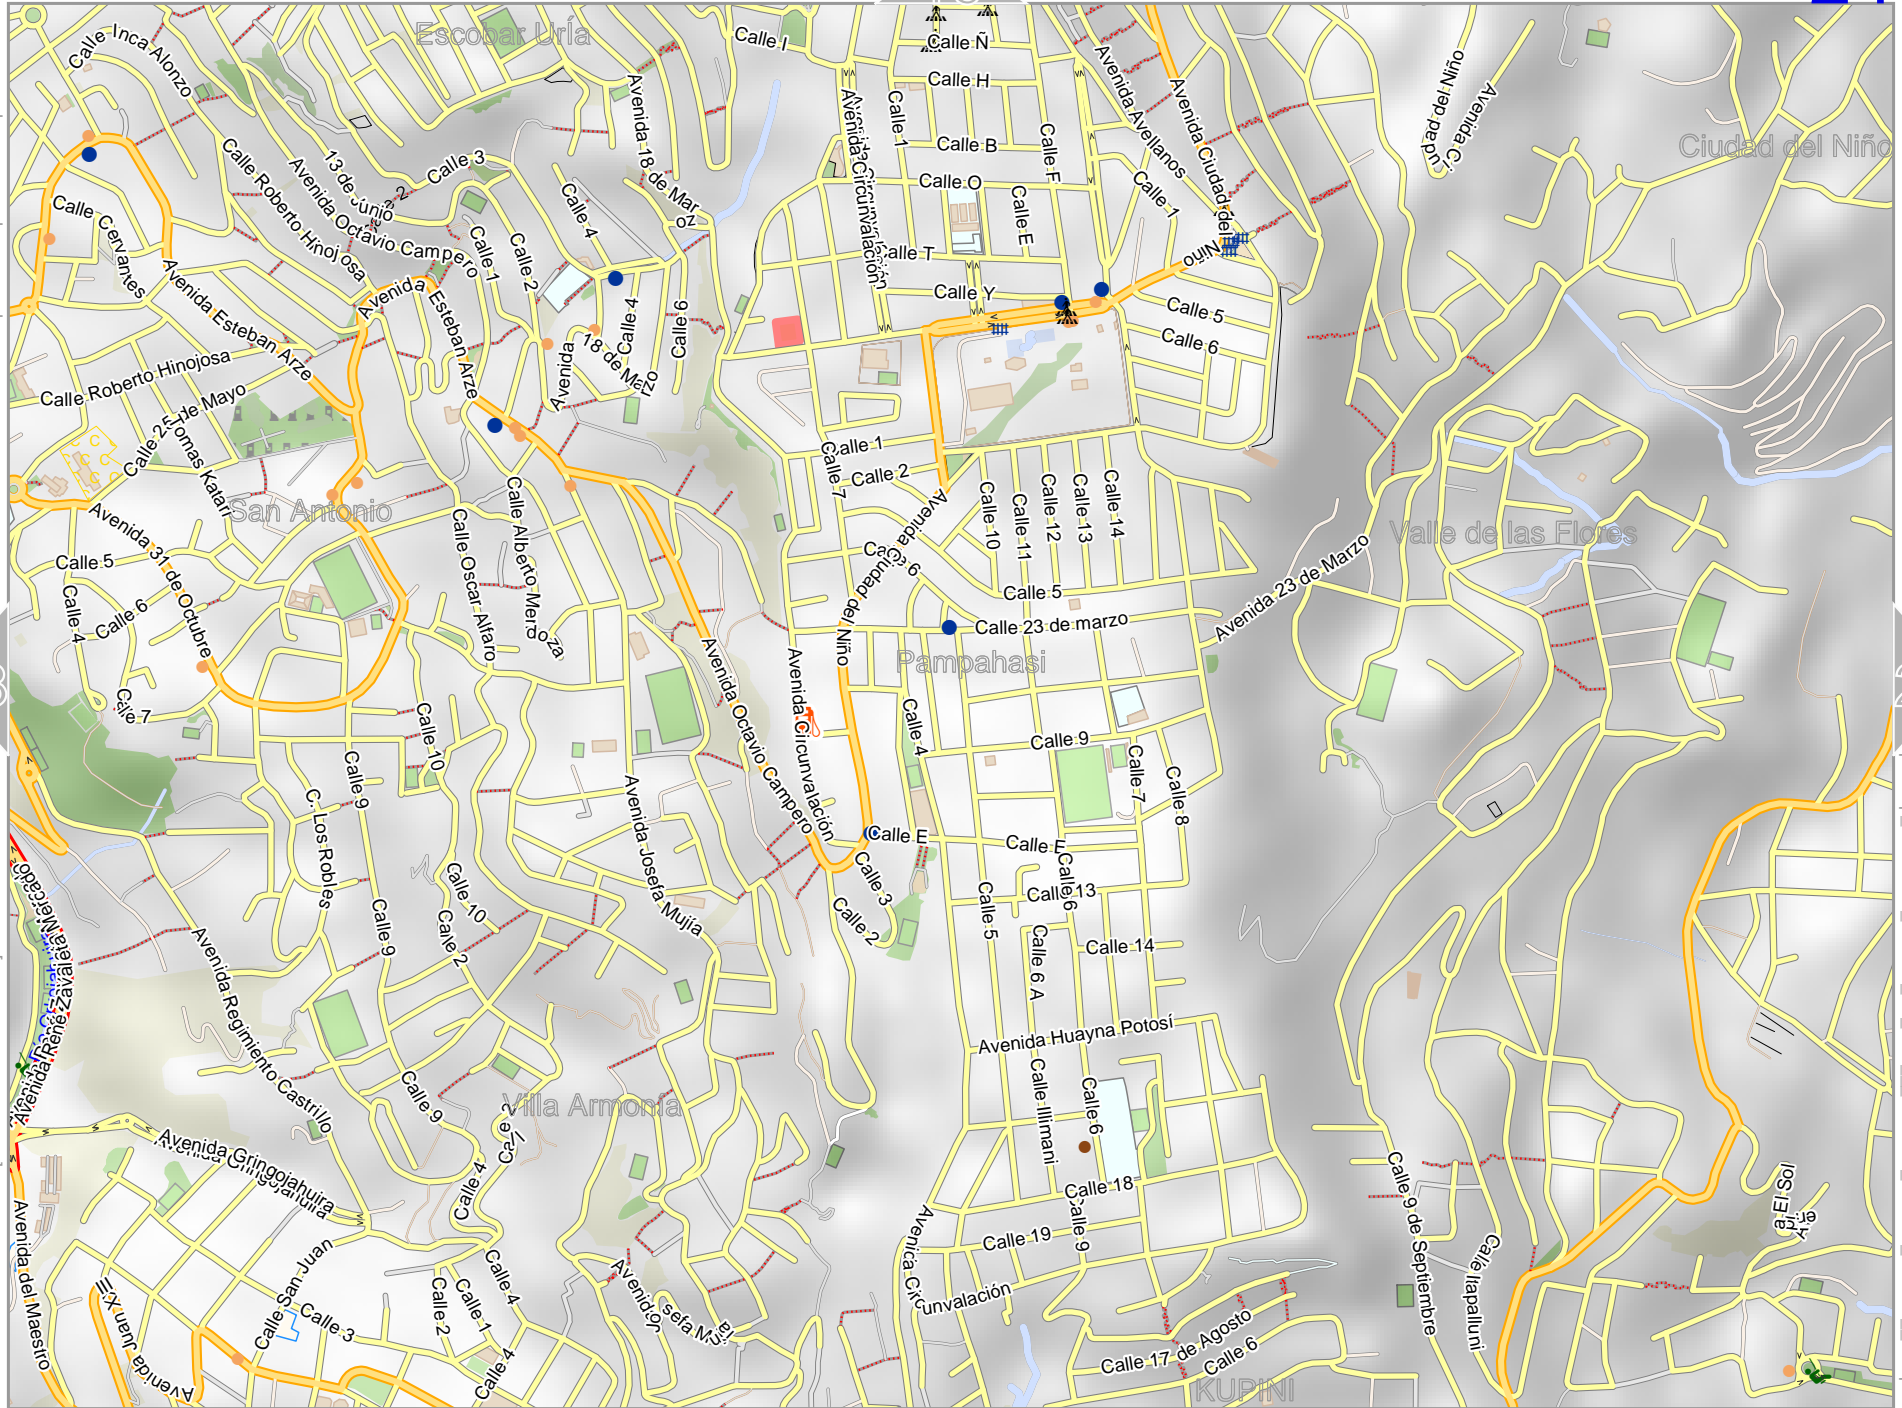

3

Map data © OpenStreetMap contributors

lon -68.11569 lat -16.44149

7

lon -68.13905 lat -16.45829 [nom. scale = 1 / 10000]

pdfmap_20220912_203615_LA_PAZ_BOLIVIA_-68.127_-16.466_023.pdf

Quebrada Tangani

13

LA PAZ - BOLIVIA

18

22

24

Map data © OpenStreetMap contributors

lon -68.115691 lat -16.49189

lon -68.13905 lat -16.50869 [nom. scale = 1 / 10000]

pdfmap, 20220912, 203615, LA PAZ - BOLIVIA -68.127 -16.466 -023.pdf

0 100 m 1000 m

Map data © OpenStreetMap contributors

lon -68.09234 lat -16.49189

23

25

lon -68.11569 lat -16.50869 [nom. scale = 1 / 100000]

pdfmap, 20220912, 203615, LA_PAZ_BOLIVIA, -68.127, -16.466, 023.pdf

20

24

Map data © OpenStreetMap contributors

lon -65.06938 lat -16.49189

pdfmap_20220912_203615_LA_PAZ_BOLIVIA_-65.127_-16.466_023.pdf

lon -68.09234 lat -16.50869 [nrm. scale = 1 / 10000]