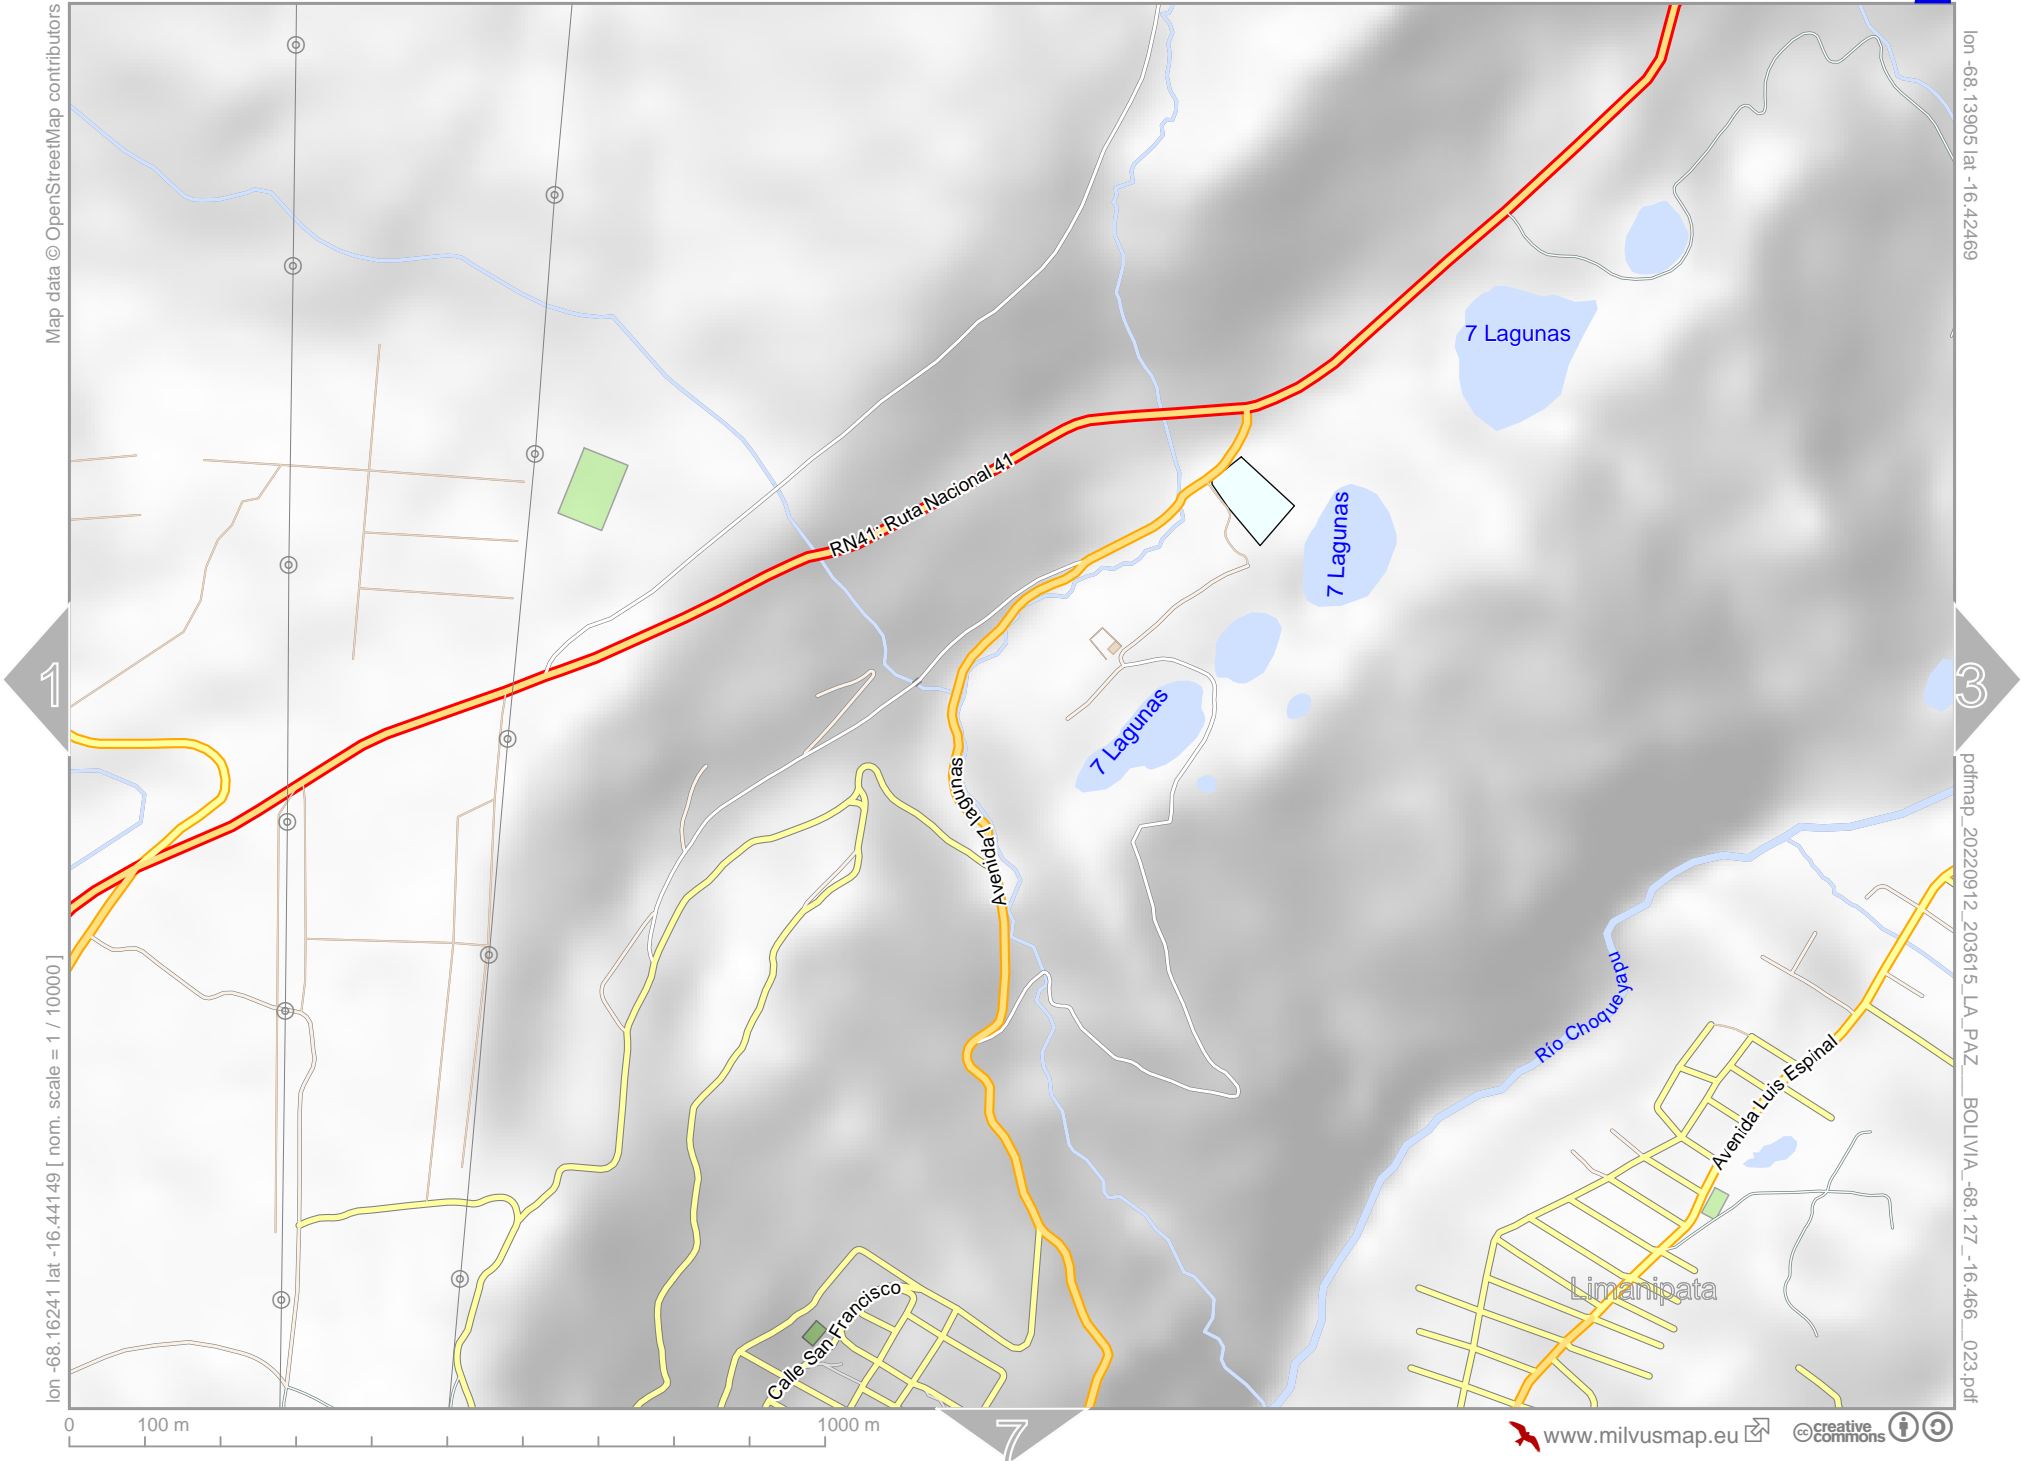

Map data © OpenStreetMap contributors

lon -68.16241 lat -16.44149 [ncom. scale = 1 / 10000]

lon -68.13905 lat -16.42469

pdfmap_20220912_203615_LA_PAZ_BOLIVIA_-68.127_-16.466_023.pdf

LA PAZ - BOLIVIA

Map data © OpenStreetMap contributors

lon -68.13905 lat -16.44149 [ncm. scale = 1 / 10000]

lon -68.11569 lat -16.42469

pdfmap_20220912_203615_LA_PAZ_BOLIVIA_-68.127_-16.466_023.pdf

2

4

8

LA PAZ - BOLIVIA

Map data © OpenStreetMap contributors

lon -68.09234 lat -16.42469

lon -68.11569 lat -16.44149 [ncm. scale = 1 / 10000]

pdfmap_20220912_203615_LA_PAZ_BOLIVIA_-68.127_-16.466_023.pdf

0 100 m 1000 m

Map data © OpenStreetMap contributors

lon -68.09234 lat -16.44149 [ncom. scale = 1 / 10000]

3

Map data © OpenStreetMap contributors

lon -68.11569 lat -16.44149

7

lon -68.13905 lat -16.45829 [nom. scale = 1 / 10000]

pdfmap_20220912_203615_LA_PAZ_BOLIVIA_-68.127_-16.466_023.pdf

Quebrada Tangani

13