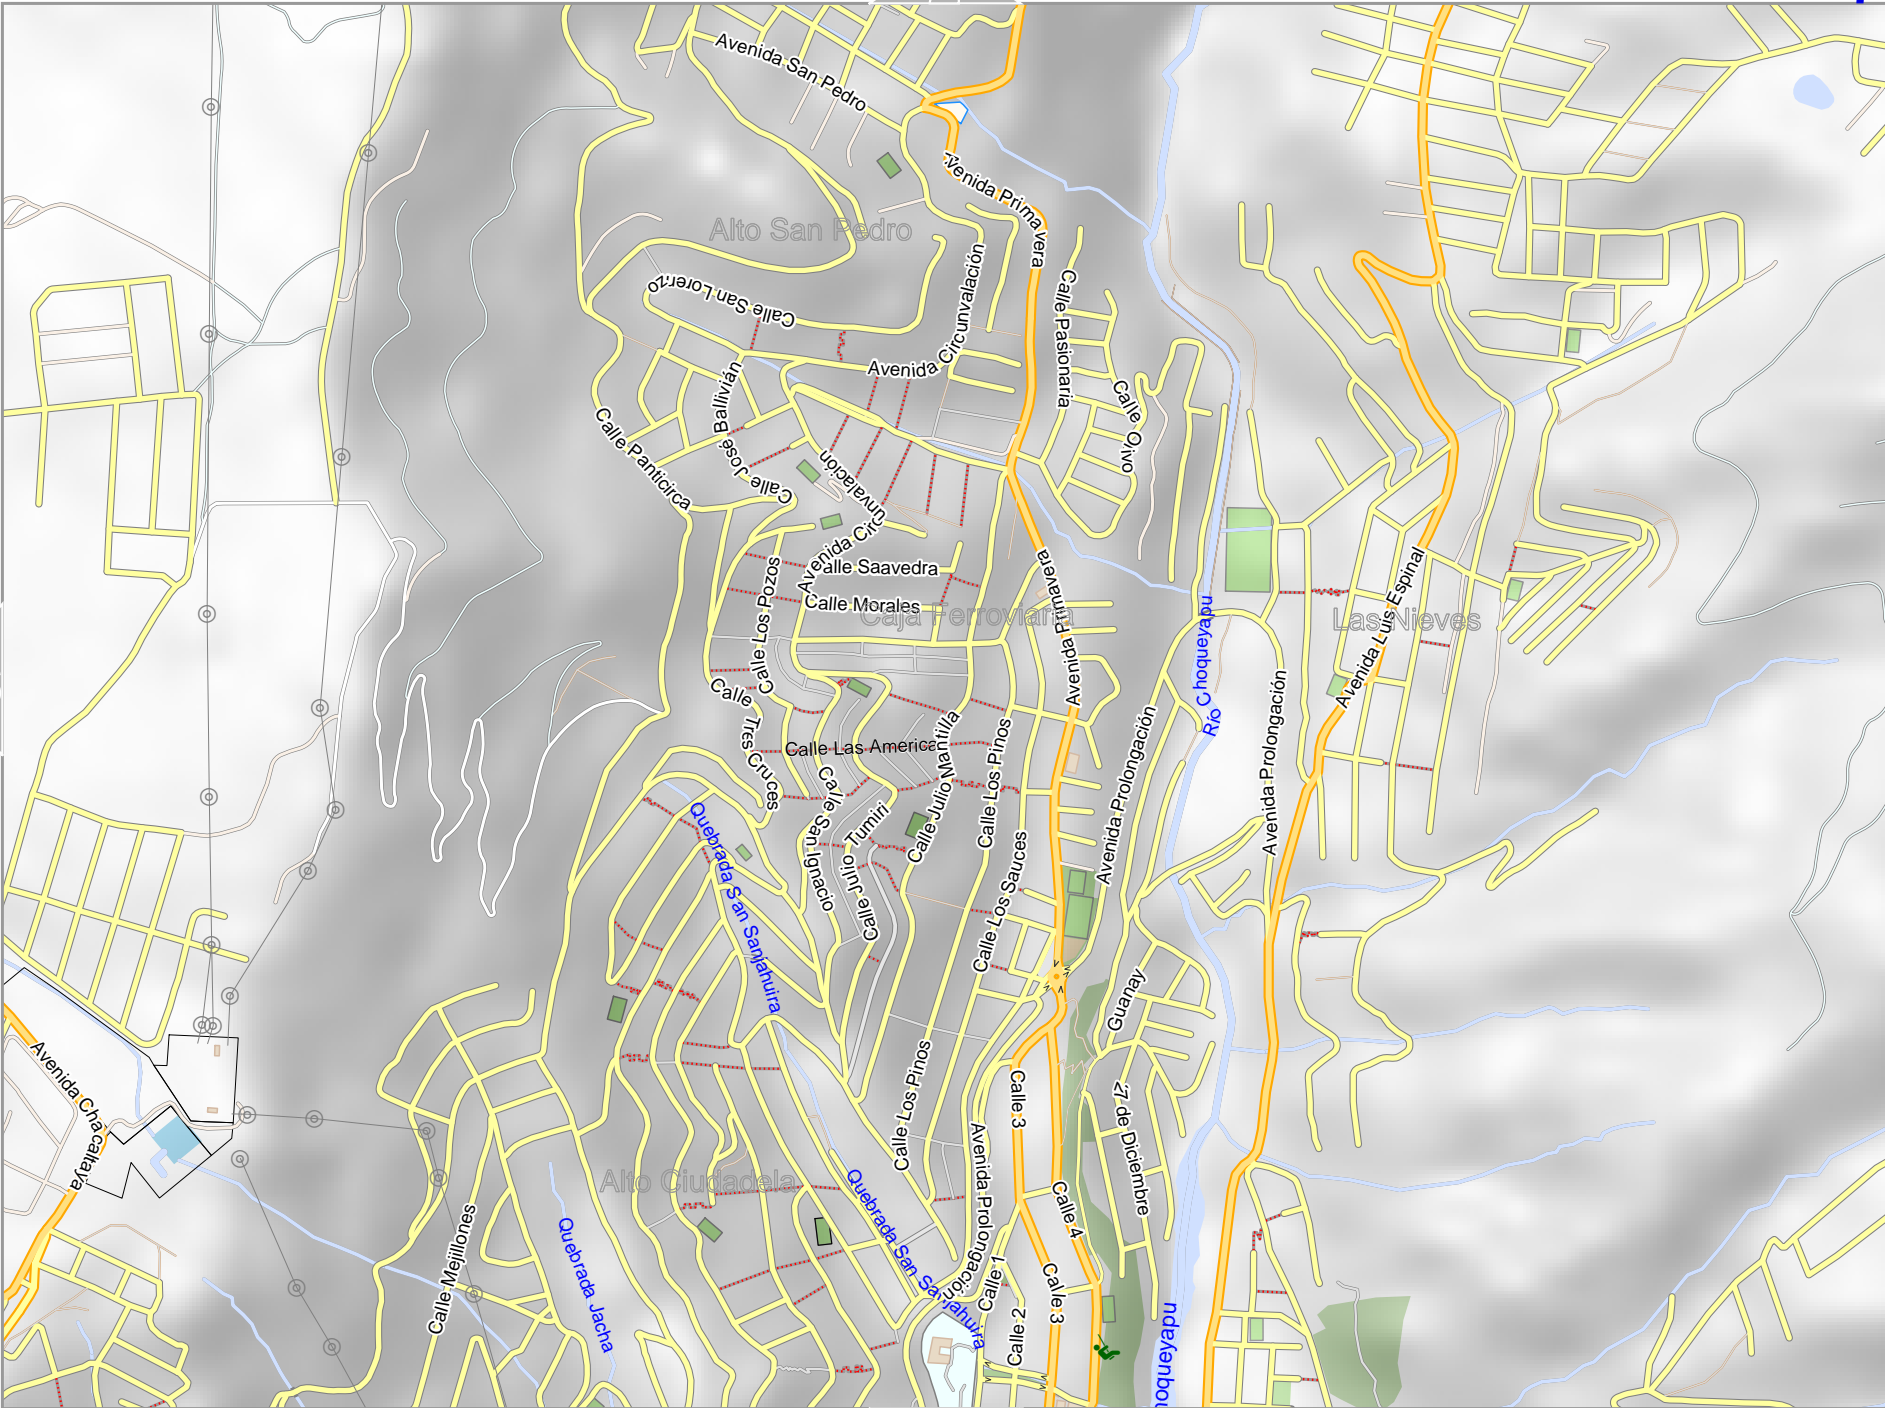

4

lon -68.06898 lat -16.42469

pdfmap_20220912_203615_LA_PAZ_BOLIVIA_-68.127_-16.466_023.pdf

0 100 m 1000 m

10

Map data © OpenStreetMap contributors

lon -68.18576 lat -16.45829 [ncm. scale = 1 / 10000]

lon -68.16241 lat -16.44149

pdfmap, 20220912_203615_LA_PAZ_BOLIVIA_-68.127_-16.466_023.pdf

Map data © OpenStreetMap contributors

lon -68.13905 lat -16.44149

lon -68.16241 lat -16.45829 [nom. scale = 1 / 10000]

pdfmap, 20220912, 203615, LA_PAZ_BOLIVIA, -68.127, -16.466, 023.pdf

3

Map data © OpenStreetMap contributors

lon -68.11569 lat -16.44149

7

lon -68.13905 lat -16.45829 [nom. scale = 1 / 10000]

pdfmap_20220912_203615_LA_PAZ_BOLIVIA_-68.127_-16.466_023.pdf

Quebrada Tangani

13

5

Map data © OpenStreetMap contributors

lon -68.09234 lat -16.45829 [nom. scale = 1 / 10000]

lon -68.06898 lat -16.44149

pdfmap_20220912_203615_LA_PAZ_BOLIVIA_-68.127_-16.466_023.pdf

15

Map data © OpenStreetMap contributors