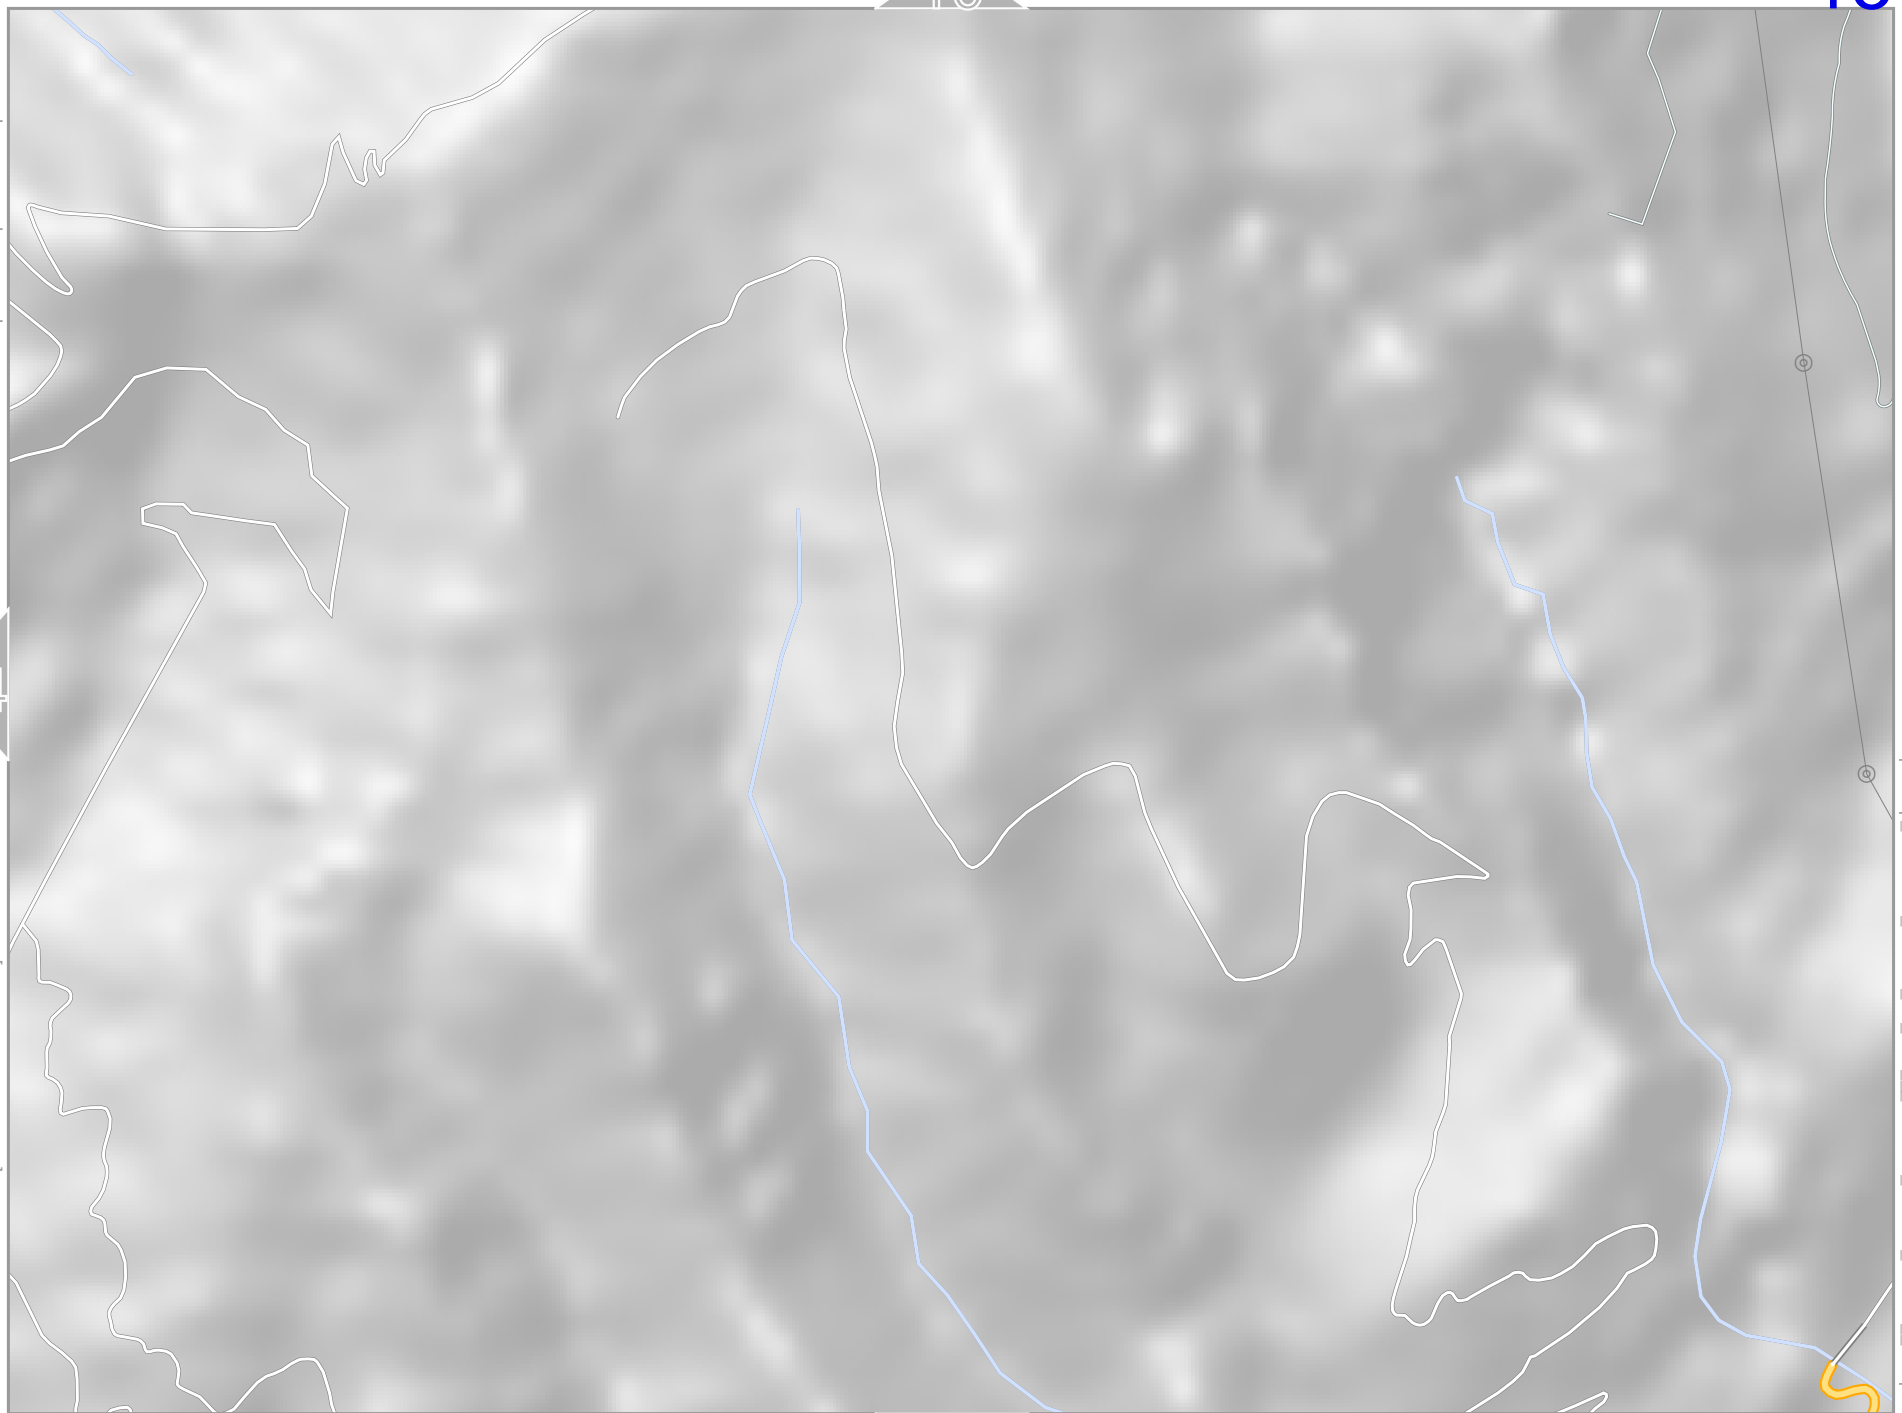

3

Map data © OpenStreetMap contributors

lon -68.11569 lat -16.44149

7

lon -68.13905 lat -16.45829 [nom. scale = 1 / 10000]

pdfmap_20220912_203615_LA_PAZ_BOLIVIA_-68.127_-16.466_023.pdf

Quebrada Tangani

13

14

20

Map data © OpenStreetMap contributors

lon -68.09234 lat -16.47509 [nom. scale = 1 / 10000]

lon -68.06898 lat -16.45829

pdfmap_20220912_203615_LA_PAZ_BOLIVIA_-68.127_-16.466_023.pdf

Map data © OpenStreetMap contributors

lon -68.115691 lat -16.47509

[lon -68.13905 lat -16.49189 [nom. scale = 1 / 100000

pdfmap, 20220912, 203615, LA.PAZ BOLIVIA, -68.127 -16.466 -023.pdf

Map data © OpenStreetMap contributors

lon -66.09234 lat -16.47509