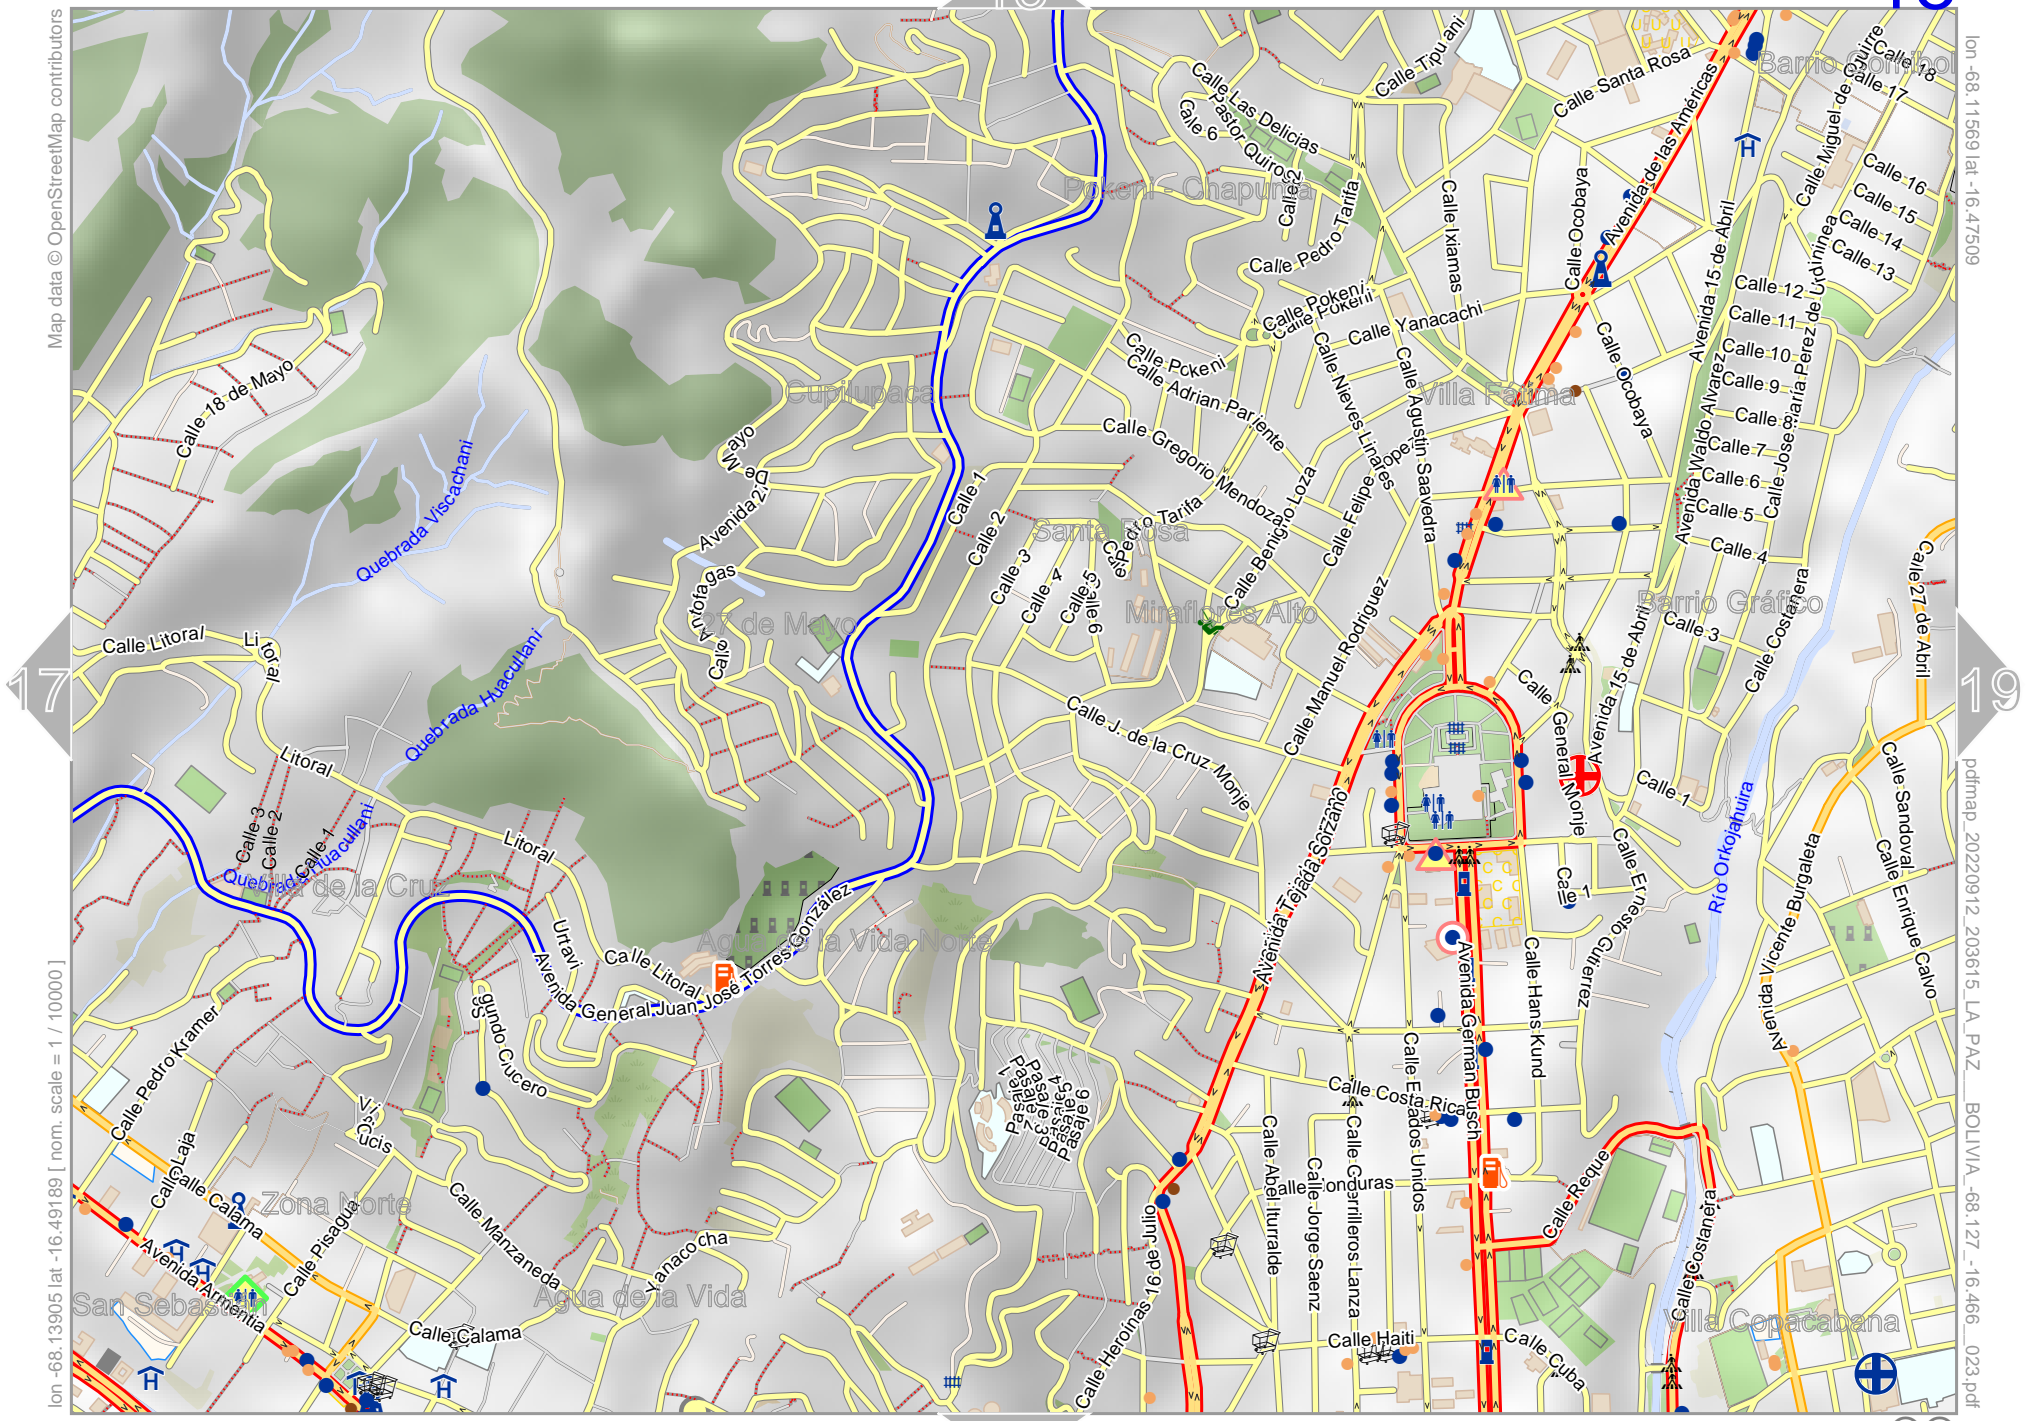

3

Map data © OpenStreetMap contributors

lon -68.11569 lat -16.44149

7

lon -68.13905 lat -16.45829 [nom. scale = 1 / 10000]

pdfmap_20220912_203615_LA_PAZ_BOLIVIA_-68.127_-16.466_023.pdf

Quebrada Tangani

13

5

Map data © OpenStreetMap contributors

lon -68.09234 lat -16.45829 [nom. scale = 1 / 10000]

lon -68.06898 lat -16.44149

pdfmap_20220912_203615_LA_PAZ_BOLIVIA_-68.127_-16.466_023.pdf

15

Map data © OpenStreetMap contributors

14

20

Map data © OpenStreetMap contributors

lon -68.09234 lat -16.47509 [nom. scale = 1 / 10000]

lon -68.06898 lat -16.45829

pdfmap_20220912_203615_LA_PAZ_BOLIVIA_-68.127_-16.466_023.pdf

Map data © OpenStreetMap contributors

lon -68.115691 lat -16.47509

[lon -68.13905 lat -16.49189 [nom. scale = 1 / 100000

pdfmap, 20220912, 203615, LA.PAZ BOLIVIA, -68.127 -16.466 -023.pdf

Map data © OpenStreetMap contributors

lon -66.09234 lat -16.47509