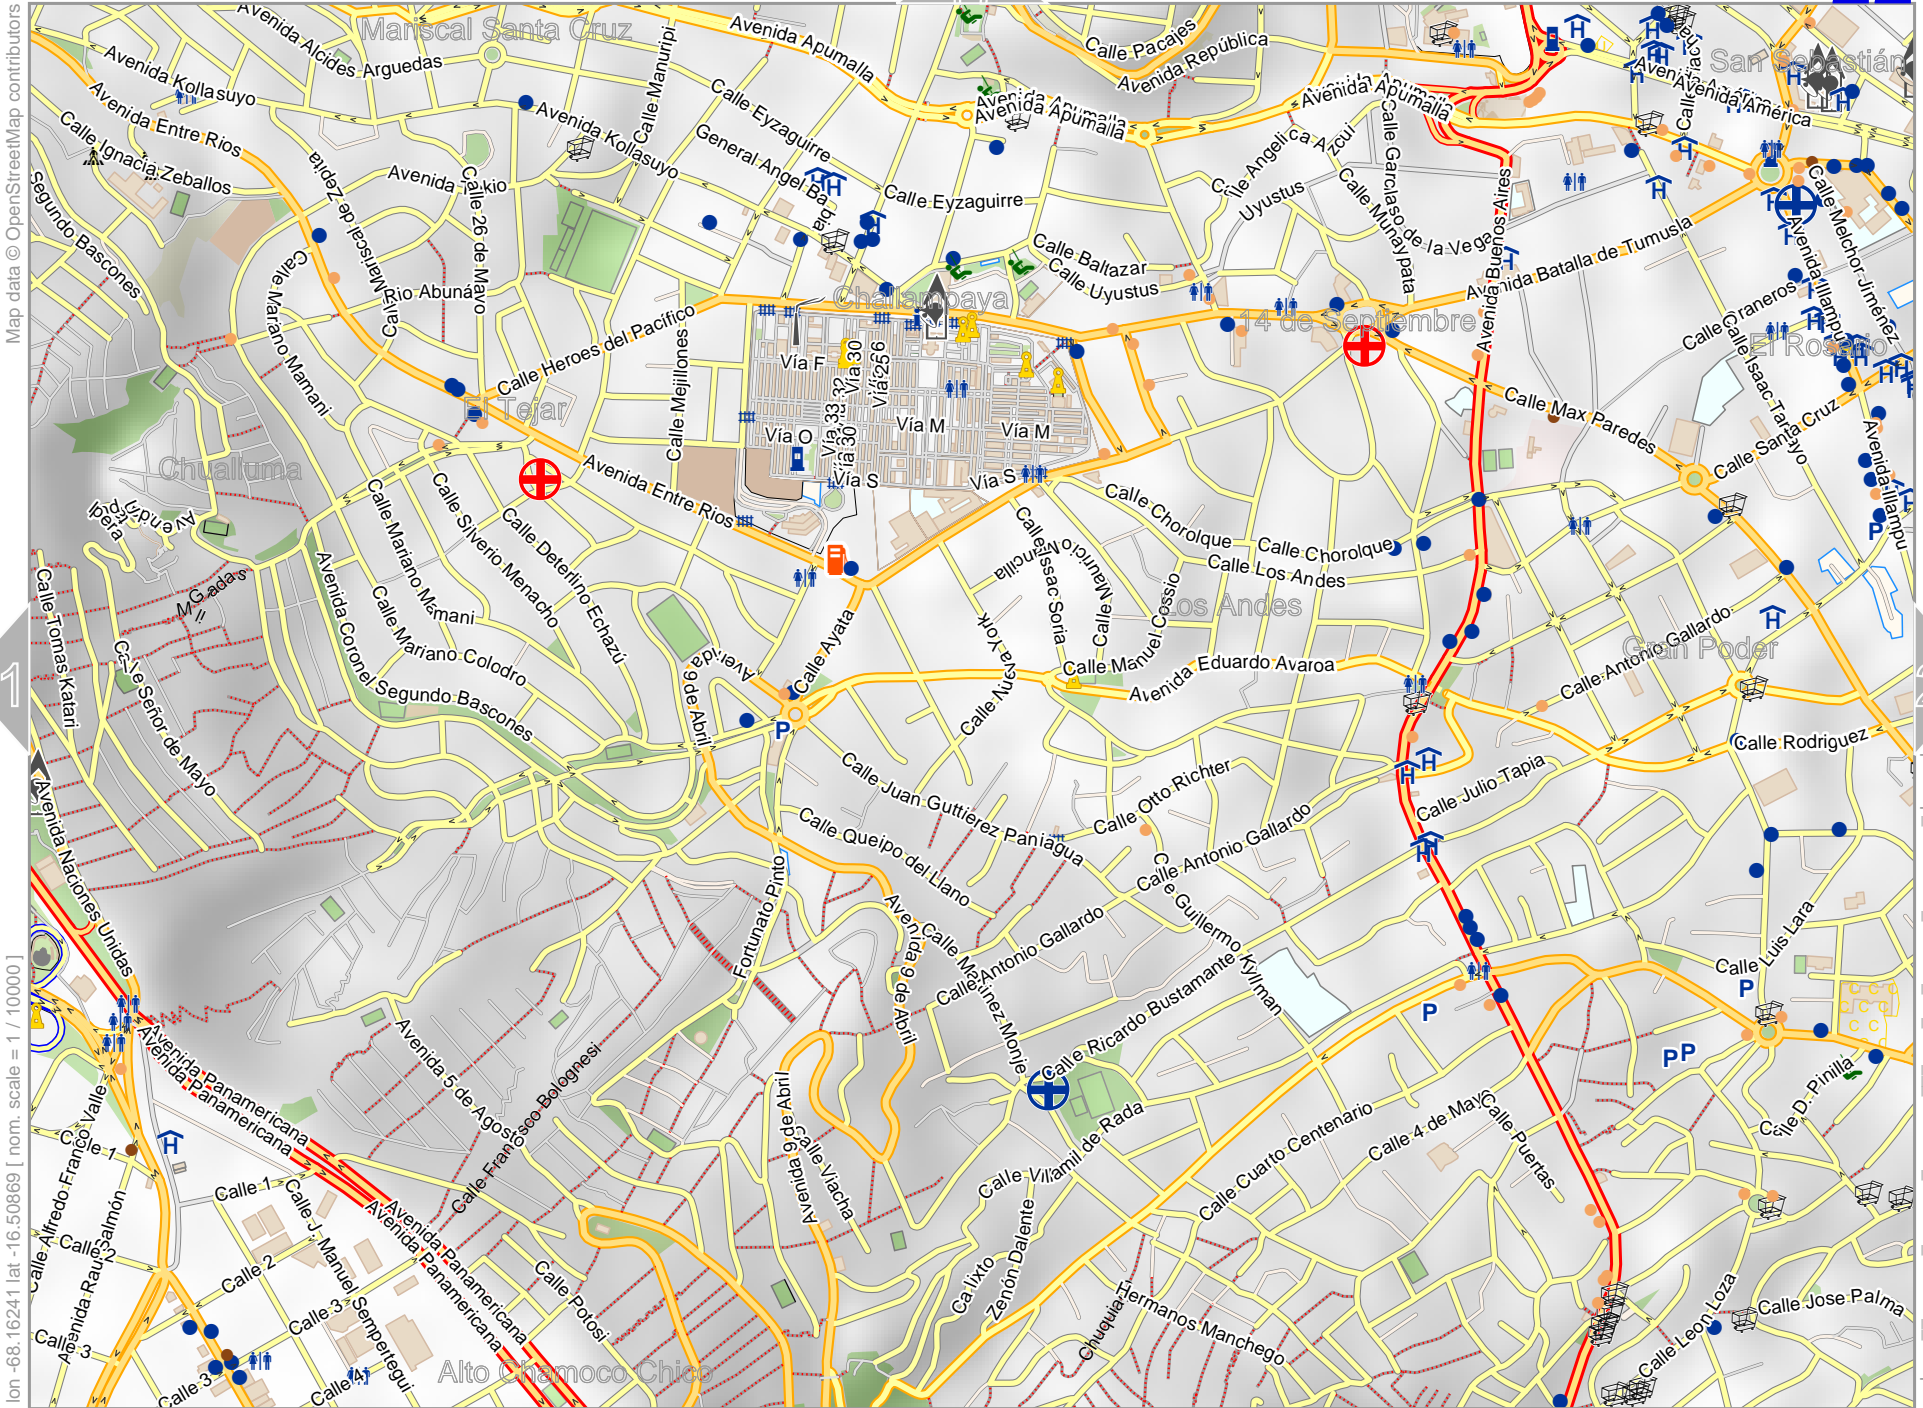

lon -68.09234 lat -16.49189 [nom. scale = 1 / 10000]

0 100 m 1000 m

LA PAZ - BOLIVIA

Map data © OpenStreetMap contributors

lon -68.18576 lat -16.50869 [nom. scale = 1 / 10000]

lon -68.16241 lat -16.49189

pdfmap, 20220912, 203615, LA PAZ - BOLIVIA, -68.127 -16.466 -023.pdf

LA PAZ - BOLIVIA

Map data © OpenStreetMap contributors

lon -68.13905 lat -16.49189

21

23

lon -68.16241 lat -16.50869 [nom. scale = 1 / 10000]

pdfmap, 20220912, 203615, LA.PAZ - BOLIVIA -68.127 -16.466 -023.pdf

LA PAZ - BOLIVIA

18

22

24

Map data © OpenStreetMap contributors

lon -68.115691 lat -16.49189

lon -68.13905 lat -16.50869 [nom. scale = 1 / 10000]

pdfmap, 20220912, 203615, LA PAZ - BOLIVIA -68.127 -16.466 -023.pdf

20

24

Map data © OpenStreetMap contributors

lon -65.06938 lat -16.49189

pdfmap_20220912_203615_LA_PAZ_BOLIVIA_-65.127_-16.466_023.pdf

lon -68.09234 lat -16.50869 [nrm. scale = 1 / 10000]