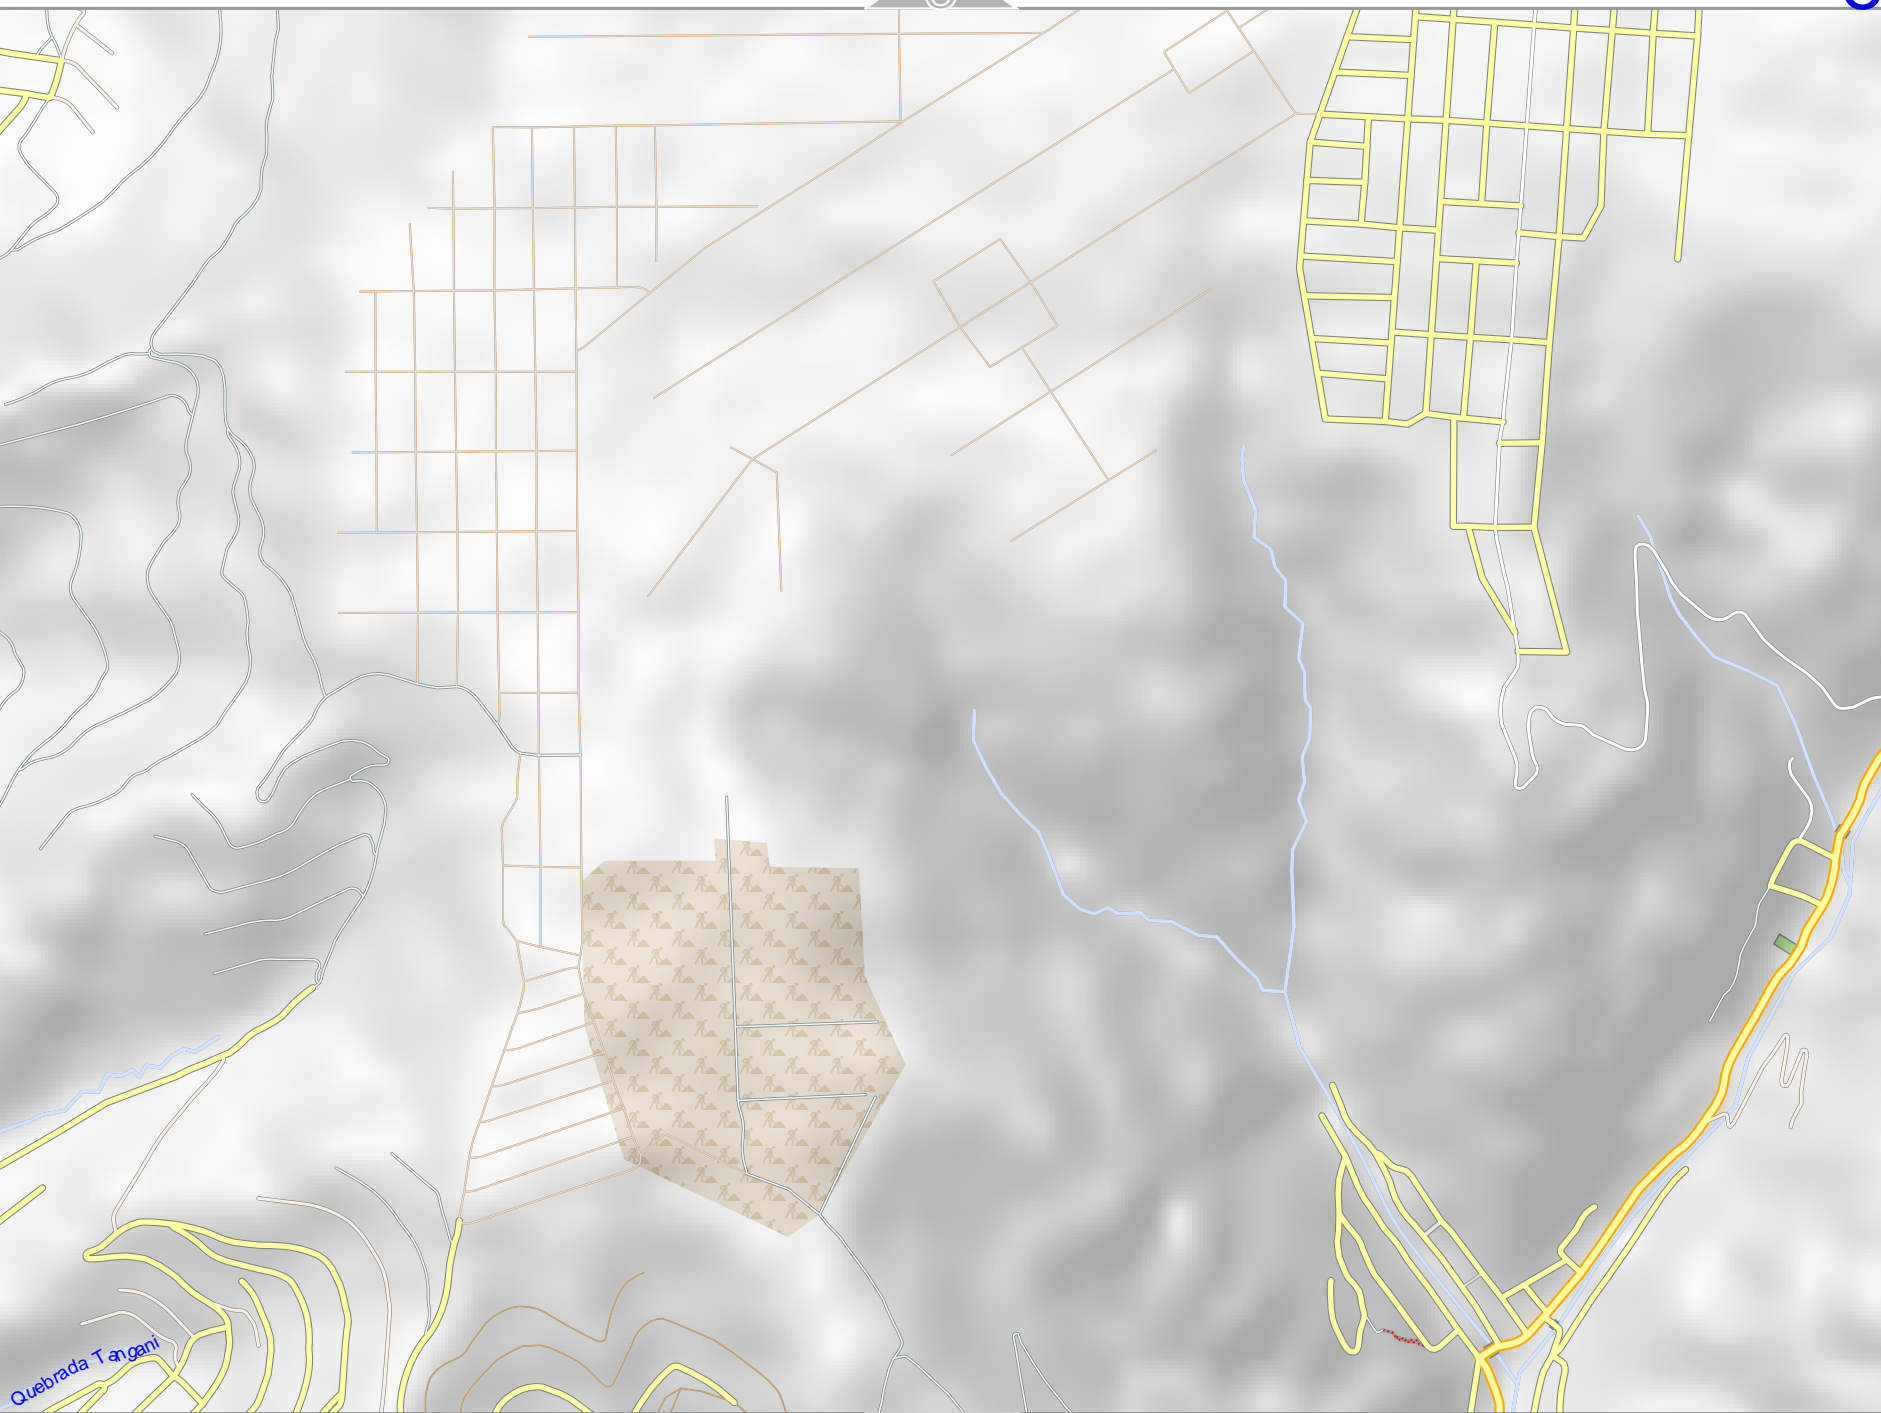

pdfmap, 20220912_203615_LA_PAZ_BOLIVIA_-68.127_-16.466_023.pdf

Map data © OpenStreetMap contributors

lon -68.13905 lat -16.44149

lon -68.16241 lat -16.45829 [nom. scale = 1 / 10000]

pdfmap, 20220912, 203615, LA_PAZ_BOLIVIA, -68.127, -16.466, 023.pdf

3

Map data © OpenStreetMap contributors

lon -68.11569 lat -16.44149

7

lon -68.13905 lat -16.45829 [nom. scale = 1 / 10000]

pdfmap_20220912_203615_LA_PAZ_BOLIVIA_-68.127_-16.466_023.pdf

Quebrada Tangani

13

Map data © OpenStreetMap contributors

lon -68.11569 lat -16.45829 [nom. scale = 1 / 10000]

lon -68.09234 lat -16.44149

pdfmap_20220912_203615_LA_PAZ_BOLIVIA_-68.127_-16.466_-023.pdf

LA PAZ - BOLIVIA

10 top

5

Map data © OpenStreetMap contributors

lon -68.09234 lat -16.45829 [nom. scale = 1 / 10000]

lon -68.06898 lat -16.44149

pdfmap_20220912_203615_LA_PAZ_BOLIVIA_-68.127_-16.466_023.pdf

15

Map data © OpenStreetMap contributors