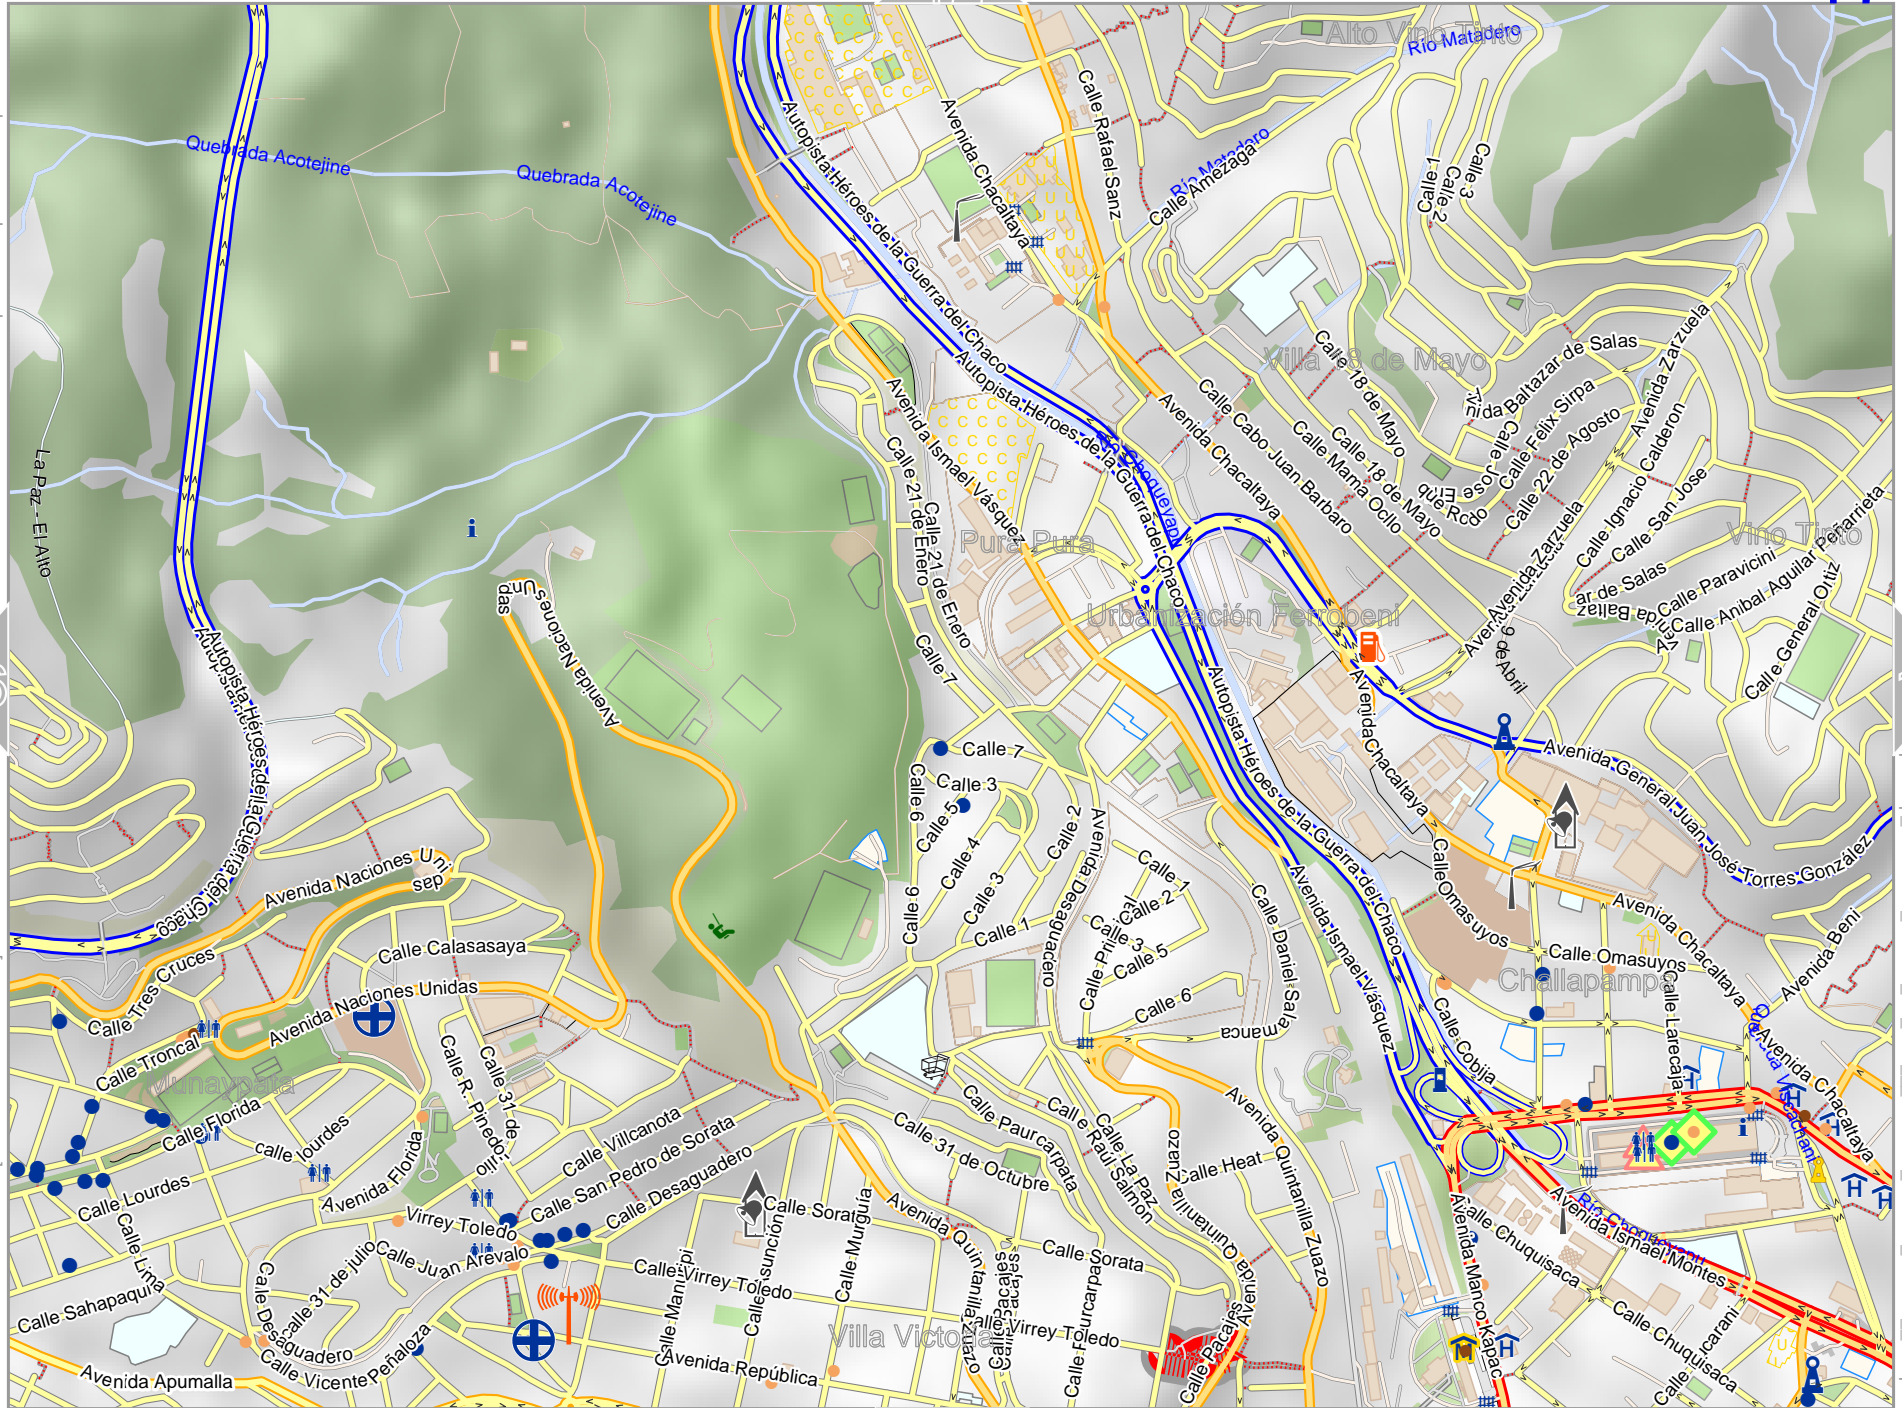

3

Map data © OpenStreetMap contributors

lon -68.11569 lat -16.44149

7

lon -68.13905 lat -16.45829 [nom. scale = 1 / 10000]

pdfmap_20220912_203615_LA_PAZ_BOLIVIA_-68.127_-16.466_023.pdf

Quebrada Tangani

13

14

20

Map data © OpenStreetMap contributors

lon -68.09234 lat -16.47509 [nom. scale = 1 / 10000]

lon -68.06898 lat -16.45829

pdfmap_20220912_203615_LA_PAZ_BOLIVIA_-68.127_-16.466_023.pdf

Map data © OpenStreetMap contributors

lon -68.115691 lat -16.47509

[lon -68.13905 lat -16.49189 [nom. scale = 1 / 100000

pdfmap, 20220912, 203615, LA.PAZ BOLIVIA, -68.127 -16.466 -023.pdf

Map data © OpenStreetMap contributors

lon -66.09234 lat -16.47509