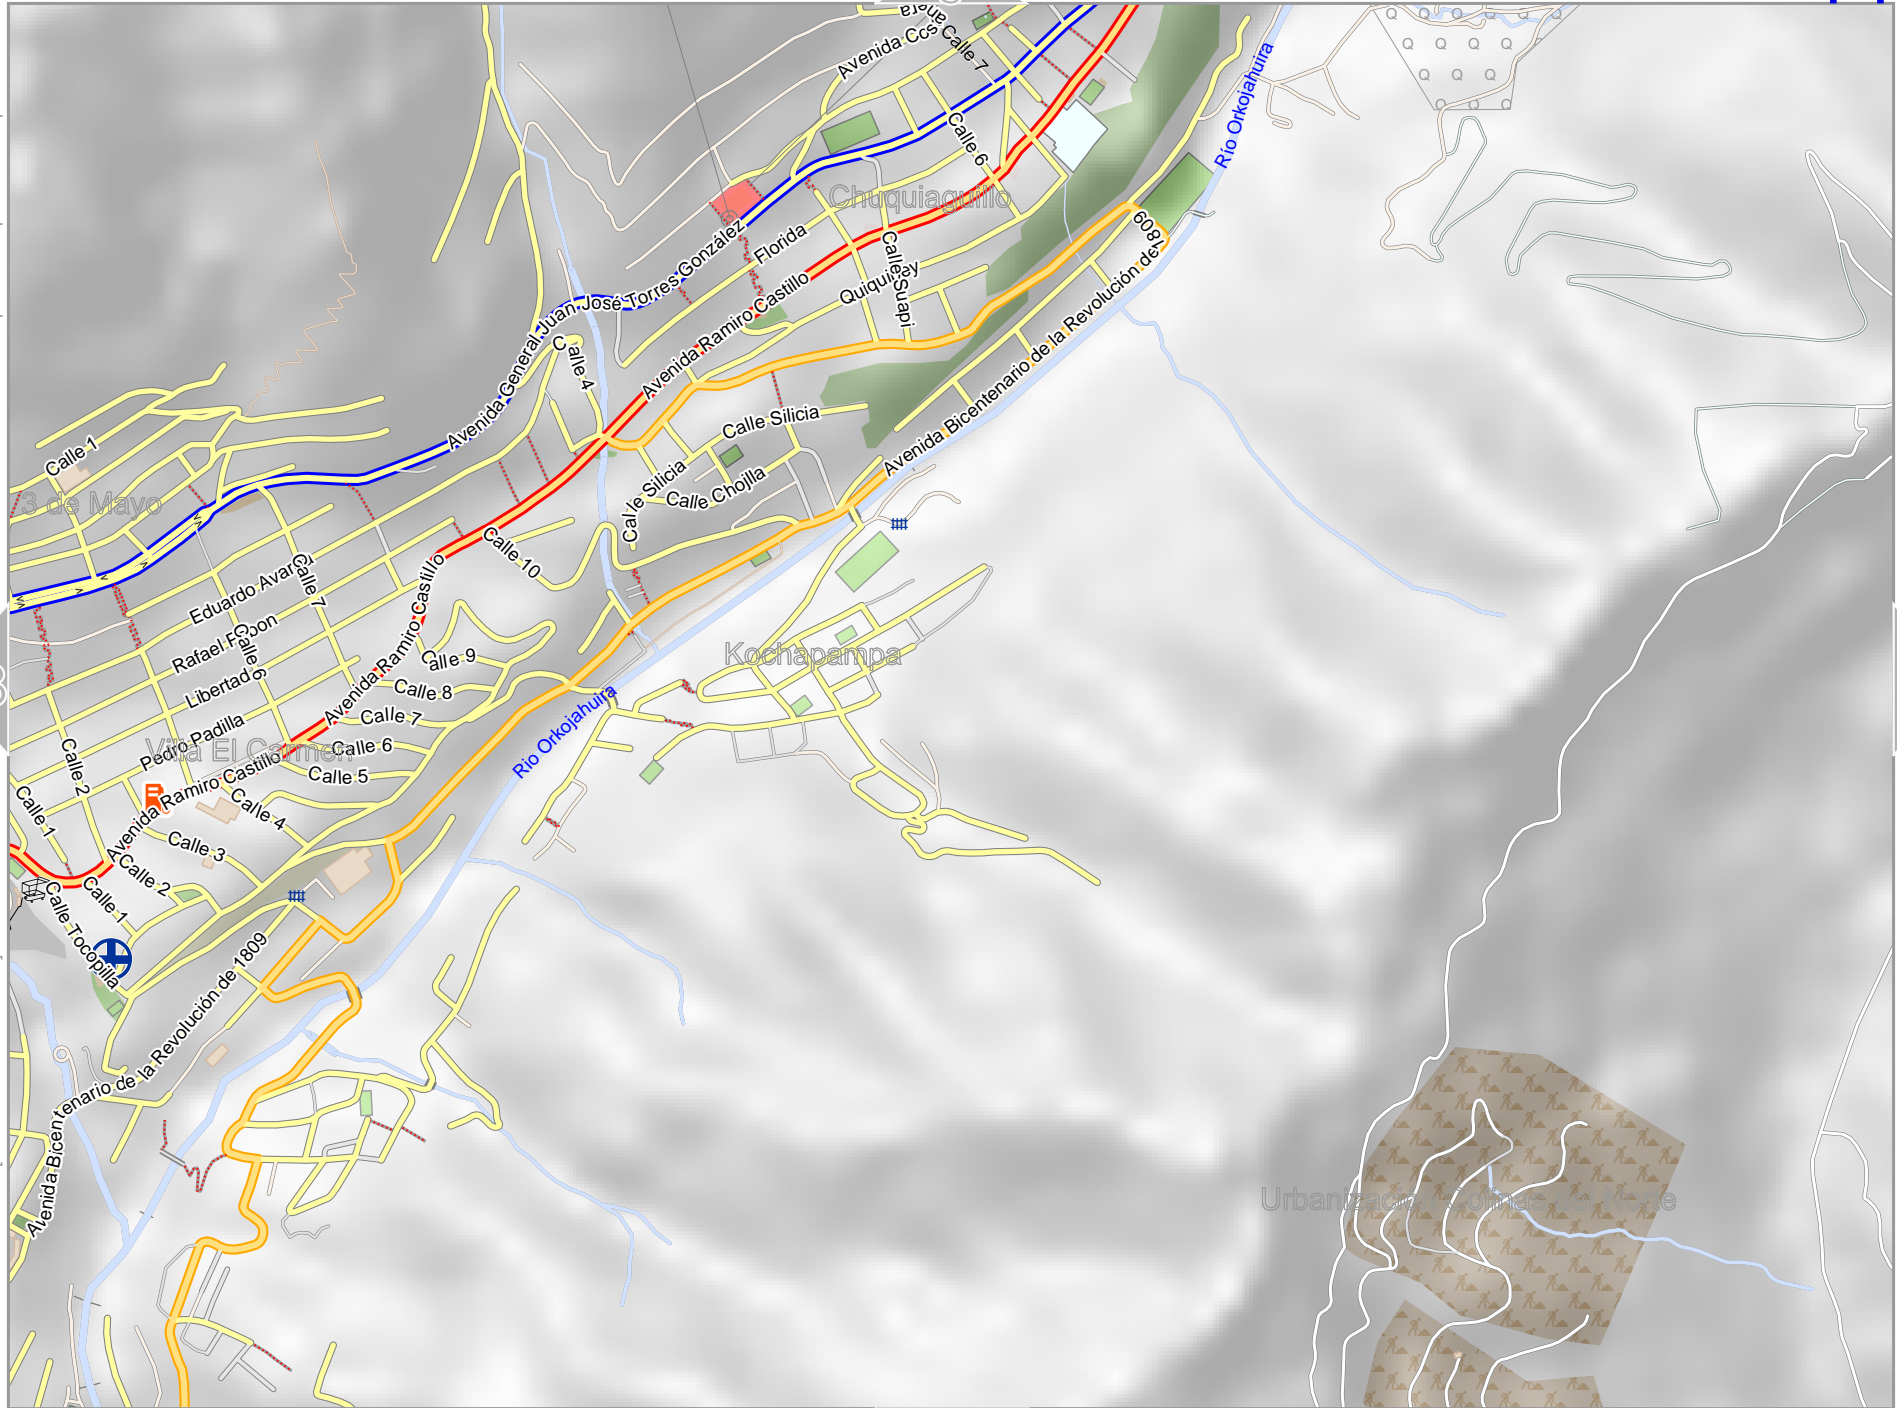

Map data © OpenStreetMap contributors

lon -68.09234 lat -16.45829

13

15

lon -68.11569 lat -16.47509 [nom. scale = 1 / 10000]

pdfmap, 20220912_203615_LA_PAZ_BOLIVIA_-68.127_-16.466_023.pdf

0 100 m 1000 m

19