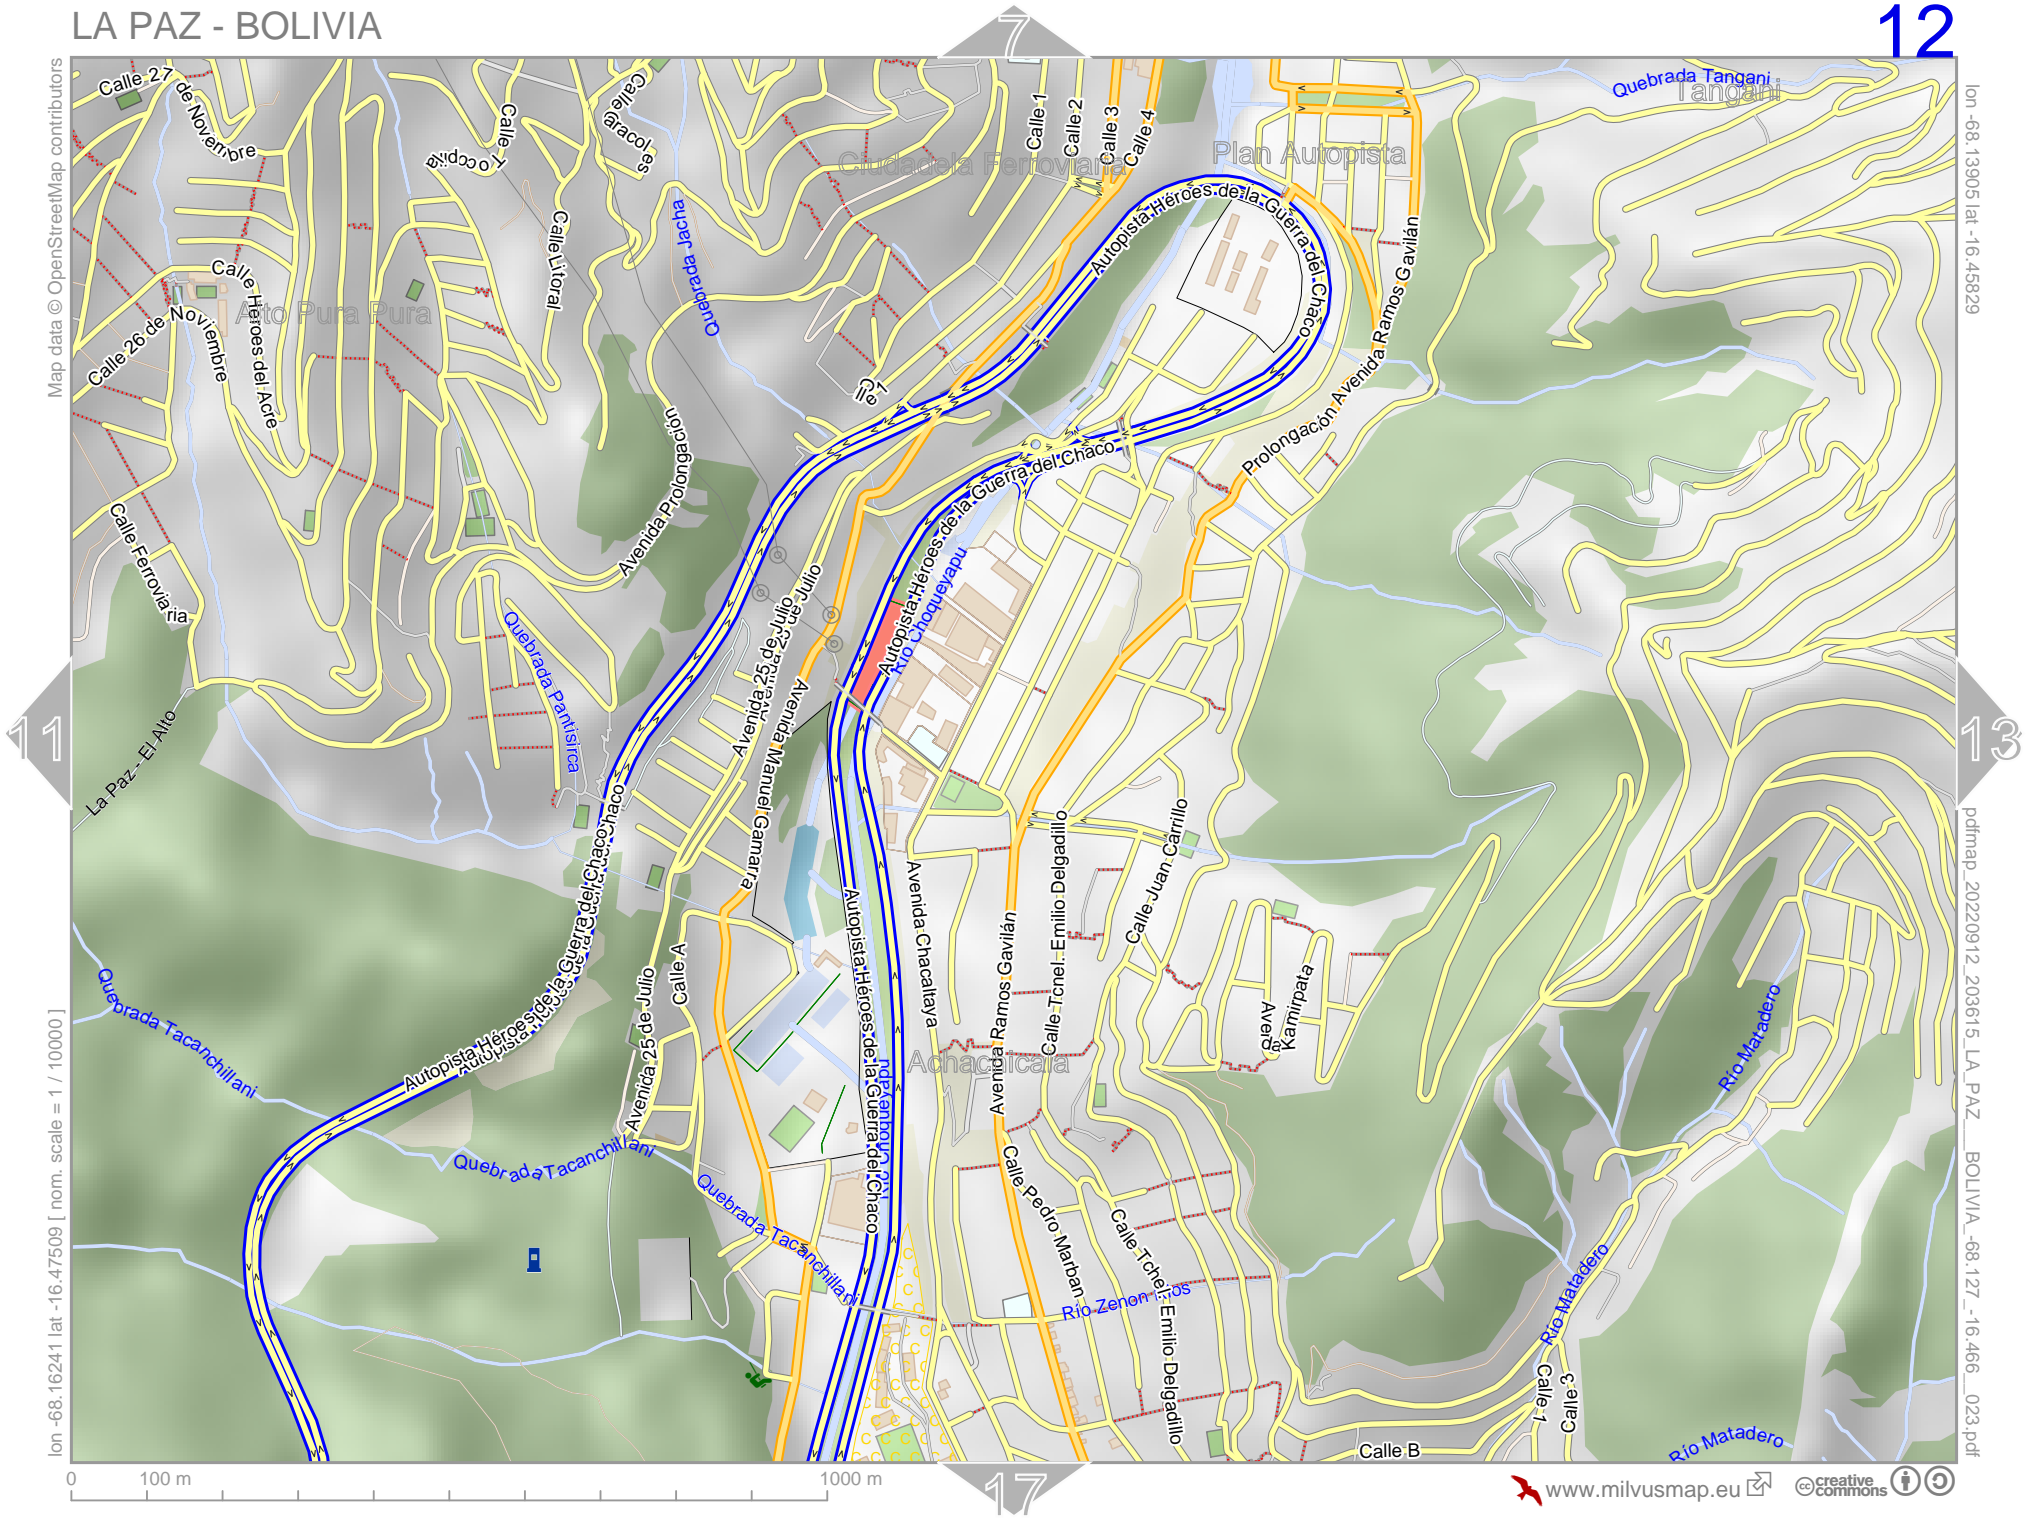

3

Map data © OpenStreetMap contributors

lon -68.11569 lat -16.44149

7

lon -68.13905 lat -16.45829 [nom. scale = 1 / 10000]

pdfmap_20220912_203615_LA_PAZ_BOLIVIA_-68.127_-16.466_023.pdf

Quebrada Tangani

13

Map data © OpenStreetMap contributors

lon -68.11569 lat -16.45829 [nom. scale = 1 / 10000]

lon -68.09234 lat -16.44149

pdfmap_20220912_203615_LA_PAZ_BOLIVIA_-68.127_-16.466_-023.pdf

LA PAZ - BOLIVIA

10 top

5

Map data © OpenStreetMap contributors

lon -68.09234 lat -16.45829 [nom. scale = 1 / 10000]

lon -68.06898 lat -16.44149

pdfmap_20220912_203615_LA_PAZ_BOLIVIA_-68.127_-16.466_023.pdf

15

Map data © OpenStreetMap contributors

lon -68.13905 lat -16.45829

lon -68.16241 lat -16.47509 [nom. scale = 1 / 10000]

pdfmap, 20220912, 203615, LA_PAZ_BOLIVIA, -68.127, -16.466, 023.pdf

Map data © OpenStreetMap contributors

lon -68.09234 lat -16.45829