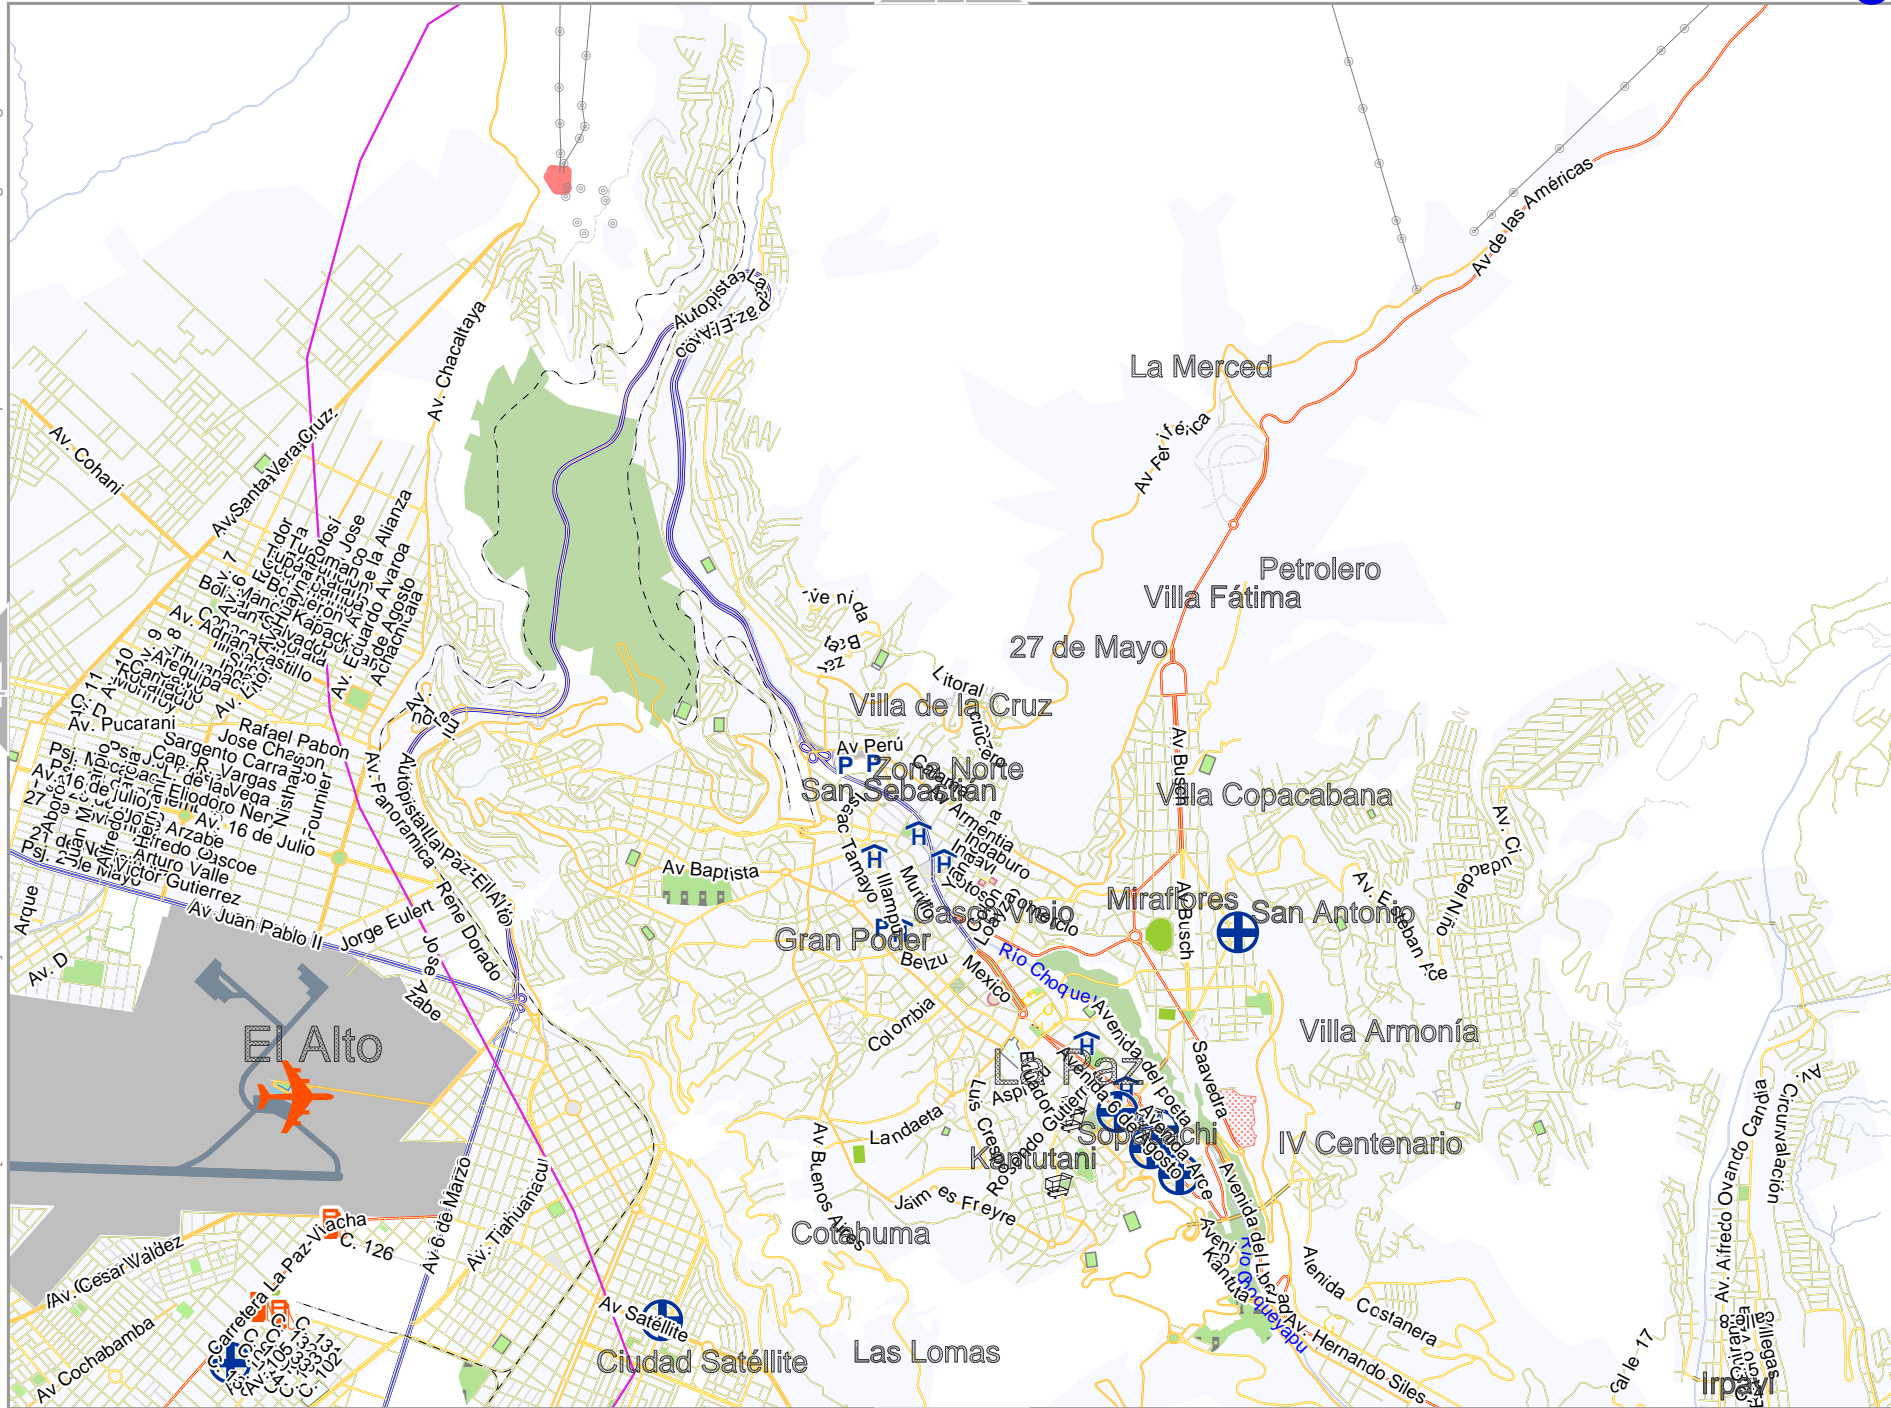

LA PAZ - BOLIVIA

1

Map data © OpenStreetMap contributors

lon -68.31080 lat -16.44379 [ncom. scale = 1 / 50000]

lon -68.19401 lat -16.35979

2

pdfmap_20220912_201841_LA_PAZ_BOLIVIA_-68.135_-16.485_959.pdf

4

LA PAZ - BOLIVIA

LA PAZ - BOLIVIA

2

6

LA PAZ - BOLIVIA

Map data © CC BY-SA 2.0 fism.org-osm.org contributors

lon -68.19401 lat -16.44379

pdfmap, 20220912, 201841 LA PAZ BOLIVIA -68.135 -16.485 959.pdf

lon -68.31080 lat -16.52778 [ncm, scale = 1 / 50000]

0 1000 m 5000 m

LA PAZ - BOLIVIA

5

3

9

LA PAZ - BOLIVIA

Map data CC BY-SA 2.0 fism.org+osm.org contributors

lon -68.07722 lat -16.52778

pdfmap, 20220912_201841_LA_PAZ_BOLIVIA_-68.135_-16.485_959.pdf

lon -68.19401 lat -16.61178 [ncm. scale = 1 / 500000]

LA PAZ - BOLIVIA

6

9

top

Map data © CC BY-SA 2.0 f osm.org + osm.org contributors