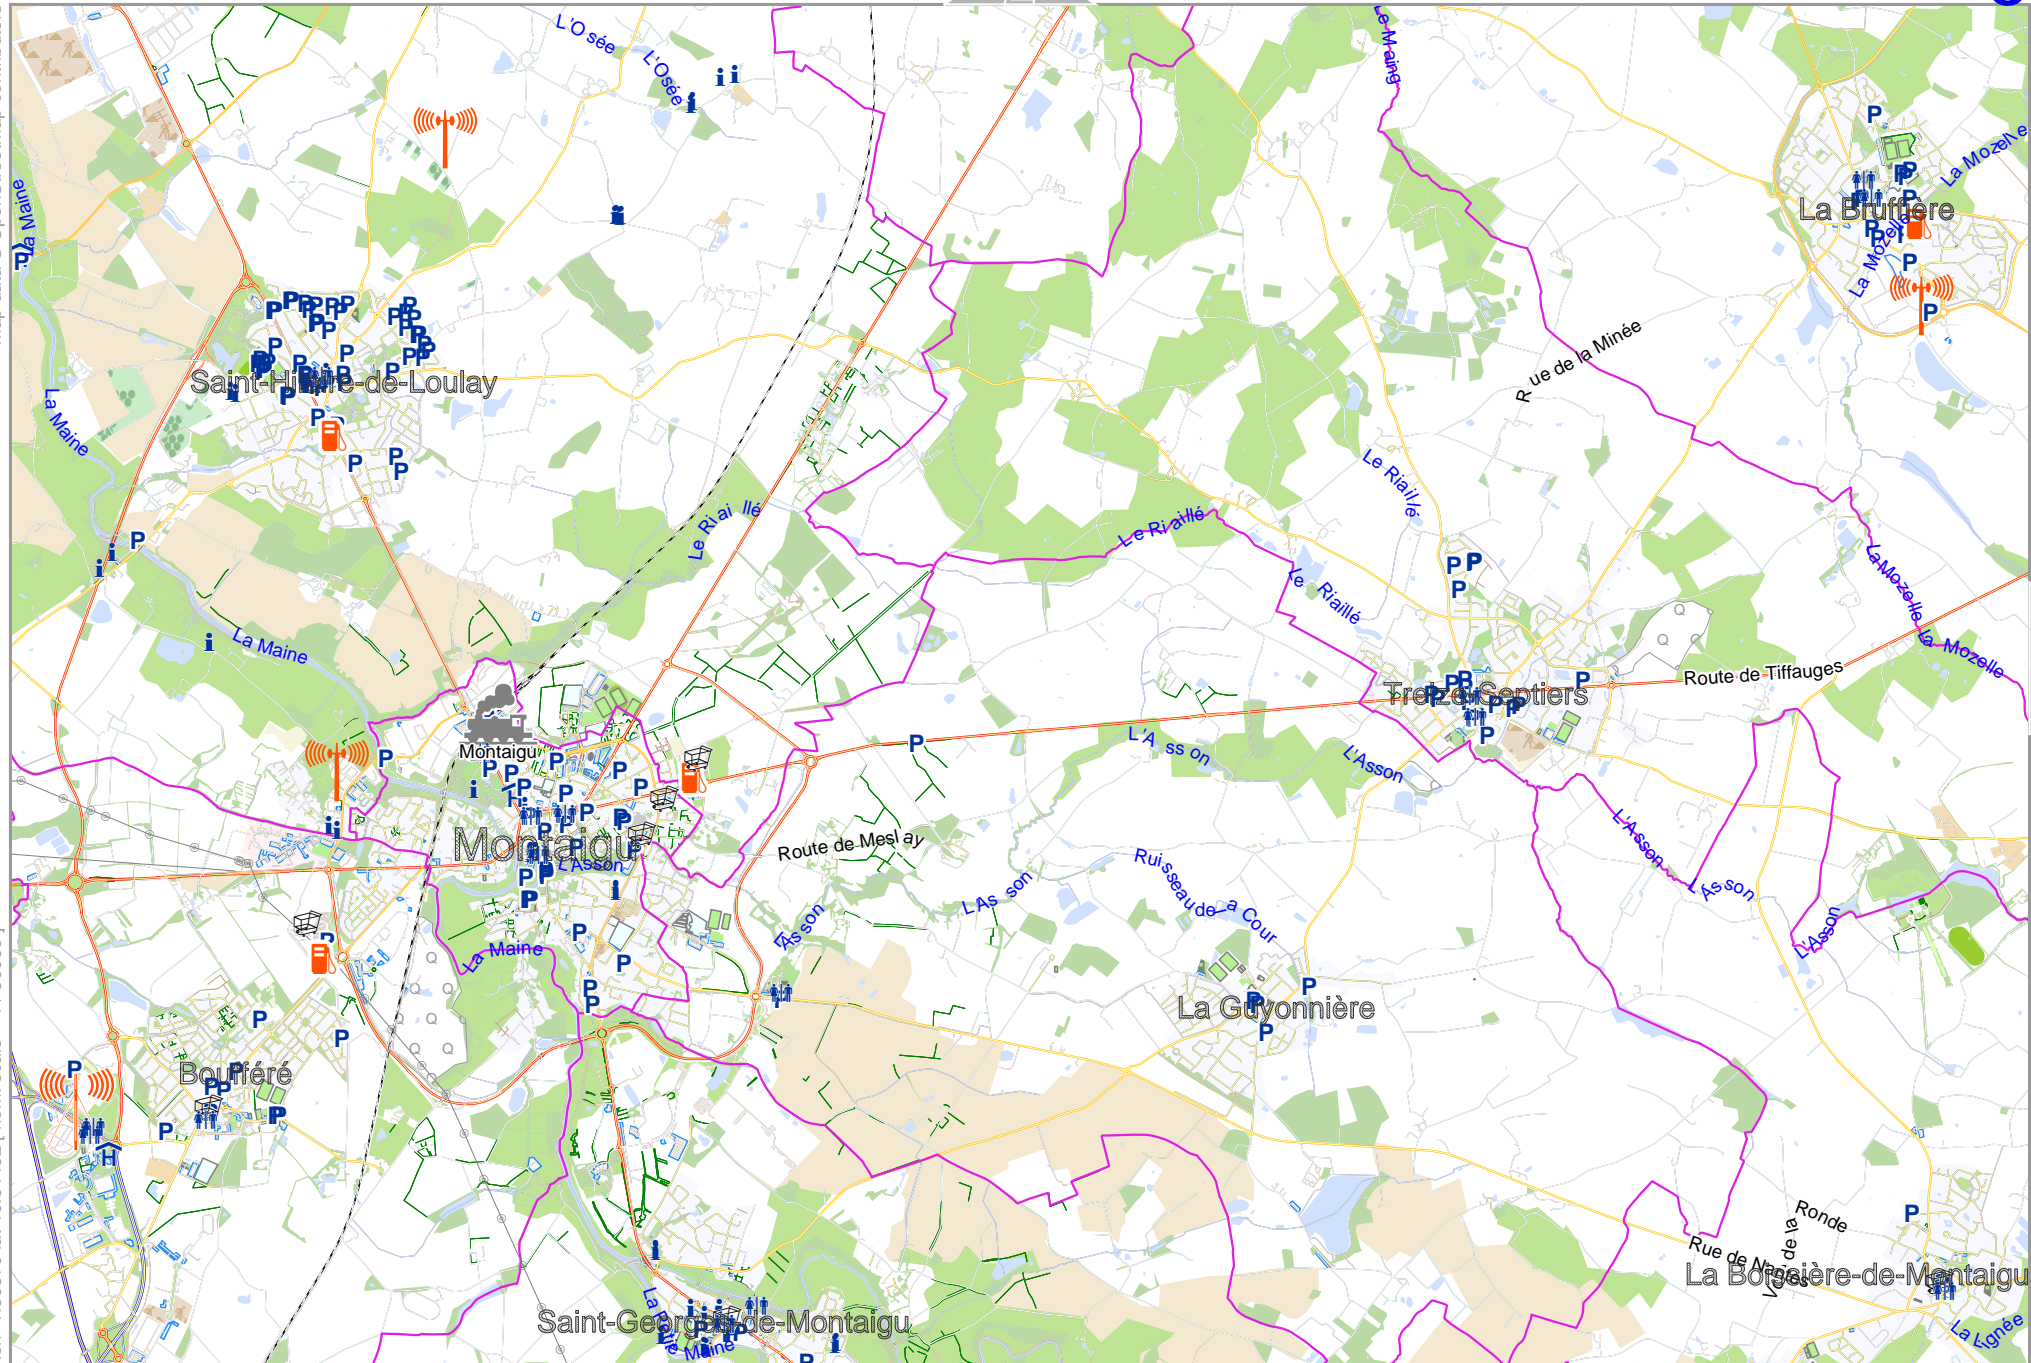

Bruffiere_environs_osm

lon -0.83186 lat 47.10683

Map data © OpenStreetMap contributors

pdfmap_20220816_131635_Bruffiere_environs_osm_-1.0952_47.0258_591.pdf

lon -1.35870 lat 46.94492
[nom. scale = 1 / 150000]

Bruffiere_environs_osm

Map data © OpenStreetMap contributors

lon -1.13309 lat 47.10683

lon -1.35870 lat 47.02587 [nom. scale = 1 / 50000]

map 20220816_131635 Bruffiere_environs_osm -1.0952_47.0258_591.pdf

Bruffiere_environs_osm

Map data © OpenStreetMap contributors

lon -0.83186 lat 47.10683

pdfmap_20220816_131635_Bruffiere_environs_osm_-1.0952_47.0258_591.pdf

lon -1.00747 lat 47.02587 [nom. scale = 1 / 50000]

0 1000 m 5000 m

Map data © OpenStreetMap contributors

lon -1.00747 lat 46.94492 [nom. scale = 1 / 50000]

lon -0.83186 lat 47.02587

pdfmap_20220816_-131635_Bruffiere_environs_osm_-1.0952_47.0258_591.pdf

0 1000 m 5000 m