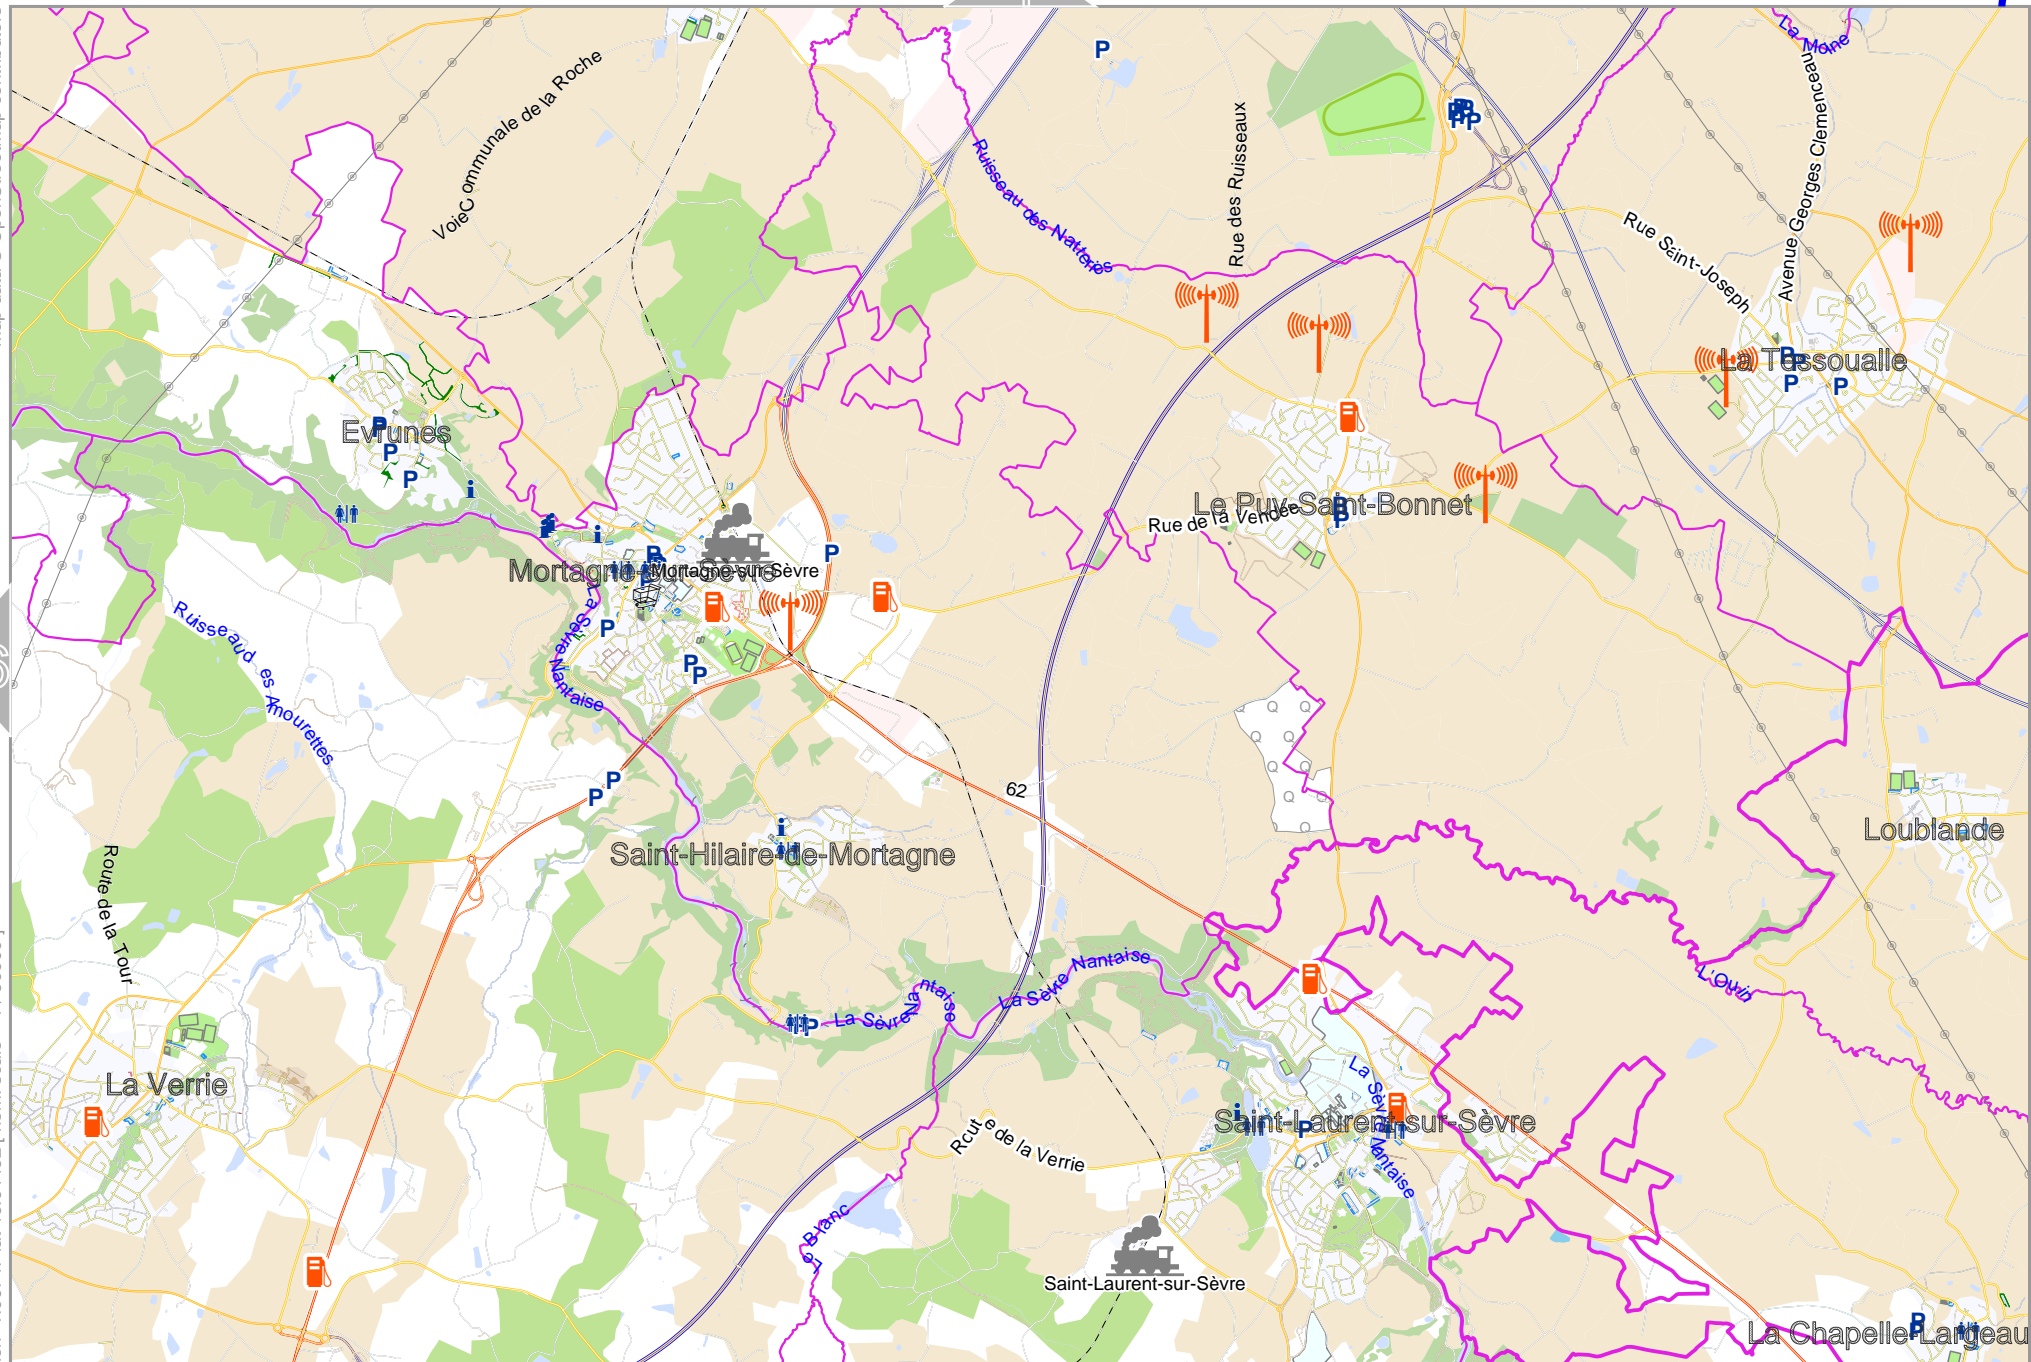

Bruffiere_environs_osm

Map data © OpenStreetMap contributors

lon -1.13309 lat 47.10683

lon -1.35870 lat 47.02587 [nom. scale = 1 / 50000]

map 20220816_131635 Bruffiere_environs_osm -1.0952_47.0258_591.pdf

0 1000 m 5000 m

Map data © OpenStreetMap contributors

lon -1.18309 lat 47.02587 [nom. scale = 1 / 50000]

lon -1.00747 lat 47.10683

rap. 20220816 - 131635 Bruffiere_environs_osm - 1.0952_47.0258_591.pdf

0 1000 m 5000 m

Bruffiere_environs_osm

Map data © OpenStreetMap contributors

lon -0.83186 lat 47.10683

pdfmap_20220816_131635_Bruffiere_environs_osm_-1.0952_47.0258_591.pdf

lon -1.00747 lat 47.02587 [nom. scale = 1 / 50000]

0 1000 m 5000 m

Map data © OpenStreetMap contributors

lon -1.00747 lat 46.94492 [nom. scale = 1 / 50000]

lon -0.83186 lat 47.02587

pdfmap_20220816_-131635_Bruffiere_environs_osm_-1.0952_47.0258_591.pdf

0 1000 m 5000 m