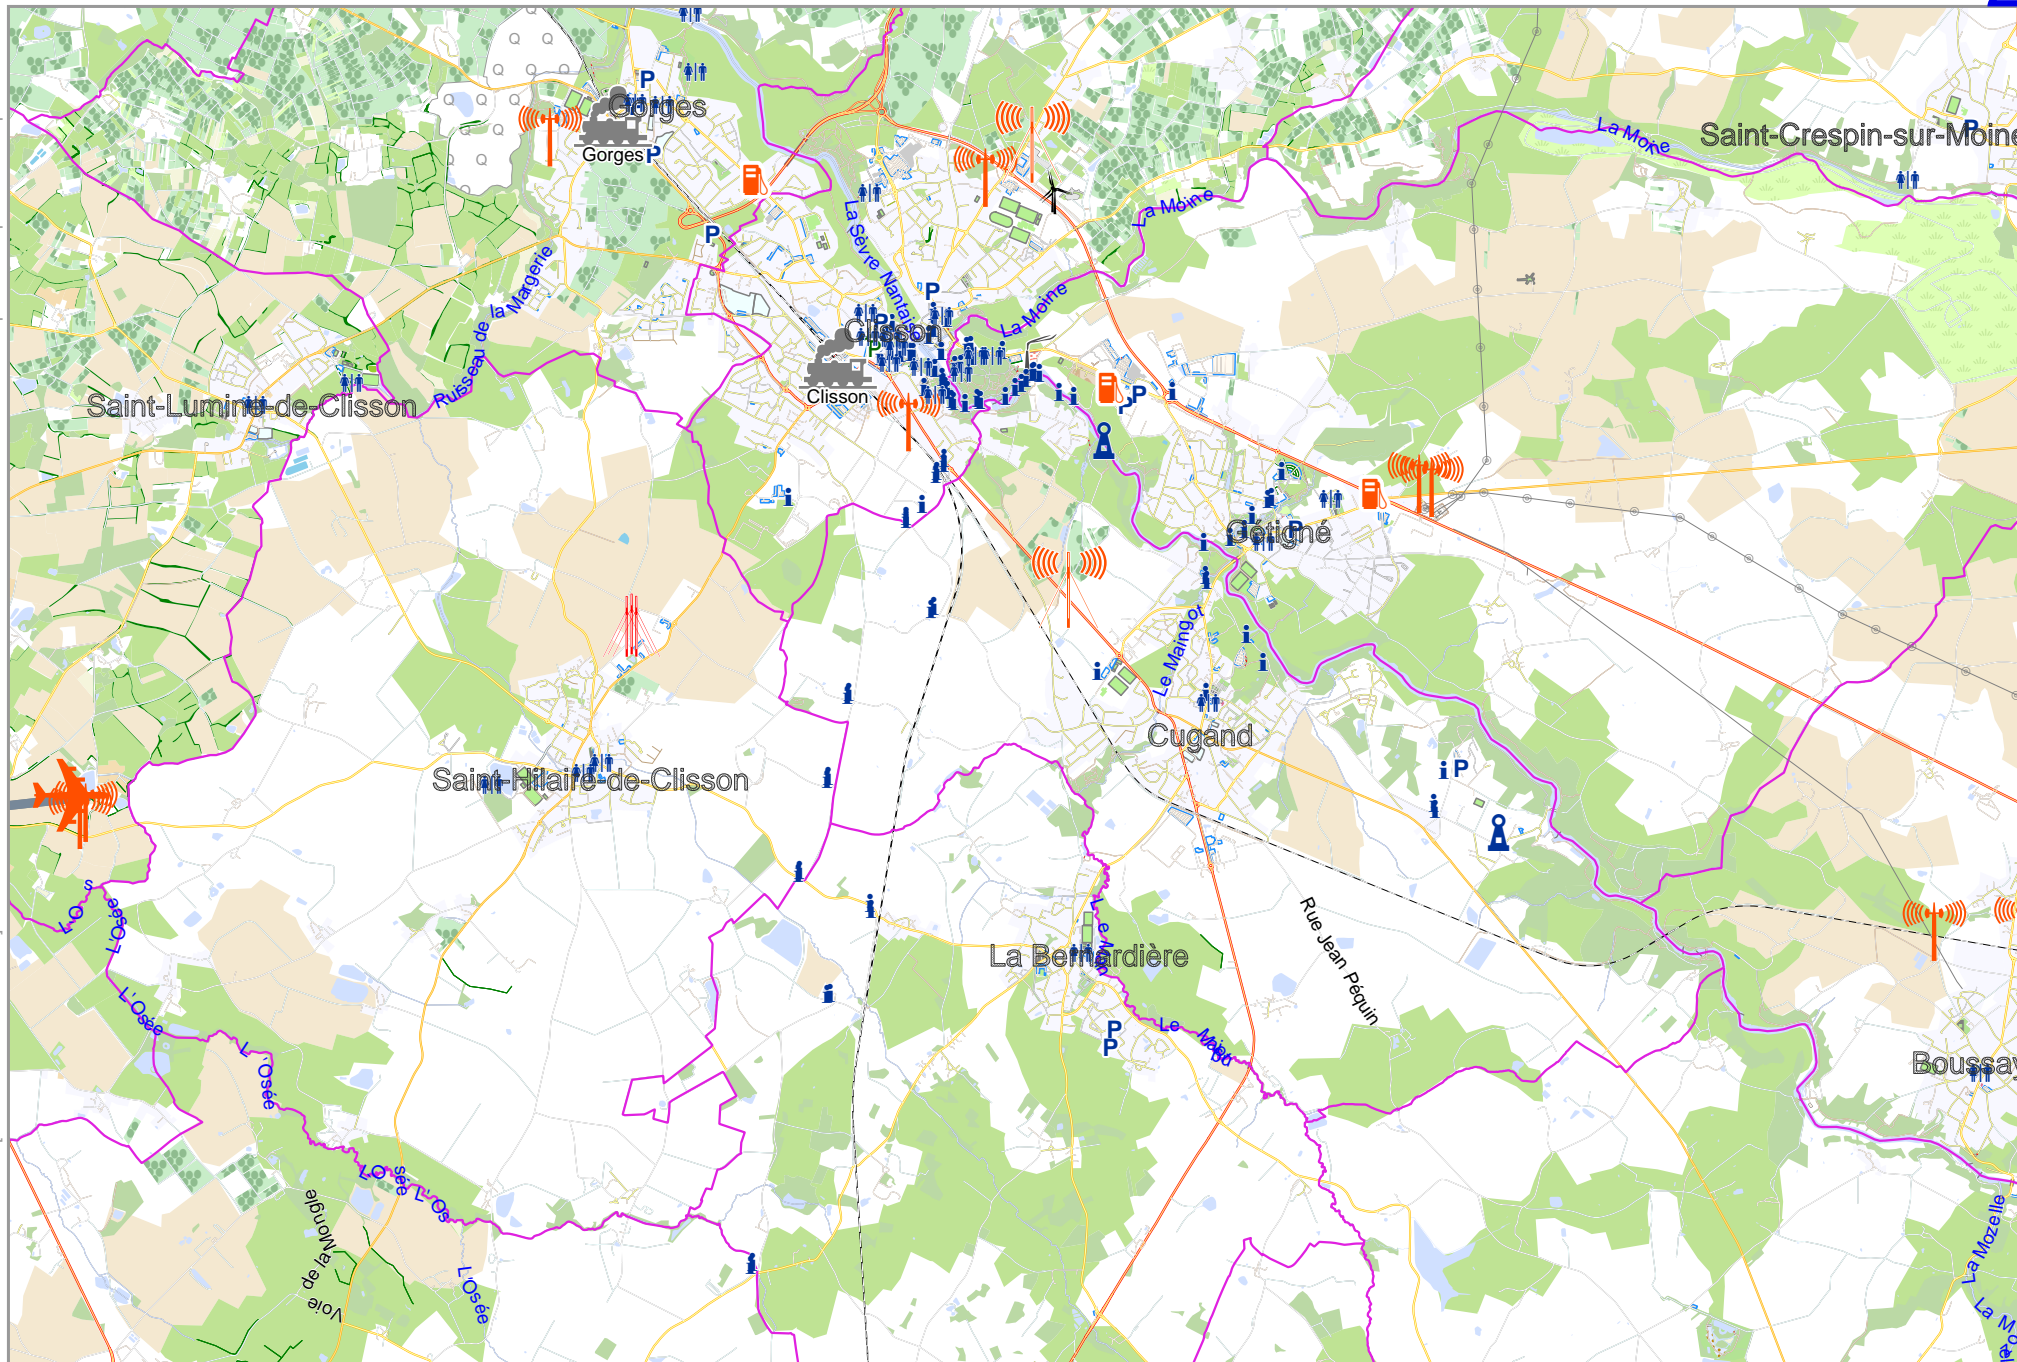

Bruffiere_environs_osm

lon -0.83186 lat 47.10683

Map data © OpenStreetMap contributors

pdfmap_20220816_131635_Bruffiere_environs_osm_-1.0952_47.0258_591.pdf

lon -1.35870 lat 46.94492
[nom. scale = 1 / 150000]

Bruffiere_environs_osm

Map data © OpenStreetMap contributors

lon -1.13309 lat 47.10683

lon -1.35870 lat 47.02587 [nom. scale = 1 / 50000]

map 20220816_131635 Bruffiere_environs_osm -1.0952_47.0258_591.pdf

Bruffiere_environs_osm

Map data © OpenStreetMap contributors

lon -0.83186 lat 47.10683

pdfmap_20220816_131635_Bruffiere_environs_osm_-1.0952_47.0258_591.pdf

lon -1.00747 lat 47.02587 [nom. scale = 1 / 50000]

0 1000 m 5000 m

Map data © OpenStreetMap contributors

lon -1.00747 lat 46.94492 [nom. scale = 1 / 50000]

lon -0.83186 lat 47.02587

pdfmap_20220816_-131635_Bruffiere_environs_osm_-1.0952_47.0258_591.pdf

0 1000 m 5000 m