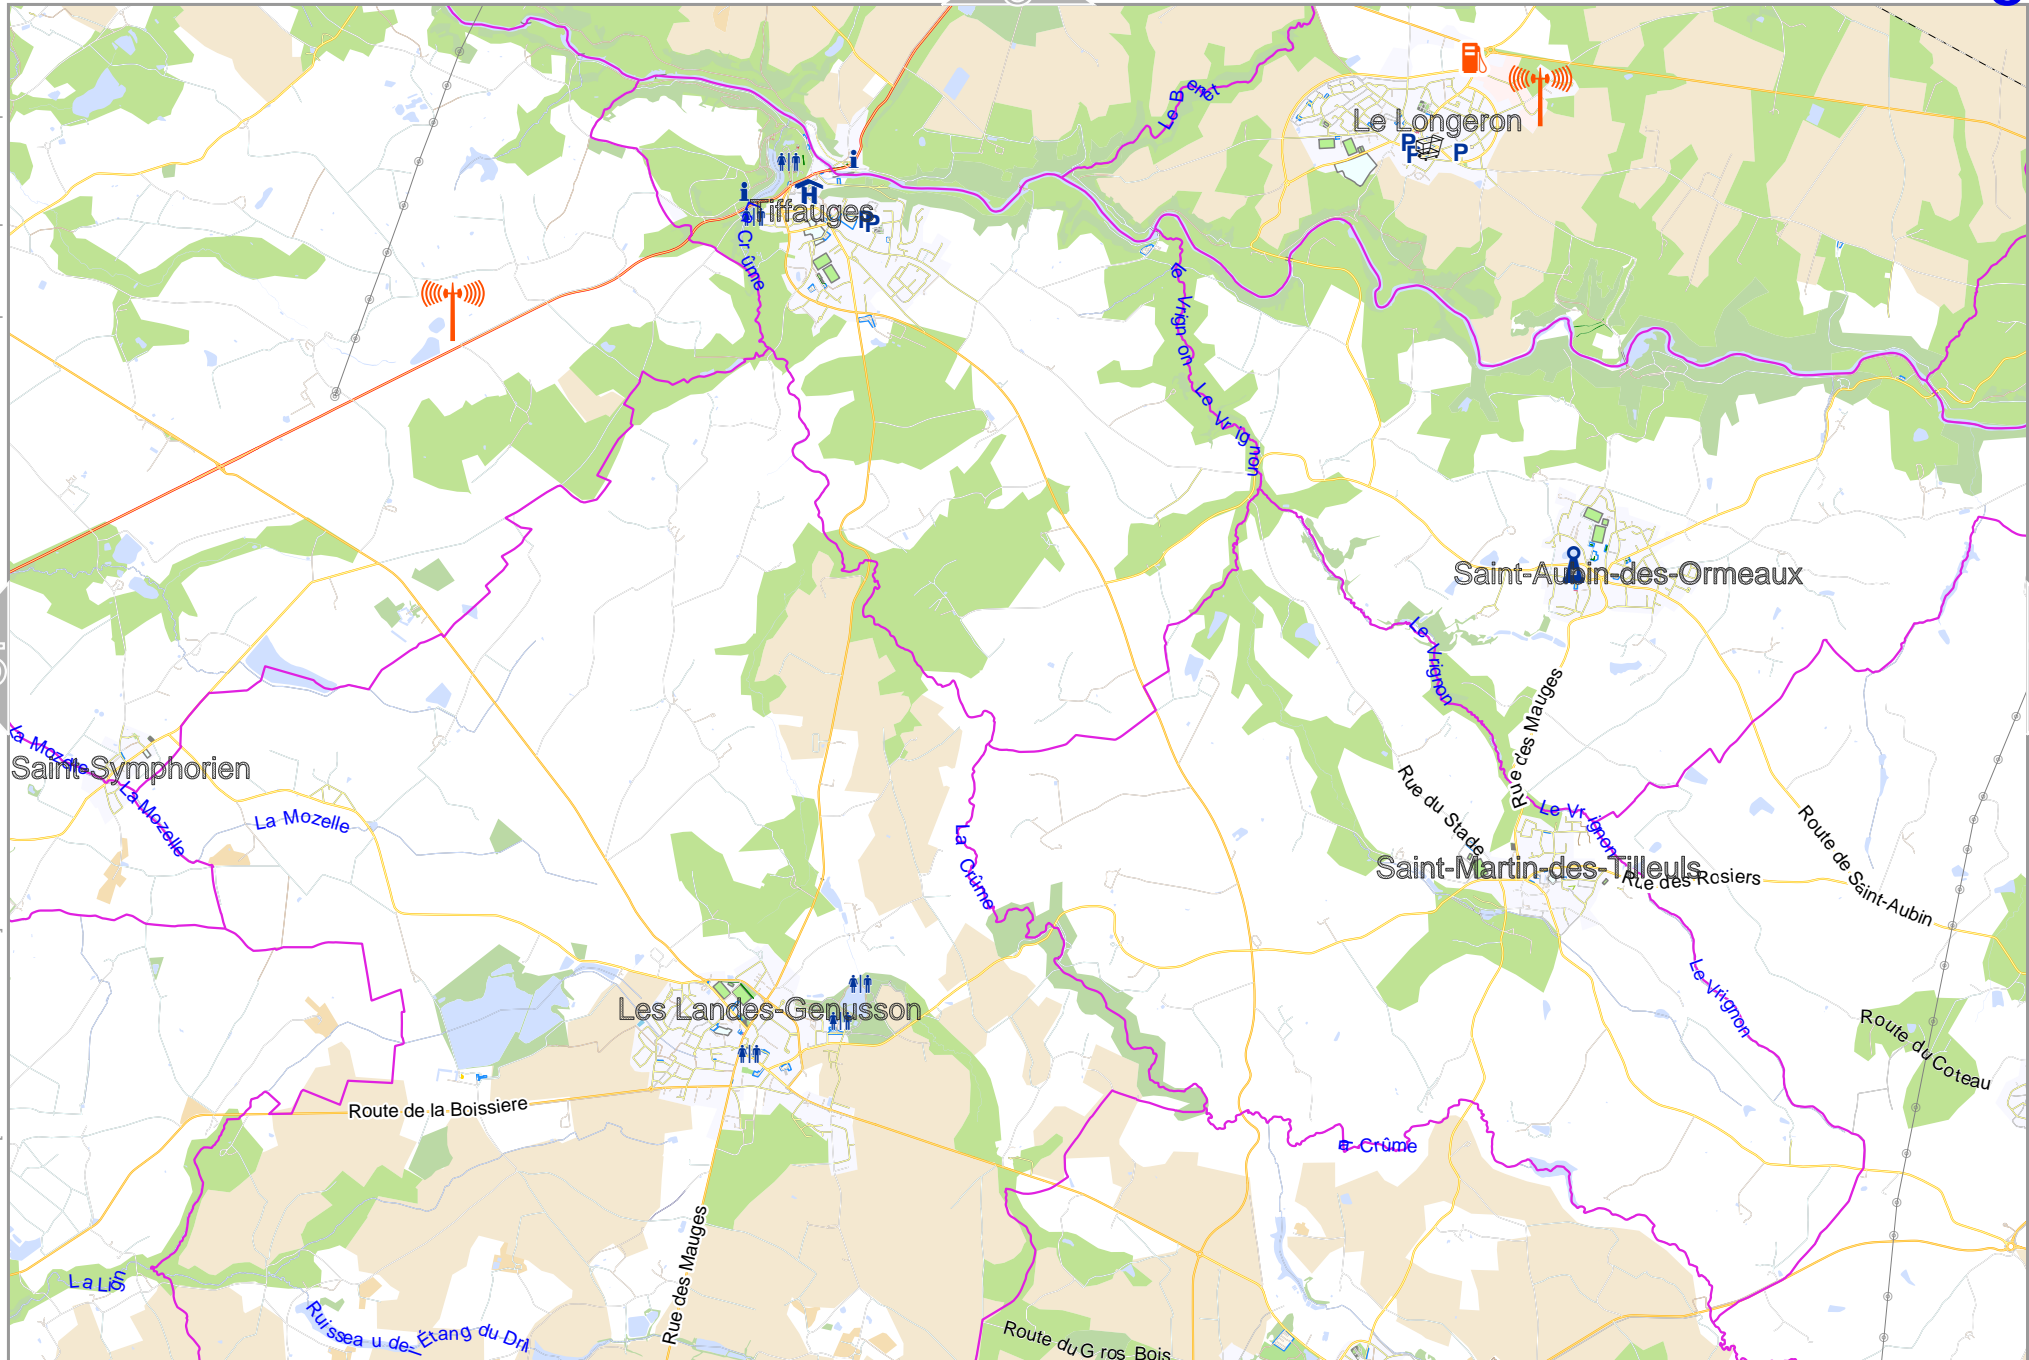

Bruffiere_environs_osm

Map data © OpenStreetMap contributors

lon -1.13309 lat 47.10683

lon -1.35870 lat 47.02587 [nom. scale = 1 / 50000]

map 20220816_131635 Bruffiere_environs_osm -1.0952_47.0258_591.pdf

0 1000 m 5000 m

Map data © OpenStreetMap contributors

lon -1.18309 lat 47.02587 [nom. scale = 1 / 50000]

lon -1.00747 lat 47.10683

rap. 20220816 - 131635 Bruffiere_environs_osm - 1.0952_47.0258_591.pdf

0 1000 m 5000 m

Bruffiere_environs_osm

Map data © OpenStreetMap contributors

lon -0.83186 lat 47.10683

pdfmap_20220816_131635_Bruffiere_environs_osm_-1.0952_47.0258_591.pdf

lon -1.00747 lat 47.02587 [nom. scale = 1 / 50000]

0 1000 m 5000 m

Map data © OpenStreetMap contributors

lon -1.00747 lat 46.94492 [nom. scale = 1 / 50000]

lon -0.83186 lat 47.02587

pdfmap_20220816_-131635_Bruffiere_environs_osm_-1.0952_47.0258_591.pdf

0 1000 m 5000 m