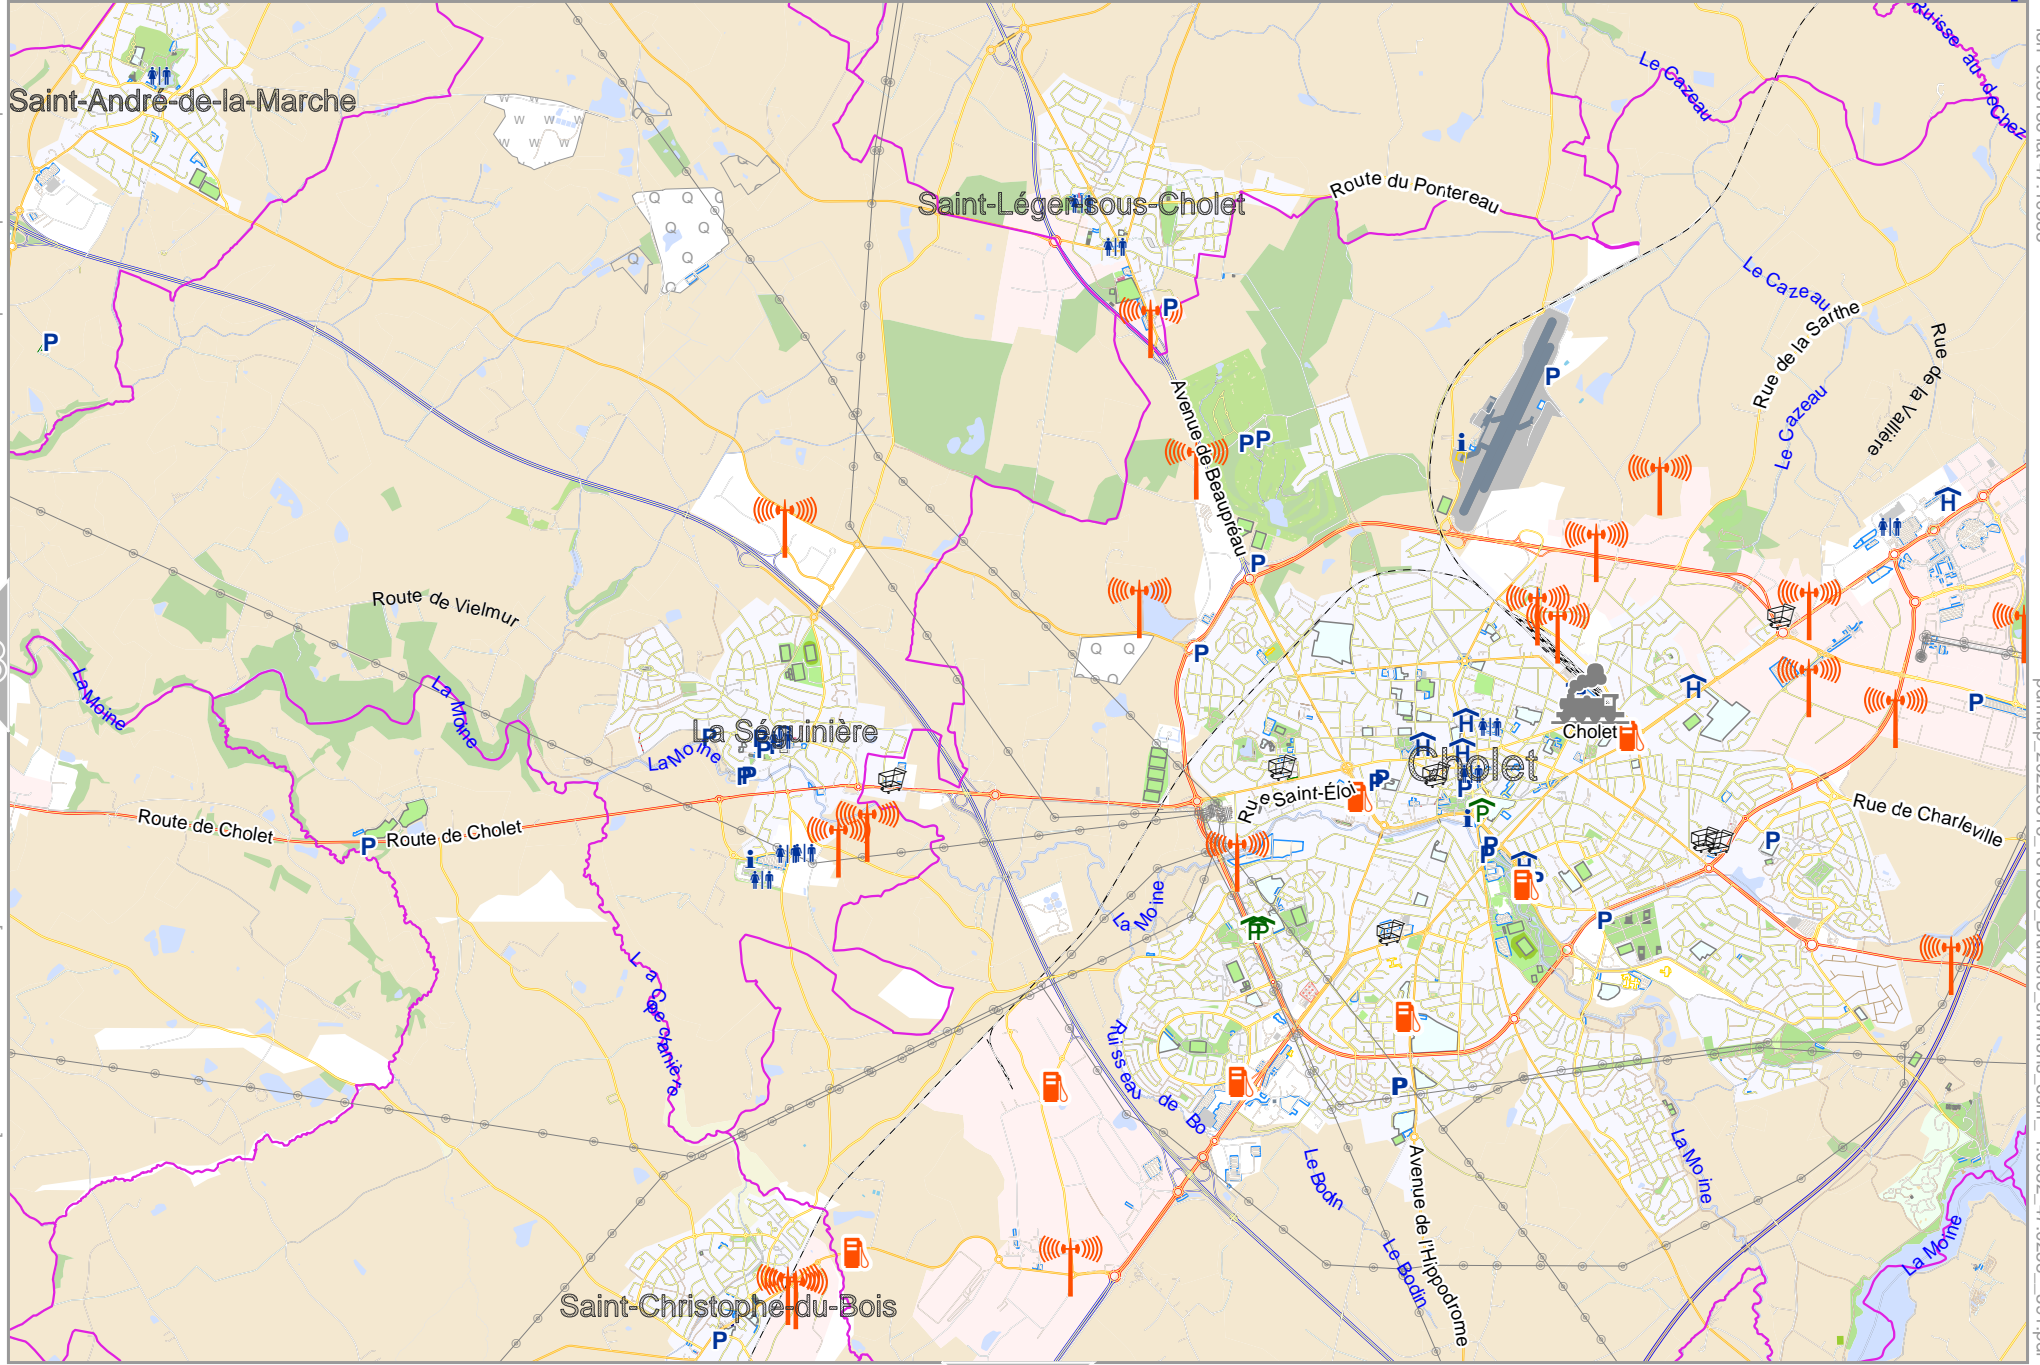

Bruffiere_environs_osm

Map data © OpenStreetMap contributors

lon -1.13309 lat 47.10683

lon -1.35870 lat 47.02587 [nom. scale = 1 / 50000]

map 20220816_131635 Bruffiere_environs_osm -1.0952_47.0258_591.pdf

0 1000 m 5000 m

Map data © OpenStreetMap contributors

lon -1.18309 lat 47.02587 [nom. scale = 1 / 50000]

lon -1.00747 lat 47.10683

rap. 20220816 - 131635 Bruffiere_environs_osm - 1.0952_47.0258_591.pdf

0 1000 m 5000 m

Bruffiere_environs_osm

Map data © OpenStreetMap contributors

lon -0.83186 lat 47.10683

pdfmap_20220816_131635_Bruffiere_environs_osm_-1.0952_47.0258_591.pdf

lon -1.00747 lat 47.02587 [nom. scale = 1 / 50000]

0 1000 m 5000 m

Map data © OpenStreetMap contributors

lon -1.00747 lat 46.94492 [nom. scale = 1 / 50000]

lon -0.83186 lat 47.02587

pdfmap_20220816_-131635_Bruffiere_environs_osm_-1.0952_47.0258_591.pdf

0 1000 m 5000 m