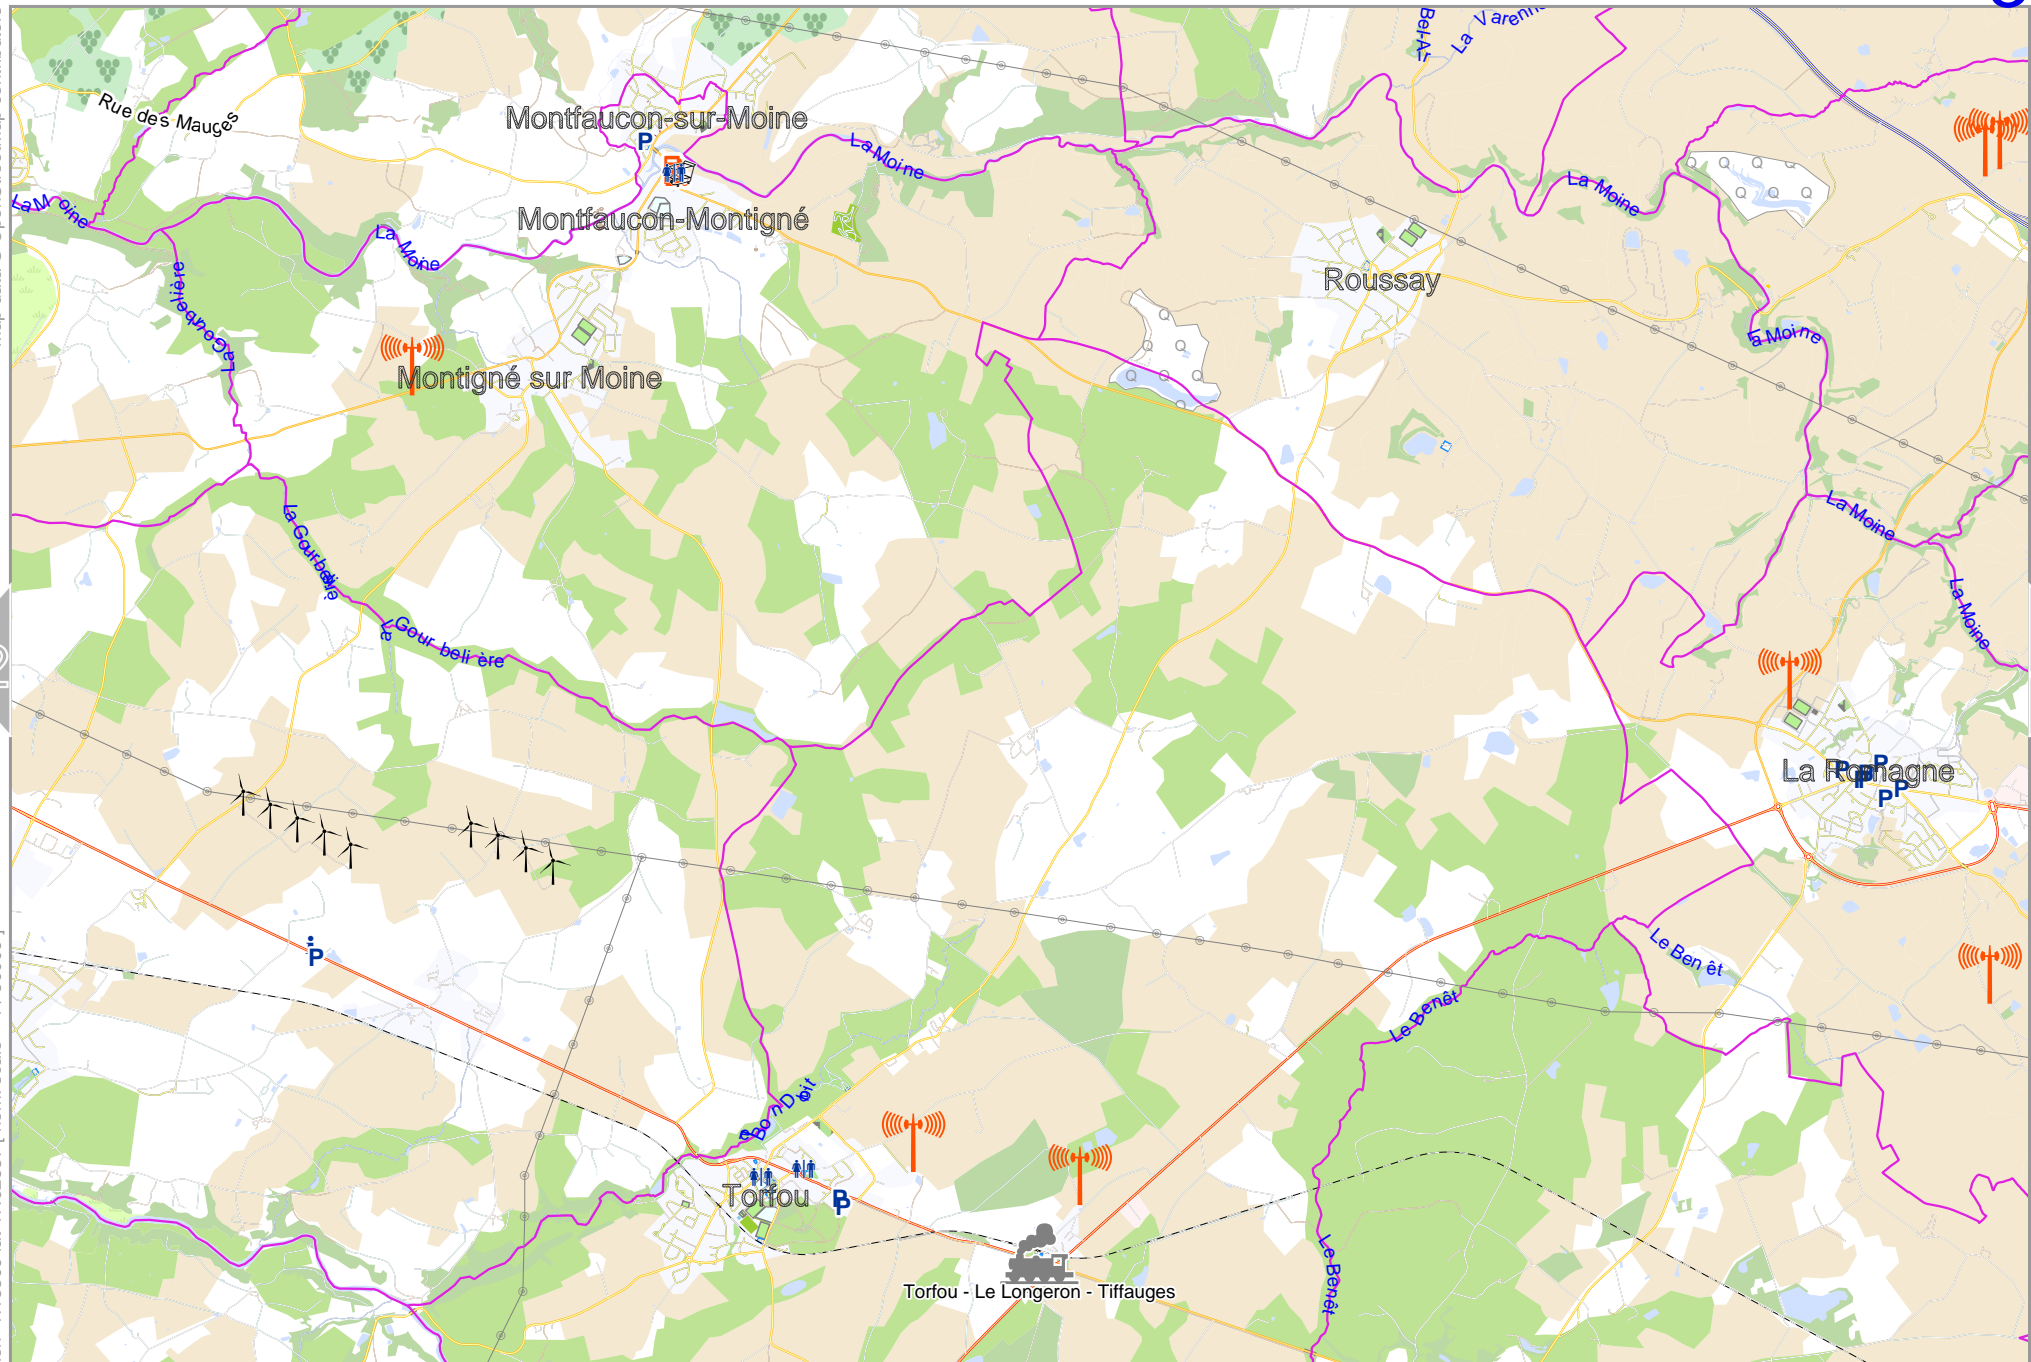

Bruffiere_environs_osm

lon -0.83186 lat 47.10683

Map data © OpenStreetMap contributors

pdfmap_20220816_131635_Bruffiere_environs_osm_-1.0952_47.0258_591.pdf

lon -1.35870 lat 46.94492
[nom. scale = 1 / 150000]

Bruffiere_environs_osm

Map data © OpenStreetMap contributors

lon -1.13309 lat 47.10683

lon -1.35870 lat 47.02587 [nom. scale = 1 / 50000]

map 20220816_131635 Bruffiere_environs_osm -1.0952_47.0258_591.pdf

0 1000 m 5000 m

Map data © OpenStreetMap contributors

lon -1.18309 lat 47.02587 [nom. scale = 1 / 50000]

lon -1.00747 lat 47.10683

rap. 20220816 - 131635 Bruffiere_environs_osm - 1.0952_47.0258_591.pdf

0 1000 m 5000 m

Bruffiere_environs_osm

Map data © OpenStreetMap contributors

lon -0.83186 lat 47.10683

pdfmap_20220816_131635_Bruffiere_environs_osm_-1.0952_47.0258_591.pdf

lon -1.00747 lat 47.02587 [nom. scale = 1 / 50000]