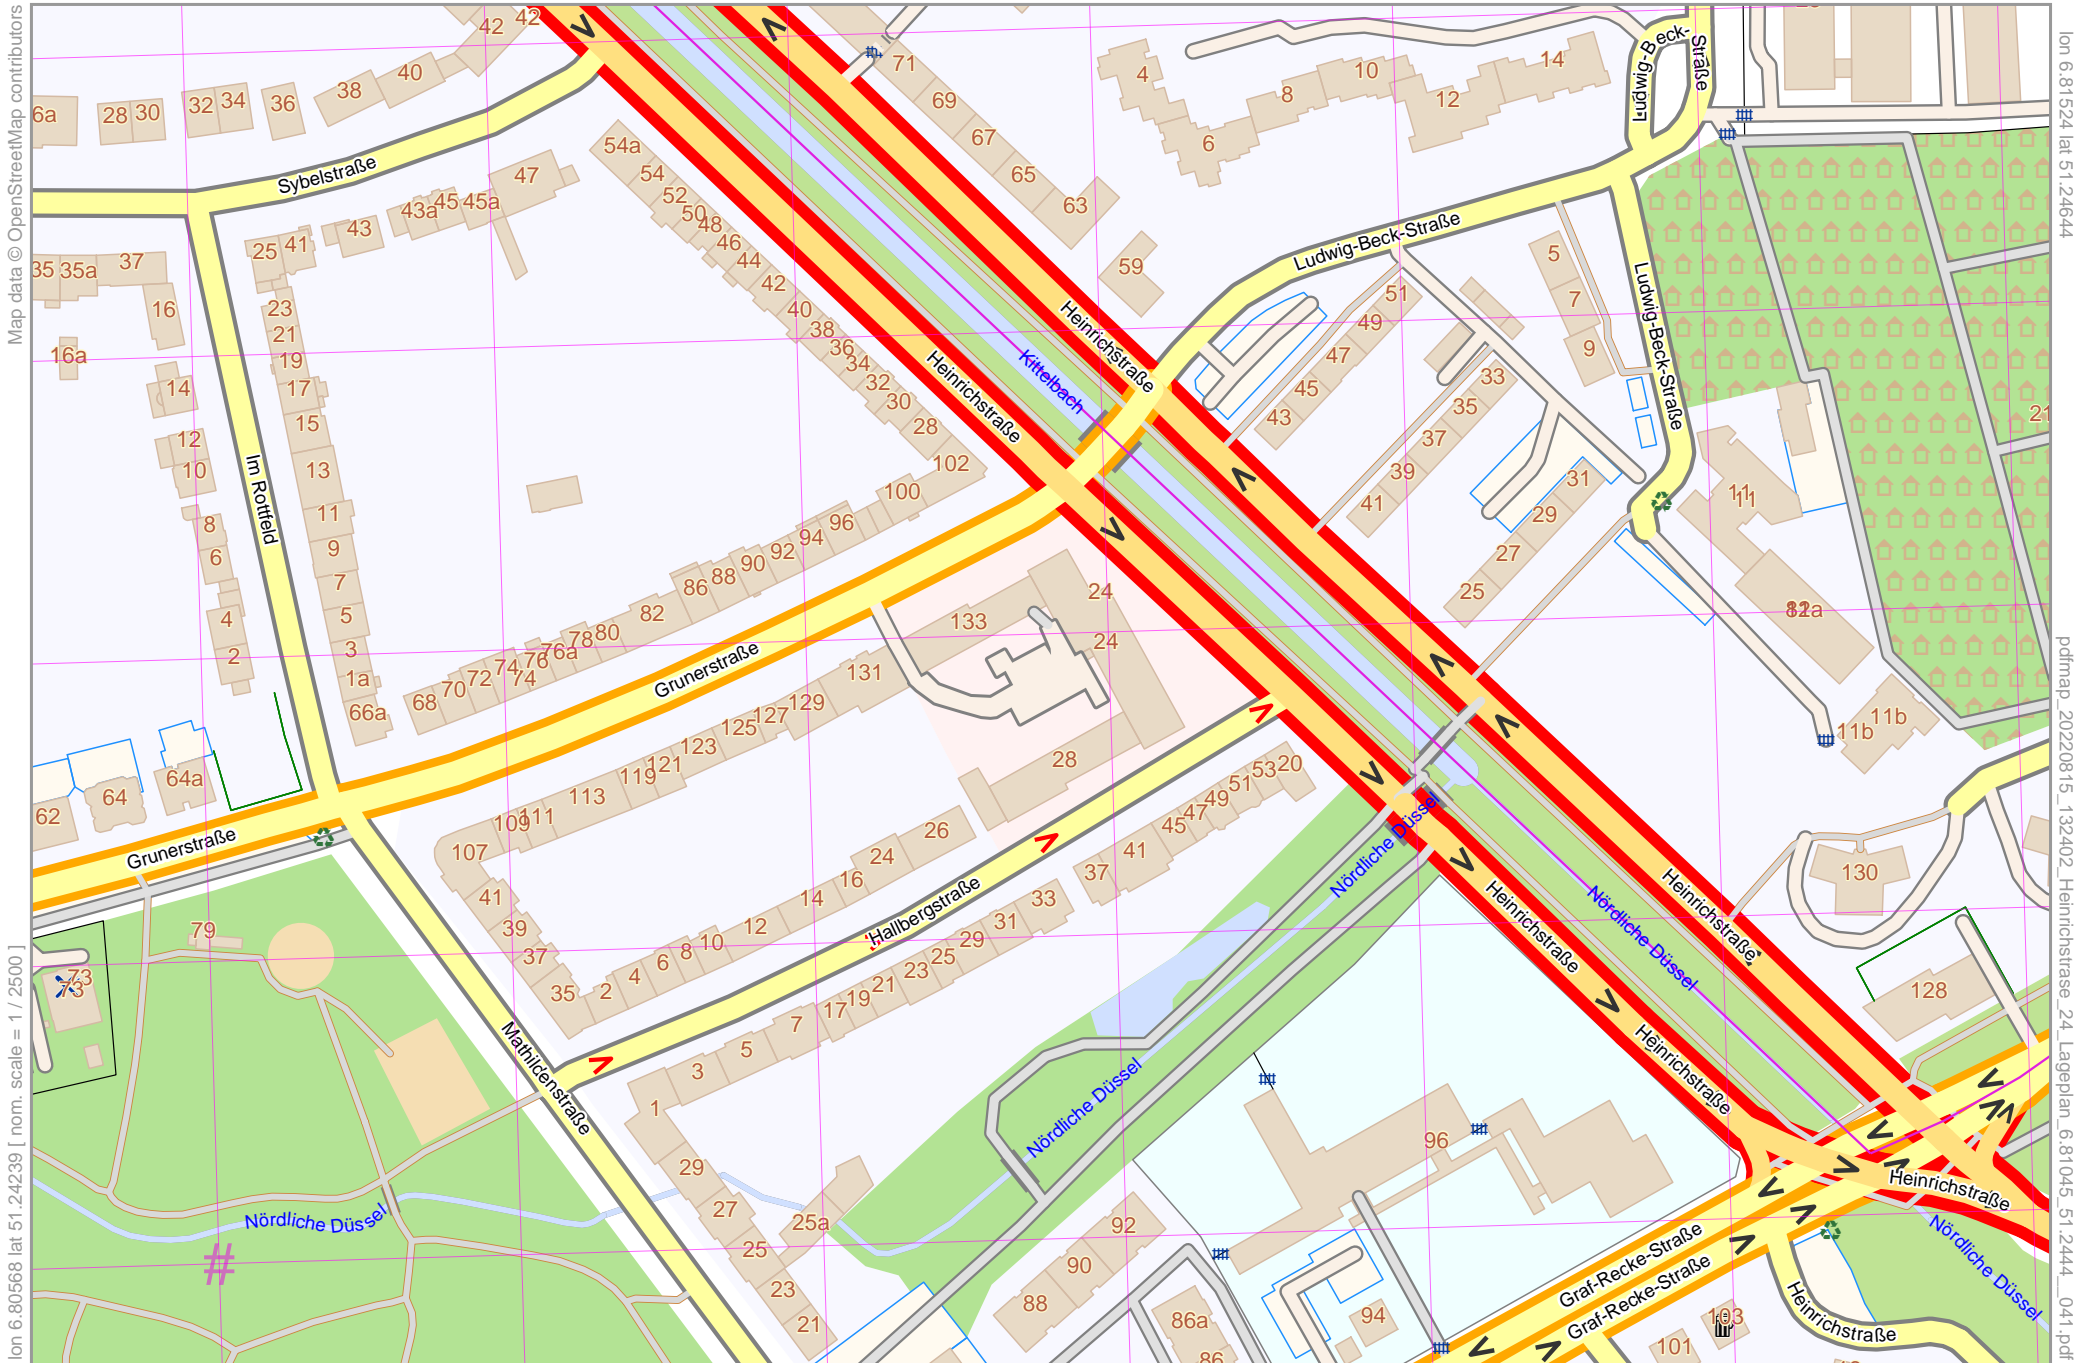

Heinrichstraße 24 Lageplan

Map data © OpenStreetMap contributors

lon 6.80568 lat 51.24239 [norm. scale = 1 / 2500]

lon 6.81524 lat 51.24644

pdfmap_20220815_132402_Heinrichstrasse_24_Lageplan_6.81045_51.2444_041.pdf

UTM: 32 U easting 346.90 km northing 5679.10 km
UTM-Grid-width = 100m