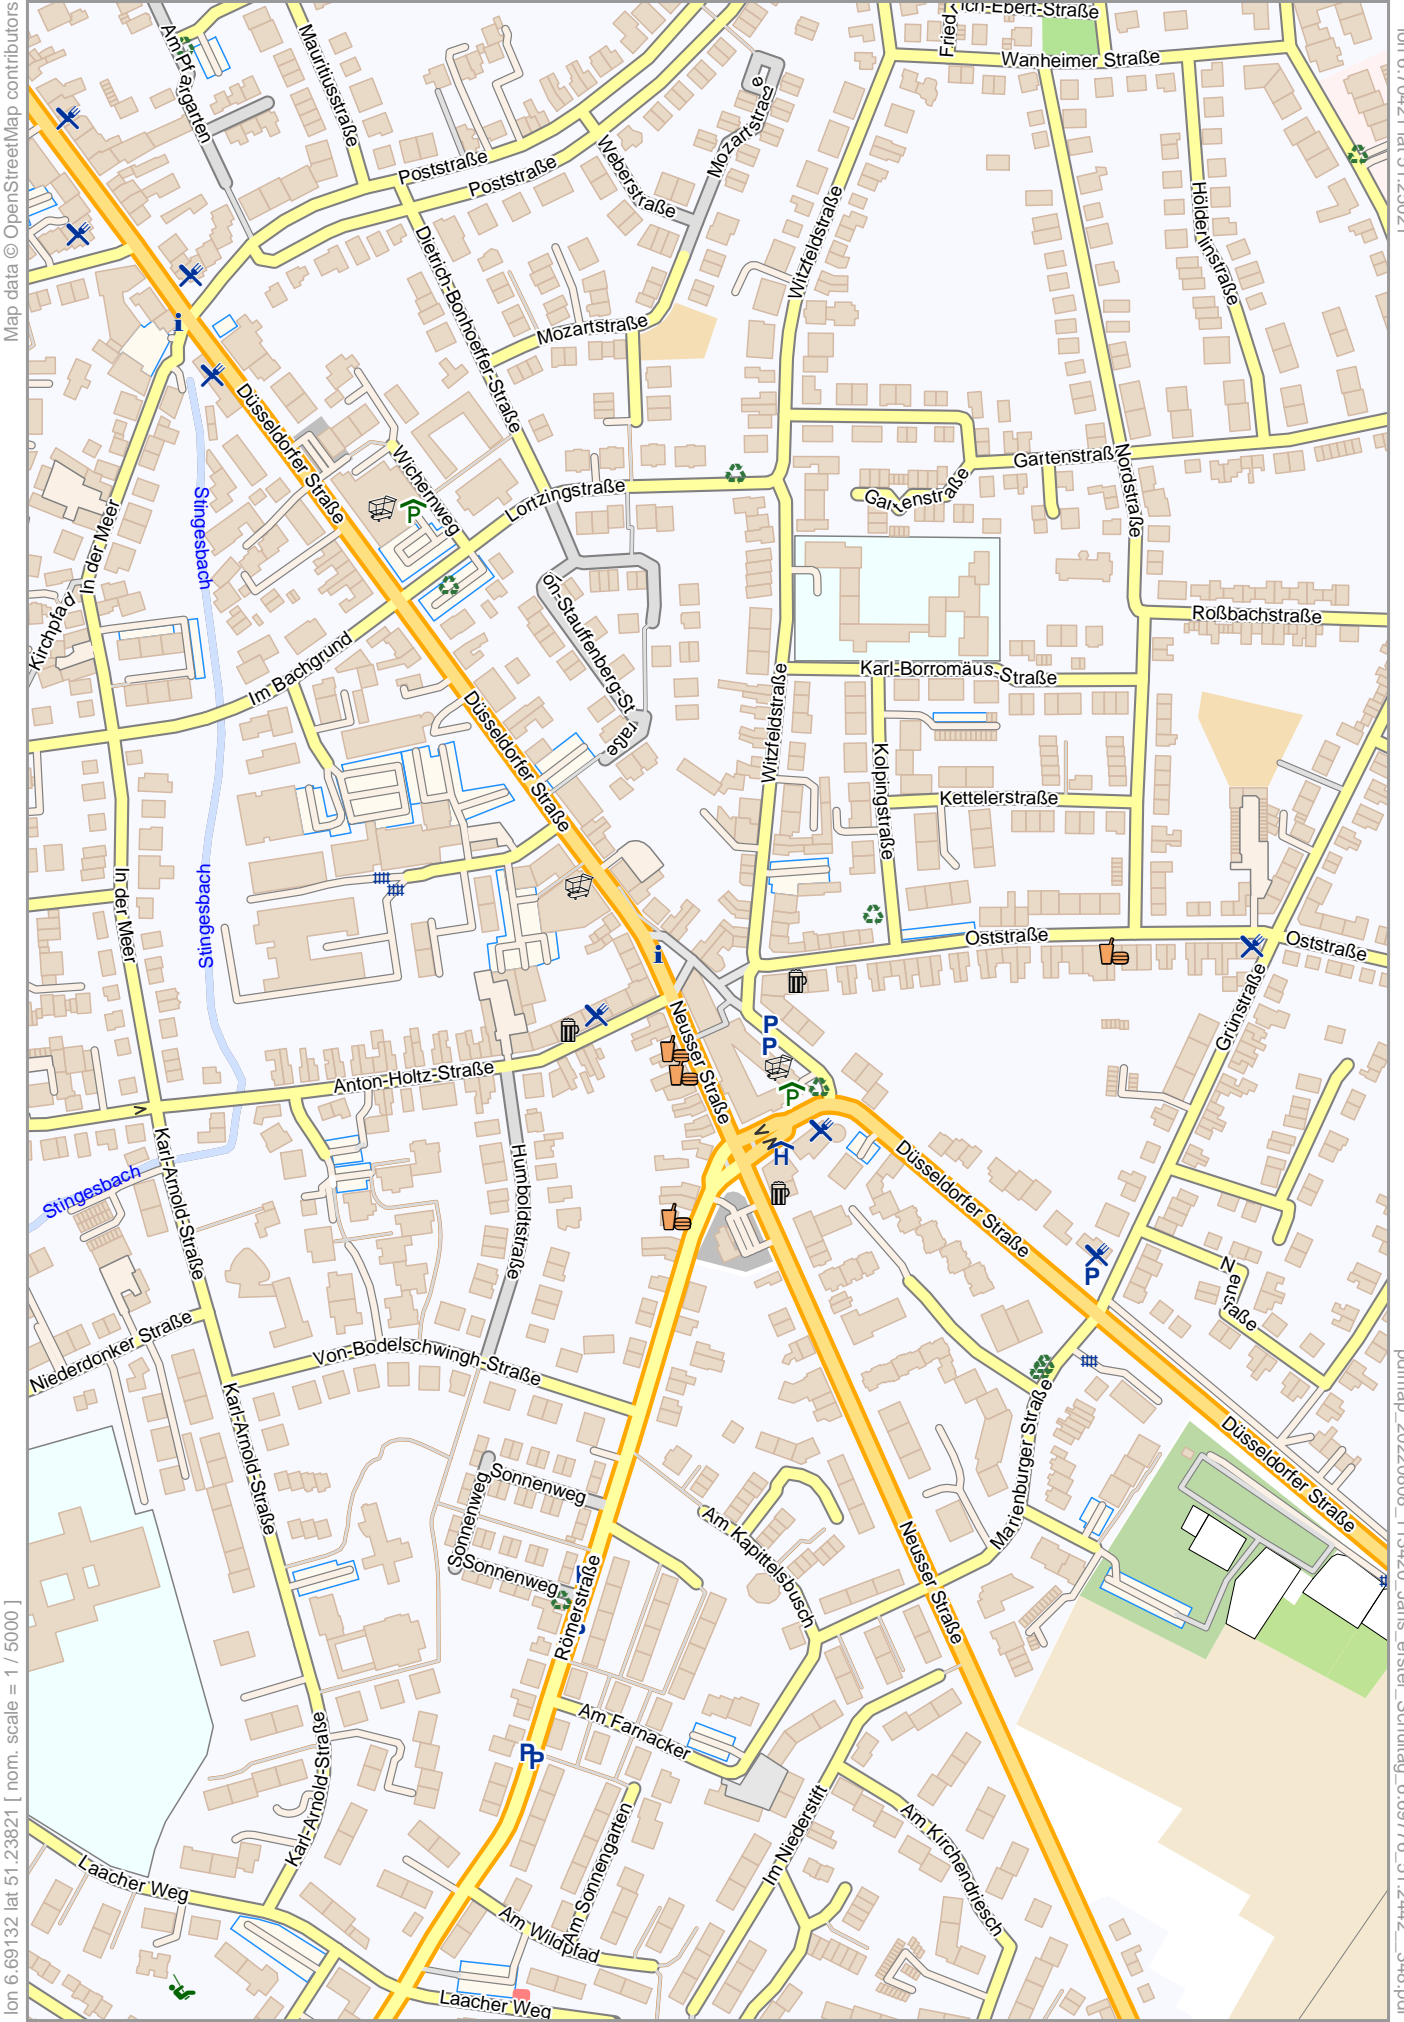

# Jans erster Schultag

lon 6.70421 lat 51.25021

Map data © OpenStreetMap contributors

lon 6.69132 lat 51.23821 | nom. scale = 1 / 5000

pdfmap, 20220808, 113420, Jans\_erster\_Schultag, 6.69776, 51.2442, 348.pdf