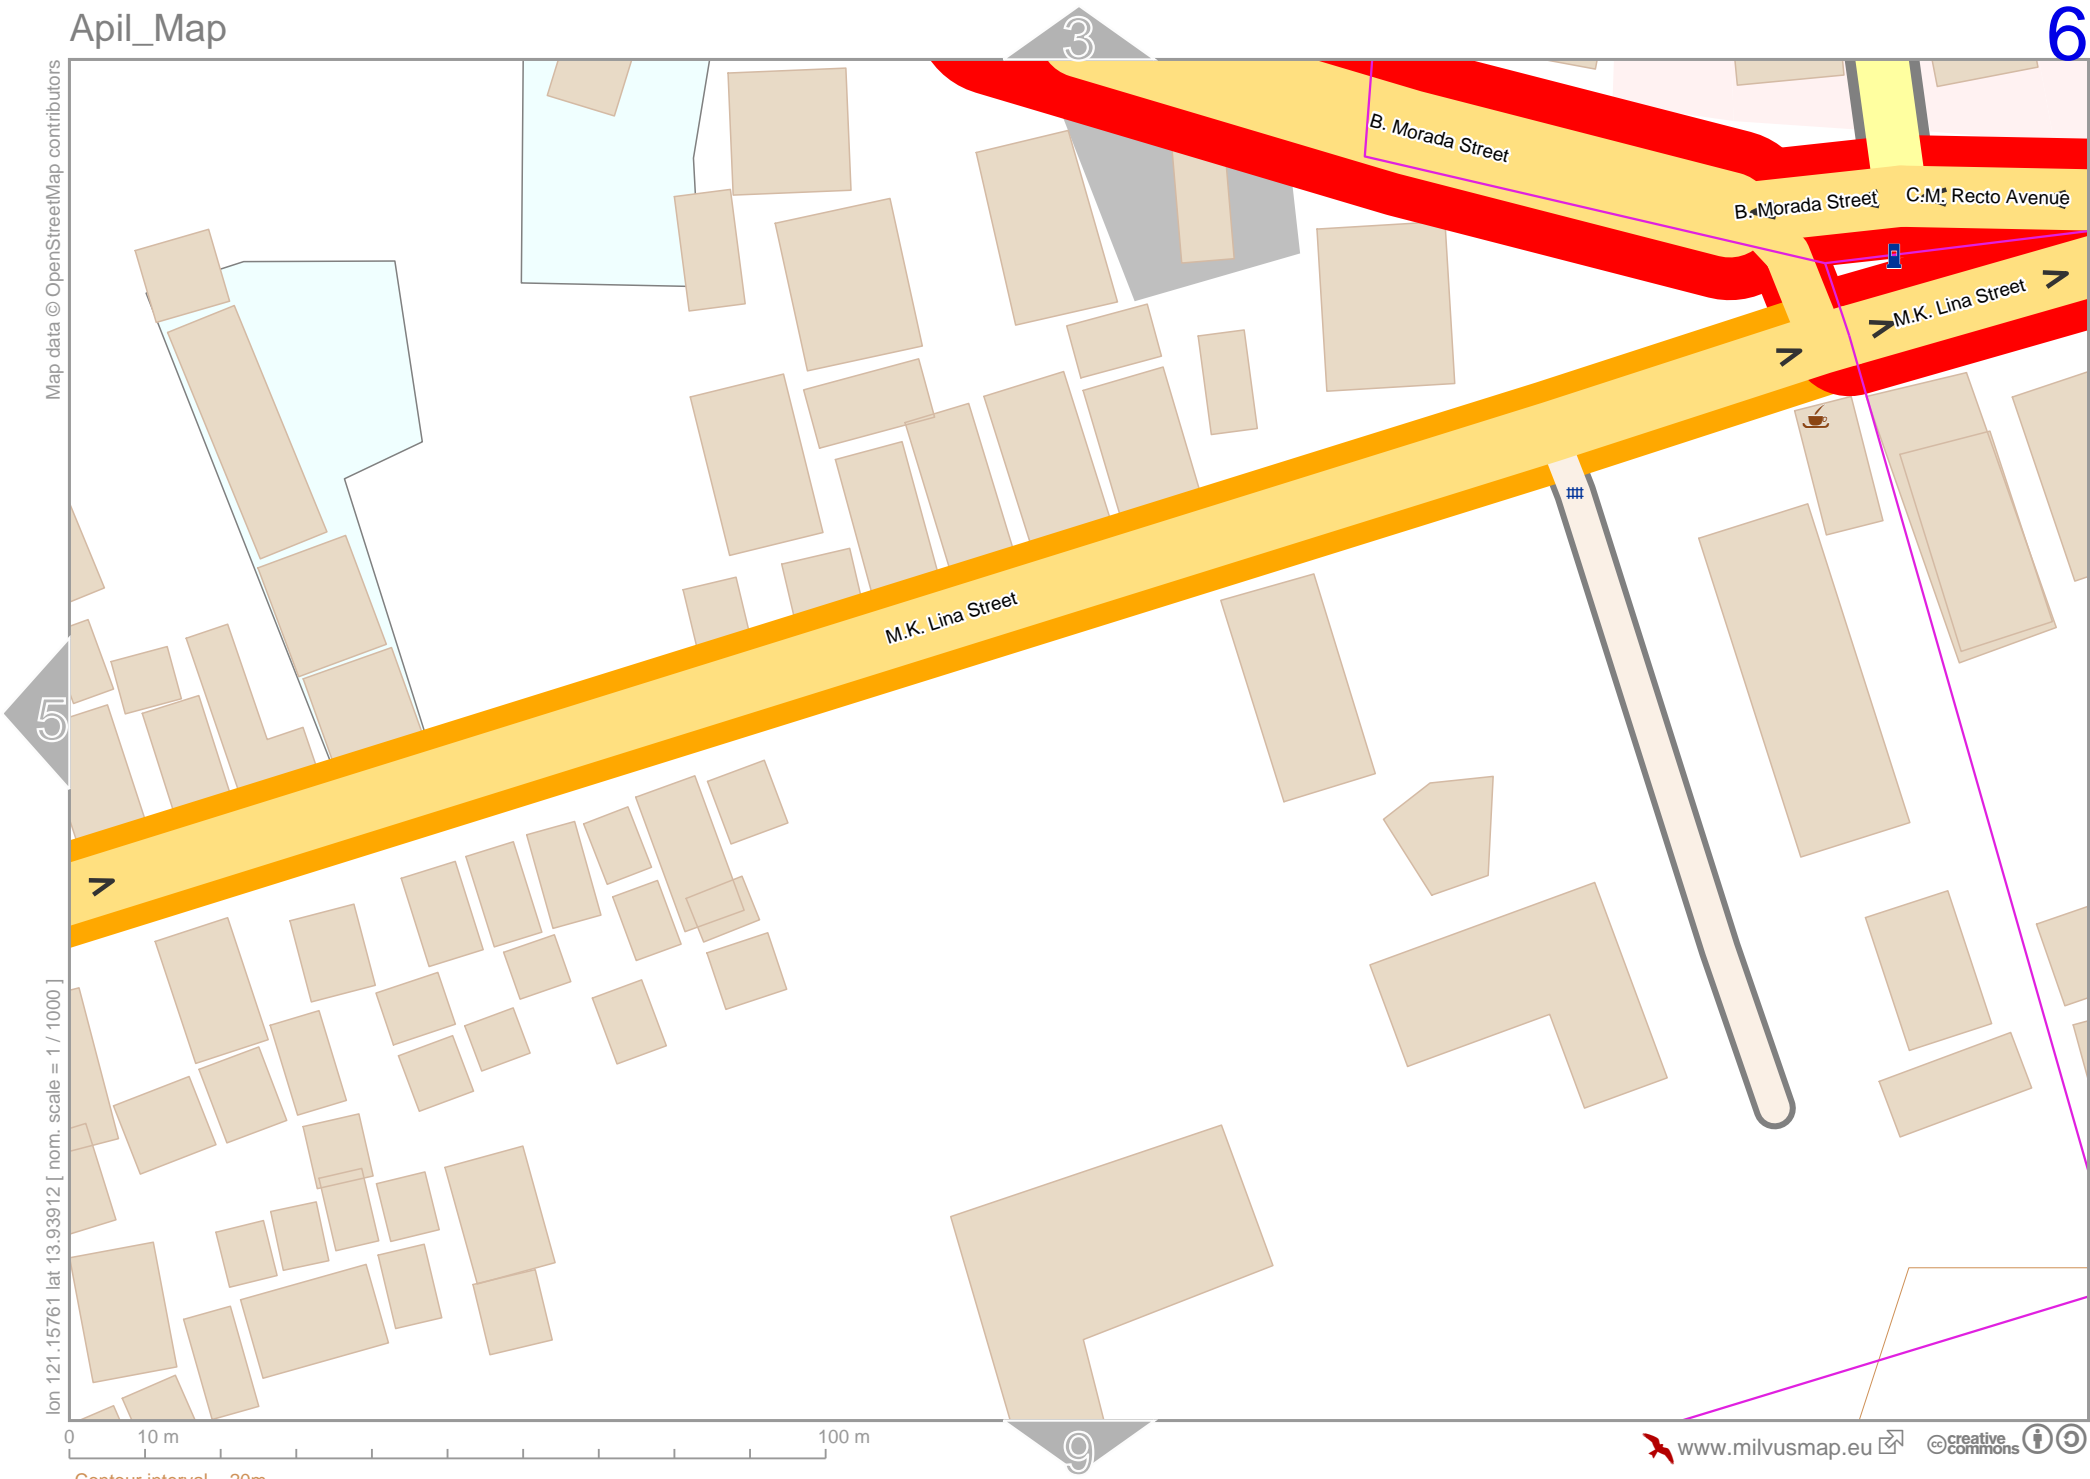

Map data © OpenStreetMap contributors

lon 121.15514 lat 13.93912 [ nom. scale = 1 / 1000 ]

lon 121.15761 lat 13.94075

pdfmap\_20220808\_065655\_Apil\_Map\_121\_156\_13.9399\_238.pdf

0 10 m 100 m

Contour interval = 20m

Map data © OpenStreetMap contributors

lon 121.15761 lat 13.93912 [ nom. scale = 1 / 1000 ]

lon 121.16008 lat 13.94075

pdfmap\_20220808\_065655\_Apil\_Map\_121\_156\_13.9399\_238.pdf

Contour interval = 20m

Map data © OpenStreetMap contributors

lon 121.15267 lat 13.93750 [ nom. scale = 1 / 1000 ]

lon 121.15514 lat 13.93912

pdfmap\_20220808\_065655\_Apil\_Map\_121\_156\_13\_9399\_238.pdf

Contour interval = 20m

Map data © OpenStreetMap contributors

lon 121.15761 lat 13.93912

lon 121.15514 lat 13.93750 [ nom. scale = 1 / 1000 ]

pdfmap\_20220808\_065655\_Apil\_Map\_121\_156\_13.9399\_238.pdf

0 10 m 100 m

Contour interval = 20m