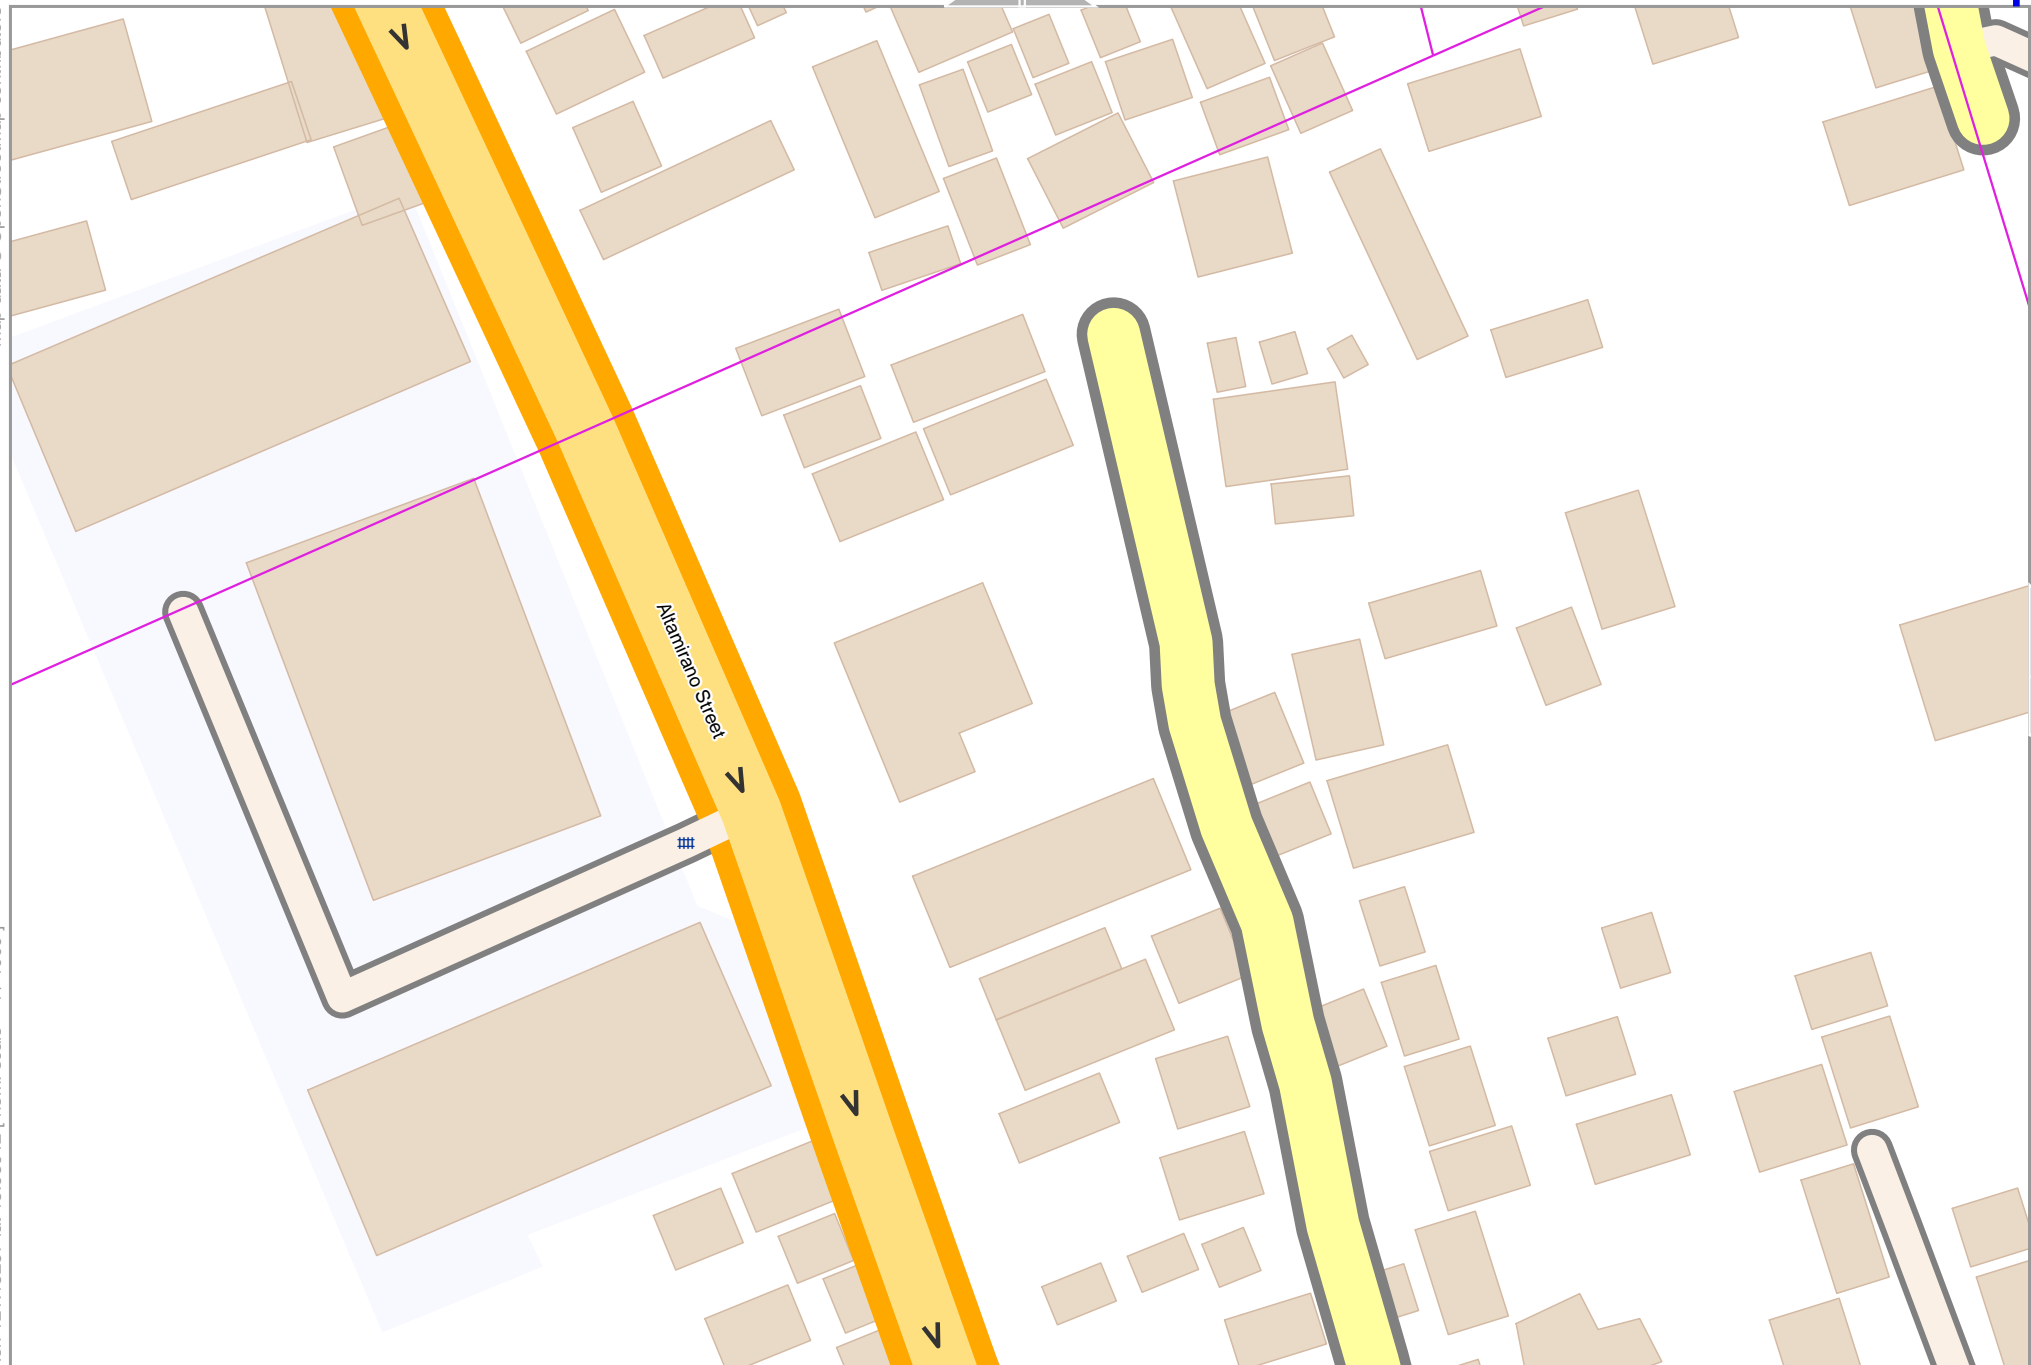

lon 121.15761 lat 13.94238

lon 121.15514 lat 13.94075 [ nom. scale = 1 / 1000 ]

pdfmap\_20220808\_065655\_Apil\_Map\_121.156\_13.9399\_238.pdf

0 10 m 100 m

Contour interval = 20m

B. Morada Street

B. Morada Street

Map data © OpenStreetMap contributors

lon 121.16008 lat 13.94238

pdfmap\_20220808\_065655\_Apil\_Map\_121.156\_13.9399\_238.pdf

lon 121.15761 lat 13.94075 [ nom. scale = 1 / 1000 ]

0 10 m 100 m

Contour interval = 20m

Map data © OpenStreetMap contributors

lon 121.15761 lat 13.93912 [ nom. scale = 1 / 1000 ]

lon 121.16008 lat 13.94075

pdfmap\_20220808\_065655\_Apil\_Map\_121\_156\_13.9399\_238.pdf

Contour interval = 20m

Map data © OpenStreetMap contributors

lon 121.15267 lat 13.93750 [ nom. scale = 1 / 1000 ]

lon 121.15514 lat 13.93912

pdfmap\_20220808\_065655\_Apil\_Map\_121\_156\_13\_9399\_238.pdf

Contour interval = 20m