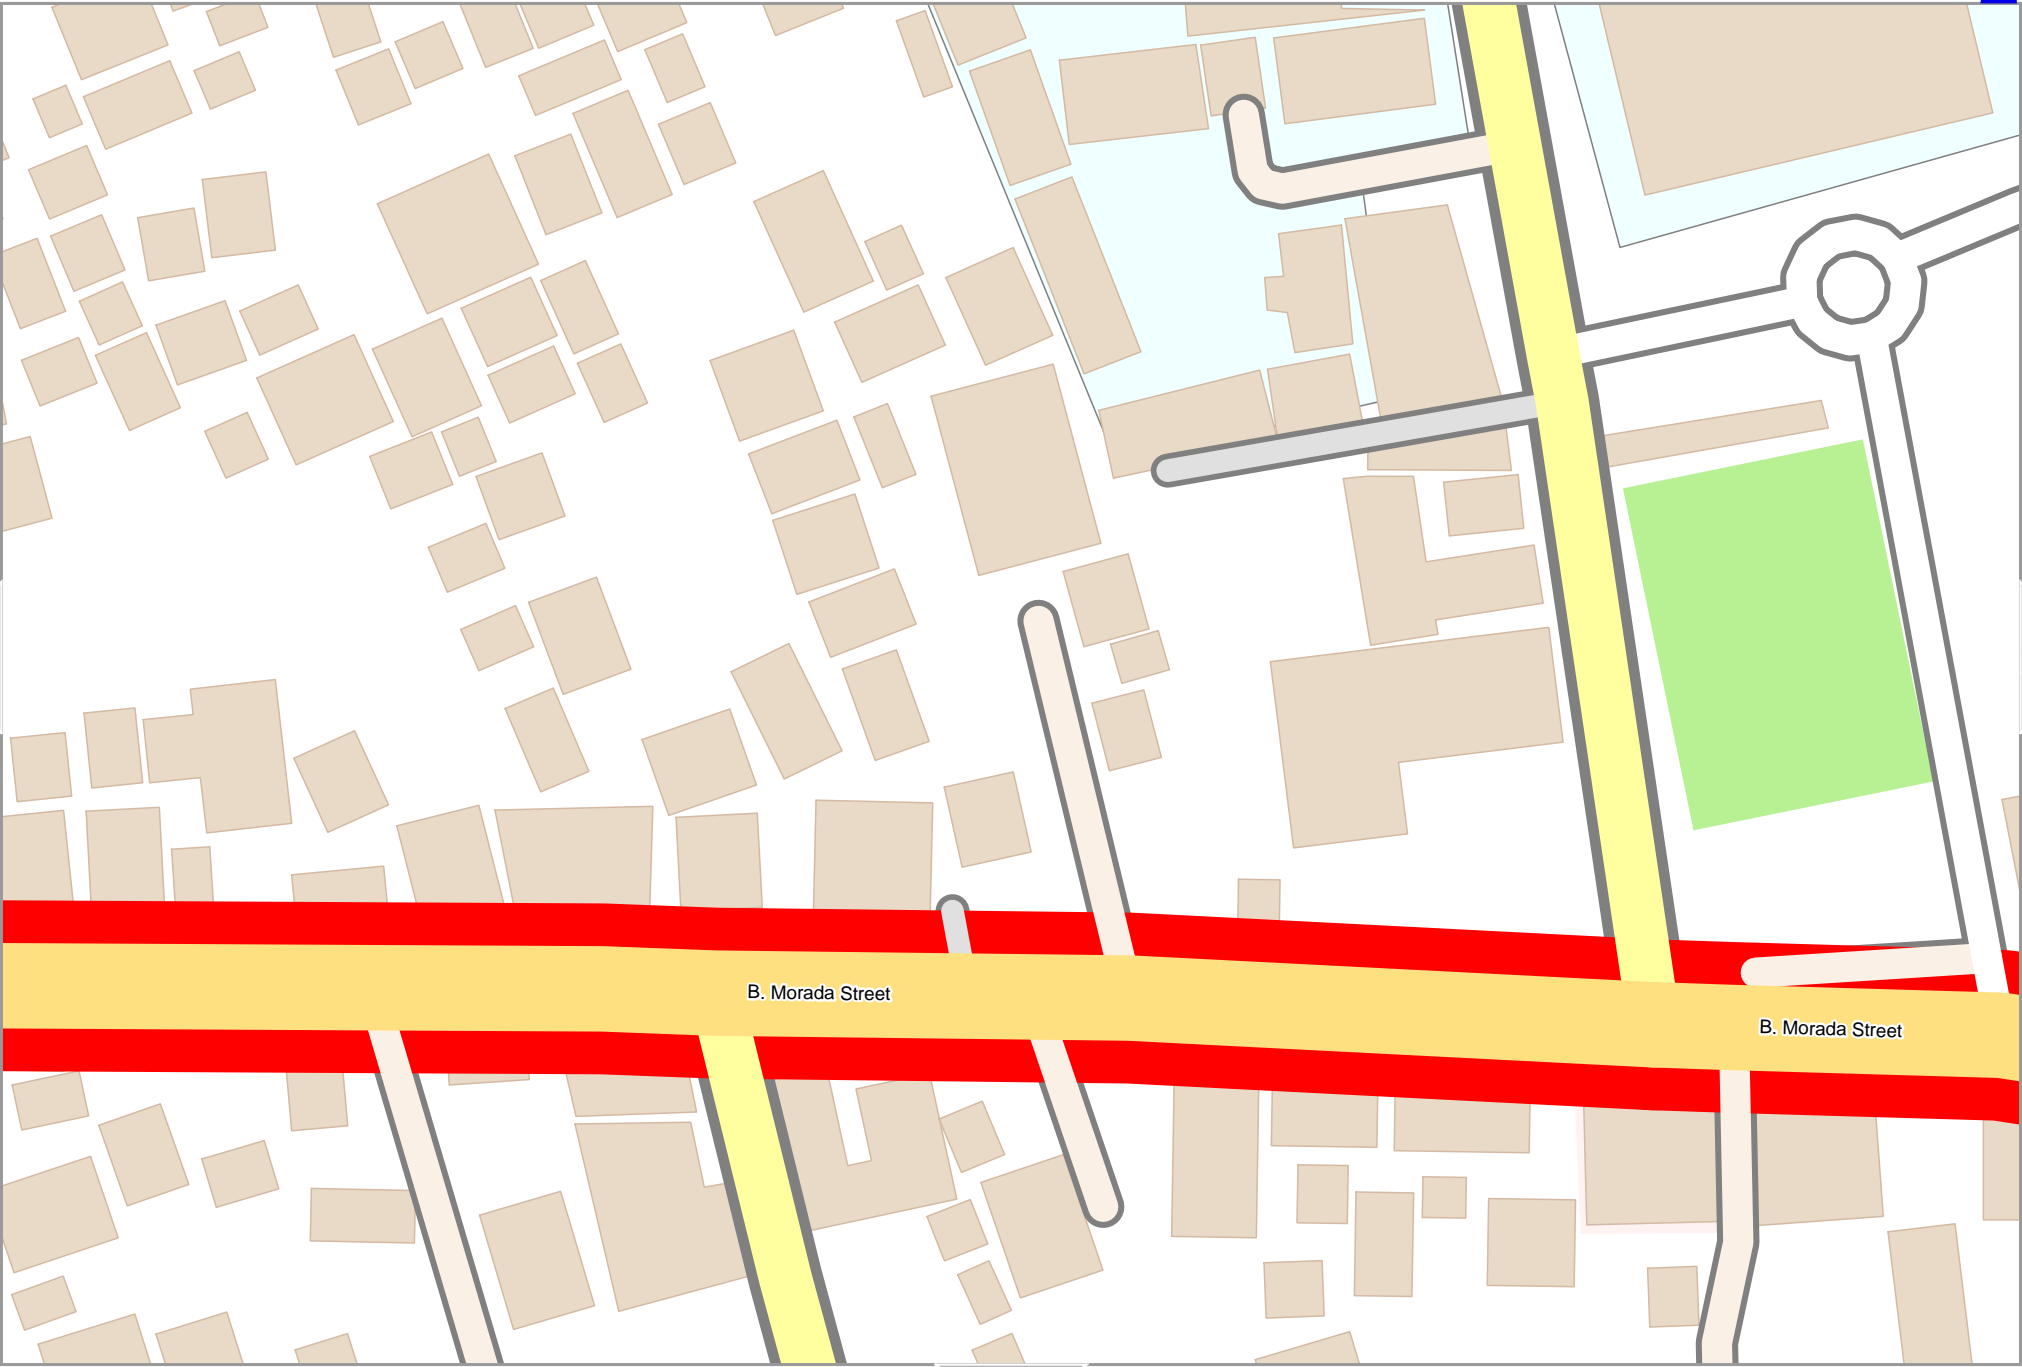

lon 121.15761 lat 13.94238

lon 121.15514 lat 13.94075 [ nom. scale = 1 / 1000 ]

pdfmap\_20220808\_065655\_Apil\_Map\_121.156\_13.9399\_238.pdf

0 10 m 100 m

Contour interval = 20m

B. Morada Street

B. Morada Street

Map data © OpenStreetMap contributors

lon 121.15761 lat 13.93912 [ nom. scale = 1 / 1000 ]

lon 121.16008 lat 13.94075

pdfmap\_20220808\_065655\_Apil\_Map\_121\_156\_13.9399\_238.pdf

Contour interval = 20m

Map data © OpenStreetMap contributors

lon 121.15267 lat 13.93750 [ nom. scale = 1 / 1000 ]

lon 121.15514 lat 13.93912

pdfmap\_20220808\_065655\_Apil\_Map\_121\_156\_13\_9399\_238.pdf

Contour interval = 20m

M.K. Lina Street

5

8

7

7

Map data © OpenStreetMap contributors

lon 121.15761 lat 13.93750 [ nom. scale = 1 / 1000 ]

lon 121.16008 lat 13.93912