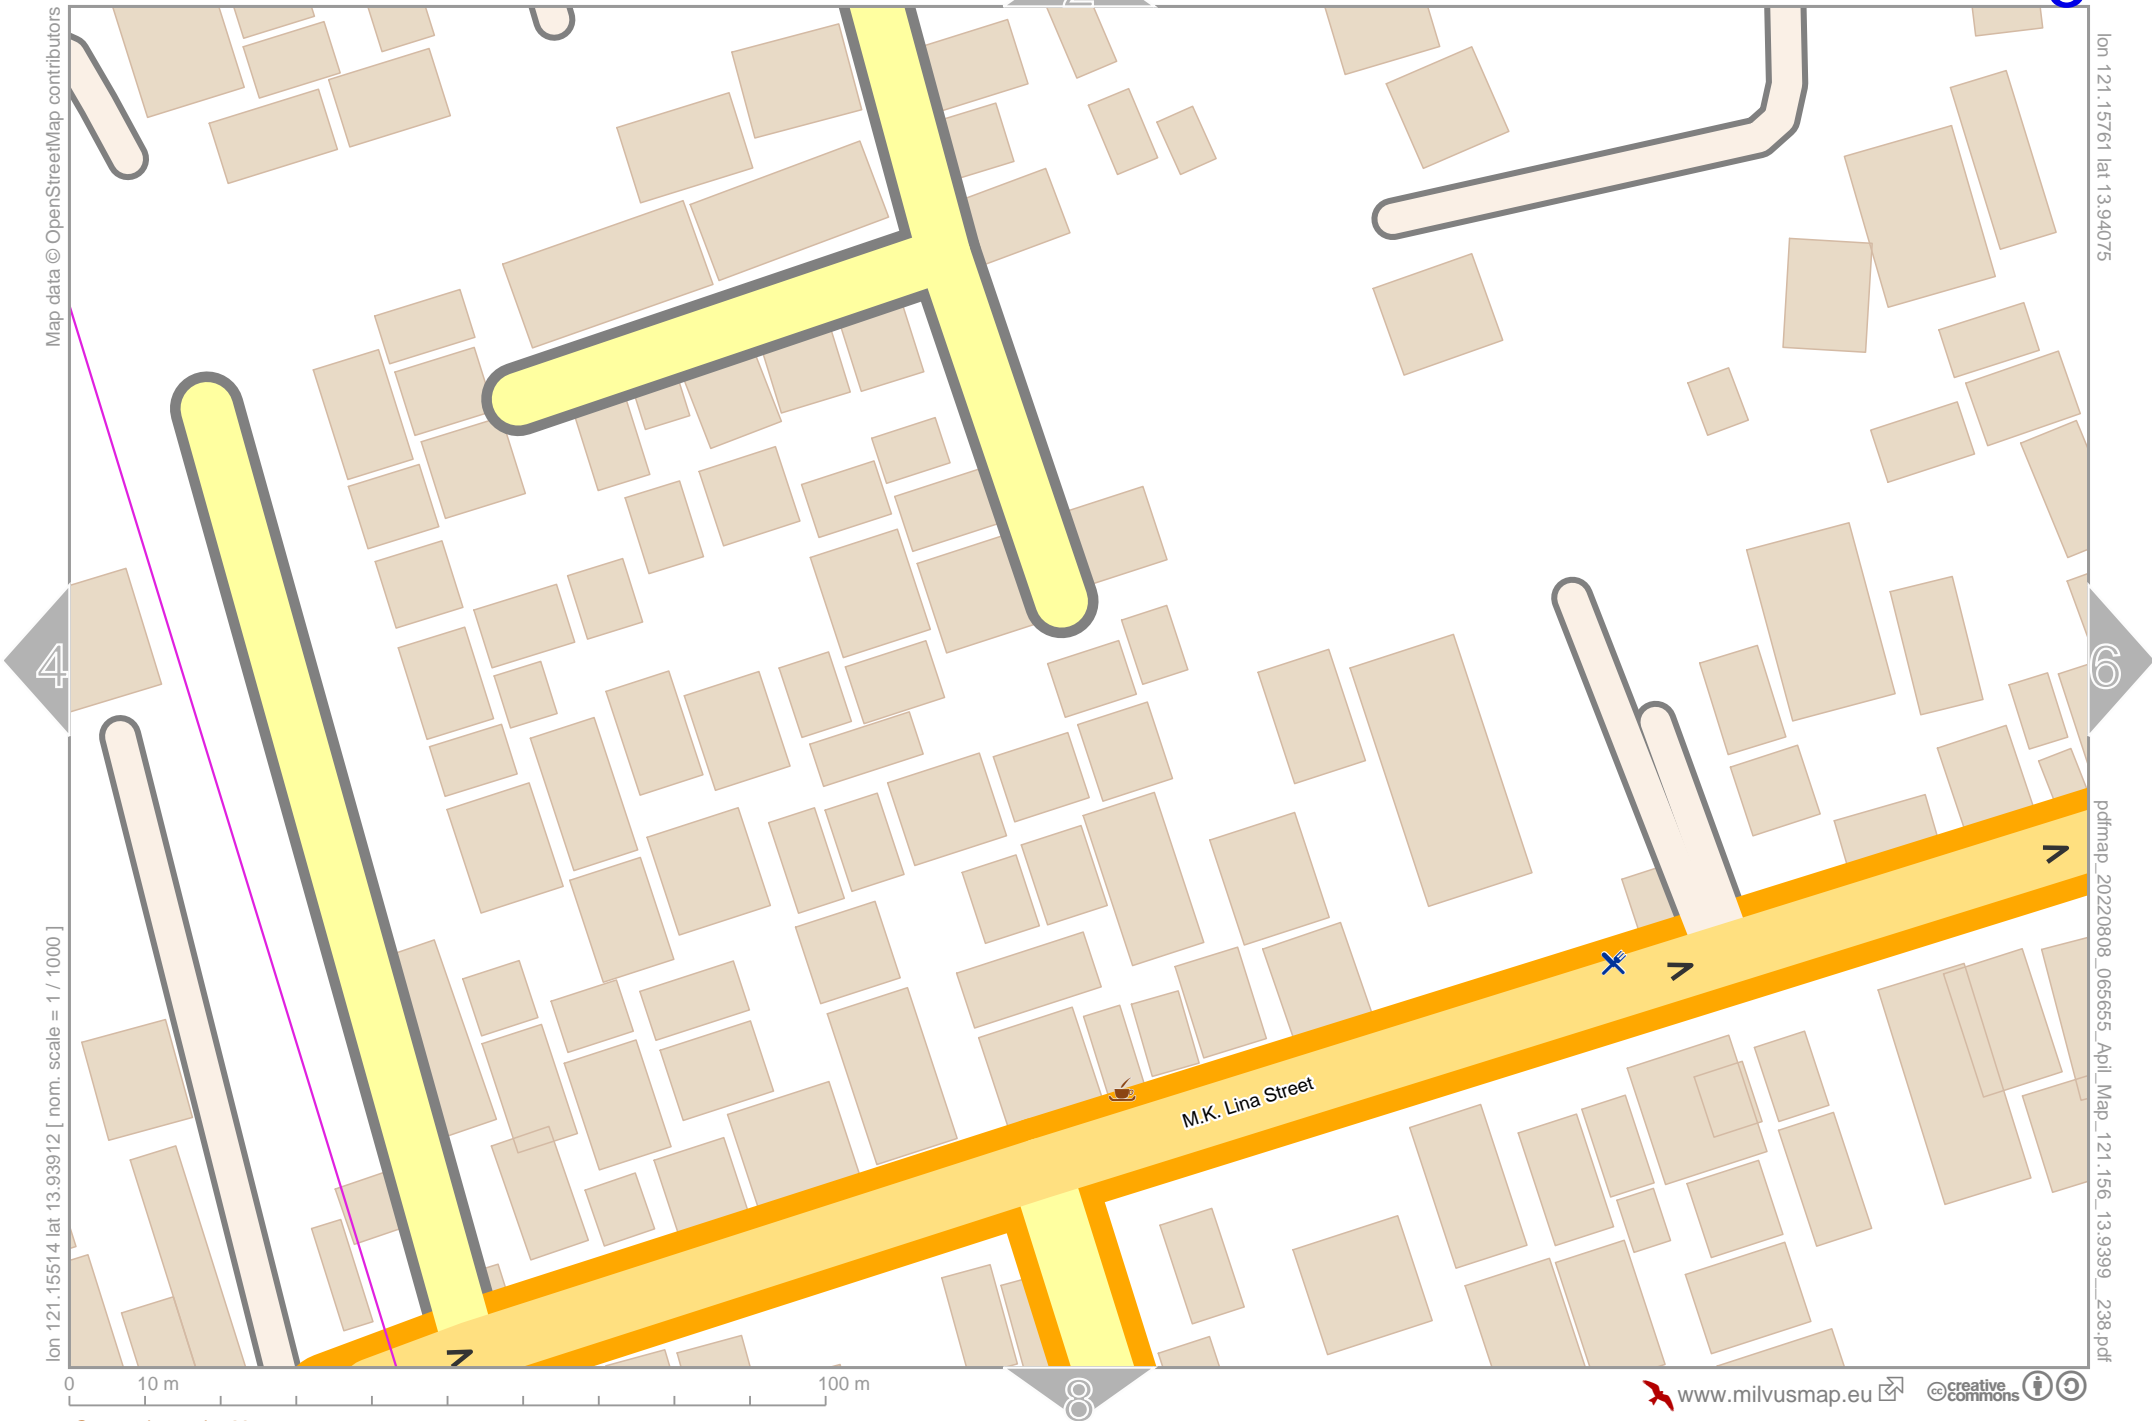

Map data © OpenStreetMap contributors

lon 121.15514 lat 13.93912 [ nom. scale = 1 / 1000 ]

lon 121.15761 lat 13.94075

pdfmap\_20220808\_065655\_Apil\_Map\_121\_156\_13.9399\_238.pdf

0 10 m 100 m

Contour interval = 20m

Map data © OpenStreetMap contributors

lon 121.15761 lat 13.93912 [ nom. scale = 1 / 1000 ]

lon 121.16008 lat 13.94075

pdfmap\_20220808\_065655\_Apil\_Map\_121\_156\_13.9399\_238.pdf

Contour interval = 20m

Map data © OpenStreetMap contributors

lon 121.15267 lat 13.93750 [ nom. scale = 1 / 1000 ]

lon 121.15514 lat 13.93912

pdfmap\_20220808\_065655\_Apil\_Map\_121\_156\_13\_9399\_238.pdf

Contour interval = 20m

Map data © OpenStreetMap contributors

lon 121.15761 lat 13.93912

lon 121.15514 lat 13.93750 [ nom. scale = 1 / 1000 ]

pdfmap\_20220808\_065655\_Apil\_Map\_121\_156\_13.9399\_238.pdf

0 10 m 100 m

Contour interval = 20m