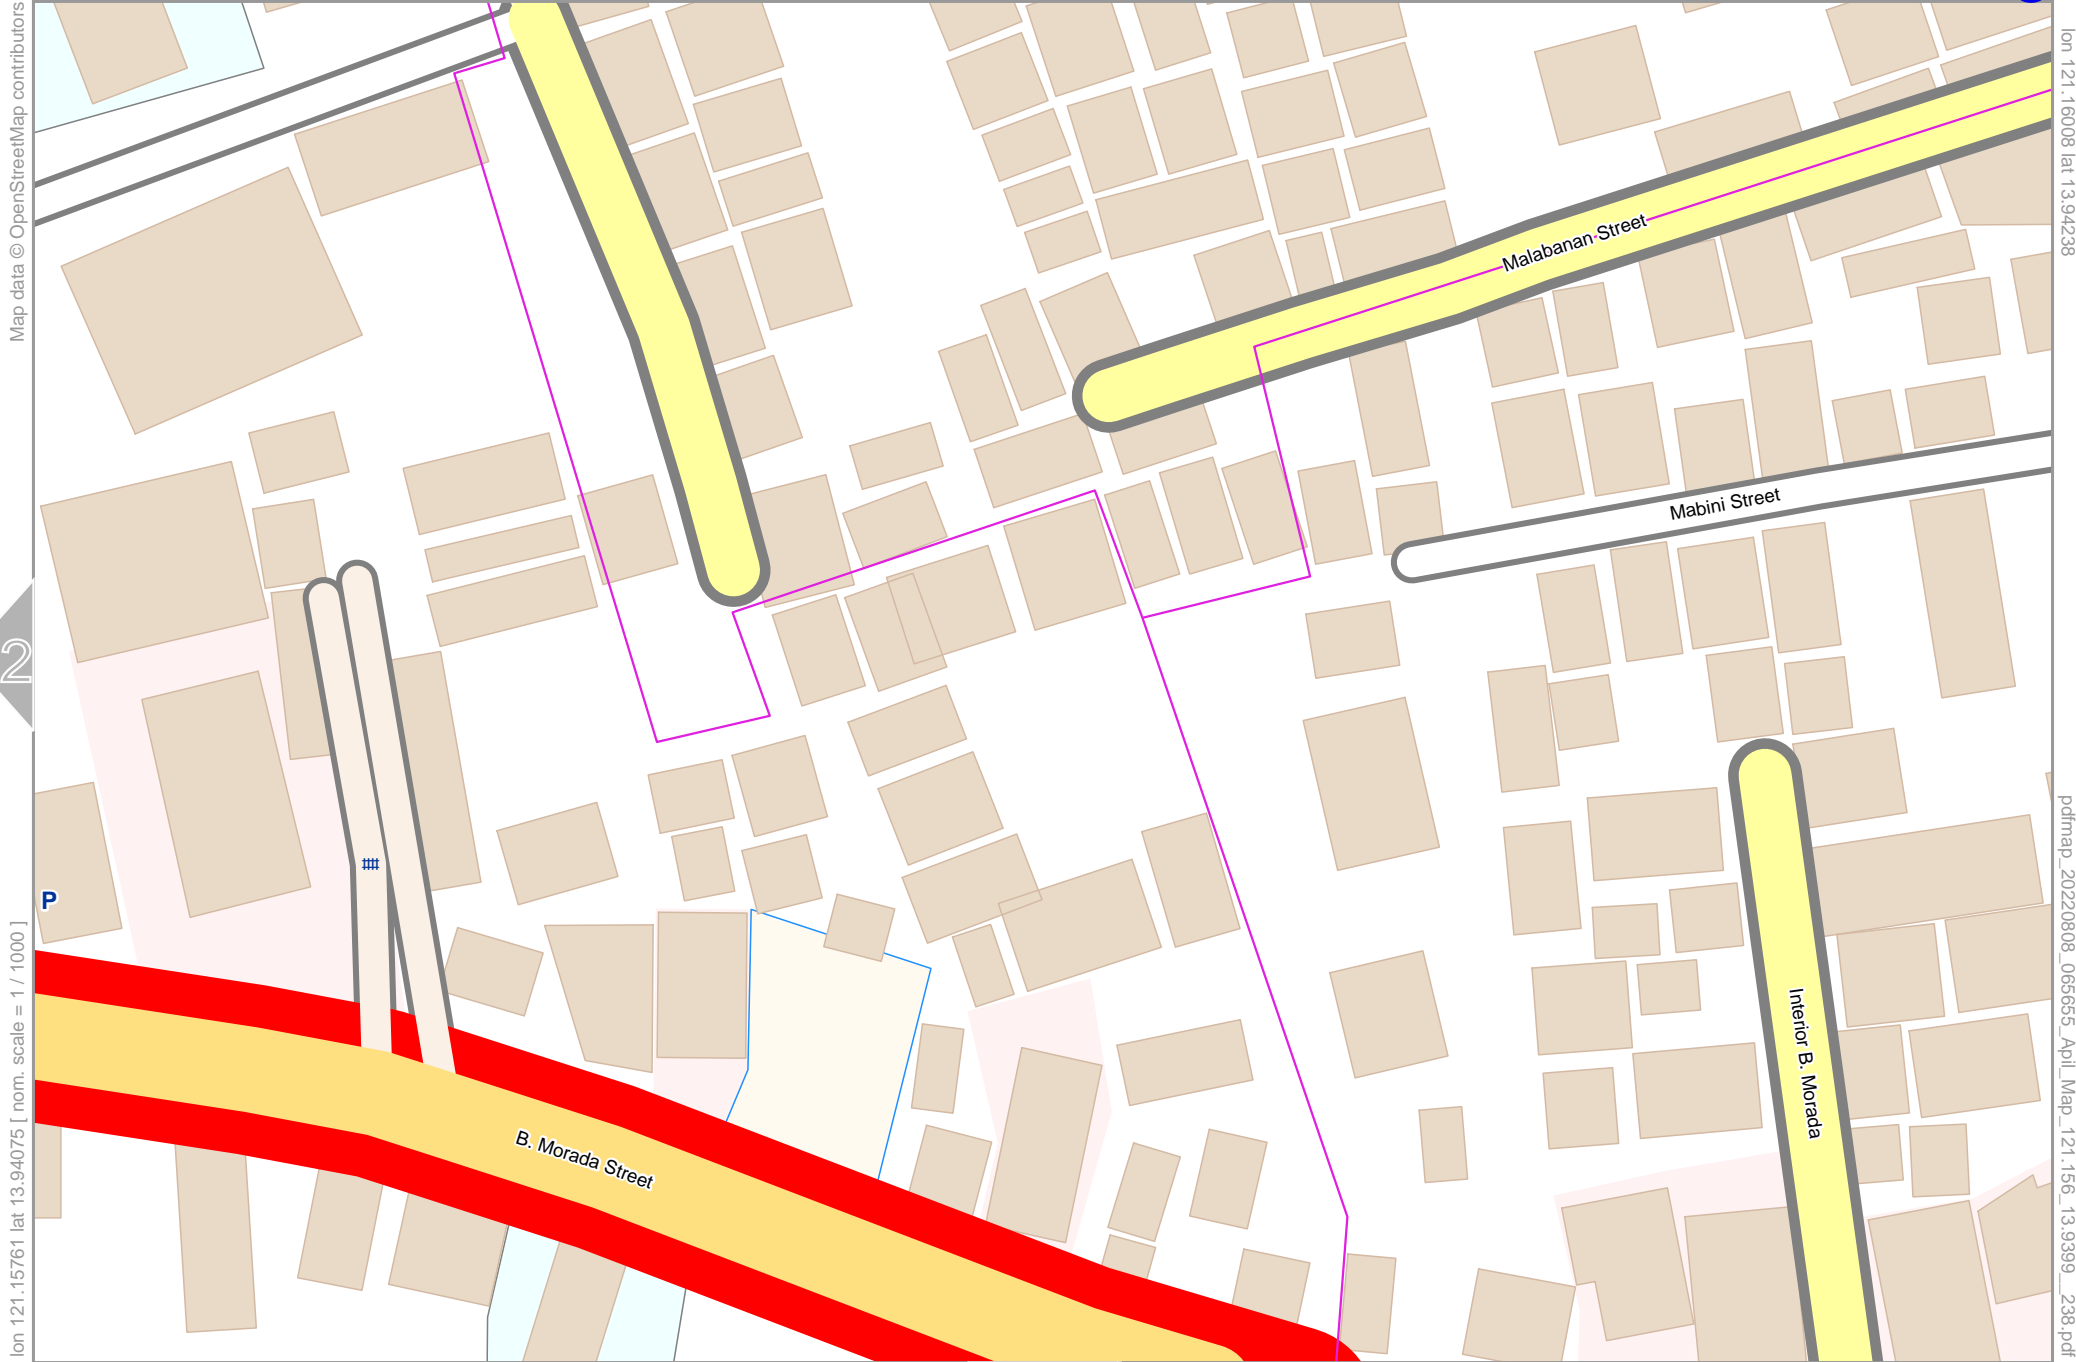

lon 121.15761 lat 13.94238

lon 121.15514 lat 13.94075 [ nom. scale = 1 / 1000 ]

pdfmap\_20220808\_065655\_Apil\_Map\_121.156\_13.9399\_238.pdf

0 10 m 100 m

Contour interval = 20m

B. Morada Street

B. Morada Street

Map data © OpenStreetMap contributors

lon 121.16008 lat 13.94238

pdfmap\_20220808\_065655\_Apil\_Map\_121.156\_13.9399\_238.pdf

lon 121.15761 lat 13.94075 [ nom. scale = 1 / 1000 ]

0 10 m 100 m

Contour interval = 20m

Map data © OpenStreetMap contributors

lon 121.15761 lat 13.93912 [ nom. scale = 1 / 1000 ]

lon 121.16008 lat 13.94075

pdfmap\_20220808\_065655\_Apil\_Map\_121\_156\_13.9399\_238.pdf

Contour interval = 20m

Map data © OpenStreetMap contributors

lon 121.15267 lat 13.93750 [ nom. scale = 1 / 1000 ]

lon 121.15514 lat 13.93912

pdfmap\_20220808\_065655\_Apil\_Map\_121\_156\_13\_9399\_238.pdf

Contour interval = 20m