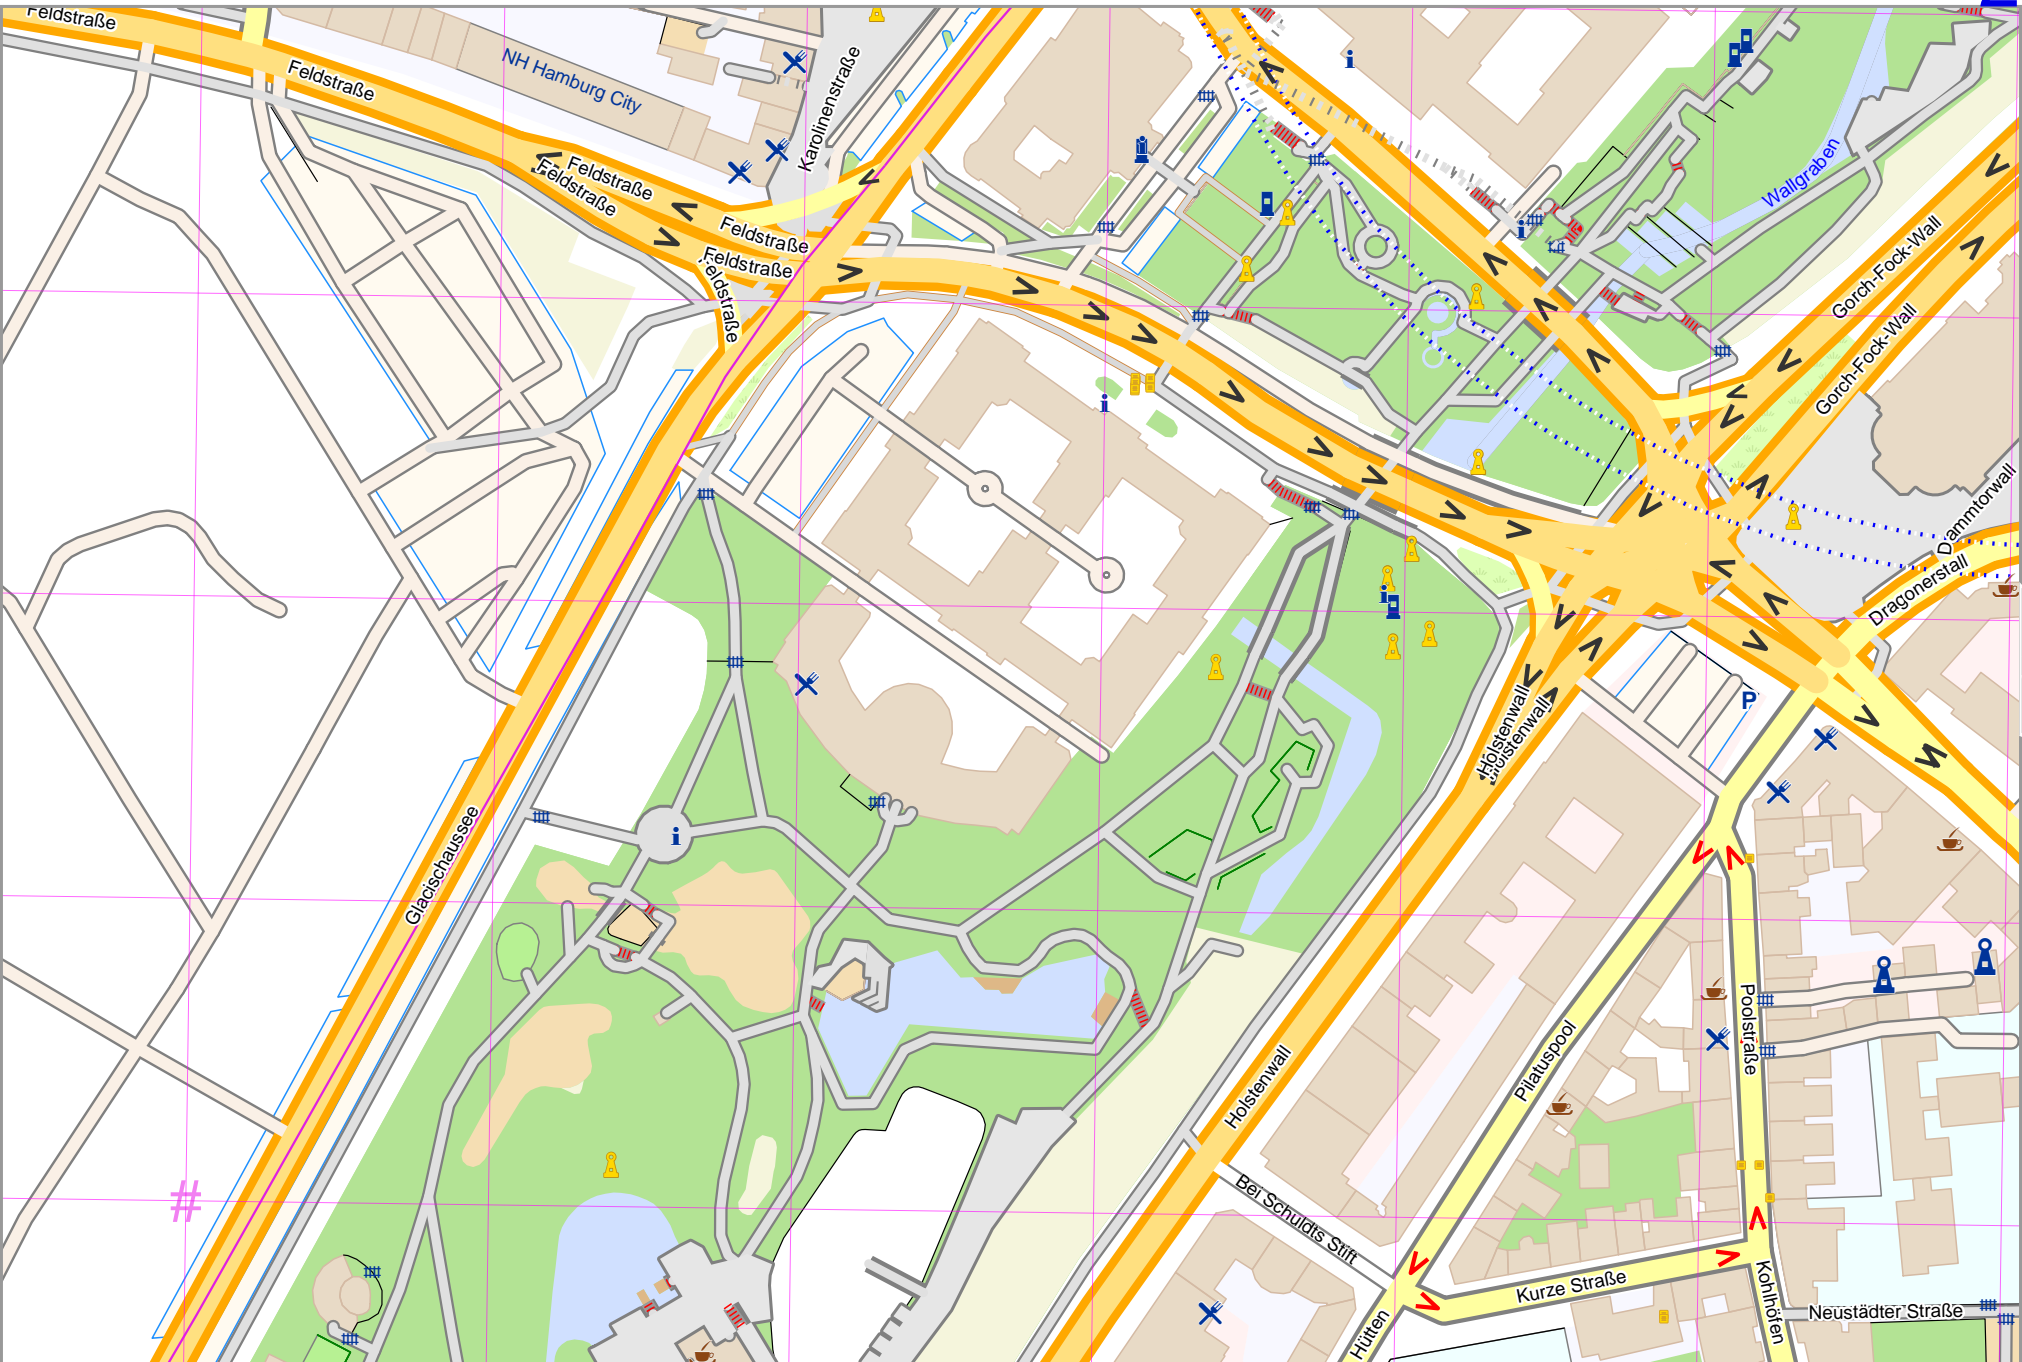

Hamburg1

lon 9.99095 lat 53.55718

Map data © OpenStreetMap contributors

lon 9.97119 lat 53.54932
[nom. scale = 1 / 5000]

pdfmap, 20220724, 171544, Hamburg1, 9,98088, 53,5531, 102.pdf

Hamburg1

Map data © OpenStreetMap contributors

lon 9.97119 lat 53.55314 [nom. scale = 1 / 2500]

lon 9.98126 lat 53.55718

pdfmap_20220724_171544_Hamburg1_9.98088_53.5531_102.pdf

UTM: 32 U easting 564.40 km northing 5934.30 km
UTM-Grid-width = 100m

Hamburg1

Map data © OpenStreetMap contributors

lon 9.99095 lat 53.55718

pdfmap_20220724_171544_Hamburg1_9.99098_53.5531_102.pdf

lon 9.98088 lat 53.55314 [nom. scale = 1 / 2500]

2

5

UTM: 32 U easting 565.00 km northing 5934.30 km
UTM-Grid-width = 100m

Map data © OpenStreetMap contributors

lon 9.98088 lat 53.54932 [nom. scale = 1 / 2500]

UTM: 32 U easting 565.00 km northing 5933.90 km
UTM-Grid-width = 100m

lon 9.99095 lat 53.55336

pdfmap_20220724_171544_Hamburg1_9.98088_53.5531_102.pdf