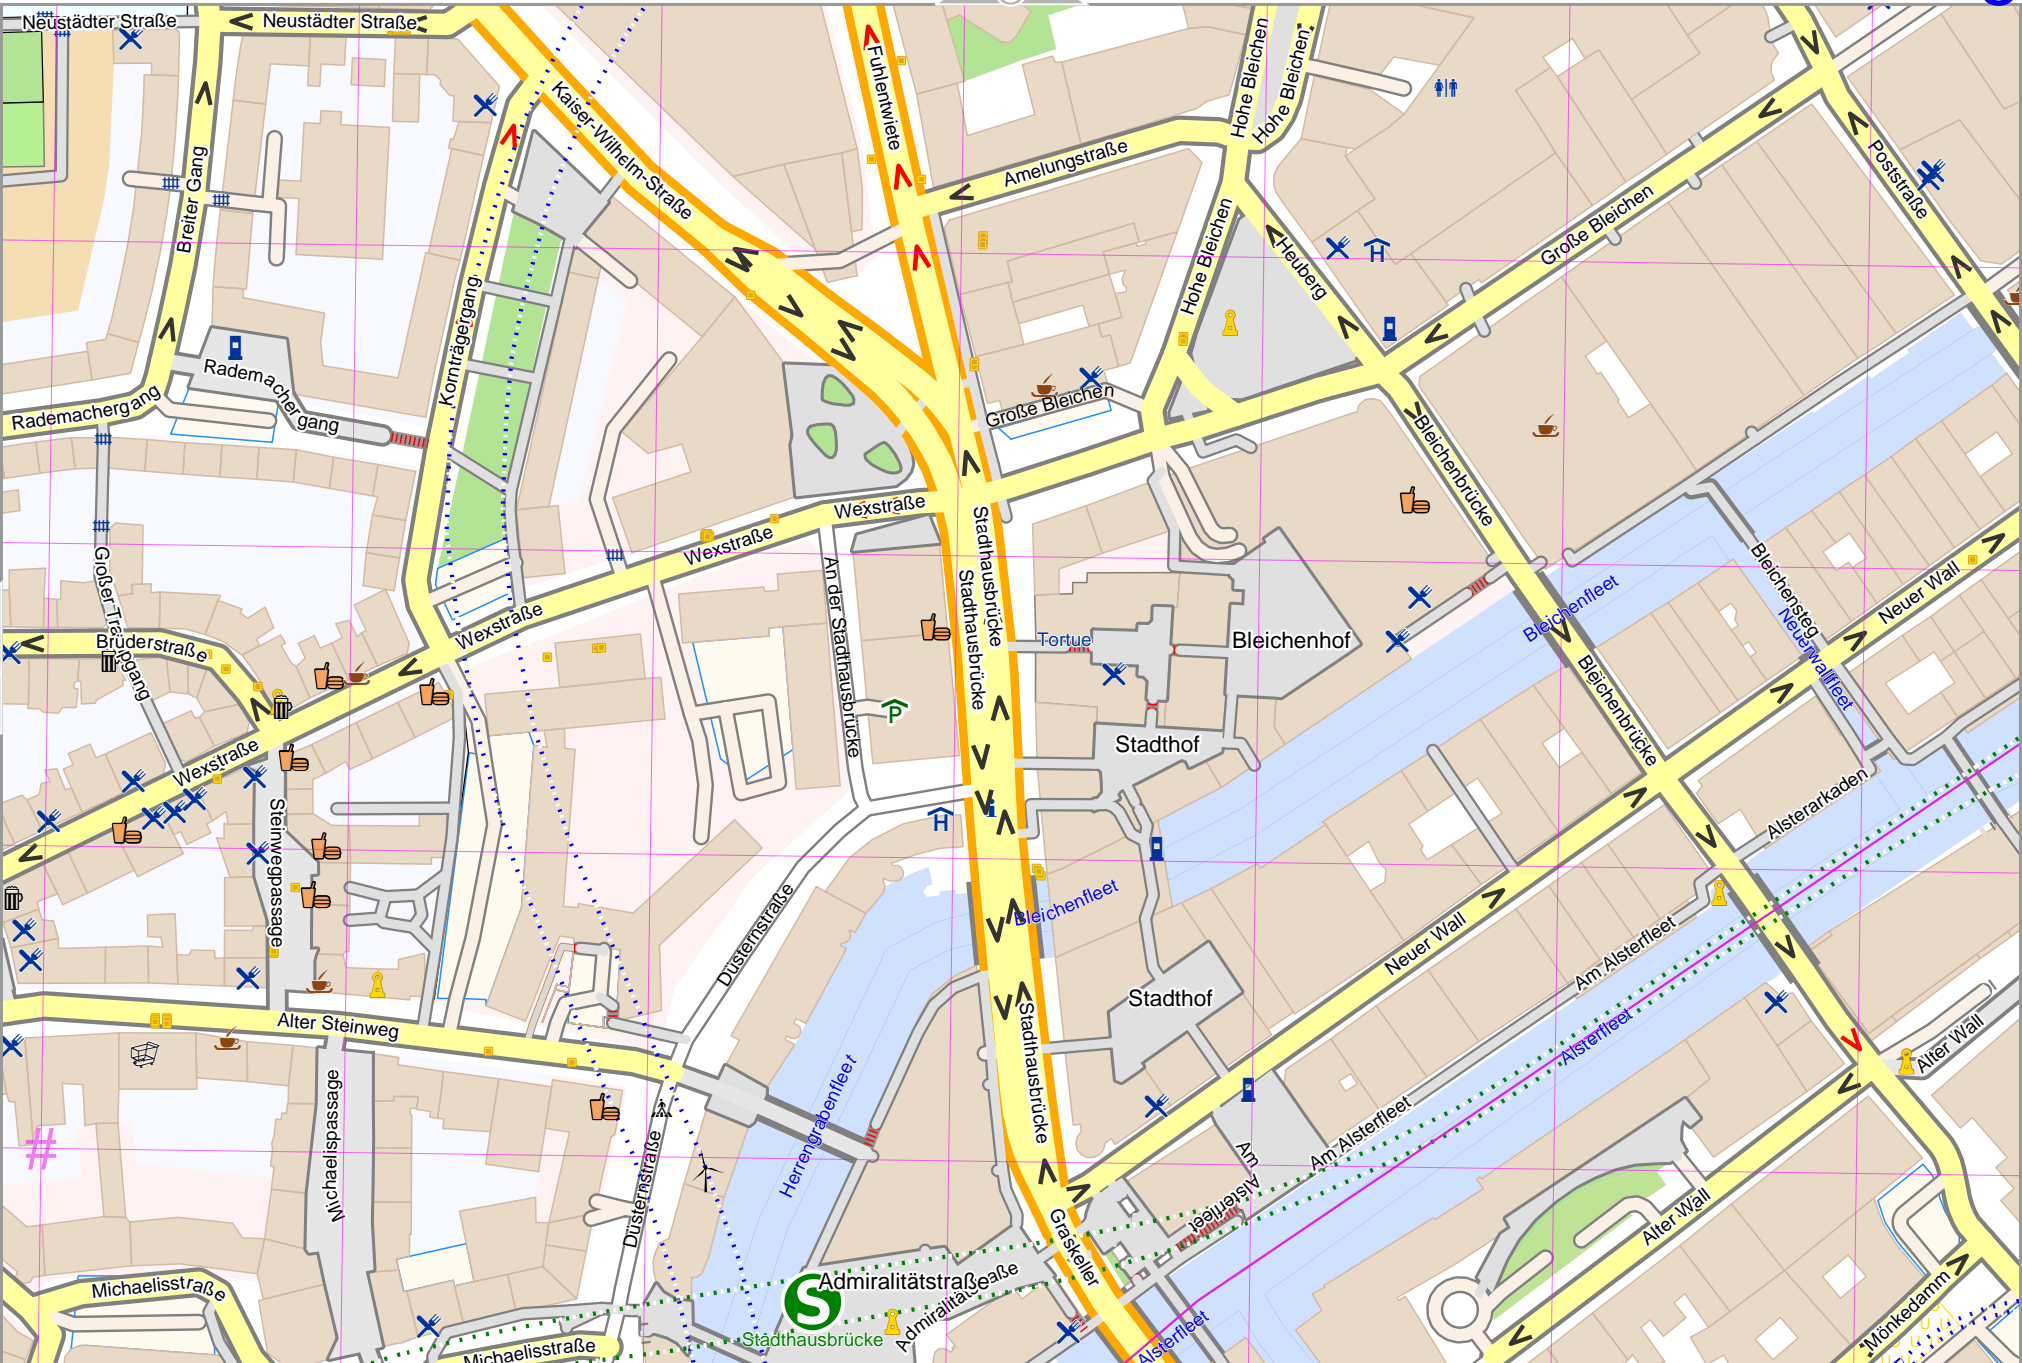

Hamburg1

lon 9.99095 lat 53.55718

Map data © OpenStreetMap contributors

lon 9.97119 lat 53.54932
[nom. scale = 1 / 5000]

pdfmap, 20220724, 171544, Hamburg1, 9,98088, 53,5531, 102.pdf

Hamburg1

Map data © OpenStreetMap contributors

Map data © OpenStreetMap contributors

lon 9.99095 lat 53.55718

pdfmap_20220724_171544_Hamburg1_9.99098_53.5531_102.pdf

lon 9.98088 lat 53.55314 [nom. scale = 1 / 2500]

2

5

UTM: 32 U easting 565.00 km northing 5934.30 km
UTM-Grid-width = 100m

Hamburg1

4

Map data © OpenStreetMap contributors

lon 9.98126 lat 53.55336

lon 9.97119 lat 53.54932 [nom. scale = 1 / 2500]

pdfmap_20220724_171544_Hamburg1_9.98088_53.5531_102.pdf

UTM: 32 U easting 564.40 km northing 5933.90 km
 UTM-Grid-width = 100m

Map data © OpenStreetMap contributors

lon 9.98088 lat 53.54932 [nom. scale = 1 / 2500]

UTM: 32 U easting 565.00 km northing 5933.90 km
UTM-Grid-width = 100m

lon 9.99095 lat 53.55336

pdfmap_20220724_171544_Hamburg1_9.98088_53.5531_102.pdf