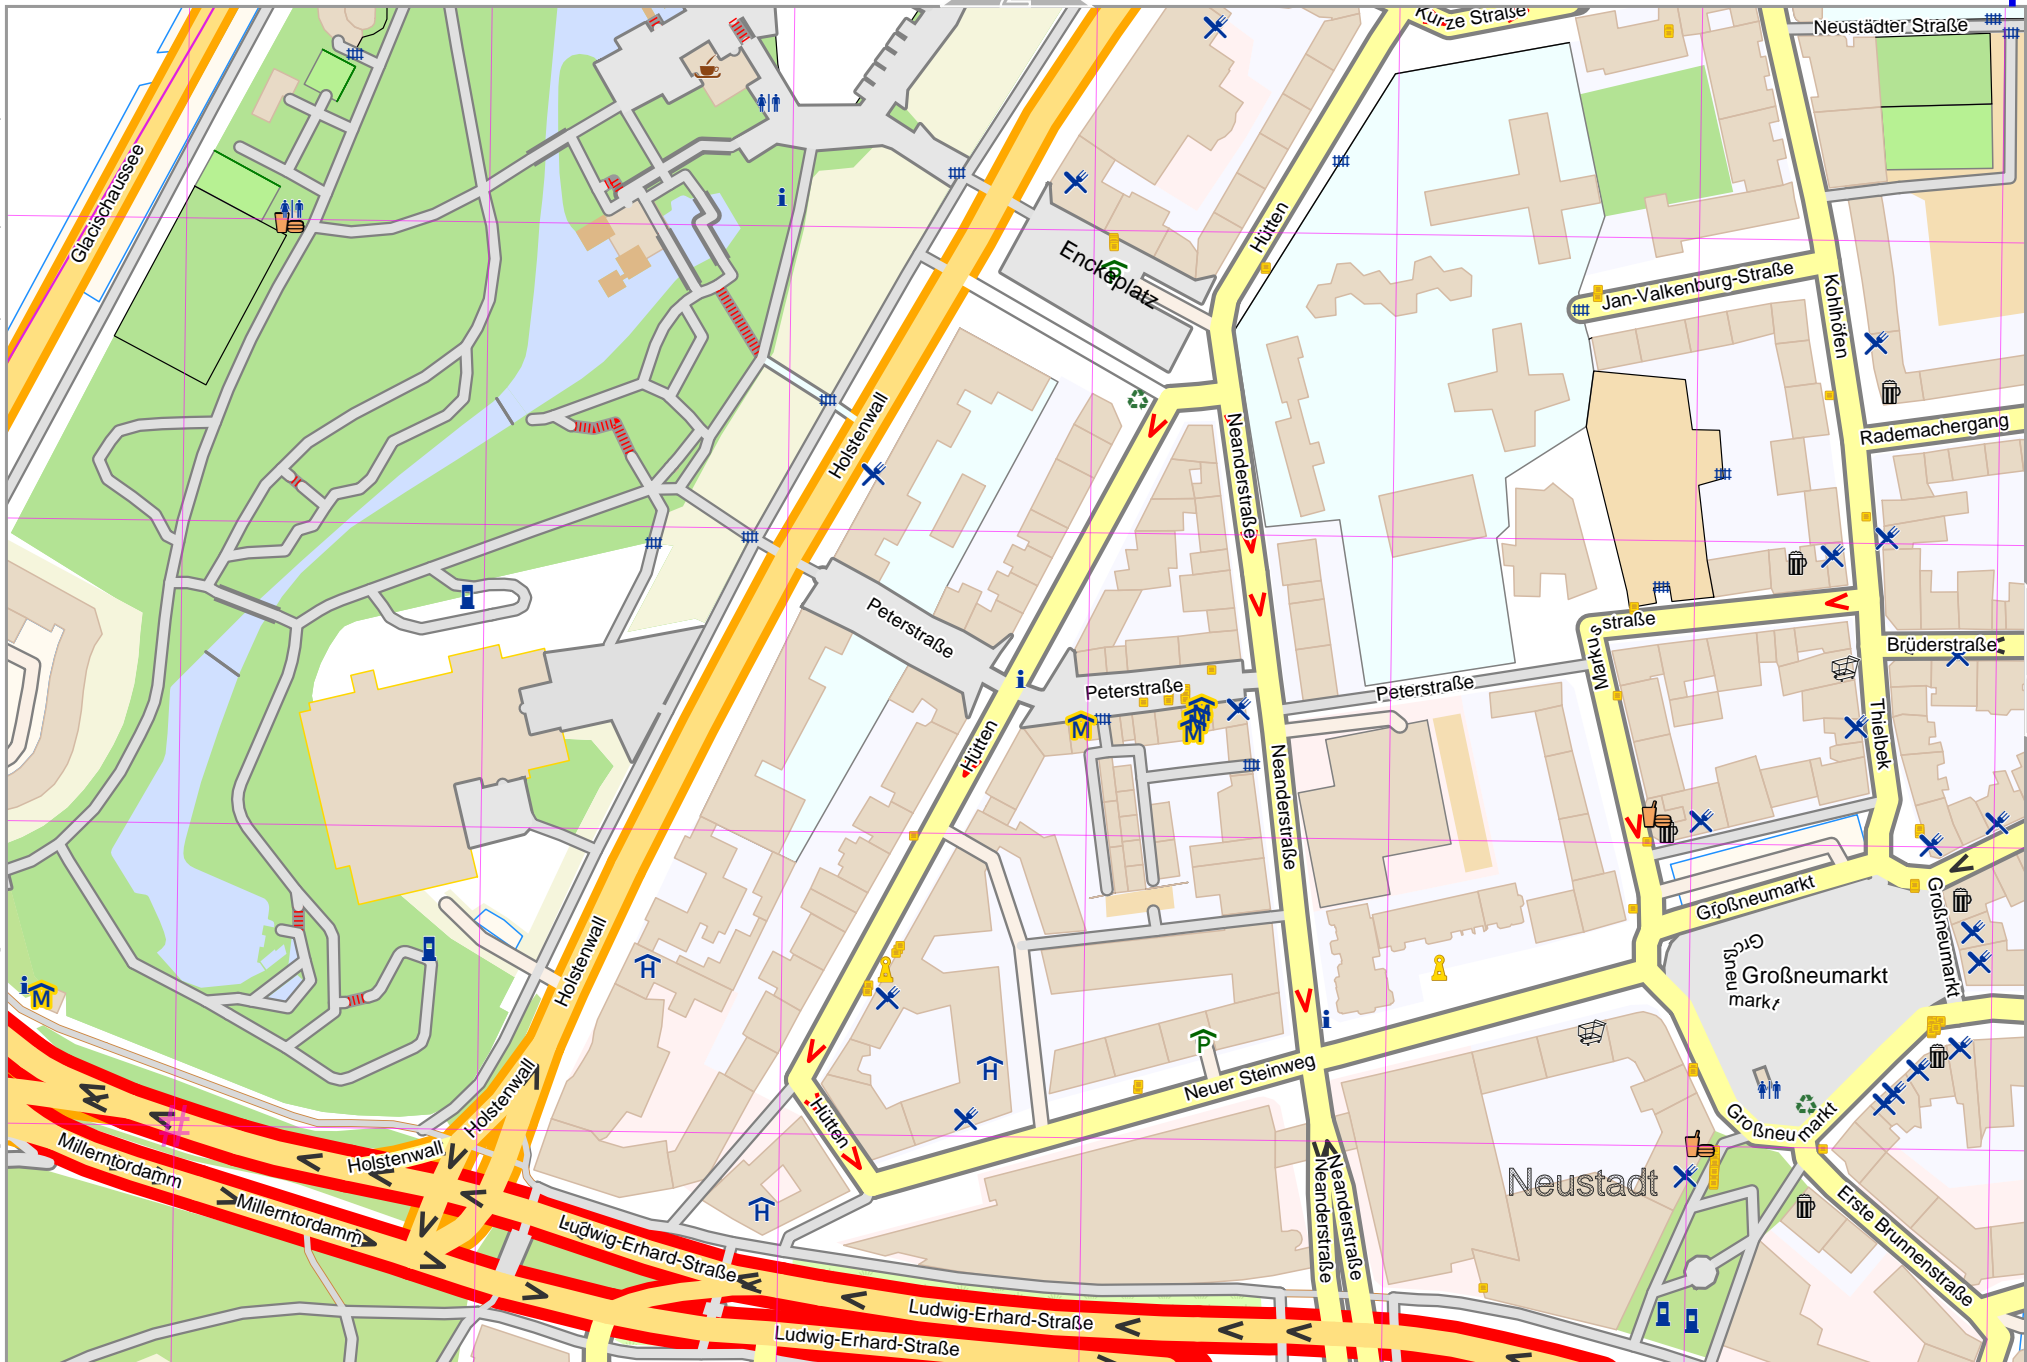

Map data © OpenStreetMap contributors

lon 9.99095 lat 53.55718

pdfmap_20220724_171544_Hamburg1_9.99098_53.5531_102.pdf

lon 9.98088 lat 53.55314 [nom. scale = 1 / 2500]

2

5

UTM: 32 U easting 565.00 km northing 5934.30 km
UTM-Grid-width = 100m

Hamburg1

4

Map data © OpenStreetMap contributors

lon 9.98126 lat 53.55336

lon 9.97119 lat 53.54932 [nom. scale = 1 / 2500]

pdfmap_20220724_171544_Hamburg1_9.98088_53.5531_102.pdf

UTM: 32 U easting 564.40 km northing 5933.90 km
 UTM-Grid-width = 100m

Map data © OpenStreetMap contributors

lon 9.98088 lat 53.54932 [nom. scale = 1 / 2500]

UTM: 32 U easting 565.00 km northing 5933.90 km
UTM-Grid-width = 100m

lon 9.99095 lat 53.55336

pdfmap_20220724_171544_Hamburg1_9.98088_53.5531_102.pdf