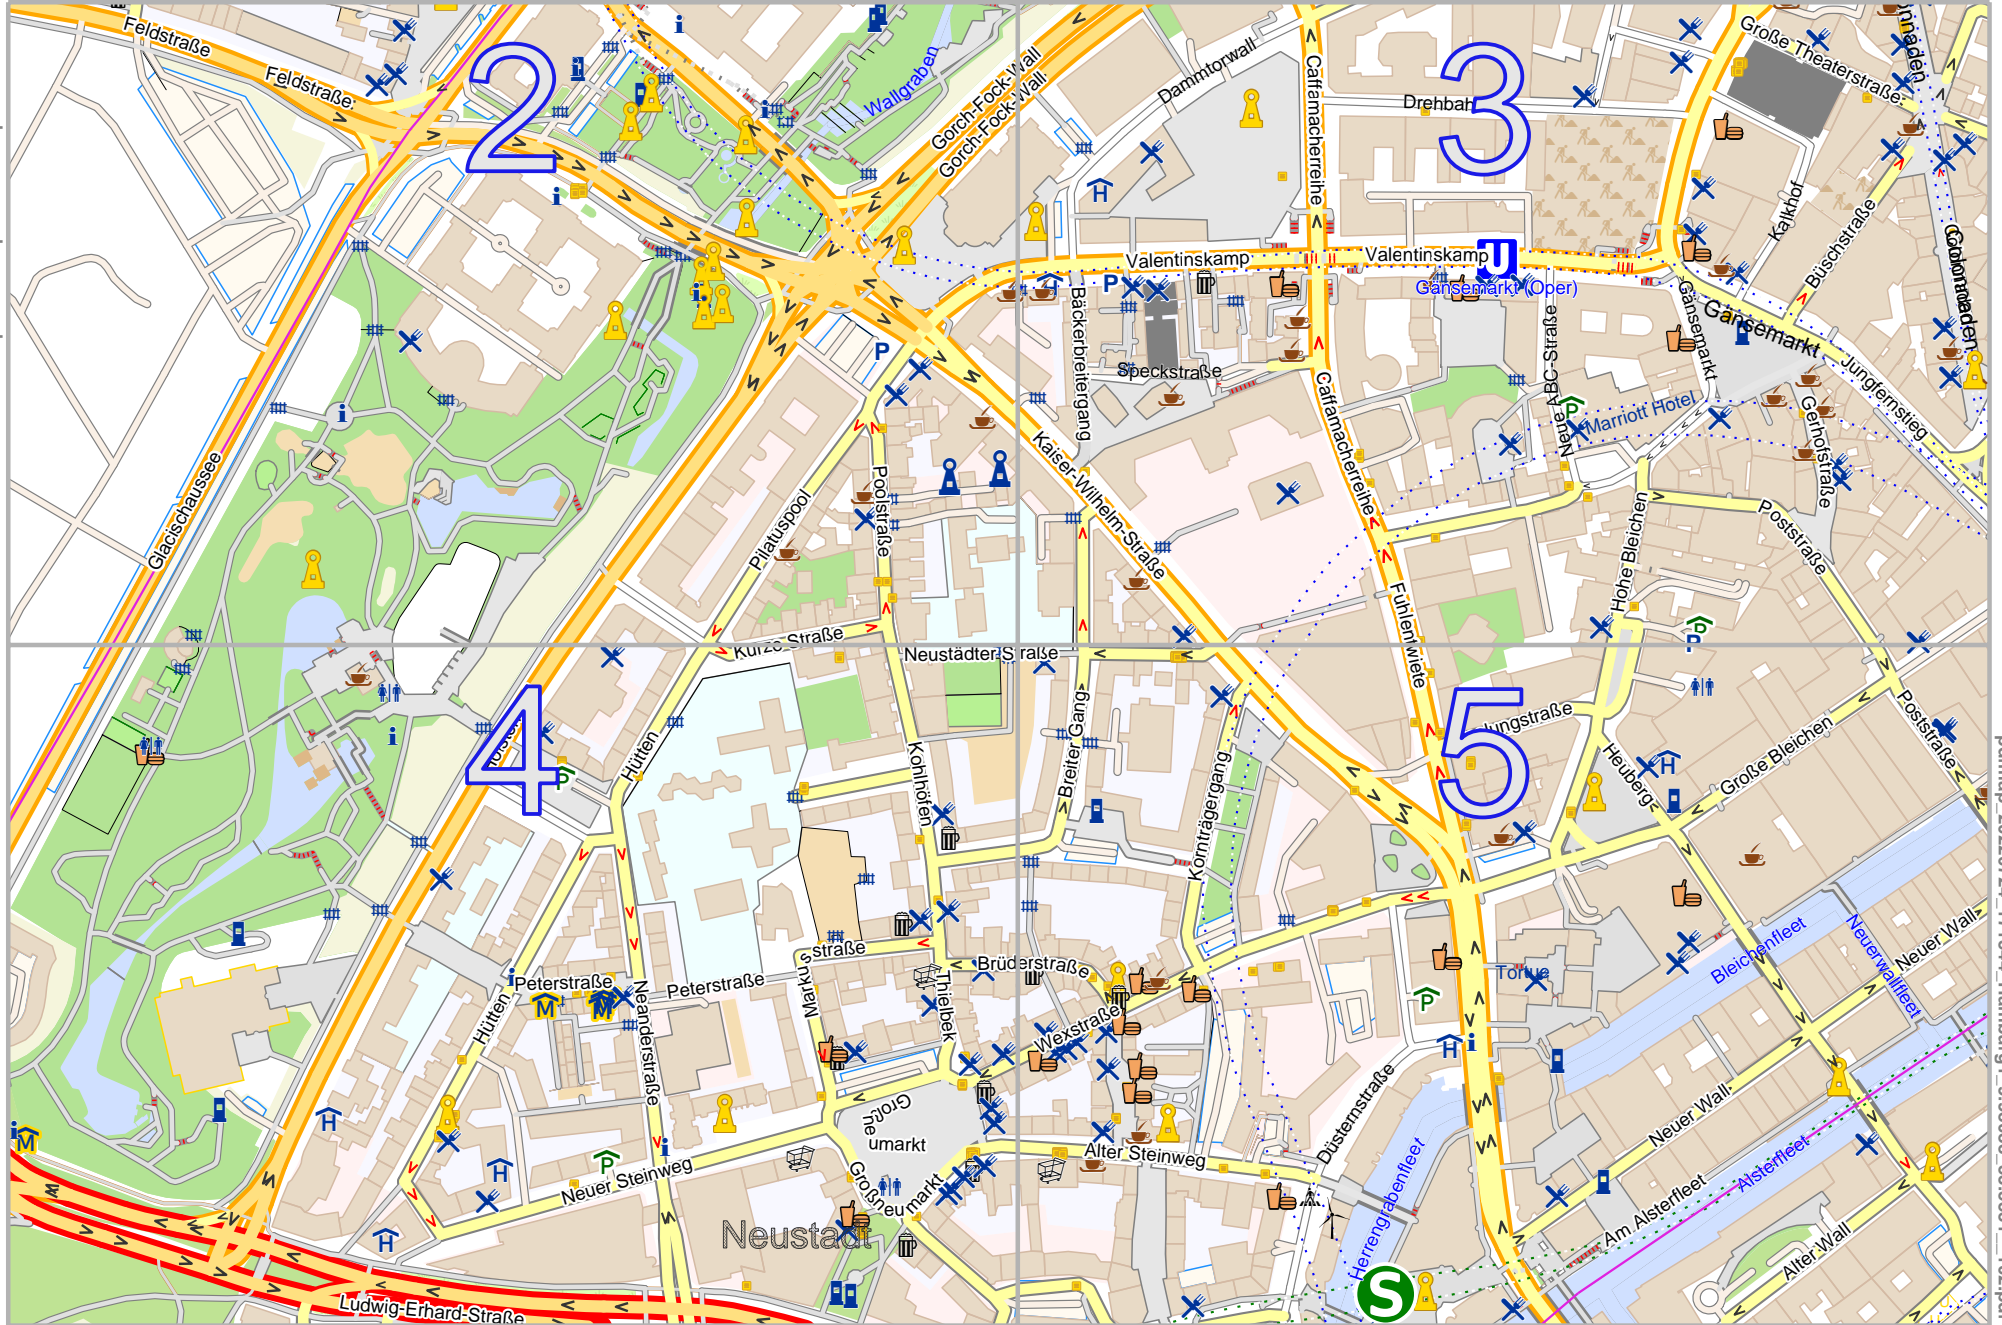

Hamburg1

lon 9.99095 lat 53.55718

Map data © OpenStreetMap contributors

lon 9.97119 lat 53.54932
[nom. scale = 1 / 5000]

pdfmap, 20220724, 171544, Hamburg1, 9,98088, 53,5531, 102.pdf

Hamburg1

Map data © OpenStreetMap contributors

lon 9.97119 lat 53.55314 [nom. scale = 1 / 2500]

lon 9.98126 lat 53.55718

pdfmap_20220724_171544_Hamburg1_9.98088_53.5531_102.pdf

UTM: 32 U easting 564.40 km northing 5934.30 km
UTM-Grid-width = 100m

Hamburg1

Map data © OpenStreetMap contributors

lon 9.99095 lat 53.55718

pdfmap_20220724_171544_Hamburg1_9.99098_53.5531_102.pdf

lon 9.98088 lat 53.55314 [nom. scale = 1 / 2500]

2

5

UTM: 32 U easting 565.00 km northing 5934.30 km
UTM-Grid-width = 100m

Map data © OpenStreetMap contributors

lon 9.98088 lat 53.54932 [nom. scale = 1 / 2500]

UTM: 32 U easting 565.00 km northing 5933.90 km
UTM-Grid-width = 100m

lon 9.99095 lat 53.55336

pdfmap_20220724_171544_Hamburg1_9.98088_53.5531_102.pdf