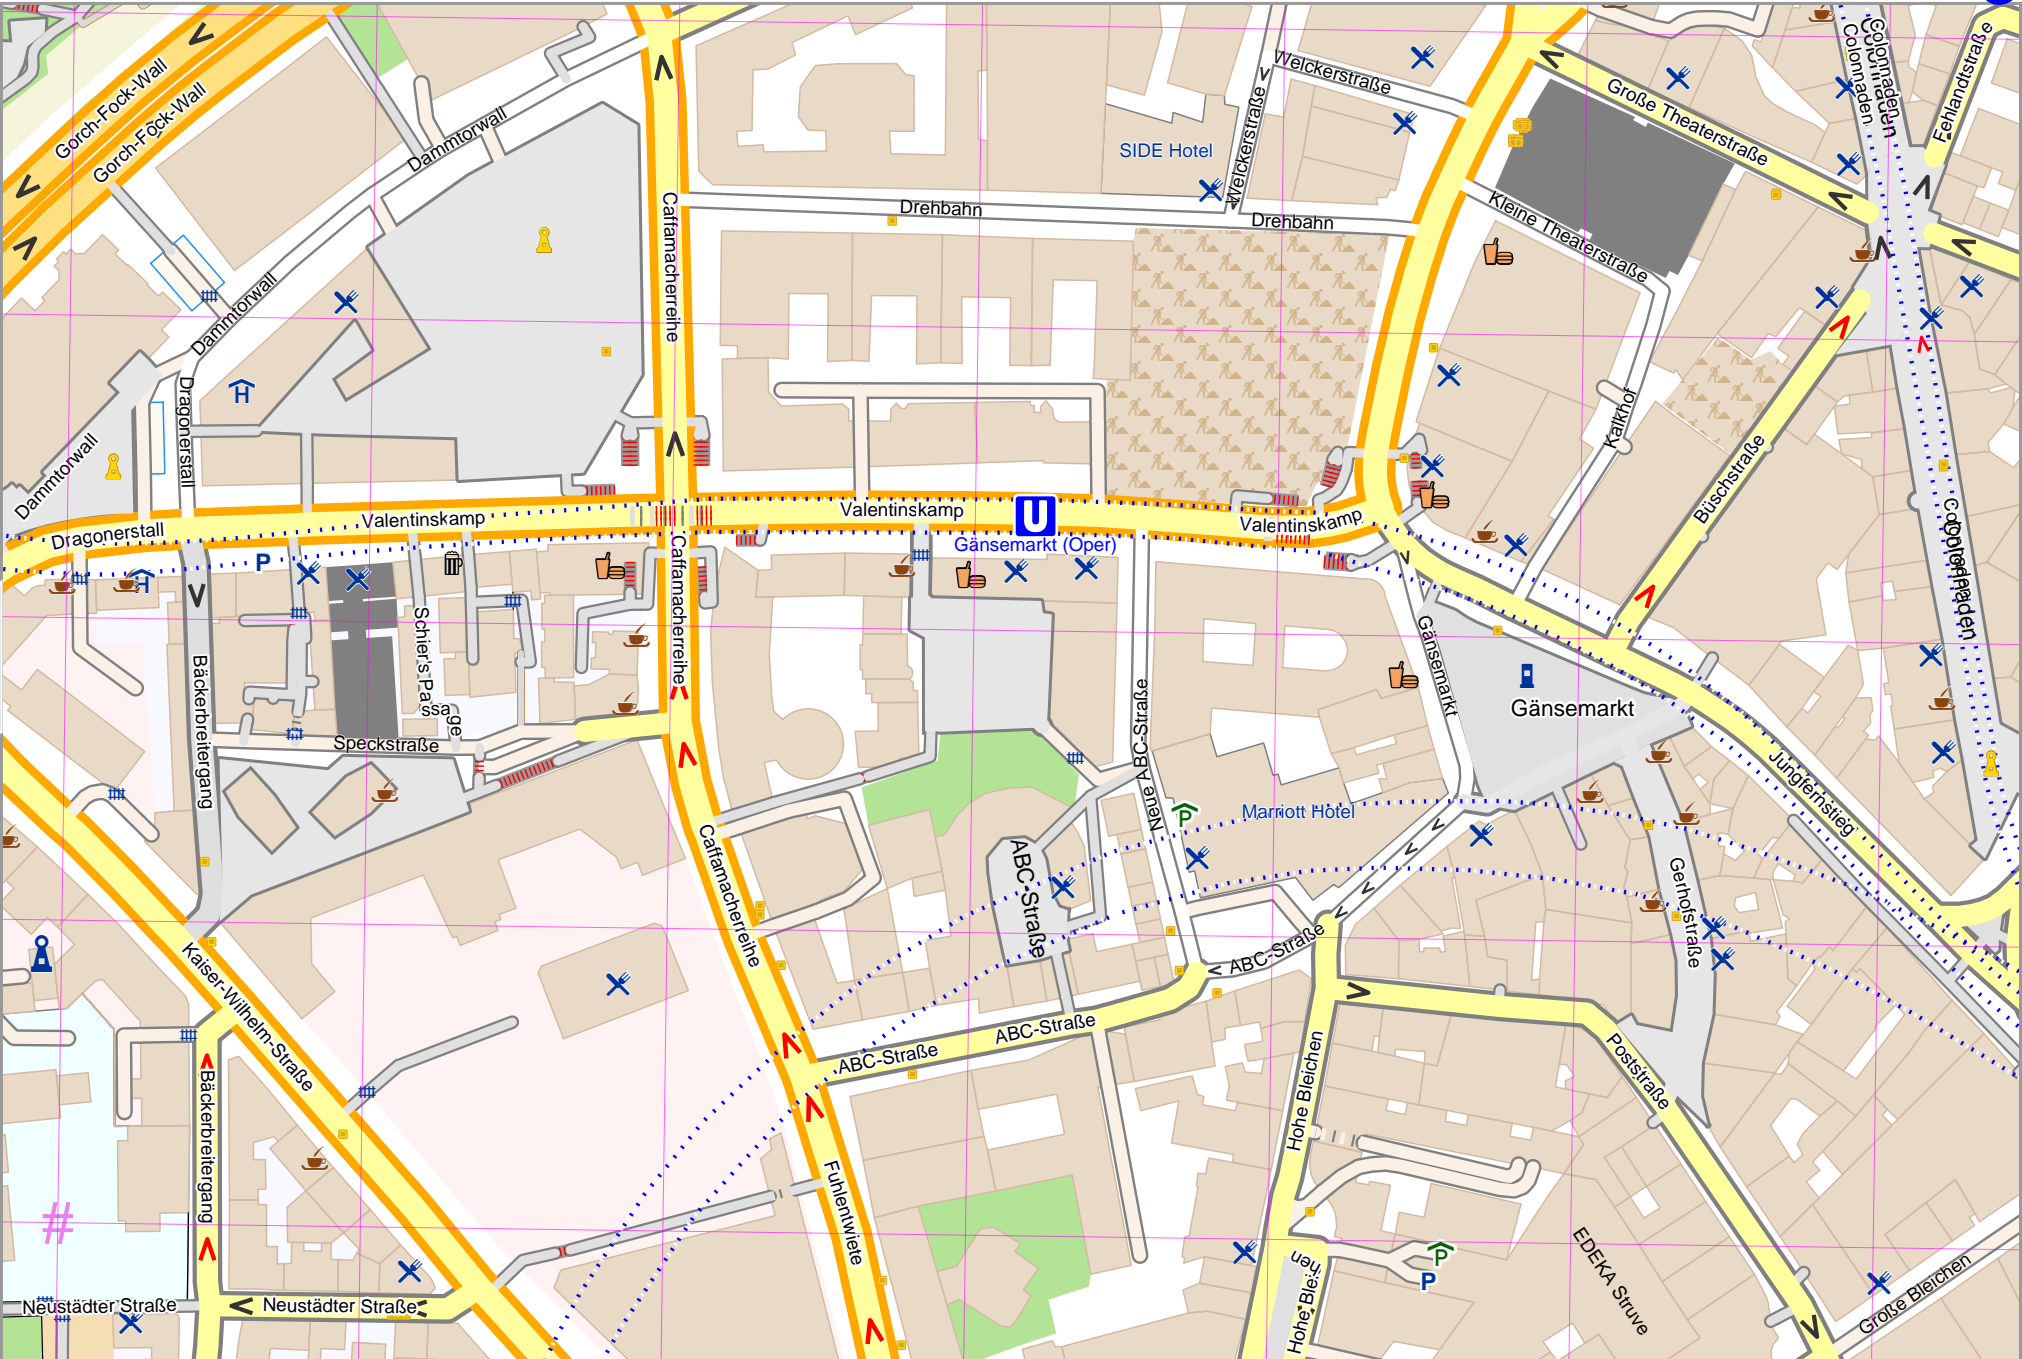

Hamburg1

lon 9.99095 lat 53.55718

Map data © OpenStreetMap contributors

lon 9.97119 lat 53.54932
[nom. scale = 1 / 5000]

pdfmap, 20220724, 171544, Hamburg1, 9,98088, 53,5531, 102.pdf

Hamburg1

Map data © OpenStreetMap contributors

lon 9.97119 lat 53.55314 [nom. scale = 1 / 2500]

lon 9.98126 lat 53.55718

pdfmap_20220724_171544_Hamburg1_9.98088_53.5531_102.pdf

UTM: 32 U easting 564.40 km northing 5934.30 km
UTM-Grid-width = 100m

Hamburg1

Map data © OpenStreetMap contributors

lon 9.99095 lat 53.55718

pdfmap_20220724_171544_Hamburg1_9.99098_53.5531_102.pdf

lon 9.98088 lat 53.55314 [nom. scale = 1 / 2500]

2

5

UTM: 32 U easting 565.00 km northing 5934.30 km
UTM-Grid-width = 100m

Map data © OpenStreetMap contributors

lon 9.98088 lat 53.54932 [nom. scale = 1 / 2500]

UTM: 32 U easting 565.00 km northing 5933.90 km
UTM-Grid-width = 100m

lon 9.99095 lat 53.55336

pdfmap_20220724_171544_Hamburg1_9.98088_53.5531_102.pdf