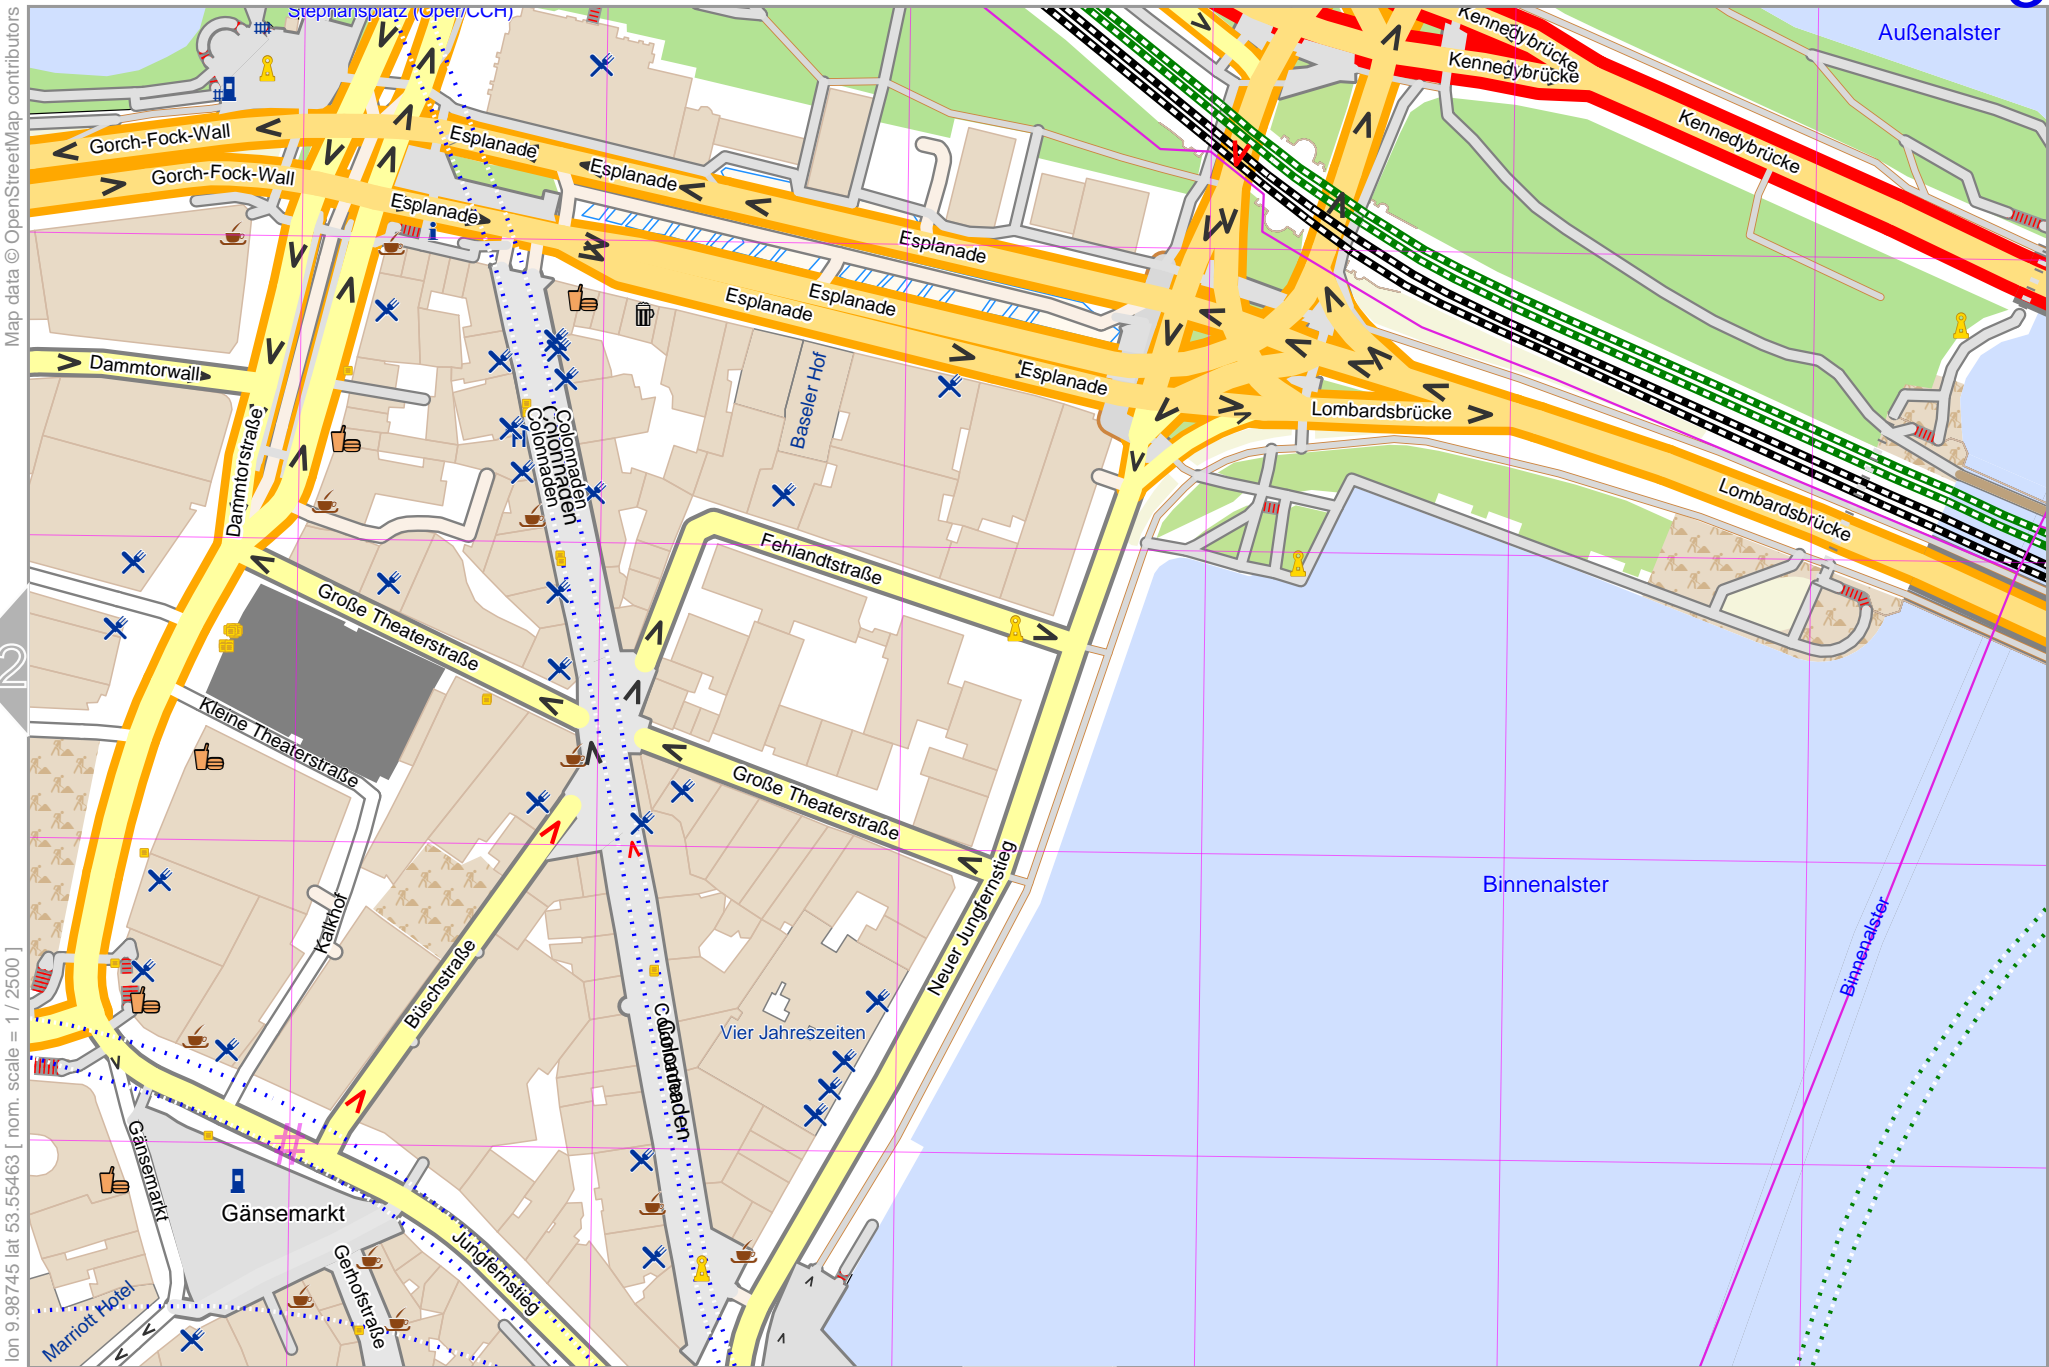

Hamburg

lon 9.99752 lat 53.55867

lon 9.97775 lat 53.55081
[nom. scale = 1 / 5000]

Map data © OpenStreetMap contributors

lon 9.98783 lat 53.55867

lon 9.97775 lat 53.55463 [nom. scale = 1 / 25000]

pdfmap_20220724_171406_Hamburg_9.98744_53.5546_830.pdf

UTM: 32 U easting 564.80 km northing 5934.50 km
UTM-Grid-width = 100m

Map data © OpenStreetMap contributors

lon 9.98745 lat 53.55463 [nom. scale = 1 / 2500]

lon 9.99752 lat 53.55867

pdfmap_20220724_171406_Hamburg_9.98744_53.5546_830.pdf

UTM: 32 U easting 565.50 km northing 5934.50 km
UTM-Grid-width = 100m

2

5

Map data © OpenStreetMap contributors

lon 9.98783 lat 53.55485

lon 9.97775 lat 53.55081 [nom. scale = 1 / 2500]

pdfmap_20220724_171406_Hamburg_9.98744_53.5546_830.pdf

UTM: 32 U easting 564.80 km northing 5934.00 km
 UTM-Grid-width = 100m

Map data © OpenStreetMap contributors

lon 9.98745 lat 53.55081 [nom. scale = 1 / 2500]

lon 9.99752 lat 53.55485

pdfmap 20220724_171406_Hamburg_9.98744_53.5546_830.pdf