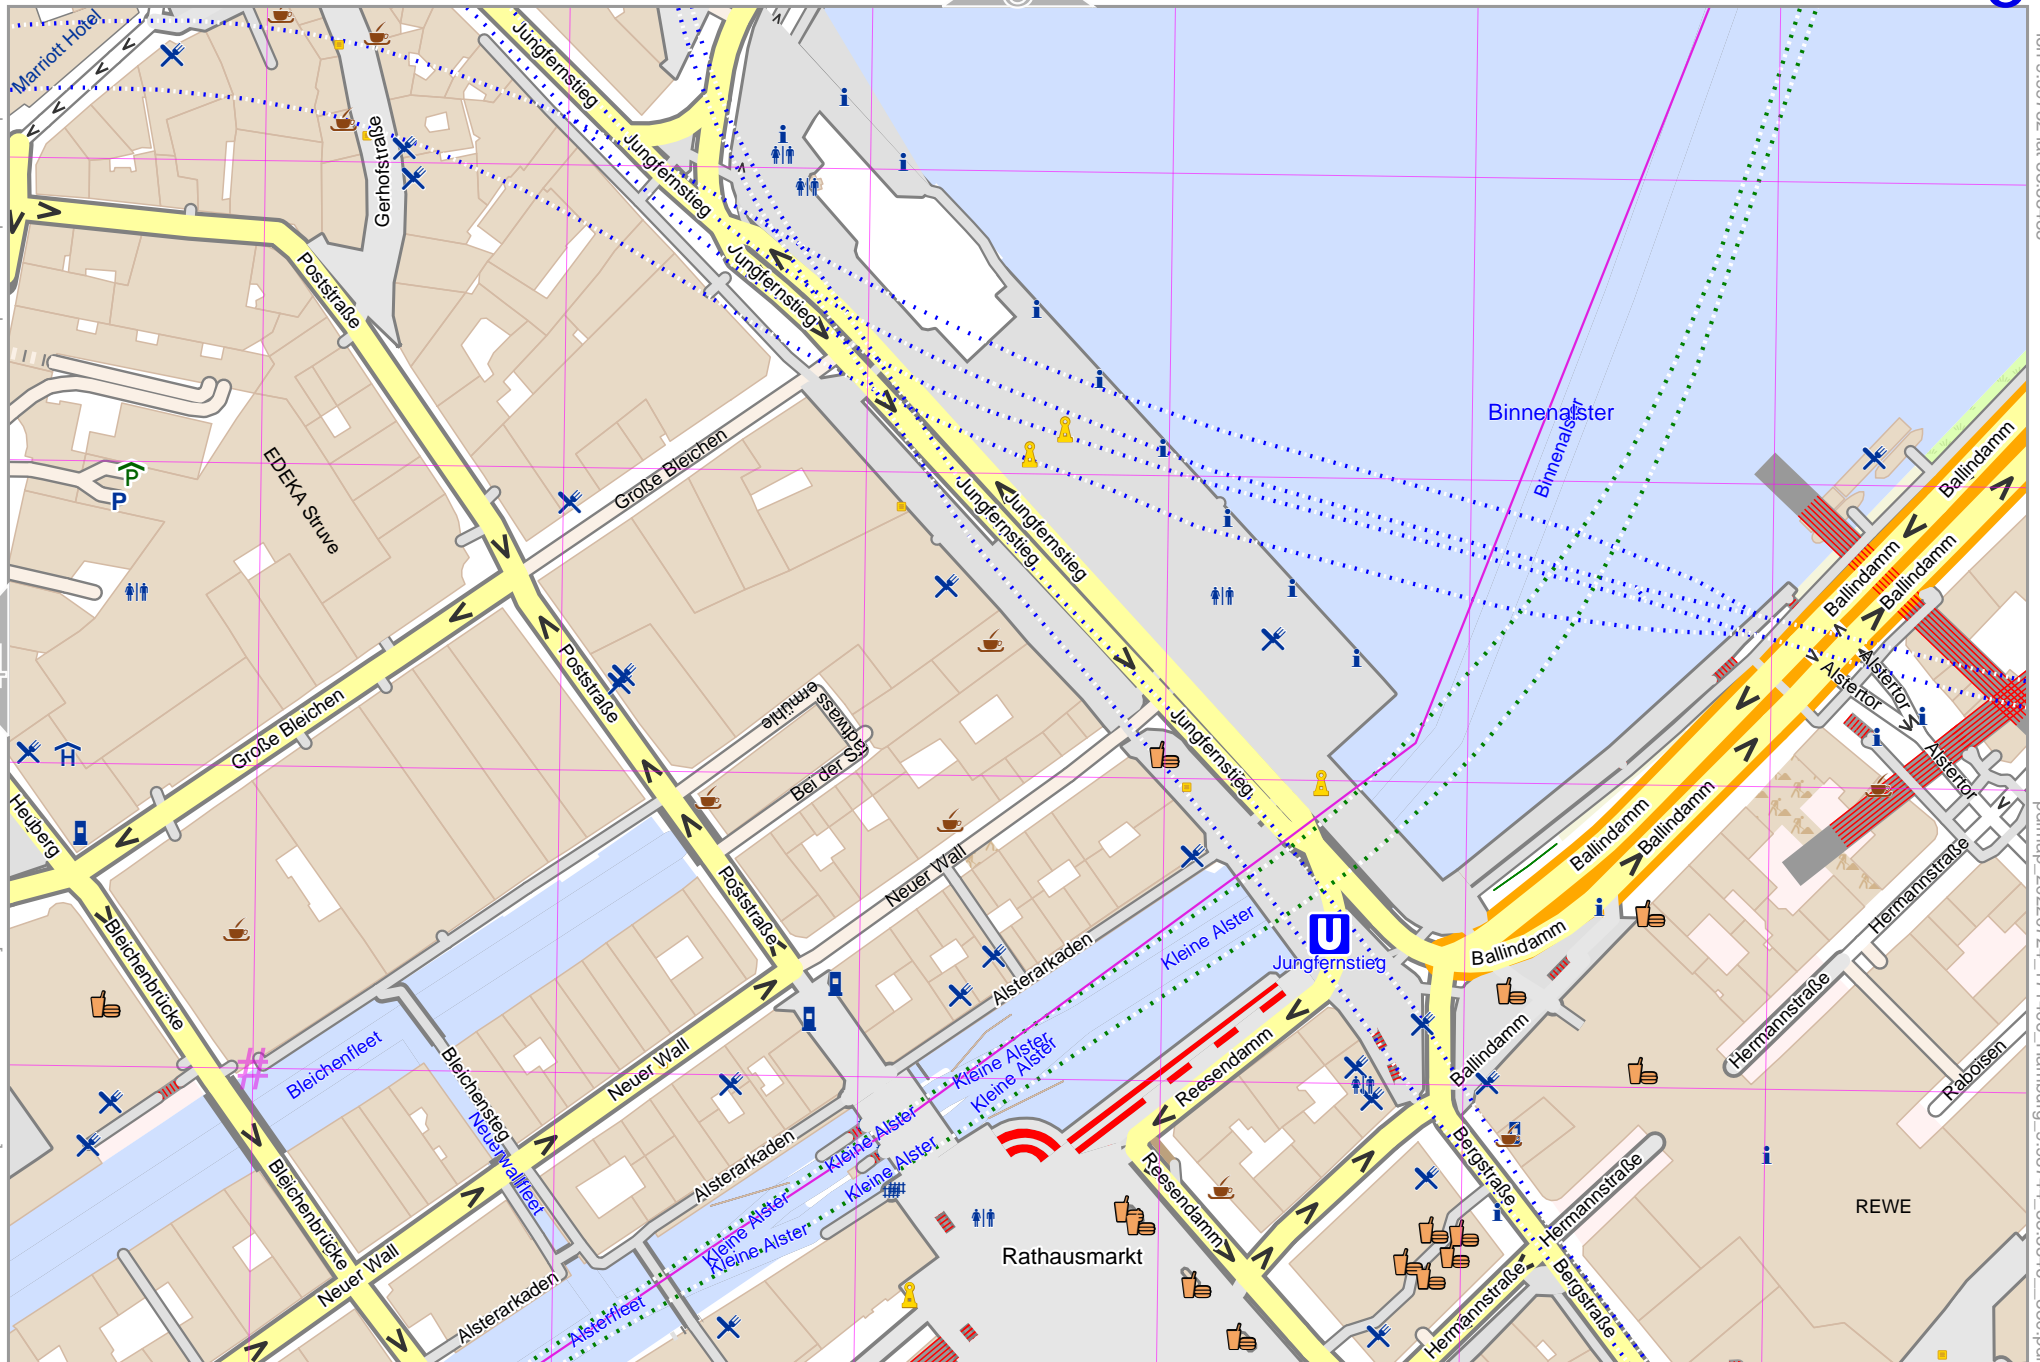

Hamburg

lon 9.99752 lat 53.55867

lon 9.97775 lat 53.55081
[nom. scale = 1 / 5000]

Map data © OpenStreetMap contributors

lon 9.98783 lat 53.55867

lon 9.97775 lat 53.55463 [nom. scale = 1 / 25000]

pdfmap_20220724_171406_Hamburg_9.98744_53.5546_830.pdf

UTM: 32 U easting 565.50 km northing 5934.50 km
UTM-Grid-width = 100m

2

5

Map data © OpenStreetMap contributors

lon 9.98783 lat 53.55485

lon 9.97775 lat 53.55081 [nom. scale = 1 / 2500]

pdfmap_20220724_171406_Hamburg_9.98744_53.5546_830.pdf

UTM: 32 U easting 564.80 km northing 5934.00 km
 UTM-Grid-width = 100m

Map data © OpenStreetMap contributors

lon 9.98745 lat 53.55081 [nom. scale = 1 / 2500]

lon 9.99752 lat 53.55485

pdfmap 20220724_171406_Hamburg_9.98744_53.5546_830.pdf

UTM: 32 U easting 565.50 km northing 5934.10 km
 UTM-Grid-width = 100m