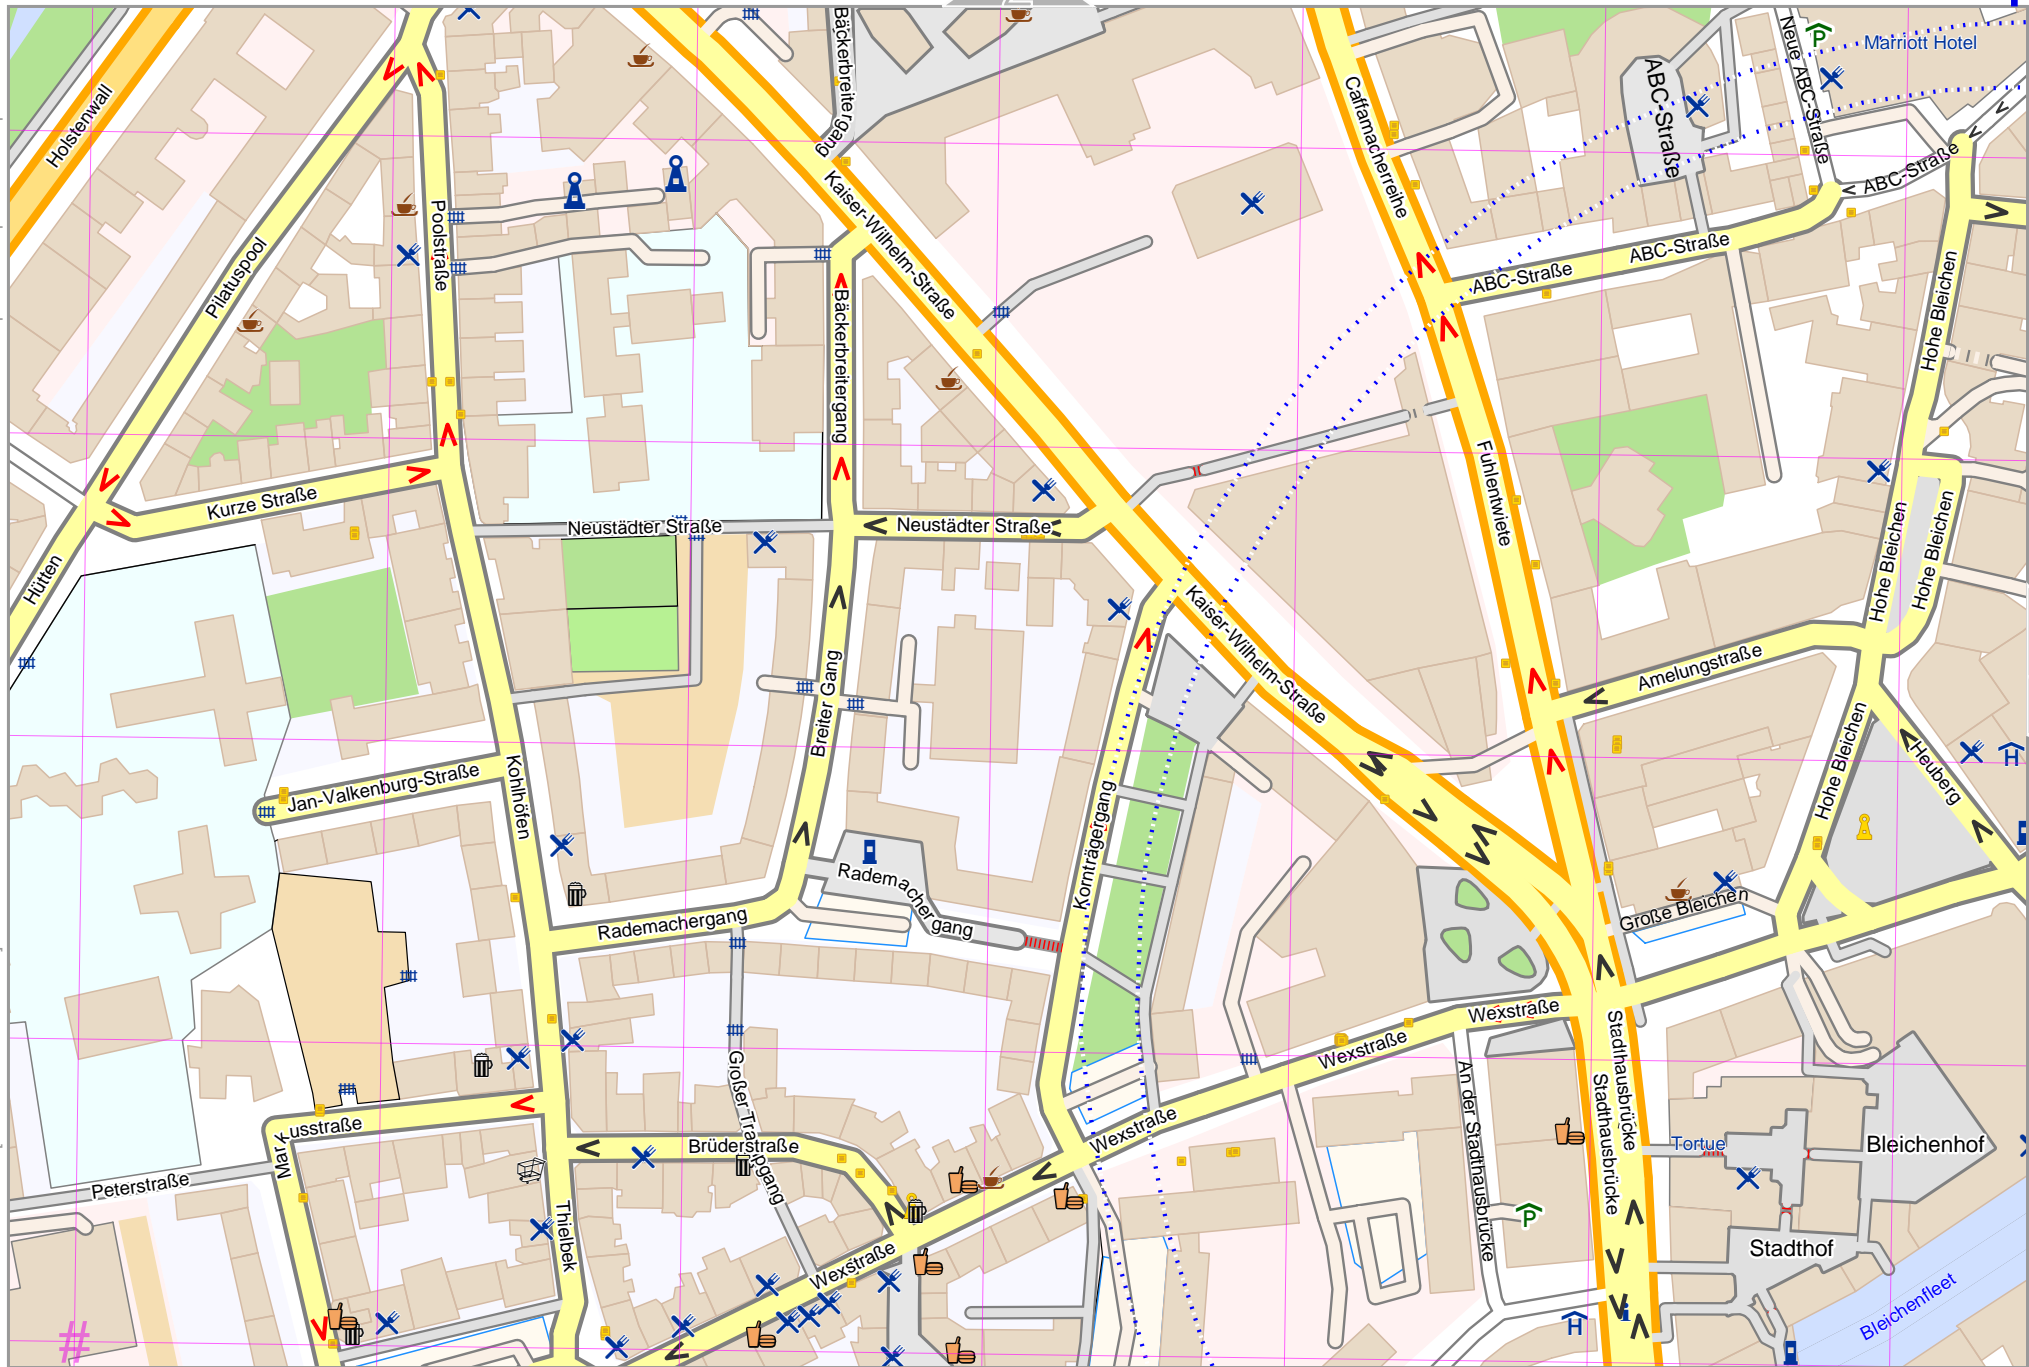

Hamburg

lon 9.99752 lat 53.55867

lon 9.97775 lat 53.55081
[nom. scale = 1 / 5000]

Map data © OpenStreetMap contributors

lon 9.98783 lat 53.55867

lon 9.97775 lat 53.55463 [nom. scale = 1 / 25000]

pdfmap_20220724_171406_Hamburg_9.98744_53.5546_830.pdf

UTM: 32 U easting 564.80 km northing 5934.50 km
UTM-Grid-width = 100m

Map data © OpenStreetMap contributors

lon 9.98745 lat 53.55463 [nom. scale = 1 / 2500]

lon 9.99752 lat 53.55867

pdfmap_20220724_171406_Hamburg_9.98744_53.5546_830.pdf

UTM: 32 U easting 565.50 km northing 5934.50 km
UTM-Grid-width = 100m

2

5

Map data © OpenStreetMap contributors

lon 9.98783 lat 53.55485

lon 9.97775 lat 53.55081 [nom. scale = 1 / 2500]

pdfmap_20220724_171406_Hamburg_9.98744_53.5546_830.pdf

UTM: 32 U easting 564.80 km northing 5934.00 km
 UTM-Grid-width = 100m

Map data © OpenStreetMap contributors

lon 9.98745 lat 53.55081 [nom. scale = 1 / 2500]

lon 9.99752 lat 53.55485

pdfmap 20220724_171406_Hamburg_9.98744_53.5546_830.pdf