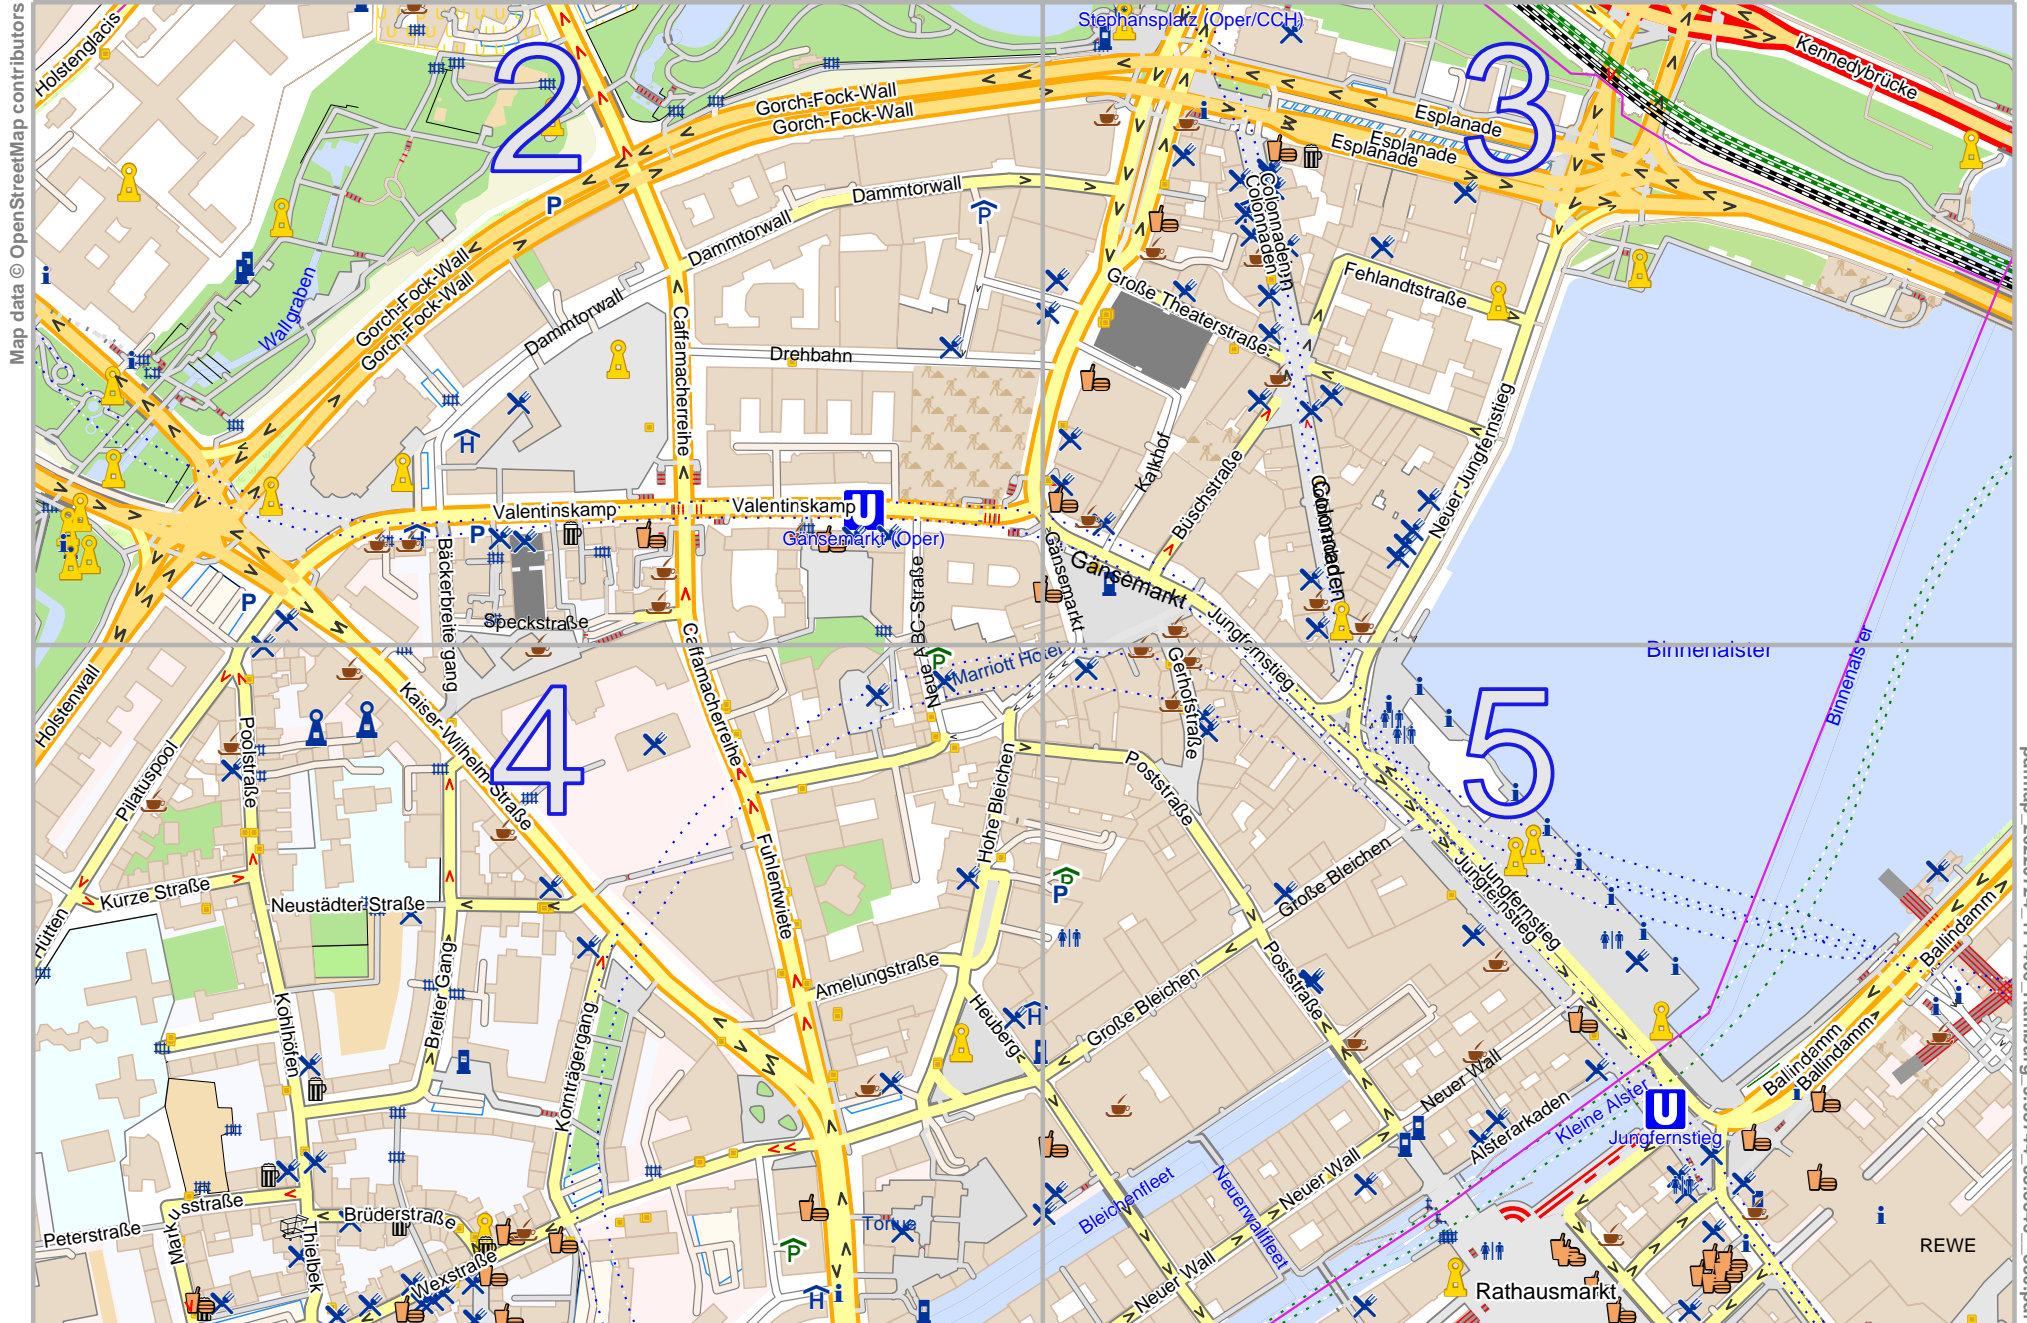

Hamburg

lon 9.99752 lat 53.55867

lon 9.97775 lat 53.55081
[nom. scale = 1 / 5000]

Map data © OpenStreetMap contributors

lon 9.98783 lat 53.55867

lon 9.97775 lat 53.55463 [nom. scale = 1 / 25000]

pdfmap_20220724_171406_Hamburg_9.98744_53.5546_830.pdf

UTM: 32 U easting 564.80 km northing 5934.50 km
UTM-Grid-width = 100m

Map data © OpenStreetMap contributors

lon 9.98745 lat 53.55463 [nom. scale = 1 / 2500]

lon 9.99752 lat 53.55867

pdfmap_20220724_171406_Hamburg_9.98744_53.5546_830.pdf

UTM: 32 U easting 565.50 km northing 5934.50 km
UTM-Grid-width = 100m

2

5

Map data © OpenStreetMap contributors

lon 9.98783 lat 53.55485

lon 9.97775 lat 53.55081 [nom. scale = 1 / 2500]

pdfmap_20220724_171406_Hamburg_9.98744_53.5546_830.pdf

UTM: 32 U easting 564.80 km northing 5934.00 km
 UTM-Grid-width = 100m

Map data © OpenStreetMap contributors

lon 9.98745 lat 53.55081 [nom. scale = 1 / 2500]

lon 9.99752 lat 53.55485

pdfmap 20220724_171406_Hamburg_9.98744_53.5546_830.pdf