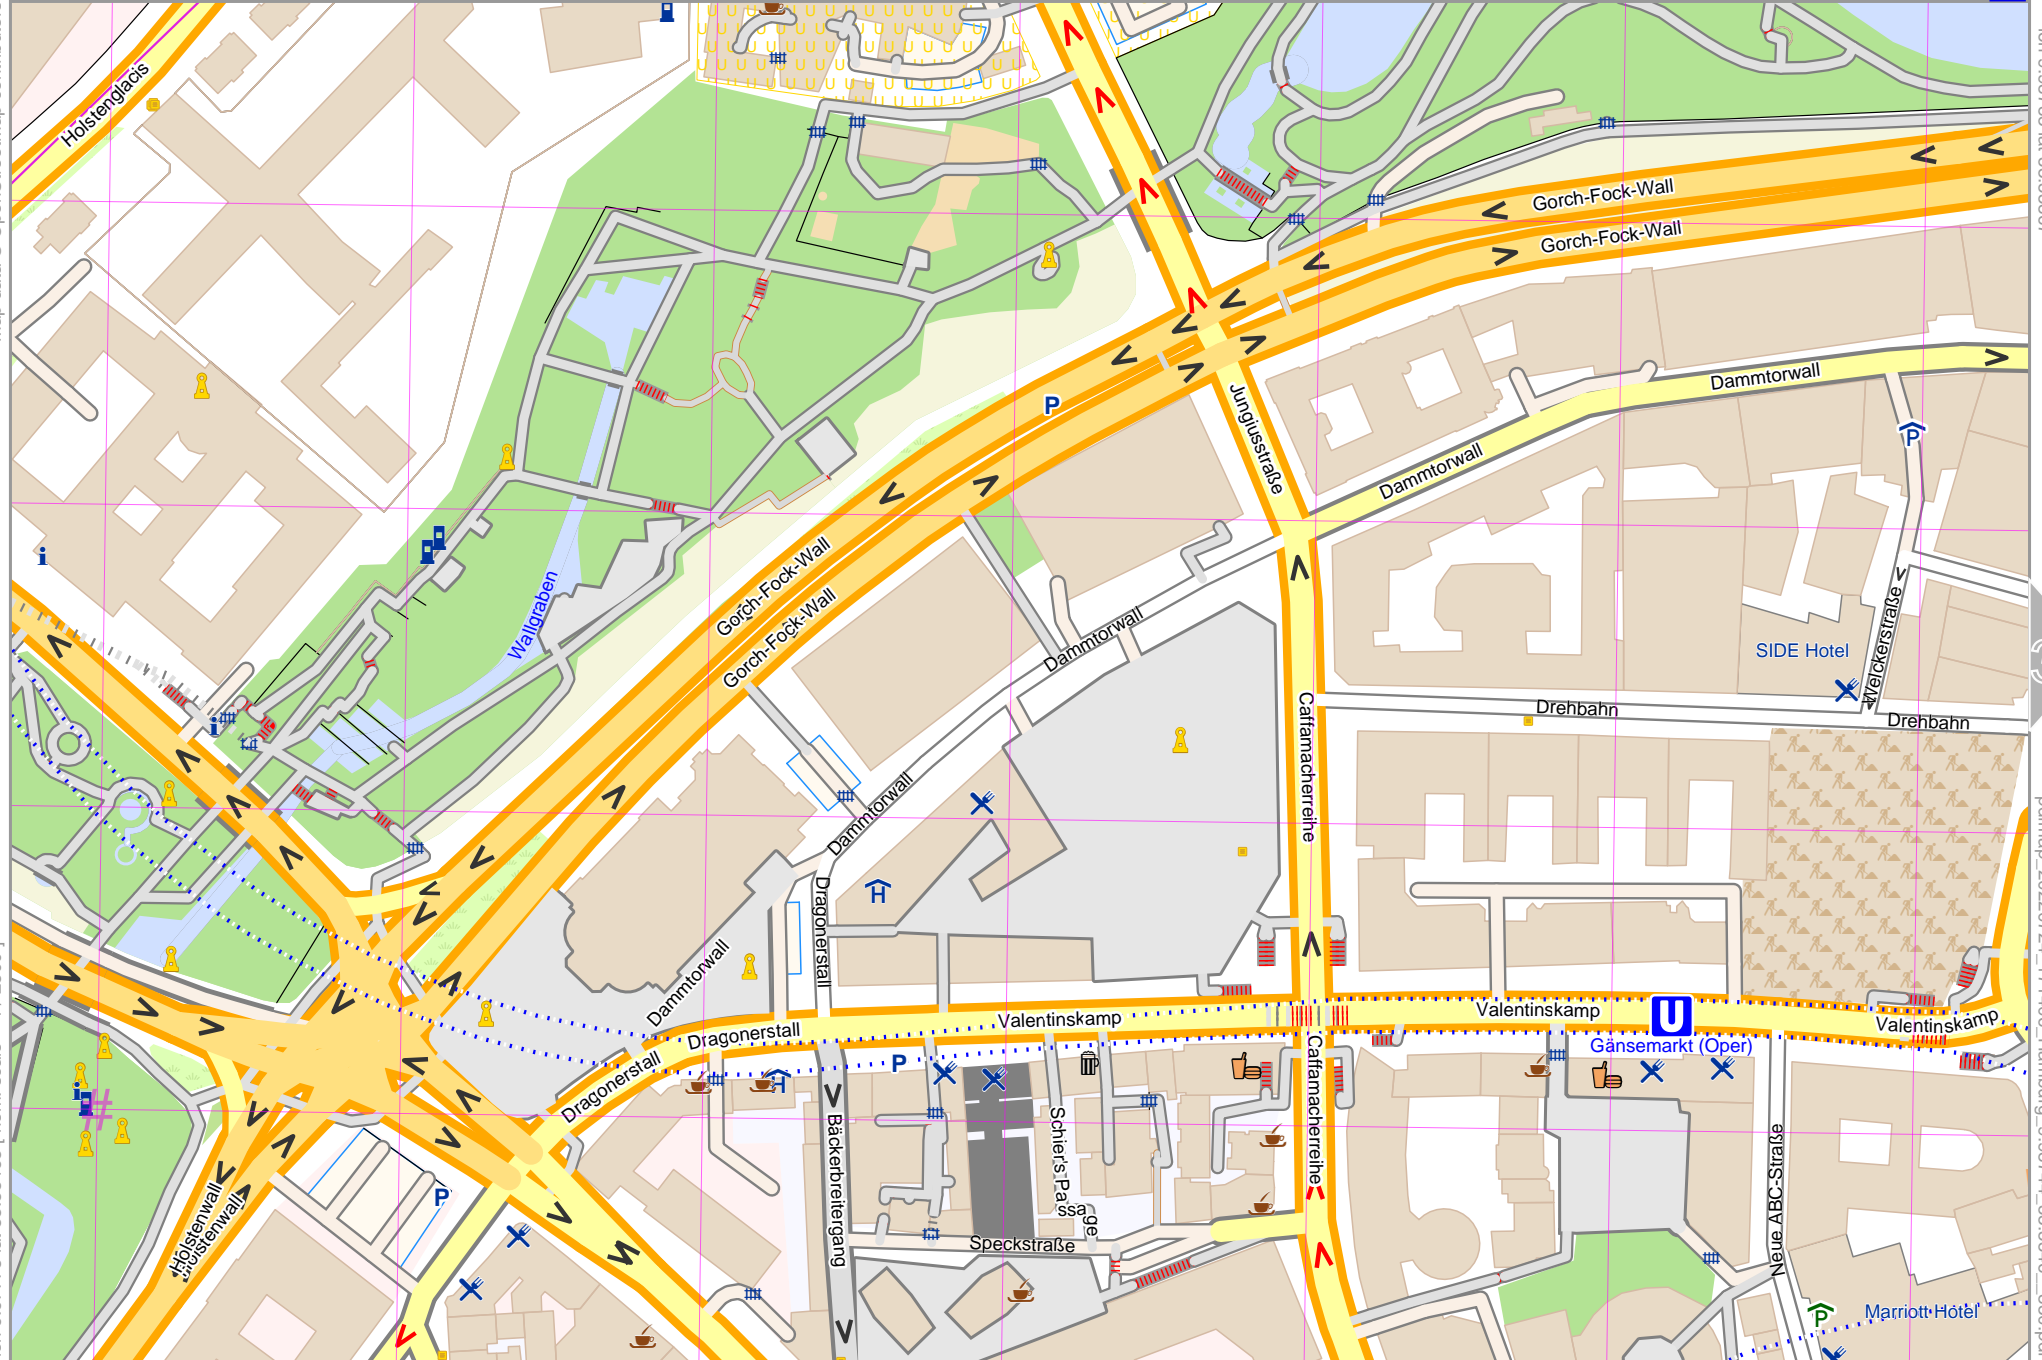

Hamburg

lon 9.99752 lat 53.55867

lon 9.97775 lat 53.55081
[nom. scale = 1 / 5000]

Map data © OpenStreetMap contributors

lon 9.98783 lat 53.55867

lon 9.97775 lat 53.55463 [nom. scale = 1 / 25000]

pdfmap_20220724_171406_Hamburg_9.98744_53.5546_830.pdf

UTM: 32 U easting 564.80 km northing 5934.50 km
UTM-Grid-width = 100m

Map data © OpenStreetMap contributors

lon 9.98745 lat 53.55463 [nom. scale = 1 / 2500]

lon 9.99752 lat 53.55867

pdfmap_20220724_171406_Hamburg_9.98744_53.5546_830.pdf

UTM: 32 U easting 565.50 km northing 5934.50 km
UTM-Grid-width = 100m

2

5

Map data © OpenStreetMap contributors

lon 9.98783 lat 53.55485

lon 9.97775 lat 53.55081 [nom. scale = 1 / 2500]

pdfmap_20220724_171406_Hamburg_9.98744_53.5546_830.pdf

UTM: 32 U easting 564.80 km northing 5934.00 km
 UTM-Grid-width = 100m

Map data © OpenStreetMap contributors

lon 9.98745 lat 53.55081 [nom. scale = 1 / 2500]

lon 9.99752 lat 53.55485

pdfmap 20220724_171406_Hamburg_9.98744_53.5546_830.pdf