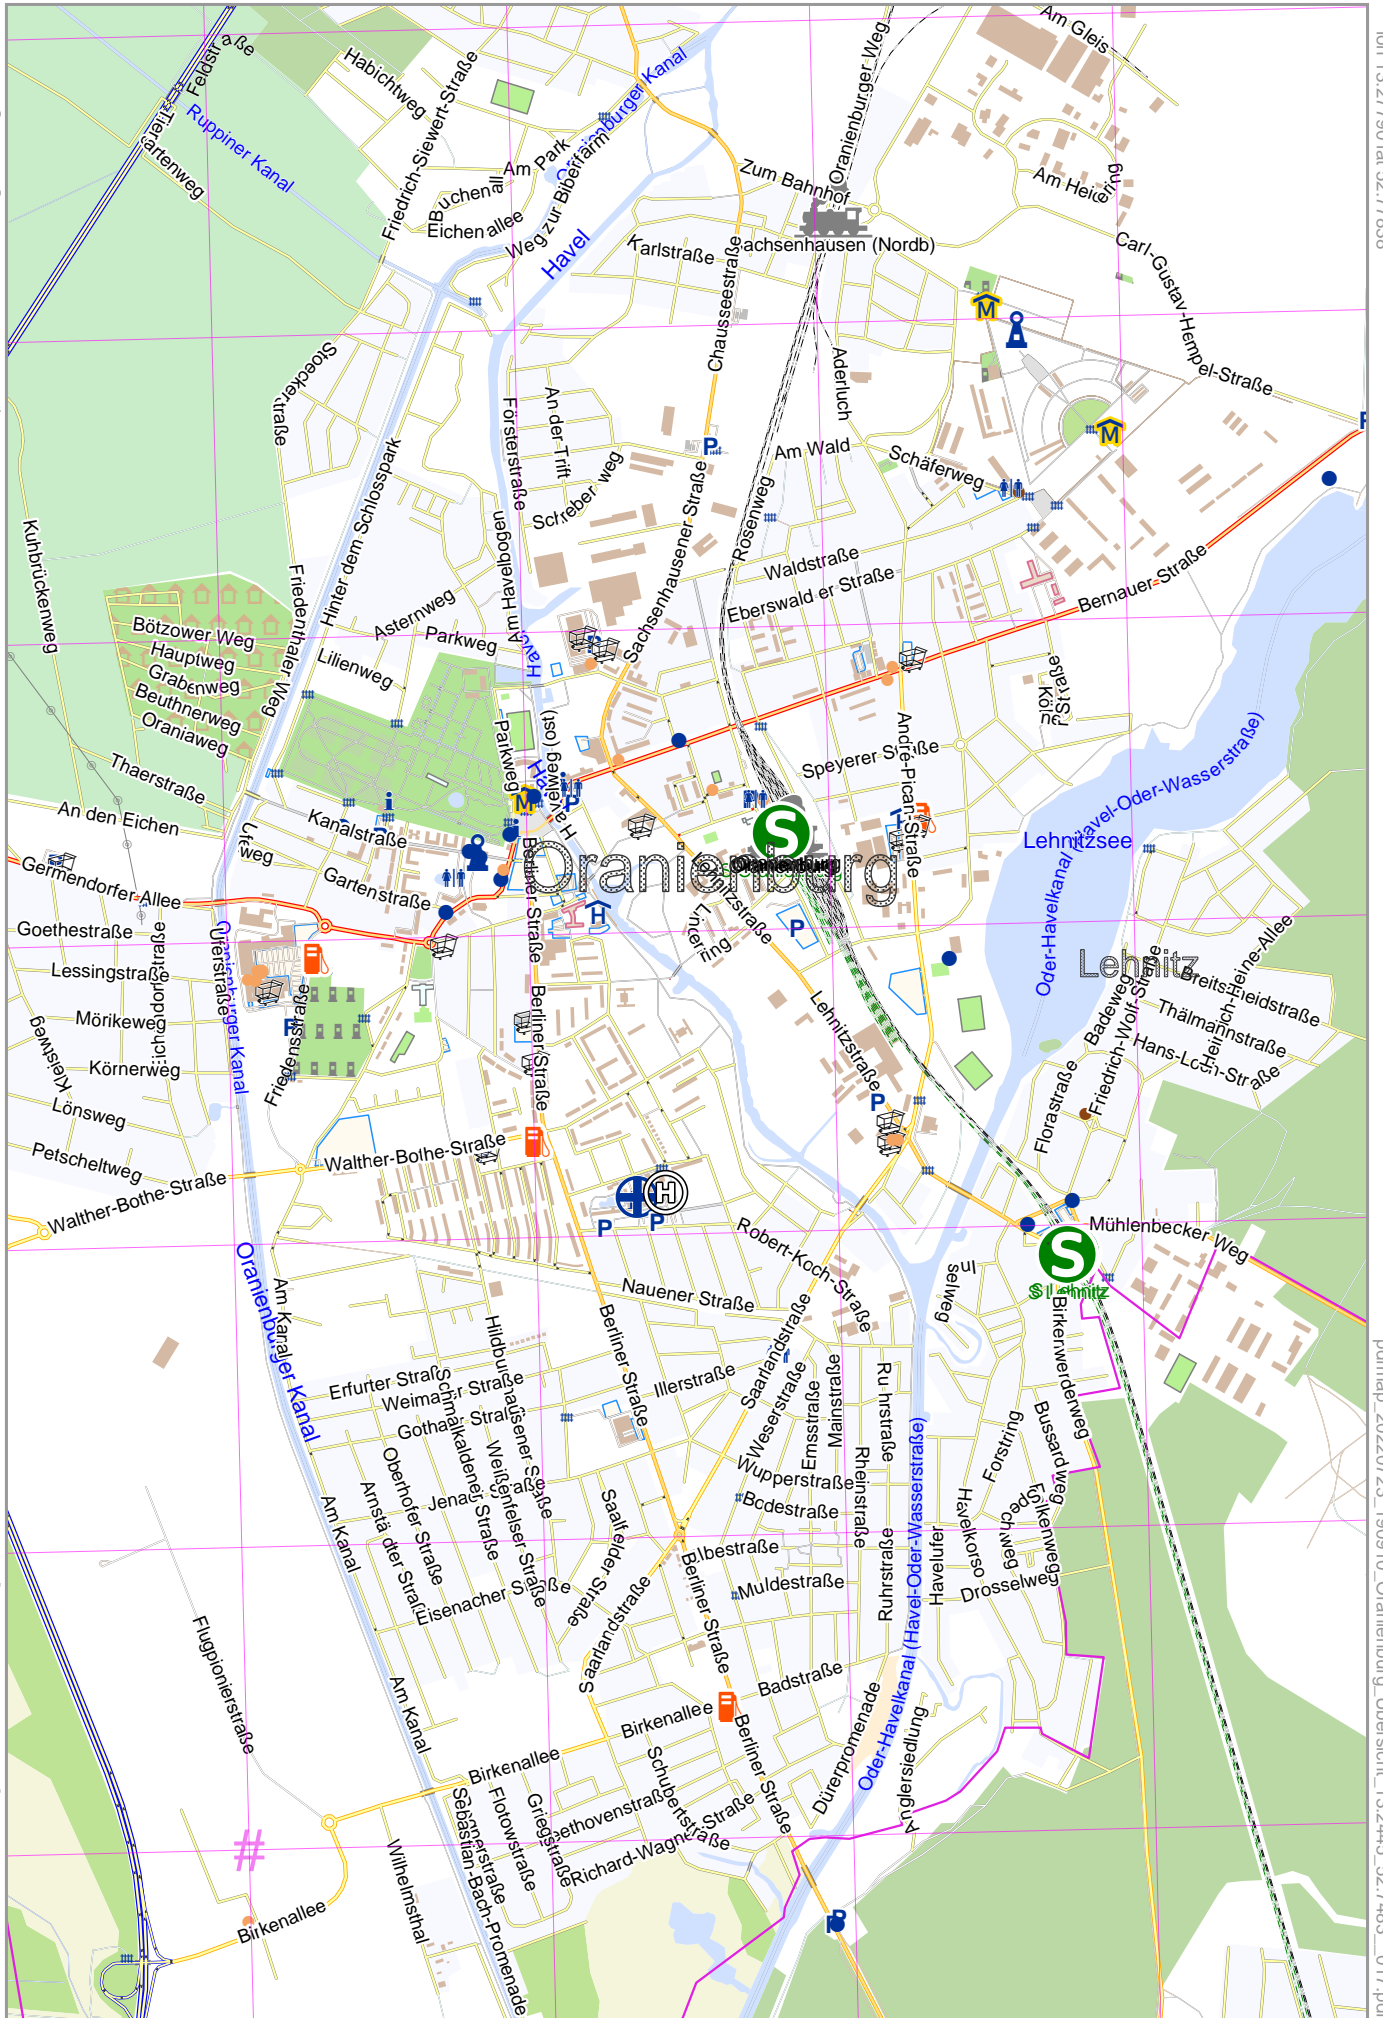

# Oranienburg Übersicht

lon 13.27190 lat 52.77838

Map data CC BY SA 2 fosm.org+osm.org contributors

lon 13.21126 lat 52.71840 [ nom. scale = 1 / 250000 ]

pdfmap\_20220723\_190910-Oranienburg-Übersicht\_13.2445;52.7483\_017.pdf

# UTM: 33 U easting 380.00 km northing 5843.00 km  
UTM-Grid-width = 1000m