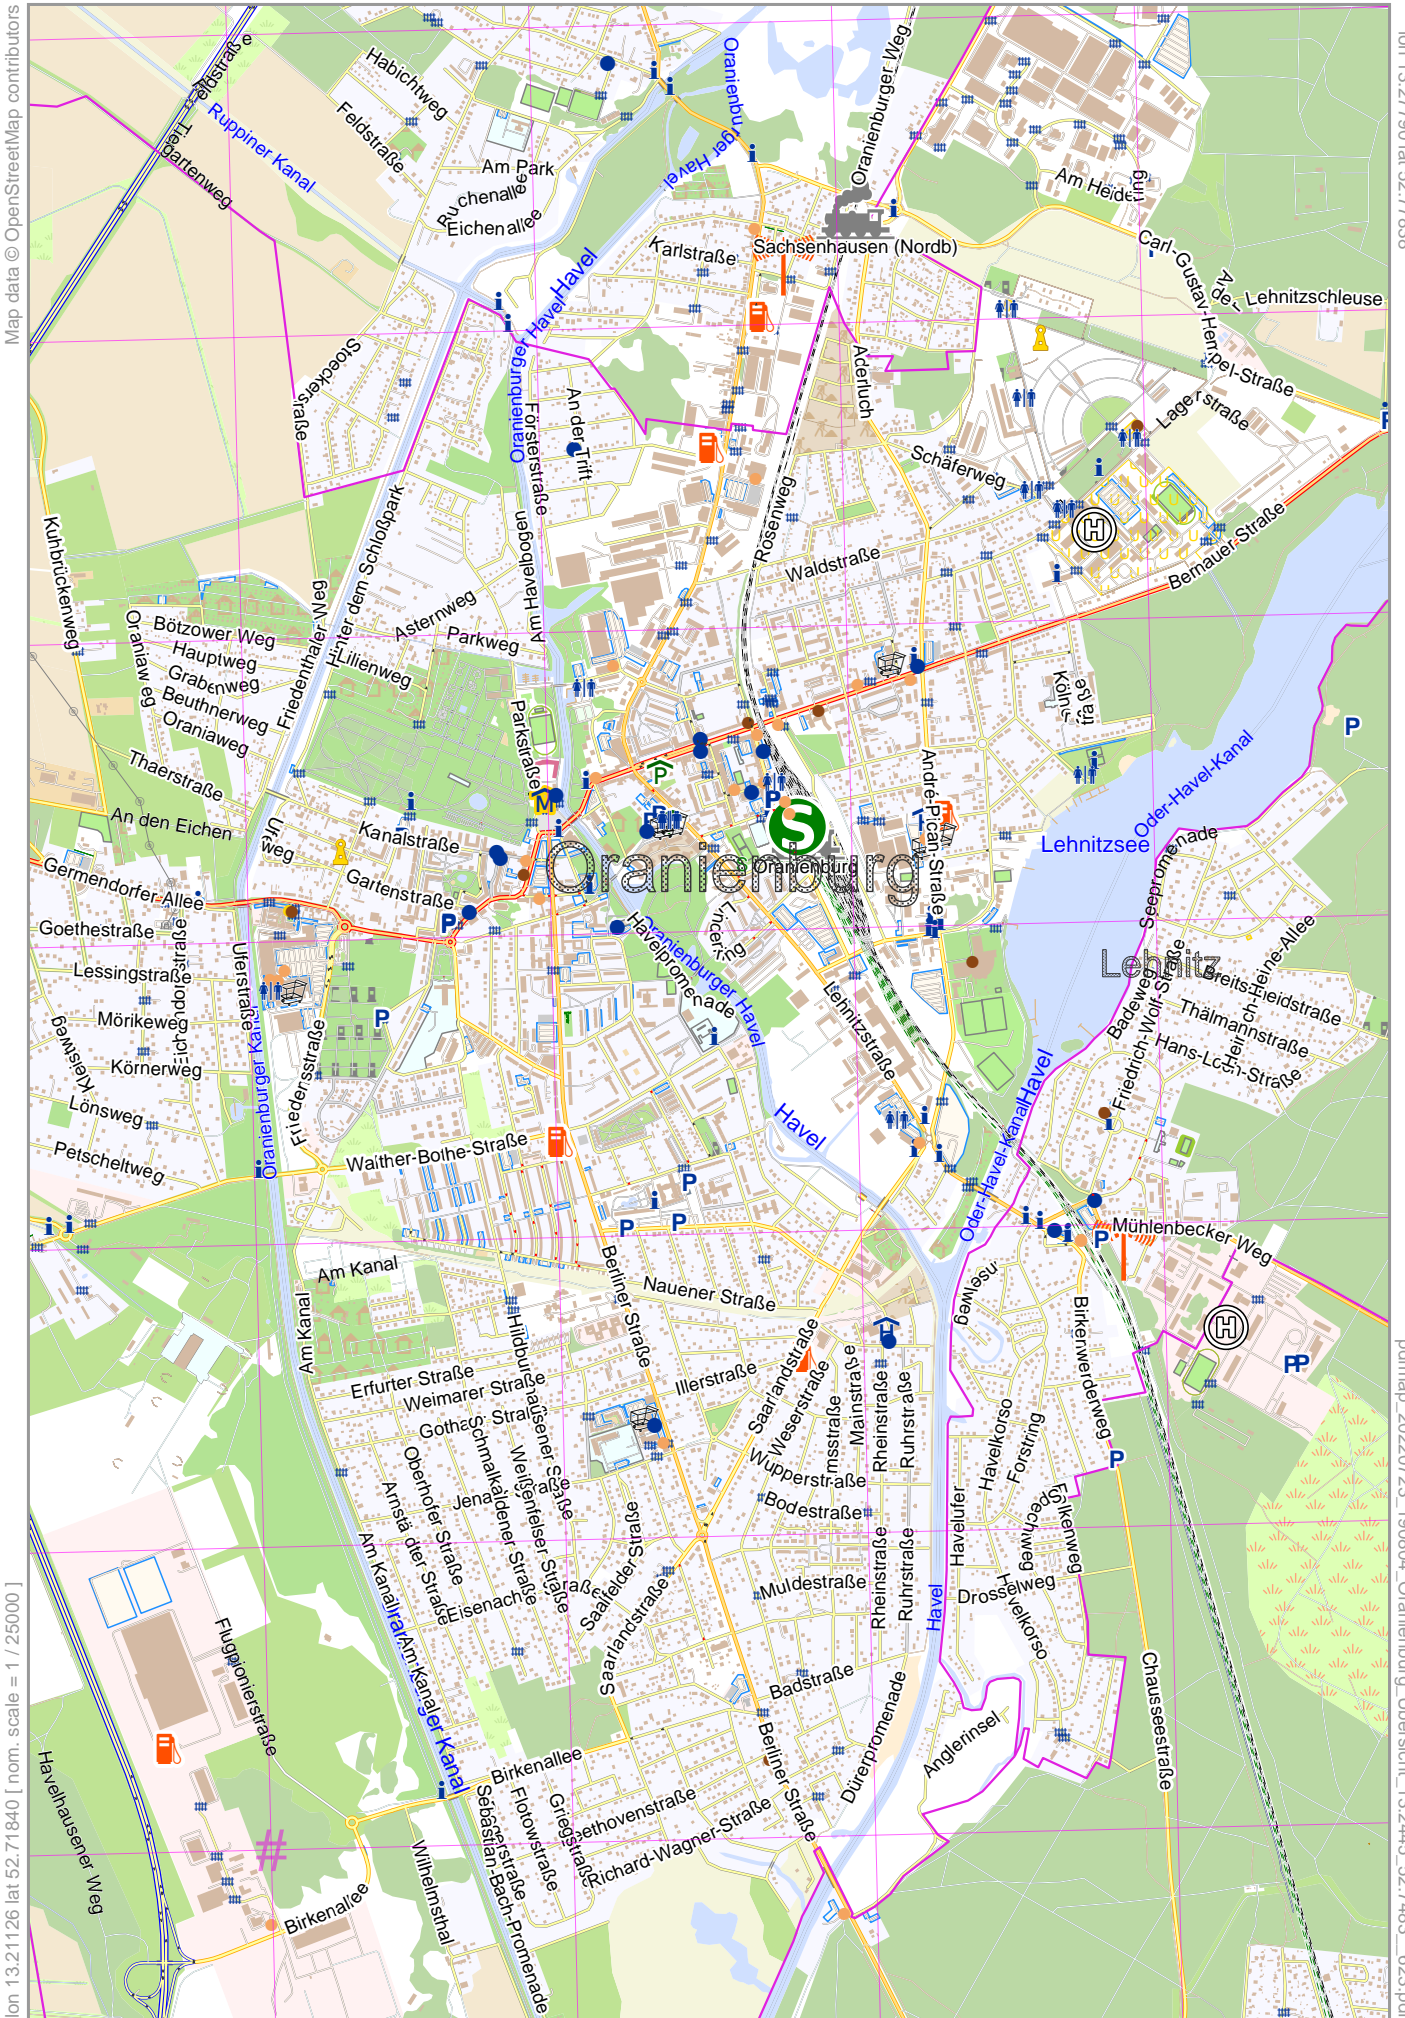

Oranienburg Übersicht

lon 13.27790 lat 52.77838

Map data © OpenStreetMap contributors

lon 13.21126 lat 52.71840 [nom. scale = 1 / 250000]

pdfmap_20220723_190804.Oranienburg.Übersicht_13.2445_52.7483_623.pdf

UTM: 33 U easting 380.00 km northing 5843.00 km
UTM-Grid-width = 1000m