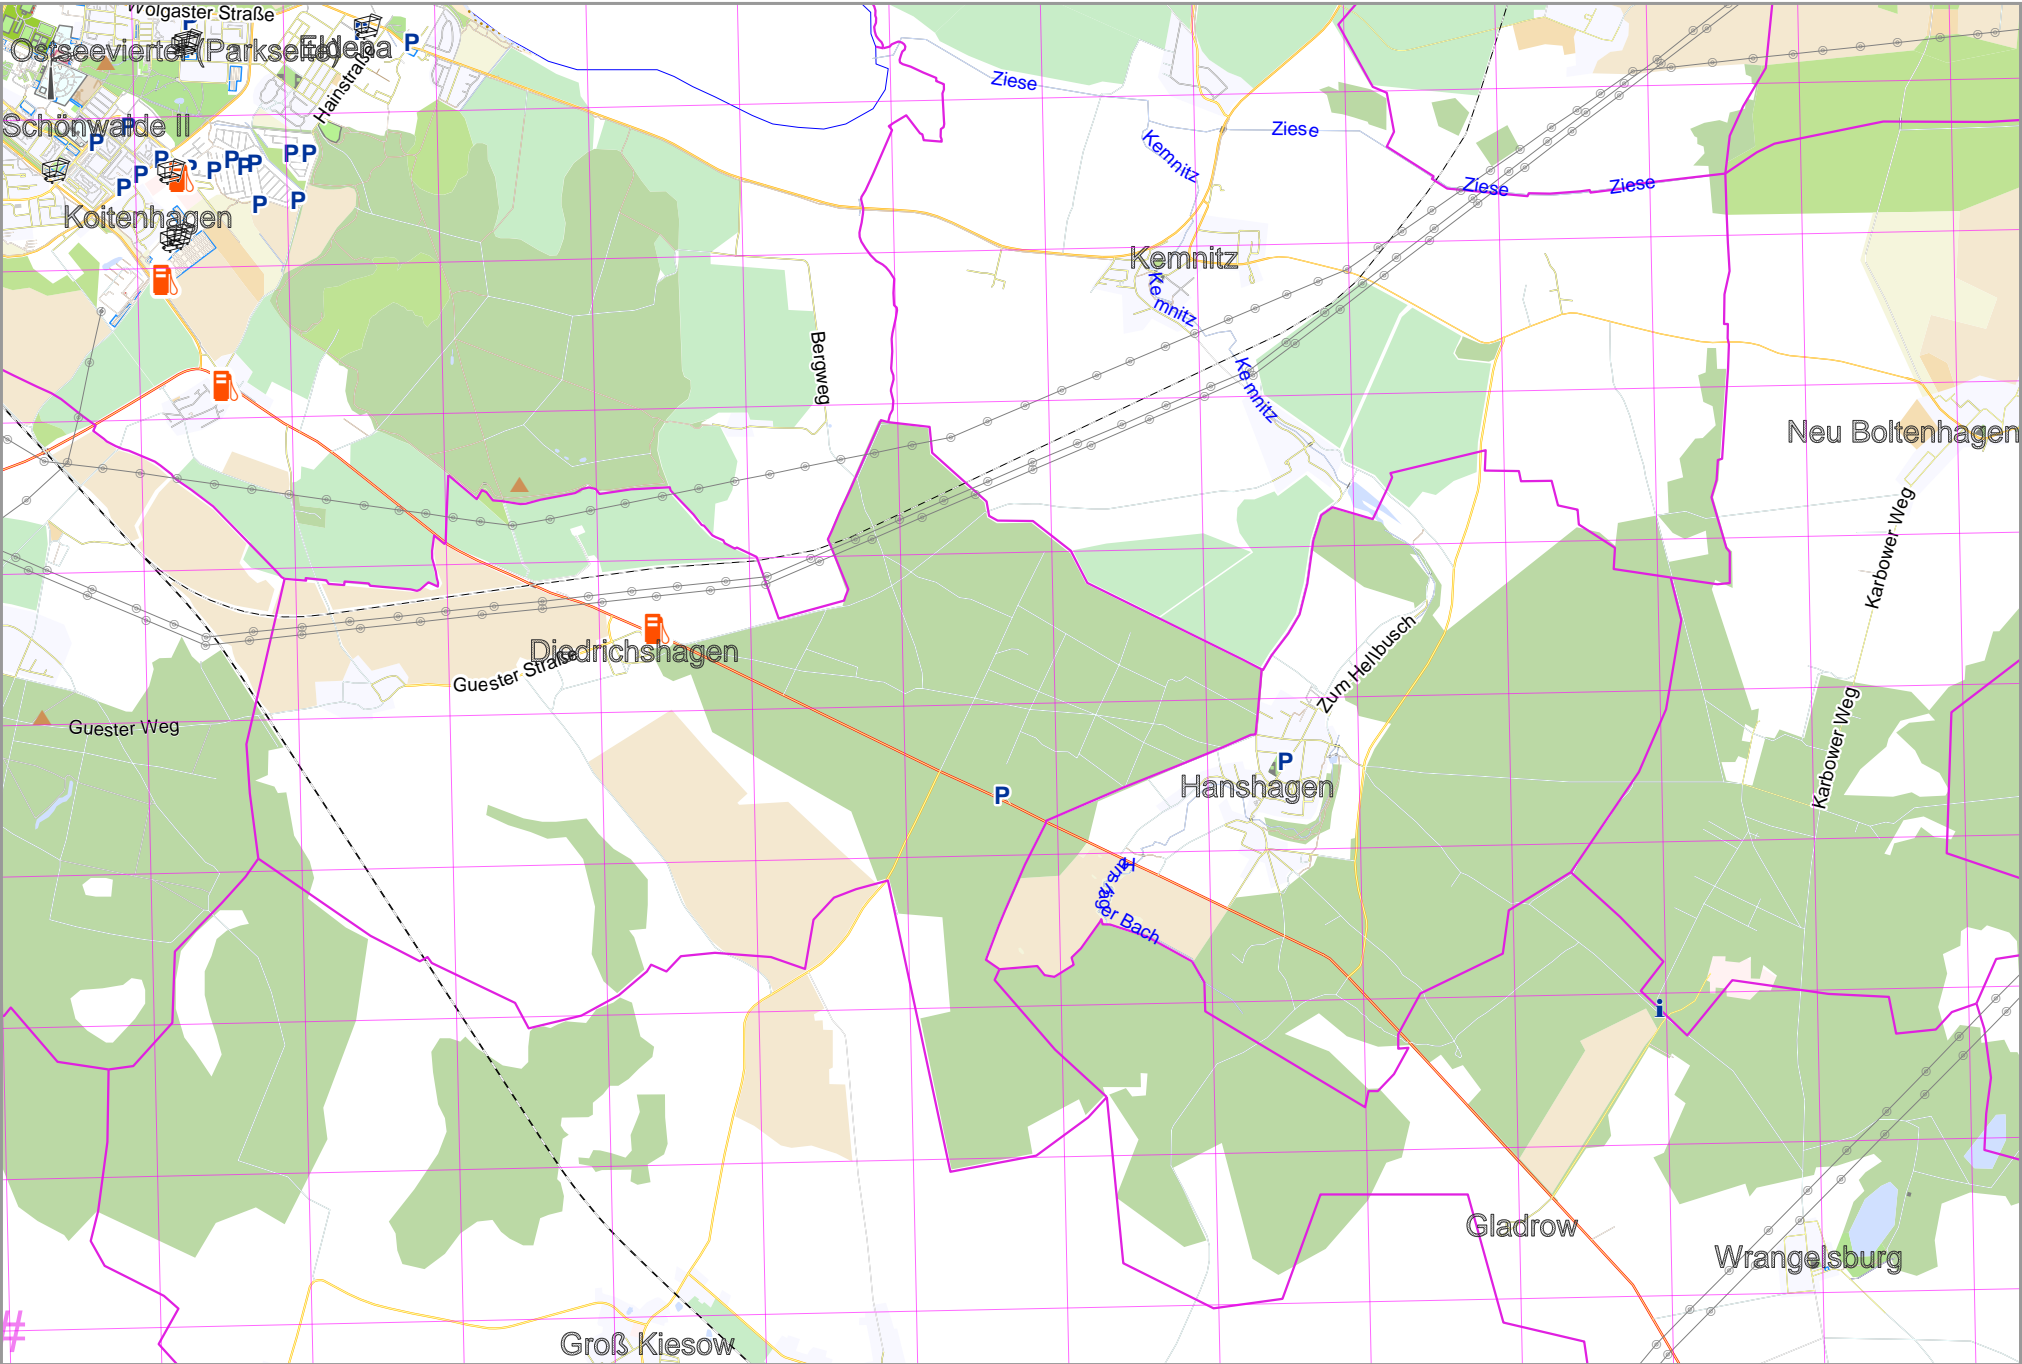

Map data © CCBY-SA2 fcsm.org+osm.org contributors

lon 13.41205 lat 54.00980 [nom. scale = 1 / 50000]

lon 13.61588 lat 54.09066

pdfmap_20220720_063101_test_1_13.5139_54.0502_289.pdf

UTM: 33 U easting 396.00 km northing 5986.00 km
UTM-Grid-width = 1000m