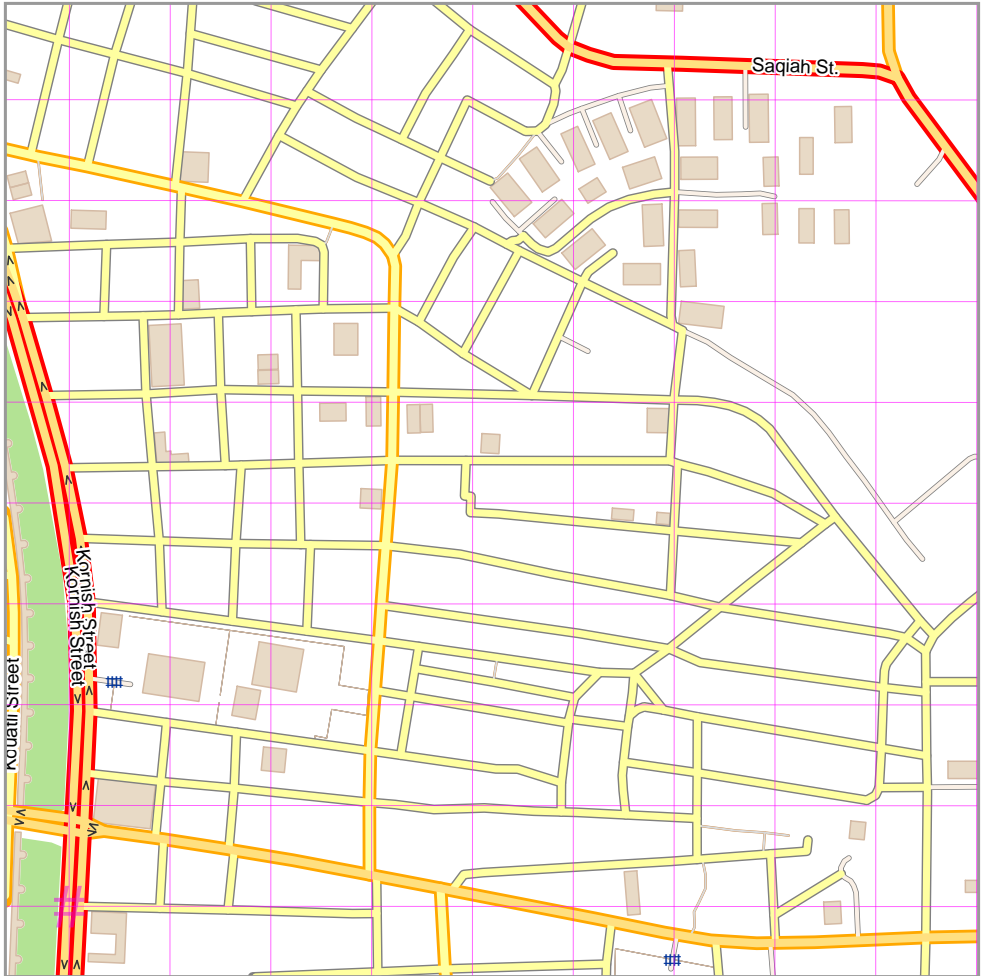

lon 39.02702 lat 35.94754 | nom. scale = 1 / 7500 | Map data © OpenStreetMap contributors

lon 39.03772 lat 35.95624

pdfmap_20220623_092420_39.0323_35.9518_444.pdf

UTM: 37 S easting 502.50 km northing 3978.20 km
UTM-Grid-width = 100m