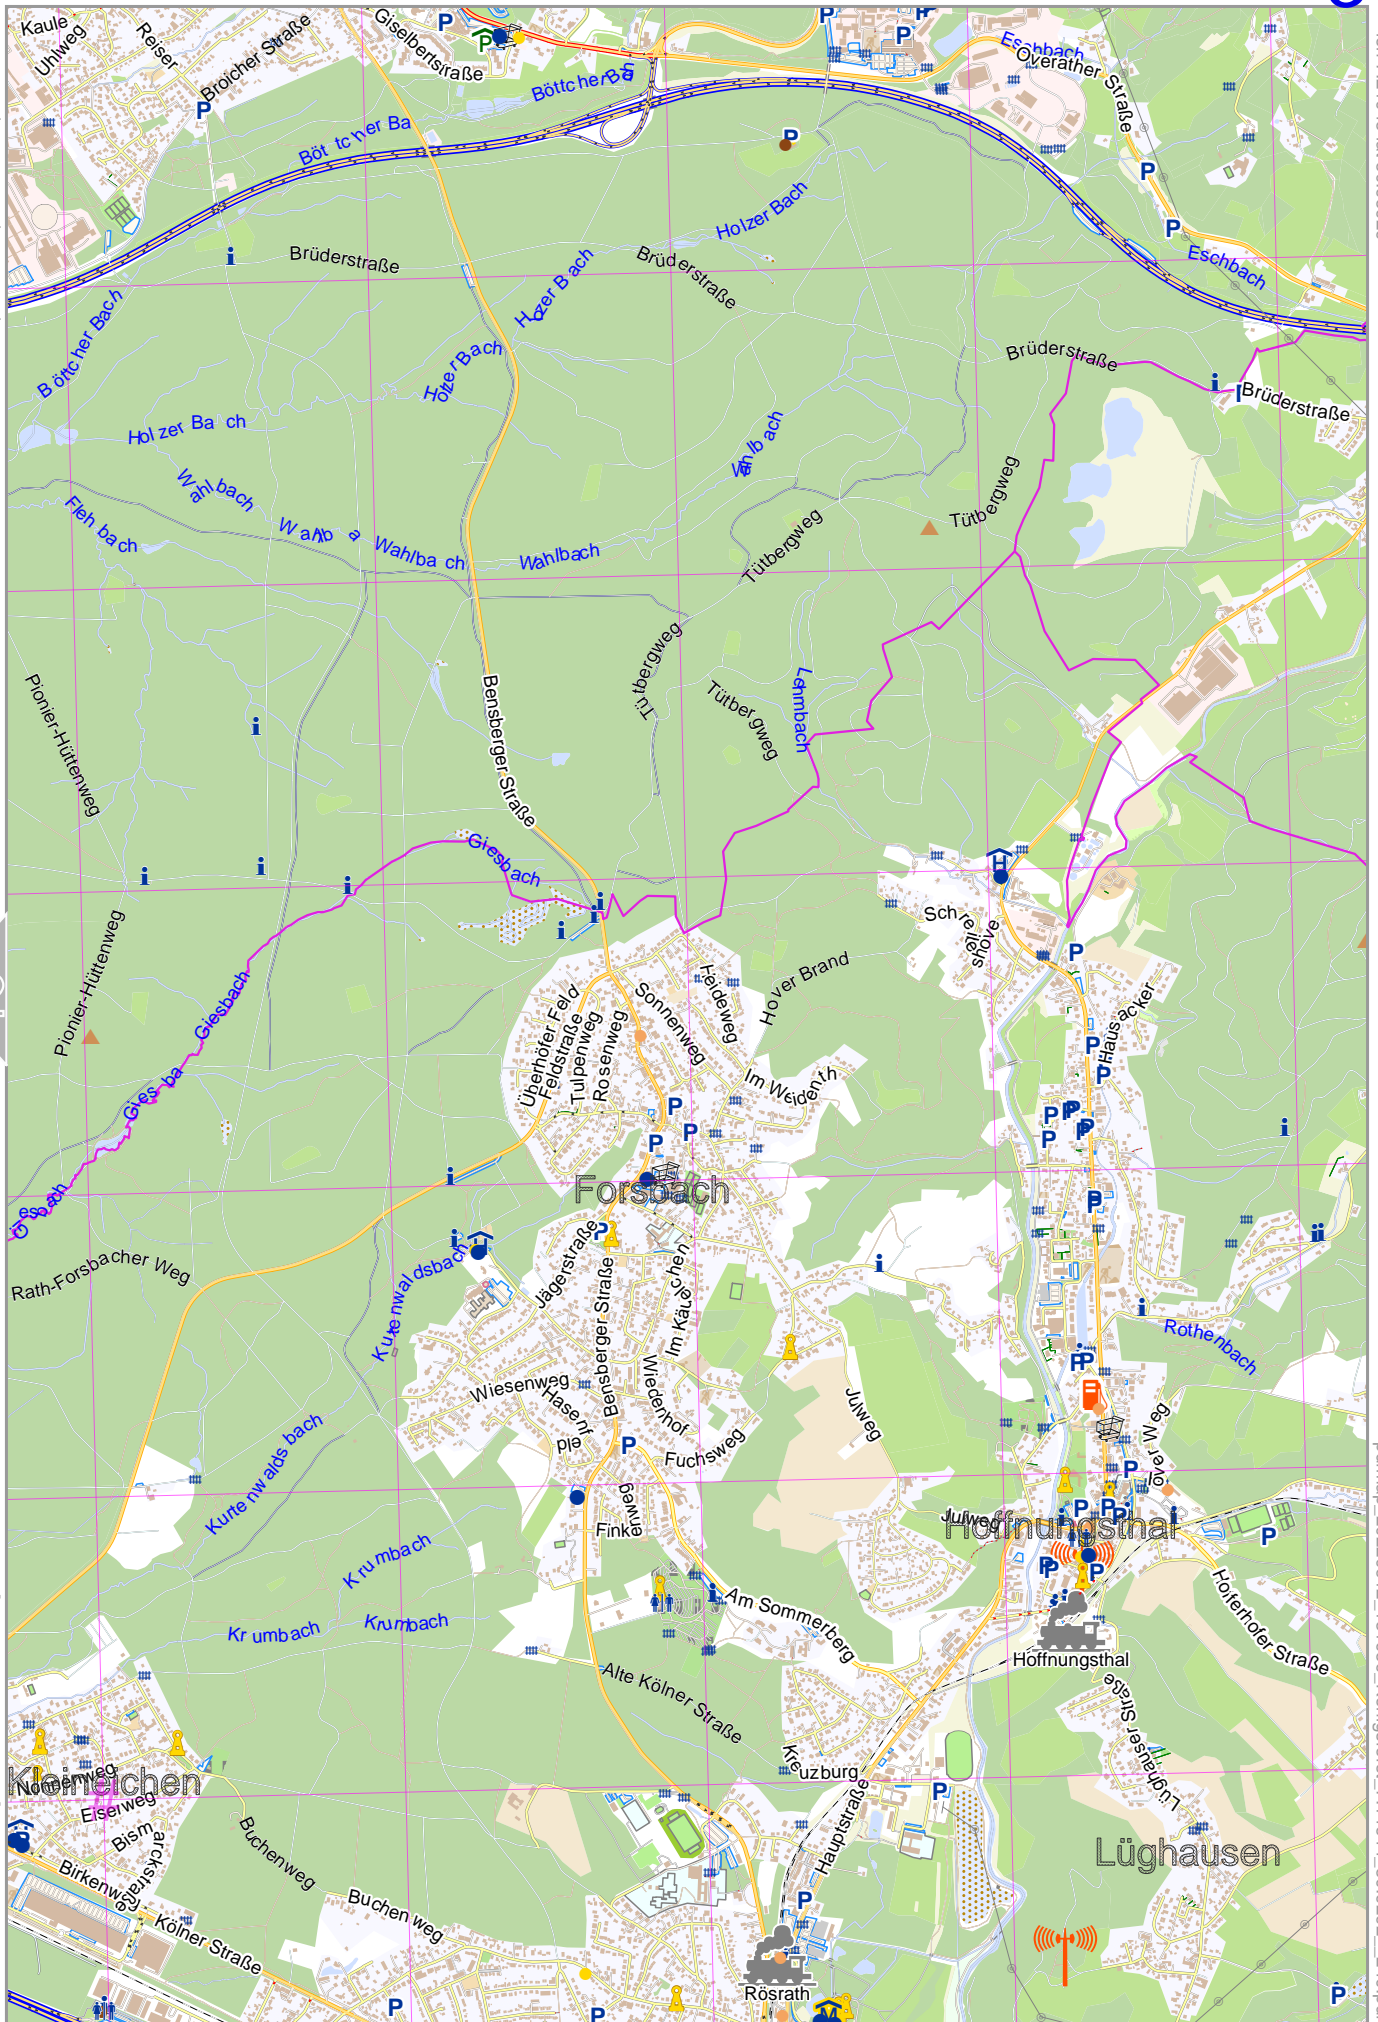

Königsforst

Königsforst

Map data © OpenStreetMap contributors

lon 7.15000 lat 50.95929

3

[lon 7.08599 lat 50.89929 | nom. scale = 1 / 250000]

pdfmap_20220612_131959_Königsforst_7.14944_50.9292_240.pdf

UTM: 32 U easting 366.00 km northing 5641.00 km
UTM-Grid-width = 1000m

Königsforst

Map data © OpenStreetMap contributors

lon 7.21045 lat 50.95929

2

lon 7.14644 lat 50.89929 [nom. scale = 1 / 25000]

pdfmap_20220612_131959_Königsforst_7.14644_50.9292_240.pdf

UTM: 32 U easting 370.00 km northing 5641.00 km
 UTM-Grid-width = 1000m