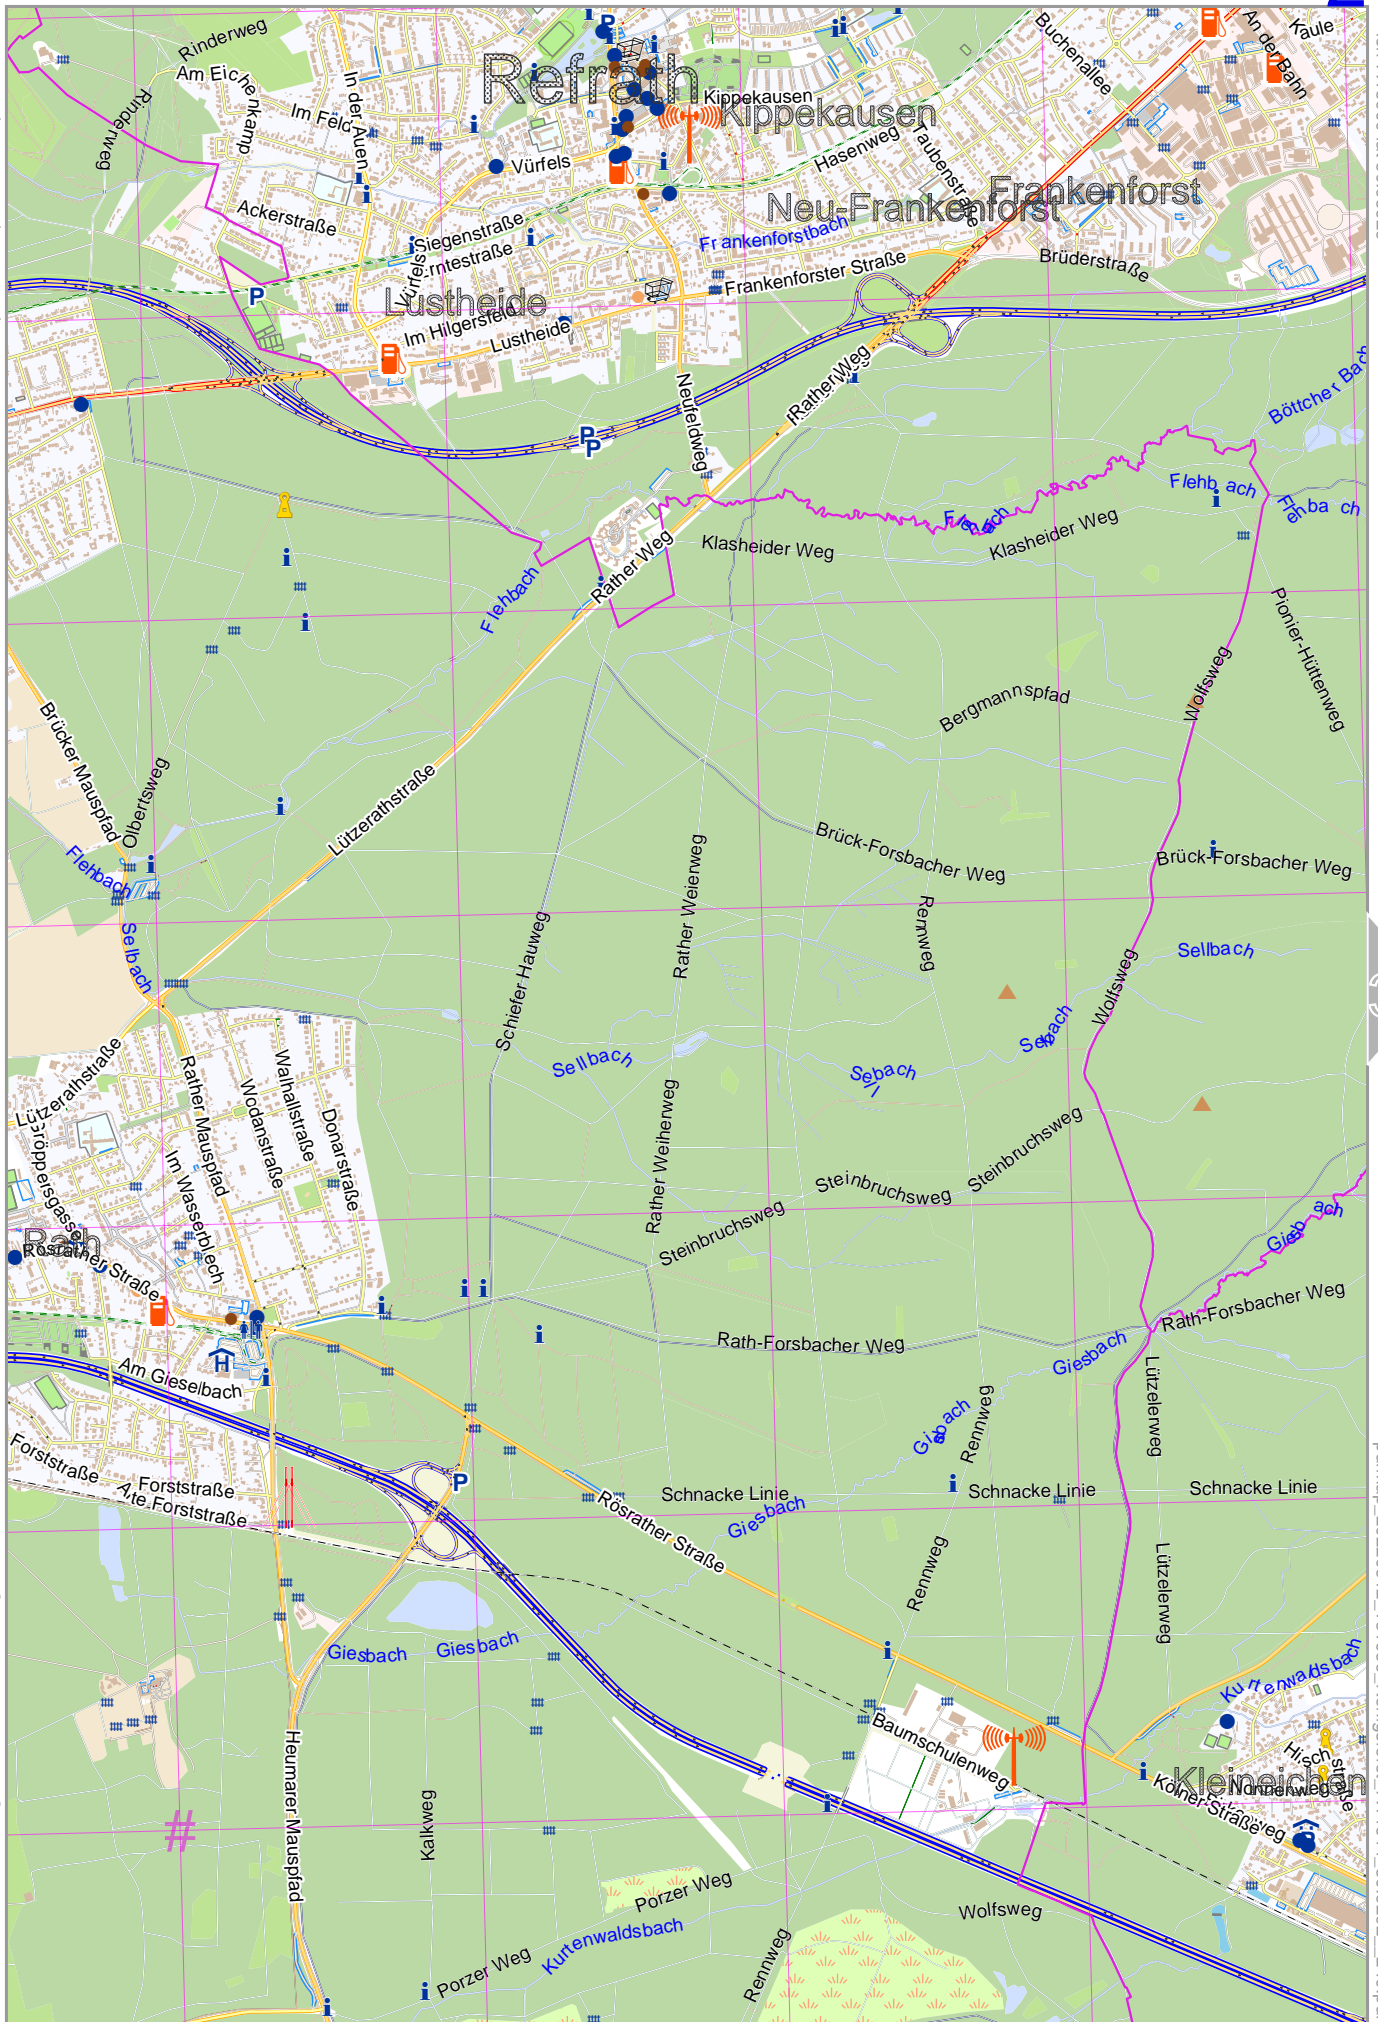

Königsforst

Königsforst

Map data © OpenStreetMap contributors

lon 7.15000 lat 50.95929

3

[lon 7.08599 lat 50.89929 | nom. scale = 1 / 250000]

pdfmap_20220612_131959_Königsforst_7.14944_50.9292_240.pdf

UTM: 32 U easting 366.00 km northing 5641.00 km
UTM-Grid-width = 1000m

Königsforst

Map data © OpenStreetMap contributors

lon 7.21045 lat 50.95929

2

lon 7.14644 lat 50.89929 [nom. scale = 1 / 25000]

pdfmap_20220612_131959_Königsforst_7.14644_50.9292_240.pdf

UTM: 32 U easting 370.00 km northing 5641.00 km
 UTM-Grid-width = 1000m