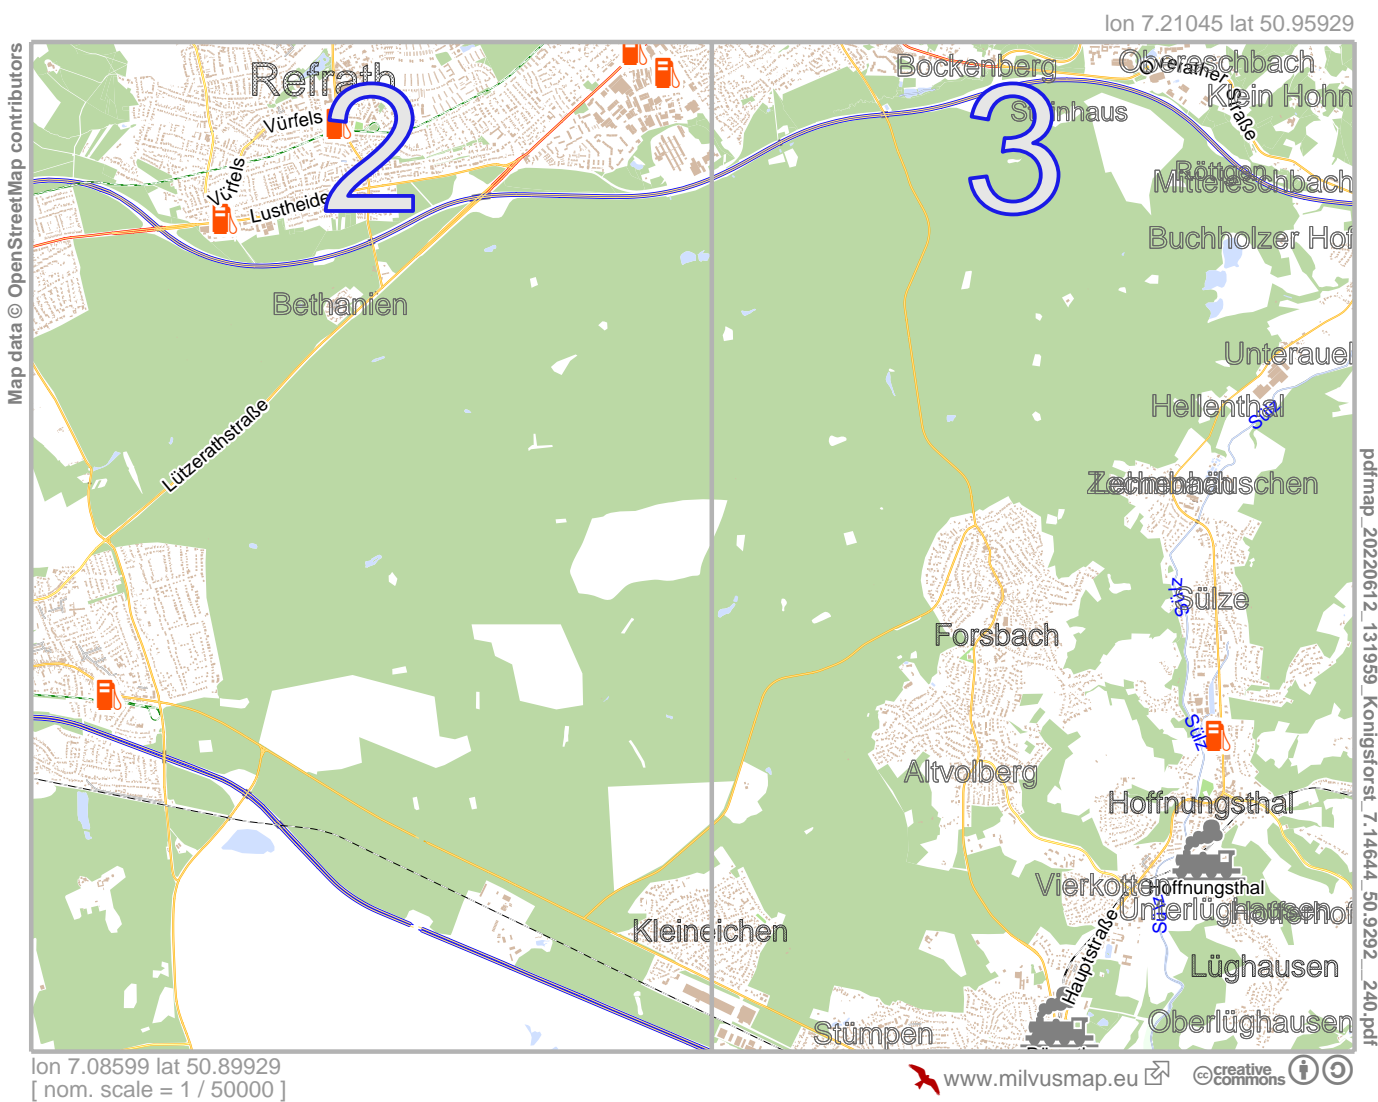

Königsforst

Königsforst

Map data © OpenStreetMap contributors

lon 7.15000 lat 50.95929

3

[lon 7.08599 lat 50.89929 | nom. scale = 1 / 250000]

pdfmap_20220612_131959_Königsforst_7.14944_50.9292_240.pdf

UTM: 32 U easting 366.00 km northing 5641.00 km
UTM-Grid-width = 1000m

Königsforst

Map data © OpenStreetMap contributors

lon 7.21045 lat 50.95929

2

lon 7.14644 lat 50.89929 [nom. scale = 1 / 25000]

pdfmap_20220612_131959_Königsforst_7.14644_50.9292_240.pdf

UTM: 32 U easting 370.00 km northing 5641.00 km
 UTM-Grid-width = 1000m