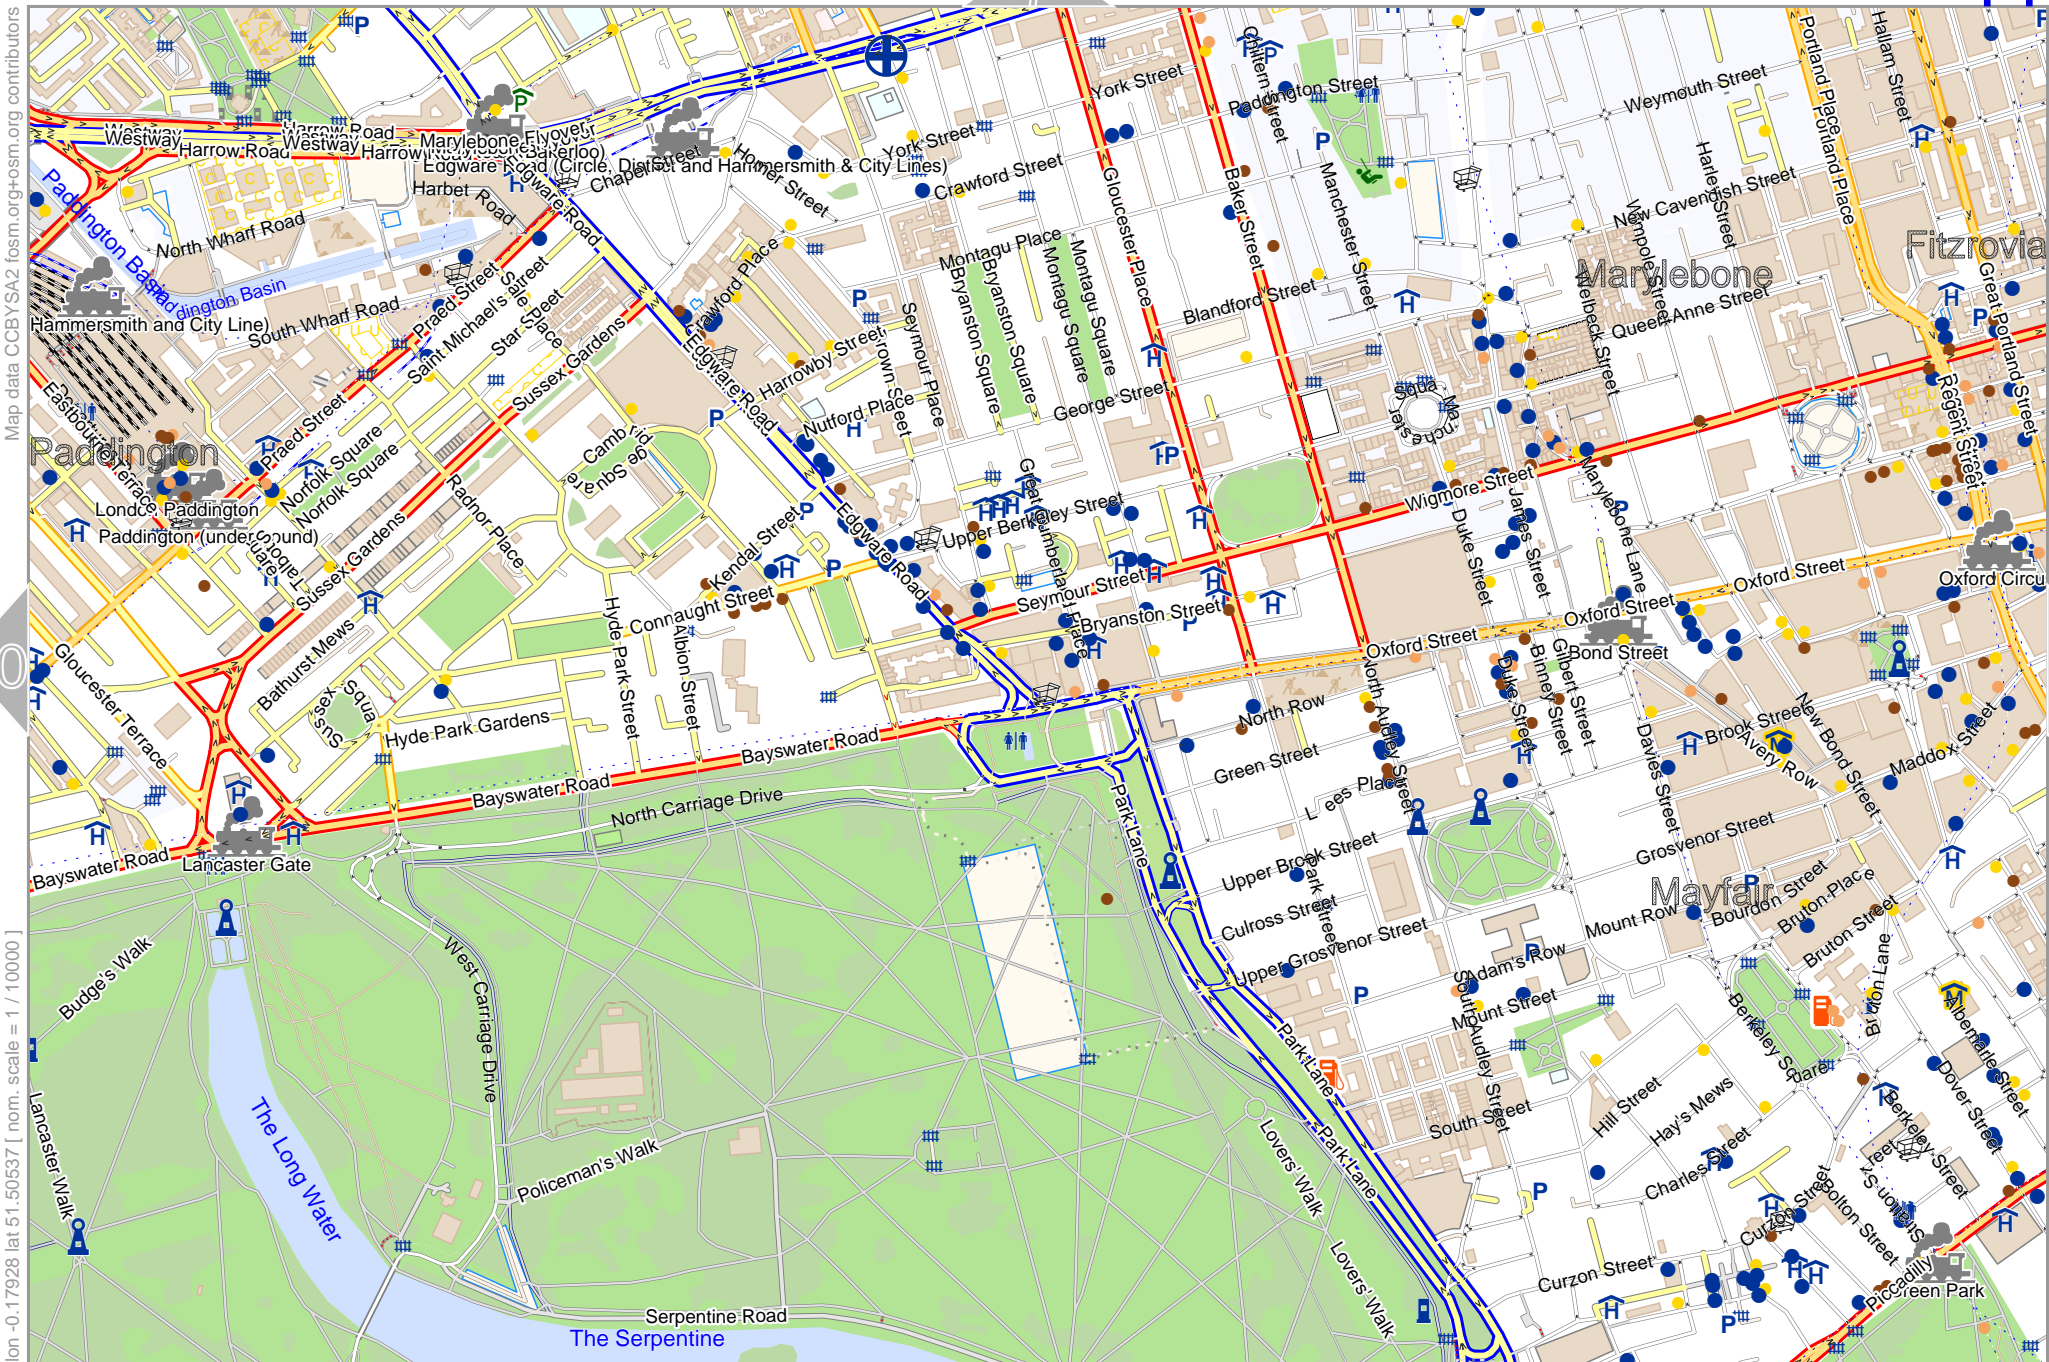

0 100 m 1000 m

Map data © OpenStreetMap contributors

lon -0.21775 lat 51.50537 [ nom. scale = 1 / 10000 ]

lon -0.17928 lat 51.52155

pdfmap\_20220606\_150317\_mapa5\_0-1408\_51.5215\_285.pdf

Map data © CCBY-SA2 fccsm.org/osm.org contributors

lon -0.17928 lat 51.50537 [ nom. scale = 1 / 10000 ]

lon -0.14081 lat 51.52155

pdfmap\_20220606\_150317\_mapa5\_-0.1408\_51.5215\_285.pdf

0 100 m 1000 m

Map data © CCBY-SA2 fccsm.org/osm.org contributors

lon -0.14081 lat 51.50537 [ nom. scale = 1 / 10000 ]

lon -0.14081 lat 51.48920 [ nom. scale = 1 / 10000 ]

0 100 m 1000 m

lon -0.10234 lat 51.50537 pdfmap\_20220606\_150317\_mapa5\_0-1408\_51.5215\_285.pdf

Map data © OpenStreetMap contributors

lon -0.10234 lat 51.48920 [ nom. scale = 1 / 10000 ]

lon -0.06387 lat 51.50537

pdfmap\_20220606\_150317\_mapa5\_0-1408\_51\_5215\_285.pdf