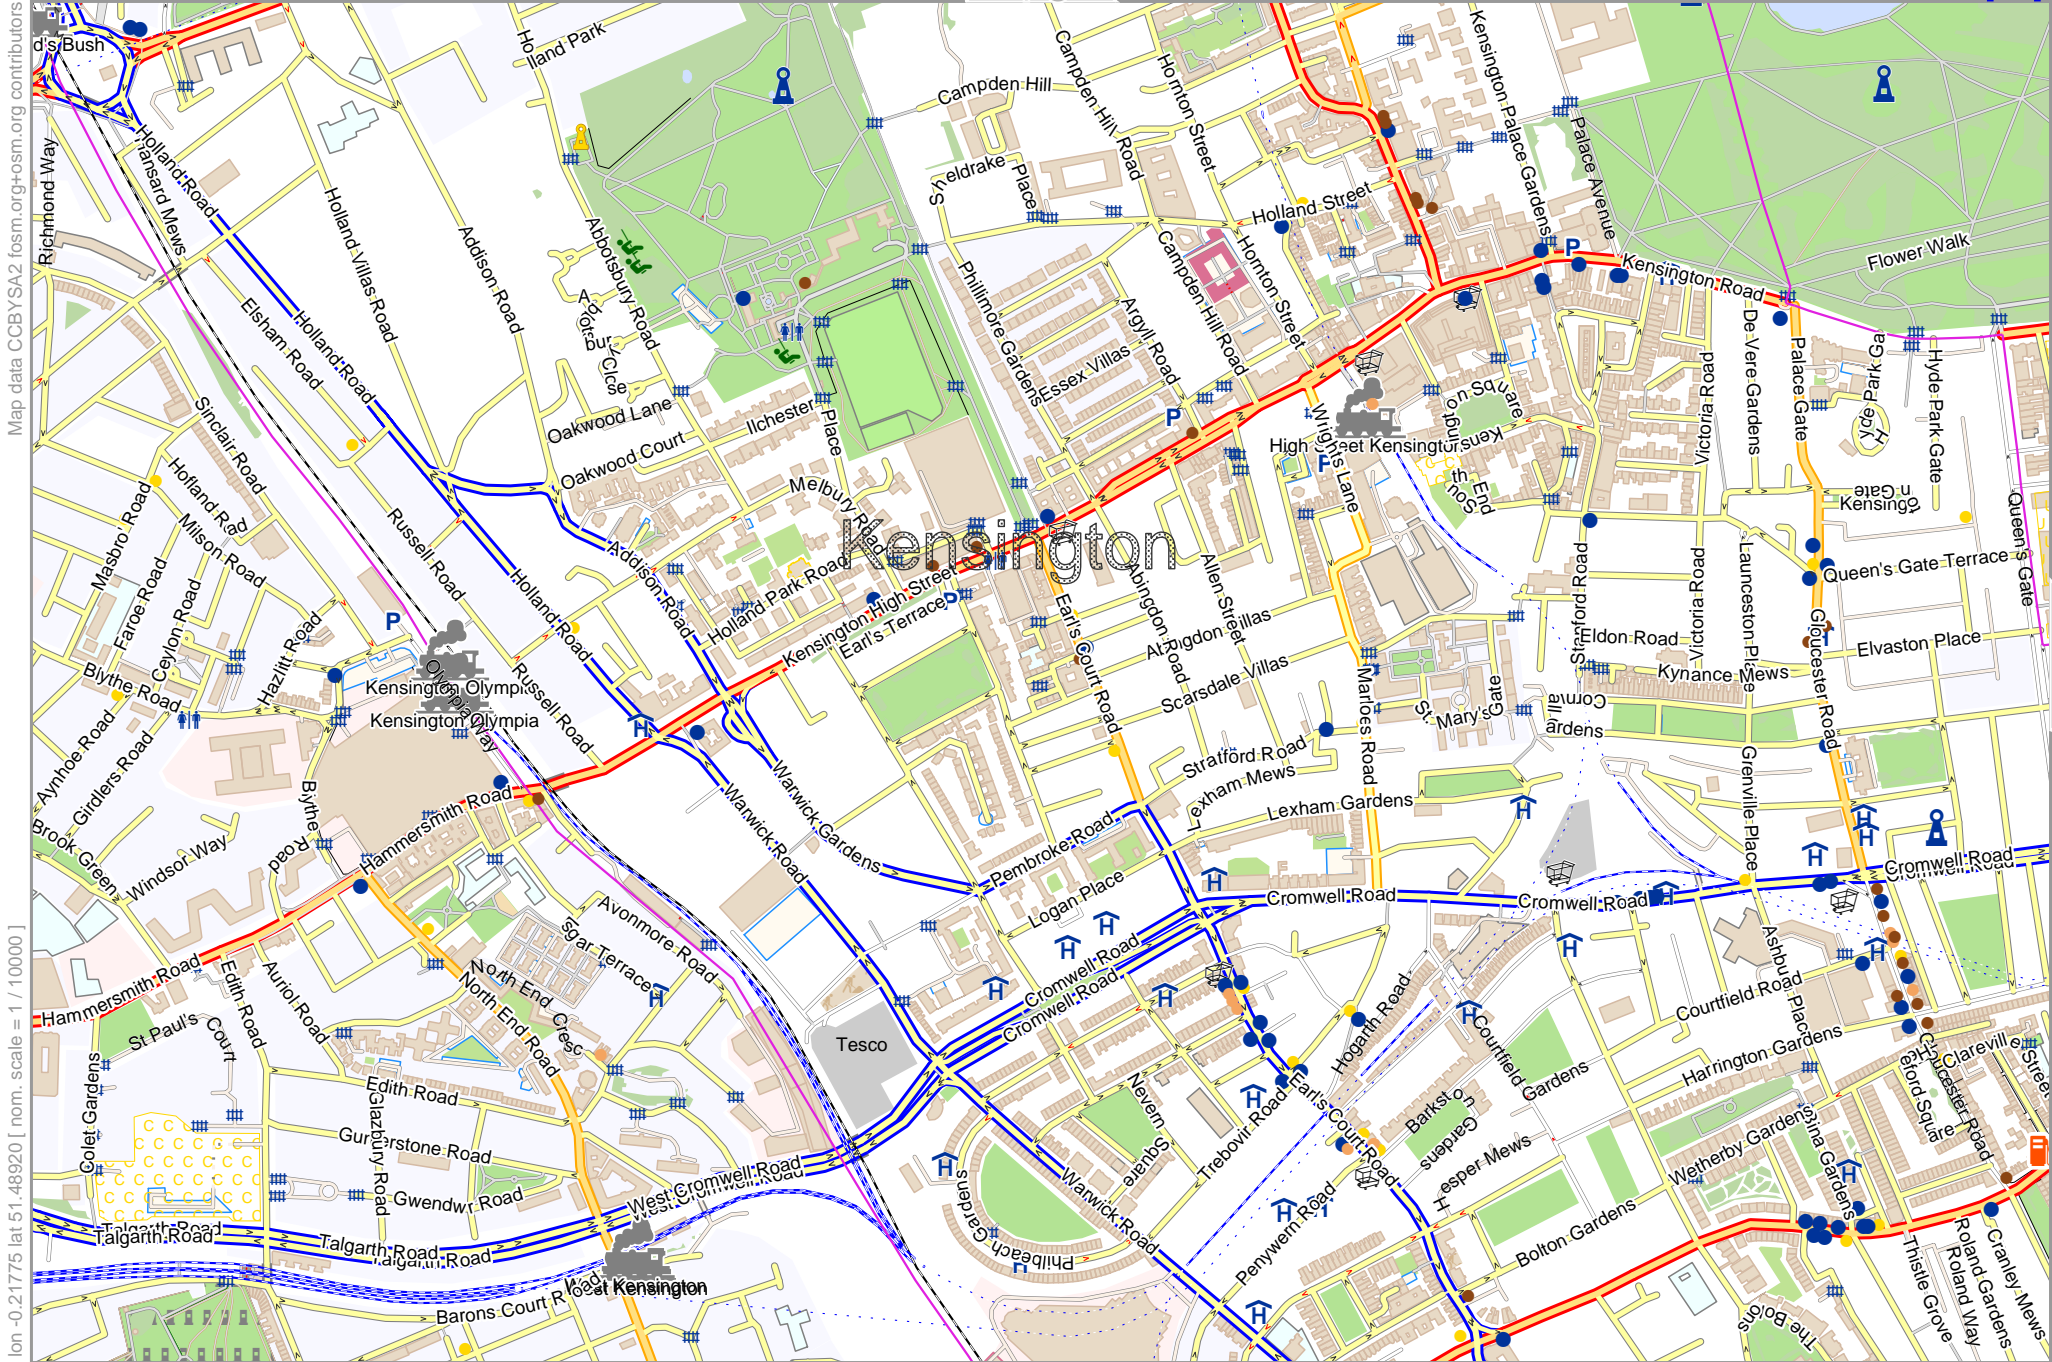

Map data © CCBY-SA2 fcsm.org+osm.org contributors

lon -0.21775 lat 51.48920 [nom. scale = 1 / 10000]

lon -0.17928 lat 51.50537

pdfmap_20220606_150317_mapa5_-0.1408_51.5215_285.pdf

0 100 m 1000 m