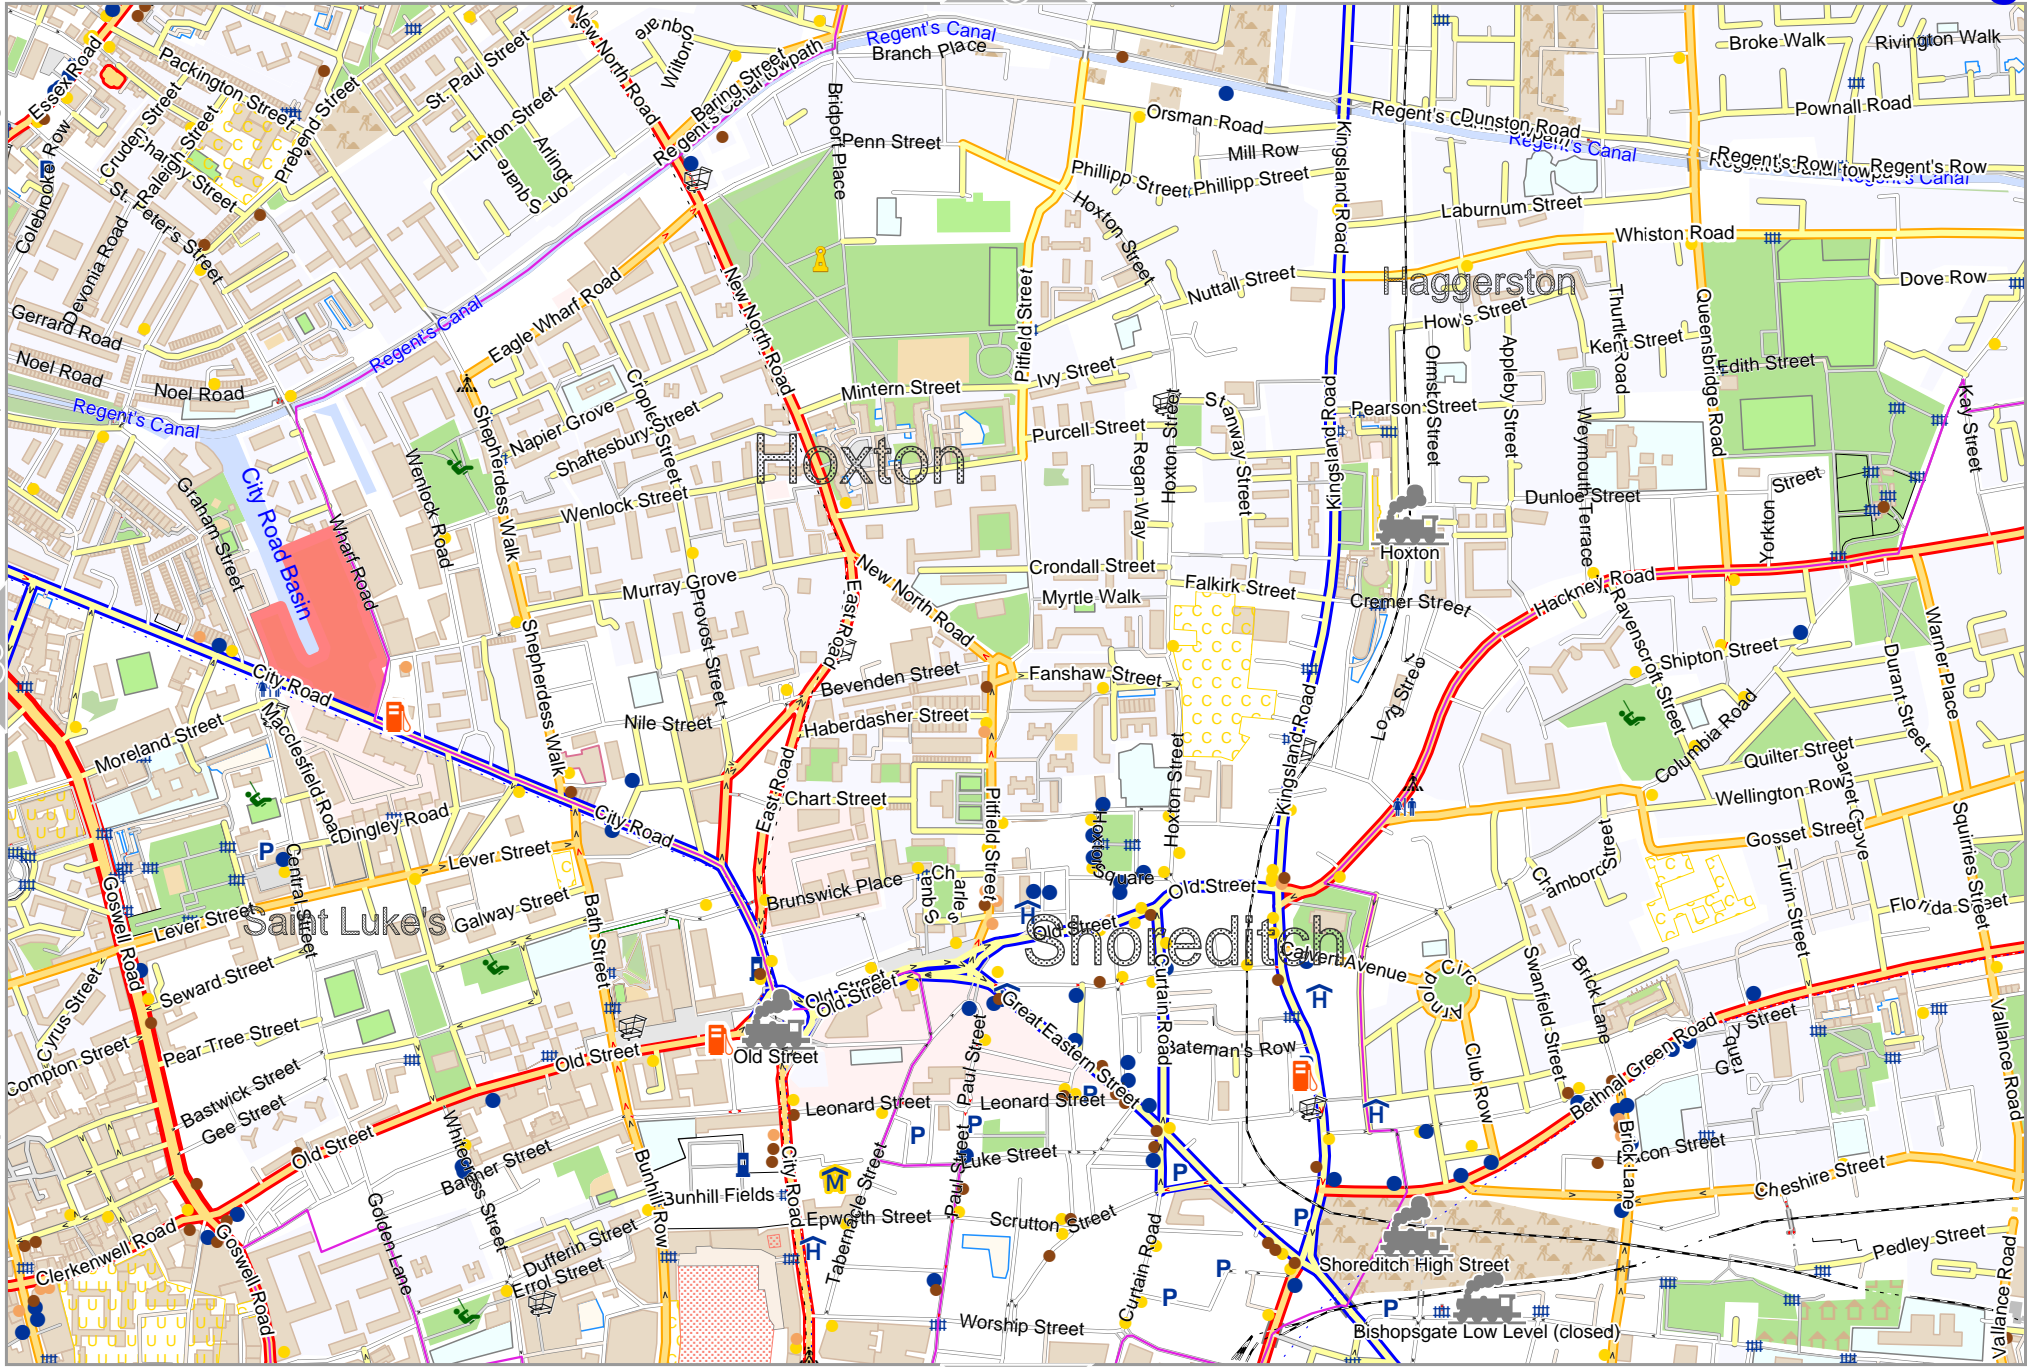

lon: -0.10234 lat: 51.55391

pdfmap: 20220606\_150317\_mapa5\_-0.1408\_51.5215\_285.pdf

0 100 m 1000 m

Map data © OpenStreetMap contributors

lon: -0.10234 lat: 51.53773 [nom. scale = 1 / 10000]

lon: -0.06387 lat: 51.55391

pdfmap: 20220606\_150317\_mapa5\_-0.1408\_51.5215\_285.pdf

Map data © CCBYSA2 fccsm.org+osm.org contributors

lon -0.17928 lat 51.52155 [ nom. scale = 1 / 10000 ]

lon -0.14081 lat 51.53773

pdfmap\_20220606\_150317\_mapa5\_-0.1408\_51.5215\_285.pdf

0 100 m 1000 m

Map data © OpenStreetMap contributors

lon -0.21775 lat 51.50537 [ nom. scale = 1 / 10000 ]

lon -0.17928 lat 51.52155

pdfmap\_20220606\_150317\_mapa5\_0-1408\_51.5215\_285.pdf

Map data © CCBY-SA2 fccsm.org/osm.org contributors