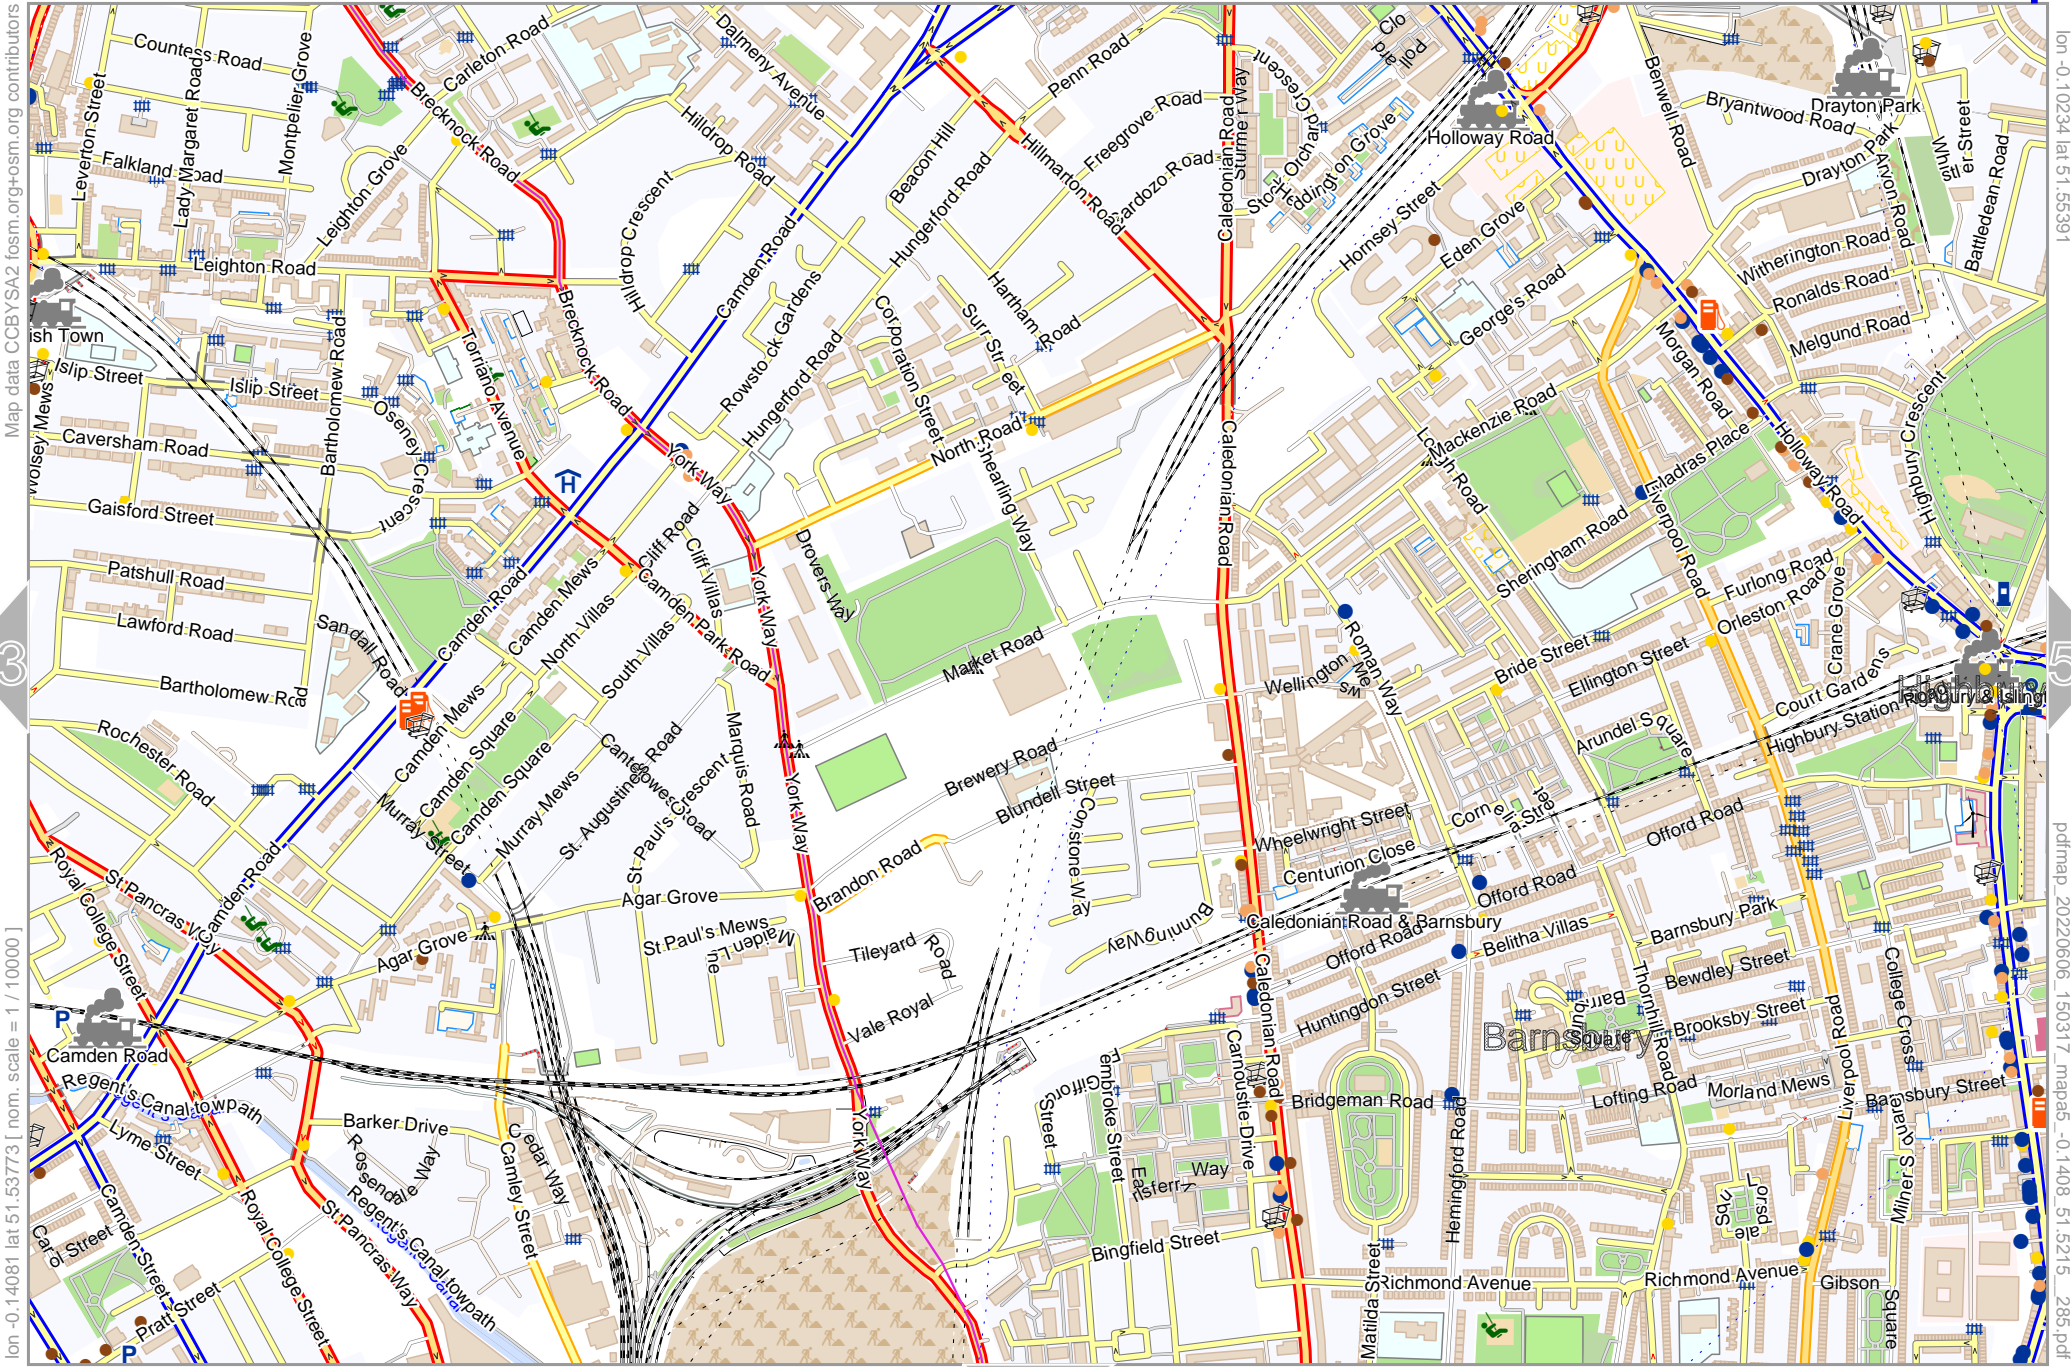

Map data © OpenStreetMap contributors

lon -0.21775 lat 51.53773 [ nom. scale = 1 / 10000 ]

lon -0.17928 lat 51.55391

pdfmap\_20220606\_150317\_mapa5\_0-1408\_51\_5215\_285.pdf

0 100 m 1000 m

Map data © OpenStreetMap contributors

lon -0.17928 lat 51.53773 [ nom. scale = 1 / 10000 ]

lon -0.14081 lat 51.55391

pdfmap\_20220606\_150317\_mapa5\_0-1408\_51.5215\_285.pdf

0 100 m 1000 m

Map data © OpenStreetMap contributors

lon: -0.14081 lat: 51.53773 [ nom. scale = 1 / 10000 ]

lon: -0.10234 lat: 51.55391

pdfmap: 20220606\_150317\_mapa5\_-0.1408\_51.5215\_285.pdf

0 100 m 1000 m

Map data © OpenStreetMap contributors

lon: -0.10234 lat: 51.53773 [nom. scale = 1 / 10000]

lon: -0.06387 lat: 51.55391

lon -0.14081 lat 51.48920 [ nom. scale = 1 / 10000 ]

0 100 m 1000 m

lon -0.10234 lat 51.50537 pdfmap\_20220606\_150317\_mapa5\_0-1408\_51.5215\_285.pdf

Map data © OpenStreetMap contributors

lon -0.10234 lat 51.48920 [ nom. scale = 1 / 10000 ]