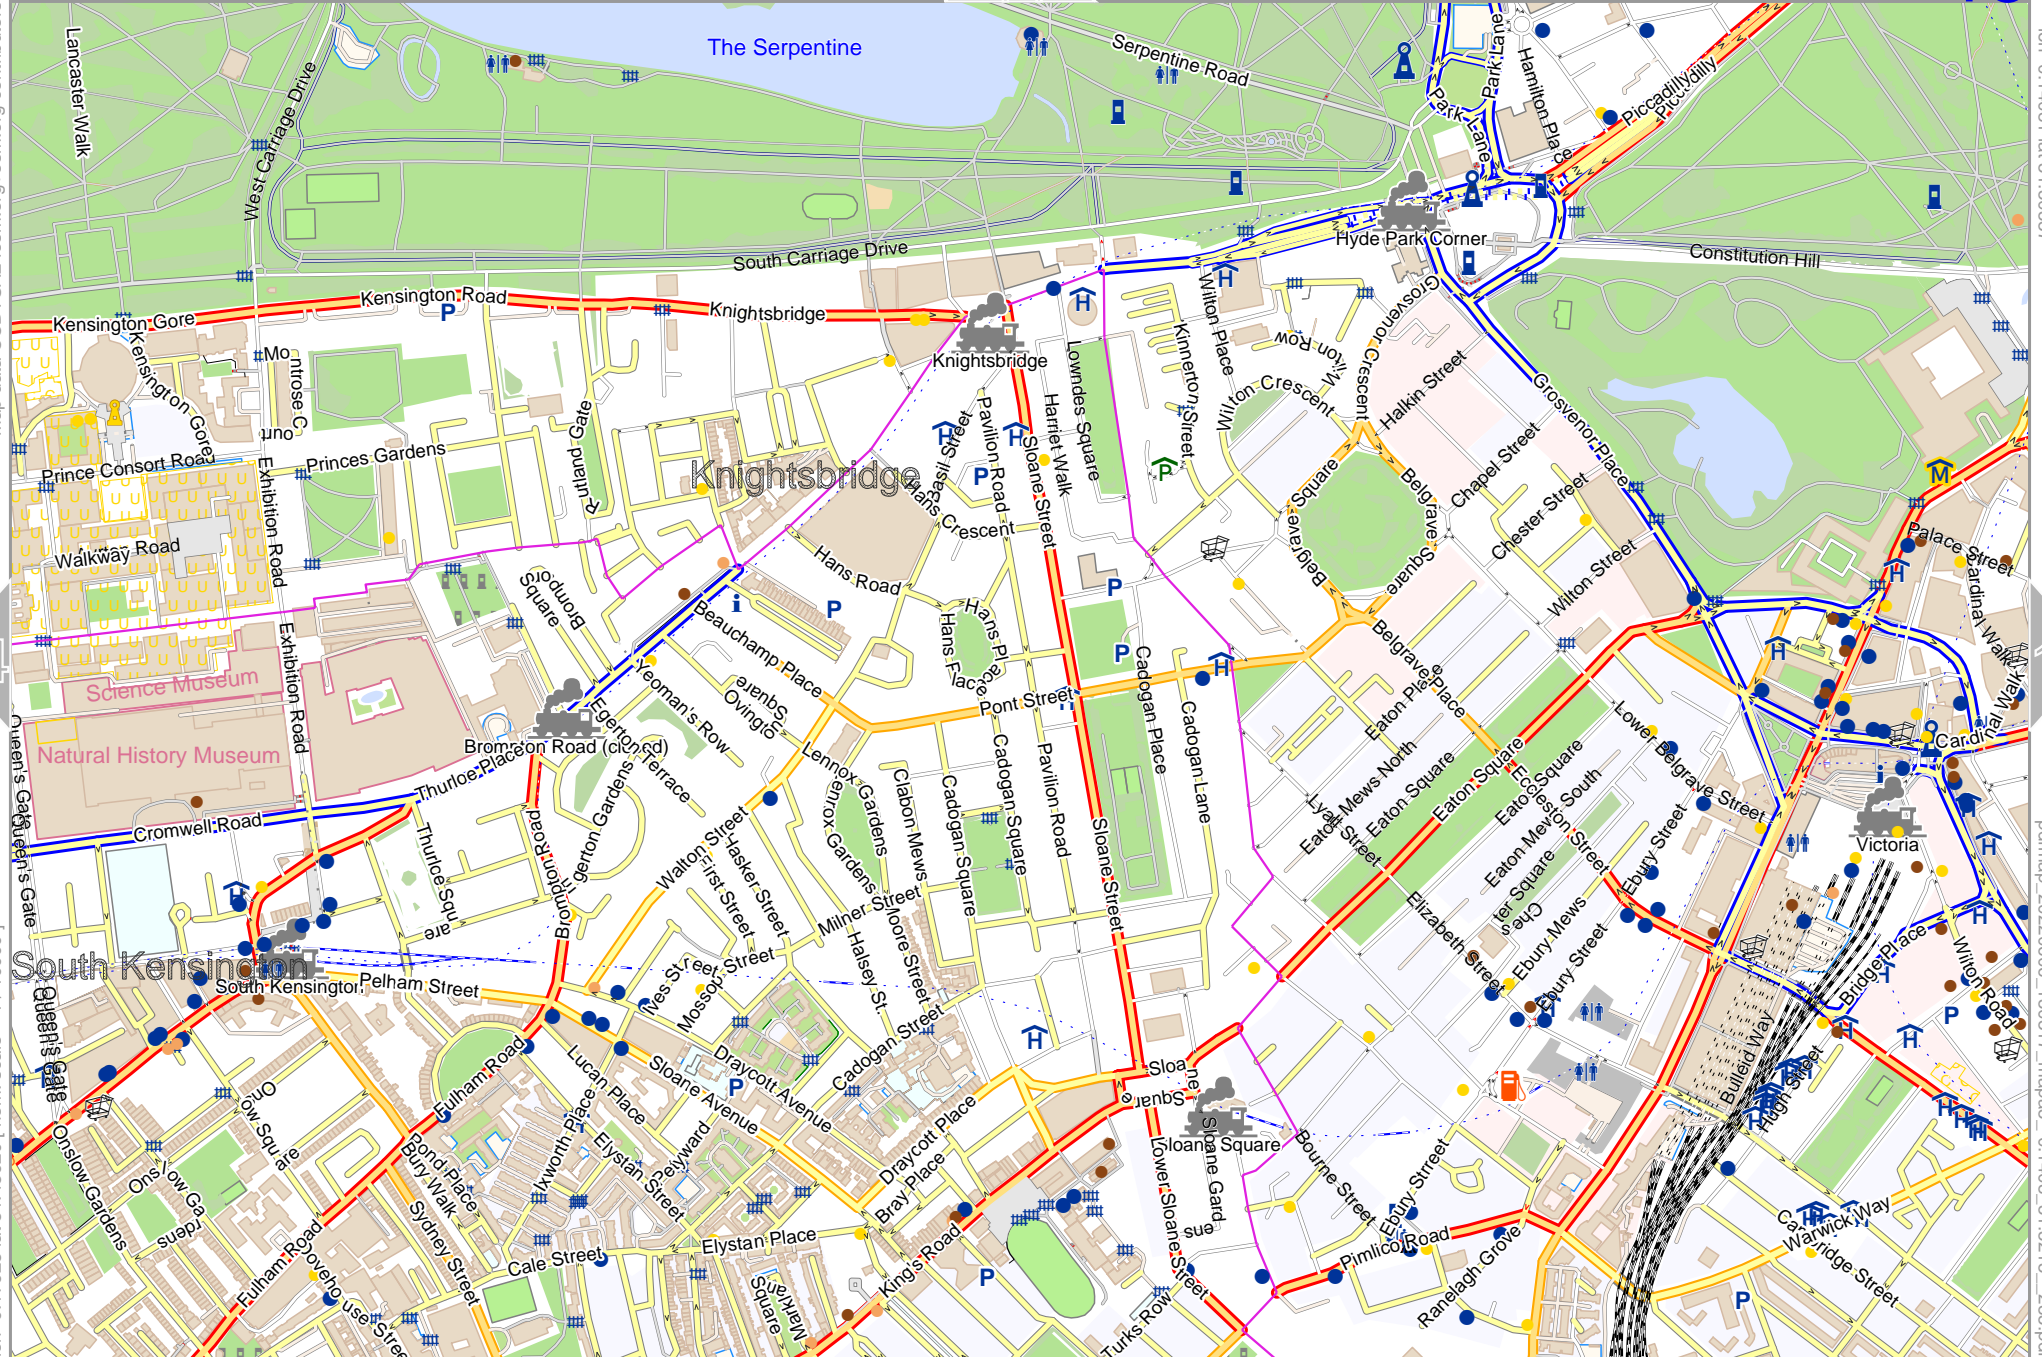

pdfmap\_20220506\_150317\_mapa5\_0.1408\_51.5215\_285.pdf

Map data © CCBY-SA2 fcsm.org+osm.org contributors

lon -0.21775 lat 51.48920 [ nom. scale = 1 / 10000 ]

lon -0.17928 lat 51.50537

pdfmap\_20220606\_150317\_mapa5\_-0.1408\_51.5215\_285.pdf

0 100 m 1000 m

Map data © CCBYSA2 fcsm.org+osm.org contributors

[lon -0.17928 lat 51.48920] [nom. scale = 1 / 100000]

lon -0.14081 lat 51.50537

pdfmap\_20220606\_150317\_mapa5\_-0.1408\_51.5215\_285.pdf

Map data © OpenStreetMap contributors

lon -0.14081 lat 51.48920 [ nom. scale = 1 / 10000 ]

0 100 m 1000 m

lon -0.10234 lat 51.50537 pdfmap\_20220606\_150317\_mapa5\_0-1408\_51.5215\_285.pdf

Map data © OpenStreetMap contributors

lon -0.10234 lat 51.48920 [ nom. scale = 1 / 10000 ]

lon -0.06387 lat 51.50537

pdfmap\_20220606\_150317\_mapa5\_0-1408\_51\_5215\_285.pdf