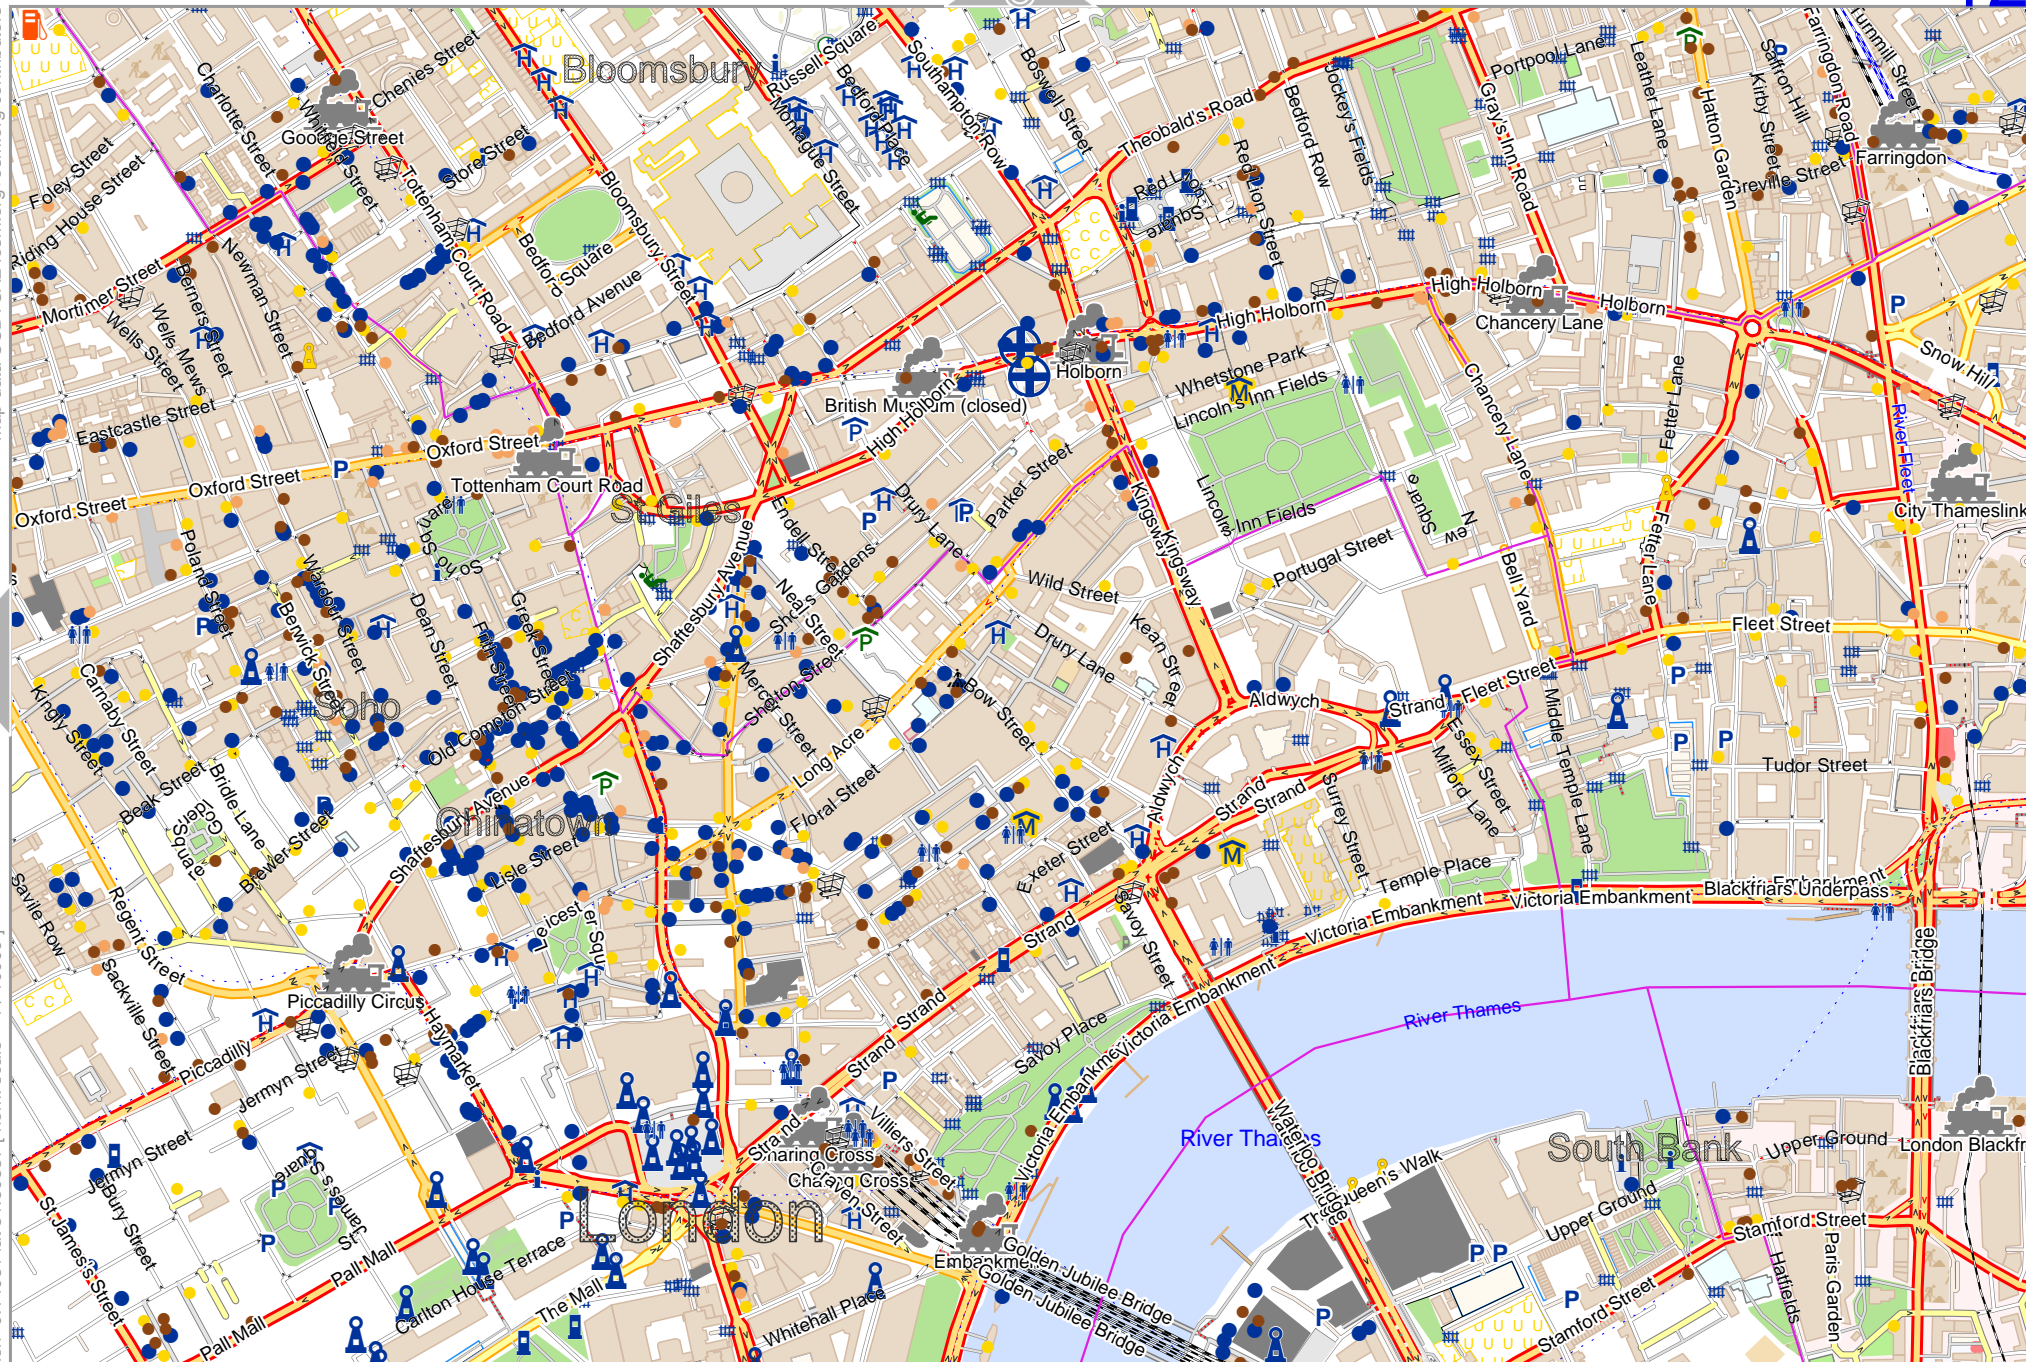

lon -0.17928 lat 51.50537 [ nom. scale = 1 / 10000 ]

lon -0.14081 lat 51.52155

pdfmap\_20220606\_150317\_mapa5\_-0.1408\_51.5215\_285.pdf

0 100 m 1000 m

Map data © CCBY-SA2 fccsm.org/osm.org contributors

lon -0.14081 lat 51.50537 [ nom. scale = 1 / 10000 ]

lon -0.10234 lat 51.52155

pdfmap\_20220606\_150317\_mapa5\_01408\_51\_5215\_285.pdf

0 100 m 1000 m

Map data © CCBYSA2 fccsm.org+osm.org contributors

lon -0.10234 lat 51.50537 [ nom. scale = 1 / 10000 ]

lon -0.06387 lat 51.52155

lon -0.14081 lat 51.48920 [ nom. scale = 1 / 10000 ]

0 100 m 1000 m

lon -0.10234 lat 51.50537 pdfmap\_20220606\_150317\_mapa5\_0-1408\_51.5215\_285.pdf

Map data © OpenStreetMap contributors

lon -0.10234 lat 51.48920 [ nom. scale = 1 / 10000 ]

lon -0.06387 lat 51.50537

pdfmap\_20220606\_150317\_mapa5\_0-1408\_51\_5215\_285.pdf