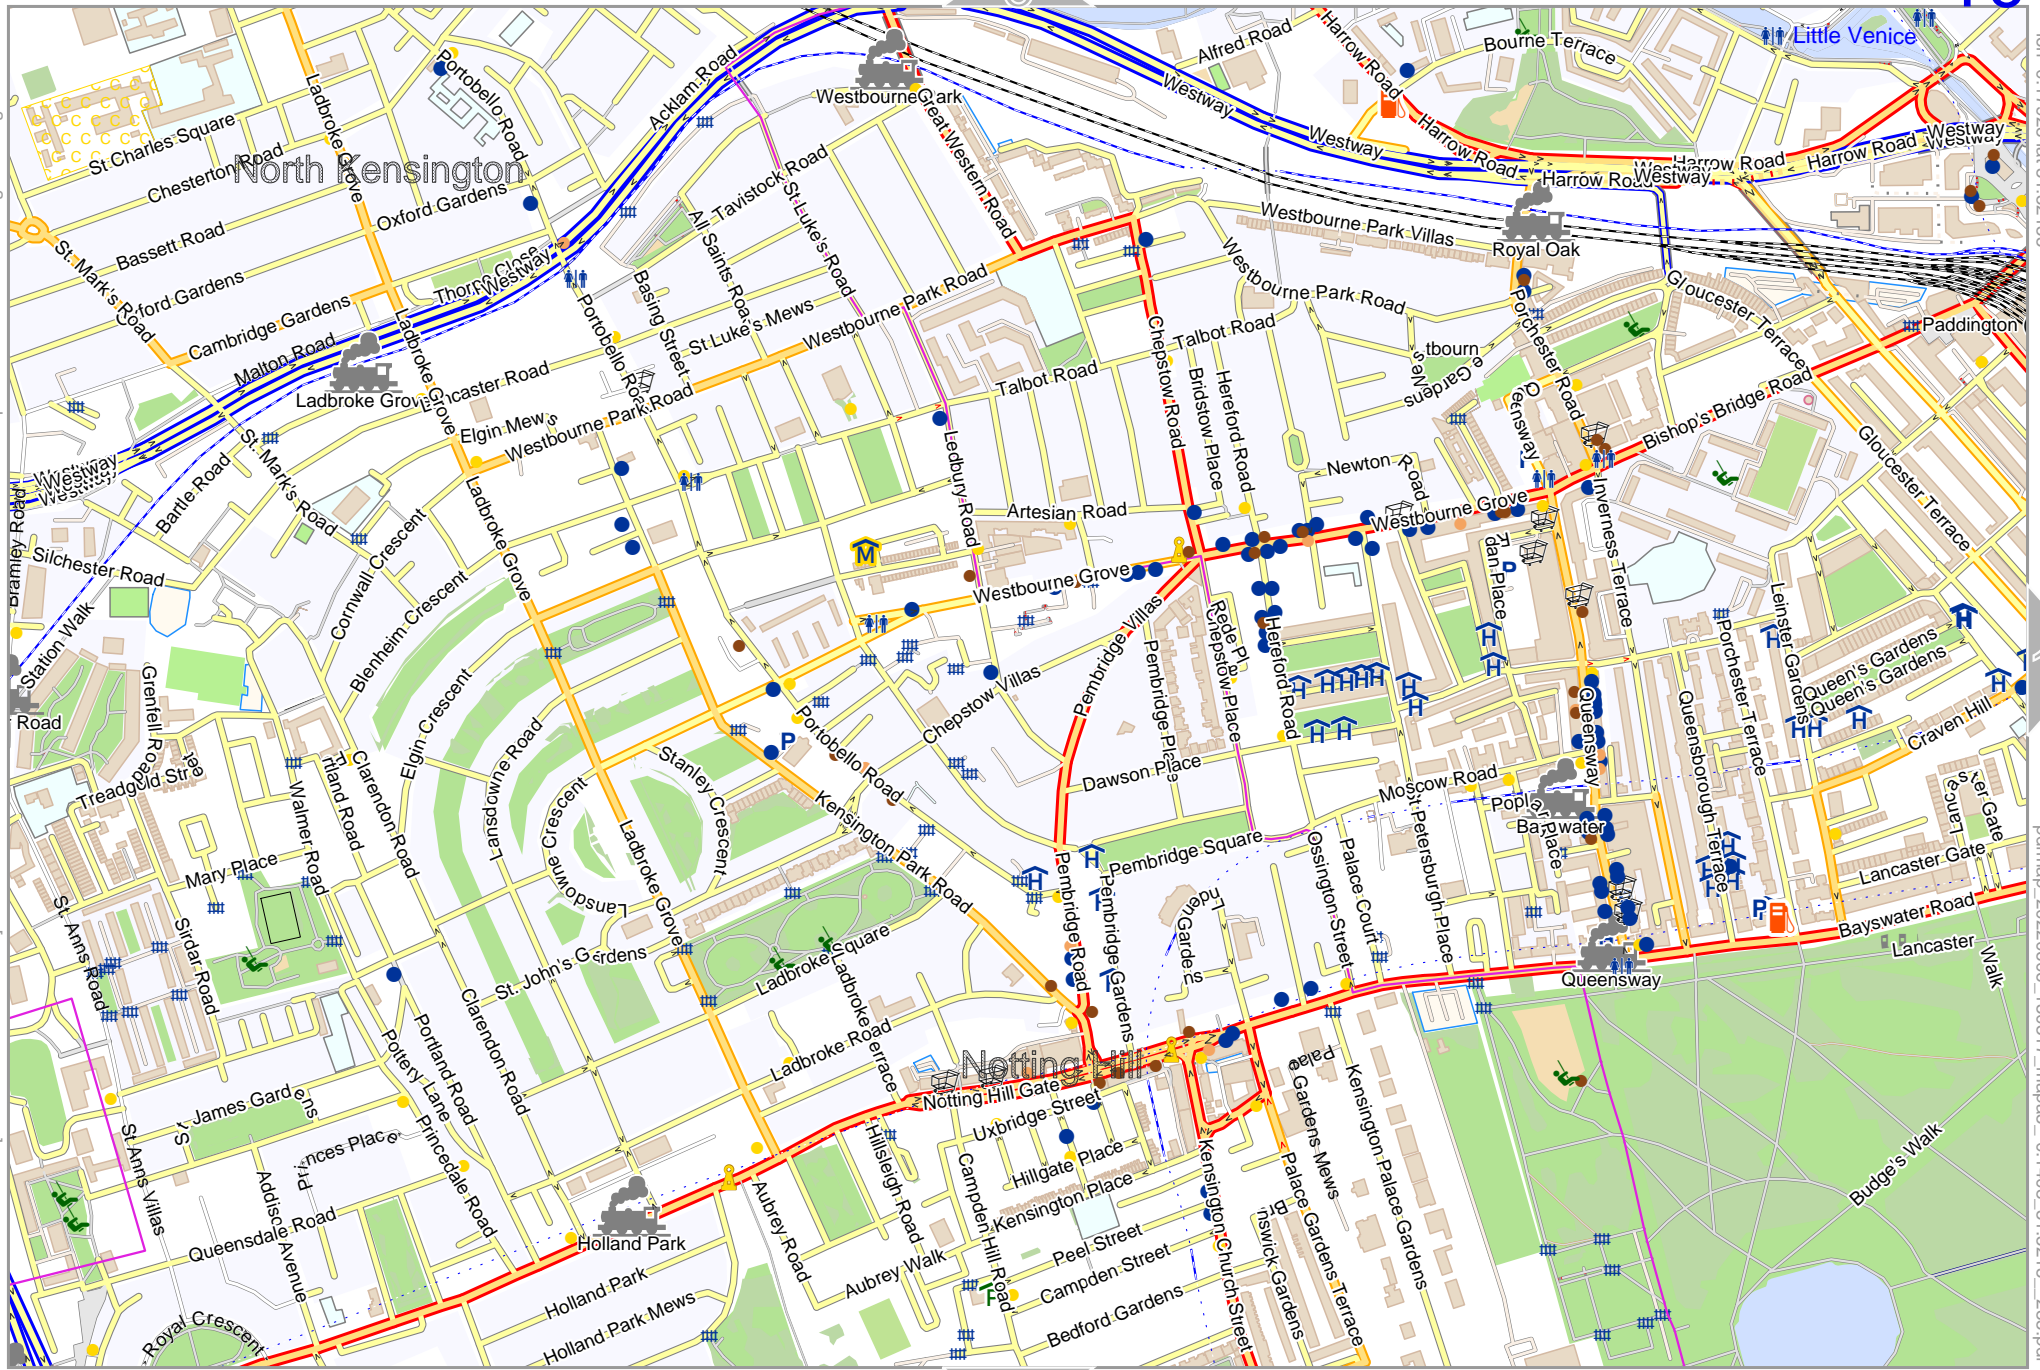

0 100 m 1000 m

Map data © OpenStreetMap contributors

lon -0.21775 lat 51.50537 [ nom. scale = 1 / 10000 ]

lon -0.17928 lat 51.52155

pdfmap\_20220606\_150317\_mapa5\_0-1408\_51.5215\_285.pdf

Map data © CCBY-SA2 fccsm.org/osm.org contributors

lon -0.17928 lat 51.50537 [ nom. scale = 1 / 10000 ]

lon -0.14081 lat 51.52155

pdfmap\_20220606\_150317\_mapa5\_-0.1408\_51.5215\_285.pdf

0 100 m 1000 m

Map data © CCBY-SA2 fccsm.org/osm.org contributors

lon -0.14081 lat 51.50537 [ nom. scale = 1 / 10000 ]

lon -0.14081 lat 51.48920 [ nom. scale = 1 / 10000 ]

0 100 m 1000 m

lon -0.10234 lat 51.50537 pdfmap\_20220606\_150317\_mapa5\_0-1408\_51.5215\_285.pdf

Map data © OpenStreetMap contributors

lon -0.10234 lat 51.48920 [ nom. scale = 1 / 10000 ]

lon -0.06387 lat 51.50537

pdfmap\_20220606\_150317\_mapa5\_0-1408\_51\_5215\_285.pdf