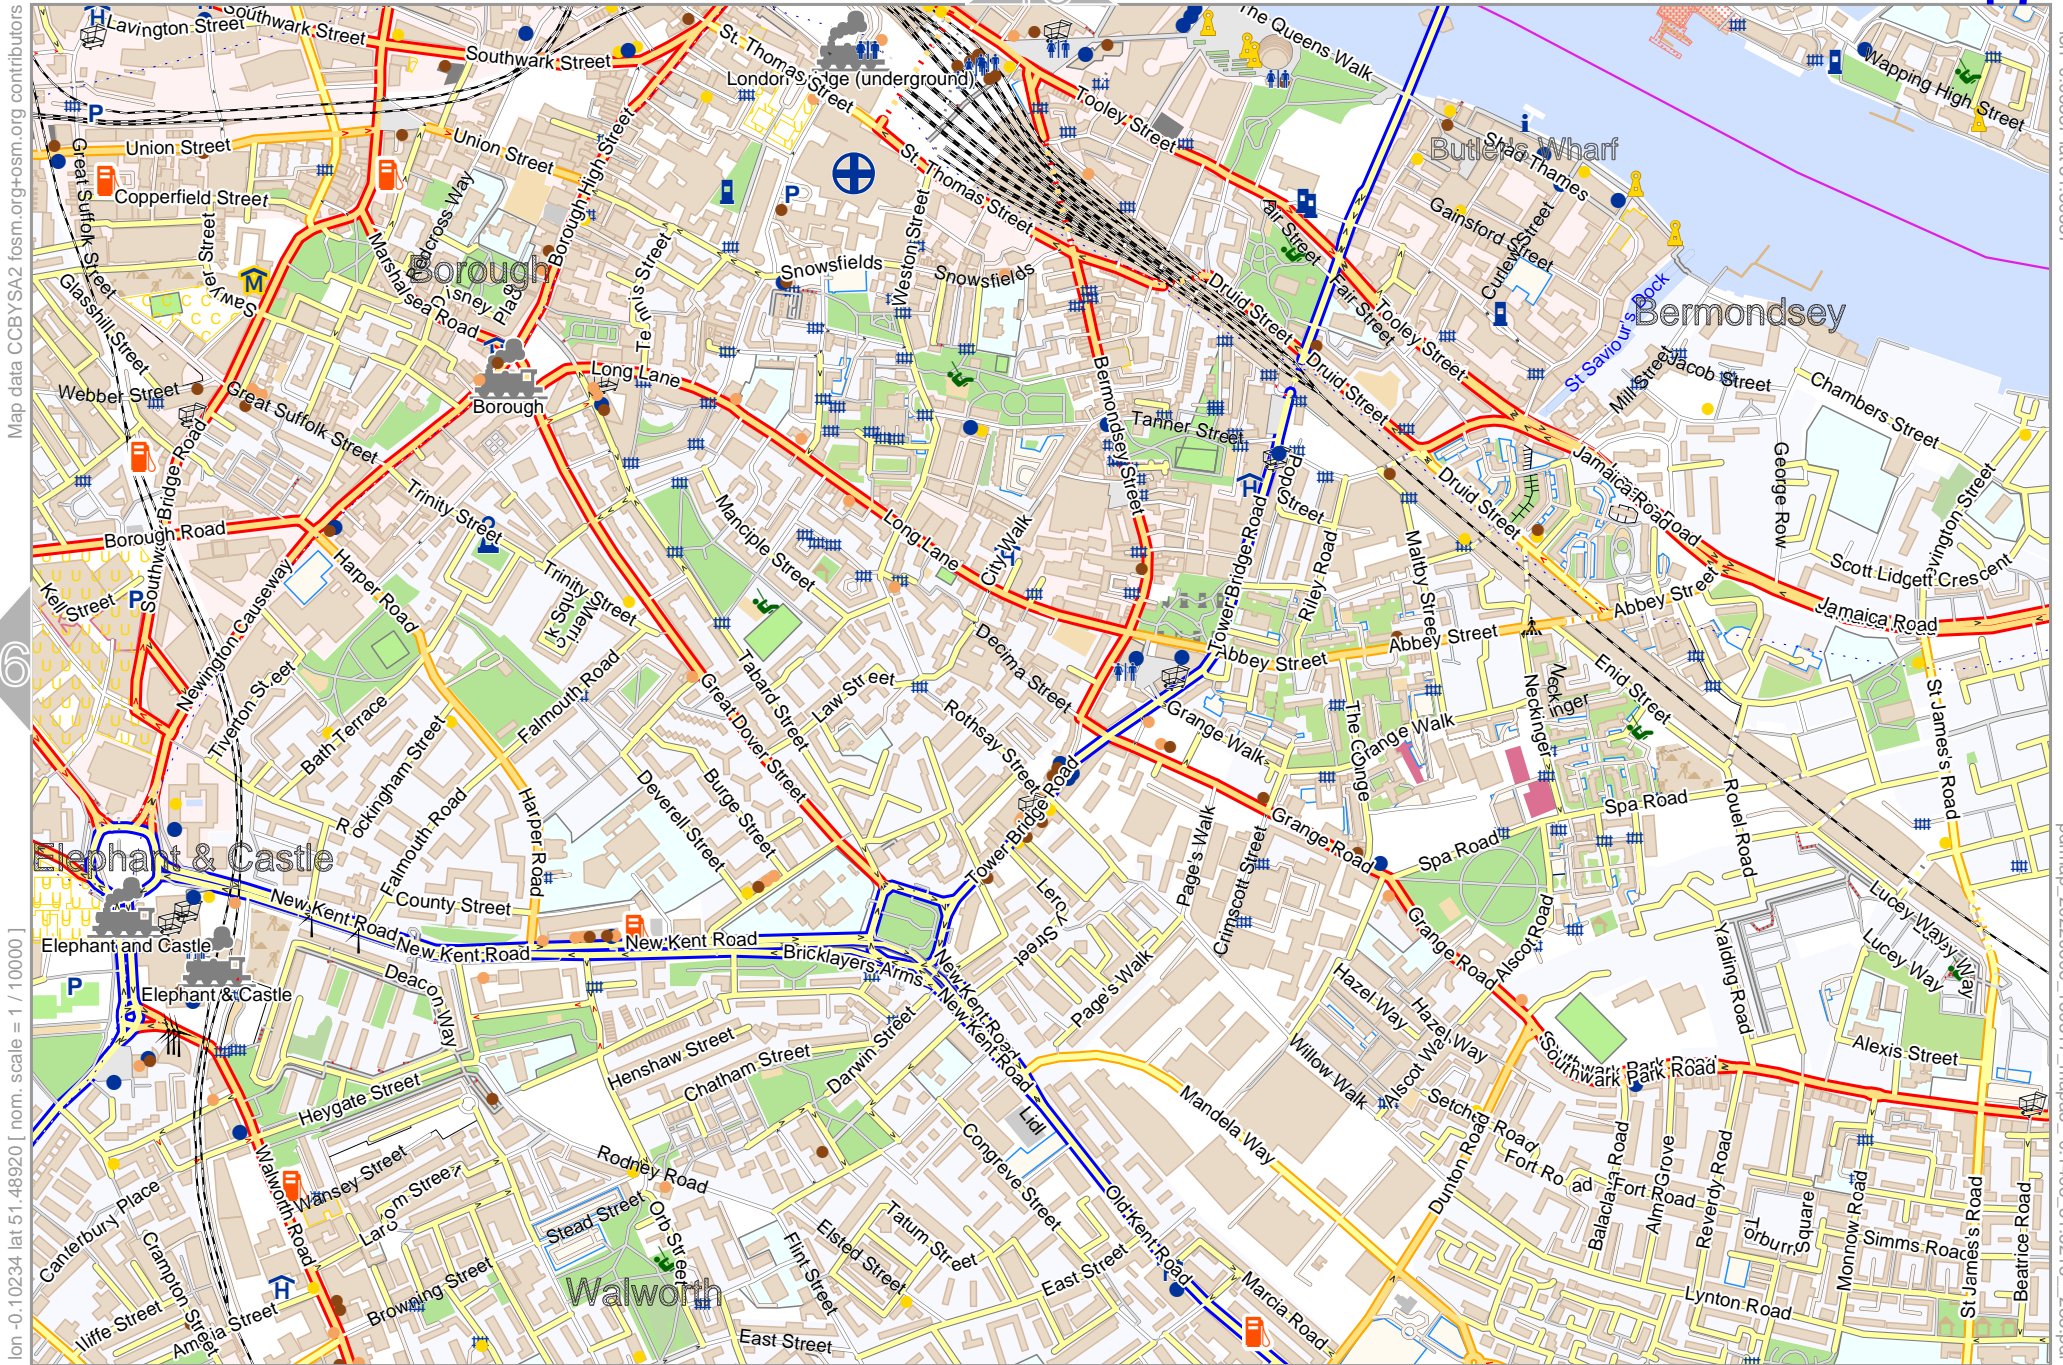

0 100 m 1000 m

Map data © CCBYSA2 fcsm.org+osm.org contributors

[lon -0.17928 lat 51.48920] [nom. scale = 1 / 100000]

lon -0.14081 lat 51.50537

pdfmap\_20220606\_150317\_mapa5\_-0.1408\_51.5215\_285.pdf

Map data © OpenStreetMap contributors

lon -0.14081 lat 51.48920 [ nom. scale = 1 / 10000 ]

0 100 m 1000 m

lon -0.10234 lat 51.50537 pdfmap\_20220606\_150317\_mapa5\_0-1408\_51.5215\_285.pdf

Map data © OpenStreetMap contributors

lon -0.10234 lat 51.48920 [ nom. scale = 1 / 10000 ]

lon -0.06387 lat 51.50537

pdfmap\_20220606\_150317\_mapa5\_0-1408\_51\_5215\_285.pdf