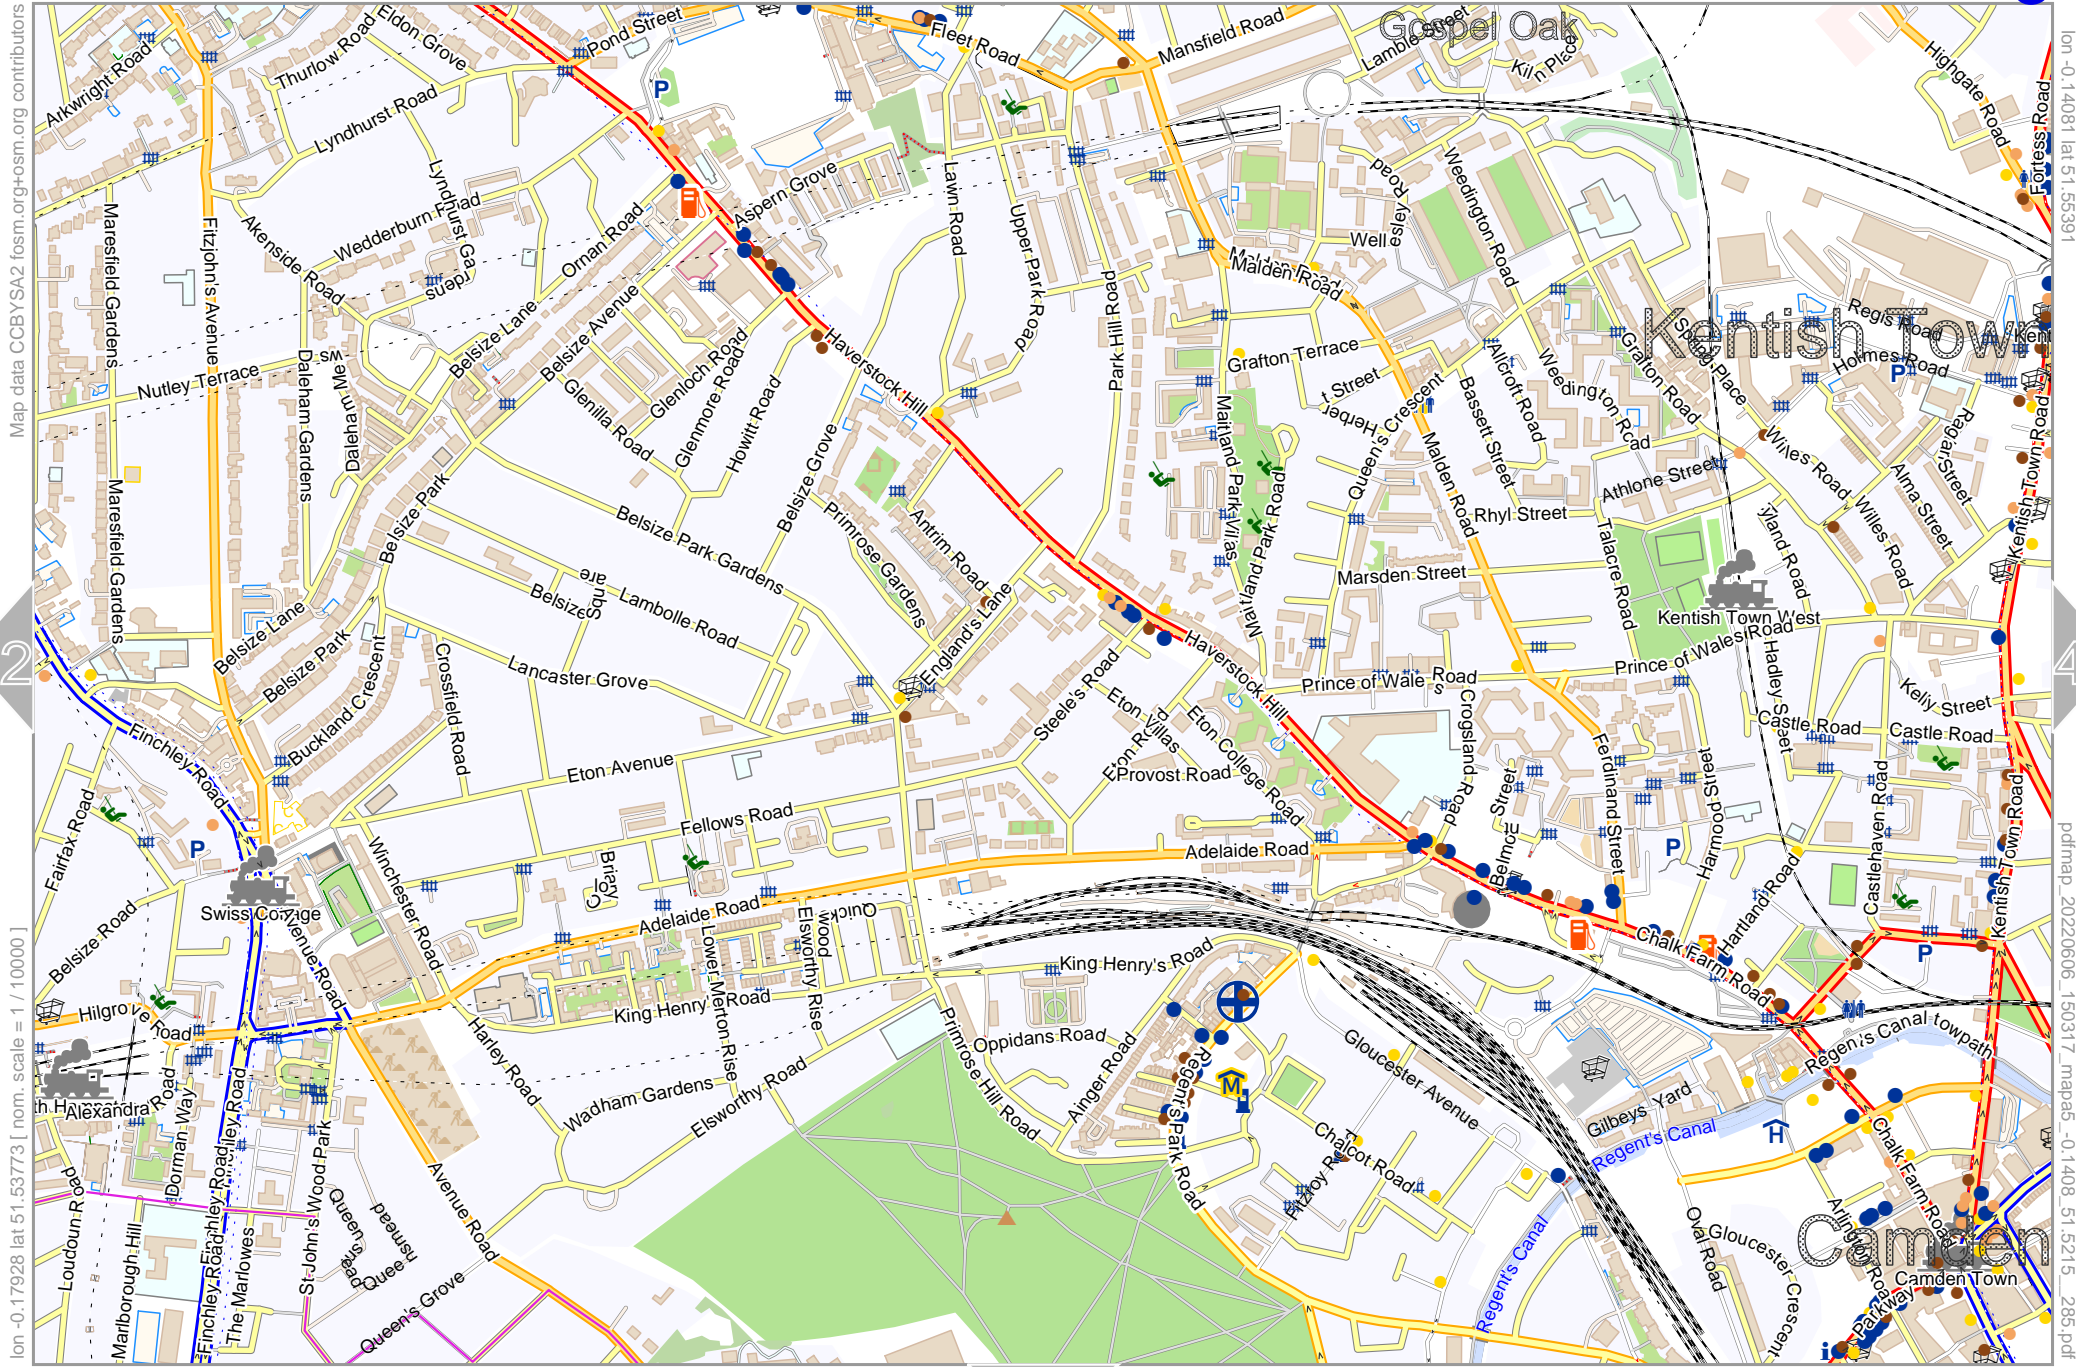

Map data © OpenStreetMap contributors

lon -0.21775 lat 51.53773 [ nom. scale = 1 / 10000 ]

lon -0.17928 lat 51.55391

pdfmap\_20220606\_150317\_mapa5\_0-1408\_51\_5215\_285.pdf

0 100 m 1000 m

Map data © OpenStreetMap contributors

lon -0.17928 lat 51.53773 [ nom. scale = 1 / 10000 ]

lon -0.14081 lat 51.55391

pdfmap\_20220606\_150317\_mapa5\_0-1408\_51.5215\_285.pdf

0 100 m 1000 m

Map data © OpenStreetMap contributors

lon: -0.14081 lat: 51.53773 [ nom. scale = 1 / 10000 ]

lon: -0.10234 lat: 51.55391

pdfmap: 20220606\_150317\_mapa5\_-0.1408\_51.5215\_285.pdf

0 100 m 1000 m

Map data © OpenStreetMap contributors

lon: -0.10234 lat: 51.53773 [nom. scale = 1 / 10000]

lon: -0.06387 lat: 51.55391

lon -0.14081 lat 51.48920 [ nom. scale = 1 / 10000 ]

0 100 m 1000 m

lon -0.10234 lat 51.50537 pdfmap\_20220606\_150317\_mapa5\_0-1408\_51.5215\_285.pdf

Map data © OpenStreetMap contributors

lon -0.10234 lat 51.48920 [ nom. scale = 1 / 10000 ]