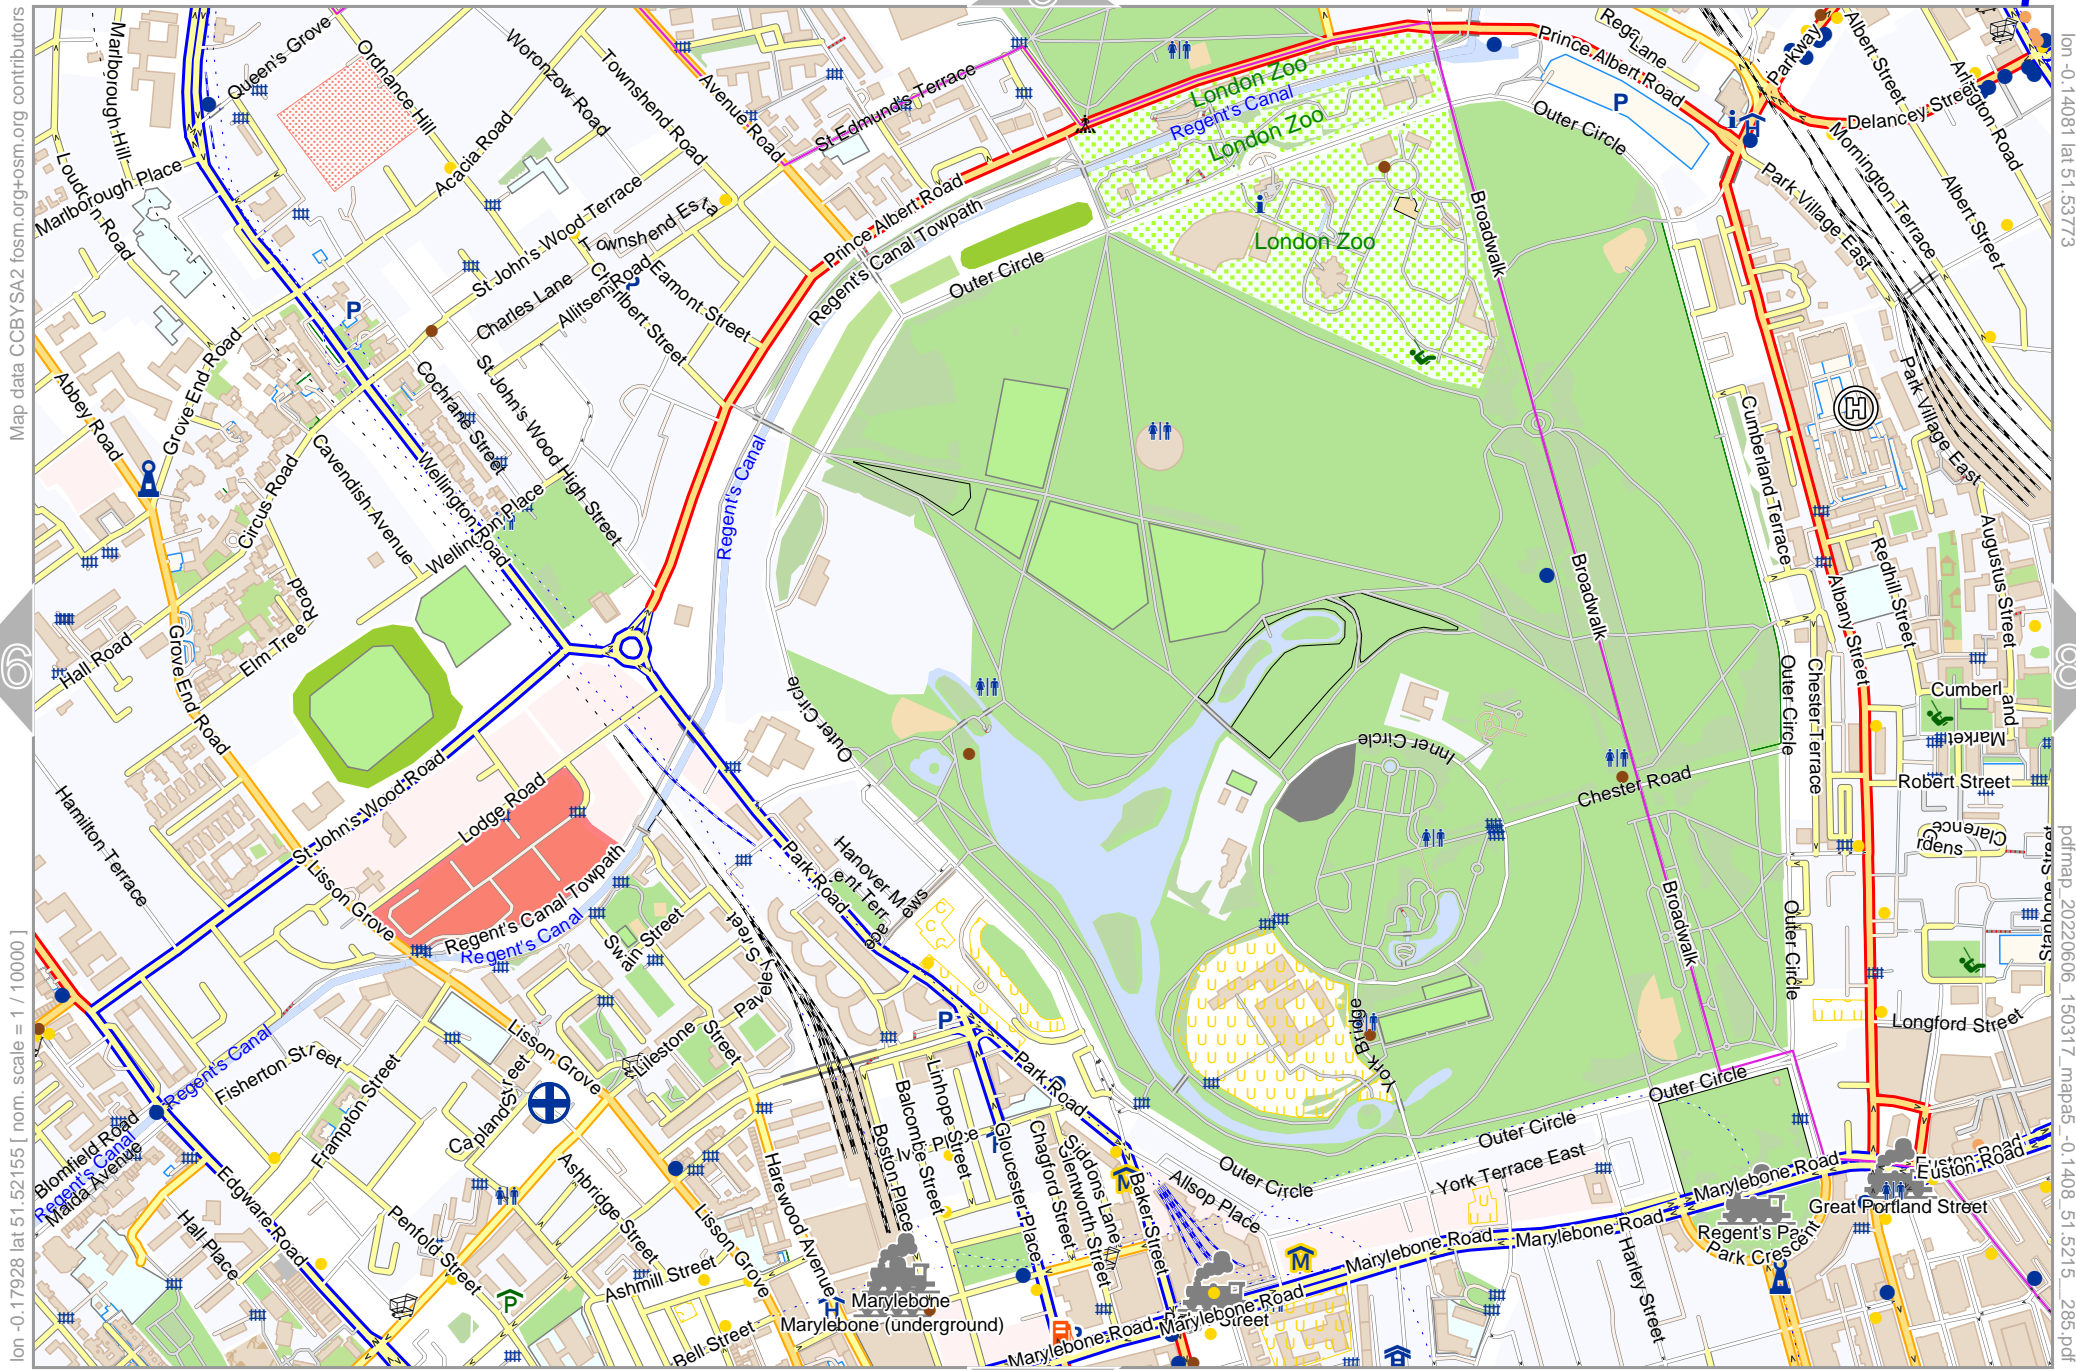

Map data © CCBYSA2 fccsm.org+osm.org contributors

lon -0.17928 lat 51.52155 [nom. scale = 1 / 10000]

lon -0.14081 lat 51.53773

pdfmap_20220606_150317_mapa5_-0.1408_51.5215_285.pdf

0 100 m 1000 m