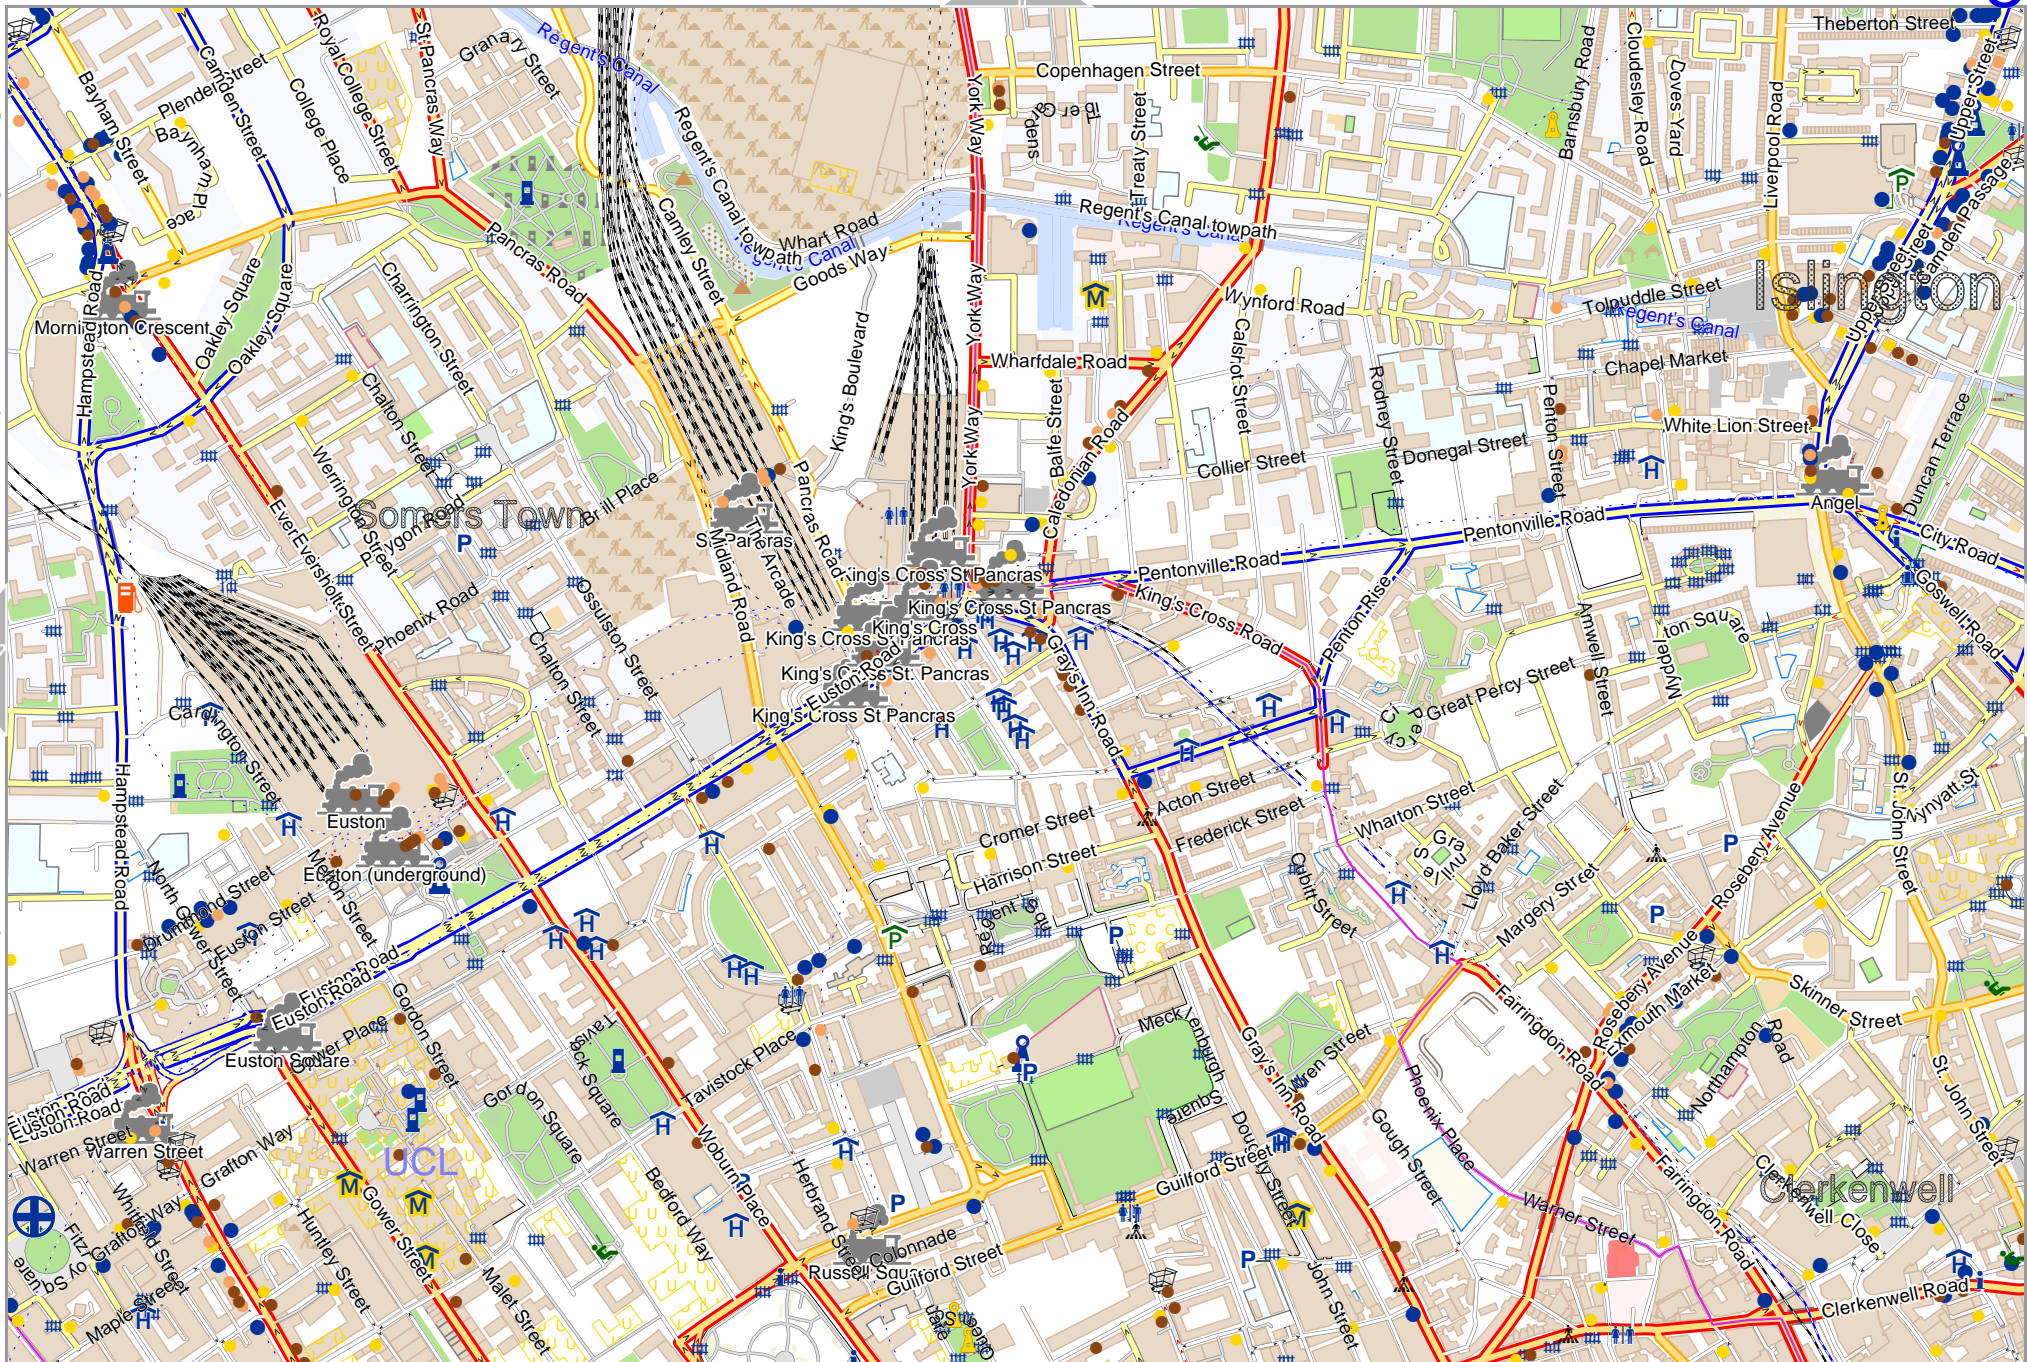

lon: -0.10234 lat: 51.55391

pdfmap: 20220606\_150317\_mapa5\_-0.1408\_51.5215\_285.pdf

0 100 m 1000 m

Map data © OpenStreetMap contributors

lon: -0.10234 lat: 51.53773 [nom. scale = 1 / 10000]

lon: -0.06387 lat: 51.55391

pdfmap: 20220606\_150317\_mapa5\_-0.1408\_51.5215\_285.pdf

Map data © CCBYSA2 fccsm.org+osm.org contributors

lon -0.17928 lat 51.52155 [ nom. scale = 1 / 10000 ]

lon -0.14081 lat 51.53773

pdfmap\_20220606\_150317\_mapa5\_-0.1408\_51.5215\_285.pdf

0 100 m 1000 m

Map data © OpenStreetMap contributors

lon -0.21775 lat 51.50537 [ nom. scale = 1 / 10000 ]

lon -0.17928 lat 51.52155

pdfmap\_20220606\_150317\_mapa5\_0-1408\_51.5215\_285.pdf

Map data © CCBY-SA2 fccsm.org/osm.org contributors

lon -0.14081 lat 51.48920 [ nom. scale = 1 / 10000 ]

0 100 m 1000 m

lon -0.10234 lat 51.50537 pdfmap\_20220606\_150317\_mapa5\_0-1408\_51.5215\_285.pdf

Map data © OpenStreetMap contributors

lon -0.10234 lat 51.48920 [ nom. scale = 1 / 10000 ]