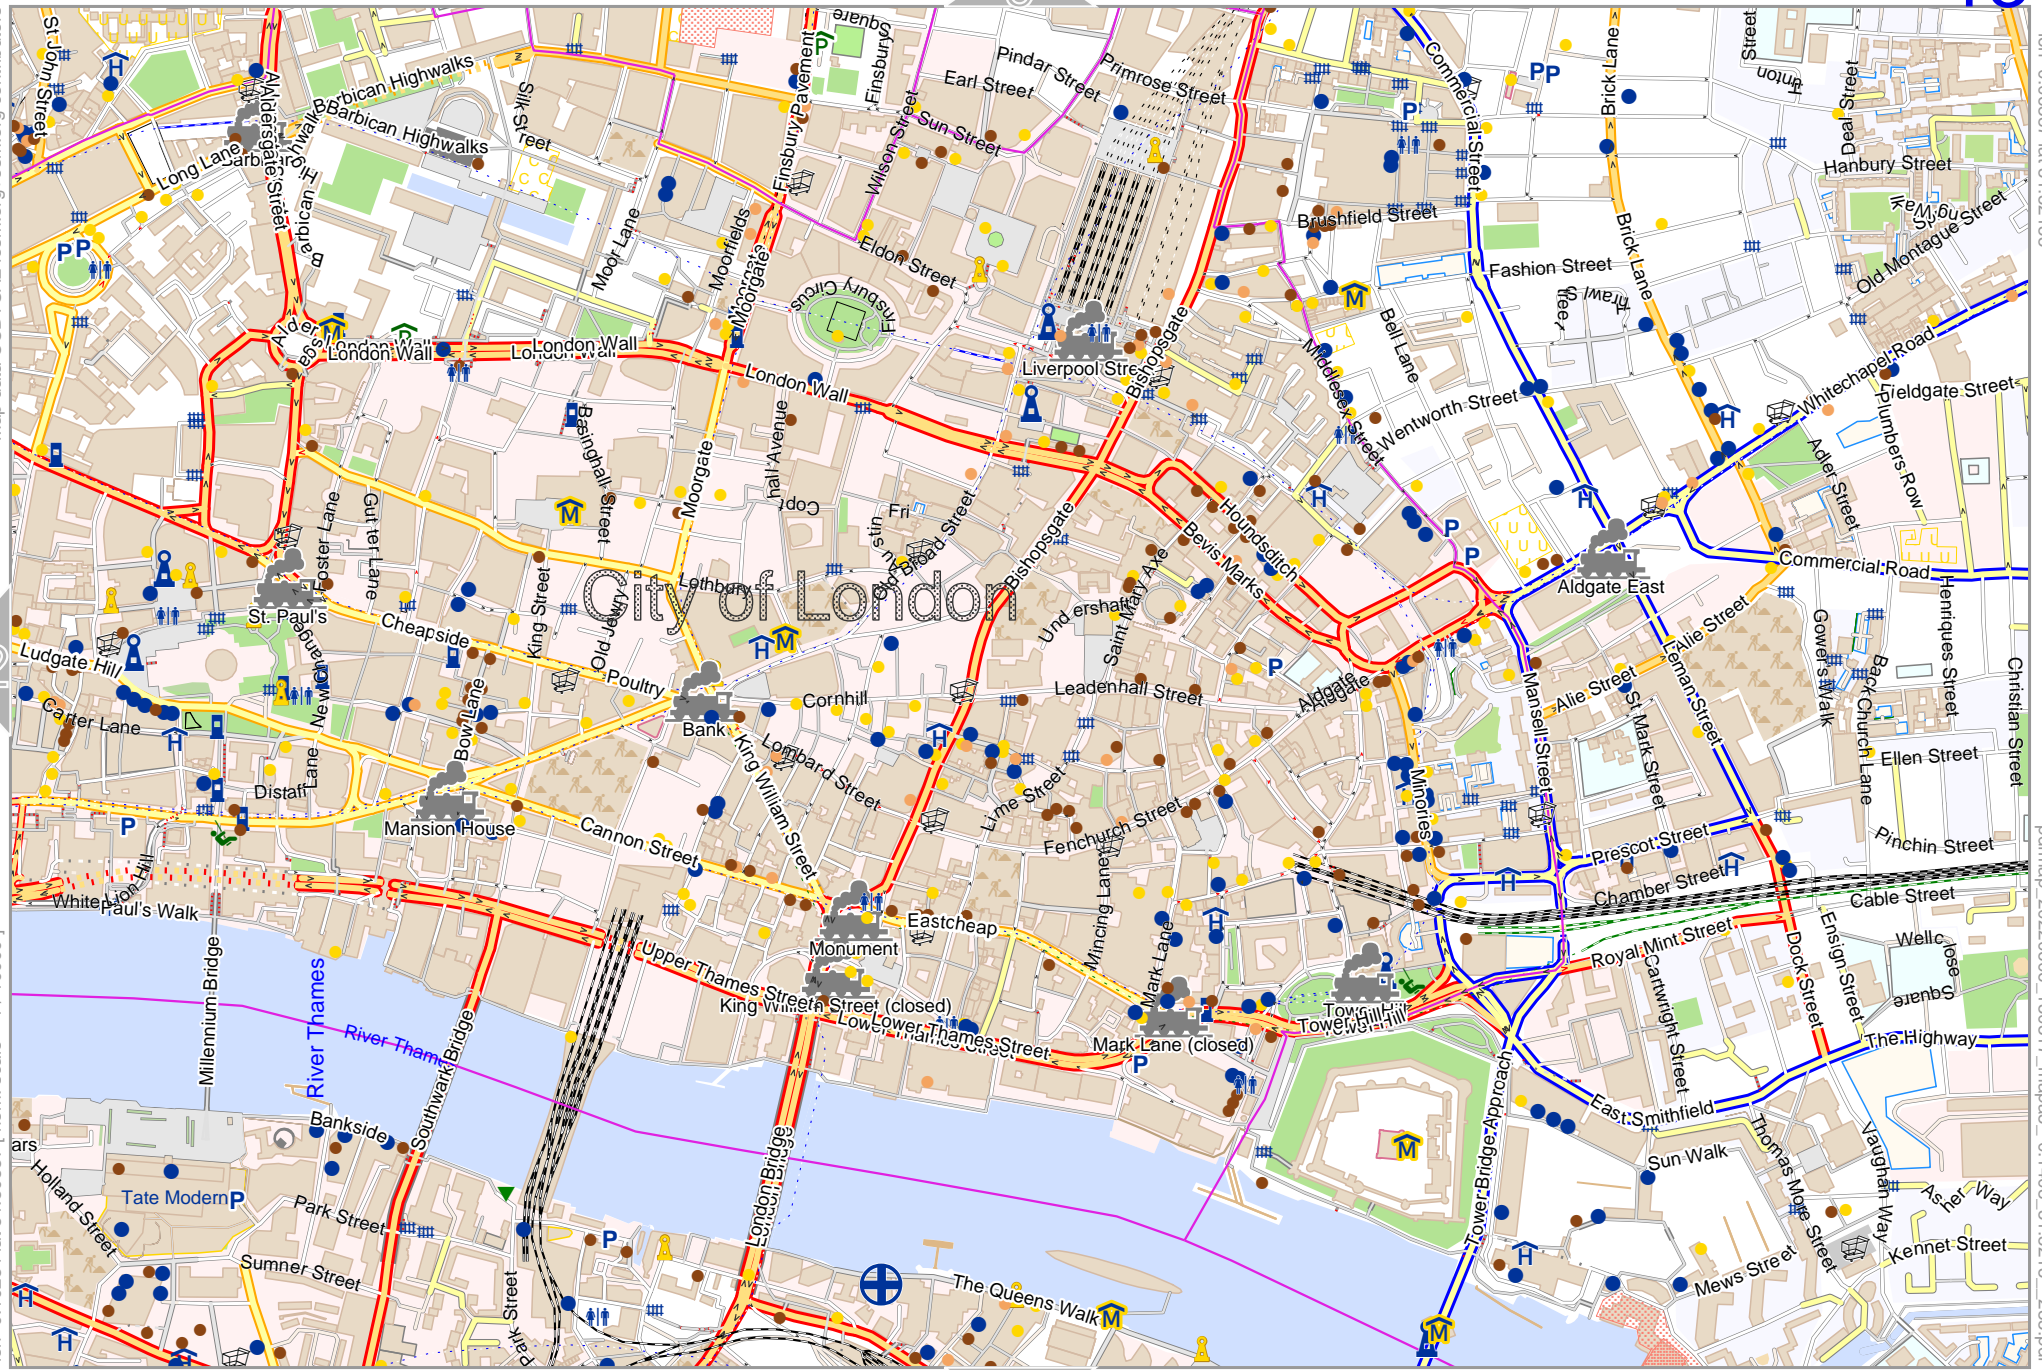

lon -0.17928 lat 51.50537 [ nom. scale = 1 / 10000 ]

lon -0.14081 lat 51.52155

pdfmap\_20220606\_150317\_mapa5\_-0.1408\_51.5215\_285.pdf

0 100 m 1000 m

Map data © CCBY-SA2 fccsm.org/osm.org contributors

lon -0.14081 lat 51.50537 [ nom. scale = 1 / 10000 ]

lon -0.10234 lat 51.52155

pdfmap\_20220606\_150317\_mapa5\_01408\_51\_5215\_285.pdf

0 100 m 1000 m

Map data © CCBYSA2 fccsm.org+osm.org contributors

lon -0.10234 lat 51.50537 [ nom. scale = 1 / 10000 ]

lon -0.06387 lat 51.52155

lon -0.14081 lat 51.48920 [ nom. scale = 1 / 10000 ]

0 100 m 1000 m

lon -0.10234 lat 51.50537 pdfmap\_20220606\_150317\_mapa5\_0-1408\_51.5215\_285.pdf

Map data © OpenStreetMap contributors

lon -0.10234 lat 51.48920 [ nom. scale = 1 / 10000 ]

lon -0.06387 lat 51.50537

pdfmap\_20220606\_150317\_mapa5\_0-1408\_51\_5215\_285.pdf