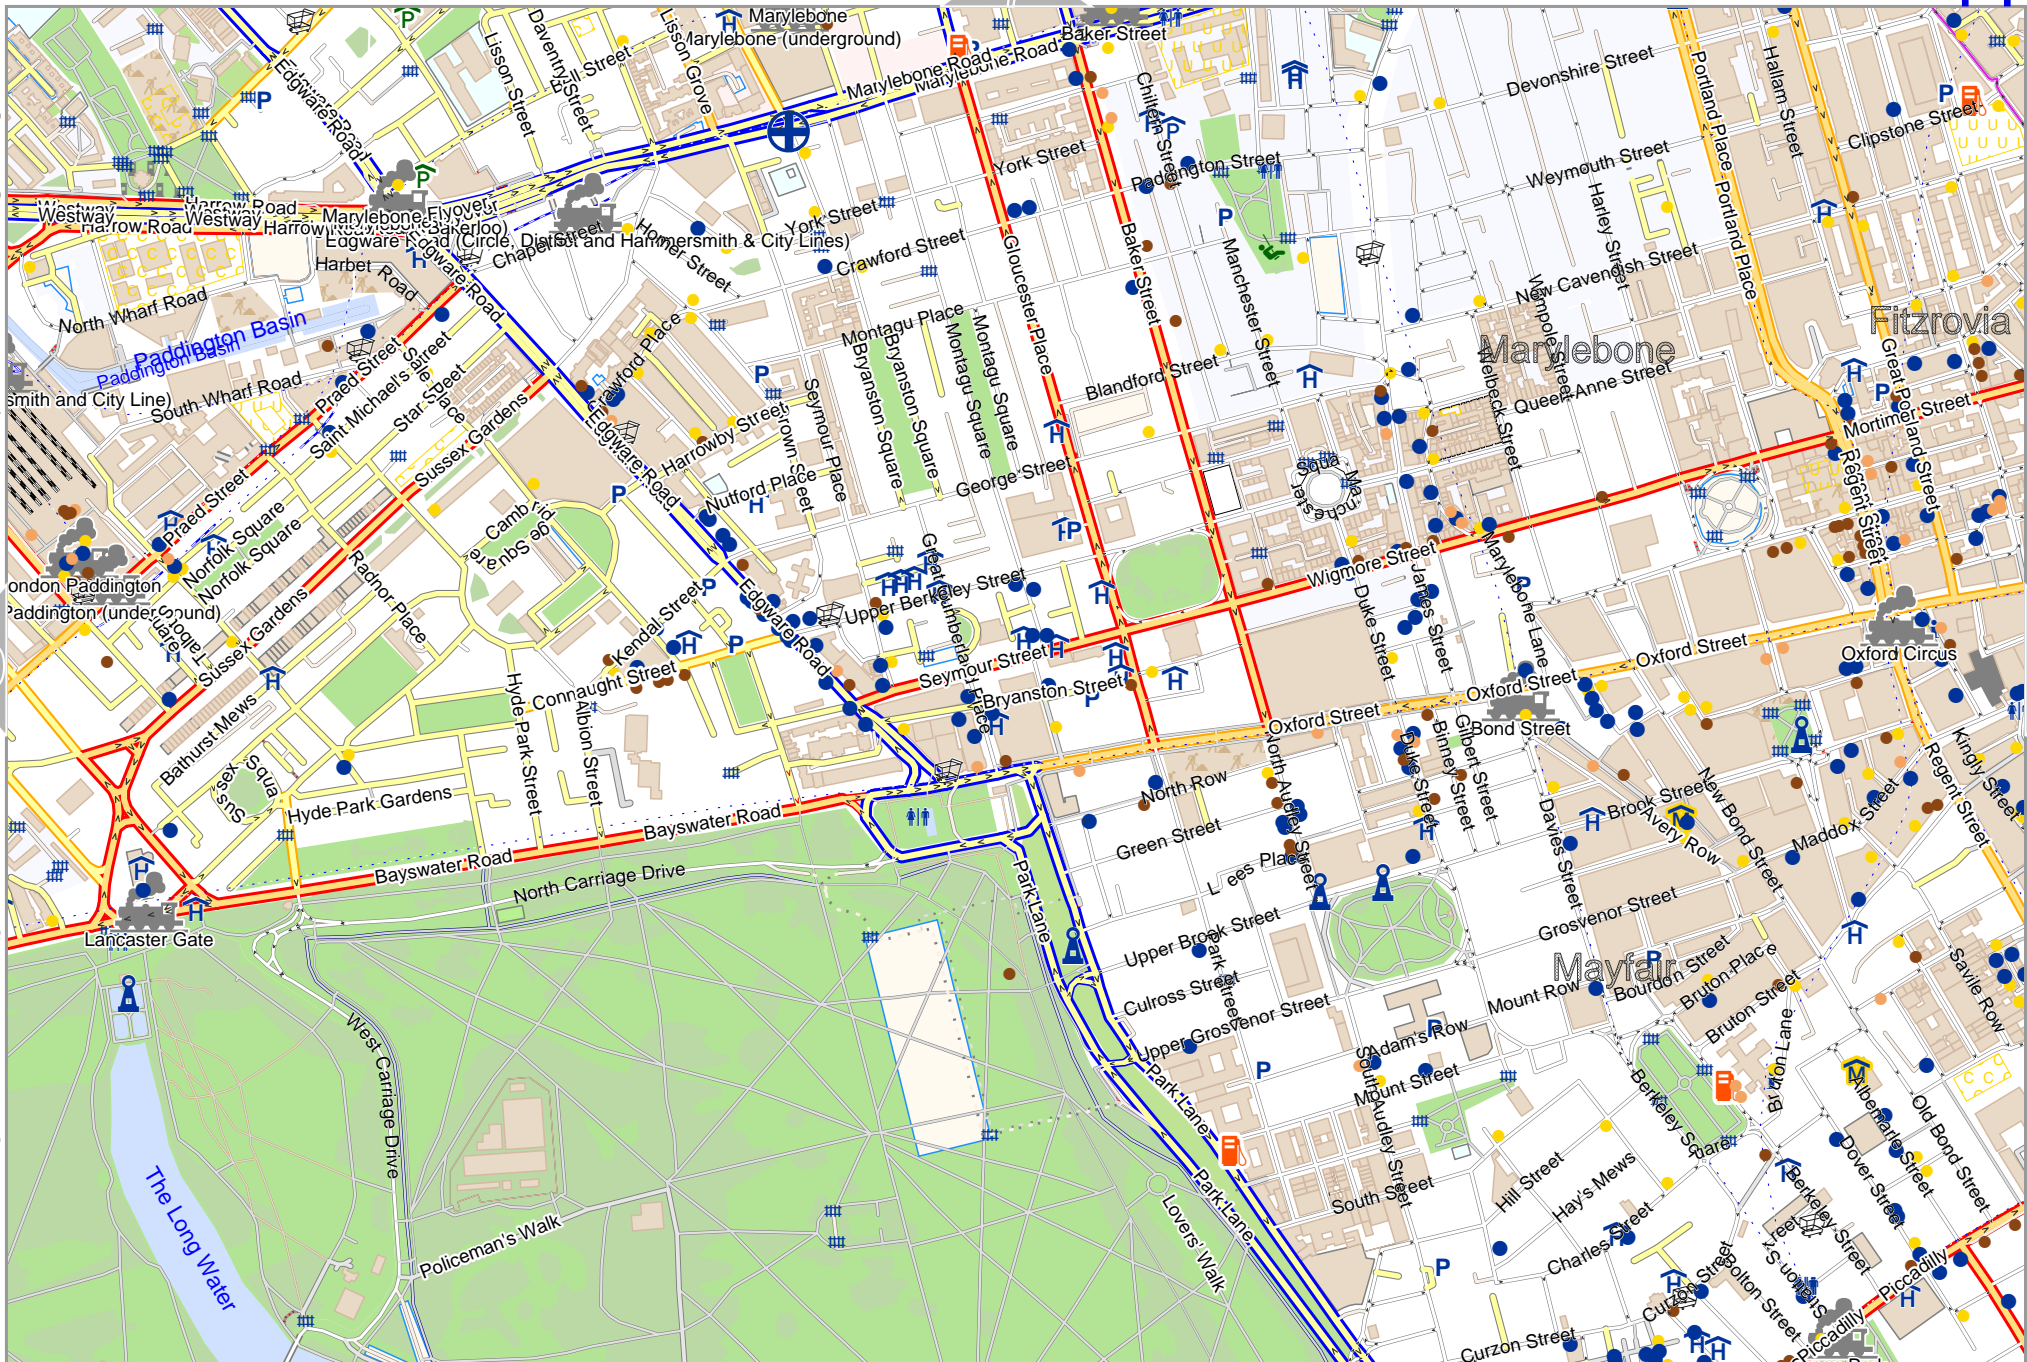

lon -0.10378 lat 51.52155 [nom. scale = 1 / 10000]

Map data © OpenStreetMap contributors

lon -0.21487 lat 51.50627 [nom. scale = 1 / 10000]

lon -0.17640 lat 51.52245

pdfmap_20220606_145636_mapa5_-0.1408_51.5215_372.pdf

Map data © CCBY-SA2 fccsm.org+osm.org contributors

lon -0.10234 lat 51.52245

lon -0.14081 lat 51.50627 [nom. scale = 1 / 10000]

pdfmap_20220606_145636_mapa5_-0.1408_51.5215_372.pdf

0 100 m 1000 m

Map data © CCBY-SA2 fccsm.org+osm.org contributors

lon -0.06531 lat 51.52245

pdfmap_20220606_145636_mapa5 -0.1408_51.5215_372.pdf

lon -0.10378 lat 51.50627 [nom. scale = 1 / 10000]

0 100 m 1000 m

Map data © OpenStreetMap contributors

lon -0.21487 lat 51.49099 [nom. scale = 1 / 10000]

Map data © OpenStreetMap contributors

lon -0.10378 lat 51.49099 [nom. scale = 1 / 10000]

lon -0.06531 lat 51.50717

pdfmap_20220606_145636_mapa5_0-1408_51.5215_372.pdf