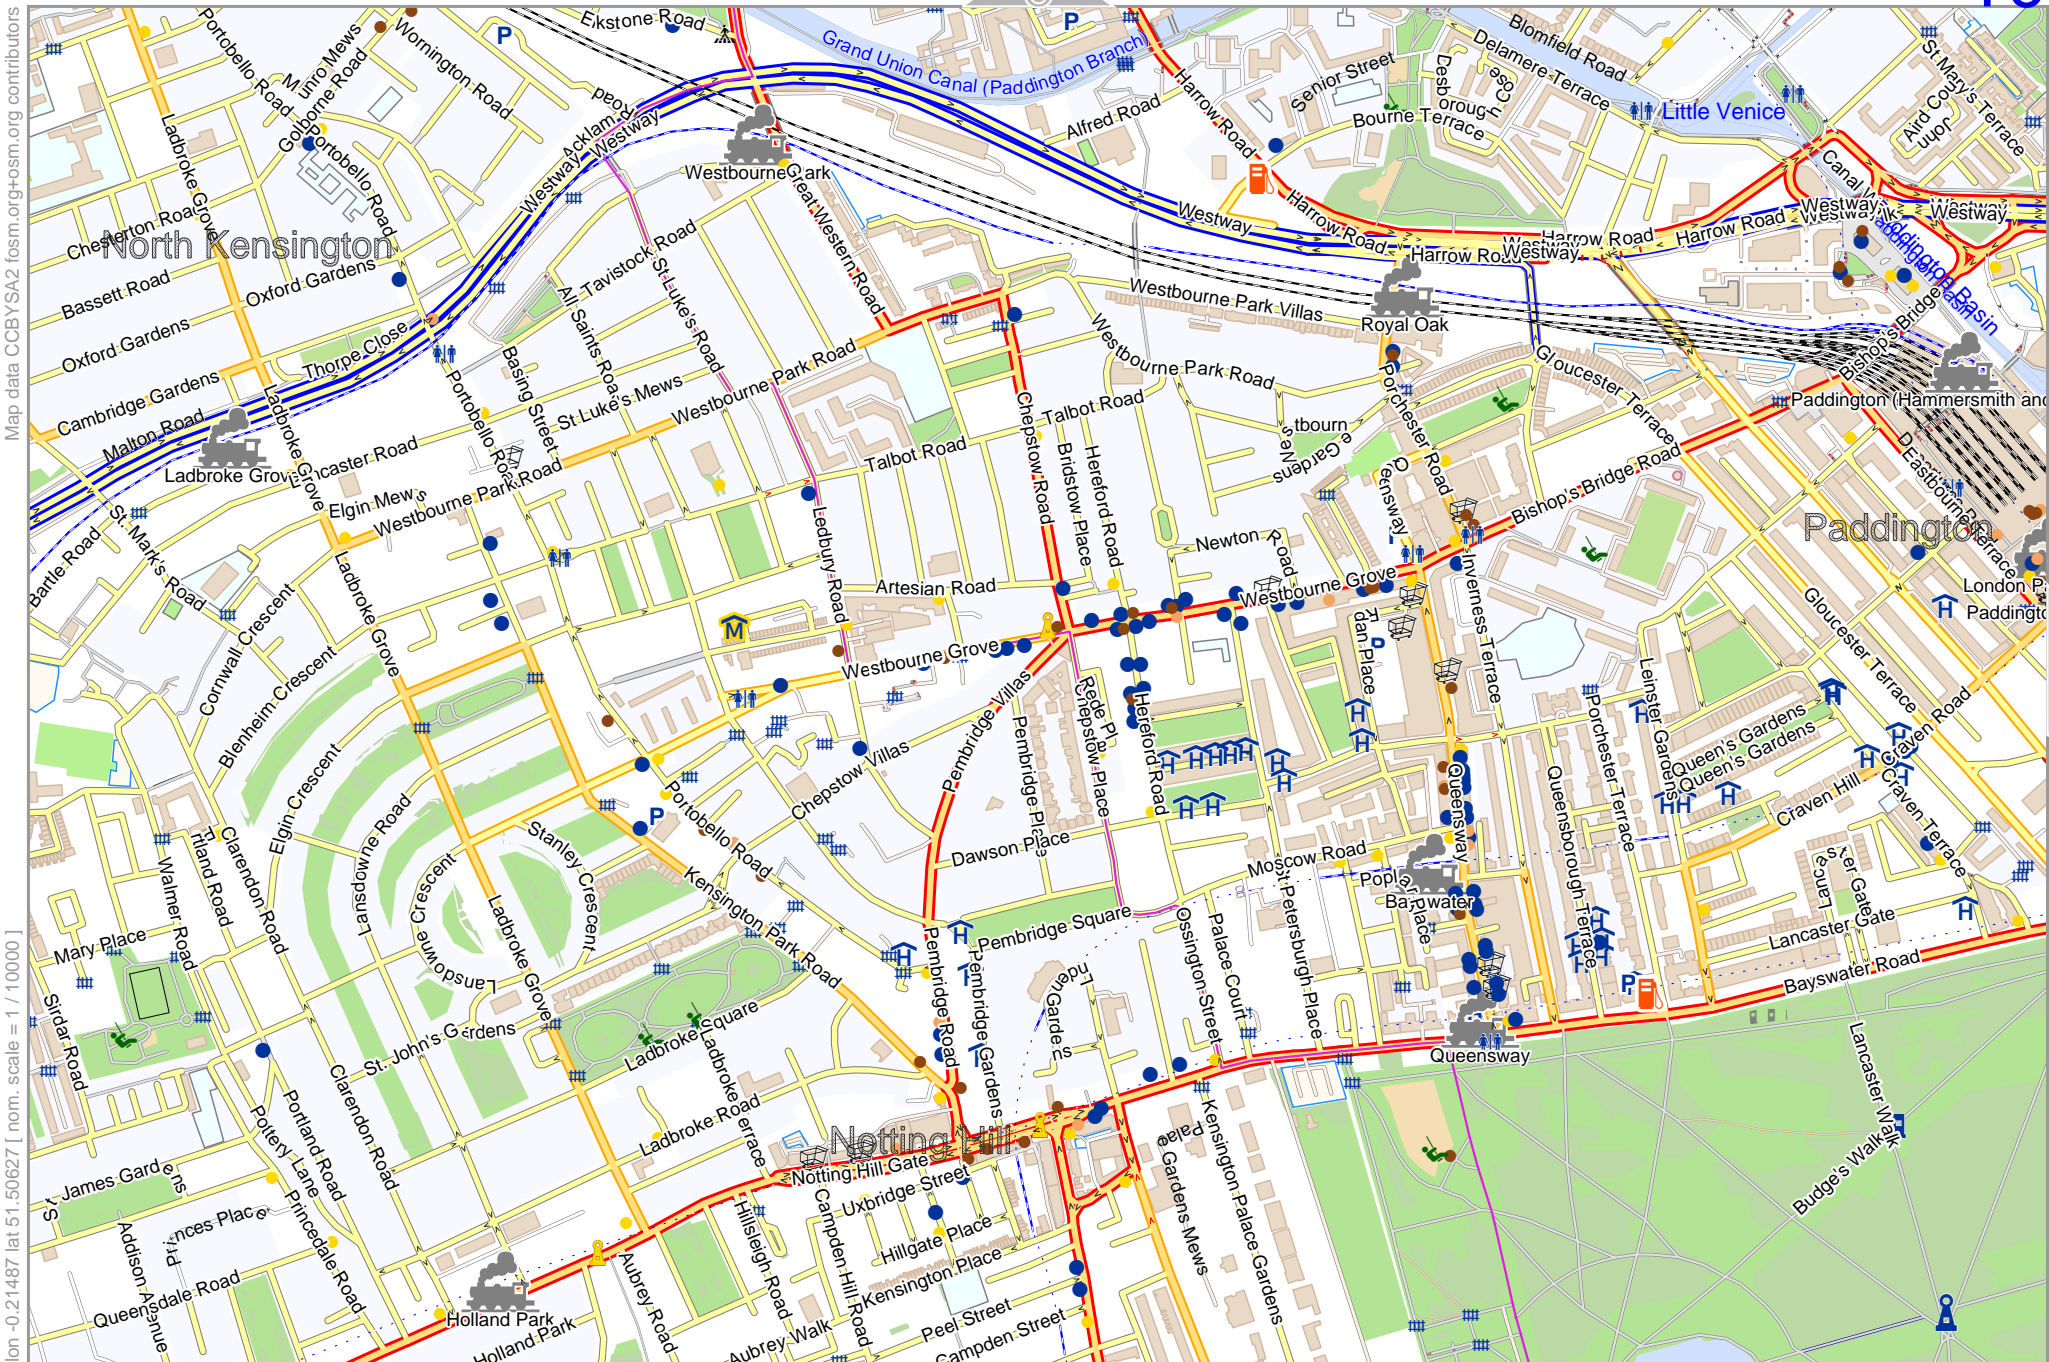

lon -0.10378 lat 51.53683 [nom. scale = 1 / 10000]

lon -0.06531 lat 51.55301

pdfmap_20220606_145636_mapa5_-0.1408_51.5215_372.pdf

0 100 m 1000 m

Map data © OpenStreetMap contributors

lon: -0.17784 lat: 51.52155 [nom. scale = 1 / 10000]

lon -0.10378 lat 51.52155 [nom. scale = 1 / 10000]

Map data © OpenStreetMap contributors

lon -0.21487 lat 51.50627 [nom. scale = 1 / 10000]

lon -0.17640 lat 51.52245

pdfmap_20220606_145636_mapa5_-0.1408_51.5215_372.pdf

lon -0.06531 lat 51.52245

pdfmap_20220606_145636_mapa5 -0.1408_51.5215_372.pdf

lon -0.10378 lat 51.50627 [nom. scale = 1 / 10000]

0 100 m 1000 m

Map data © OpenStreetMap contributors

lon -0.21487 lat 51.49099 [nom. scale = 1 / 10000]

Map data © OpenStreetMap contributors

lon -0.10378 lat 51.49099 [nom. scale = 1 / 10000]

lon -0.06531 lat 51.50717

pdfmap_20220606_145636_mapa5_0-1408_51.5215_372.pdf