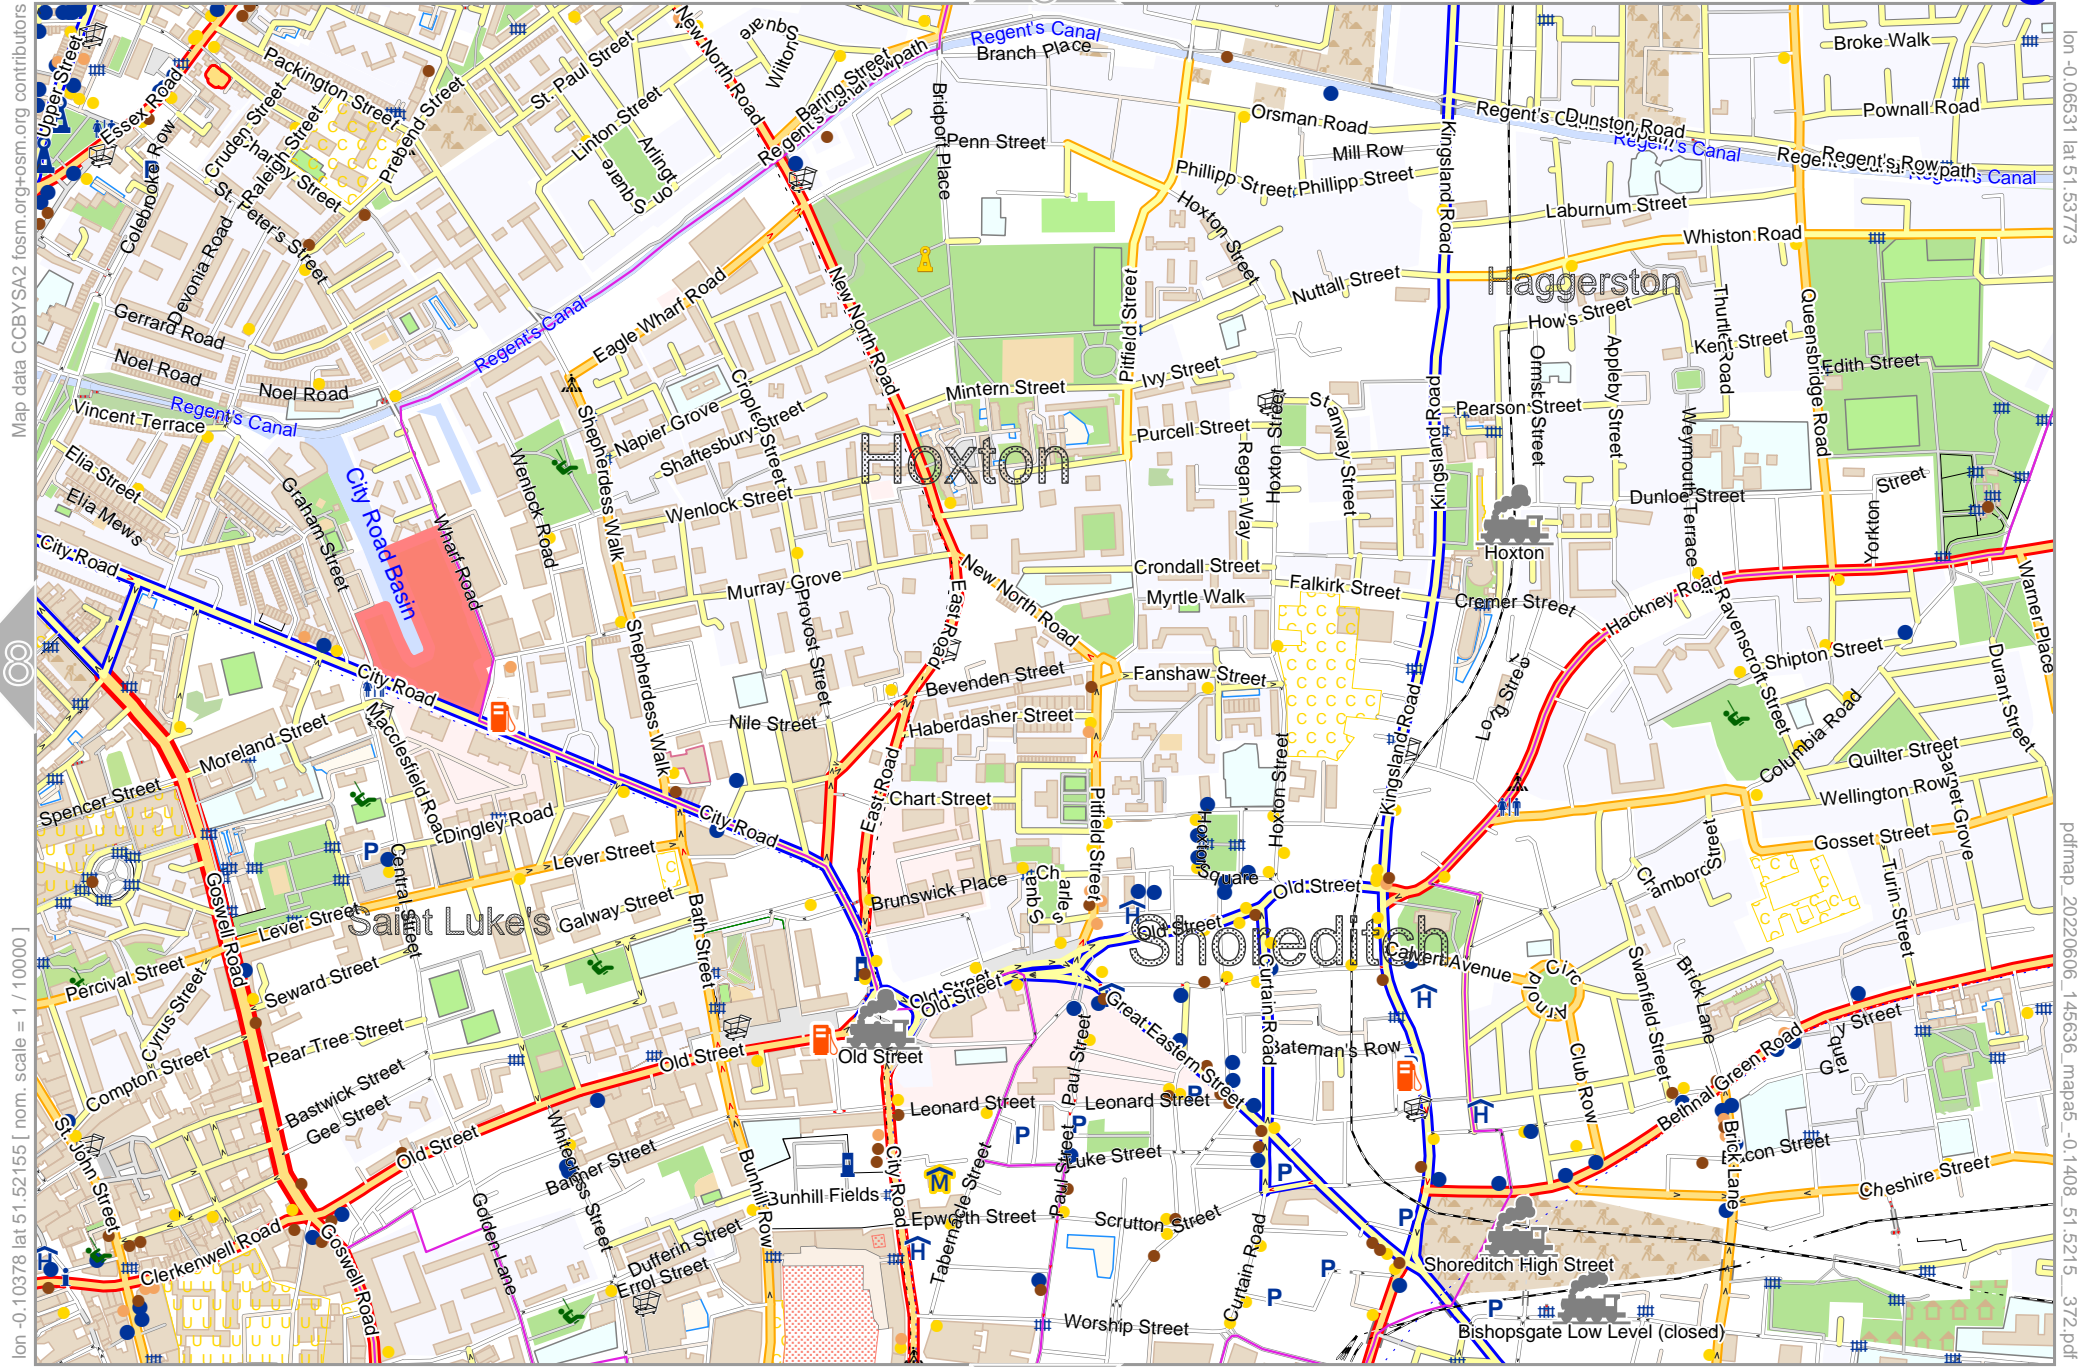

Map data © CCBYSA2 fscm.org+osm.org contributors

lon -0.06531 lat 51.53773

pdfmap_20220606_145636_mapa5_-0.1408_51.5215_372.pdf

lon -0.10378 lat 51.52155 [nom. scale = 1 / 10000]