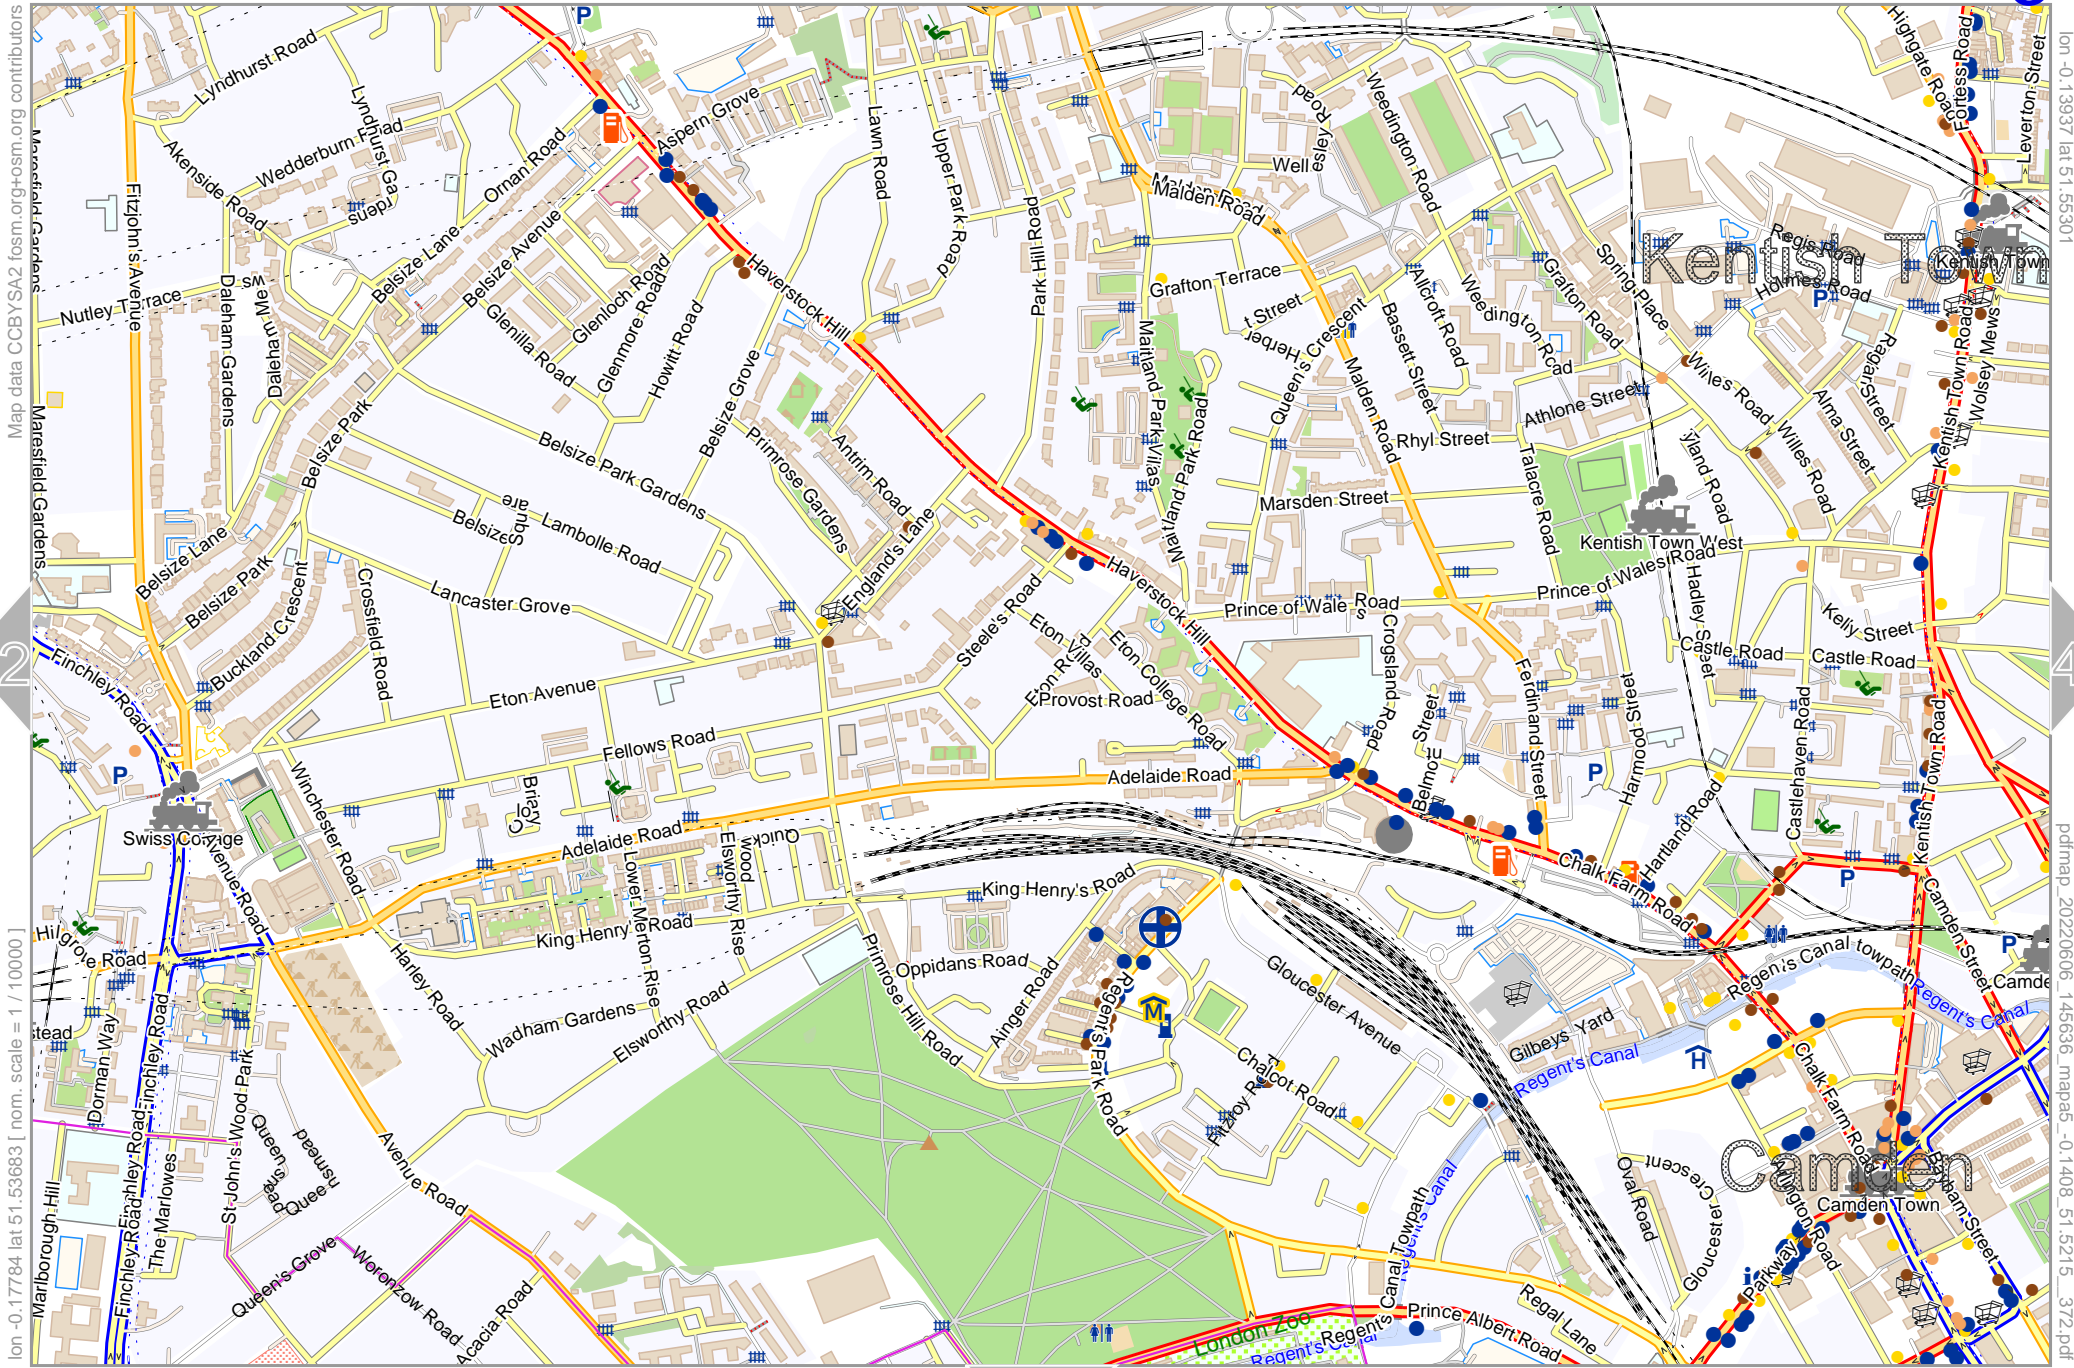

Map data © OpenStreetMap contributors, CC-BY-SA, Imagery © Mapbox

lon -0.17784, lat 51.53683 [nom. scale = 1 / 10000] pdfmap, 20220606, 145636, mapa5, -0.1408, 51.5215, 372.pdf