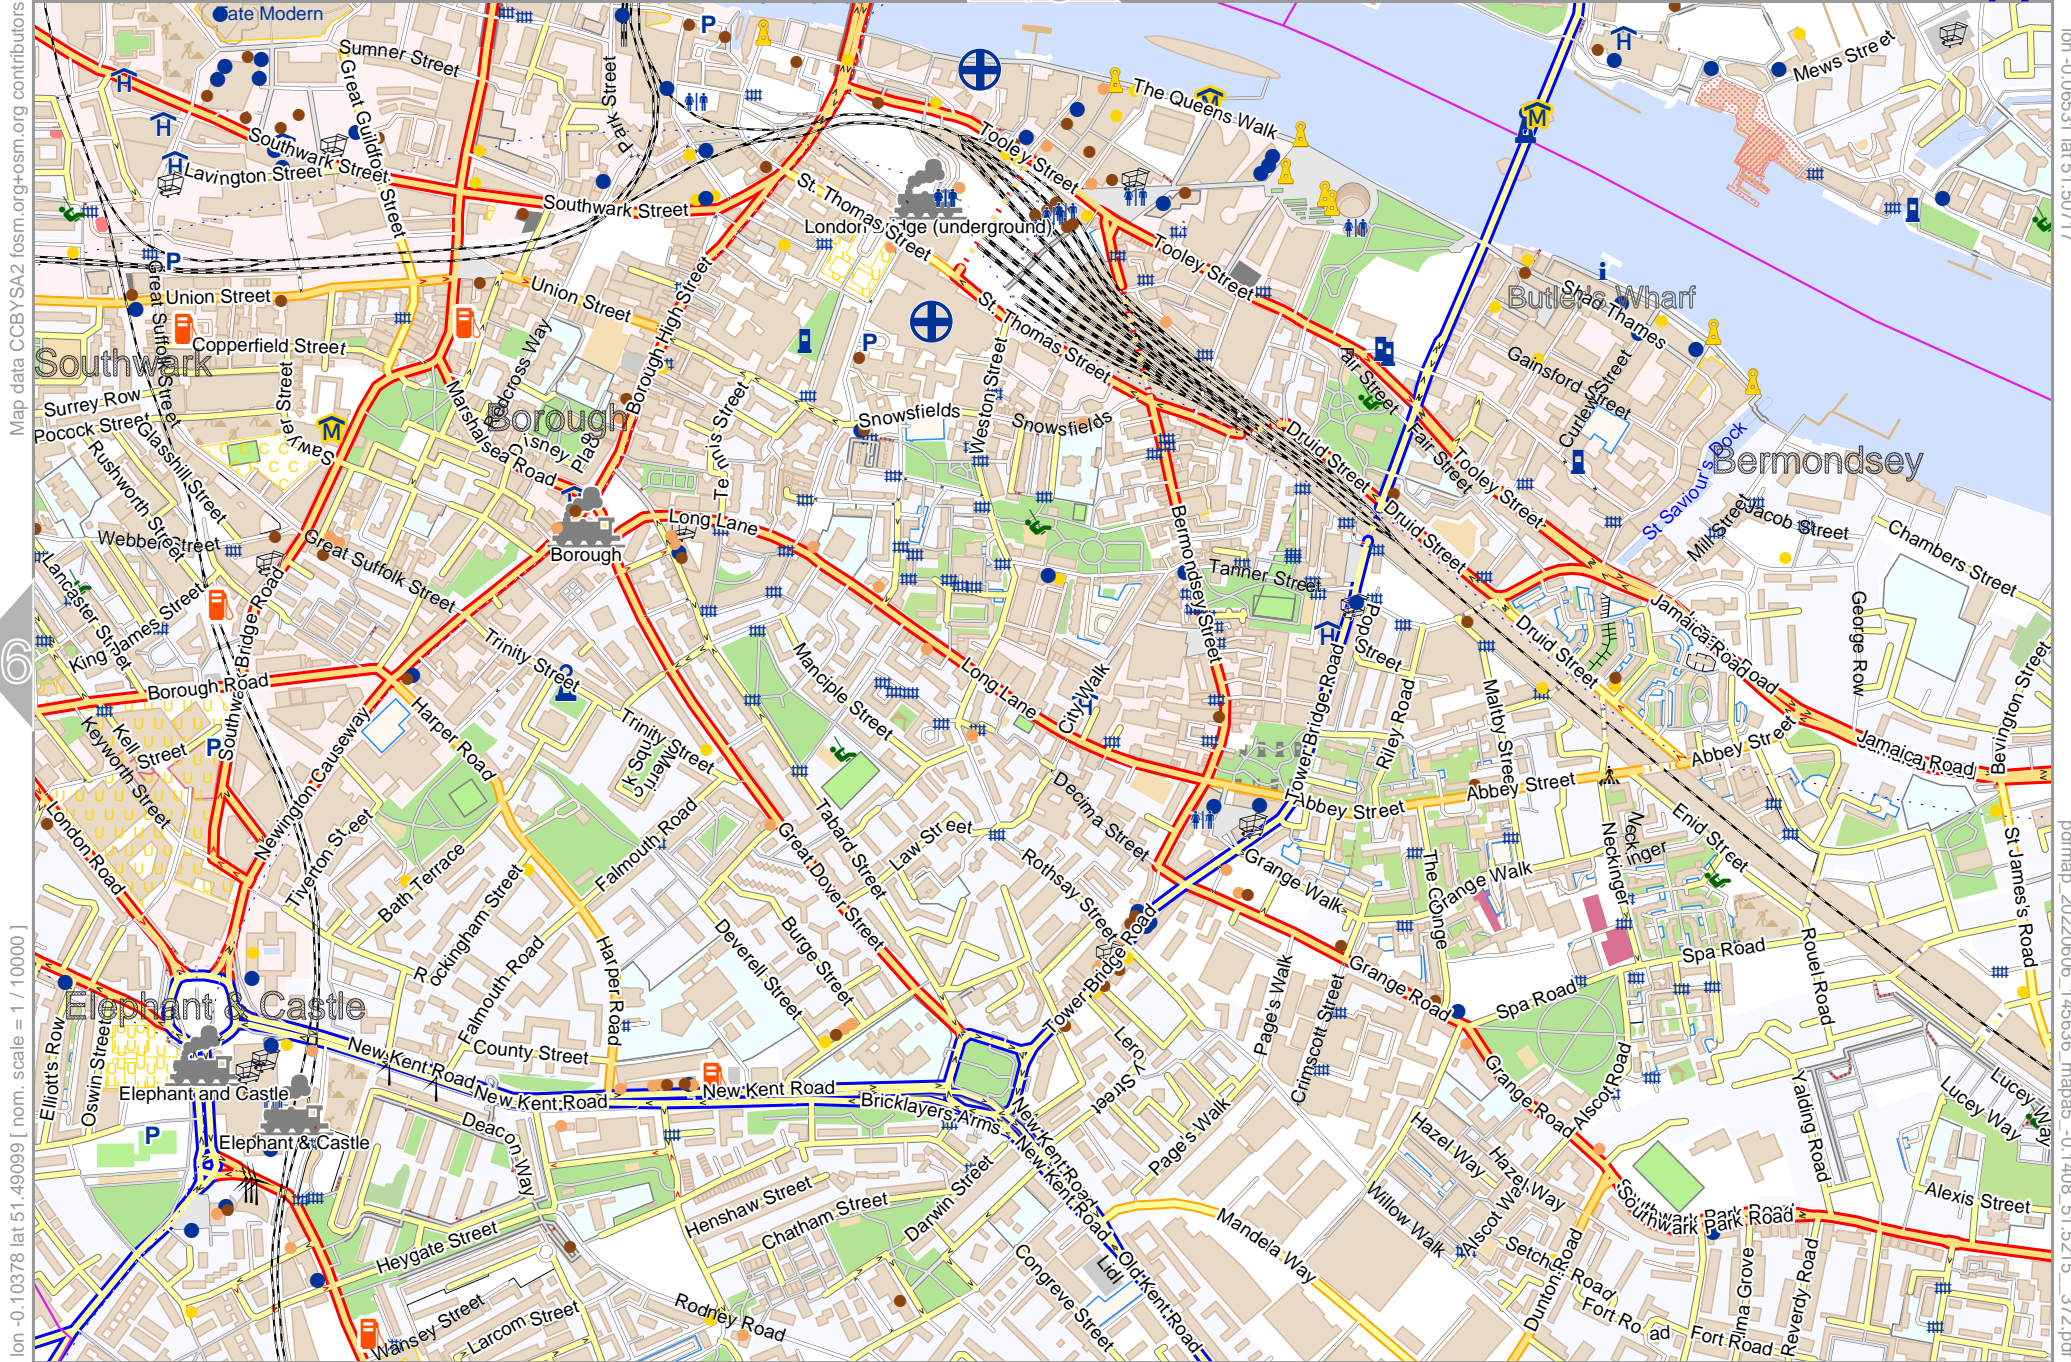

lon -0.10378 lat 51.52155 [nom. scale = 1 / 10000]

Map data © OpenStreetMap contributors

lon -0.21487 lat 51.50627 [nom. scale = 1 / 10000]

lon -0.17640 lat 51.52245

pdfmap_20220606_145636_mapa5_-0.1408_51.5215_372.pdf

lon -0.06531 lat 51.52245

pdfmap_20220606_145636_mapa5 -0.1408_51.5215_372.pdf

lon -0.10378 lat 51.50627 [nom. scale = 1 / 10000]

0 100 m 1000 m

Map data © OpenStreetMap contributors

lon -0.21487 lat 51.49099 [nom. scale = 1 / 10000]

pdfmap_20220606_145636_mapa5_-0.1408_51.5215_372.pdf

0 100 m 1000 m

Map data © CCBYSA2 fccsm.org/osm.org contributors

lon -0.14081 lat 51.49099 [nom. scale = 1 / 10000]

lon -0.10234 lat 51.50717

pdfmap_20220606_145636_mapa5_0.1408_51.5215_372.pdf

Map data © OpenStreetMap contributors

lon -0.10378 lat 51.49099 [nom. scale = 1 / 10000]

lon -0.06531 lat 51.50717

pdfmap_20220606_145636_mapa5_0-1408_51.5215_372.pdf