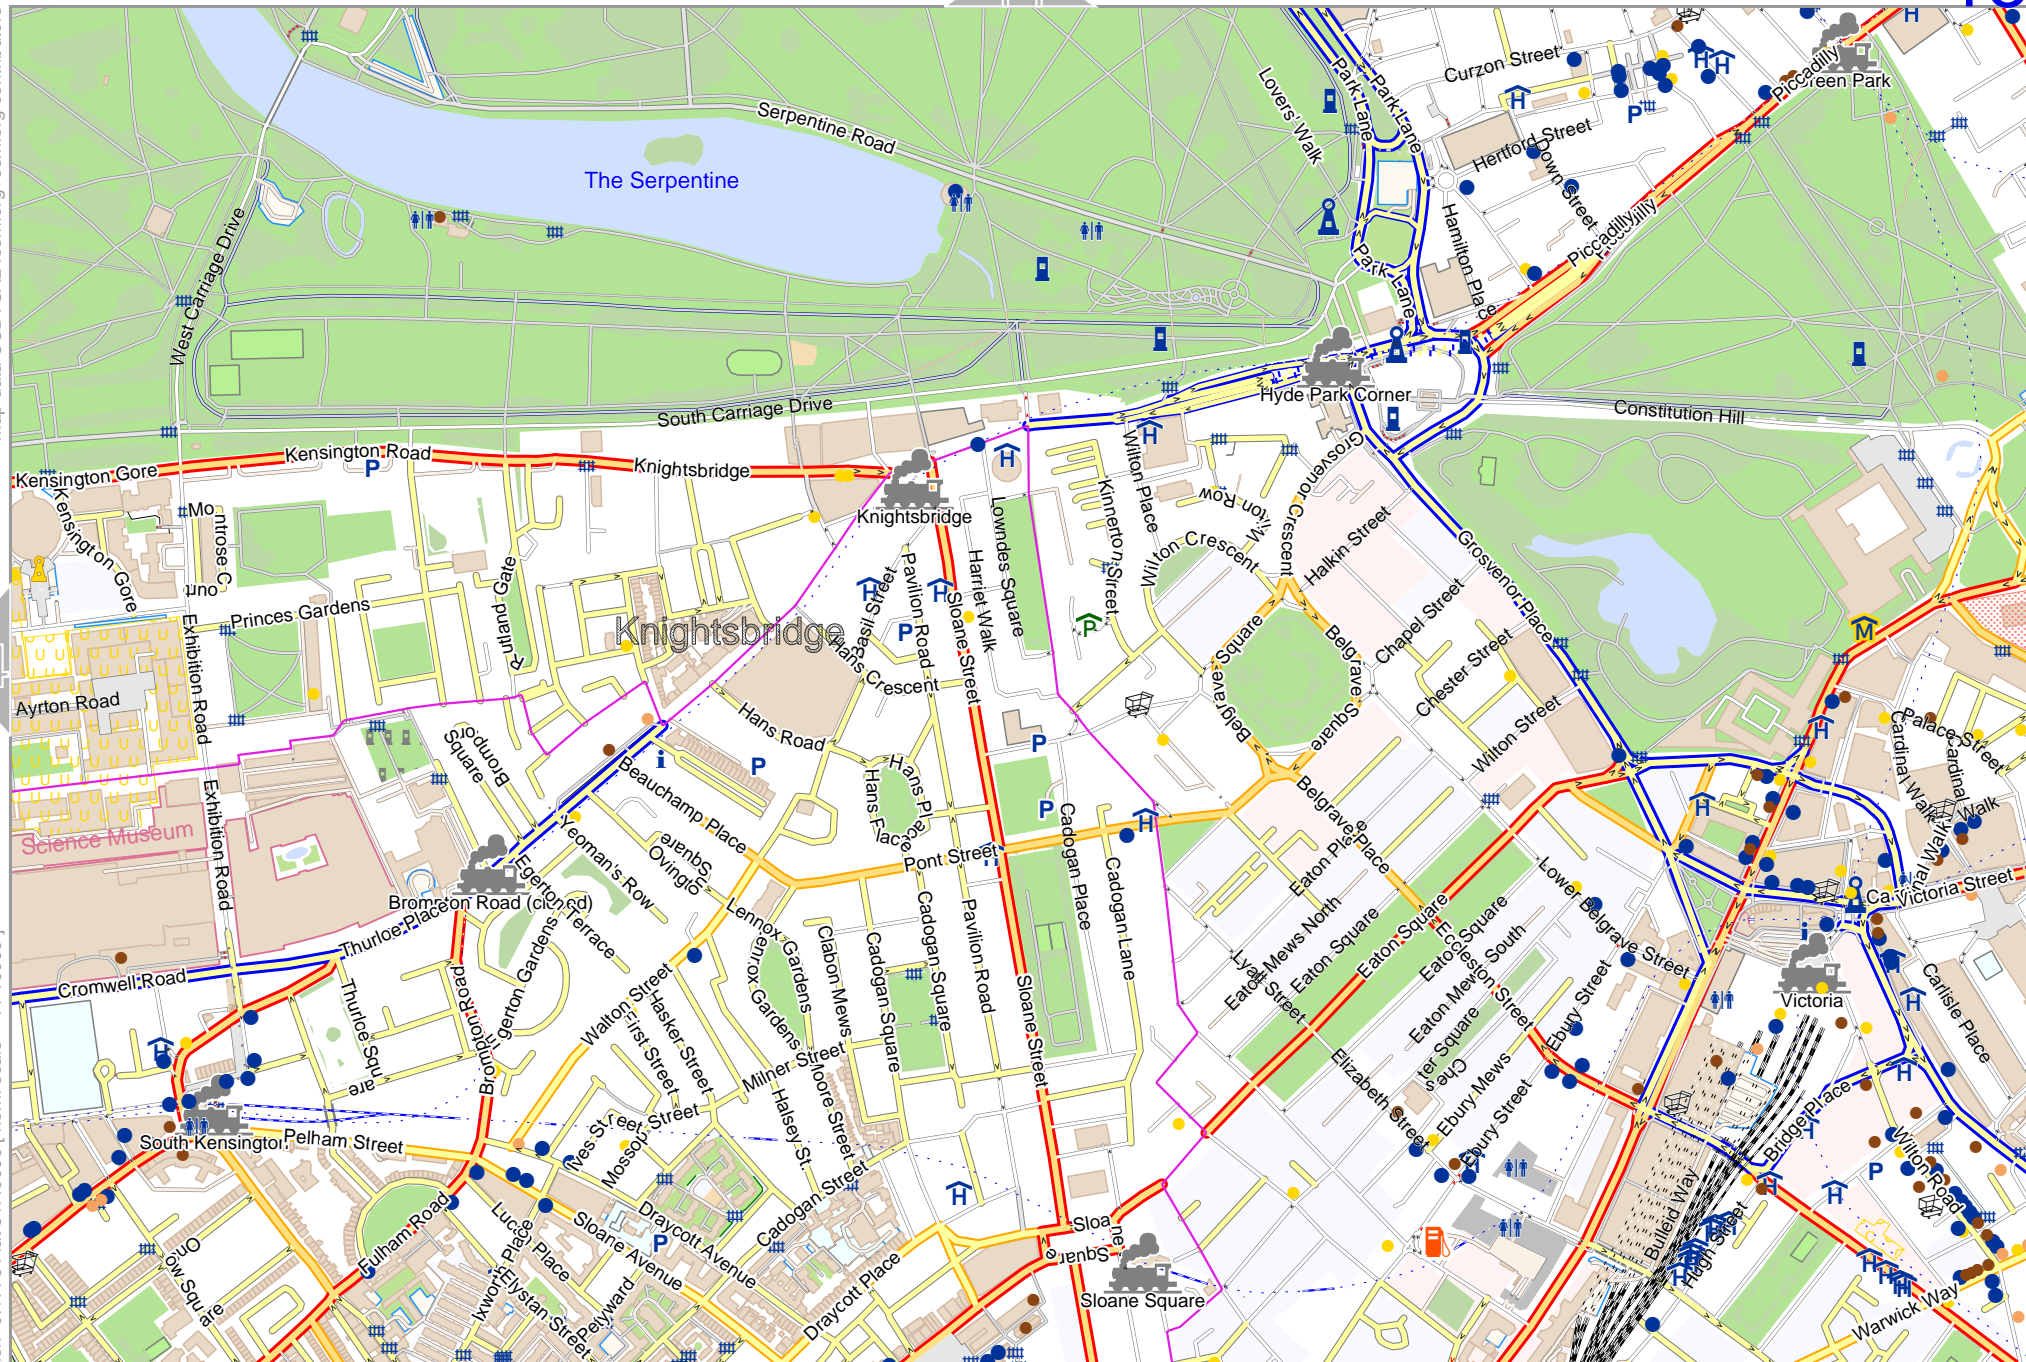

Map data © CCBY-SA2 fccsm.org+osm.org contributors

lon -0.17784 lat 51.49099 [nom. scale = 1 / 10000]

lon -0.13937 lat 51.50717

pdfmap_20220606_145636_mapa5_-0.1408_51.5215_372.pdf

0 100 m 1000 m