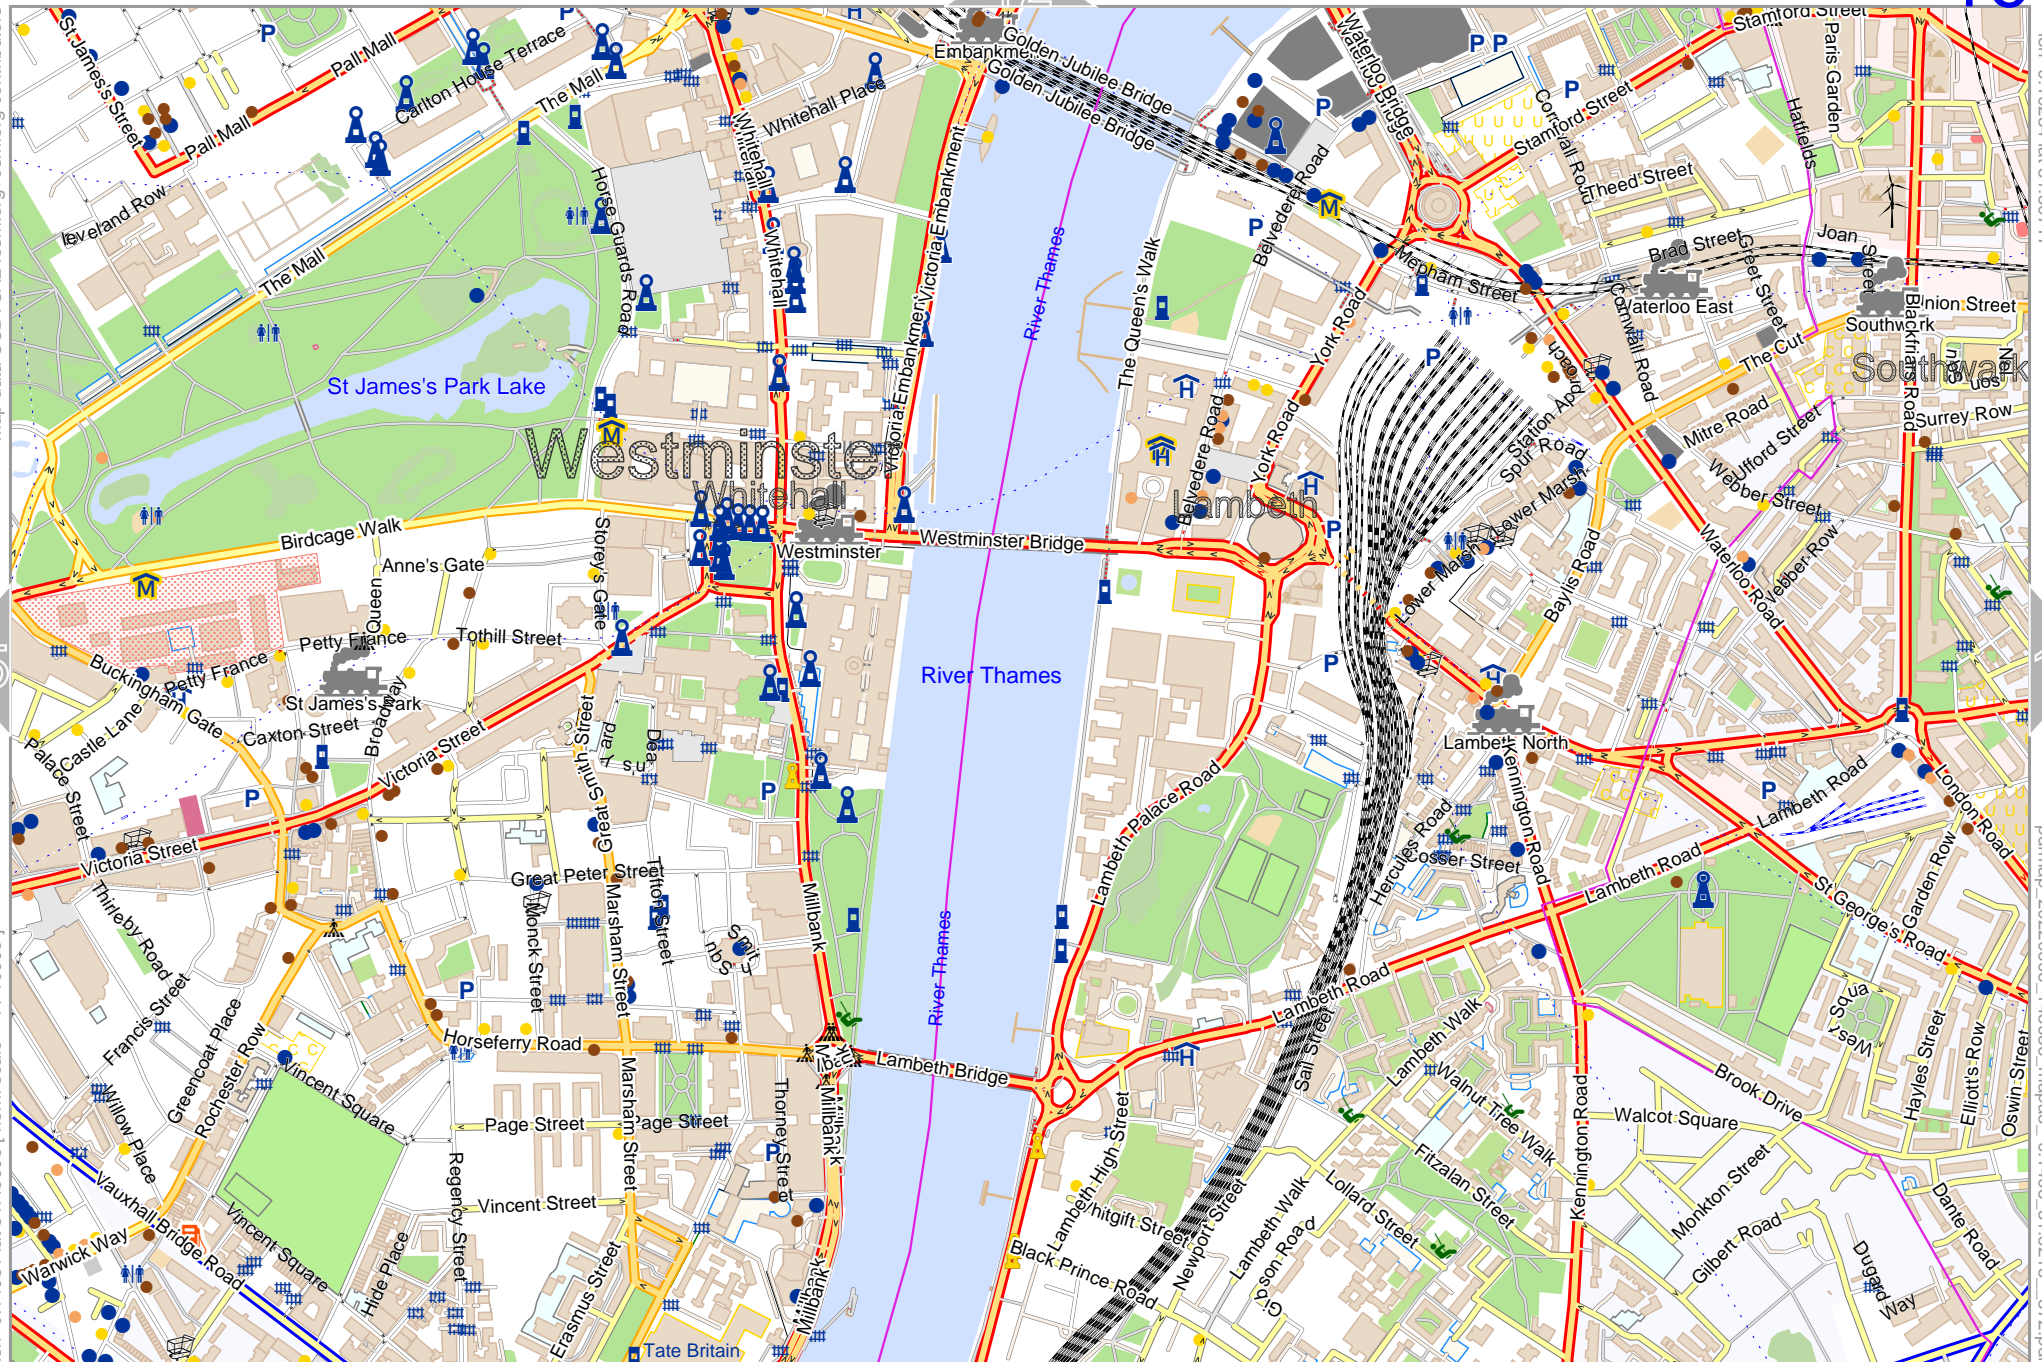

Map data © CCBYSA2 fccsm.org/osm.org contributors

lon -0.14081 lat 51.49099 [nom. scale = 1 / 10000]

lon -0.10234 lat 51.50717

pdfmap_20220606_145636_mapa5_0.1408_51.5215_372.pdf