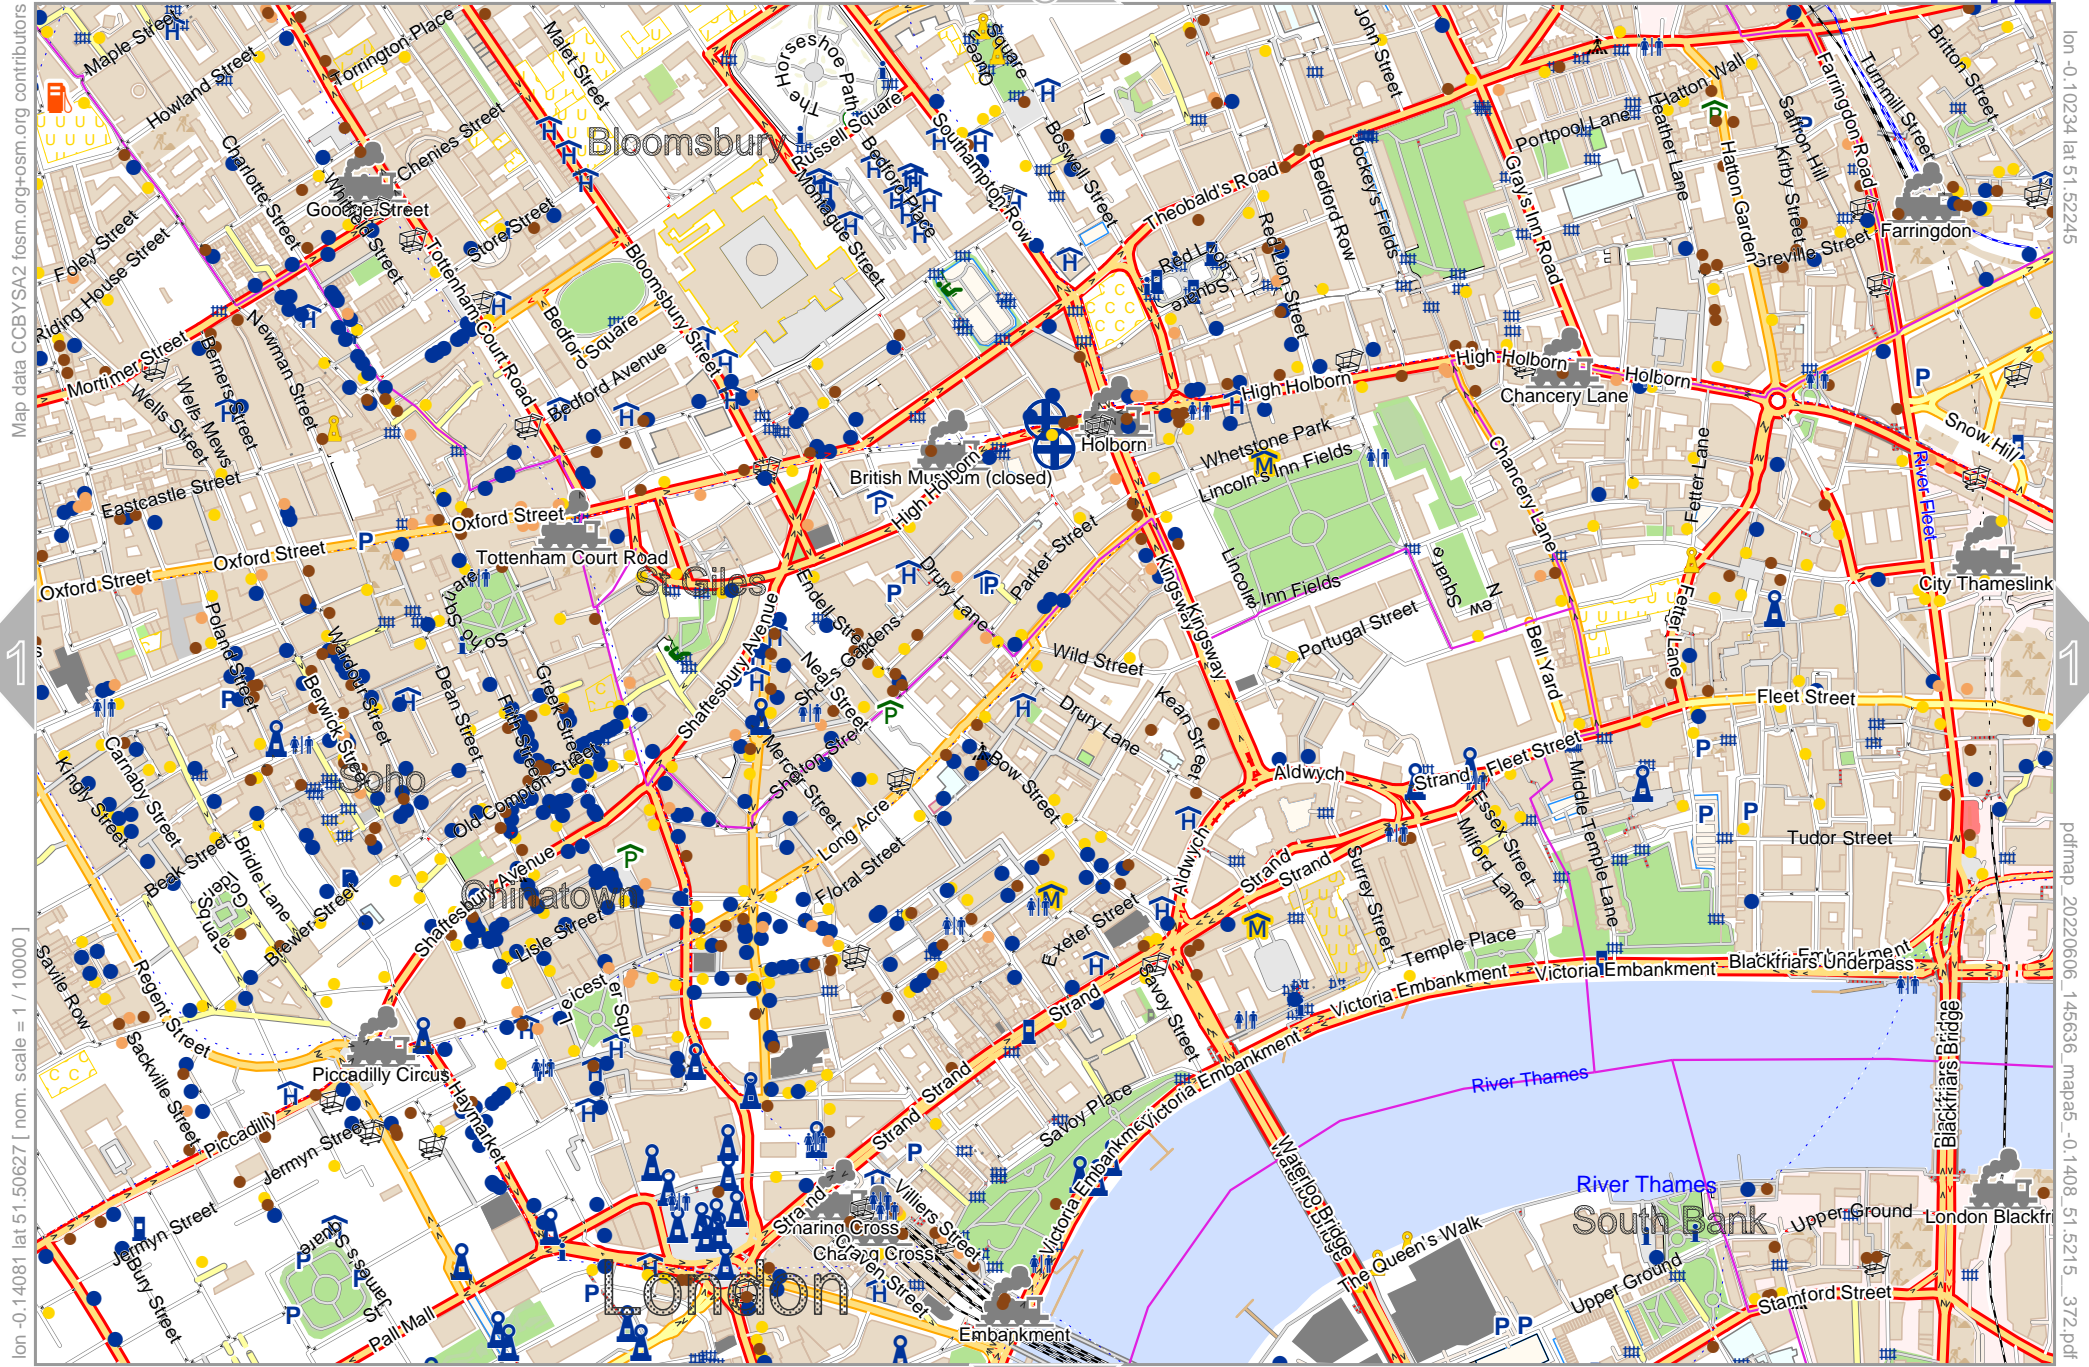

lon -0.10378 lat 51.52155 [nom. scale = 1 / 10000]

Map data © OpenStreetMap contributors

lon -0.21487 lat 51.50627 [nom. scale = 1 / 10000]

lon -0.17640 lat 51.52245

pdfmap_20220606_145636_mapa5_-0.1408_51.5215_372.pdf

Map data © CCBY-SA2 fccsm.org+osm.org contributors

lon -0.10234 lat 51.52245

lon -0.14081 lat 51.50627 [nom. scale = 1 / 10000]

pdfmap_20220606_145636_mapa5_-0.1408_51.5215_372.pdf

0 100 m 1000 m

Map data © CCBY-SA2 fccsm.org+osm.org contributors

lon -0.06531 lat 51.52245

pdfmap_20220606_145636_mapa5 -0.1408_51.5215_372.pdf

lon -0.10378 lat 51.50627 [nom. scale = 1 / 10000]

0 100 m 1000 m

Map data © OpenStreetMap contributors

lon -0.21487 lat 51.49099 [nom. scale = 1 / 10000]

Map data © OpenStreetMap contributors

lon -0.10378 lat 51.49099 [nom. scale = 1 / 10000]

lon -0.06531 lat 51.50717

pdfmap_20220606_145636_mapa5_0-1408_51.5215_372.pdf