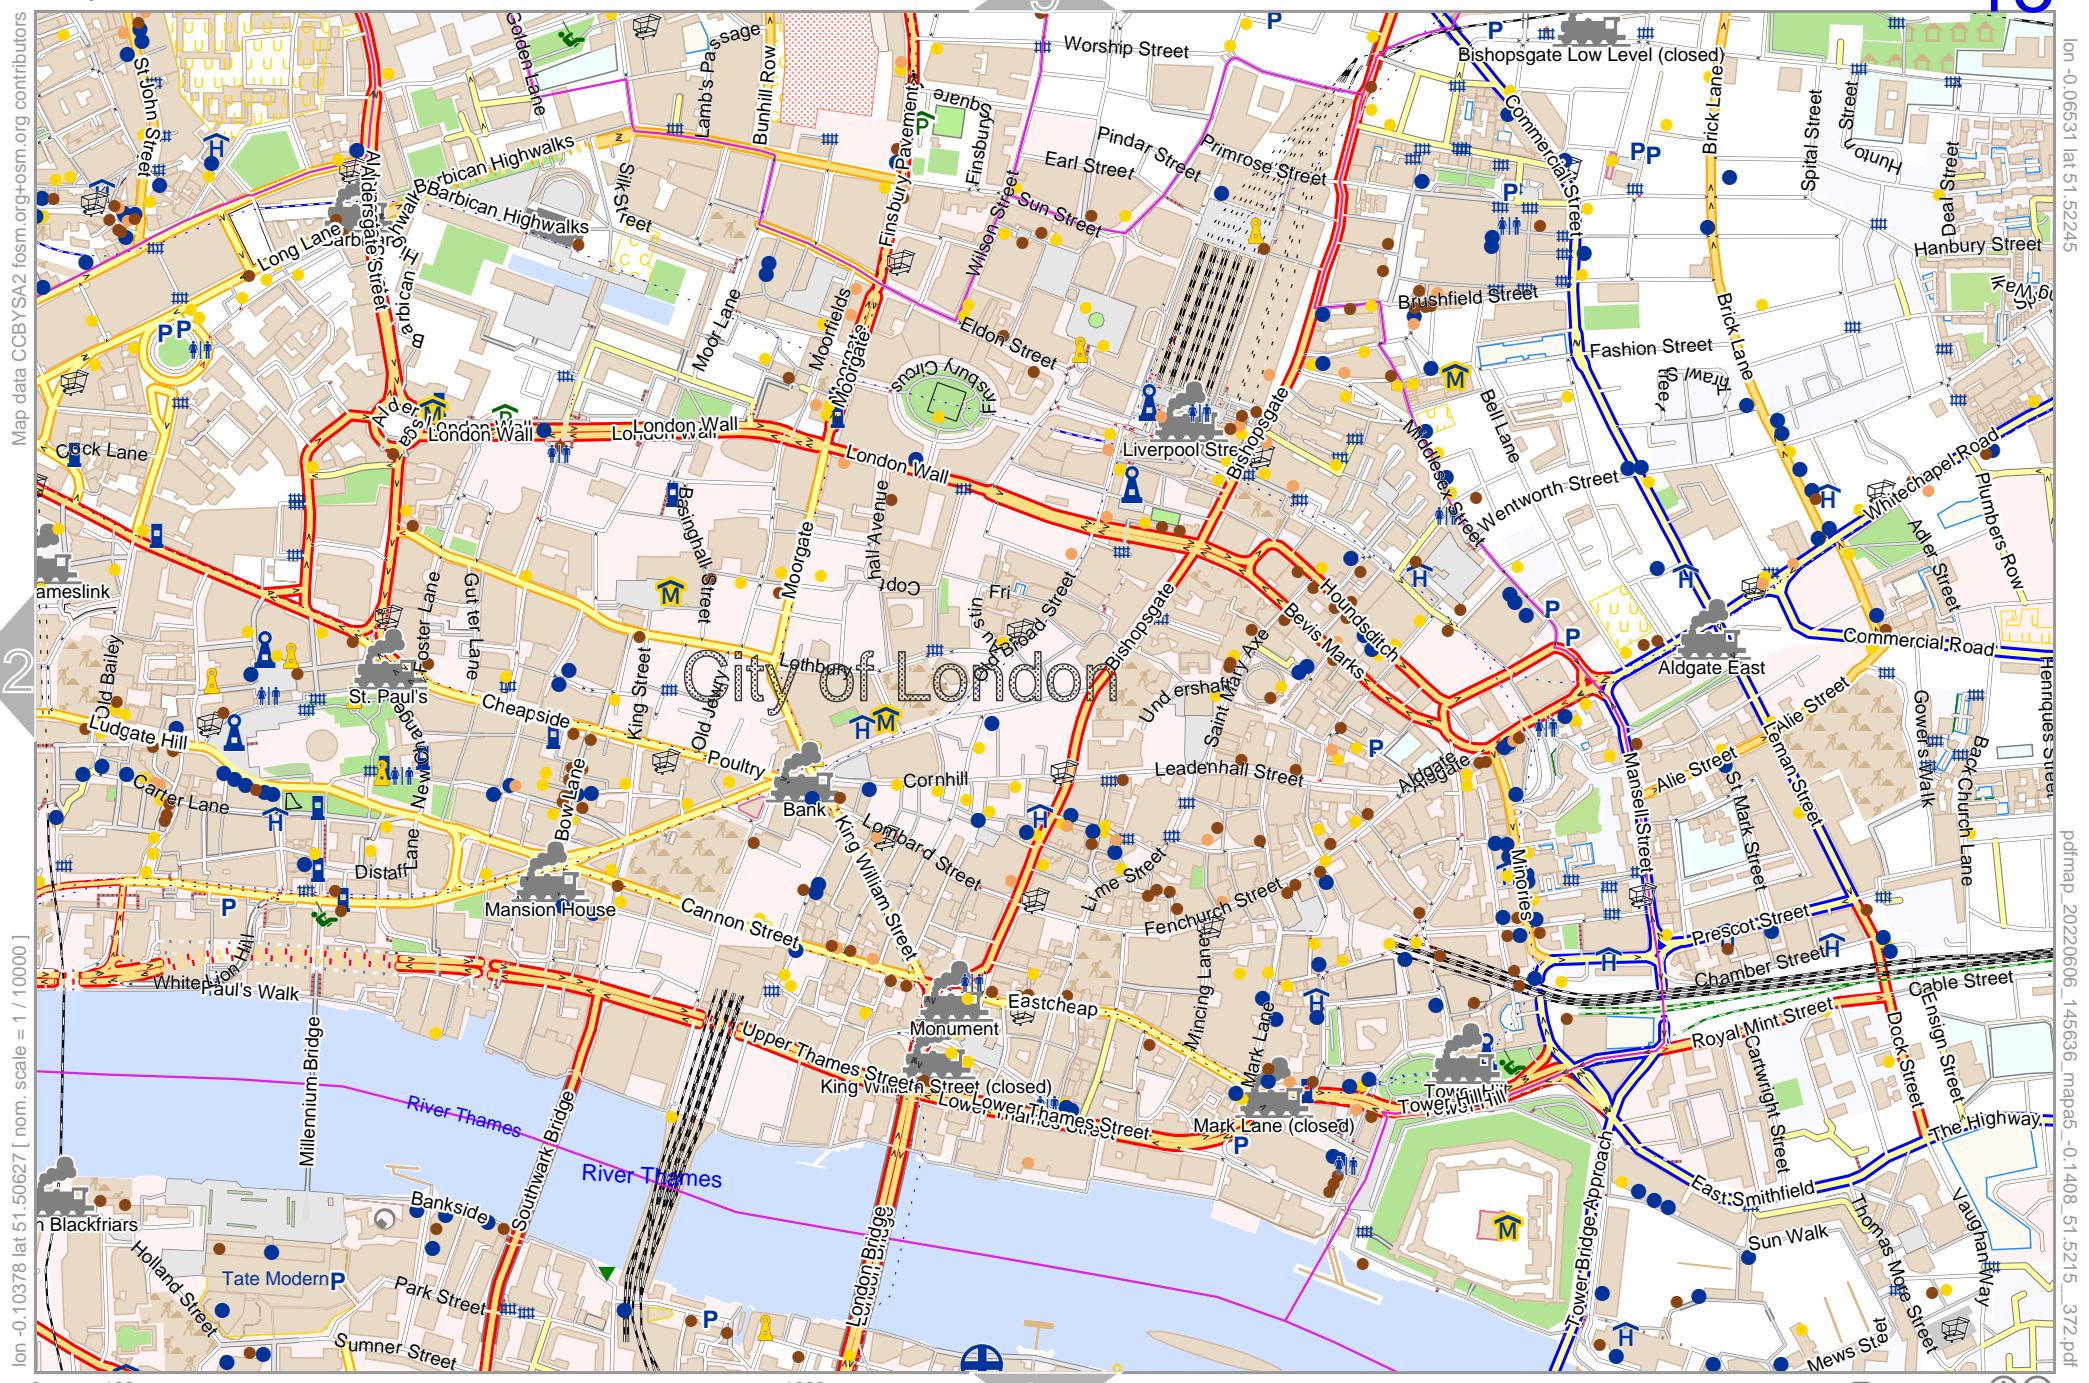

lon -0.10378 lat 51.52155 [nom. scale = 1 / 10000]

Map data © OpenStreetMap contributors

lon -0.21487 lat 51.50627 [nom. scale = 1 / 10000]

lon -0.17640 lat 51.52245

pdfmap_20220606_145636_mapa5_-0.1408_51.5215_372.pdf

Map data © CCBY-SA2 fccsm.org+osm.org contributors

lon -0.10234 lat 51.52245

lon -0.14081 lat 51.50627 [nom. scale = 1 / 10000]

pdfmap_20220606_145636_mapa5_-0.1408_51.5215_372.pdf

0 100 m 1000 m

Map data © CCBY-SA2 fccsm.org+osm.org contributors

lon -0.06531 lat 51.52245

pdfmap_20220606_145636_mapa5 -0.1408_51.5215_372.pdf

lon -0.10378 lat 51.50627 [nom. scale = 1 / 10000]

0 100 m 1000 m

Map data © OpenStreetMap contributors

lon -0.21487 lat 51.49099 [nom. scale = 1 / 10000]

Map data © OpenStreetMap contributors

lon -0.10378 lat 51.49099 [nom. scale = 1 / 10000]

lon -0.06531 lat 51.50717

pdfmap_20220606_145636_mapa5_0-1408_51.5215_372.pdf