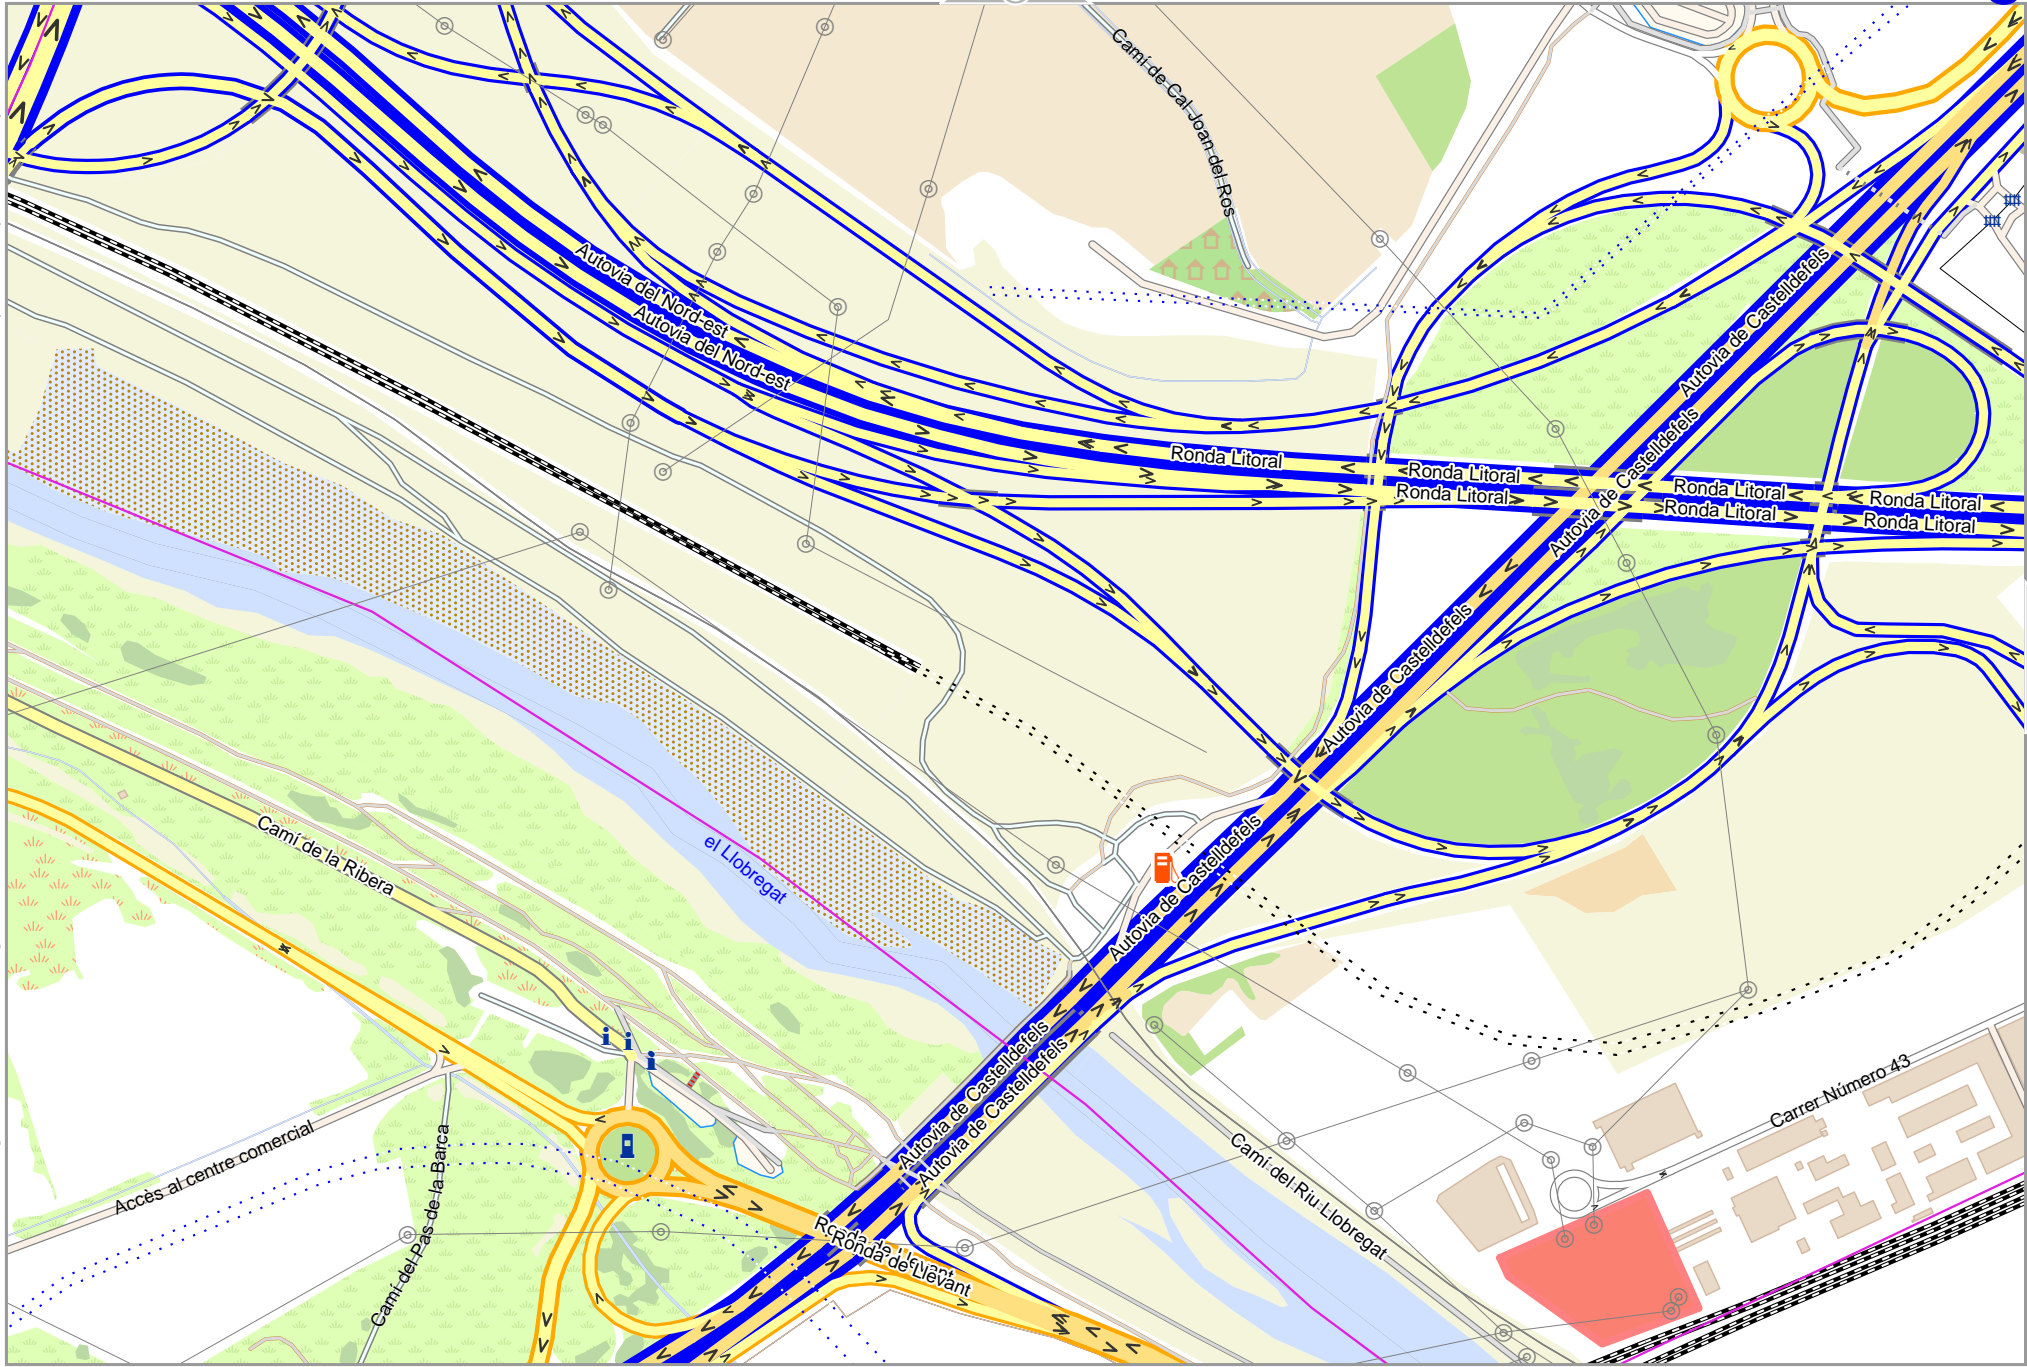

Bellvitge

Map data © OpenStreetMap contributors

lon 2.09076 lat 41.34365 [nom. scale = 1 / 5000]

lon 2.10671 lat 41.35176

pdfmap_20220605_160222_Bellvitge_2.10670_41.3477_641.pdf

0 100 m 500 m

Bellvitge

Map data © OpenStreetMap contributors

lon 2.10671 lat 41.34365 [nom. scale = 1 / 5000]

lon 2.12266 lat 41.35176

pdfmap_20220605_160222_Bellvitge_2.10670_41.3477_641.pdf

0 100 m 500 m

Bellvitge

Map data © OpenStreetMap contributors

lon 2.09076 lat 41.33555 [nom. scale = 1 / 5000]

lon 2.10671 lat 41.34365

pdfmap_20220605_160222_Bellvitge_2.10670_41.3477_641.pdf

0 100 m 500 m

Bellvitge

Map data © OpenStreetMap contributors

lon 2.10671 lat 41.33555 [nom. scale = 1 / 5000]

0 100 m 500 m