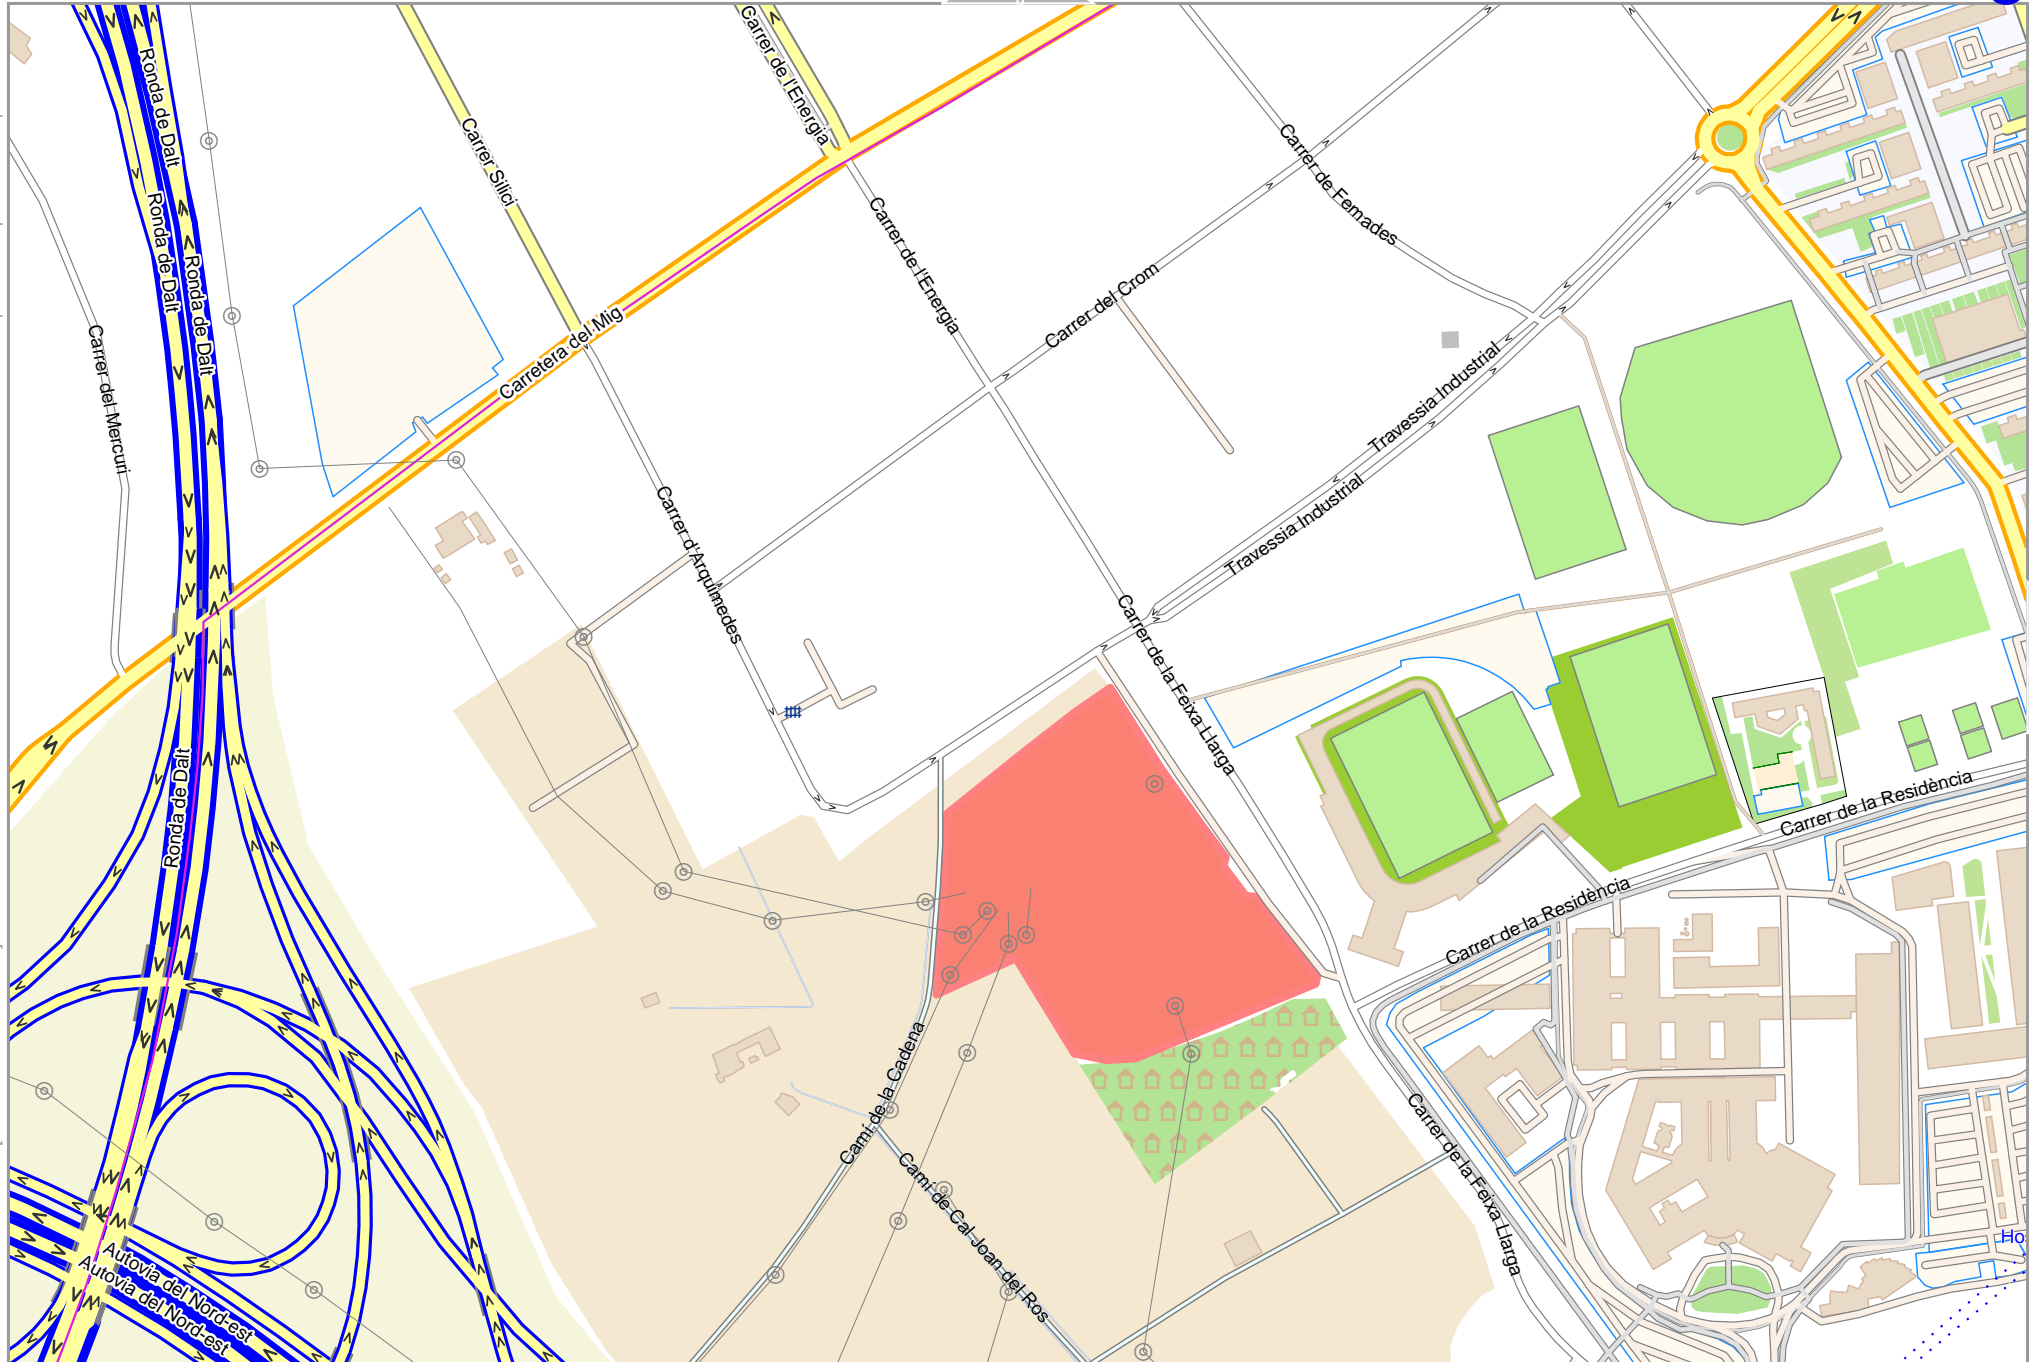

Bellvitge

Map data © OpenStreetMap contributors

lon 2.09076 lat 41.34365 [nom. scale = 1 / 5000]

lon 2.10671 lat 41.35176

pdfmap_20220605_160222_Bellvitge_2.10670_41.3477_641.pdf

0 100 m 500 m

Bellvitge

Map data © OpenStreetMap contributors

lon 2.10671 lat 41.34365 [nom. scale = 1 / 5000]

lon 2.12266 lat 41.35176

pdfmap_20220605_160222_Bellvitge_2.10670_41.3477_641.pdf

0 100 m 500 m

Bellvitge

Map data © OpenStreetMap contributors

lon 2.09076 lat 41.33555 [nom. scale = 1 / 5000]

lon 2.10671 lat 41.34365

pdfmap_20220605_160222_Bellvitge_2.10670_41.3477_641.pdf

0 100 m 500 m

Bellvitge

Map data © OpenStreetMap contributors

lon 2.10671 lat 41.33555 [nom. scale = 1 / 5000]

0 100 m 500 m