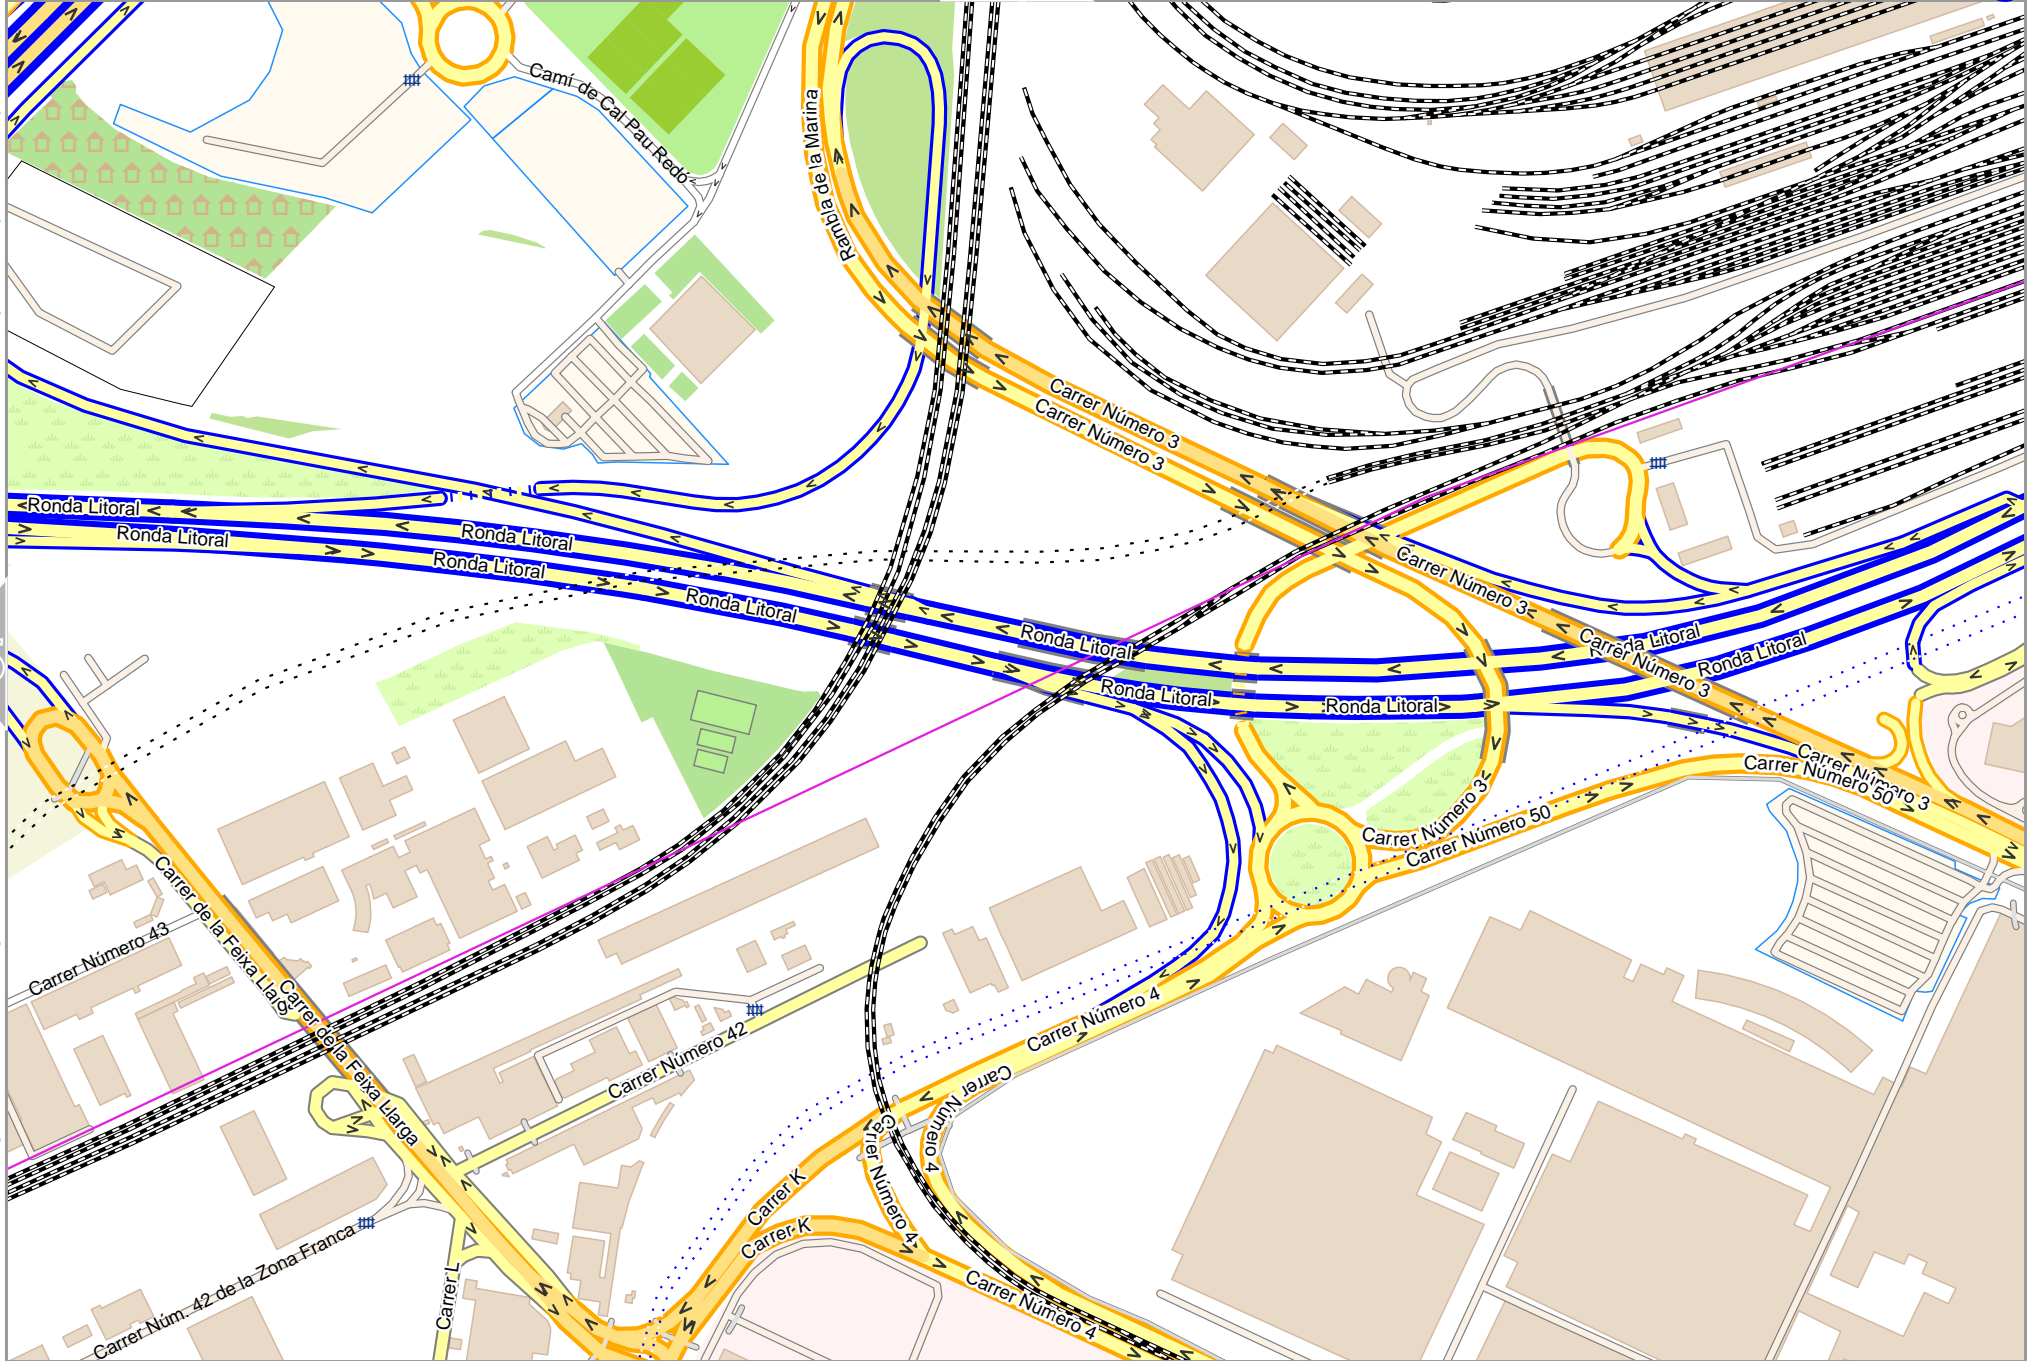

lon 2.10671 lat 41.34365

pdfmap_20220605_160222_Bellvitge_2.10670_41.3477_641.pdf

0 100 m 500 m

Bellvitge

Map data © OpenStreetMap contributors

lon 2.10671 lat 41.33555 [nom. scale = 1 / 5000]

0 100 m 500 m