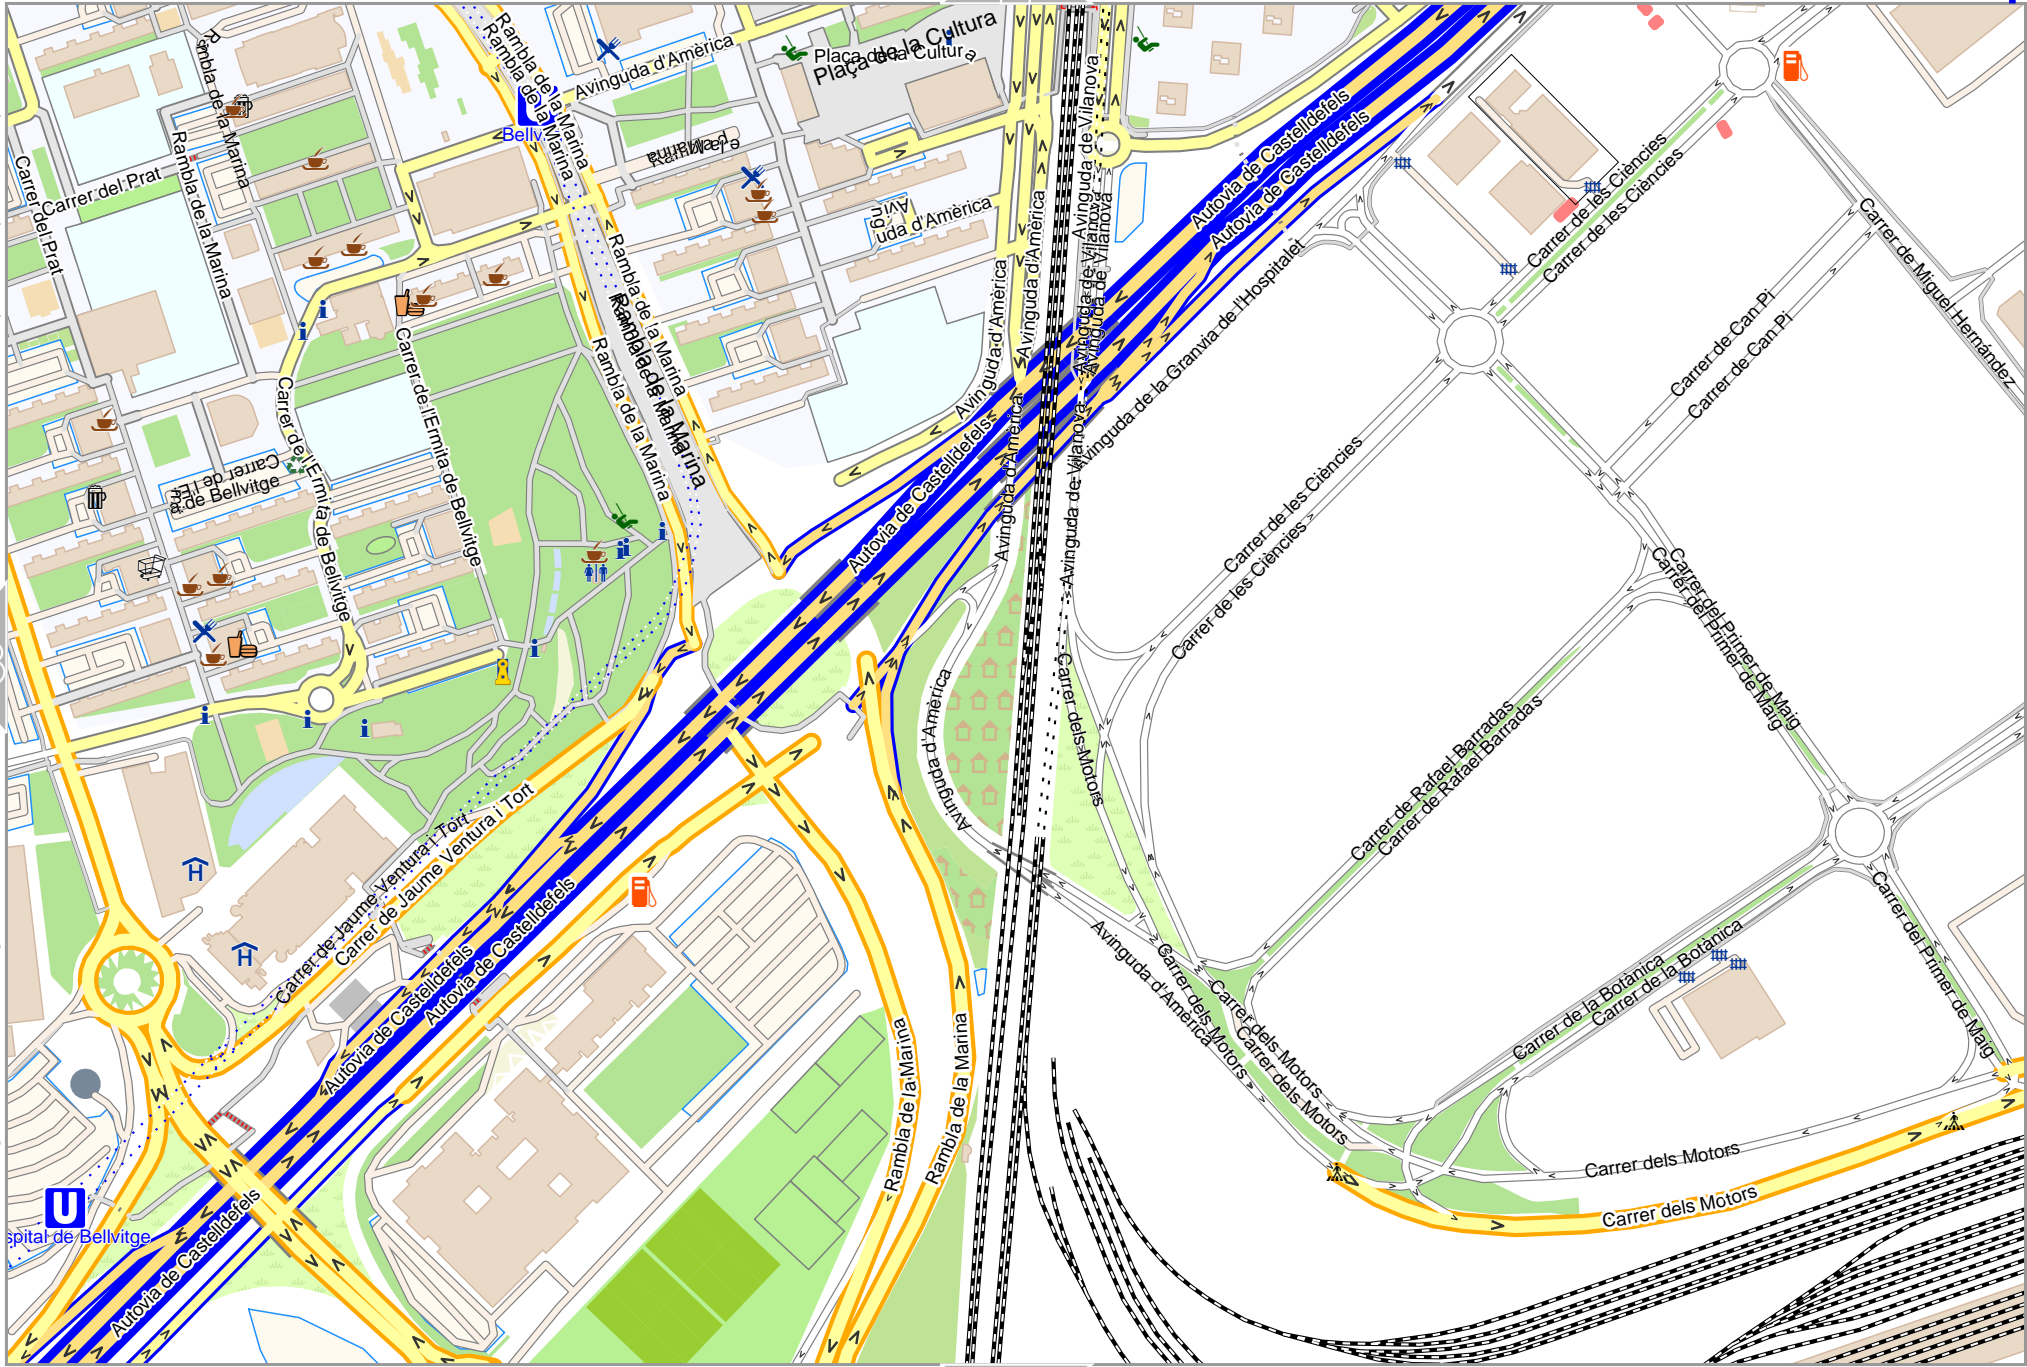

Bellvitge

Map data © OpenStreetMap contributors

lon 2.09076 lat 41.34365 [nom. scale = 1 / 5000]

lon 2.10671 lat 41.35176

pdfmap_20220605_160222_Bellvitge_2.10670_41.3477_641.pdf

0 100 m 500 m

Bellvitge

Map data © OpenStreetMap contributors

lon 2.10671 lat 41.34365 [nom. scale = 1 / 5000]

lon 2.12266 lat 41.35176

pdfmap_20220605_160222_Bellvitge_2.10670_41.3477_641.pdf

0 100 m 500 m

Bellvitge

Map data © OpenStreetMap contributors

lon 2.09076 lat 41.33555 [nom. scale = 1 / 5000]

lon 2.10671 lat 41.34365

pdfmap_20220605_160222_Bellvitge_2.10670_41.3477_641.pdf

0 100 m 500 m

Bellvitge

Map data © OpenStreetMap contributors

lon 2.10671 lat 41.33555 [nom. scale = 1 / 5000]

0 100 m 500 m