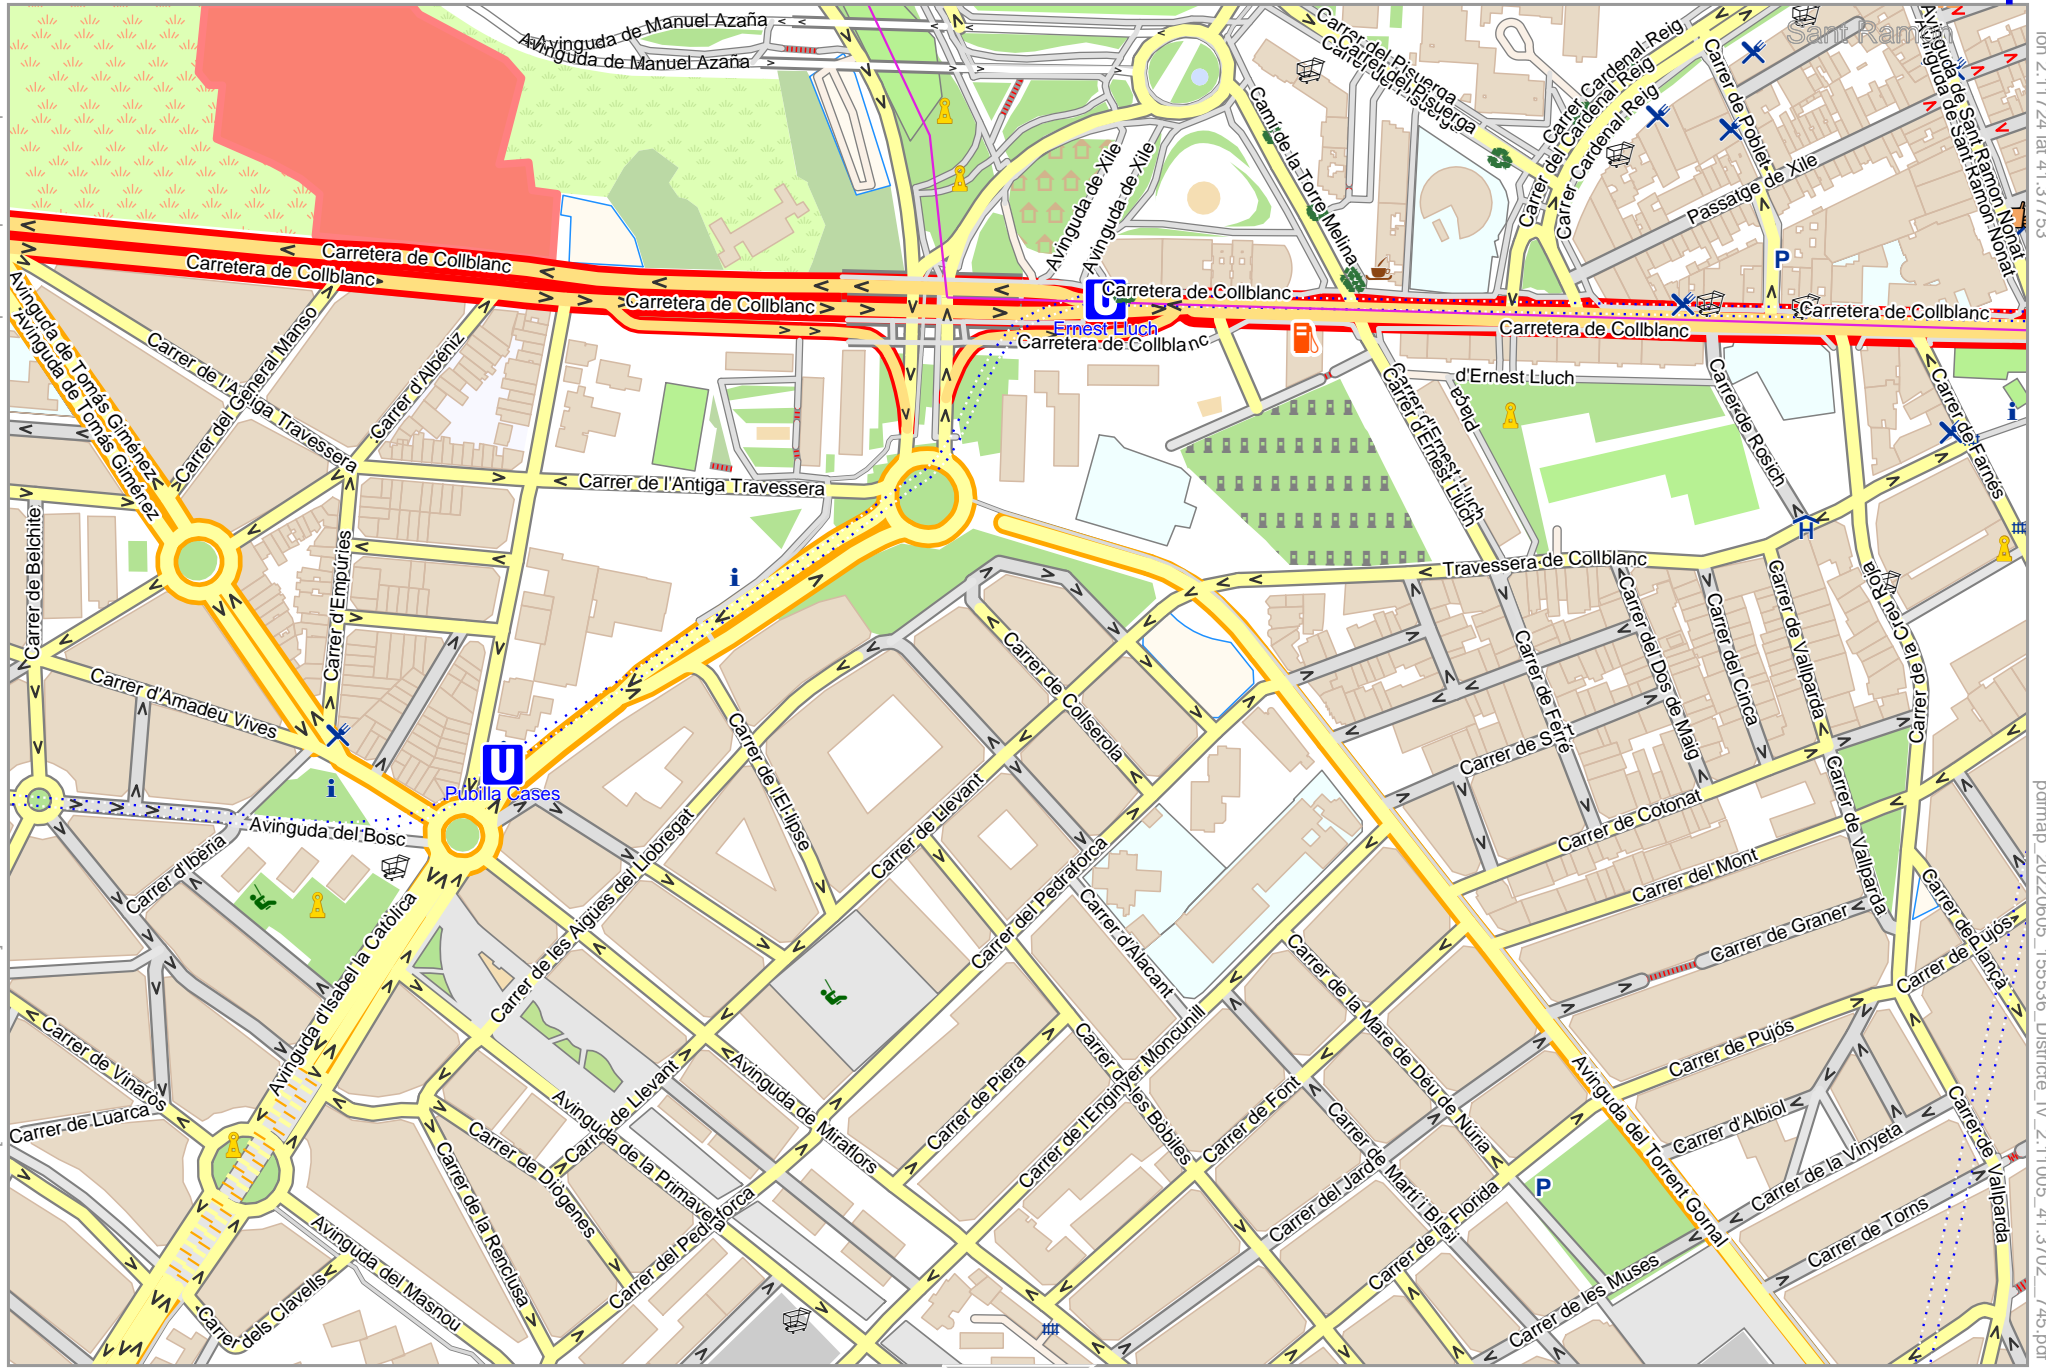

Districte IV

Map data © OpenStreetMap contributors

lon 2.10288 lat 41.37024 [nom. scale = 1 / 4500]

lon 2.11724 lat 41.37753

pdfmap, 20220605, 155536, Districte_IV_2.11005_41.3702_745.pdf

0 100 m 400 m