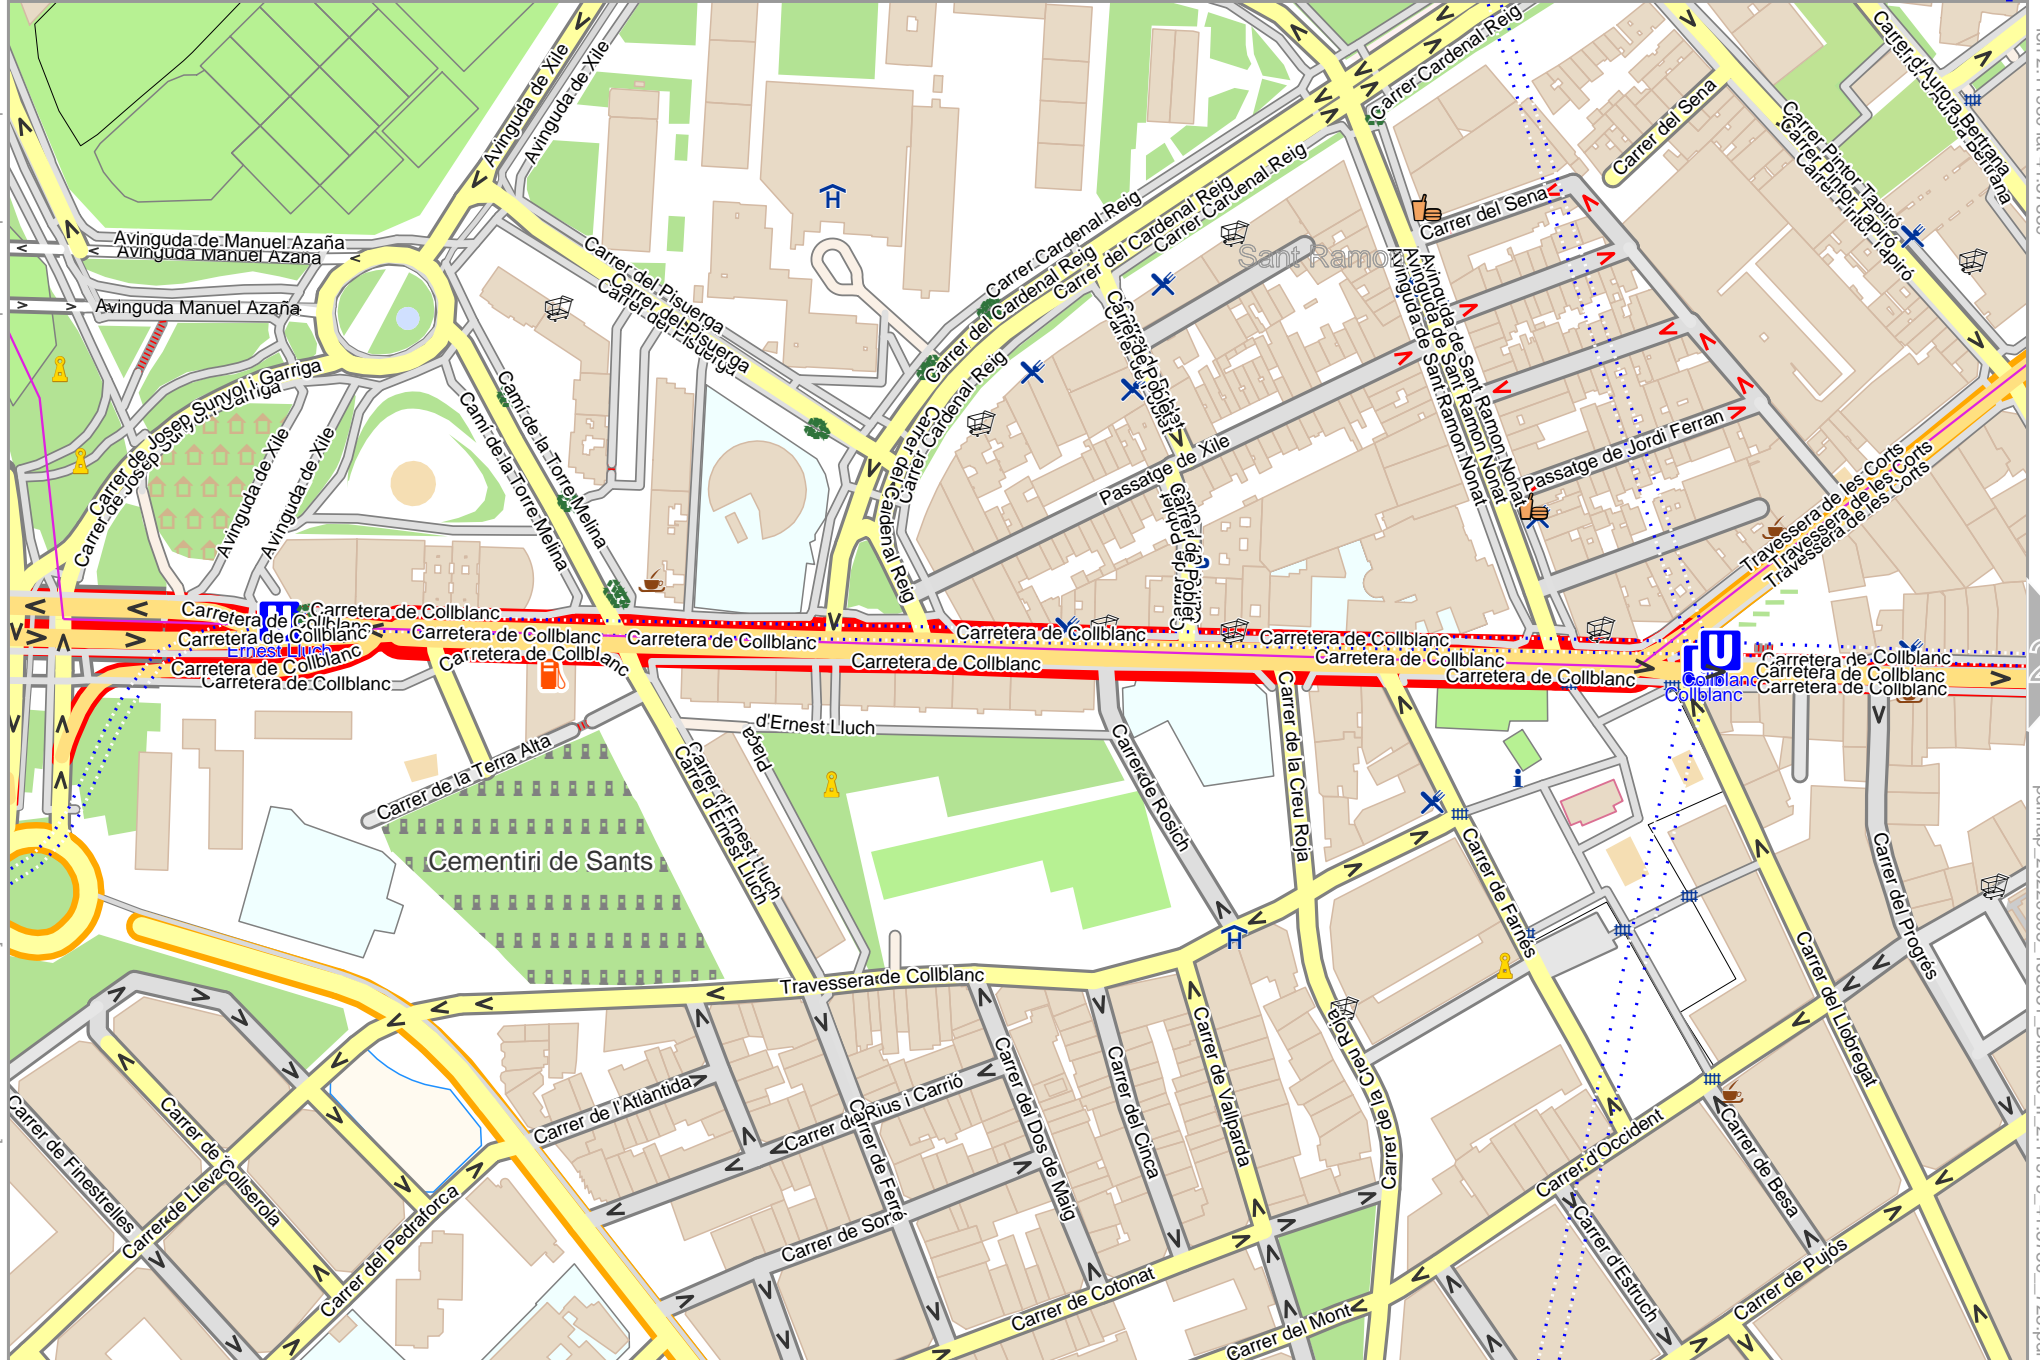

Districte II

Map data © OpenStreetMap contributors

lon 2.10927 lat 41.37304 [nom. scale = 1 / 33000]

lon 2.11980 lat 41.37839

pdfmap_20220605_153931_Districte_II_2.11979_41.3730_728.pdf

0 100 m 300 m

Districte II

3

top

Map data © OpenStreetMap contributors

lon 2.11980 lat 41.37304

4

pdfmap_20220605_153931_Districte_II_2.11979_41.3730_728.pdf

lon 2.10927 lat 41.36769 [nom. scale = 1 / 33000]

0 100 m 300 m

Map data © OpenStreetMap contributors

lon 2.11980 lat 41.36769 [nom. scale = 1 / 33000]

lon 2.13033 lat 41.37304

pdfmap_20220605_153931_Districte_II_2.11979_41.3730_728.pdf

0 100 m 300 m