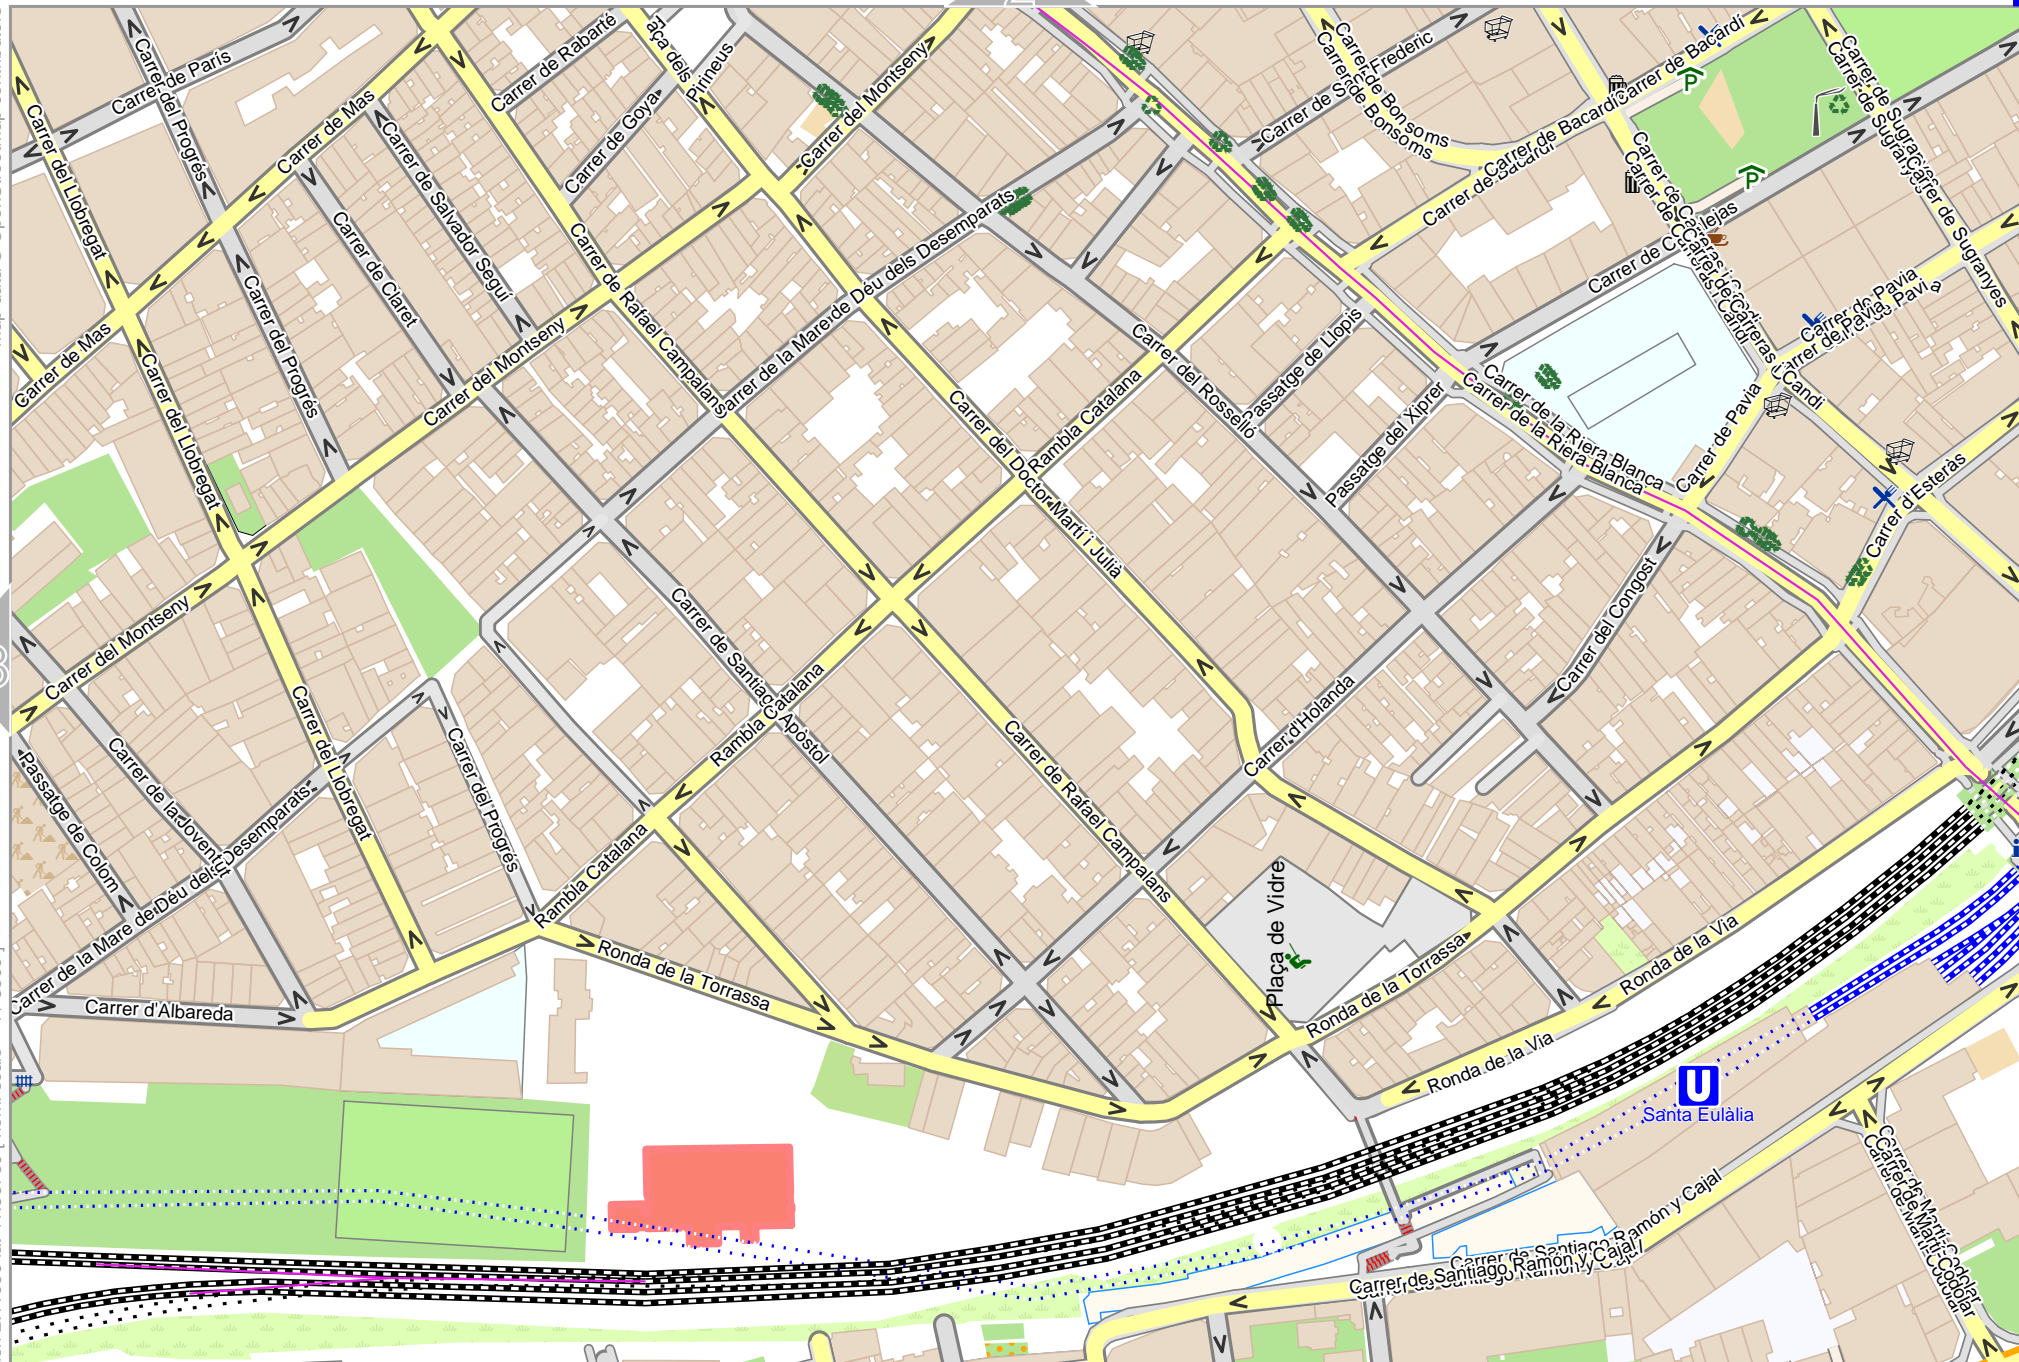

Districte II

Map data © OpenStreetMap contributors

lon 2.10927 lat 41.37304 [nom. scale = 1 / 33000]

lon 2.11980 lat 41.37839

pdfmap_20220605_153931_Districte_II_2.11979_41.3730_728.pdf

0 100 m 300 m

Districte II

3

top

Map data © OpenStreetMap contributors

lon 2.11980 lat 41.37304

4

pdfmap_20220605_153931_Districte_II_2.11979_41.3730_728.pdf

lon 2.10927 lat 41.36769 [nom. scale = 1 / 33000]

0 100 m 300 m

Map data © OpenStreetMap contributors

lon 2.11980 lat 41.36769 [nom. scale = 1 / 33000]

lon 2.13033 lat 41.37304

pdfmap_20220605_153931_Districte_II_2.11979_41.3730_728.pdf

0 100 m 300 m