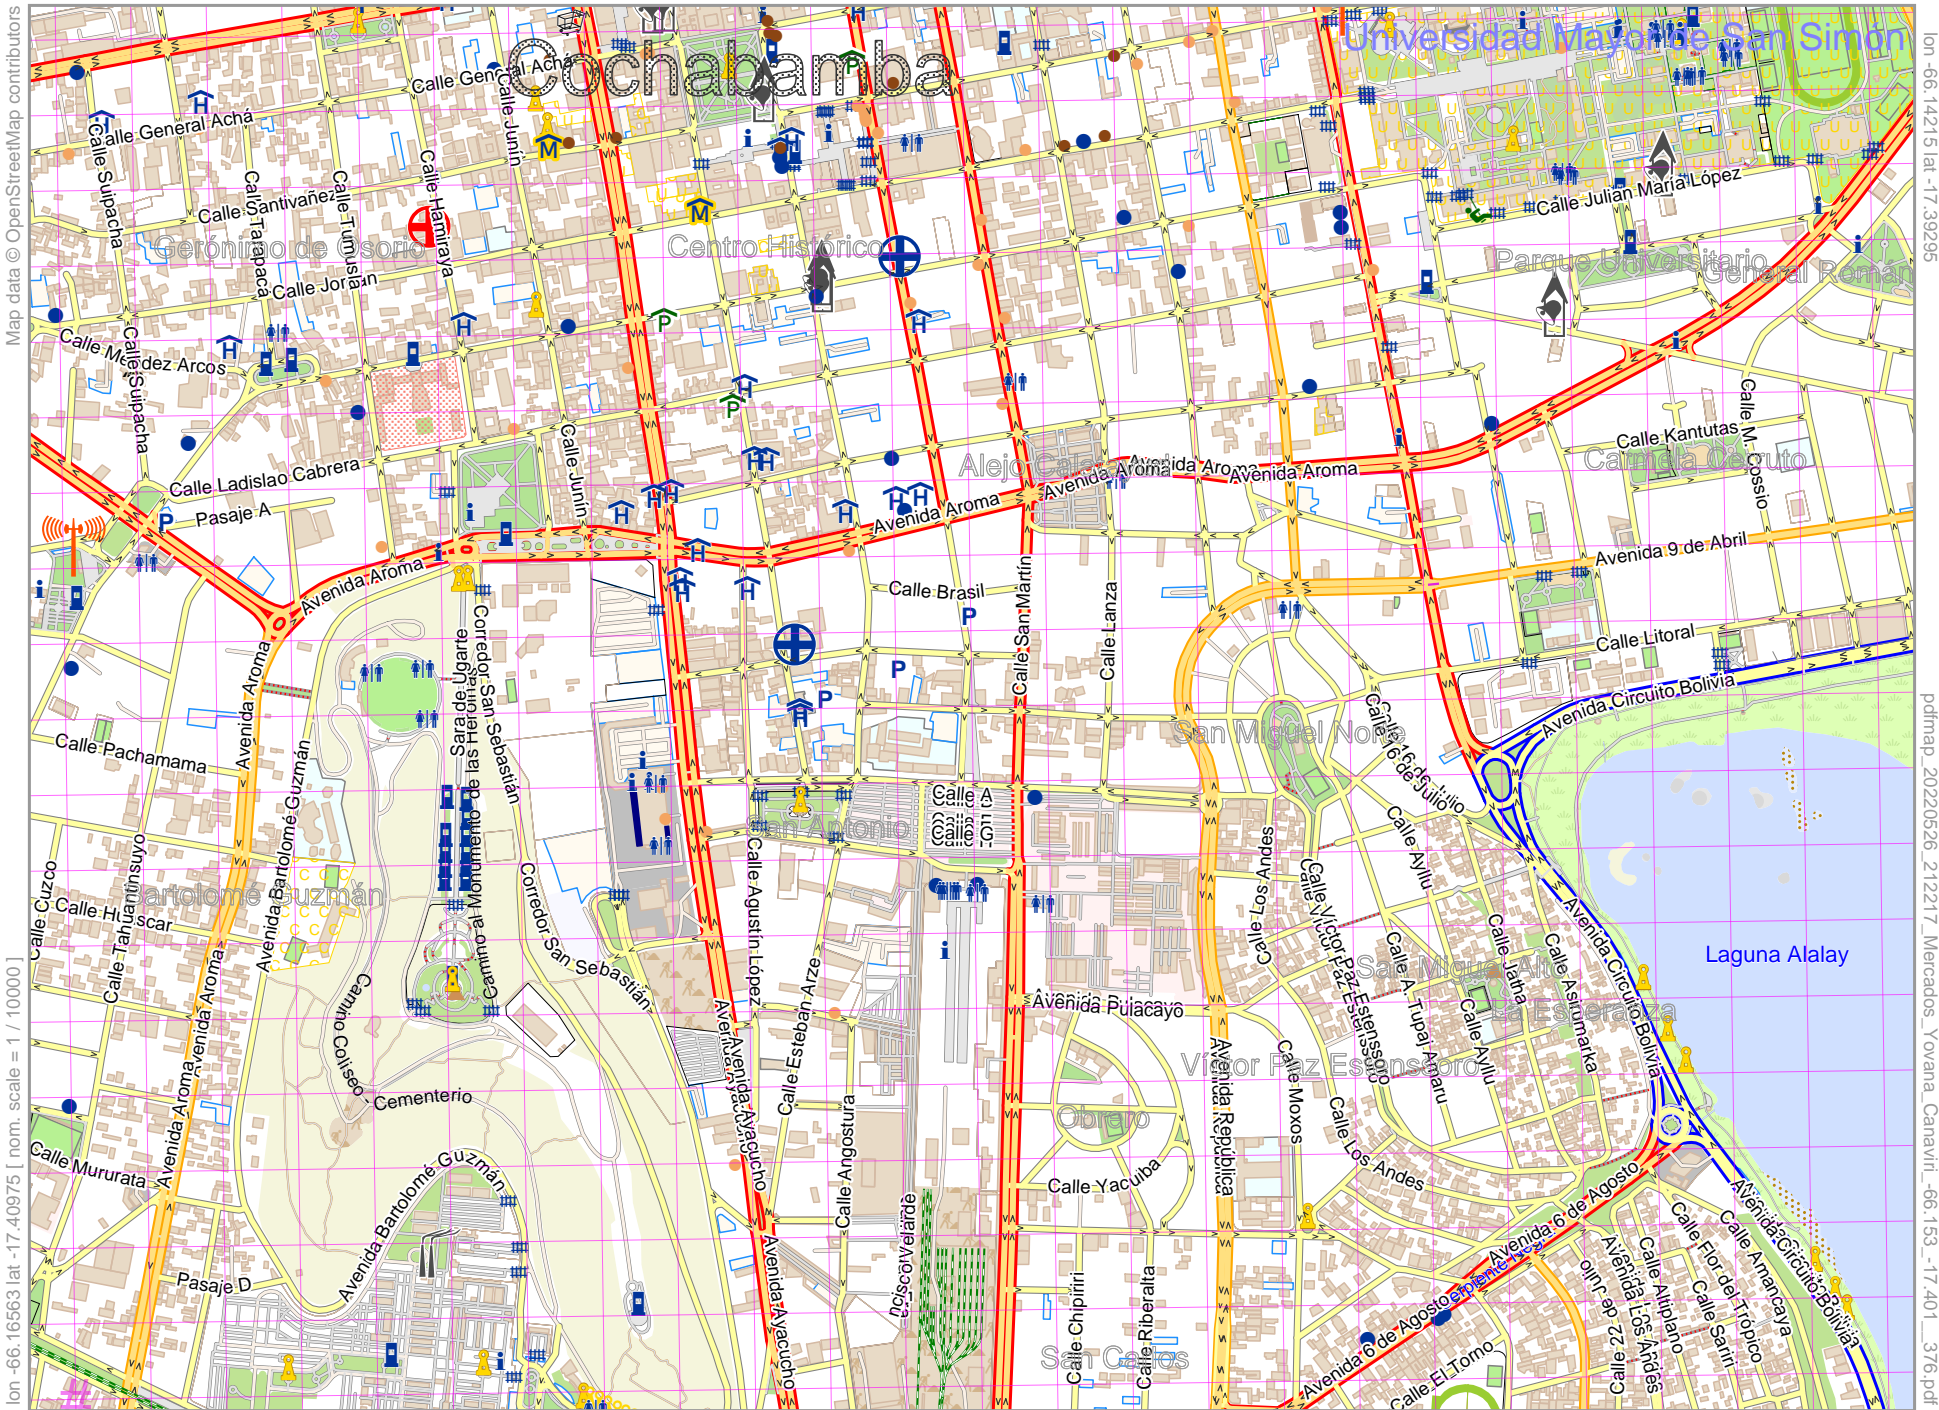

Mercados Yovana Canaviri

Map data © OpenStreetMap contributors

lon -66.142151lat -17.39295

lon -66.16563 lat -17.40975 [nom. scale = 1 / 10000]

pdfmap_20220526_212217_Mercados_Yovana_Canaviri_-66.153_-17.401_376.pdf

UTM: 19 K easting 801.20 km northing 8072.90 km

UTM-Grid-width = 100m