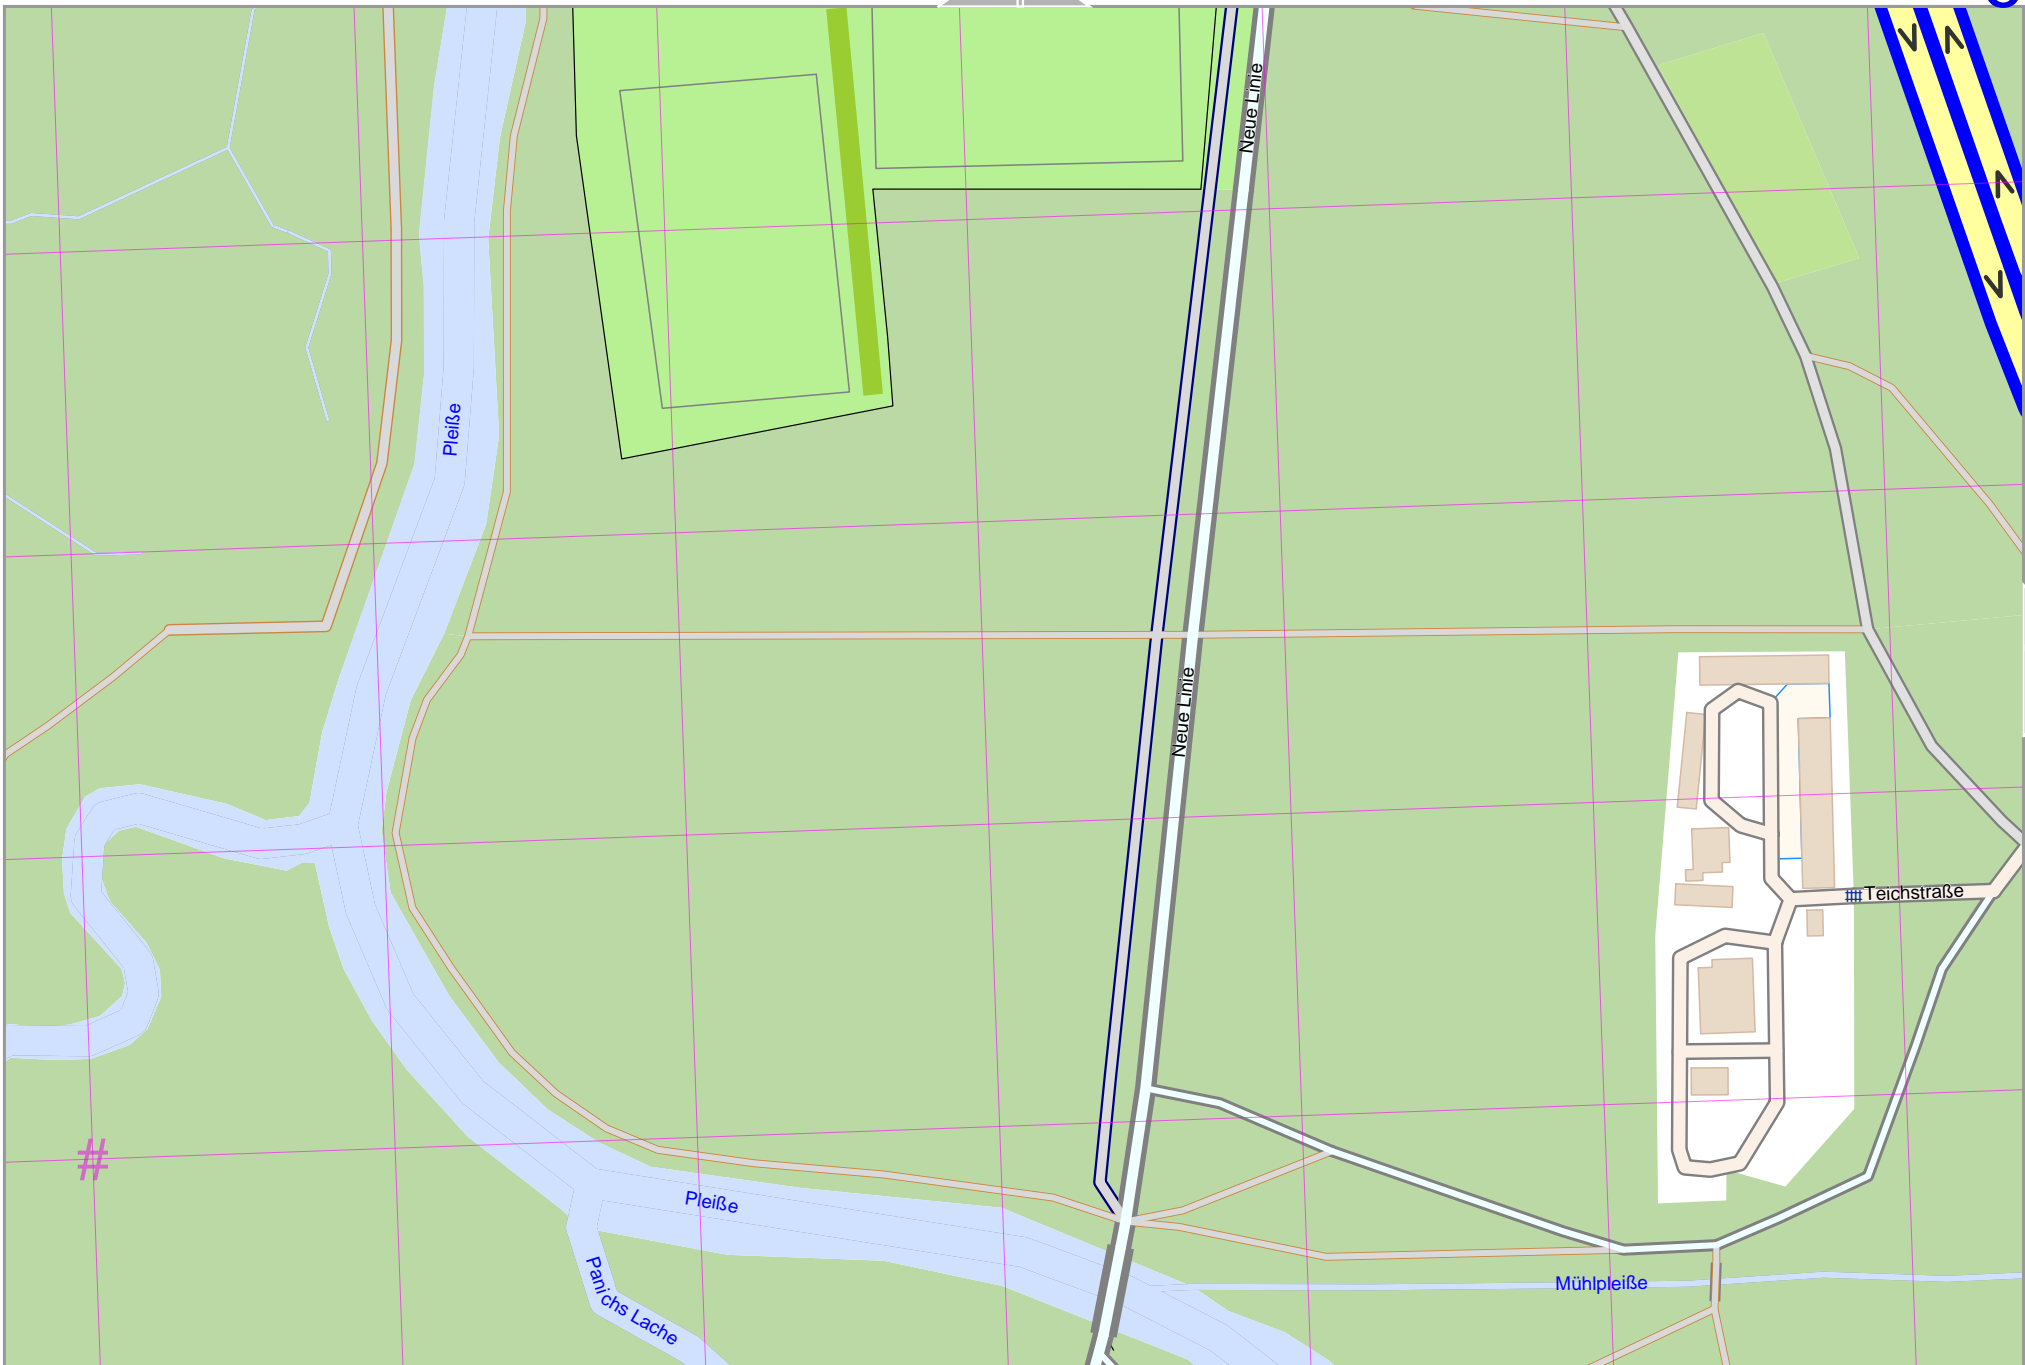

lon 12.36655 lat 51.31194

stlmap_20220522_094626_WaldMrklbrgCnnwtz_12.3665_51.3078_354.pdf

Map data © OpenStreetMap contributors

lon 12.36655 lat 51.30789 [nom. scale = 1 / 2500]

lon 12.37612 lat 51.31194

pdfmap_20220522_094626_WaldMrklbrgCnnwtz_12.3665_51.3078_354.pdf

UTM: 33 U easting 316.50 km northing 5687.40 km
UTM-Grid-width = 100m

4

6

lon 12.36655 lat 51.30789

7

stfmap_20220522_094626_WaldMrklbrgCnnwtz_12.3665_51.3078_354.pdf

8

Map data © OpenStreetMap contributors

lon 12.36655 lat 51.30385 [nom. scale = 1 / 2500]

lon 12.37612 lat 51.30789

pdfmap_20220522_094626_WaldMrklbrgCnnwzt_12.3665_51.3078_354.pdf

UTM: 33 U easting 316.50 km northing 5687.00 km
UTM-Grid-width = 100m

Map data © OpenStreetMap contributors

lon 12.36655 lat 51.29980 [nom. scale = 1 / 2500]

UTM: 33 U easting 316.50 km northing 5686.50 km
UTM-Grid-width = 100m

lon 12.37612 lat 51.30385

pdfmap_20220522_094626_WaldMrklbrgCnnwzt_12.3665_51.3078_354.pdf