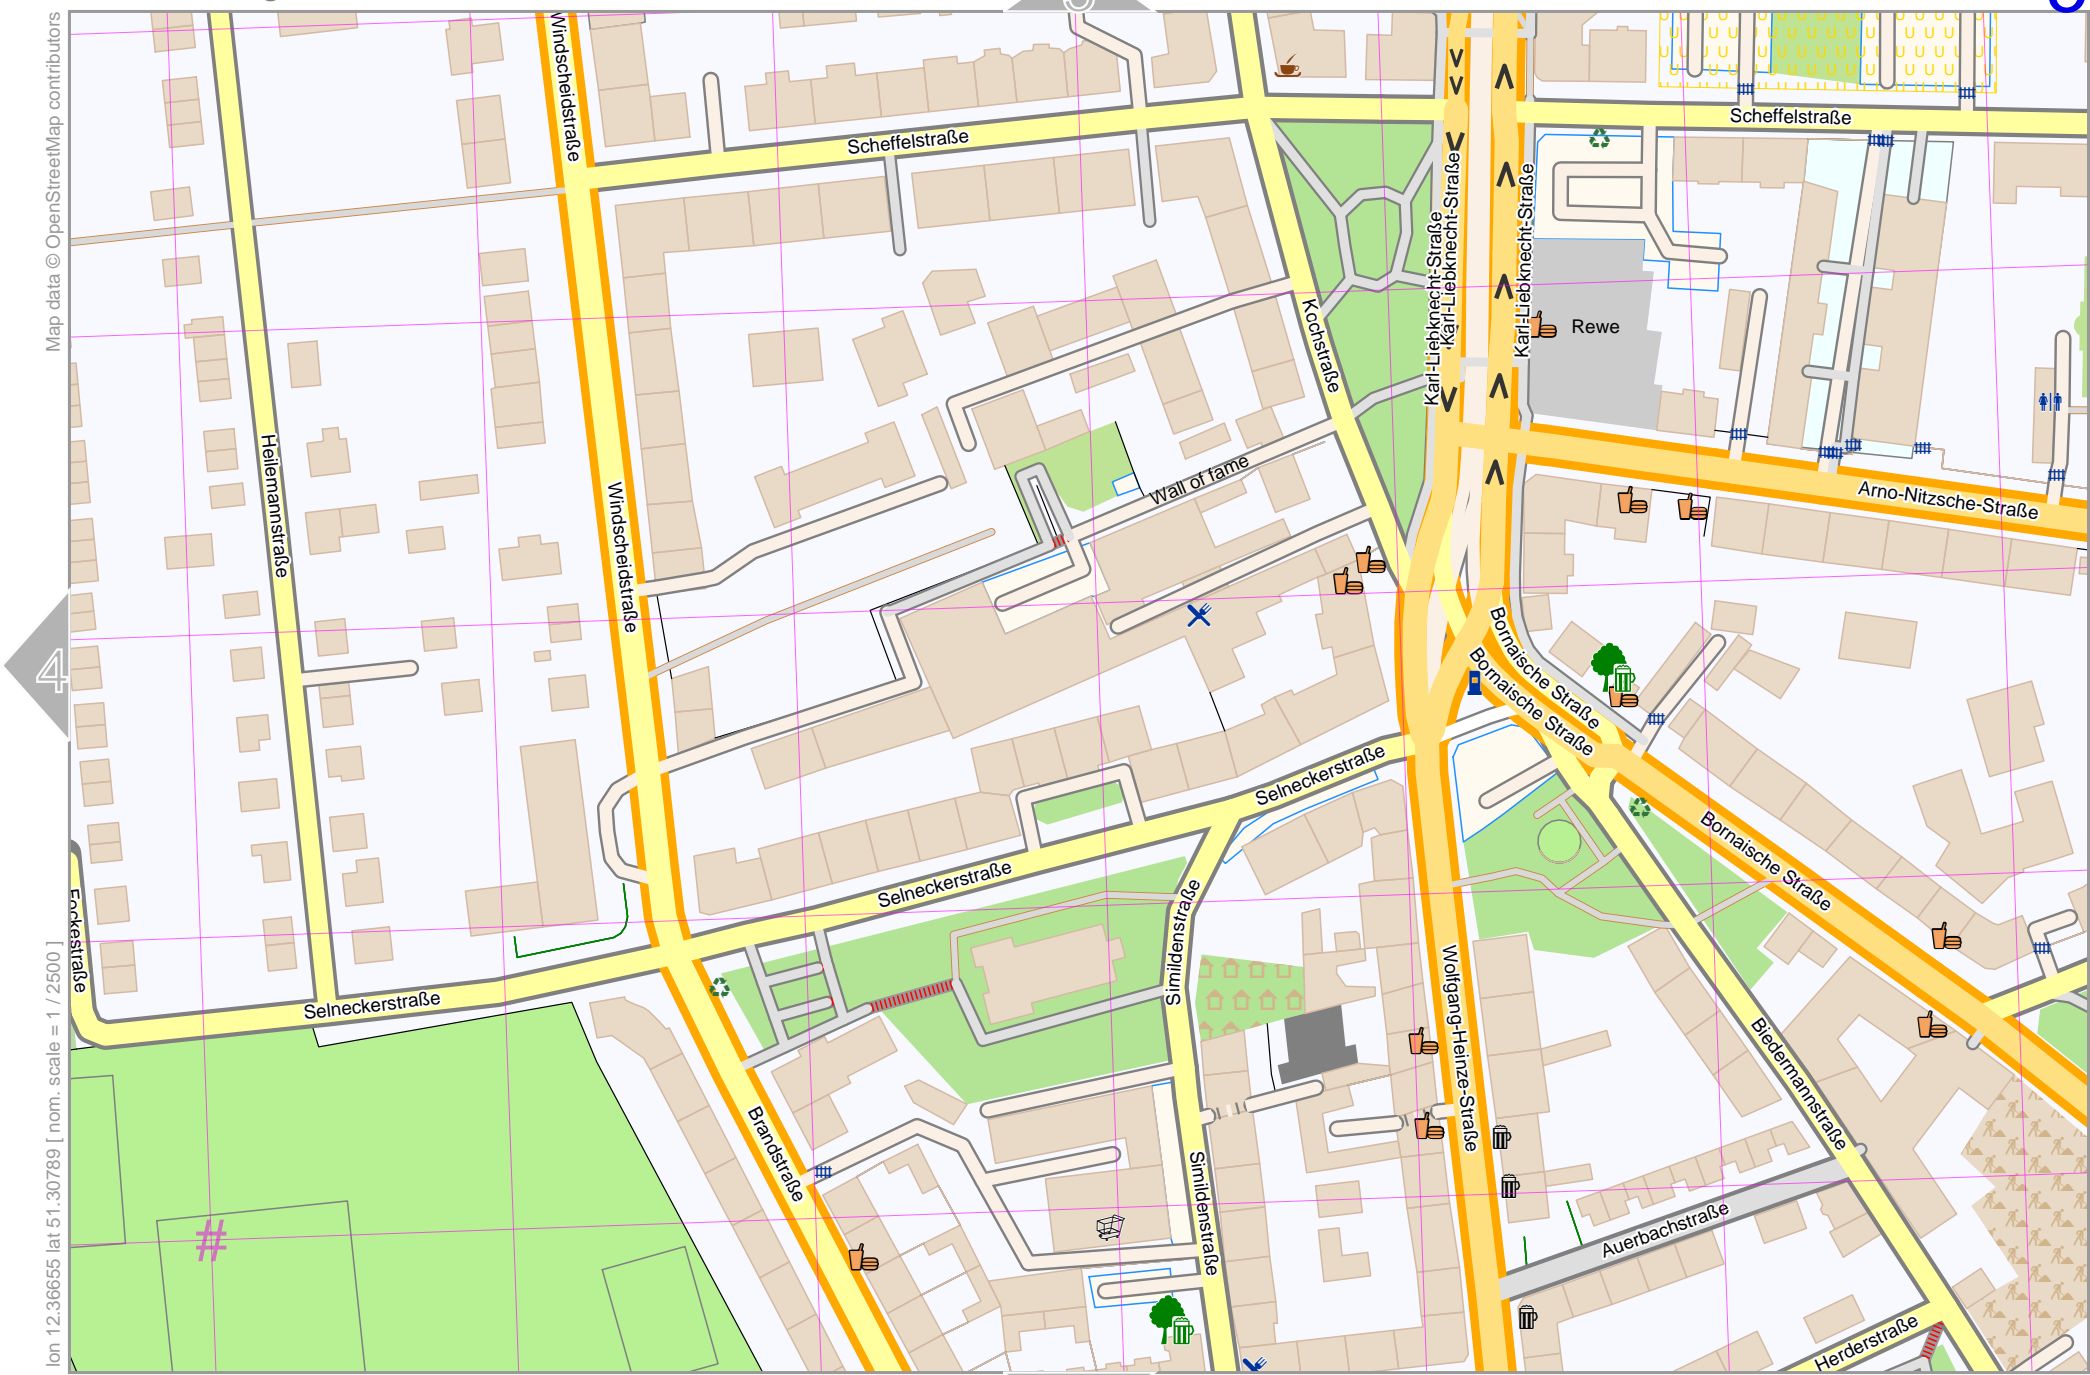

Map data © OpenStreetMap contributors

lon 12.36655 lat 51.30789 [nom. scale = 1 / 2500]

lon 12.37612 lat 51.31194

pdfmap_20220522_094626_WaldMrklbrgCnnwtz_12.3665_51.3078_354.pdf

UTM: 33 U easting 316.50 km northing 5687.40 km
UTM-Grid-width = 100m