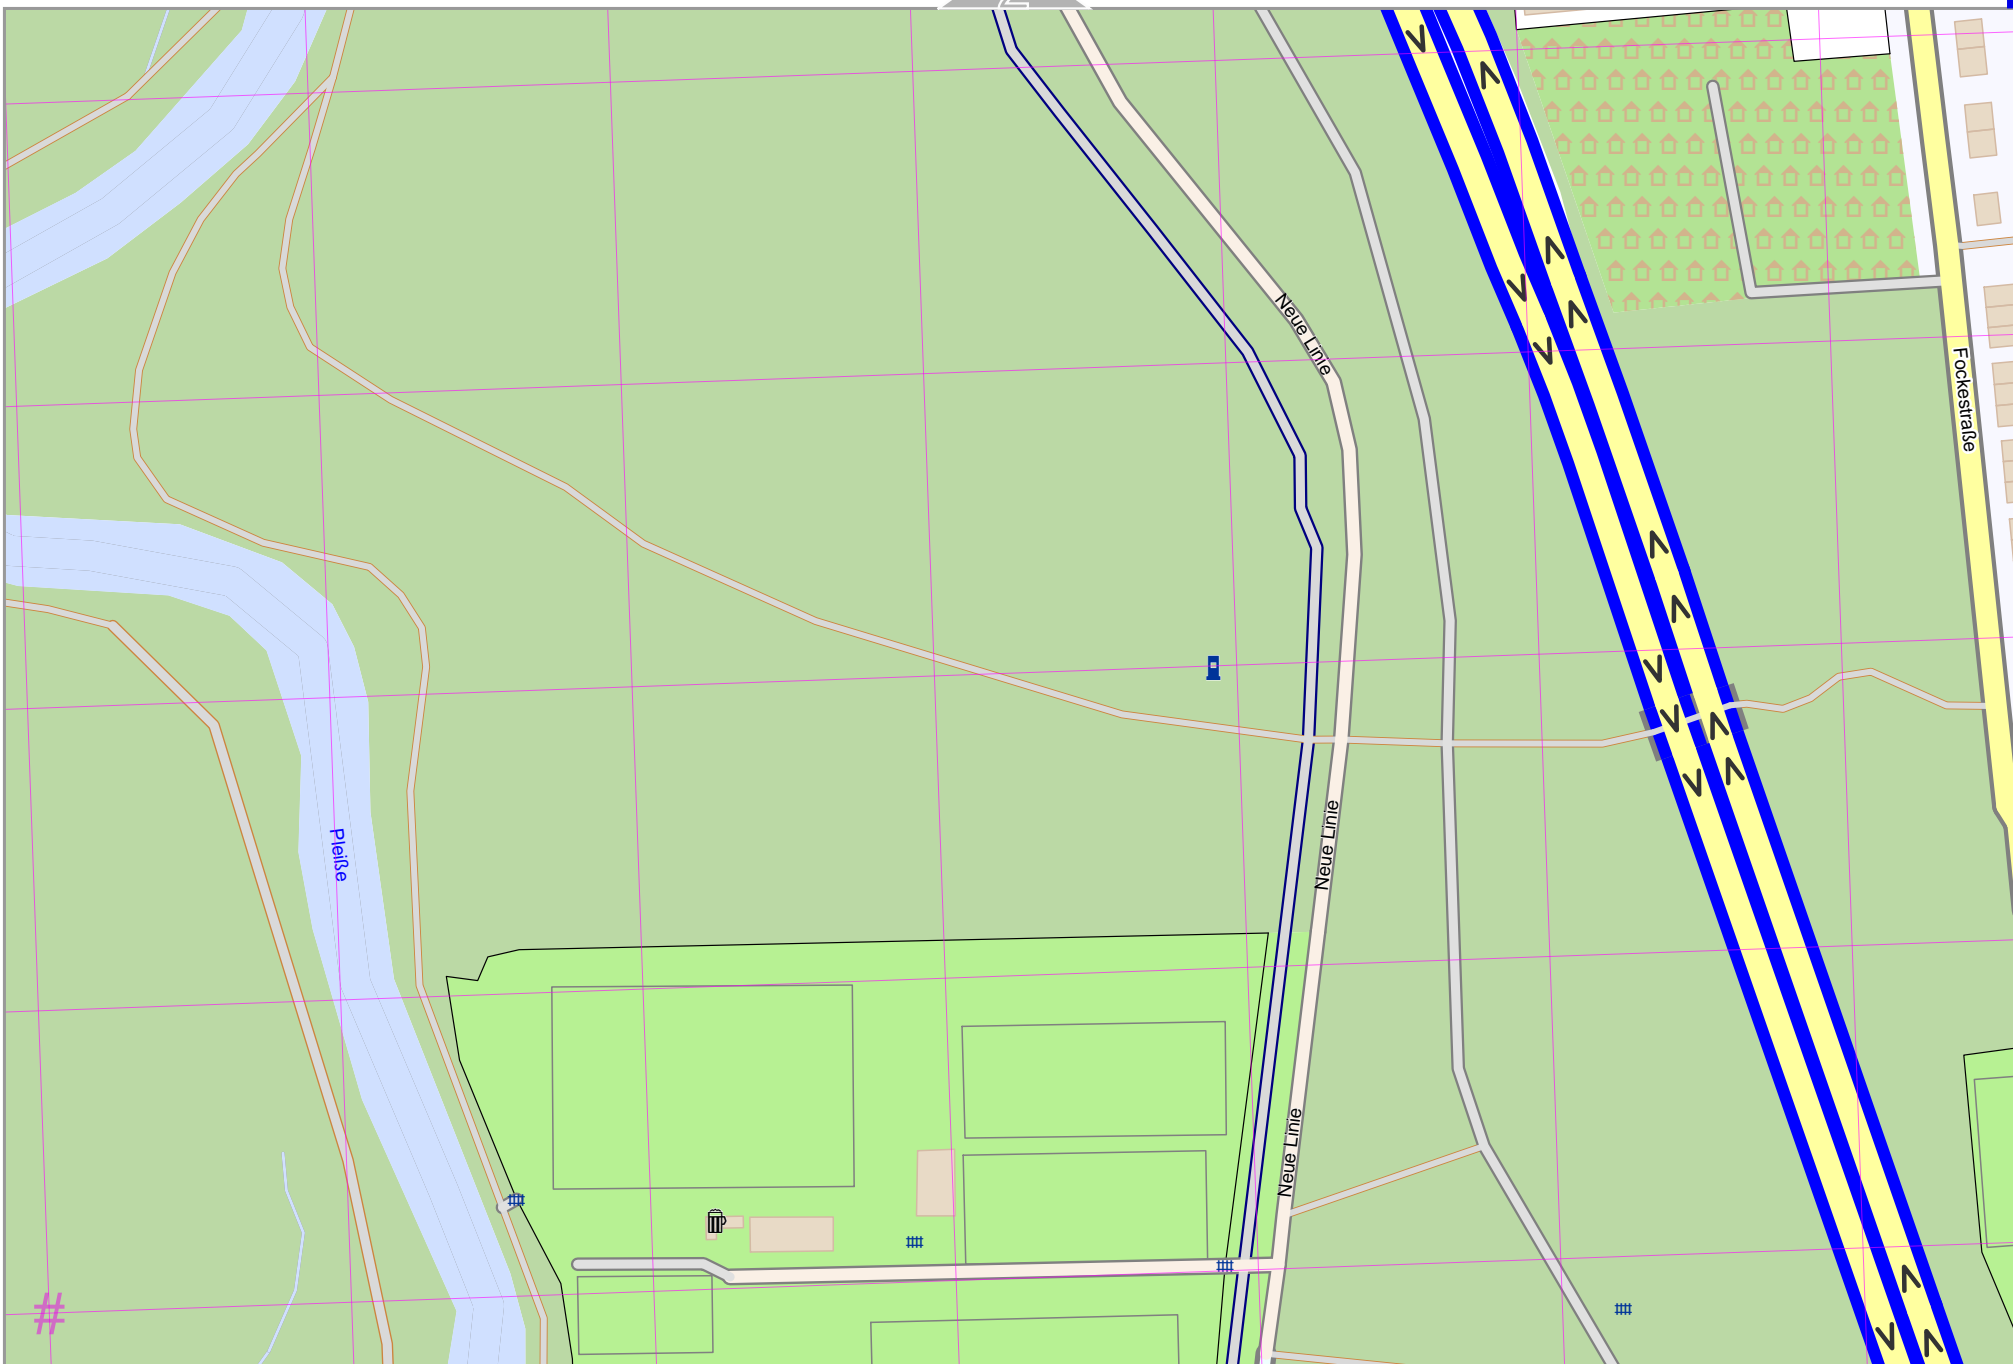

Map data © OpenStreetMap contributors

lon 12.36655 lat 51.31194 [nom. scale = 1 / 2500]

lon 12.37612 lat 51.31598

pdfmap_20220522_094626_WaldMrklbrgCnnwzt_12.3665_51.3078_354.pdf

2

5

UTM: 33 U easting 316.50 km northing 5687.90 km
UTM-Grid-width = 100m

lon 12.36655 lat 51.31194

stlmap_20220522_094626_WaldMrklbrgCnnwtz_12.3665_51.3078_354.pdf

Map data © OpenStreetMap contributors

lon 12.36655 lat 51.30789 [nom. scale = 1 / 2500]

lon 12.37612 lat 51.31194

8

Map data © OpenStreetMap contributors

lon 12.36655 lat 51.30385 [nom. scale = 1 / 2500]

lon 12.37612 lat 51.30789

pdfmap_20220522_094626_WaldMrklbrgCnnwzt_12.3665_51.3078_354.pdf

UTM: 33 U easting 316.50 km northing 5687.00 km
UTM-Grid-width = 100m

Map data © OpenStreetMap contributors

lon 12.36655 lat 51.29980 [nom. scale = 1 / 2500]

UTM: 33 U easting 316.50 km northing 5686.50 km
UTM-Grid-width = 100m

lon 12.37612 lat 51.30385

pdfmap_20220522_094626_WaldMrklbrgCnnwzt_12.3665_51.3078_354.pdf