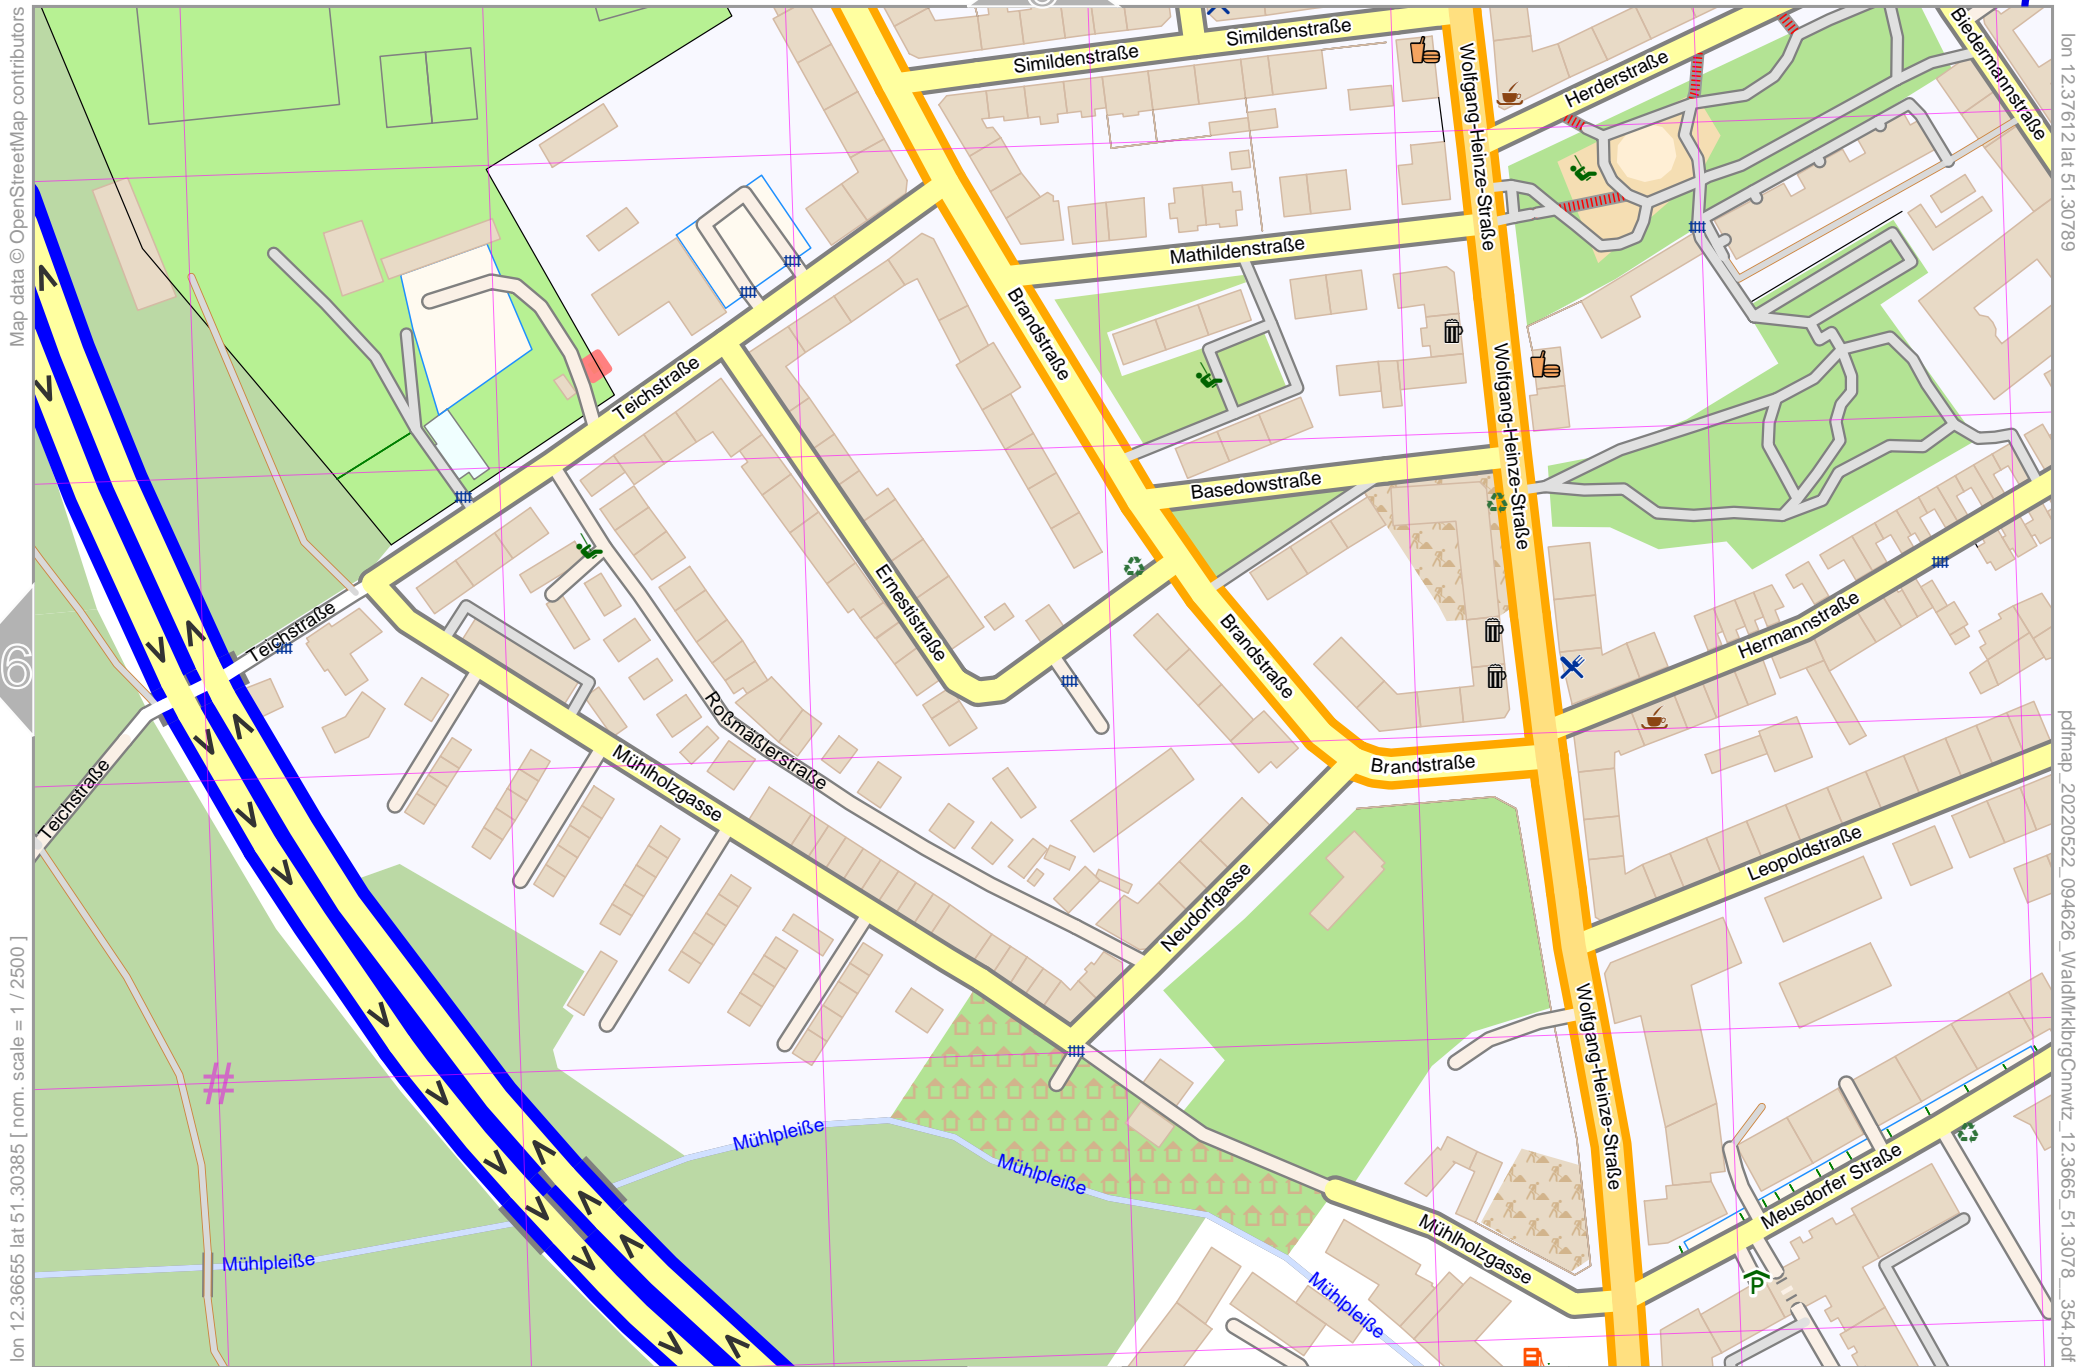

lon 12.36655 lat 51.31194

stlmap_20220522_094626_WaldMrklbrgCnnwtz_12.3665_51.3078_354.pdf

Map data © OpenStreetMap contributors

lon 12.36655 lat 51.30789 [nom. scale = 1 / 2500]

lon 12.37612 lat 51.31194

pdfmap_20220522_094626_WaldMrklbrgCnnwtz_12.3665_51.3078_354.pdf

UTM: 33 U easting 316.50 km northing 5687.40 km
UTM-Grid-width = 100m

4

6

lon 12.36655 lat 51.30789

7

stfmap_20220522_094626_WaldMrklbrgCnnwtz_12.3665_51.3078_354.pdf

8

Map data © OpenStreetMap contributors

lon 12.36655 lat 51.30385 [nom. scale = 1 / 2500]

lon 12.37612 lat 51.30789

pdfmap_20220522_094626_WaldMrklbrgCnnwzt_12.3665_51.3078_354.pdf

UTM: 33 U easting 316.50 km northing 5687.00 km
UTM-Grid-width = 100m

Map data © OpenStreetMap contributors

lon 12.35698 lat 51.29980 [nom. scale = 1 / 2500]

lon 12.36655 lat 51.30385

st/mmap_20220522_094626_WaldMrklbrgCnnwtz_12.3665_51.3078_354.pdf

UTM: 33 U easting 315.80 km northing 5686.50 km
UTM-Grid-width = 100m