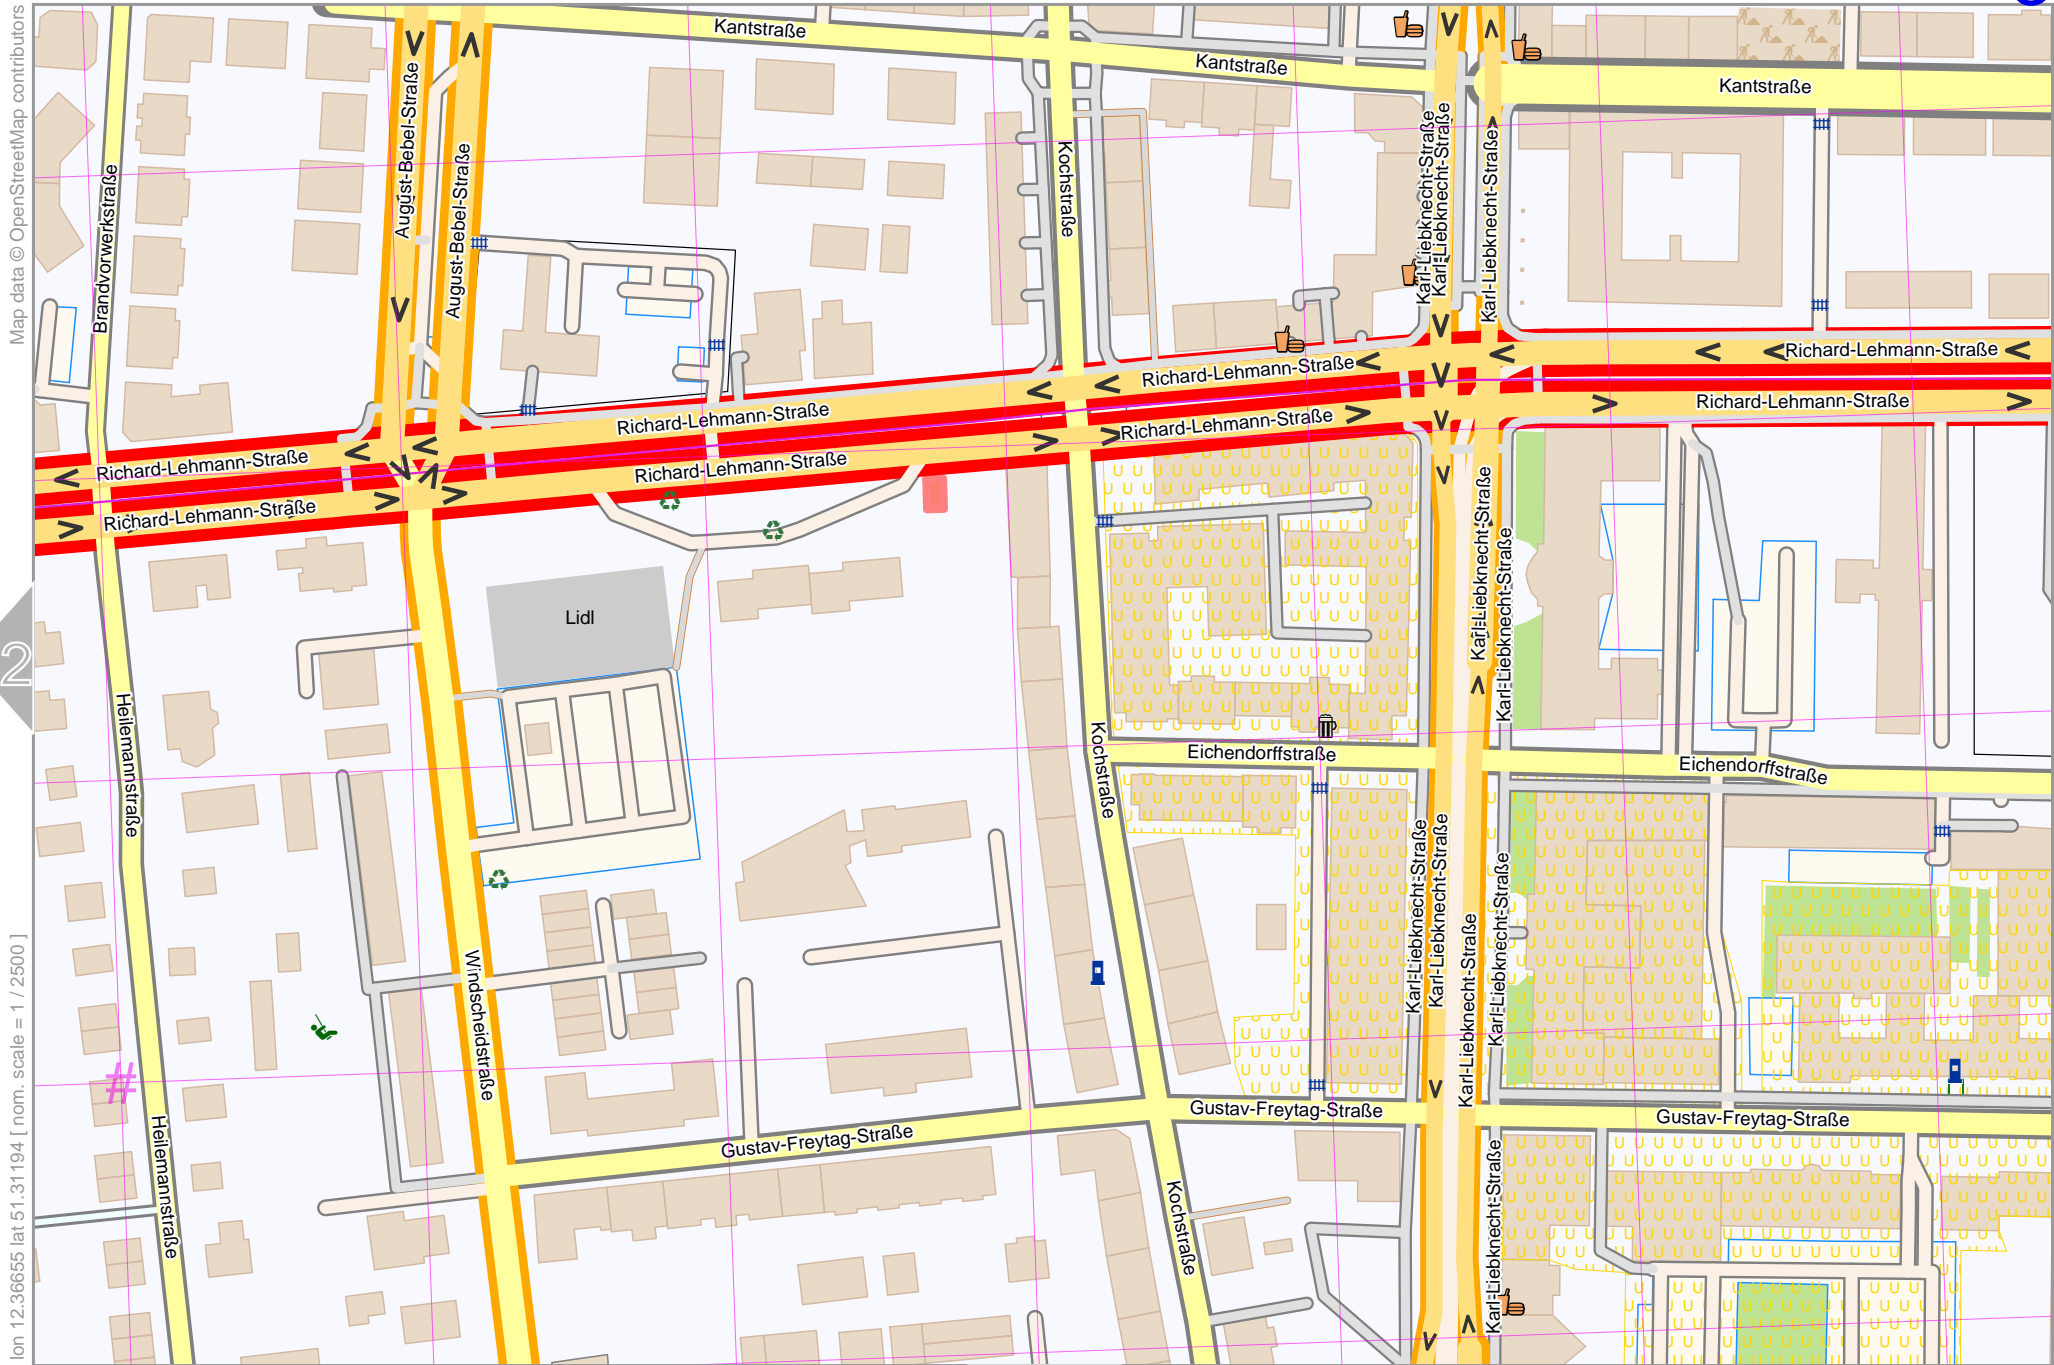

Map data © OpenStreetMap contributors

lon 12.36655 lat 51.31194 [nom. scale = 1 / 2500]

lon 12.37612 lat 51.31598

pdfmap_20220522_094626_WaldMrklbrgCnnwzt_12.3665_51.3078_354.pdf

2

5

UTM: 33 U easting 316.50 km northing 5687.90 km
UTM-Grid-width = 100m