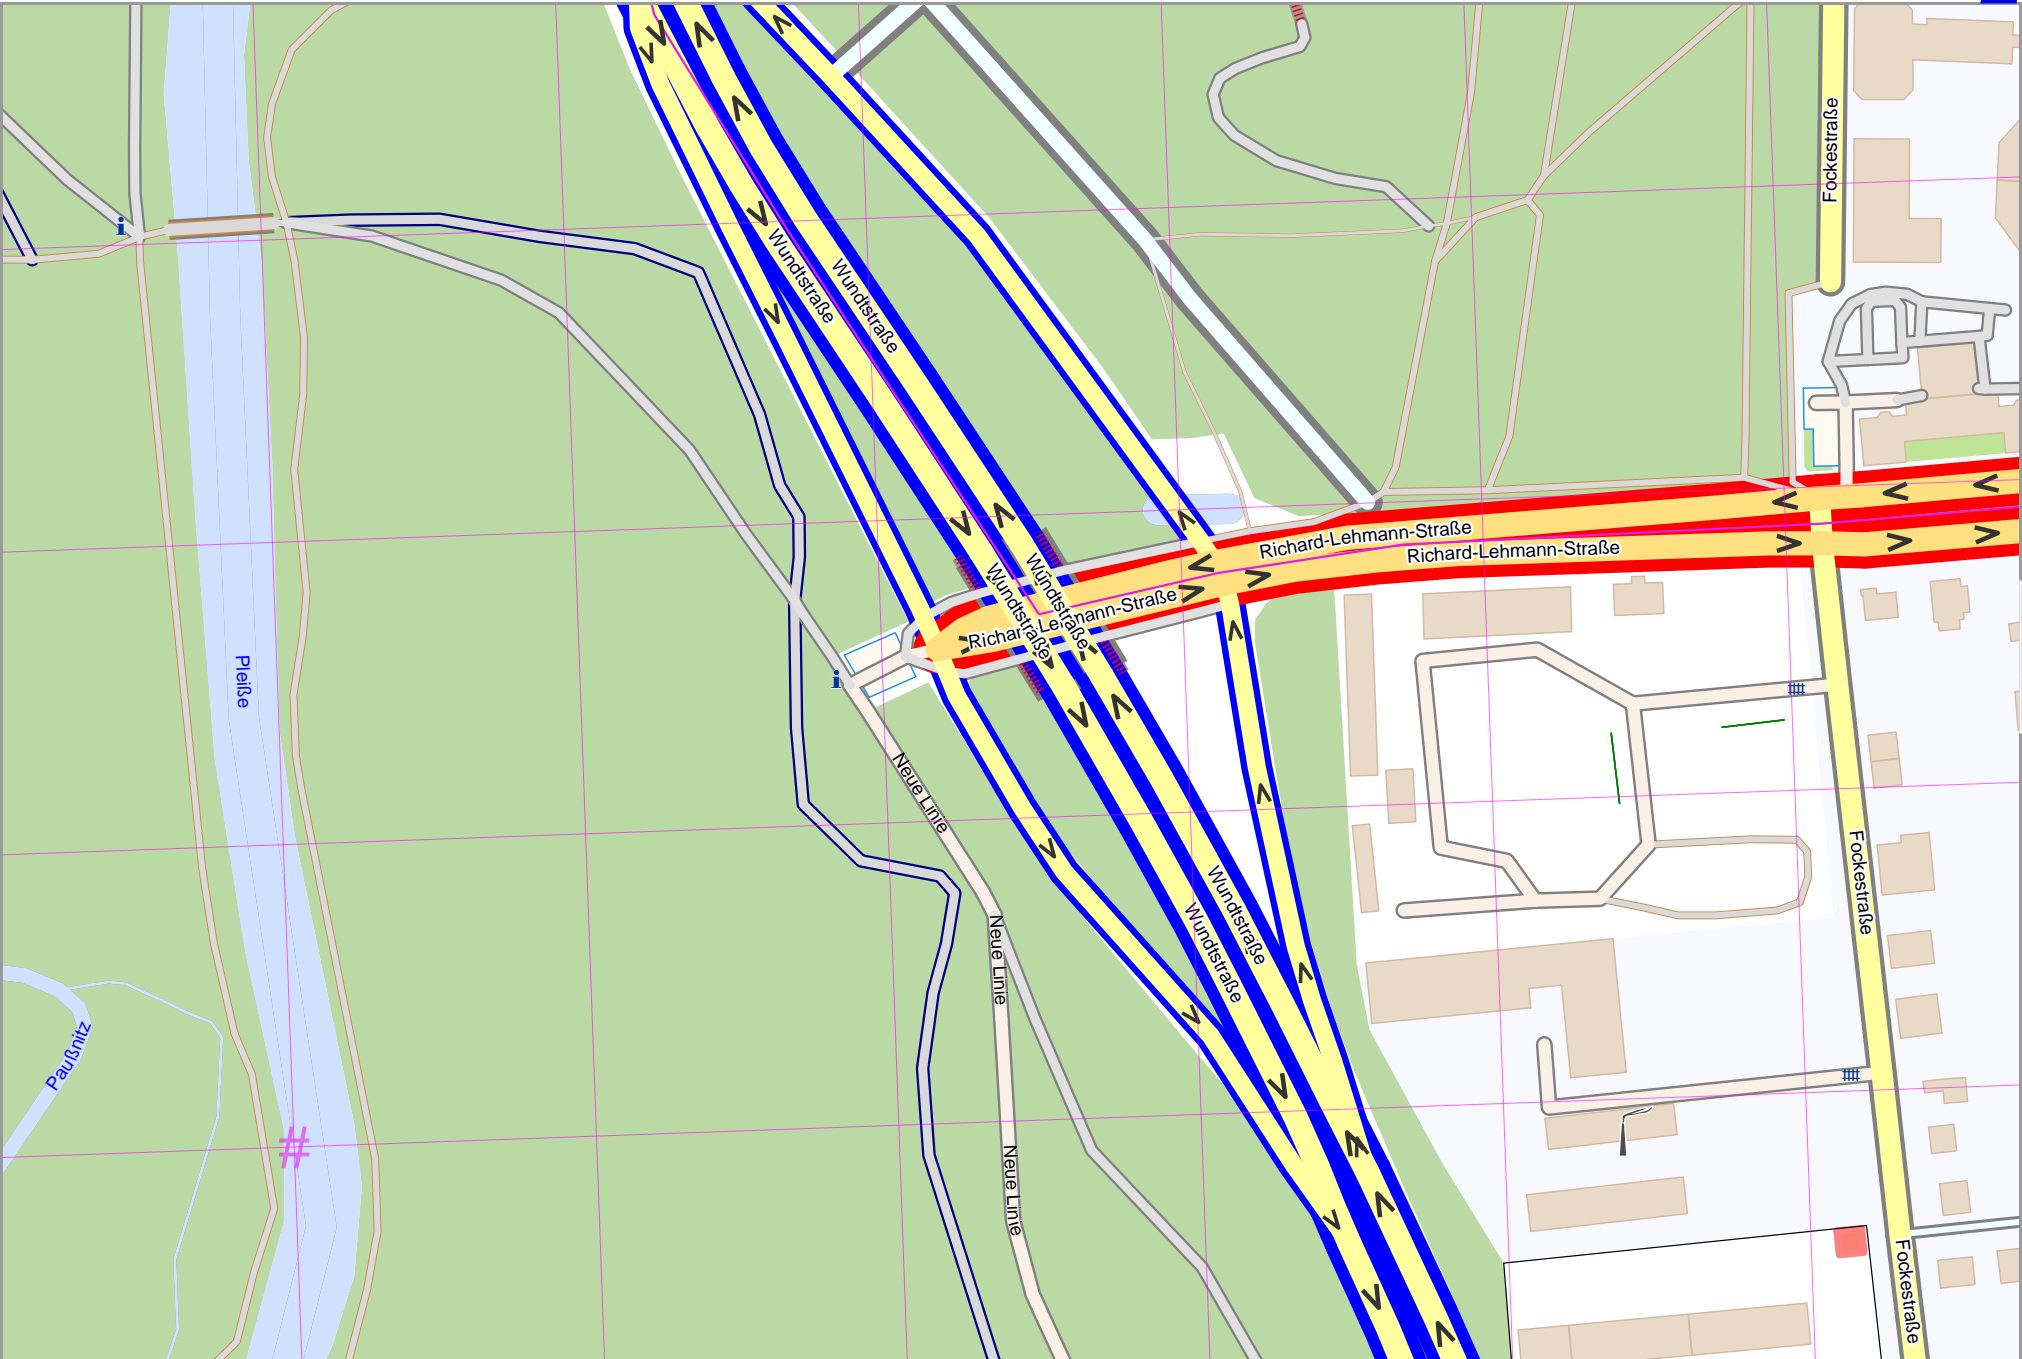

WaldMrklbrgCnnwtz

lon 12.37612 lat 51.31598

Map data © OpenStreetMap contributors

pdfmap_20220522_094626_WaldMrklbrgCnnwtz_12.3665_51.3078_354.pdf

lon 12.35698 lat 51.29980
[nom. scale = 1 / 10000]

WaldMrklbrgCnnwtz

Map data © OpenStreetMap contributors

lon 12.35698 lat 51.31194 [nom. scale = 1 / 2500]

lon 12.36655 lat 51.31598

3

slfmap_20220522_094626_WaldMrklbrgCnnwtz_12.3665_51.3078_354.pdf

UTM: 33 U easting 315.90 km northing 5687.90 km
UTM-Grid-width = 100m

lon 12.36655 lat 51.31194

stlmap_20220522_094626_WaldMrklbrgCnnwtz_12.3665_51.3078_354.pdf

Map data © OpenStreetMap contributors

lon 12.36655 lat 51.30789 [nom. scale = 1 / 2500]

lon 12.37612 lat 51.31194