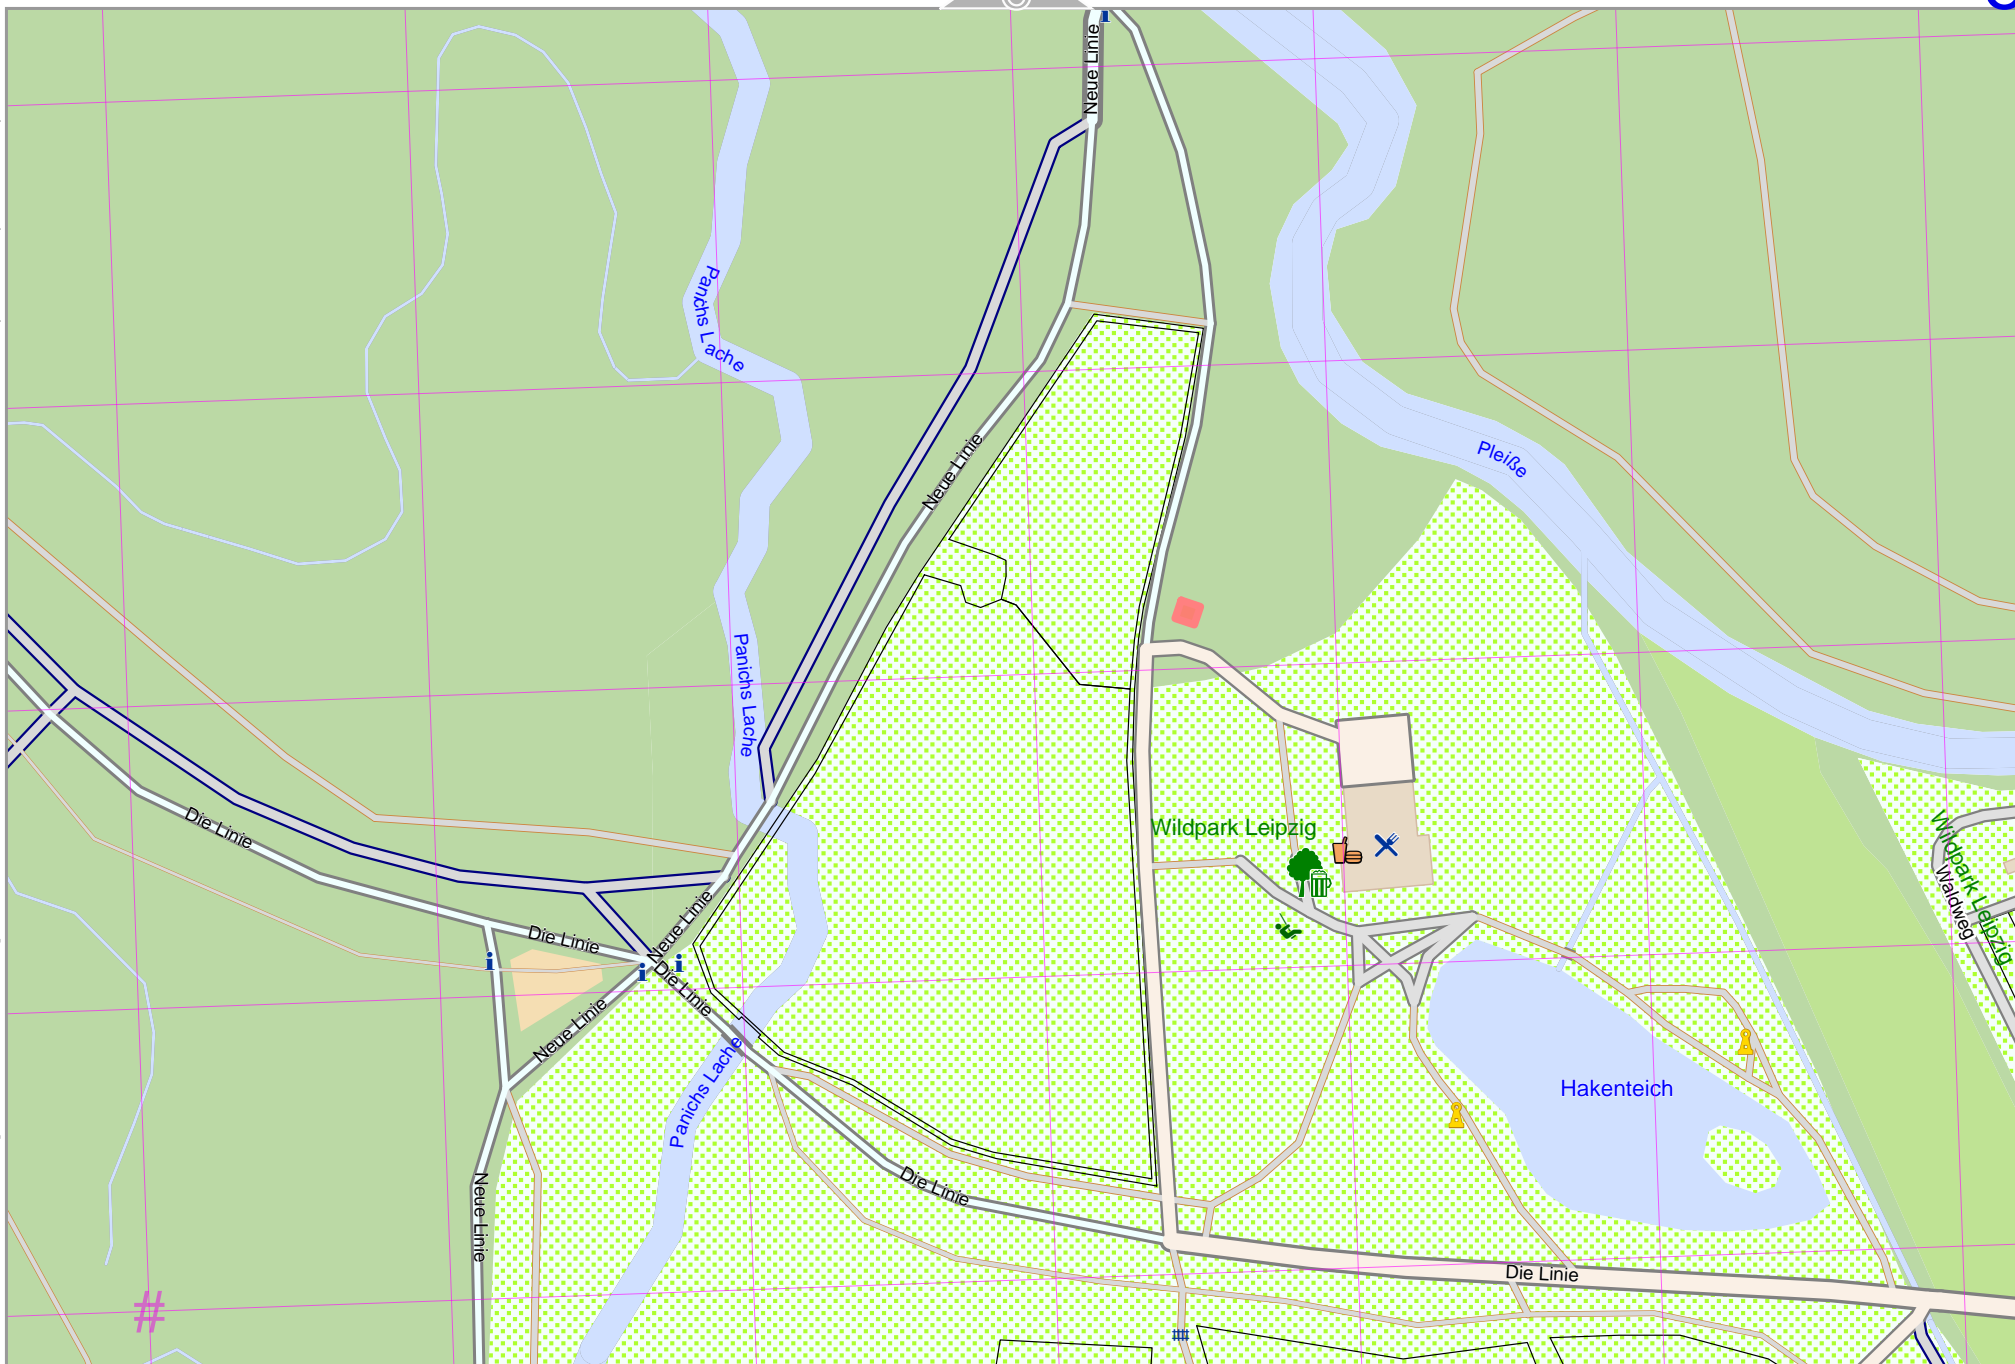

8

Map data © OpenStreetMap contributors

lon 12.36655 lat 51.30385 [nom. scale = 1 / 2500]

lon 12.37612 lat 51.30789

pdfmap_20220522_094626_WaldMrklbrgCnnwzt_12.3665_51.3078_354.pdf

UTM: 33 U easting 316.50 km northing 5687.00 km
UTM-Grid-width = 100m

Map data © OpenStreetMap contributors

lon 12.35698 lat 51.29980 [nom. scale = 1 / 2500]

lon 12.36655 lat 51.30385

st/mmap_20220522_094626_WaldMrklbrgCnnwtz_12.3665_51.3078_354.pdf

UTM: 33 U easting 315.80 km northing 5686.50 km
UTM-Grid-width = 100m

Map data © OpenStreetMap contributors

lon 12.36655 lat 51.29980 [nom. scale = 1 / 2500]

UTM: 33 U easting 316.50 km northing 5686.50 km
UTM-Grid-width = 100m

lon 12.37612 lat 51.30385

pdfmap_20220522_094626_WaldMrklbrgCnnwzt_12.3665_51.3078_354.pdf