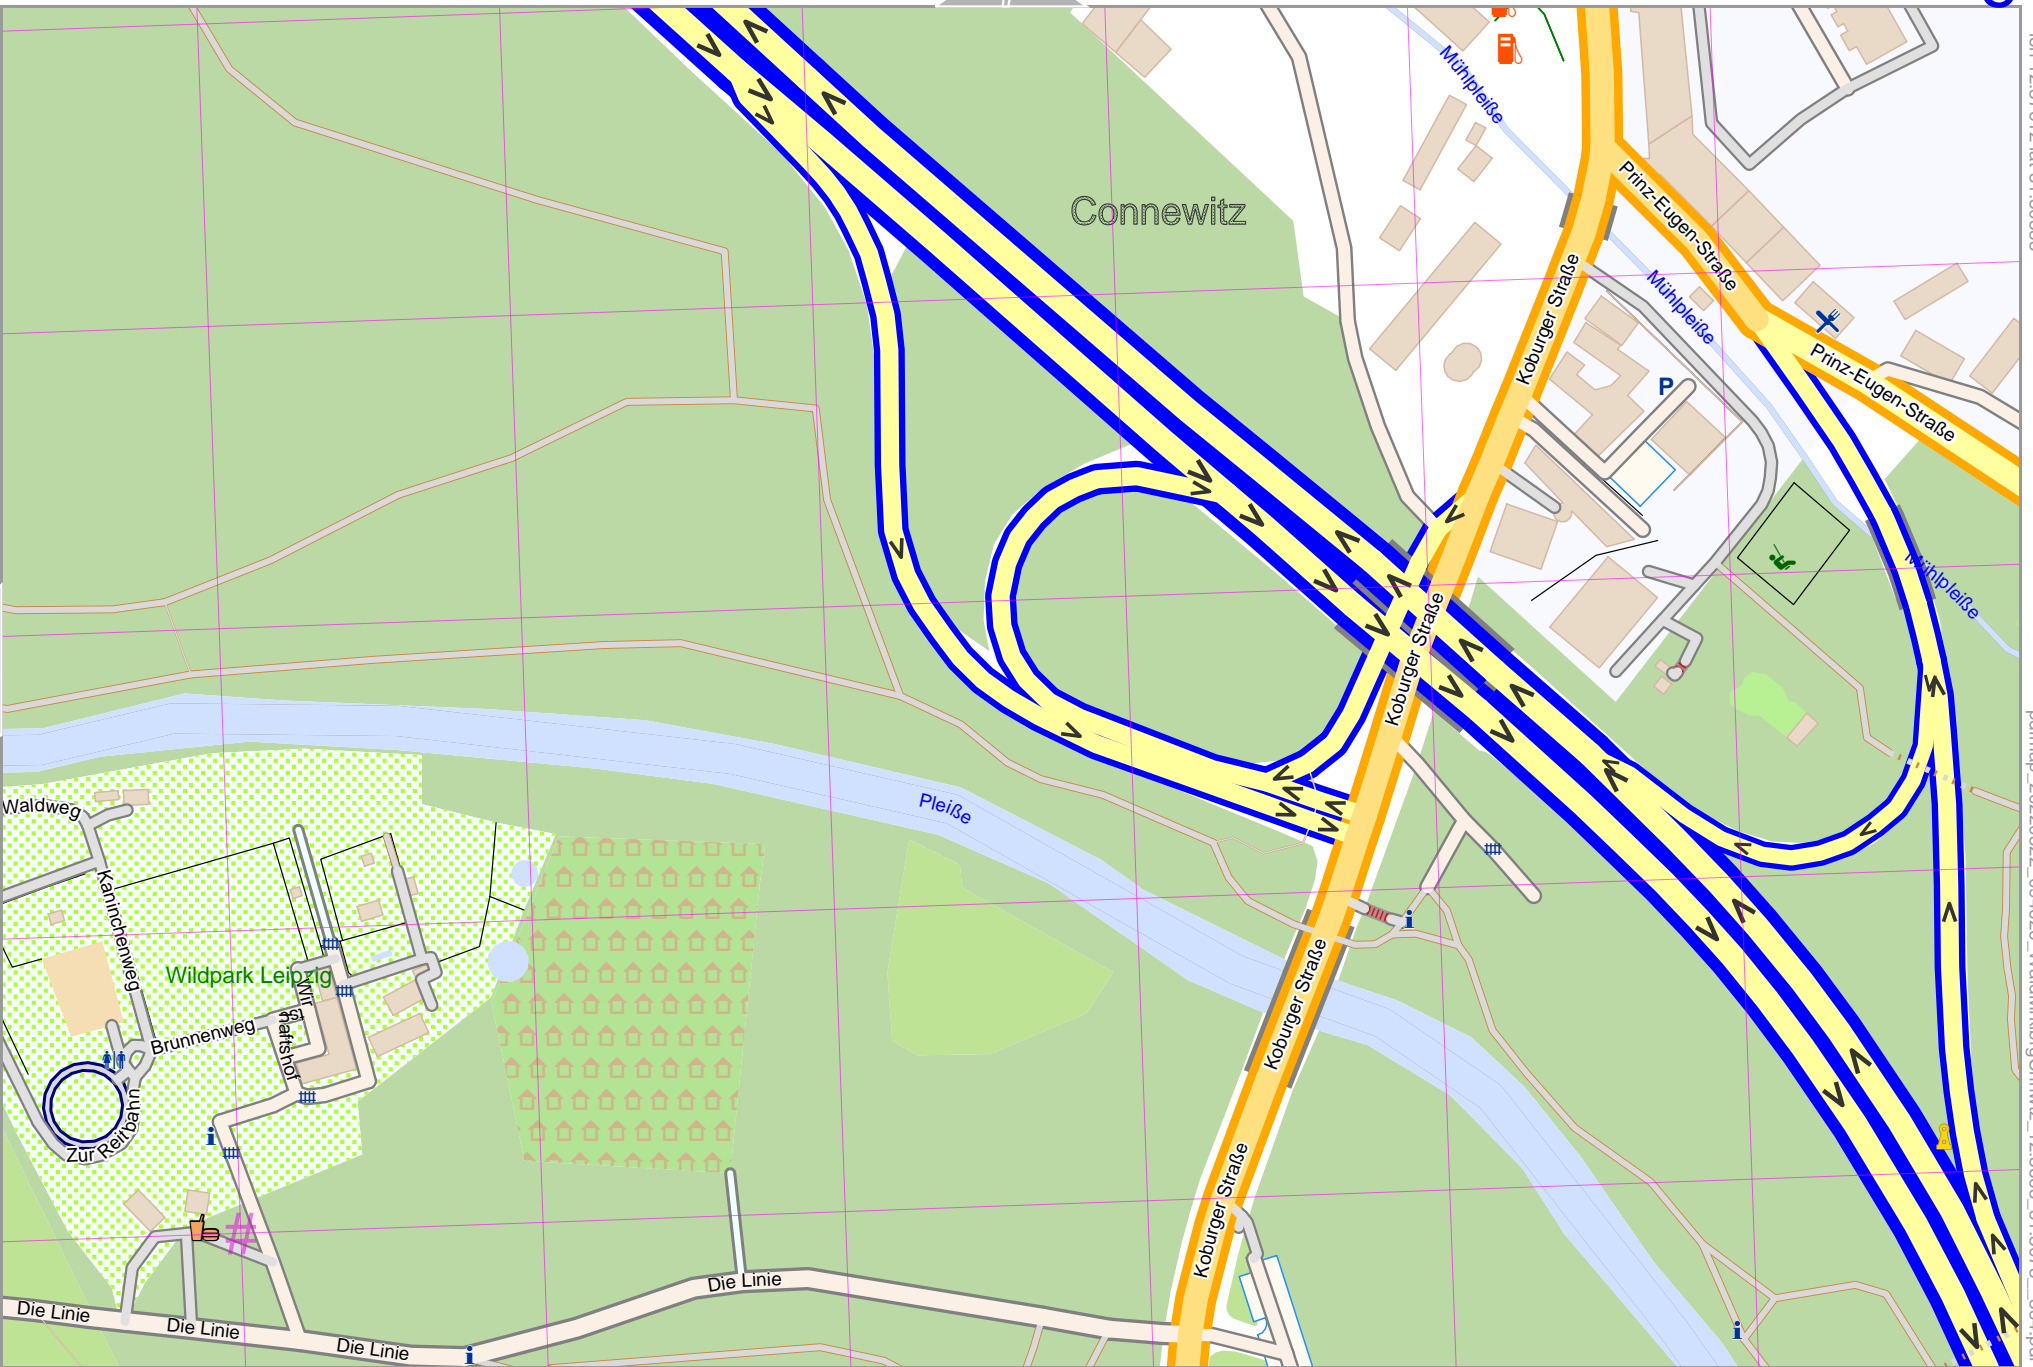

Map data © OpenStreetMap contributors

lon 12.35698 lat 51.29980 [nom. scale = 1 / 2500]

lon 12.36655 lat 51.30385

st/mmap_20220522_094626_WaldMrklbrgCnnwtz_12.3665_51.3078_354.pdf

UTM: 33 U easting 315.80 km northing 5686.50 km
UTM-Grid-width = 100m

Map data © OpenStreetMap contributors

lon 12.36655 lat 51.29980 [nom. scale = 1 / 2500]

UTM: 33 U easting 316.50 km northing 5686.50 km
UTM-Grid-width = 100m

lon 12.37612 lat 51.30385

pdfmap_20220522_094626_WaldMrklbrgCnnwzt_12.3665_51.3078_354.pdf