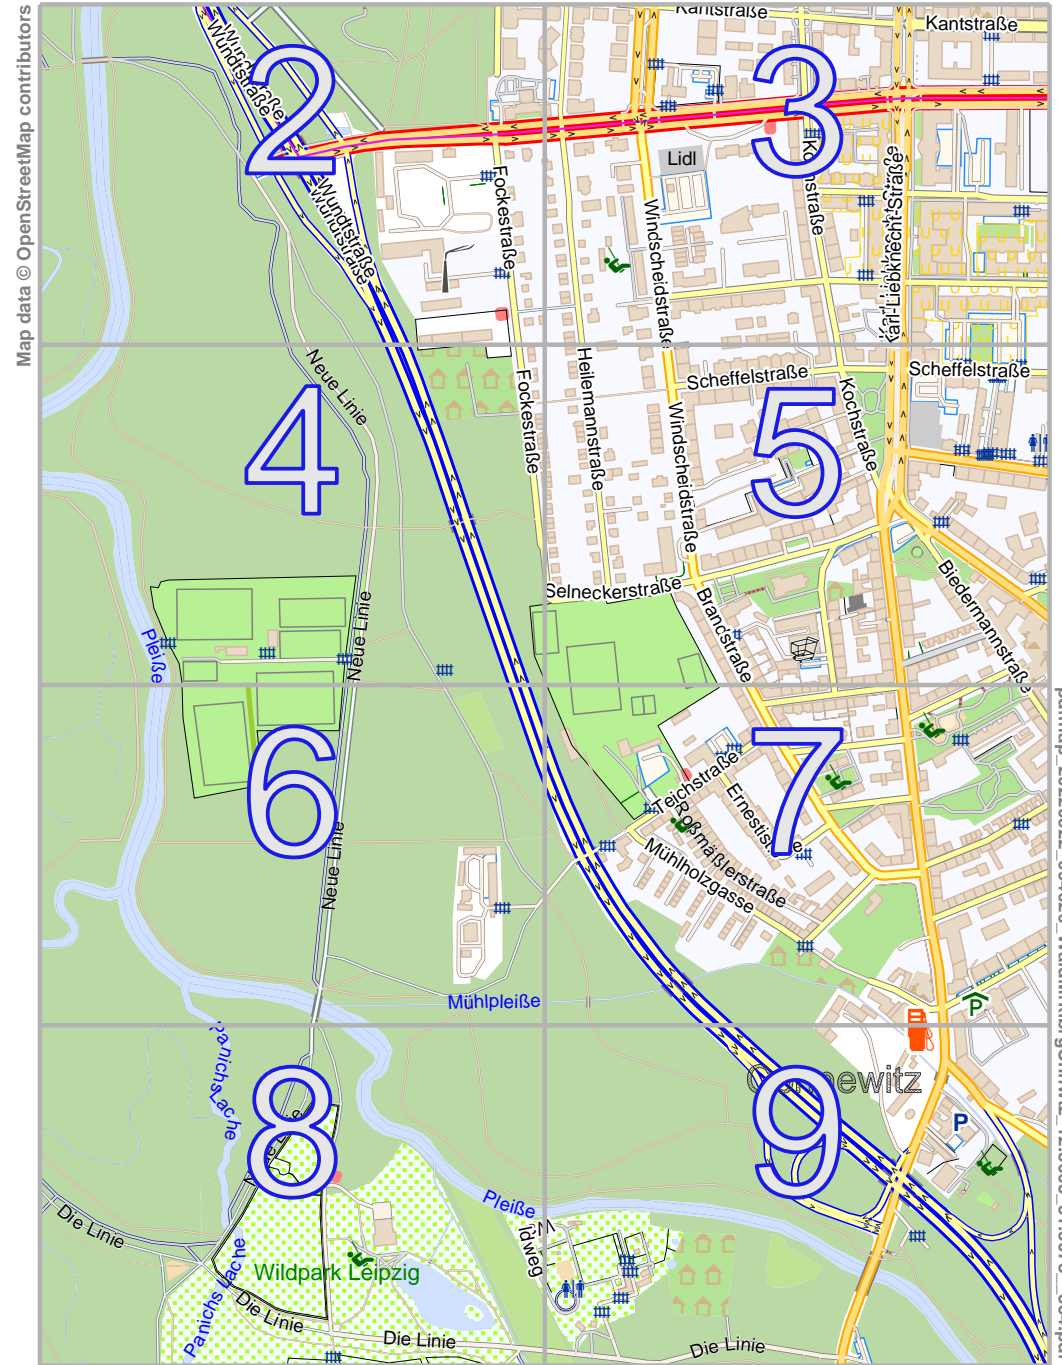

WaldMrklbrgCnnwtz

lon 12.37612 lat 51.31598

Map data © OpenStreetMap contributors

pdfmap_20220522_094626_WaldMrklbrgCnnwtz_12.3665_51.3078_354.pdf

lon 12.35698 lat 51.29980
[nom. scale = 1 / 10000]

WaldMrklbrgCnnwtz

lon 12.36655 lat 51.31194

stlmap_20220522_094626_WaldMrklbrgCnnwtz_12.3665_51.3078_354.pdf

Map data © OpenStreetMap contributors

lon 12.36655 lat 51.30789 [nom. scale = 1 / 2500]

lon 12.37612 lat 51.31194

Map data © OpenStreetMap contributors

lon 12.35698 lat 51.29980 [nom. scale = 1 / 2500]

lon 12.36655 lat 51.30385

st/mmap_20220522_094626_WaldMrklbrgCnnwtz_12.3665_51.3078_354.pdf

UTM: 33 U easting 315.80 km northing 5686.50 km
UTM-Grid-width = 100m

Map data © OpenStreetMap contributors

lon 12.36655 lat 51.29980 [nom. scale = 1 / 2500]

UTM: 33 U easting 316.50 km northing 5686.50 km
UTM-Grid-width = 100m

lon 12.37612 lat 51.30385

pdfmap_20220522_094626_WaldMrklbrgCnnwzt_12.3665_51.3078_354.pdf