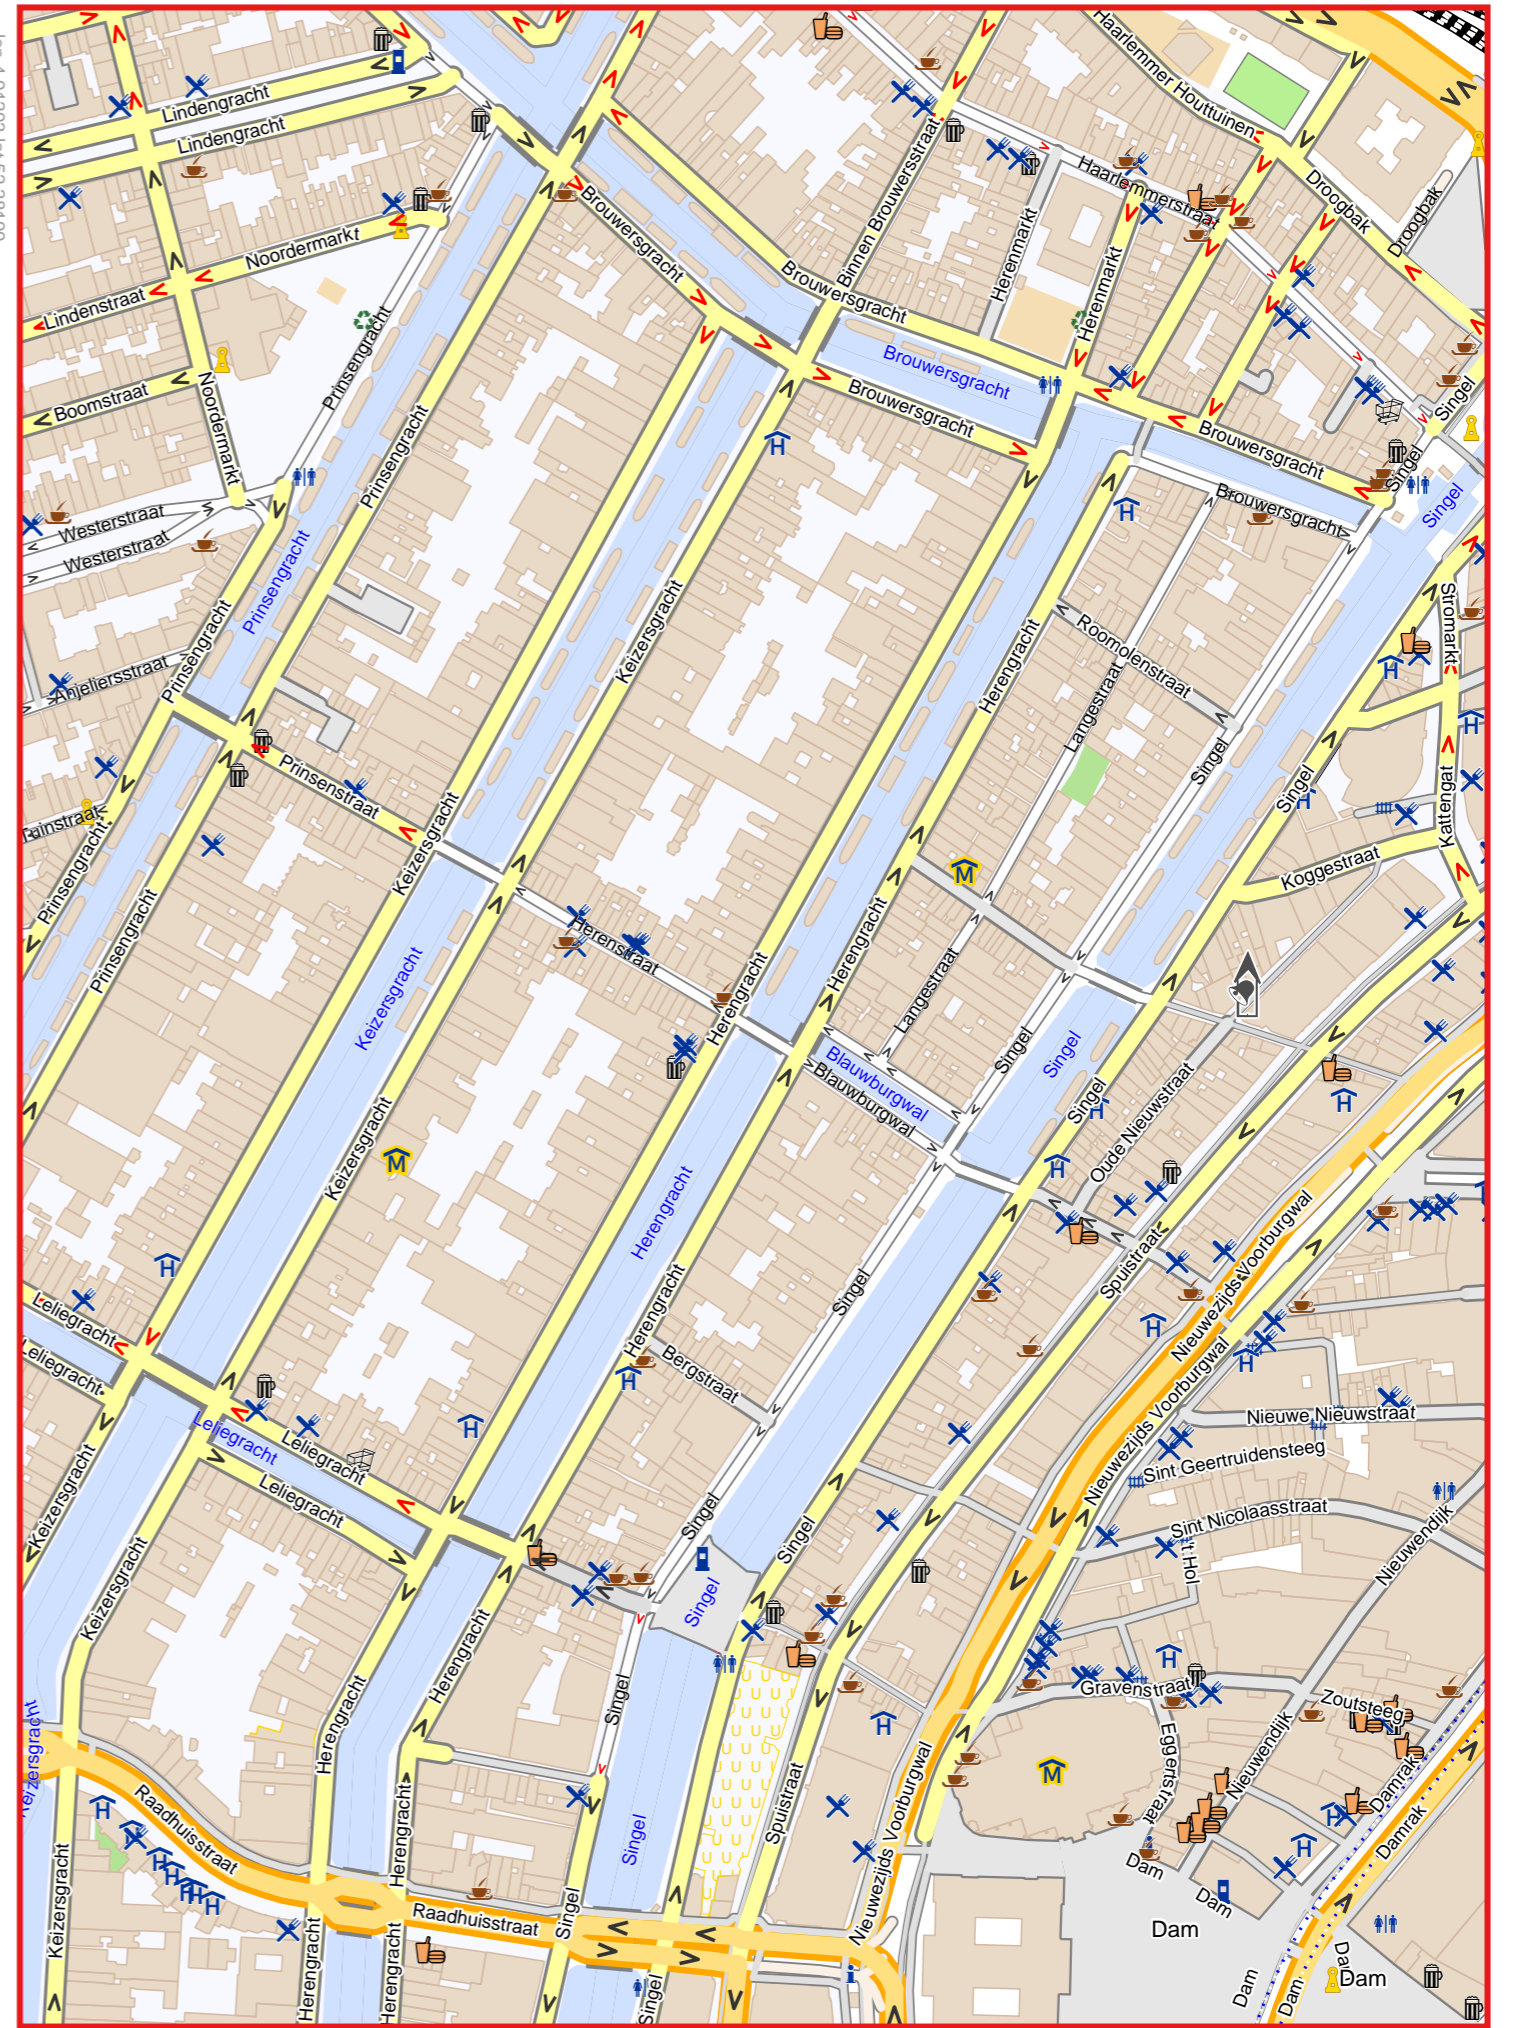

Map data © OpenStreetMap contributors

lon 4.88444 lat 52.35799 [ nom. scale = 1 / 100000 ]

0 100 m 500 m

www.milvusmap.eu © creative commons

lon 4.91293 lat 52.38199

lon 4.91293 lat 52.38199