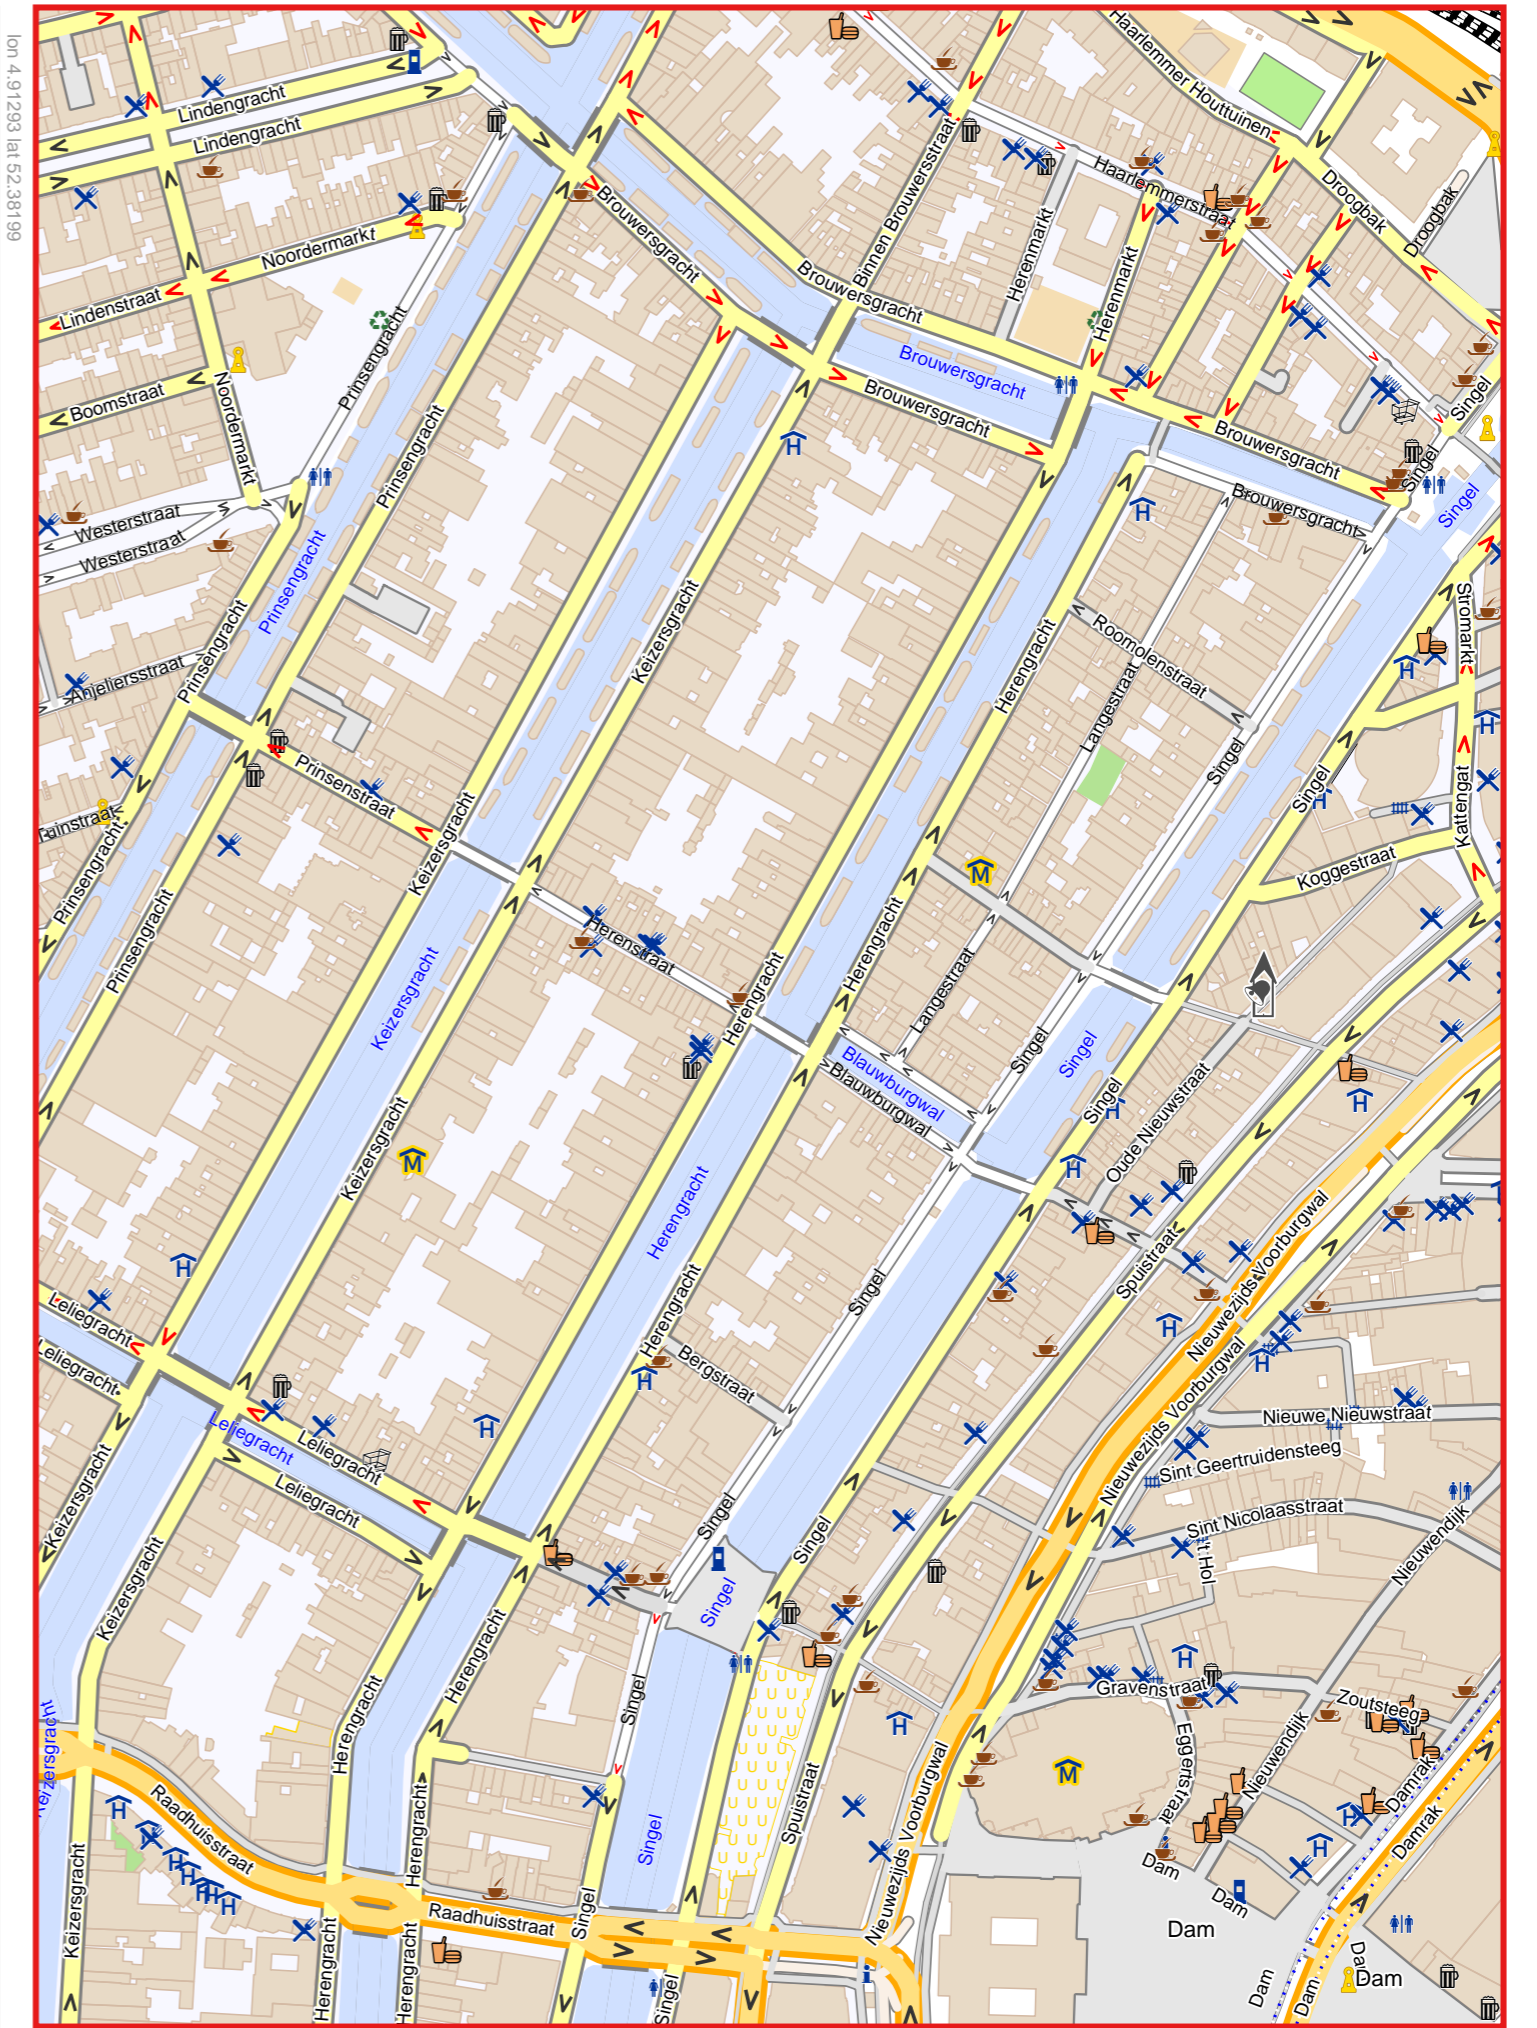

Map data © OpenStreetMap contributors

lon 4.88444 lat 52.35799 [nom. scale = 1 / 100000]

lon 4.91293 lat 52.38199