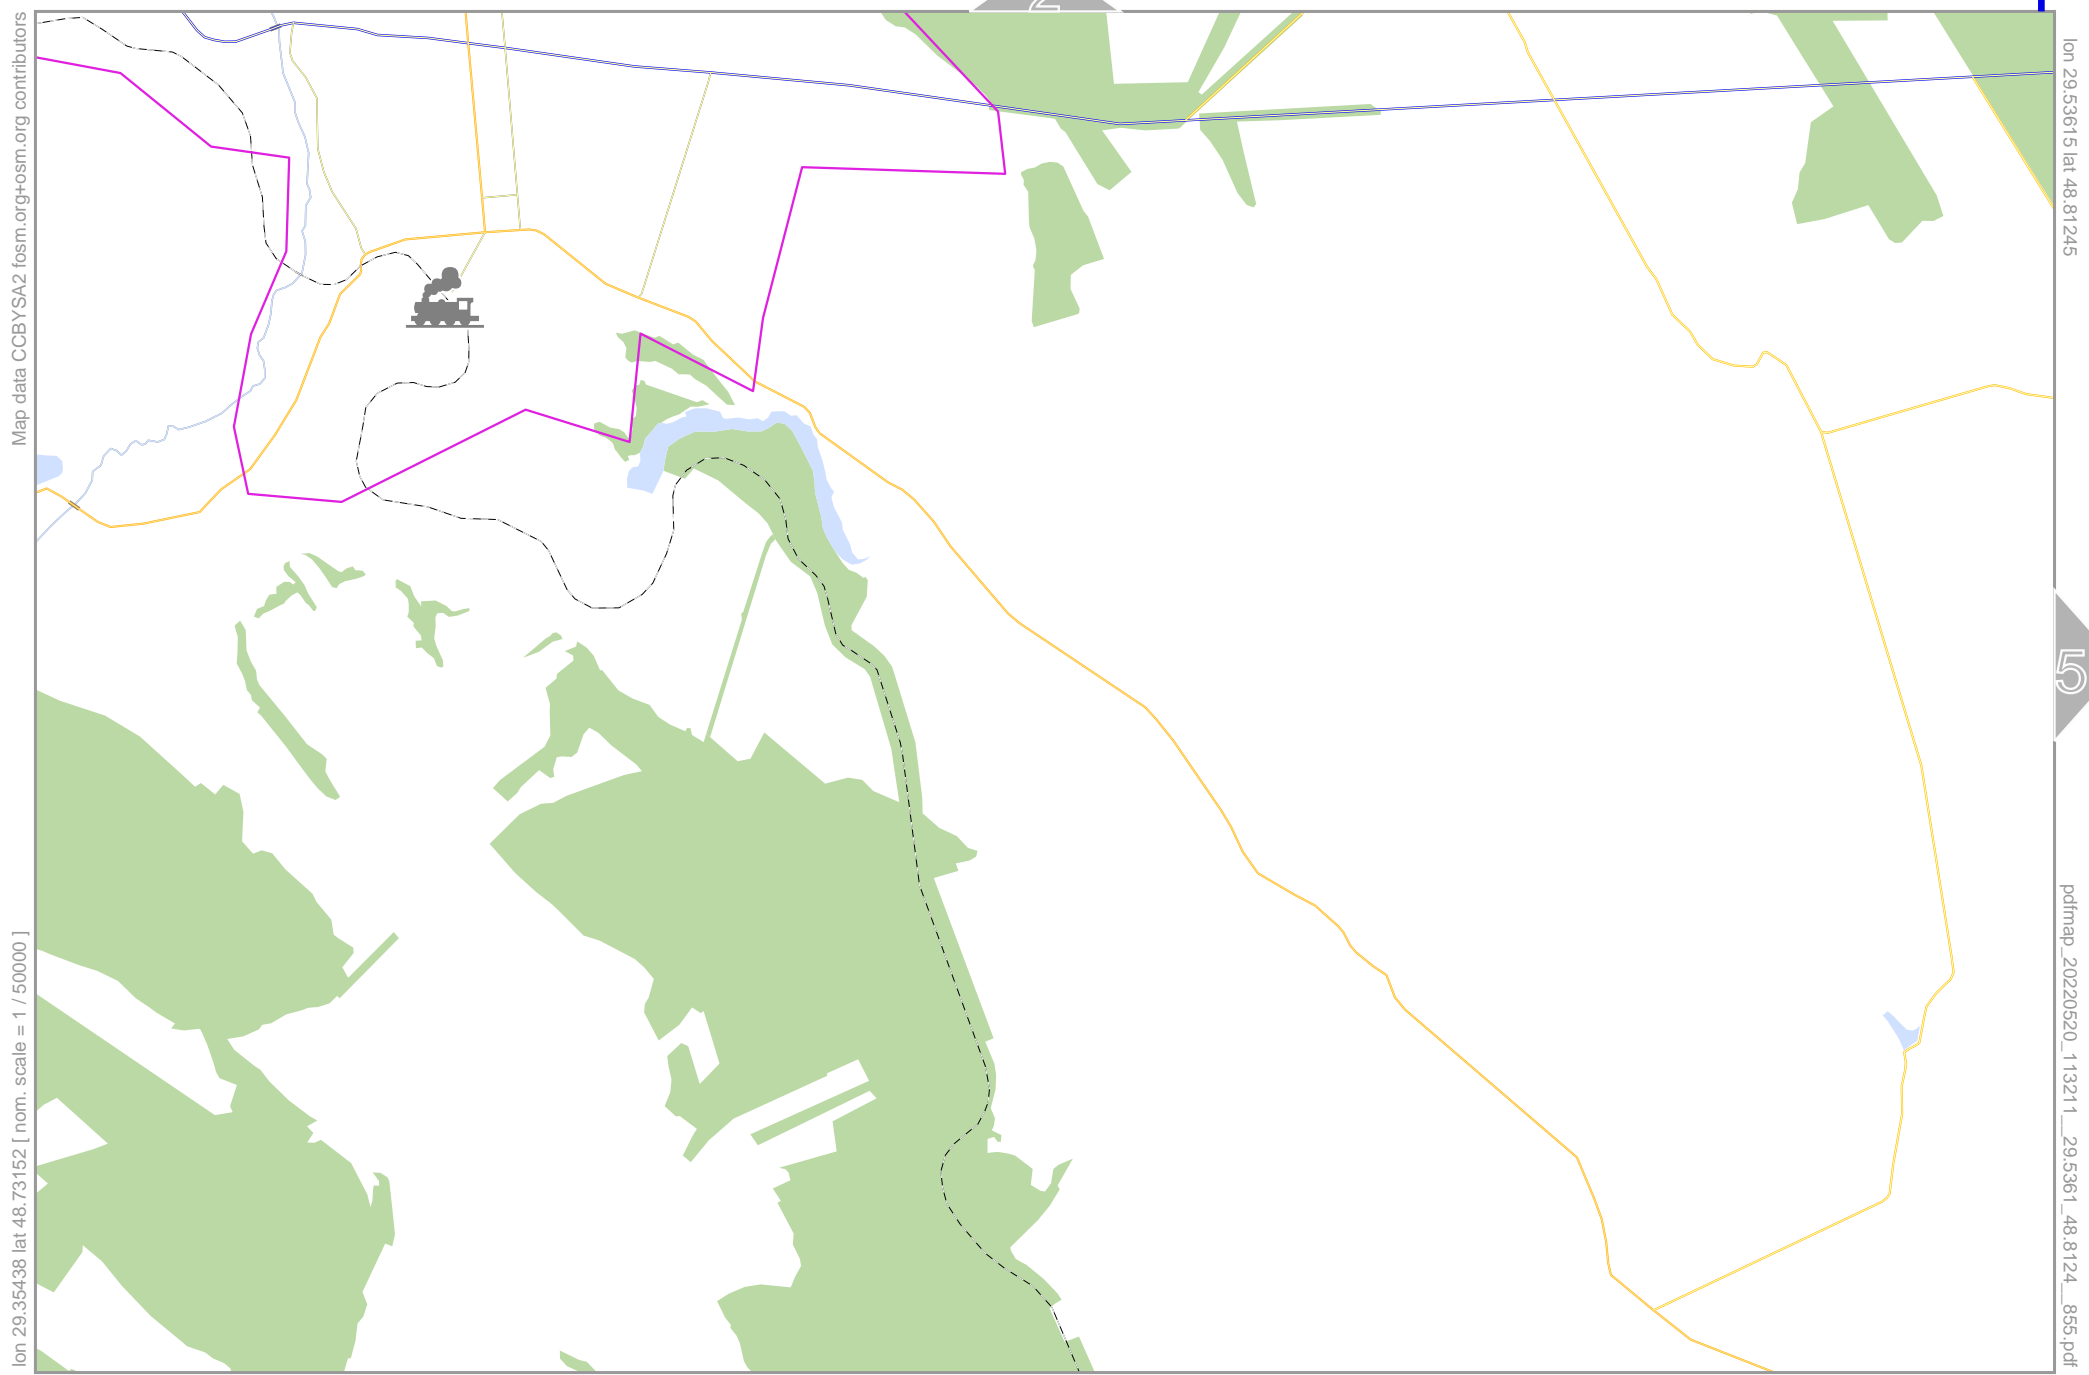

Map data © OpenStreetMap contributors

lon 29.35438 lat 48.81245 [nom. scale = 1 / 50000]

lon 29.53615 lat 48.89338

pdfmap_20220520_113211_29.5361_48.8124_855.pdf

0 1000 m 5000 m

4

3

Map data © CCBY-SA2 fcosm.org+osm.org contributors

lon 29.53615 lat 48.81245 [nom. scale = 1 / 50000]

Map data CCBY-SA2 fosc.m.org+osm.org contributors

lon 29.53615 lat 48.81245

lon 29.35438 lat 48.73152 [nom. scale = 1 / 50000]

pdfmap_20220520_113211_29.5361_48.8124_855.pdf

0 1000 m 5000 m

Map data CCBYSA2 fosc.m.org+osm.org contributors

0 1000 m 5000 m