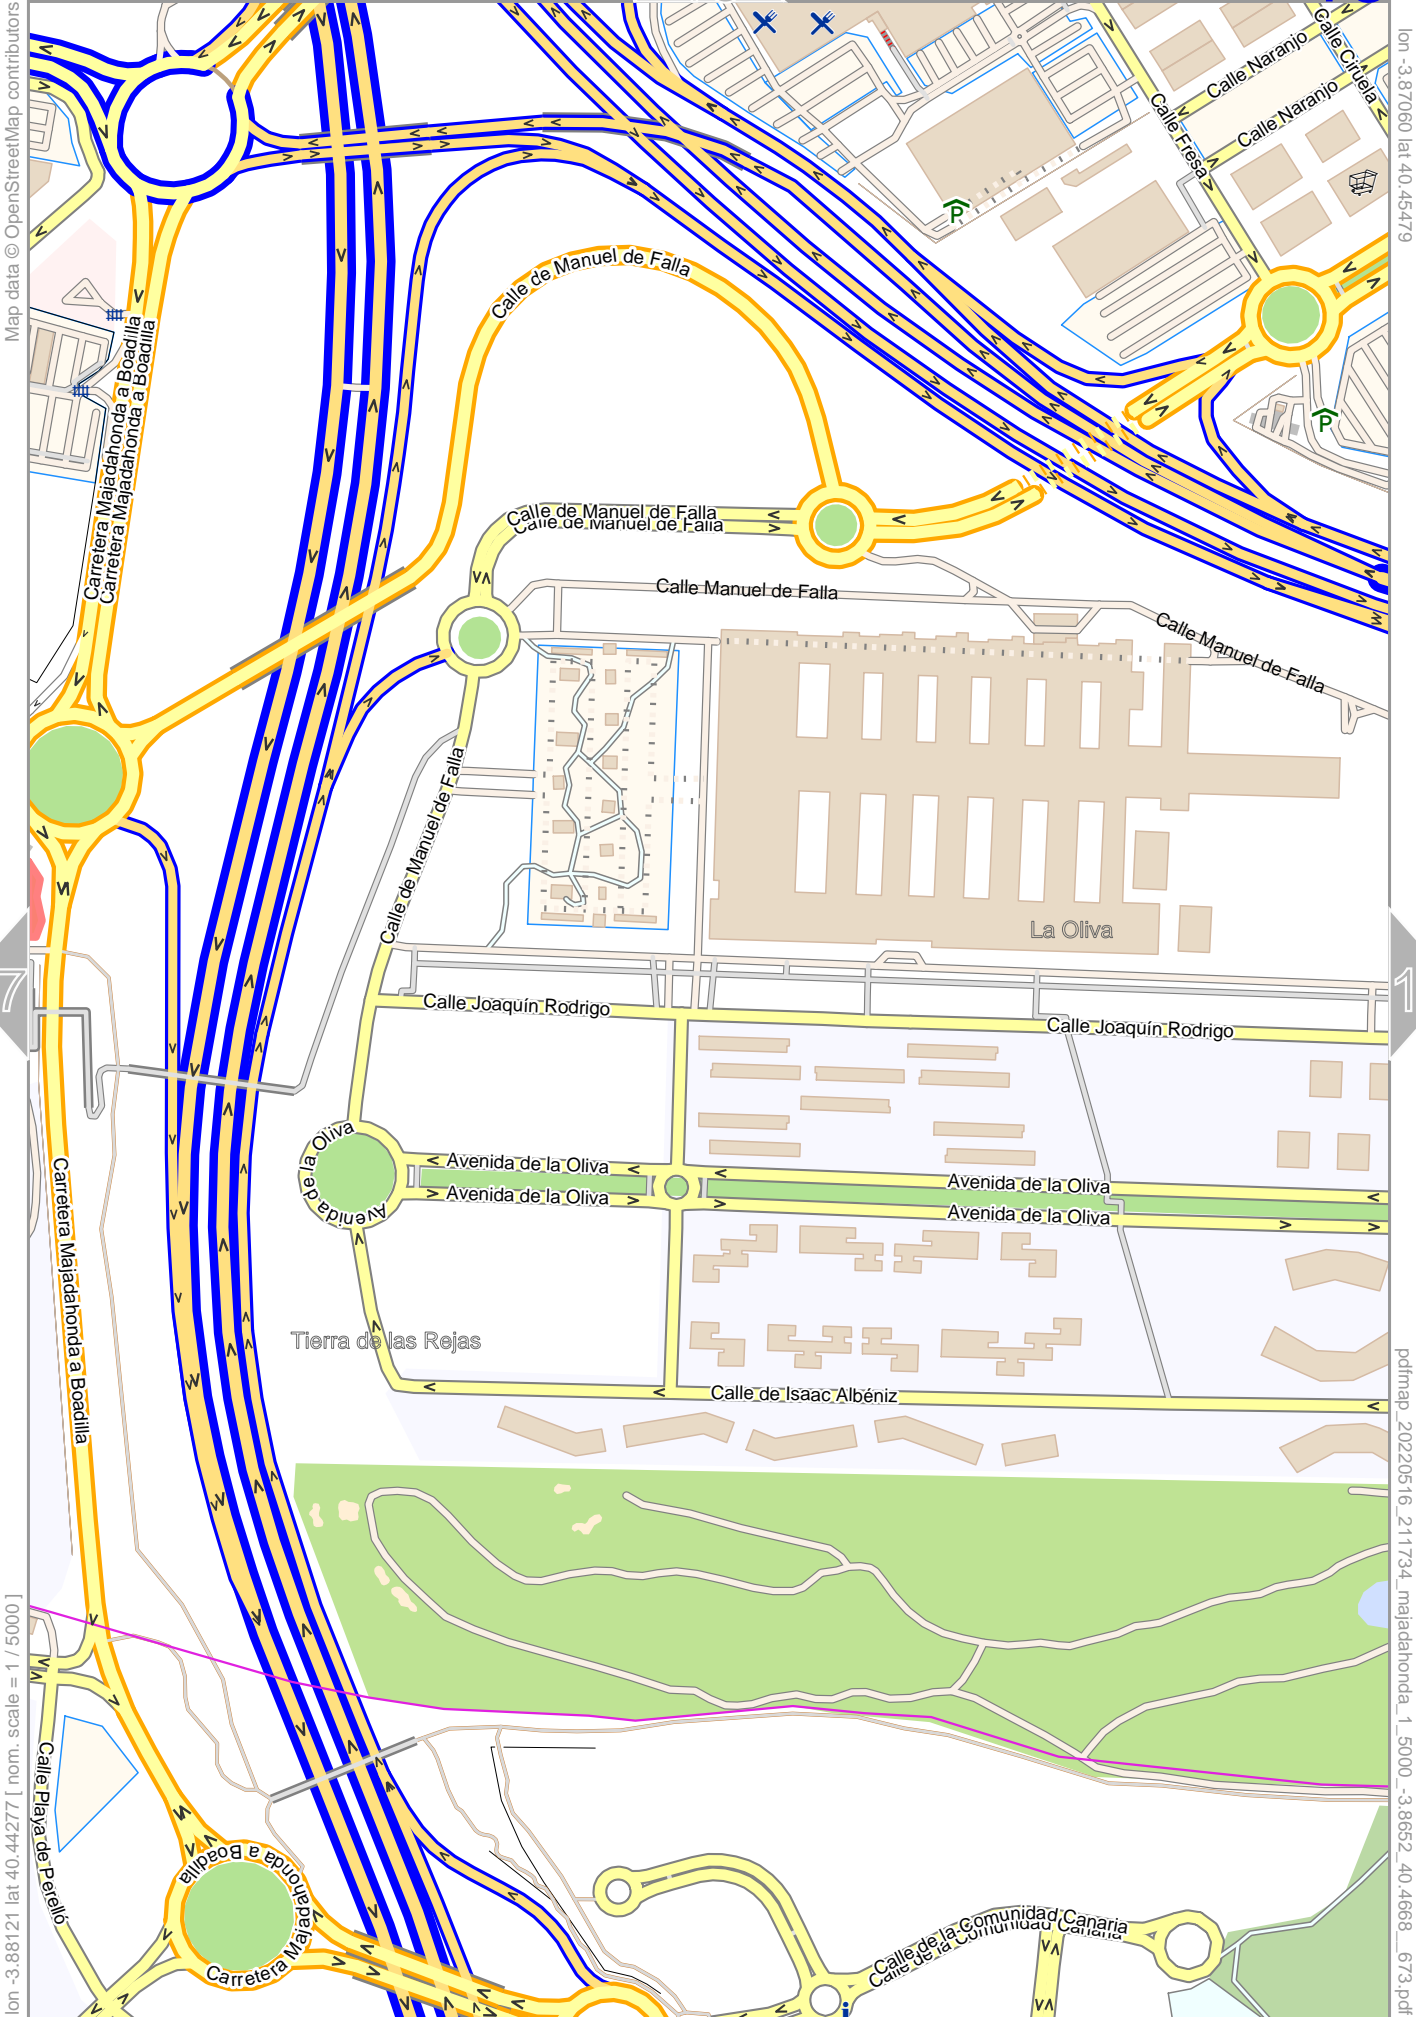

0 100 m 200 m

Map data © OpenStreetMap contributors

lon -3.83876 lat 40.46681

lon -3.84937 lat 40.45479 [norm. scale = 1 / 5000]

pdfmap_20220516_211734_majadahonda_1_5000_-3.8652_40.4668_673.pdf

0 100 m 200 m