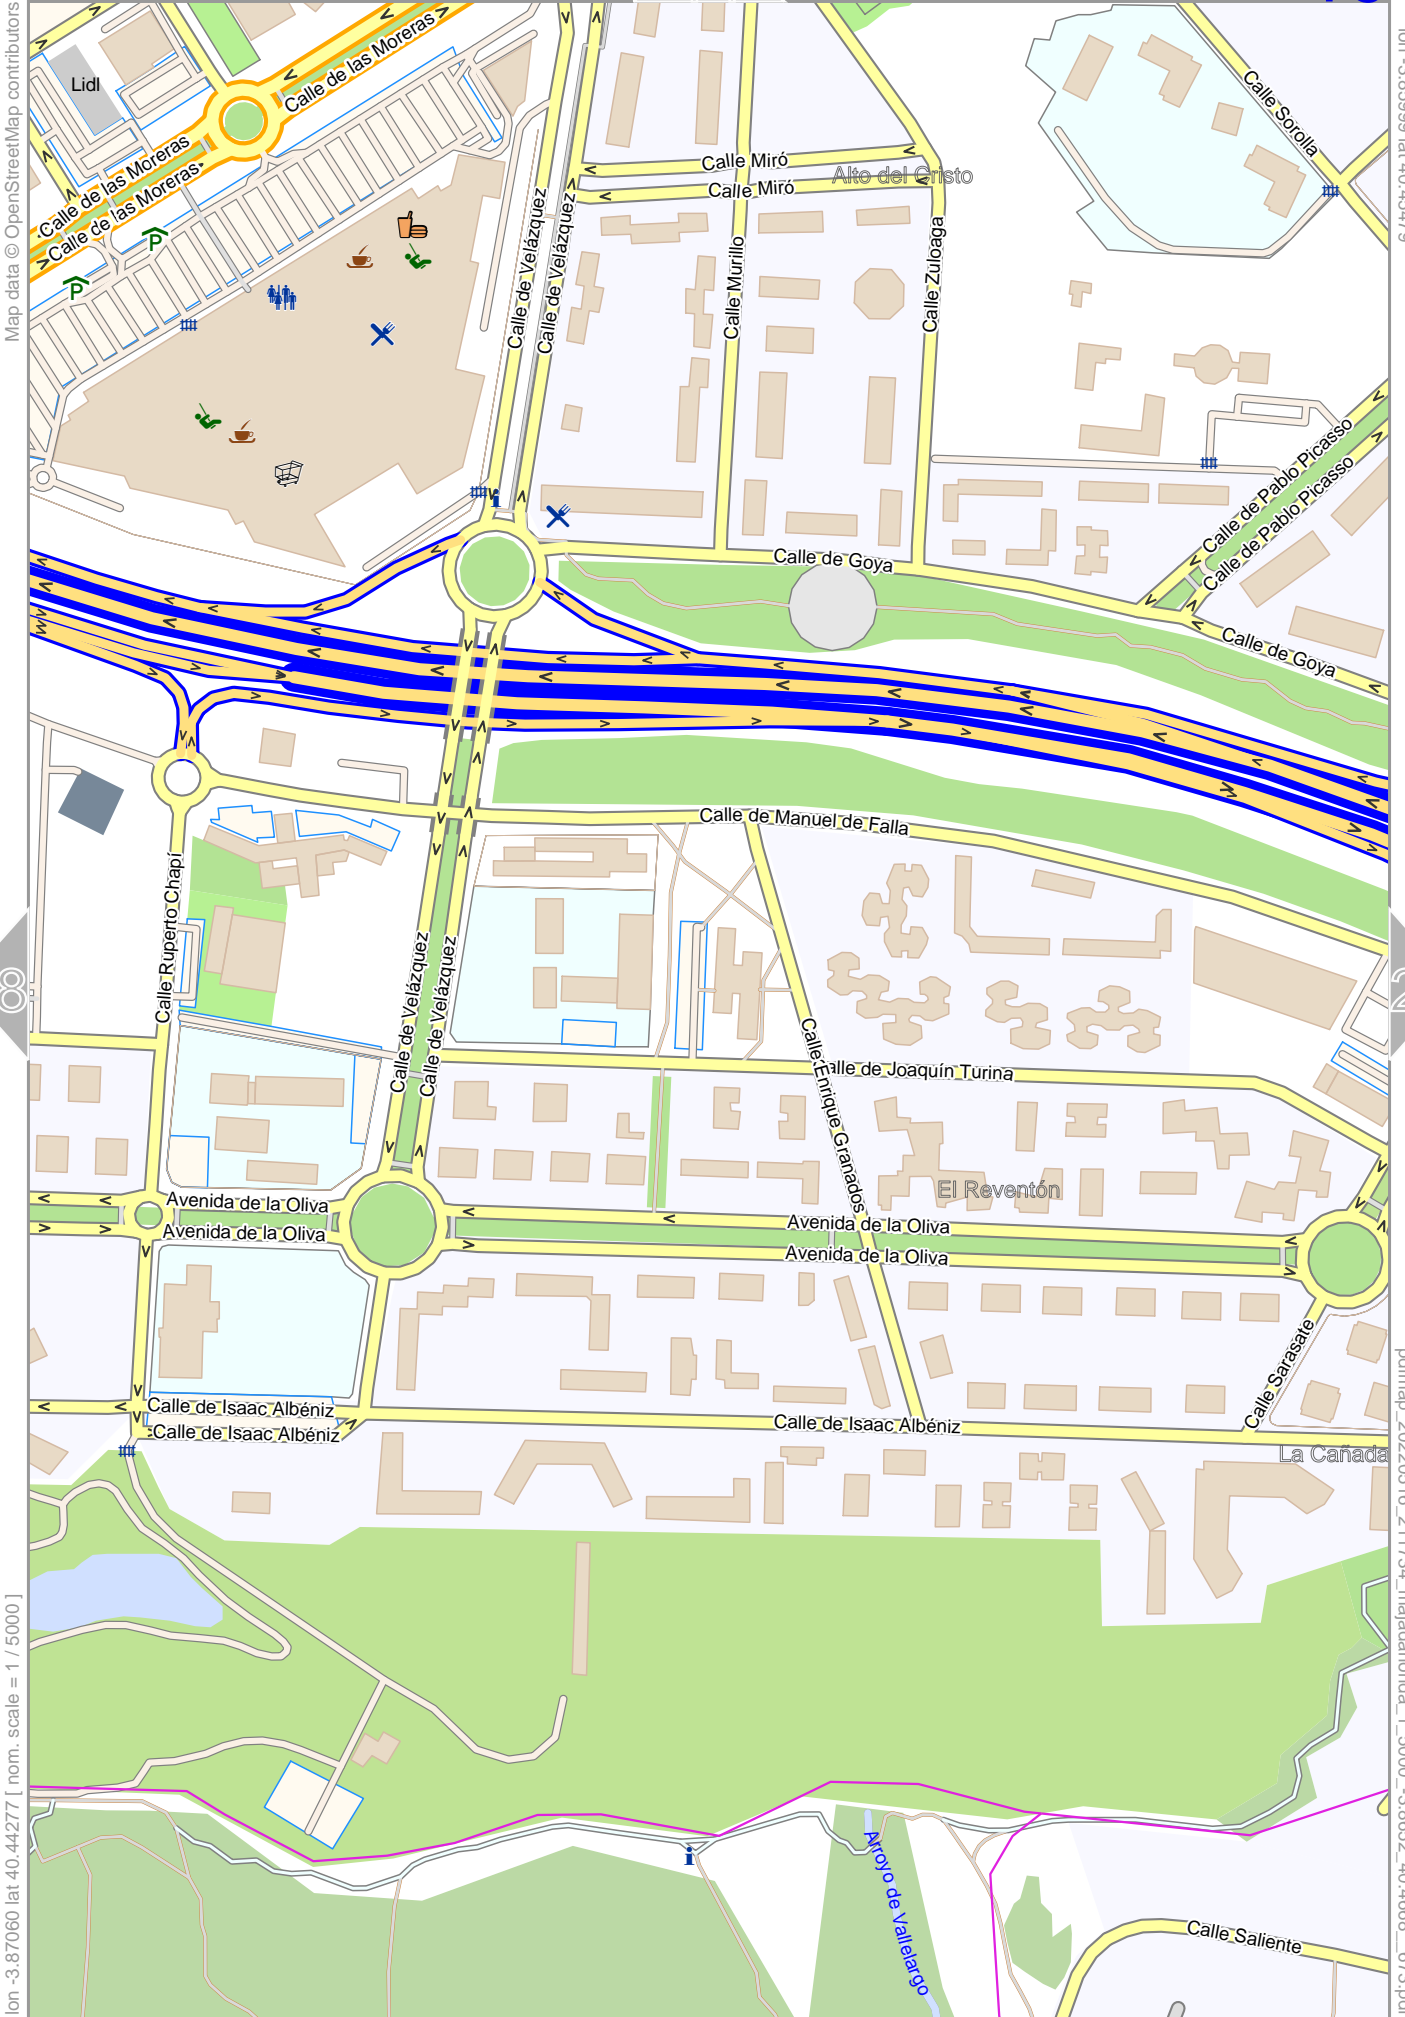

0 100 m 200 m

Map data © OpenStreetMap contributors

lon -3.83876 lat 40.46681

lon -3.84937 lat 40.45479 [norm. scale = 1 / 5000]

pdfmap_20220516_211734_majadahonda_1_5000_-3.8652_40.4668_673.pdf

0 100 m 200 m

Map data © OpenStreetMap contributors

lon -3.87060 lat 40.45479

17

19

[lon -3.88121 lat 40.44277] nom. scale = 1 / 5000

pdfmap, 20220516, 211734, majadahonda_1_5000, -3.8652, 40.4668, 673.pdf

0 100 m 200 m

Map data © OpenStreetMap contributors