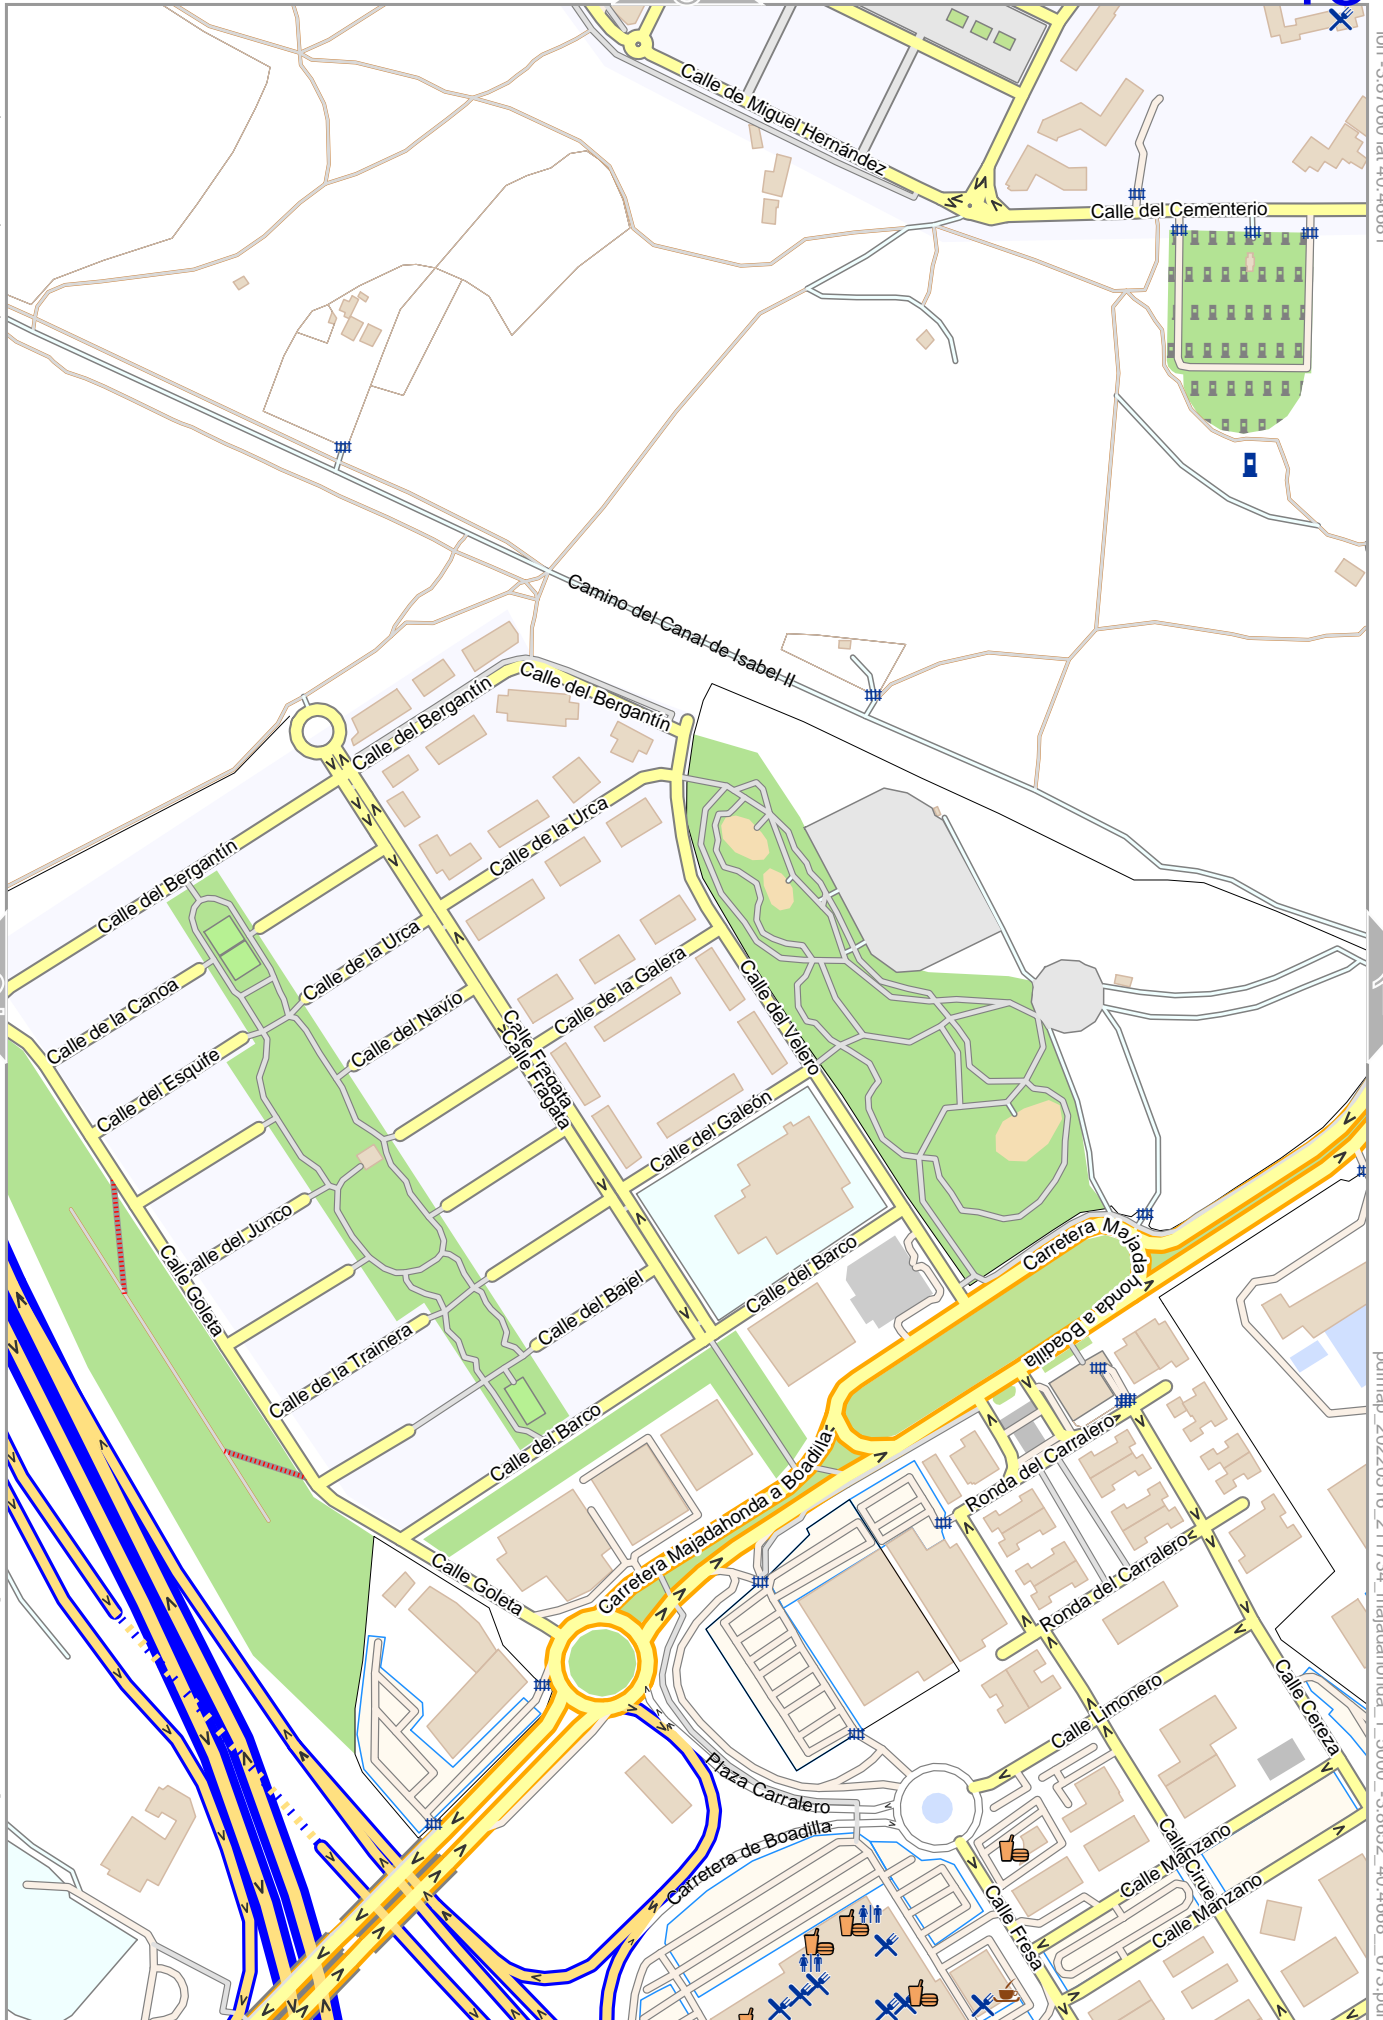

lon -3.85999 lat 40.47894

pdfmap_20220516_211734_majadahonda_1_5000_-3.8652_40.4668_673.pdf

lon -3.87060 lat 40.46681 [nom. scale = 1 / 50000]

0 100 m 200 m

Map data © OpenStreetMap contributors

lon -3.83876 lat 40.47894

lon -3.84937 lat 40.46681 [nom. scale = 1 / 5000]

pdfmap, 20220516, 2.11734, majadahonda_1_5000, -3.8652, 40.4668, 673.pdf

Map data © OpenStreetMap contributors

lon -3.88121 lat 40.46681

pdfmap_20220516_211734_majadahonda_1_5000_-3.8852_40.4668_673.pdf

[lon -3.89182 lat 40.45479 [nom. scale = 1 / 5000]

0 100 m 200 m

Map data © OpenStreetMap contributors

lon -3.84937 lat 40.46681

lon -3.85999 lat 40.45479 [nom. scale = 1 / 5000]

pdfmap, 20220516, 211734, majadahonda_1_5000, -3.8652, 40.4668, 673, pdf

0 100 m 200 m

Map data © OpenStreetMap contributors

lon -3.83876 lat 40.46681

lon -3.84937 lat 40.45479 [norm. scale = 1 / 5000]

pdfmap_20220516_211734_majadahonda_1_5000_-3.8652_40.4668_673.pdf

0 100 m 200 m