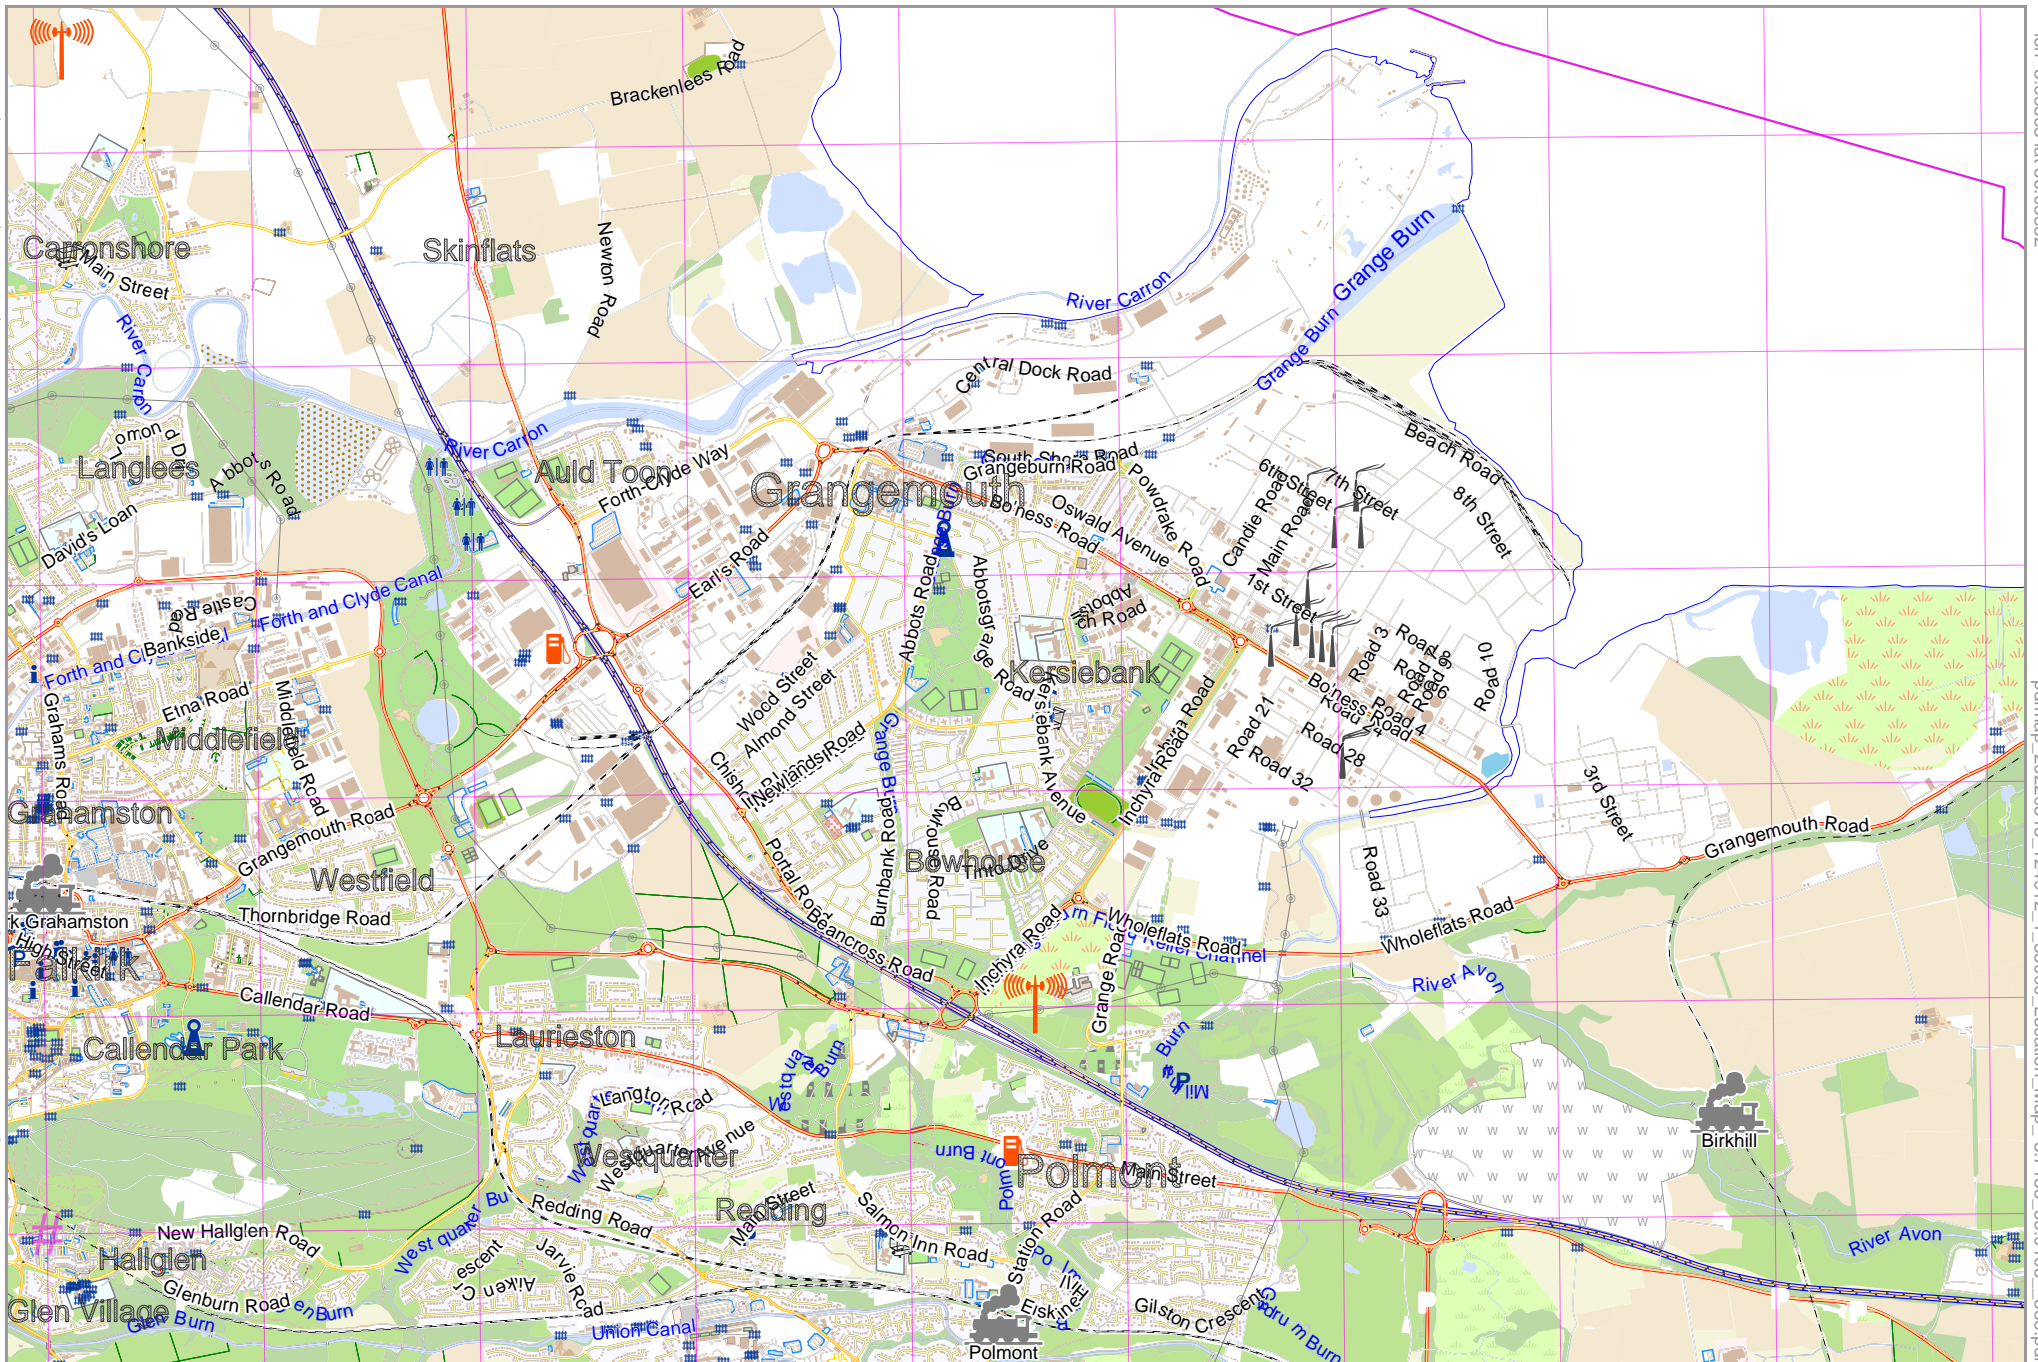

Map data © OpenStreetMap contributors

lon -3.78845 lat 55.98224 [nom. scale = 1 / 35000]

lon -3.63863 lat 56.03882

pdfmap_20220515_124912_1_35000_Location_Map_-3.7135_56.0105_886.pdf

UTM: 30 U easting 451.00 km northing 6205.00 km

UTM-Grid-width = 1000m