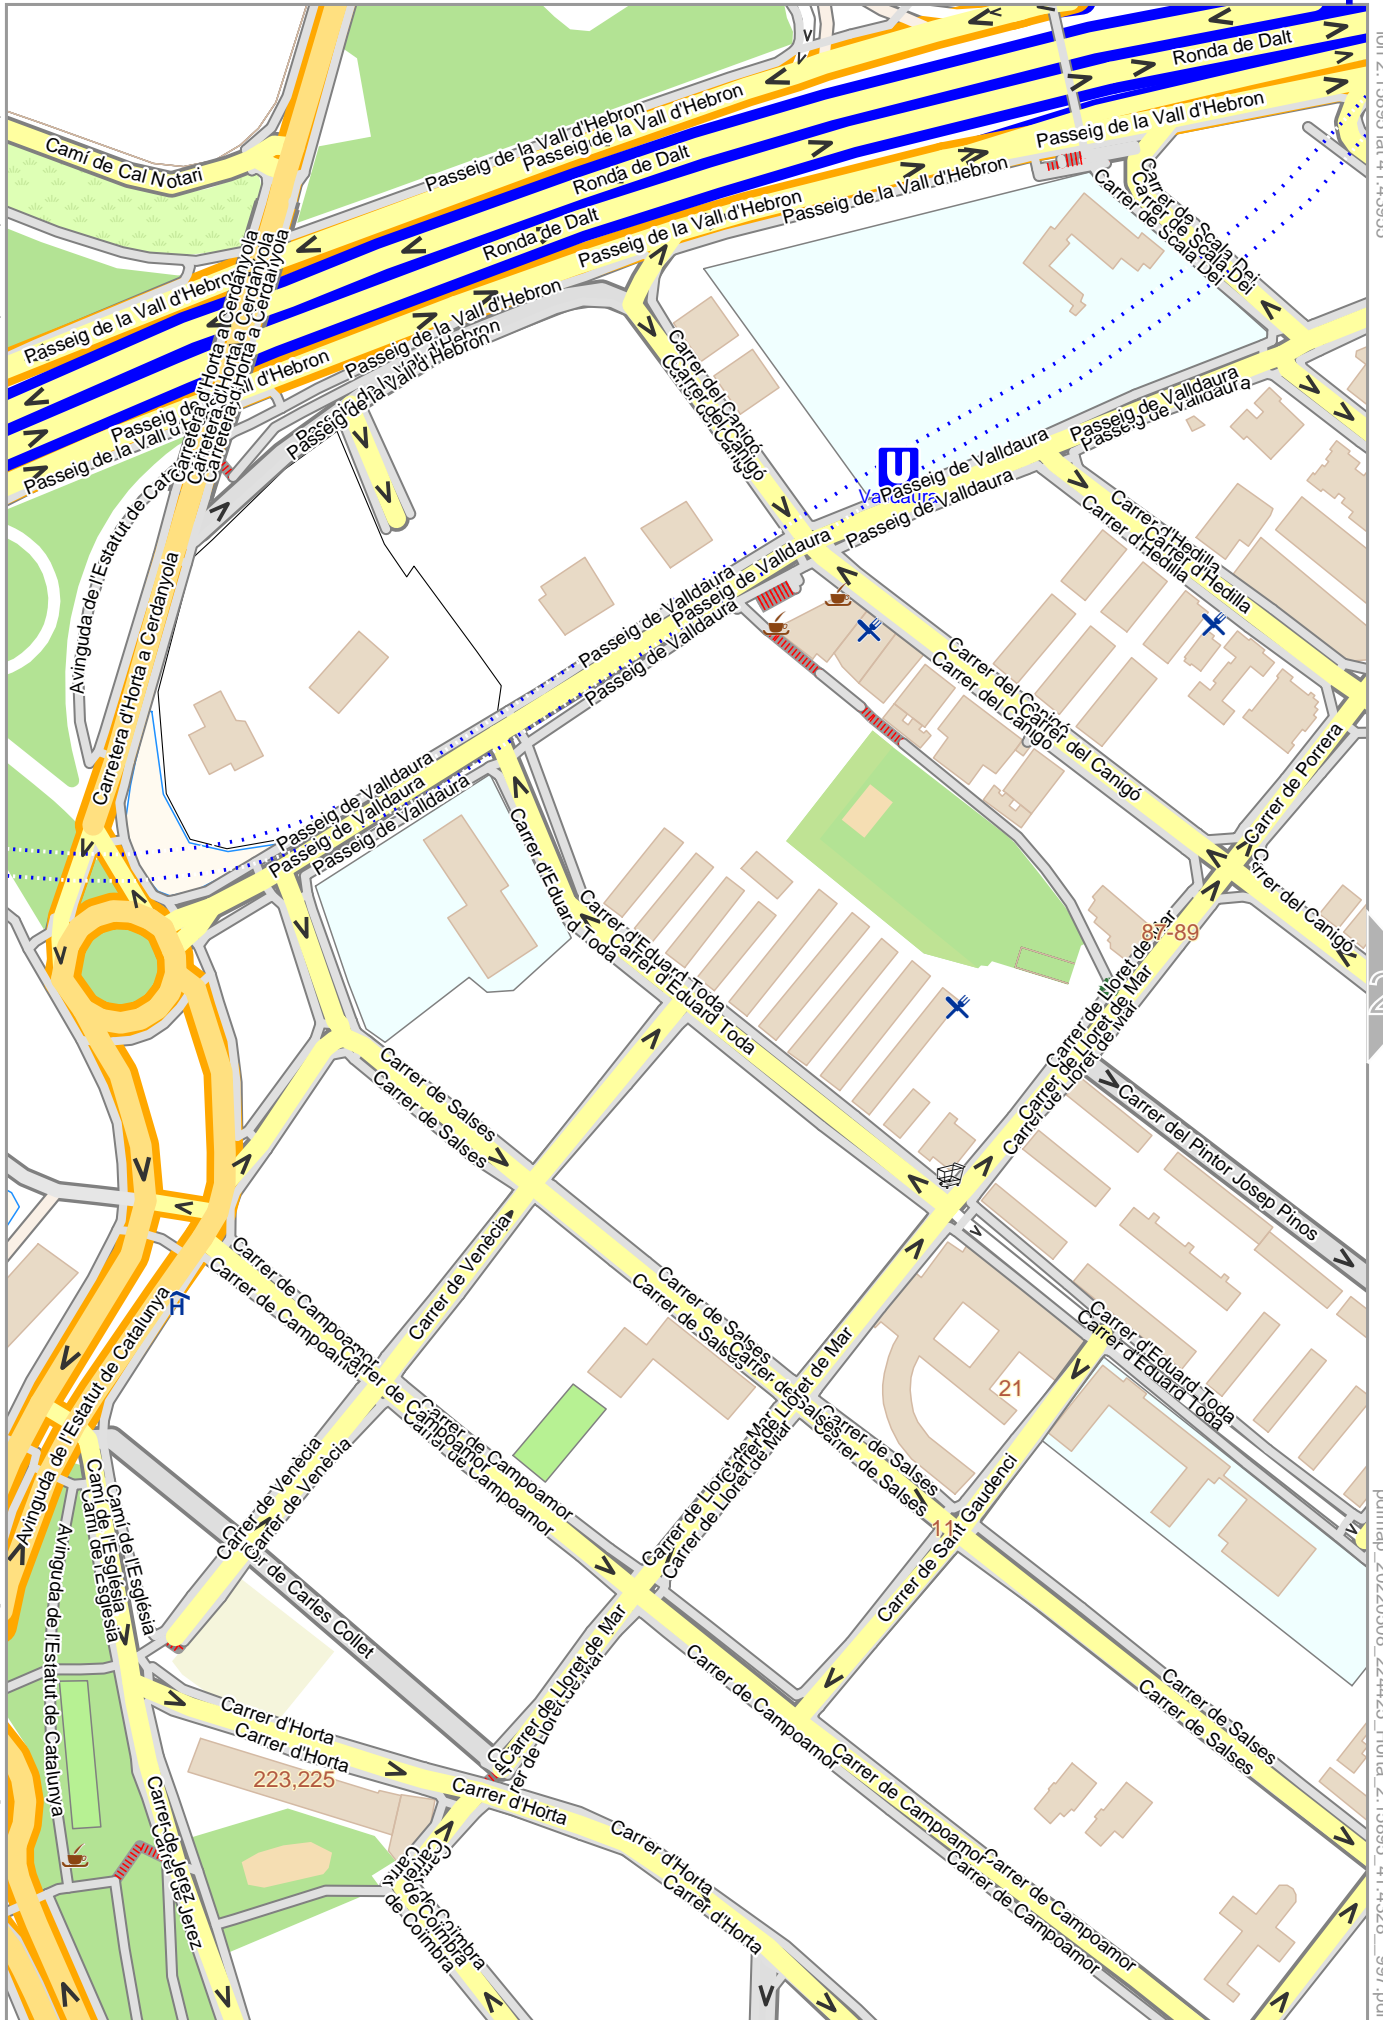

Horta

Map data © OpenStreetMap contributors

lon 2.15895 lat 41.43955

lon 2.15292 lat 41.43281 | nom. scale = 1 / 2800

pdfmap_20220508_224425_Horta_2.15895_41.4328_997.pdf

0 10 m 100 m 140 m

Horta

Map data © OpenStreetMap contributors

lon 2.16498 lat 41.43655

lon 2.15895 lat 41.43281 [nom. scale = 1 / 2800]

pdfmap_20220508_224425_Horta_2.15895_41.4328_997.pdf

0 10 m 100 m 140 m

Horta

Map data © OpenStreetMap contributors

lon 2.16498 lat 41.43281

lon 2.15895 lat 41.42608 [nom. scale = 1 / 2800]

pdfmap_20220508_224425_Horta_2.15895_41.4328_997.pdf