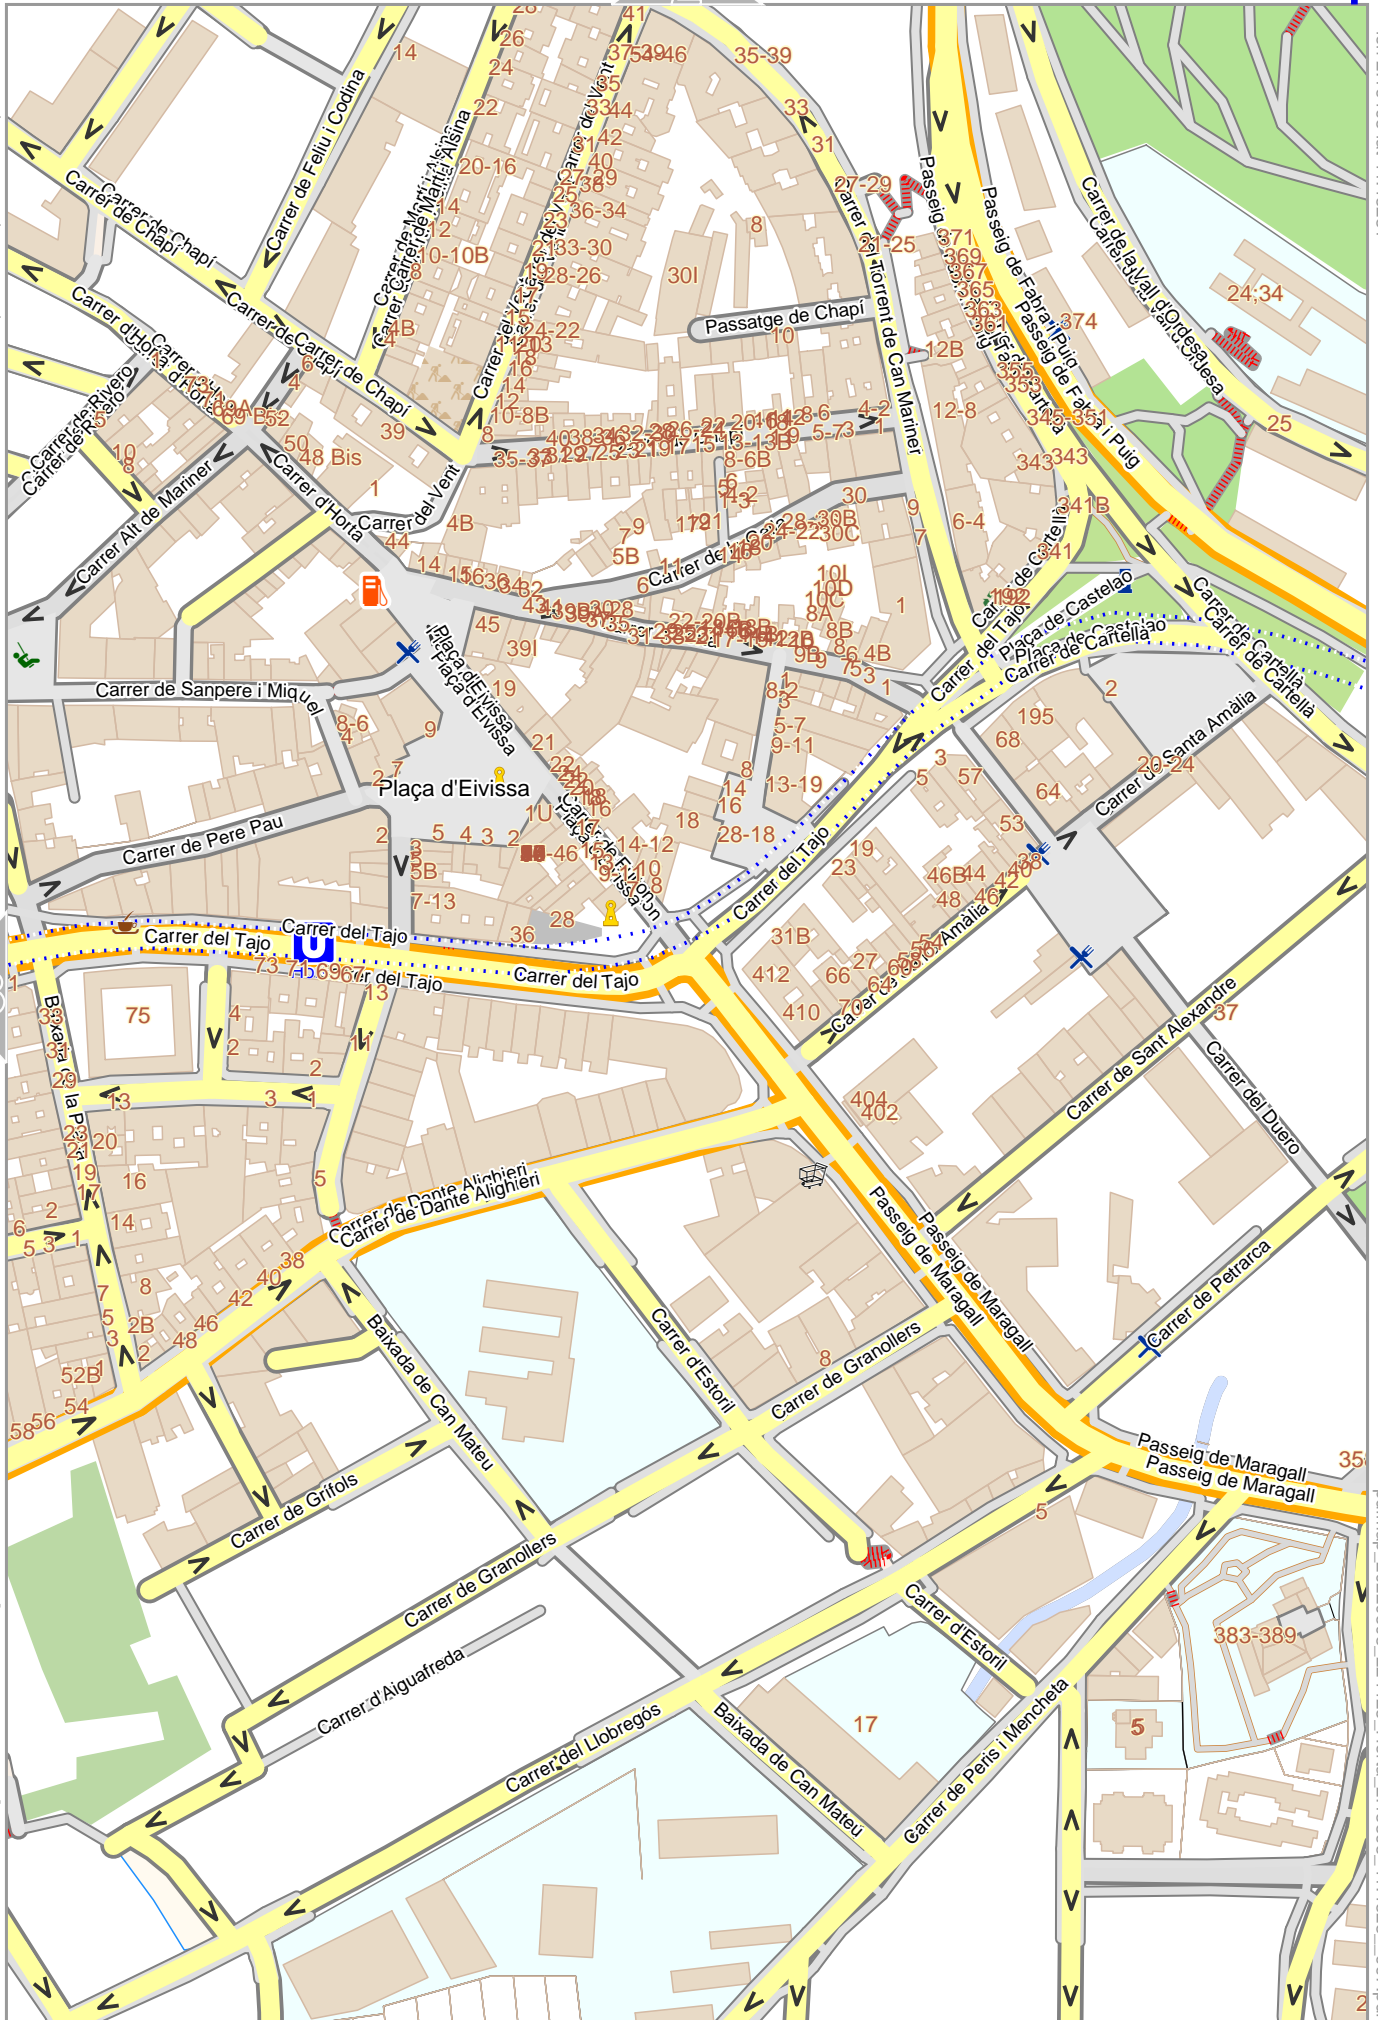

Horta

Map data © OpenStreetMap contributors

lon 2.15895 lat 41.43955

lon 2.15292 lat 41.43281 | nom. scale = 1 / 2800

pdfmap_20220508_224425_Horta_2.15895_41.4328_997.pdf

0 10 m 100 m 140 m

Horta

Map data © OpenStreetMap contributors

lon 2.16498 lat 41.43655

lon 2.15895 lat 41.43281 [nom. scale = 1 / 2800]

pdfmap_20220508_224425_Horta_2.15895_41.4328_997.pdf

0 10 m 100 m 140 m

Horta

Map data © OpenStreetMap contributors

lon 2.16498 lat 41.43281

lon 2.15895 lat 41.42608 [nom. scale = 1 / 2800]

pdfmap_20220508_224425_Horta_2.15895_41.4328_997.pdf