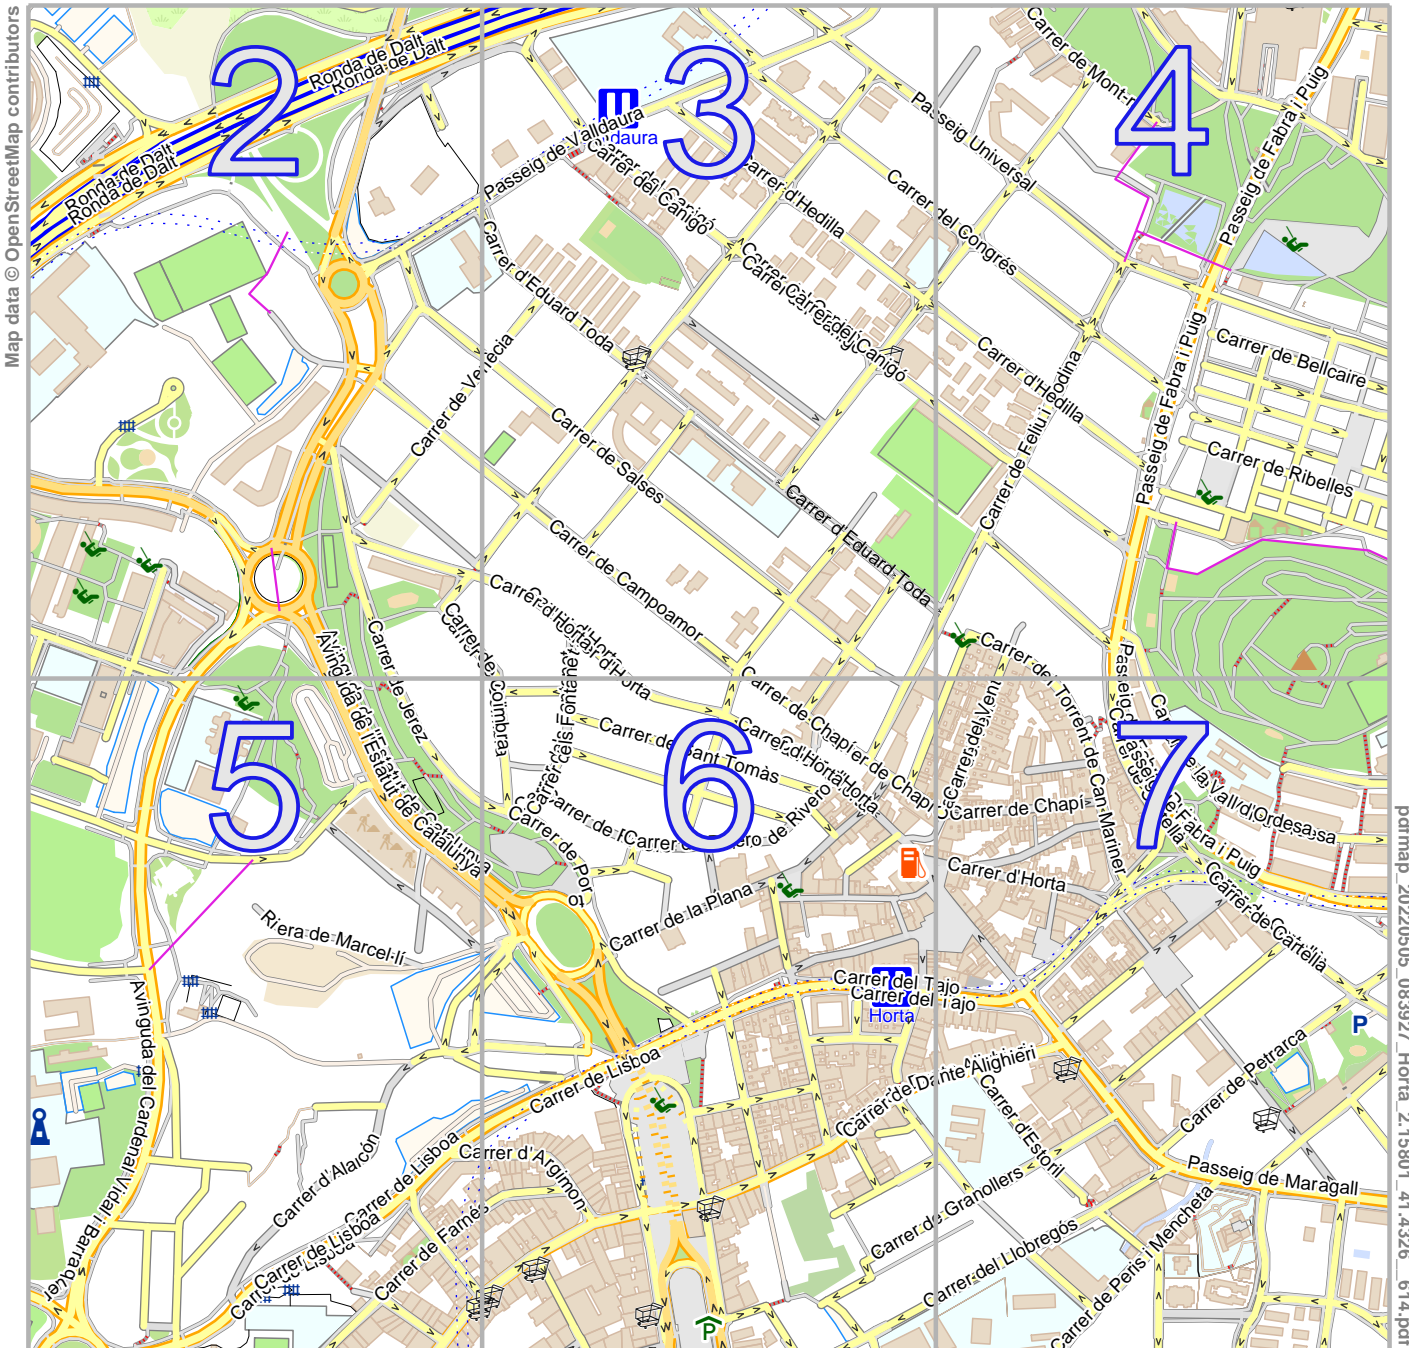

Horta

lon 2.16658 lat 41.43897

Map data © OpenStreetMap contributors

lon 2.14946 lat 41.42623
[nom. scale = 1 / 7950]