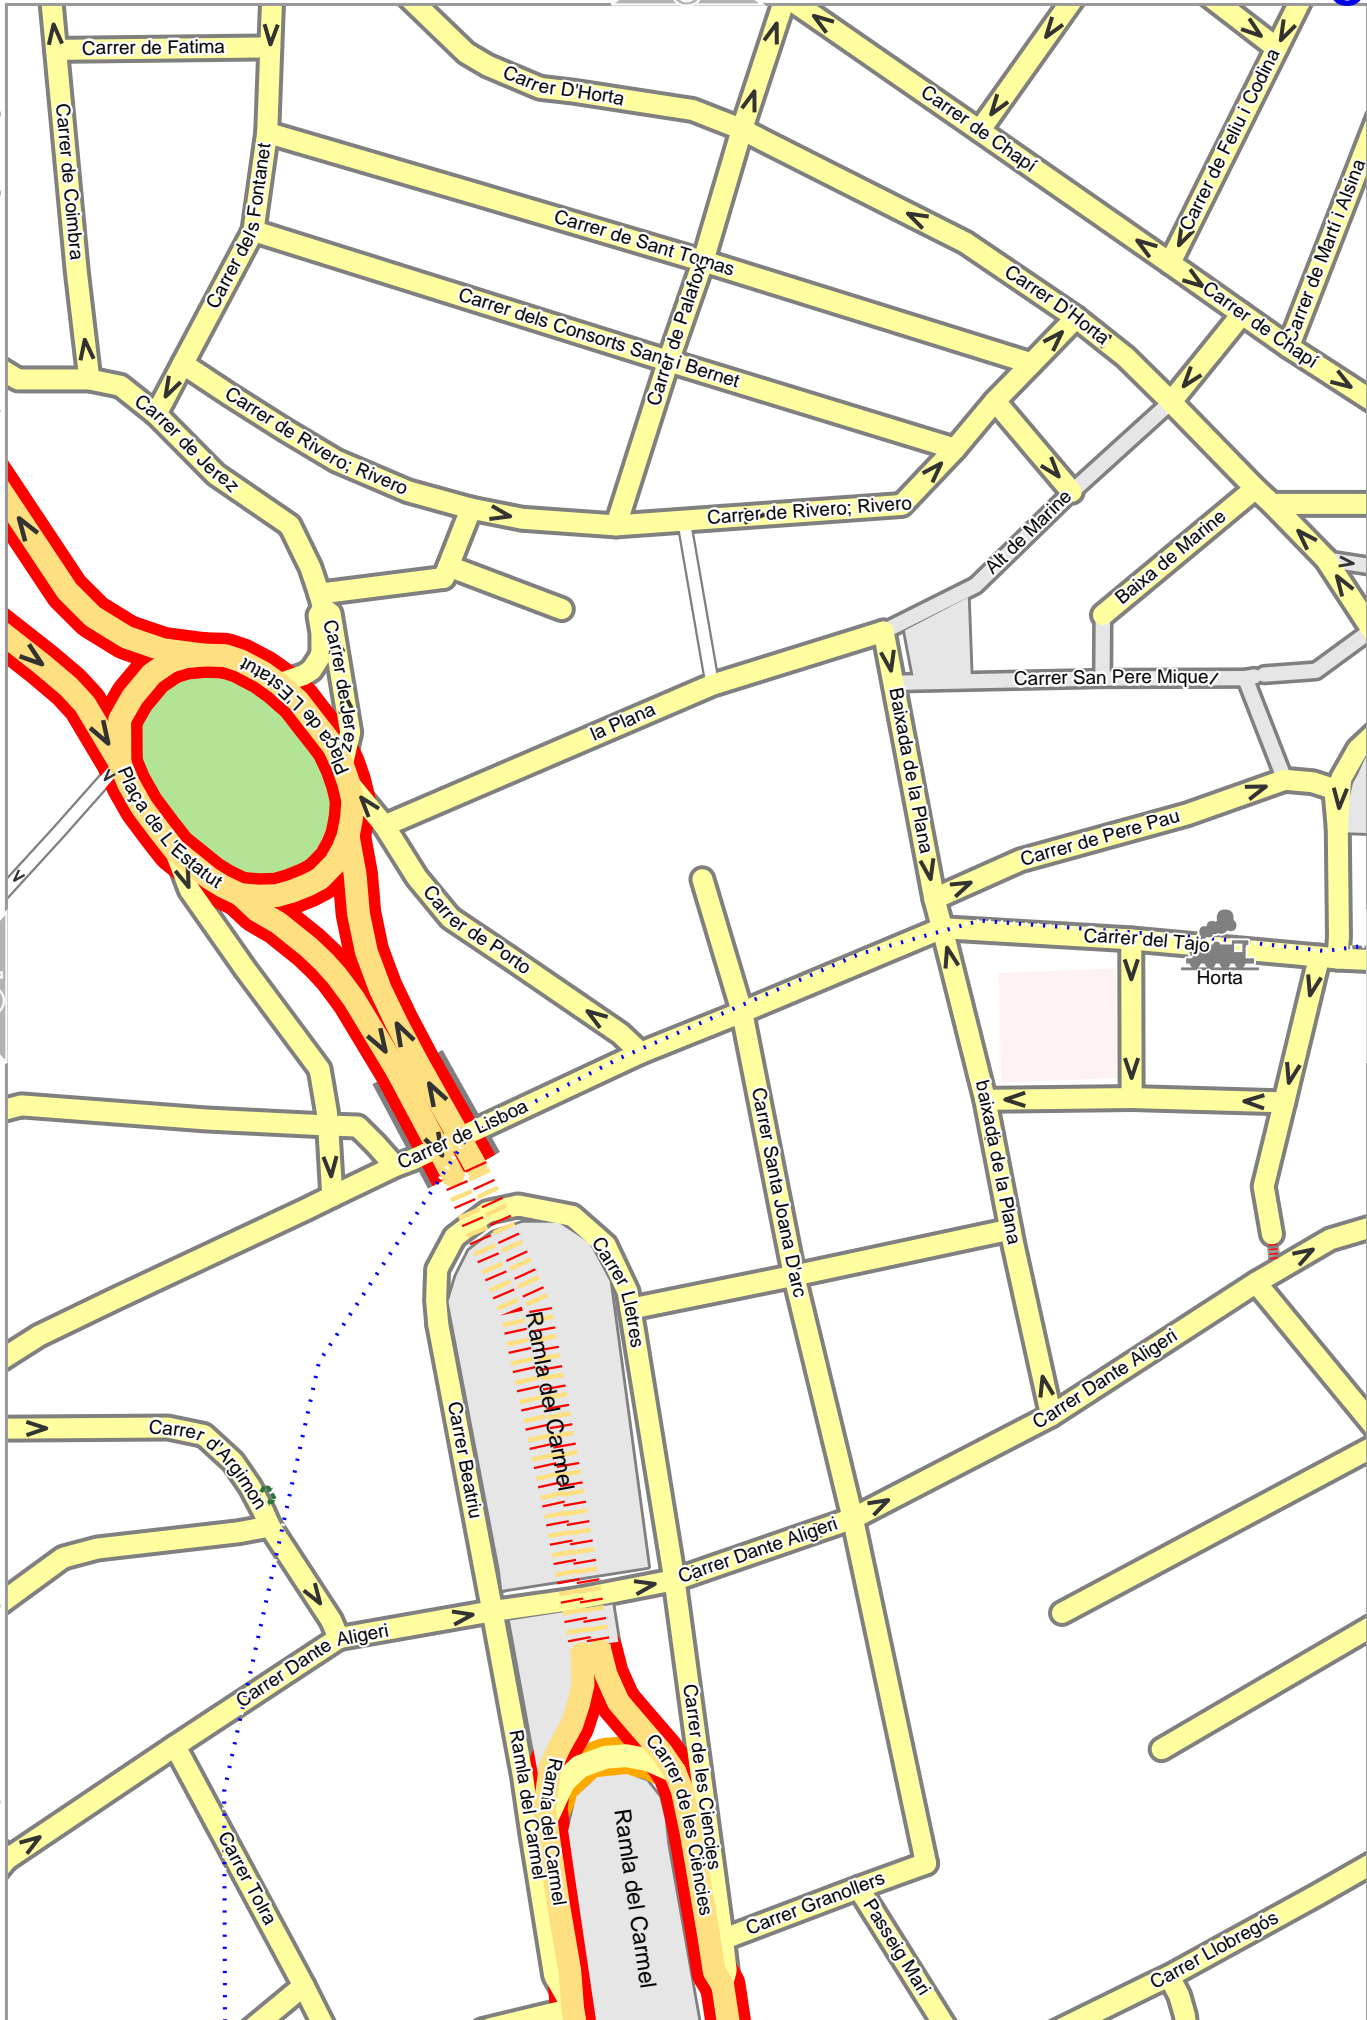

Horta

Map data CC BY SA 2.0 f os m. org + os m. org contributors

lon 2.15516 lat 41.43260

lon 2.14946 lat 41.43260 [nom. scale = 1 / 2650]

pdfmap_20220505_083758_Horta_2.15801_41.4326_907.pdf

0 10 m 100 m 130 m

Horta

Map data CC BY SA 2 f os m. org + os m. org contributors

lon 2.16087 lat 41.43897

lon 2.15516 lat 41.43260 [nom. scale = 1 / 2650]

pdfmap_20220505_083758_Horta_2-15801_41.4326_907.pdf

0 10 m 100 m 130 m

Map data CC BY SA 2 fosm.org+osm.org contributors

lon 2.16658 lat 41.43260

lon 2.16087 lat 41.42623 [nom. scale = 1 / 2650]

pdfmap_20220505_083758_Horta_2-15801_41.4326_907.pdf