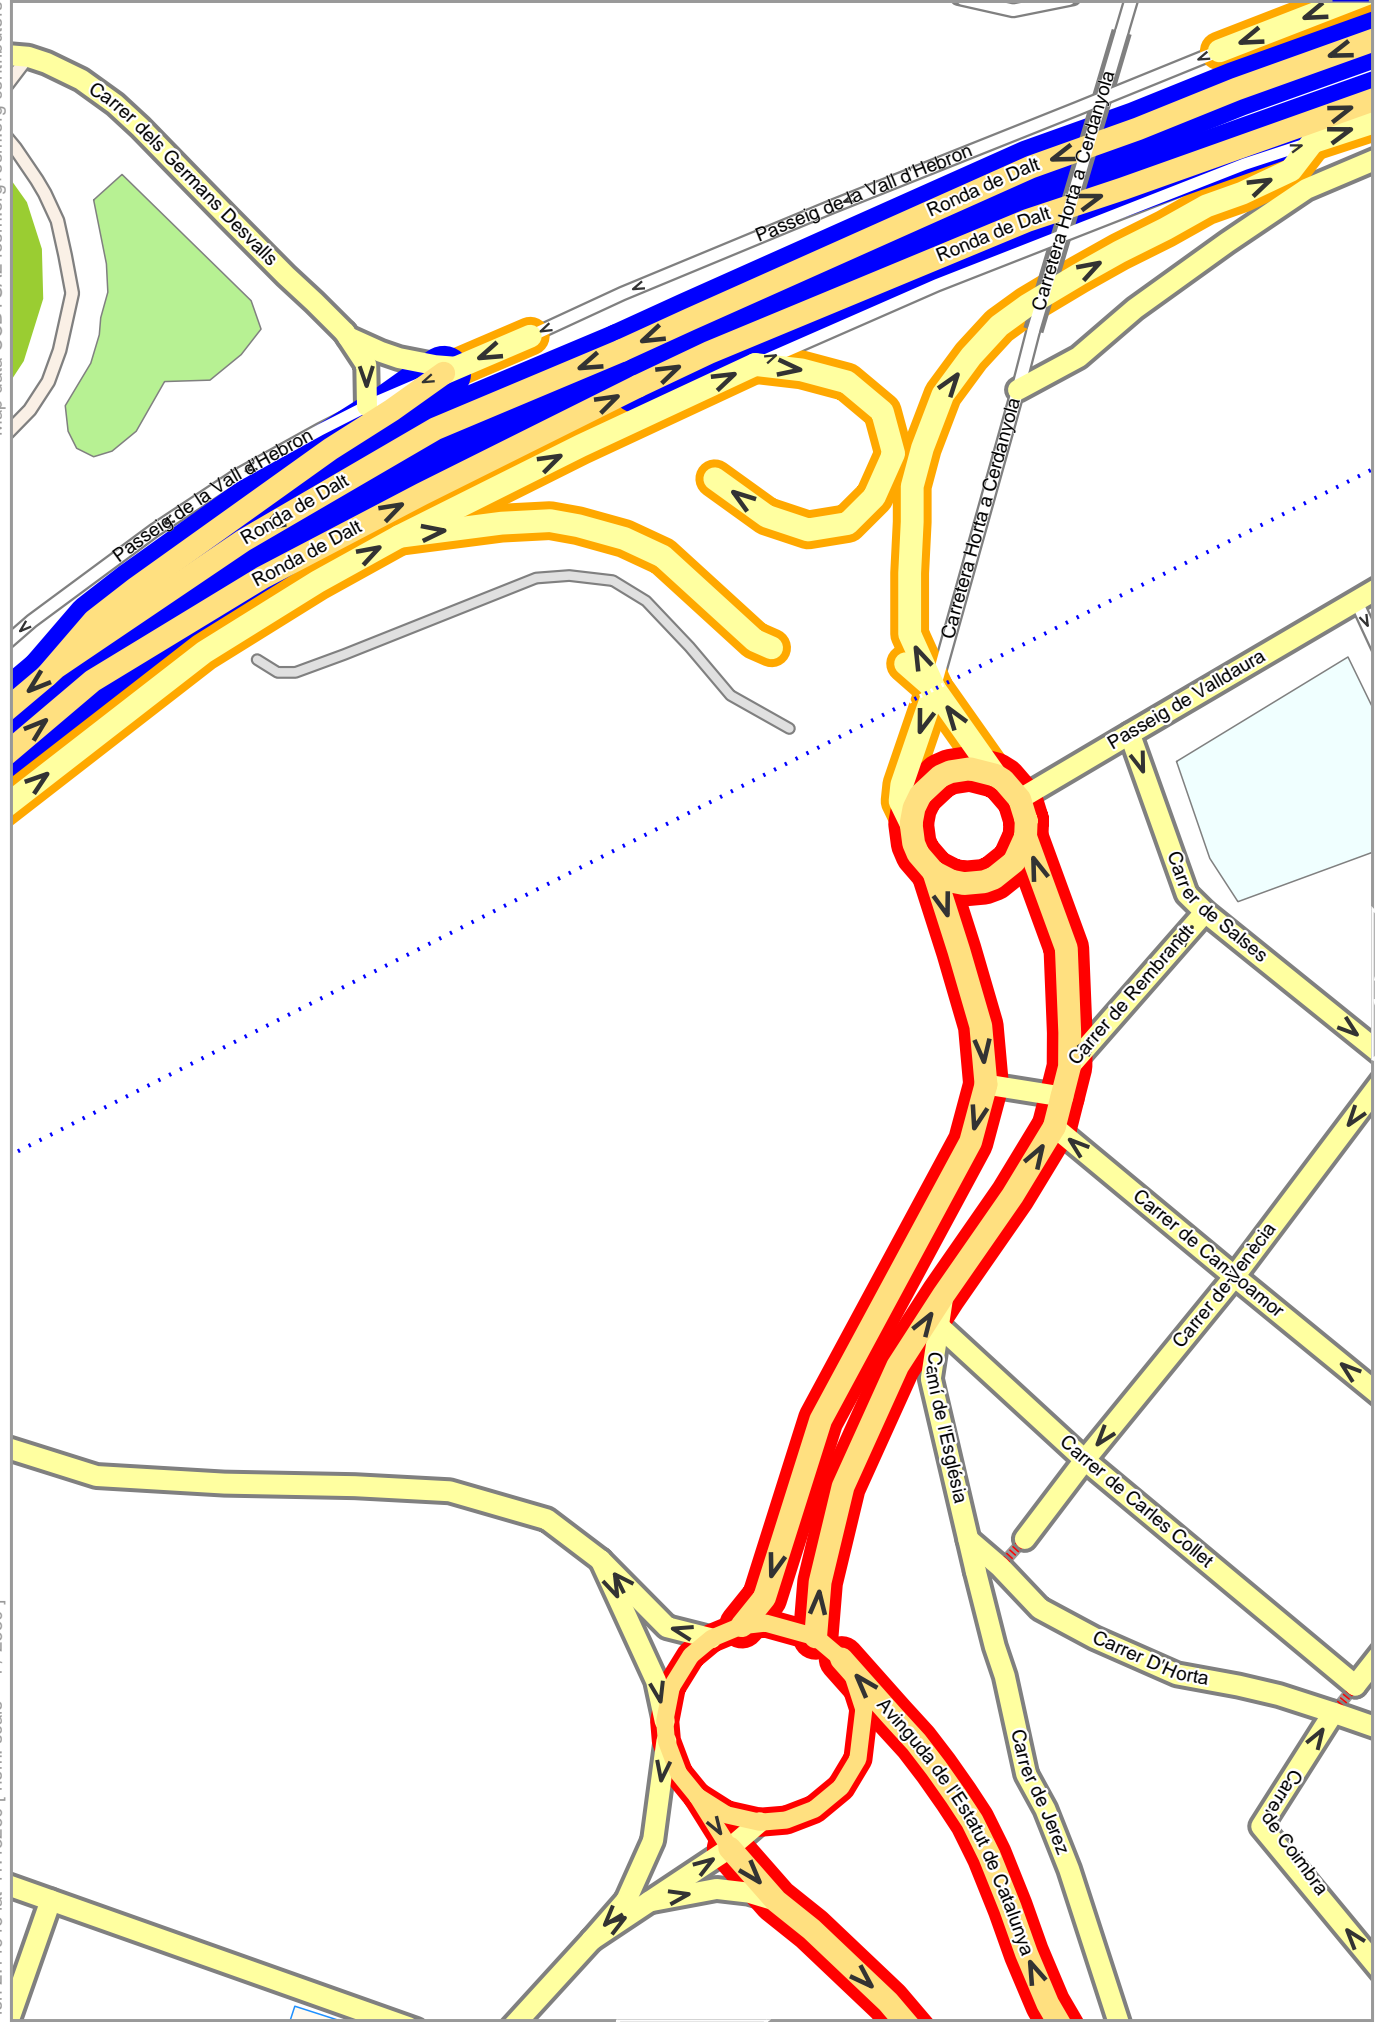

Horta

Map data CC BY SA 2.0 f os m. org + os m. org contributors

lon 2.15516 lat 41.43260

lon 2.14946 lat 41.43260 [nom. scale = 1 / 2650]

pdfmap_20220505_083758_Horta_2.15801_41.4326_907.pdf

0 10 m 100 m 130 m

Horta

Map data CC BY SA 2 f os m. org + os m. org contributors

lon 2.16087 lat 41.43897

lon 2.15516 lat 41.43260 [nom. scale = 1 / 2650]

pdfmap_20220505_083758_Horta_2-15801_41.4326_907.pdf

0 10 m 100 m 130 m

Map data CC BY SA 2 fosm.org+osm.org contributors

lon 2.16658 lat 41.43260

lon 2.16087 lat 41.42623 [nom. scale = 1 / 2650]

pdfmap_20220505_083758_Horta_2-15801_41.4326_907.pdf