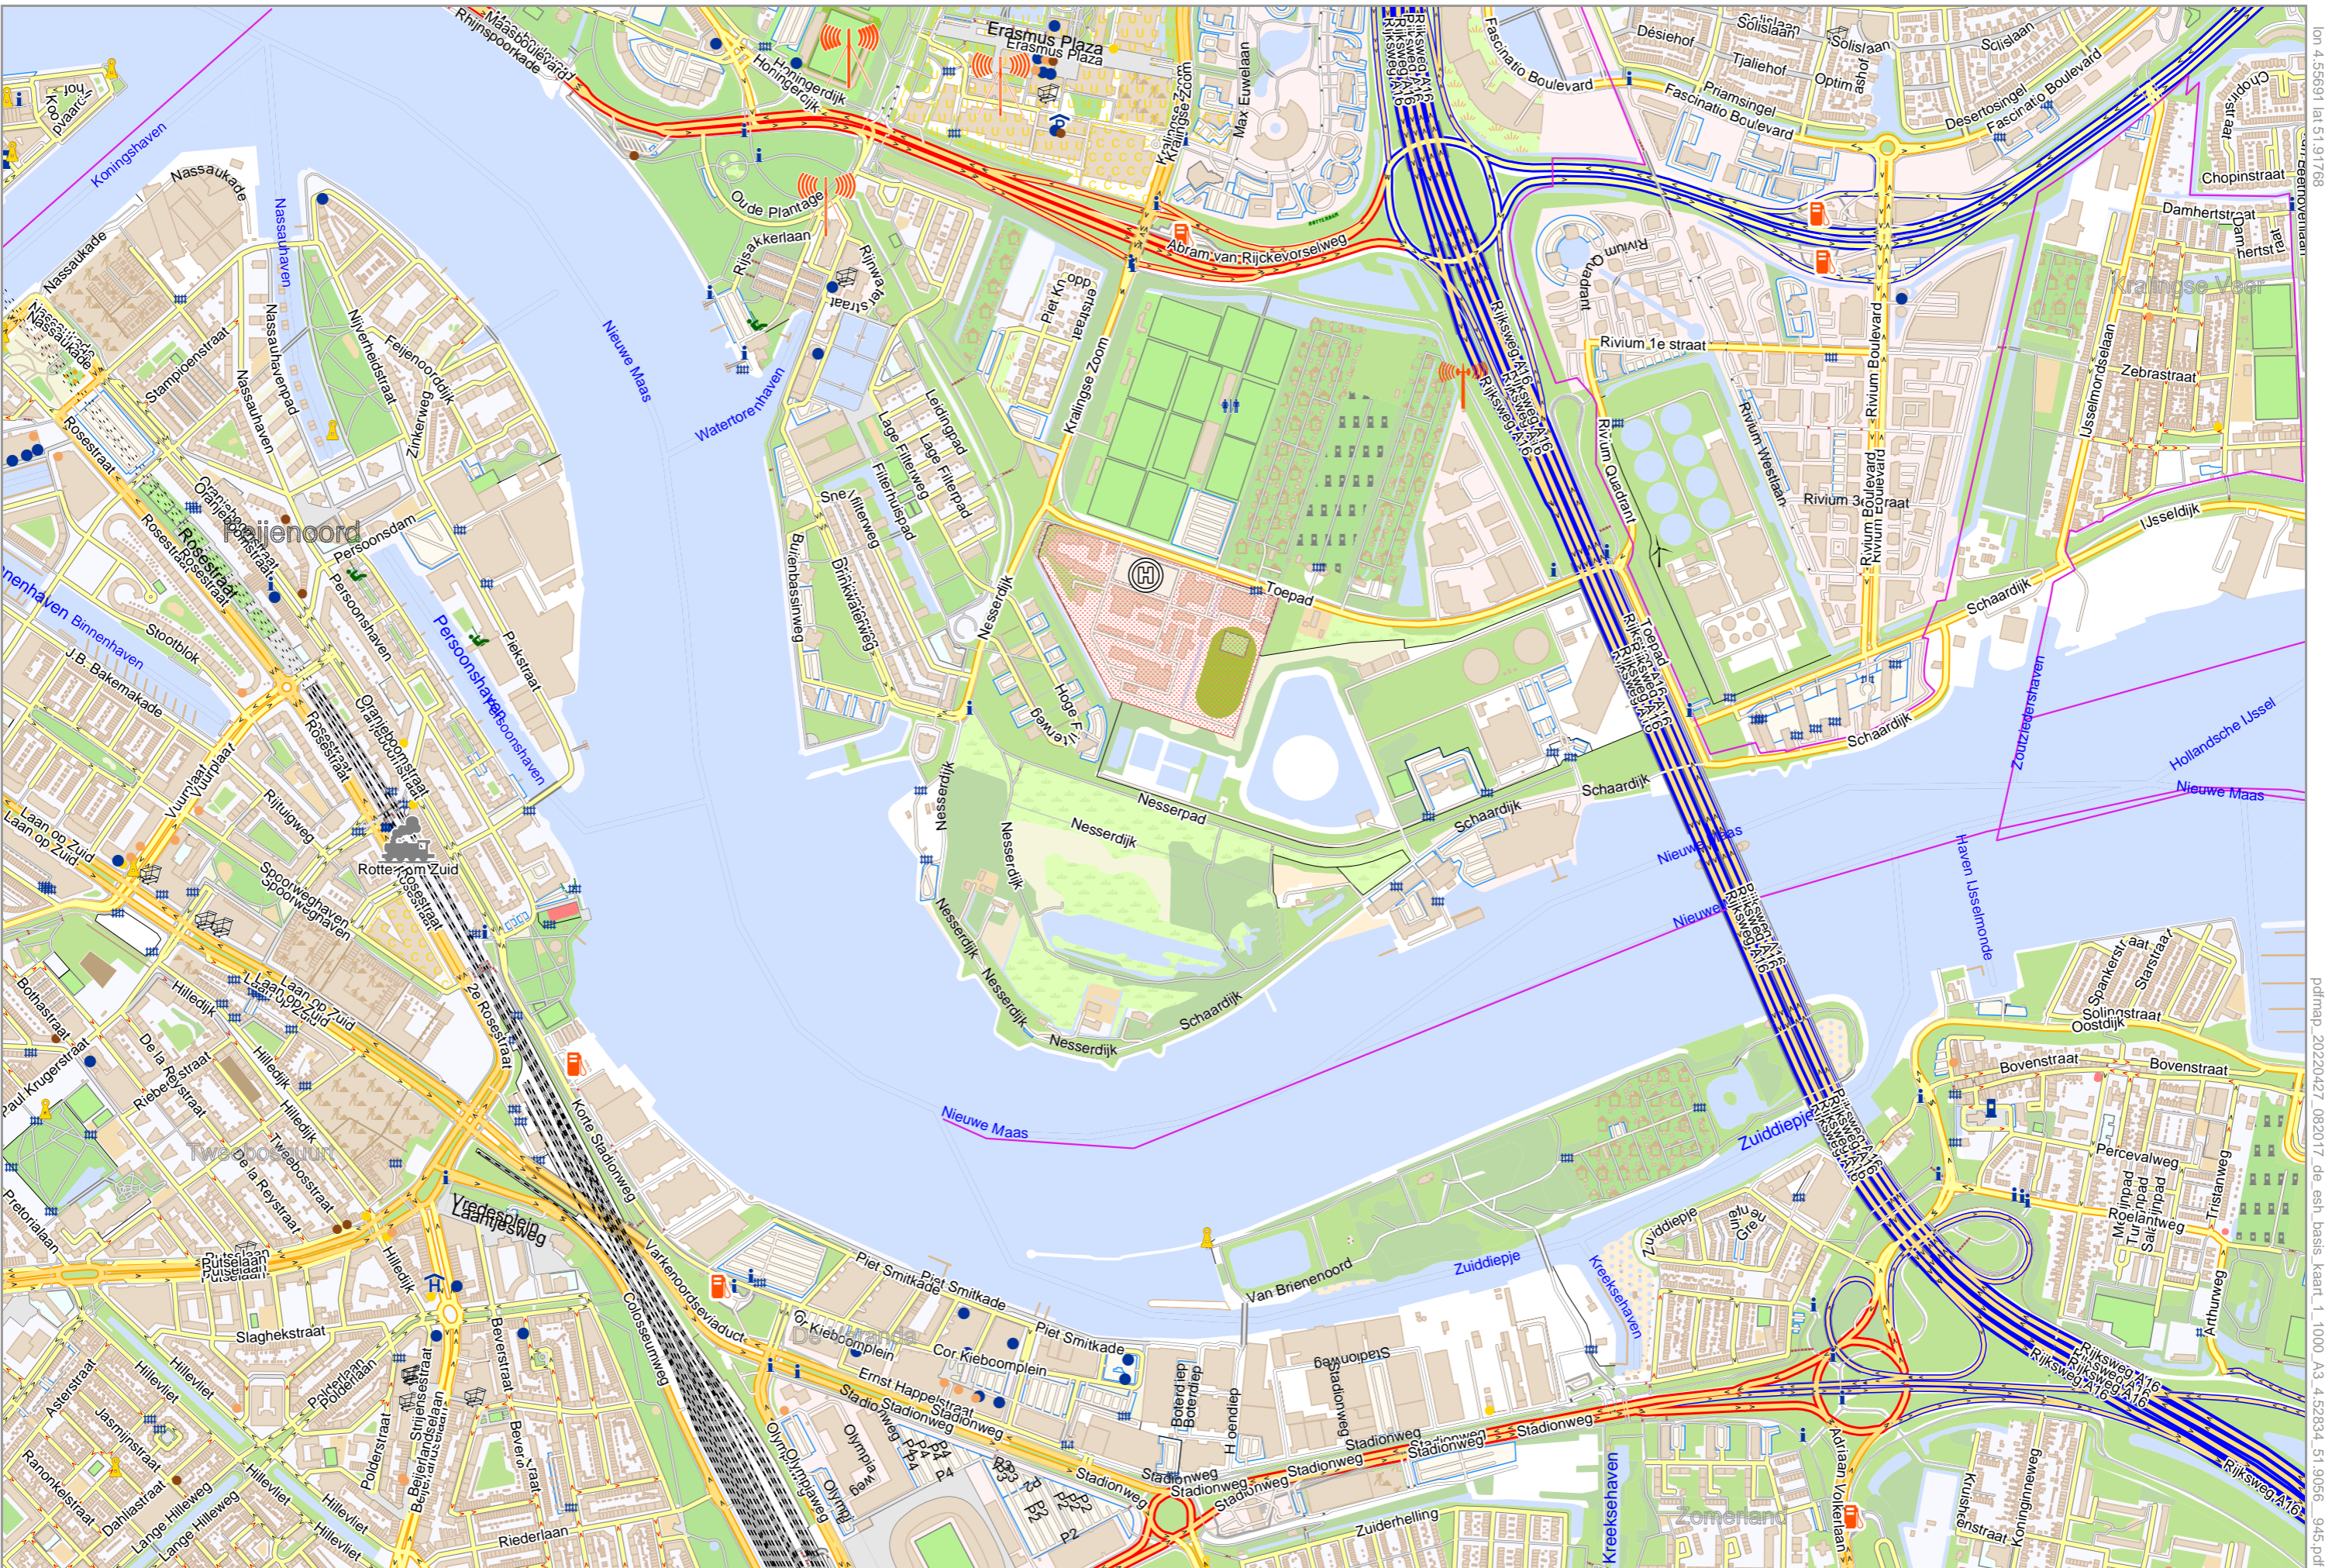

Map data © OpenStreetMap contributors

lon 4.49978 lat 51.89368 | nom. scale = 1 / 10000

lon 4.55691 lat 51.91768

pdfmap_20220427_082017_de_esh_basis_kaart_1_1000_A3_4.52834_51.9056_945.pdf

0 100 m 1000 m