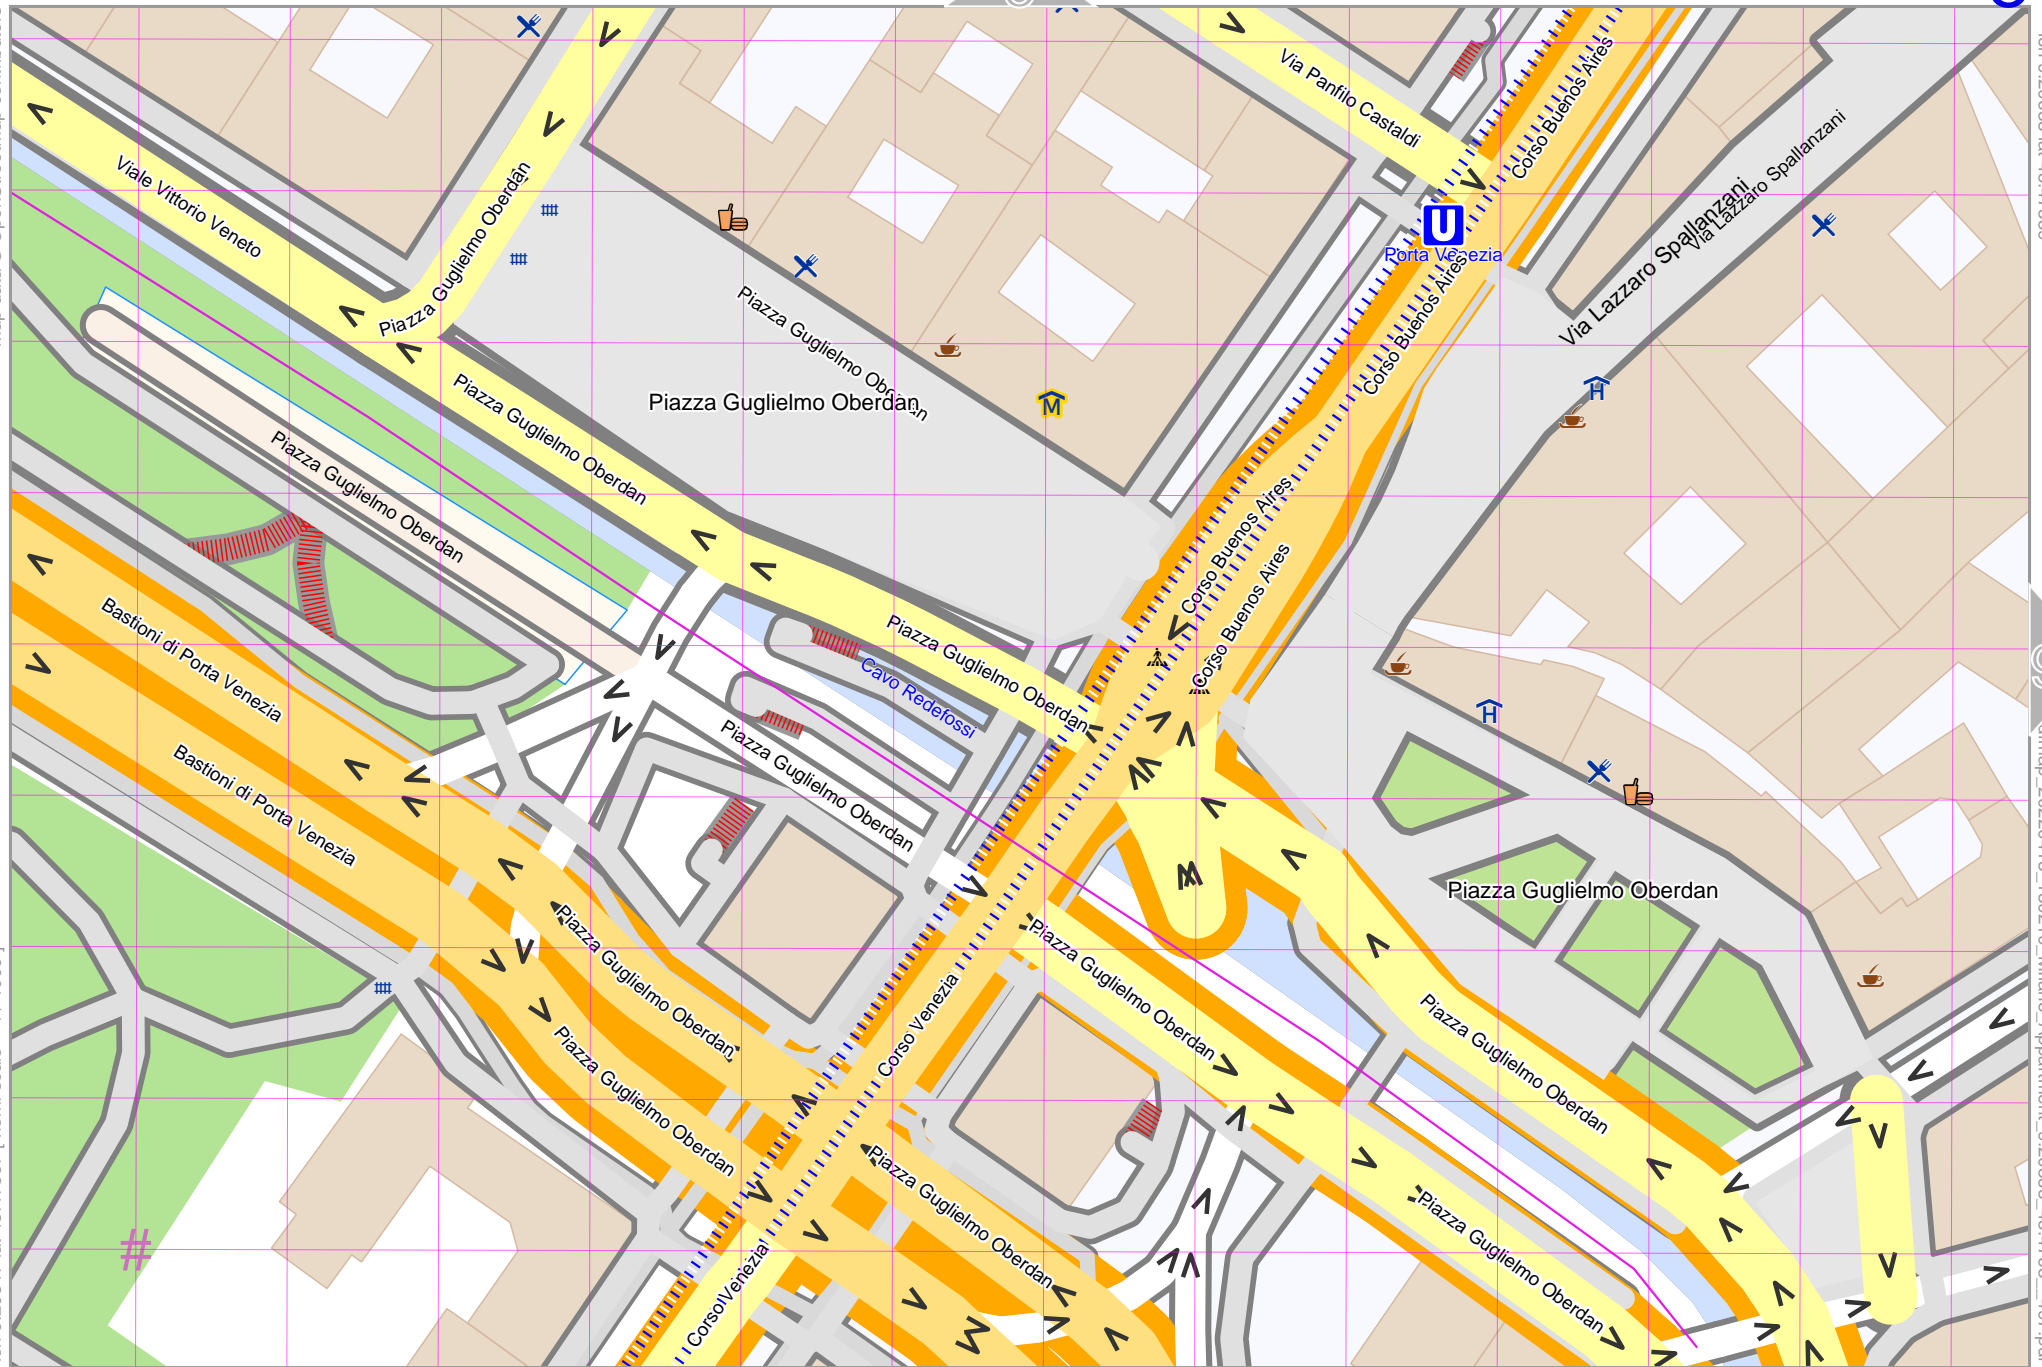

Milano Apartment

top

lon 9.21030 lat 45.47559 [nom. scale = 1 / 1000]

lon 9.21371 lat 45.47721

pdfmap_20220413_130210_Milano_Apartment_9.20858_45.4763_497.pdf

UTM: 32 T easting 516.44 km northing 5035.82 km
UTM-Grid-width = 20m

10

7

4

Milano Apartment

Map data © OpenStreetMap contributors

lon 9.20347 [lat 45.47397 [nom. scale = 1 / 1000]

lon 9.20688 [lat 45.47559

©/mmap_20220413_130210_Milano_Apartment_9.20858_45.4763_497.pdf

UTM: 32 T easting 515.92 km northing 5035.64 km
UTM-Grid-width = 20m

Milano Apartment

Map data © OpenStreetMap contributors

lon 9.20688 lat 45.47397 [nom. scale = 1 / 1000]

6

9

lon 9.21030 lat 45.47559

10

stlmap_20220413_130210_Milano_Apartment_9.20858_45.4763_497.pdf

UTM: 32 T easting 516.18 km northing 5035.64 km
UTM-Grid-width = 20m

Milano Apartment

10

top

Map data © OpenStreetMap contributors

lon 9.21030 lat 45.47397 [nom. scale = 1 / 1000]