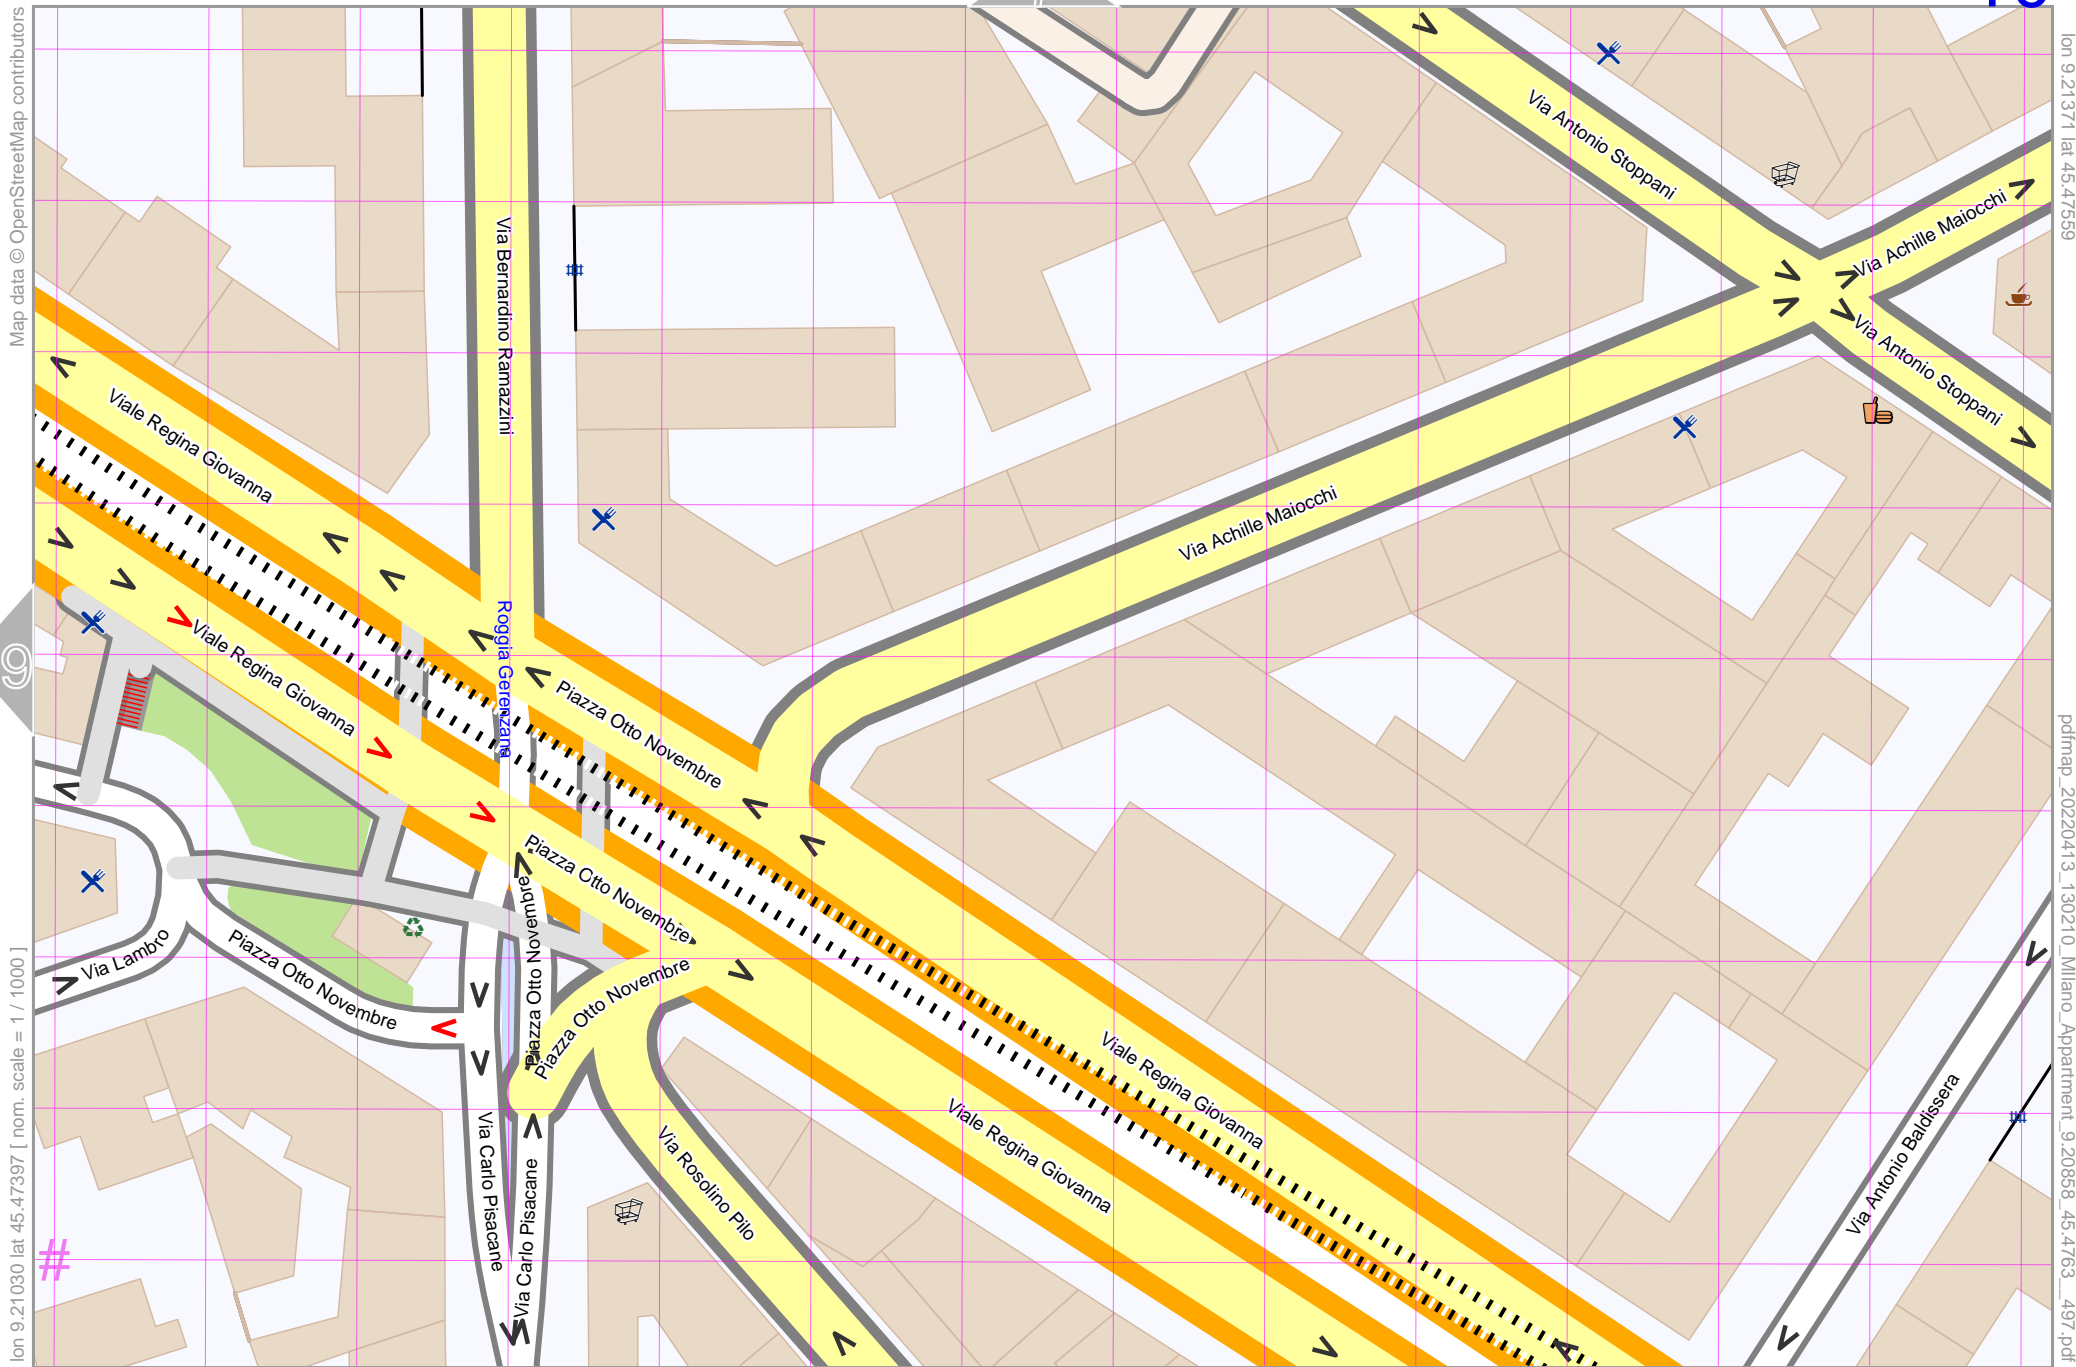

10

7

4

Milano Apartment

Map data © OpenStreetMap contributors

lon 9.20347 [lat 45.47397 [nom. scale = 1 / 1000]

lon 9.20688 [lat 45.47559

©/mmap_20220413_130210_Milano_Apartment_9.20858_45.4763_497.pdf

UTM: 32 T easting 515.92 km northing 5035.64 km
UTM-Grid-width = 20m

Milano Apartment

Map data © OpenStreetMap contributors

lon 9.20688 lat 45.47397 [nom. scale = 1 / 1000]

6

9

lon 9.21030 lat 45.47559

10

stlmap_20220413_130210_Milano_Apartment_9.20858_45.4763_497.pdf

UTM: 32 T easting 516.18 km northing 5035.64 km
UTM-Grid-width = 20m

Milano Apartment

10

top

Map data © OpenStreetMap contributors

lon 9.21030 lat 45.47397 [nom. scale = 1 / 1000]

lon 9.21371 lat 45.47559

pdfmap_20220413_130210_Milano_Apartment_9.20858_45.4763_497.pdf

UTM: 32 T easting 516.44 km northing 5035.64 km
UTM-Grid-width = 20m