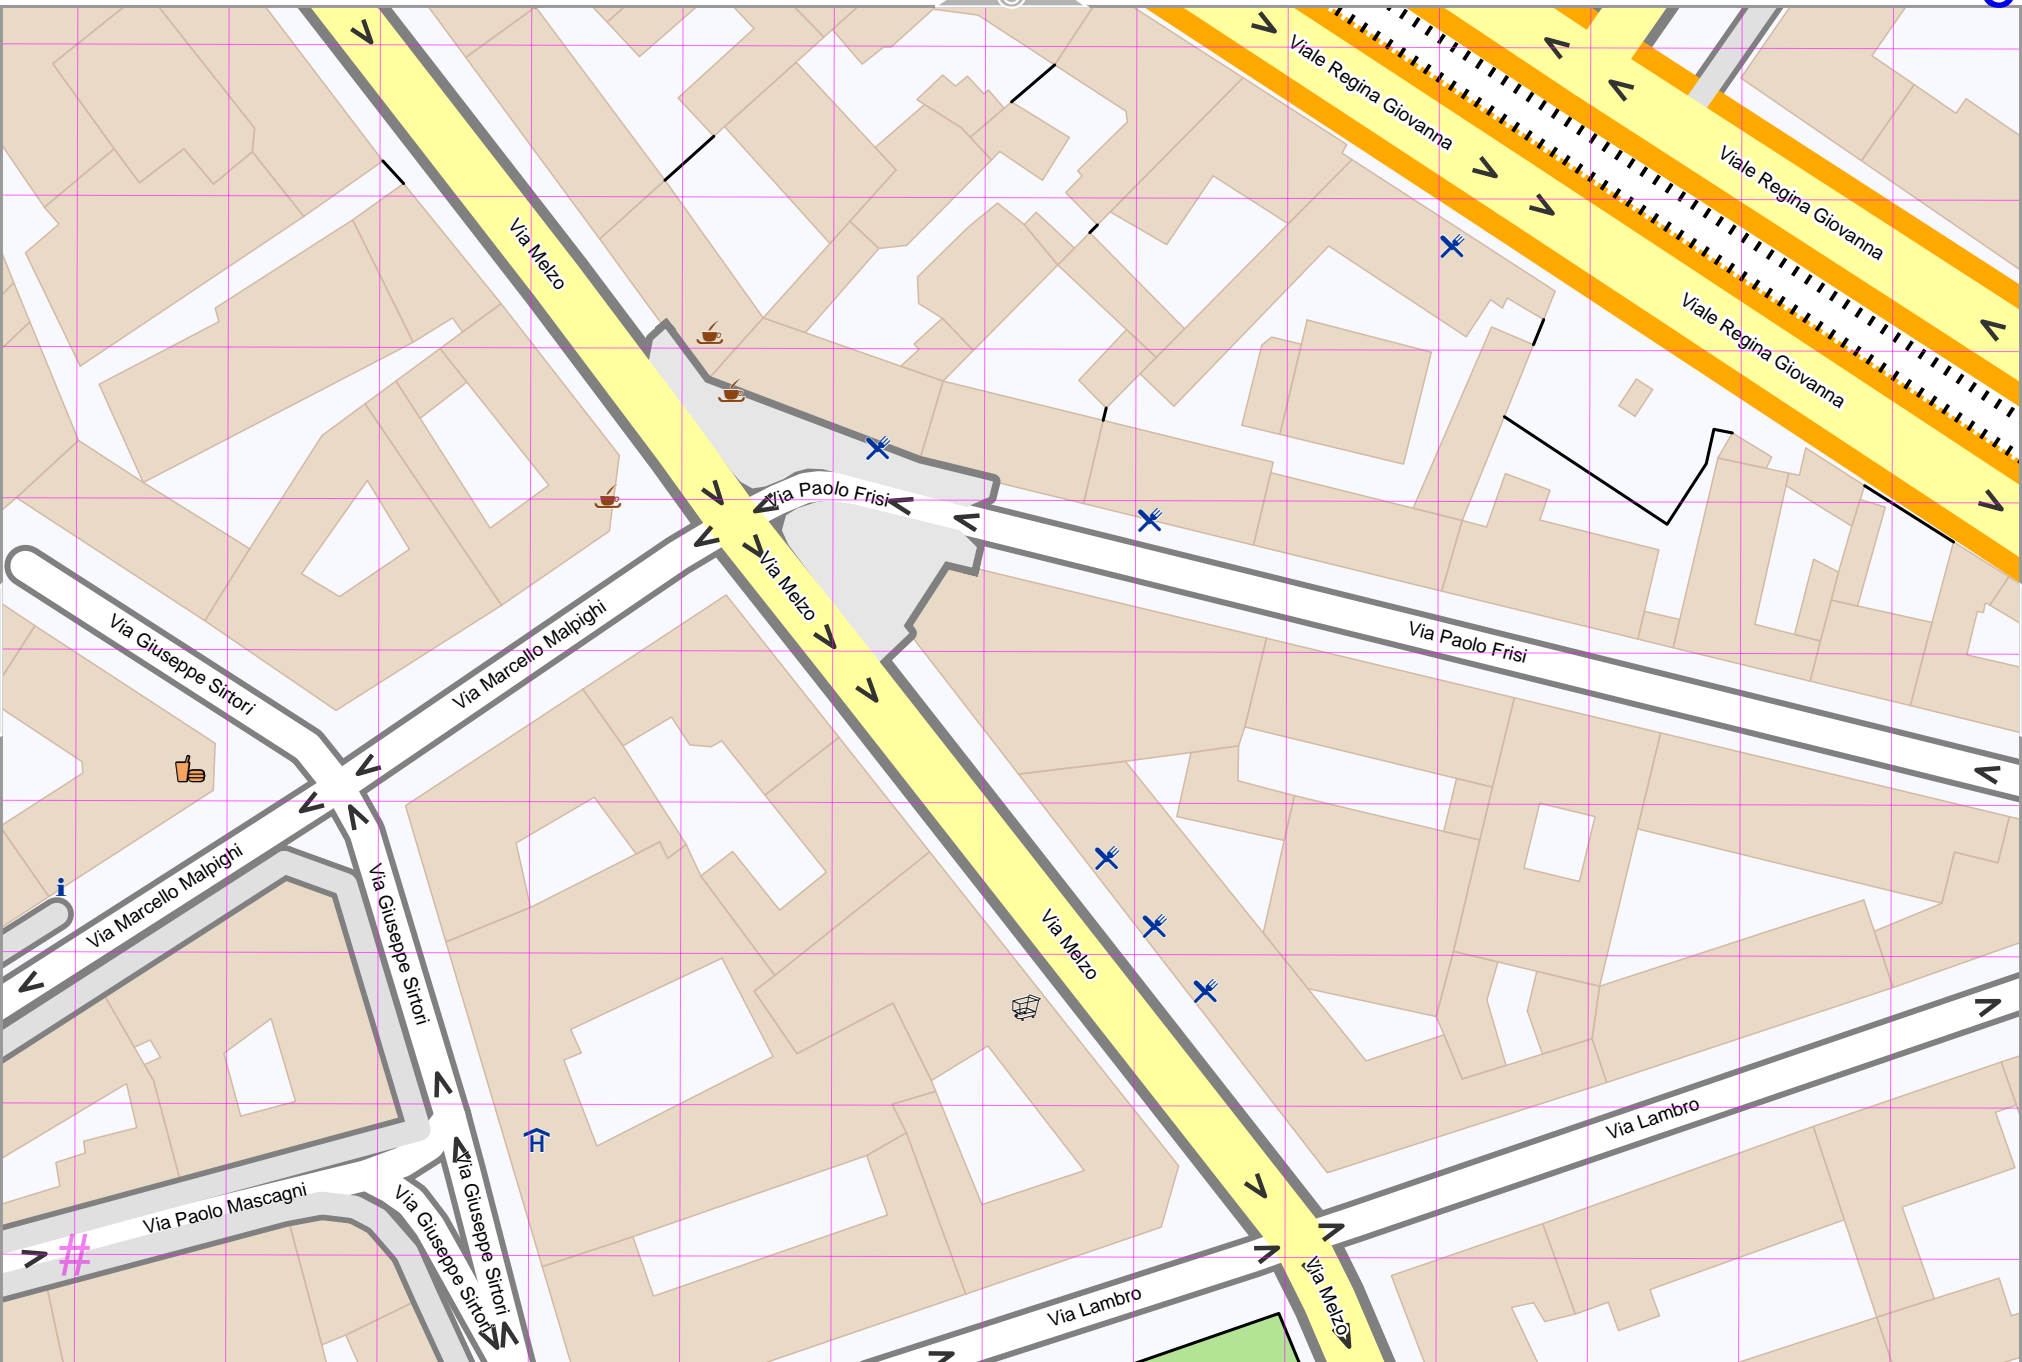

Milano Apartment

6

top

Map data © OpenStreetMap contributors

lon 9.20688 lat 45.47559 [nom. scale = 1 / 1000]

lon 9.21030 lat 45.47721

rd/mmap_20220413_130210_Milano_Apartment_9.20858_45.4763_497.pdf

UTM: 32 T easting 516.18 km northing 5035.82 km
UTM-Grid-width = 20m

10

7

4

Milano Apartment

Map data © OpenStreetMap contributors

lon 9.20347 [lat 45.47397 [nom. scale = 1 / 1000]

lon 9.20688 [lat 45.47559

©/mmap_20220413_130210_Milano_Apartment_9.20858_45.4763_497.pdf

UTM: 32 T easting 515.92 km northing 5035.64 km
UTM-Grid-width = 20m

Milano Apartment

Map data © OpenStreetMap contributors

lon 9.20688 lat 45.47397 [nom. scale = 1 / 1000]

6

9

lon 9.21030 lat 45.47559

10

stlmap_20220413_130210_Milano_Apartment_9.20858_45.4763_497.pdf

UTM: 32 T easting 516.18 km northing 5035.64 km
UTM-Grid-width = 20m

Milano Apartment

10

top

Map data © OpenStreetMap contributors

lon 9.21030 lat 45.47397 [nom. scale = 1 / 1000]