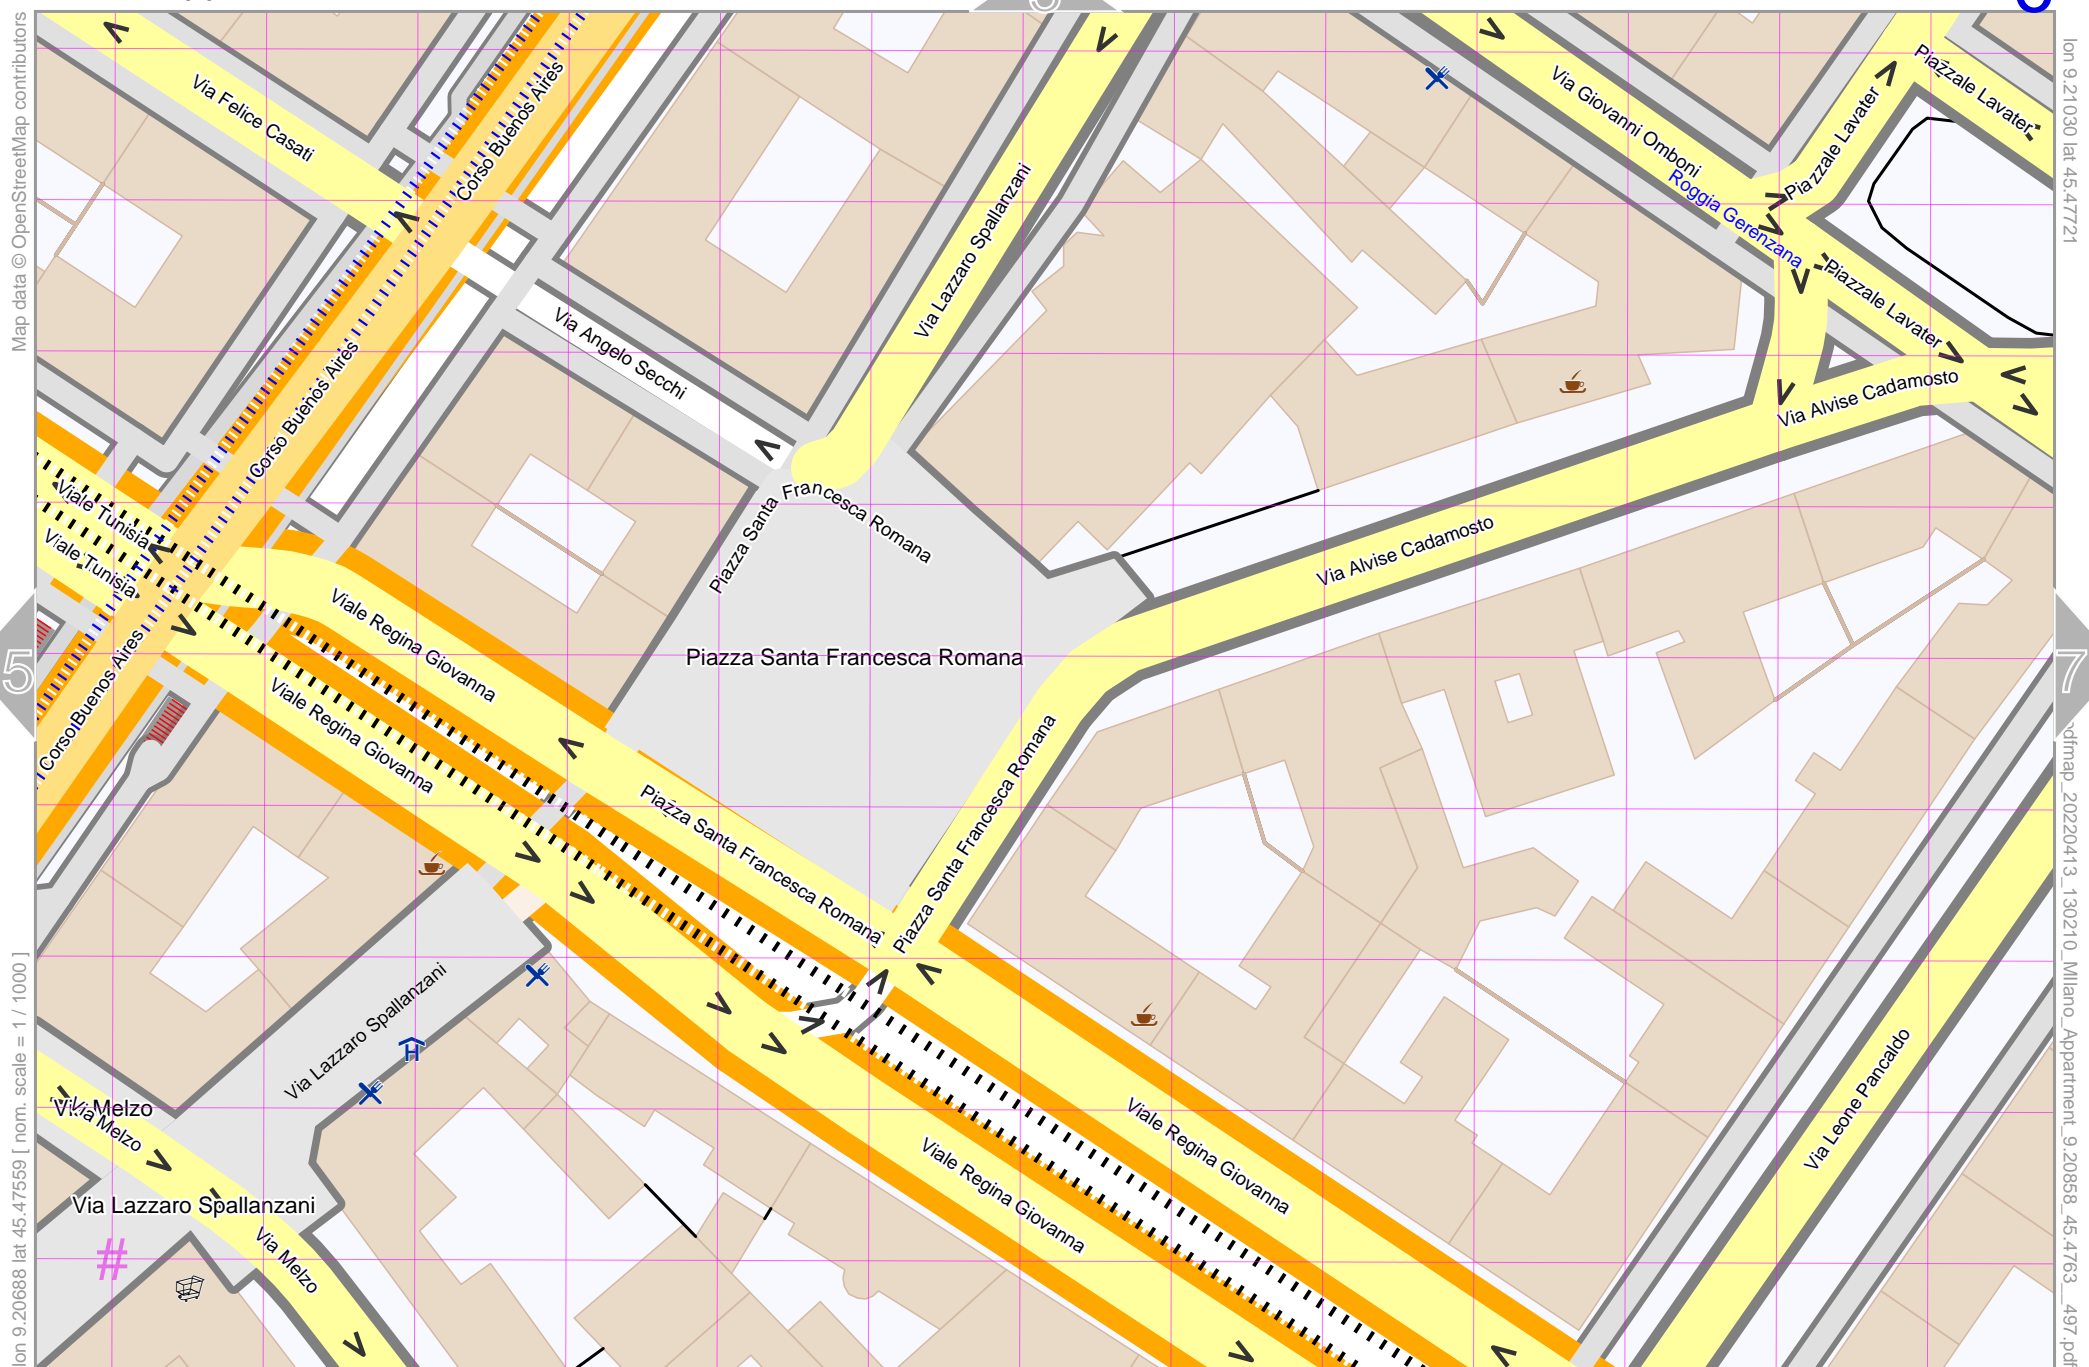

Milano Apartment

Map data © OpenStreetMap contributors

lon 9.21030 lat 45.47721 [nom. scale = 1 / 1000]

lon 9.21371 lat 45.47892

pdfmap_20220413_130210_Milano_Apartment_9.20858_45.4763_497.pdf

UTM: 32 T easting 516.44 km northing 5036.00 km
UTM-Grid-width = 20m

Milano Apartment

top

5

lon 9.20347 lat 45.47559 [nom. scale = 1 / 1000]

lon 9.20888 lat 45.47721
©milmap_20220413_130210_Milano_Apartment_9.20888_45.4763_497.pdf

UTM: 32 T easting 515.92 km northing 5035.82 km
UTM-Grid-width = 20m

Milano Apartment

6

top

Map data © OpenStreetMap contributors

lon 9.20688 lat 45.47559 [nom. scale = 1 / 1000]

lon 9.21030 lat 45.47721

rd/mmap_20220413_130210_Milano_Apartment_9.20858_45.4763_497.pdf

UTM: 32 T easting 516.18 km northing 5035.82 km
UTM-Grid-width = 20m