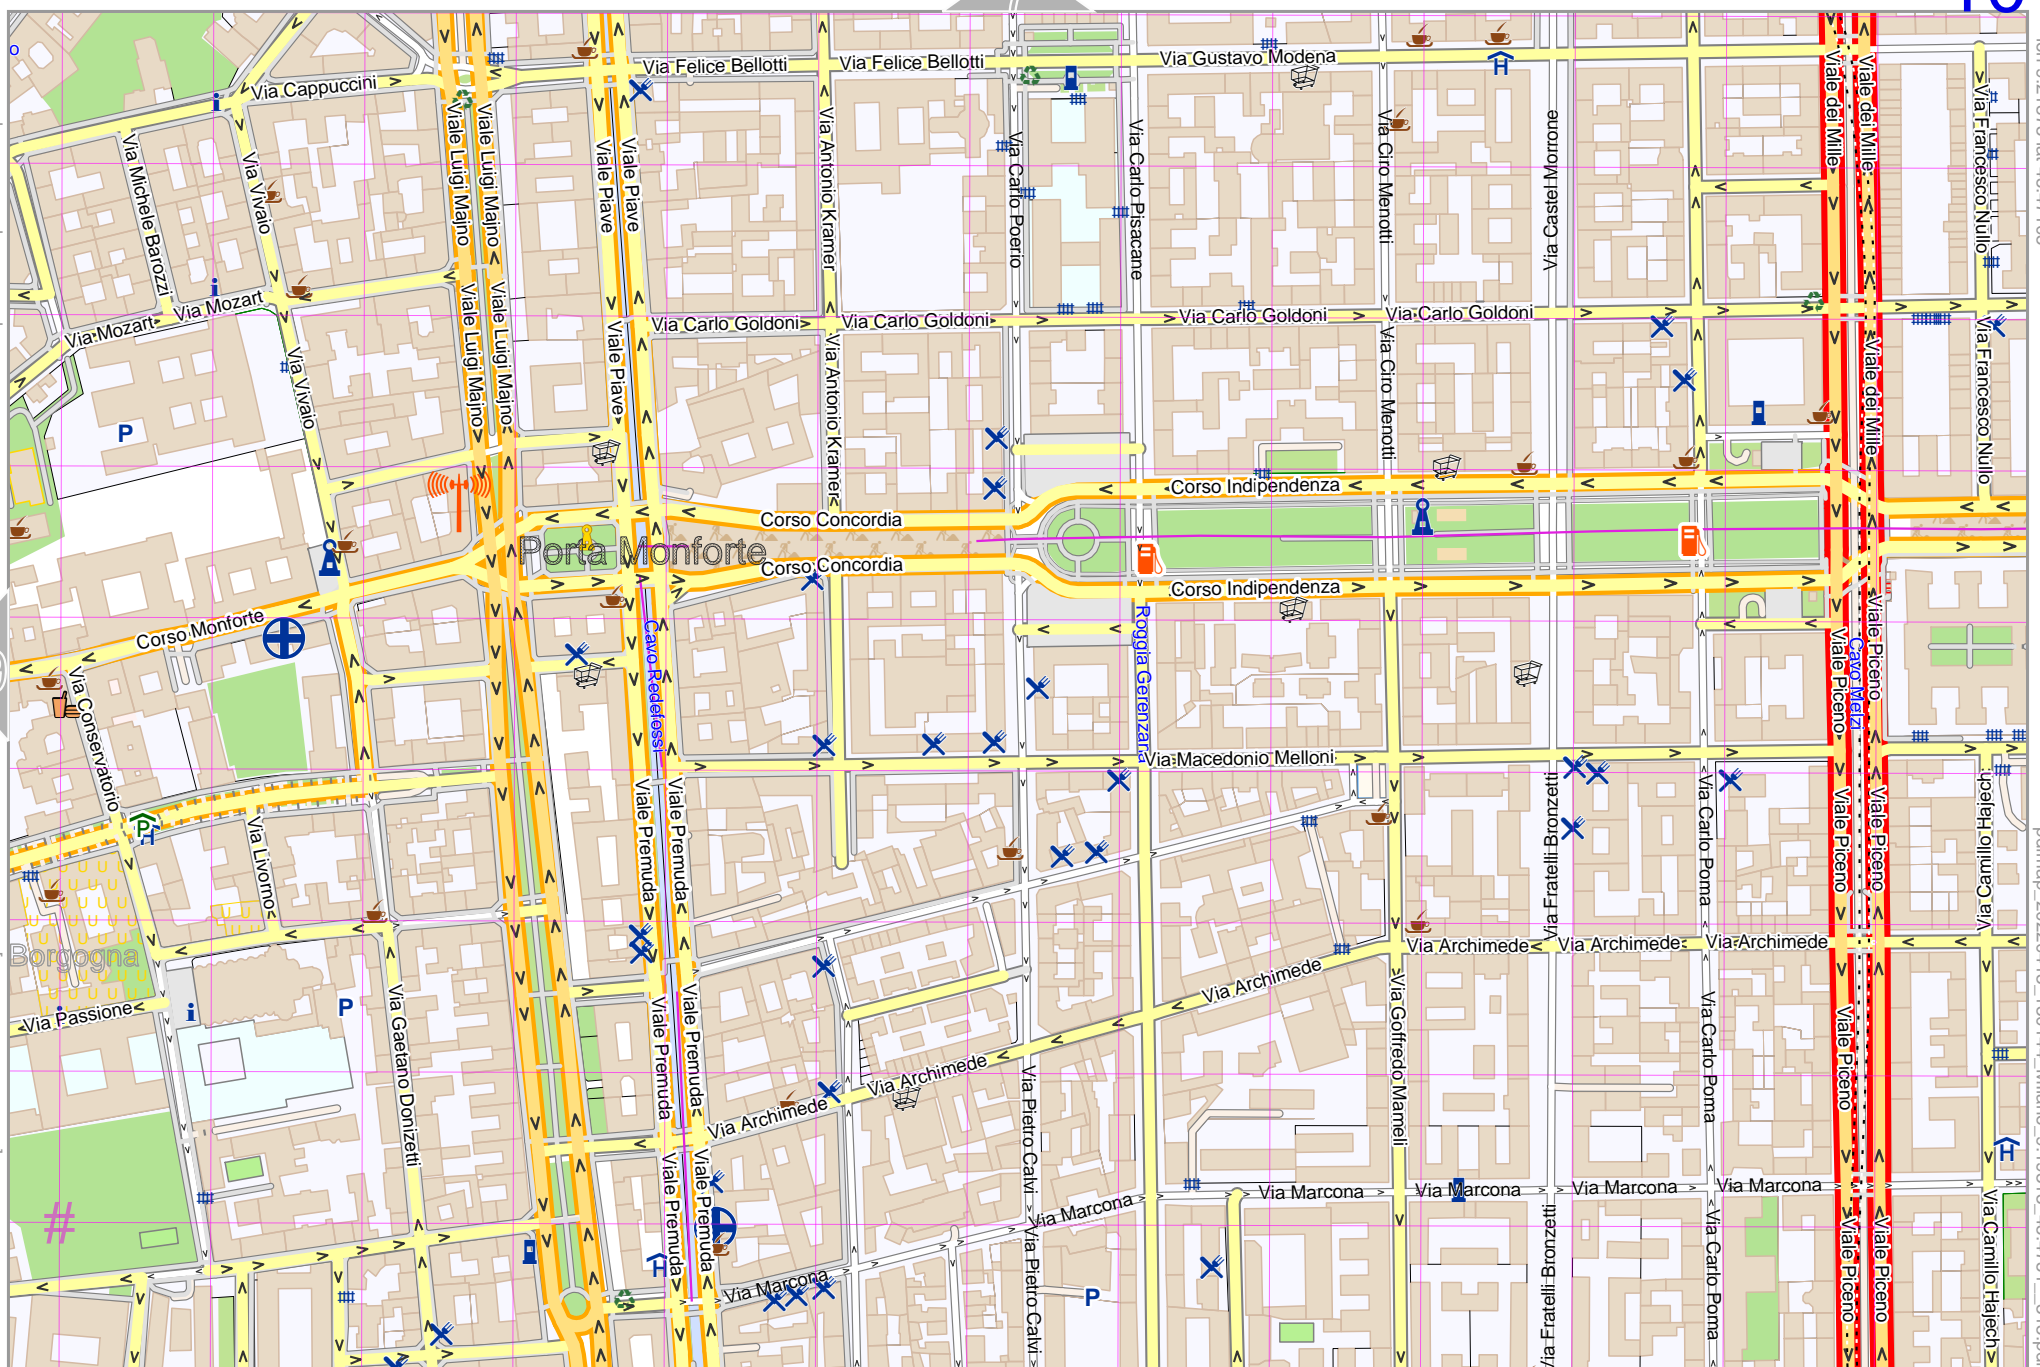

Milano

lon 9.21875 lat 45.48725

Map data © OpenStreetMap contributors

pdfmap_20220413_130144_Milano_9.19313_45.4751_315.pdf

lon 9.16753 lat 45.46295
[nom. scale = 1 / 15000]

Map data © OpenStreetMap contributors

UTM: 32 T easting 513.10 km northing 5034.40 km
UTM-Grid-width = 100m

5

8

lon 9.18460 lat 45.47105

pdfmap_20220413_130144_Milano_9.19313_45.4751_315.pdf

Milano

Map data © OpenStreetMap contributors

lon 9.18460 lat 45.46295 [nom. scale = 1 / 5000]

UTM: 32T easting 514.50 km northing 5034.40 km

UTM-Grid-width = 100m

lon 9.20168 lat 45.47105

pdfmap_20220413_130144_Milano_9.19313_45.4751_315.pdf

93

10

Map data © OpenStreetMap contributors

[lon 9.20168 lat 45.46295 | nom. scale = 1 / 50000

lon 9.21875 lat 45.47105

pdfmap_20220413_130144_Milano_9.19313_45.4751_315.pdf

UTM: 32 T easting 515.80 km northing 5034.50 km
 UTM-Grid-width = 100m