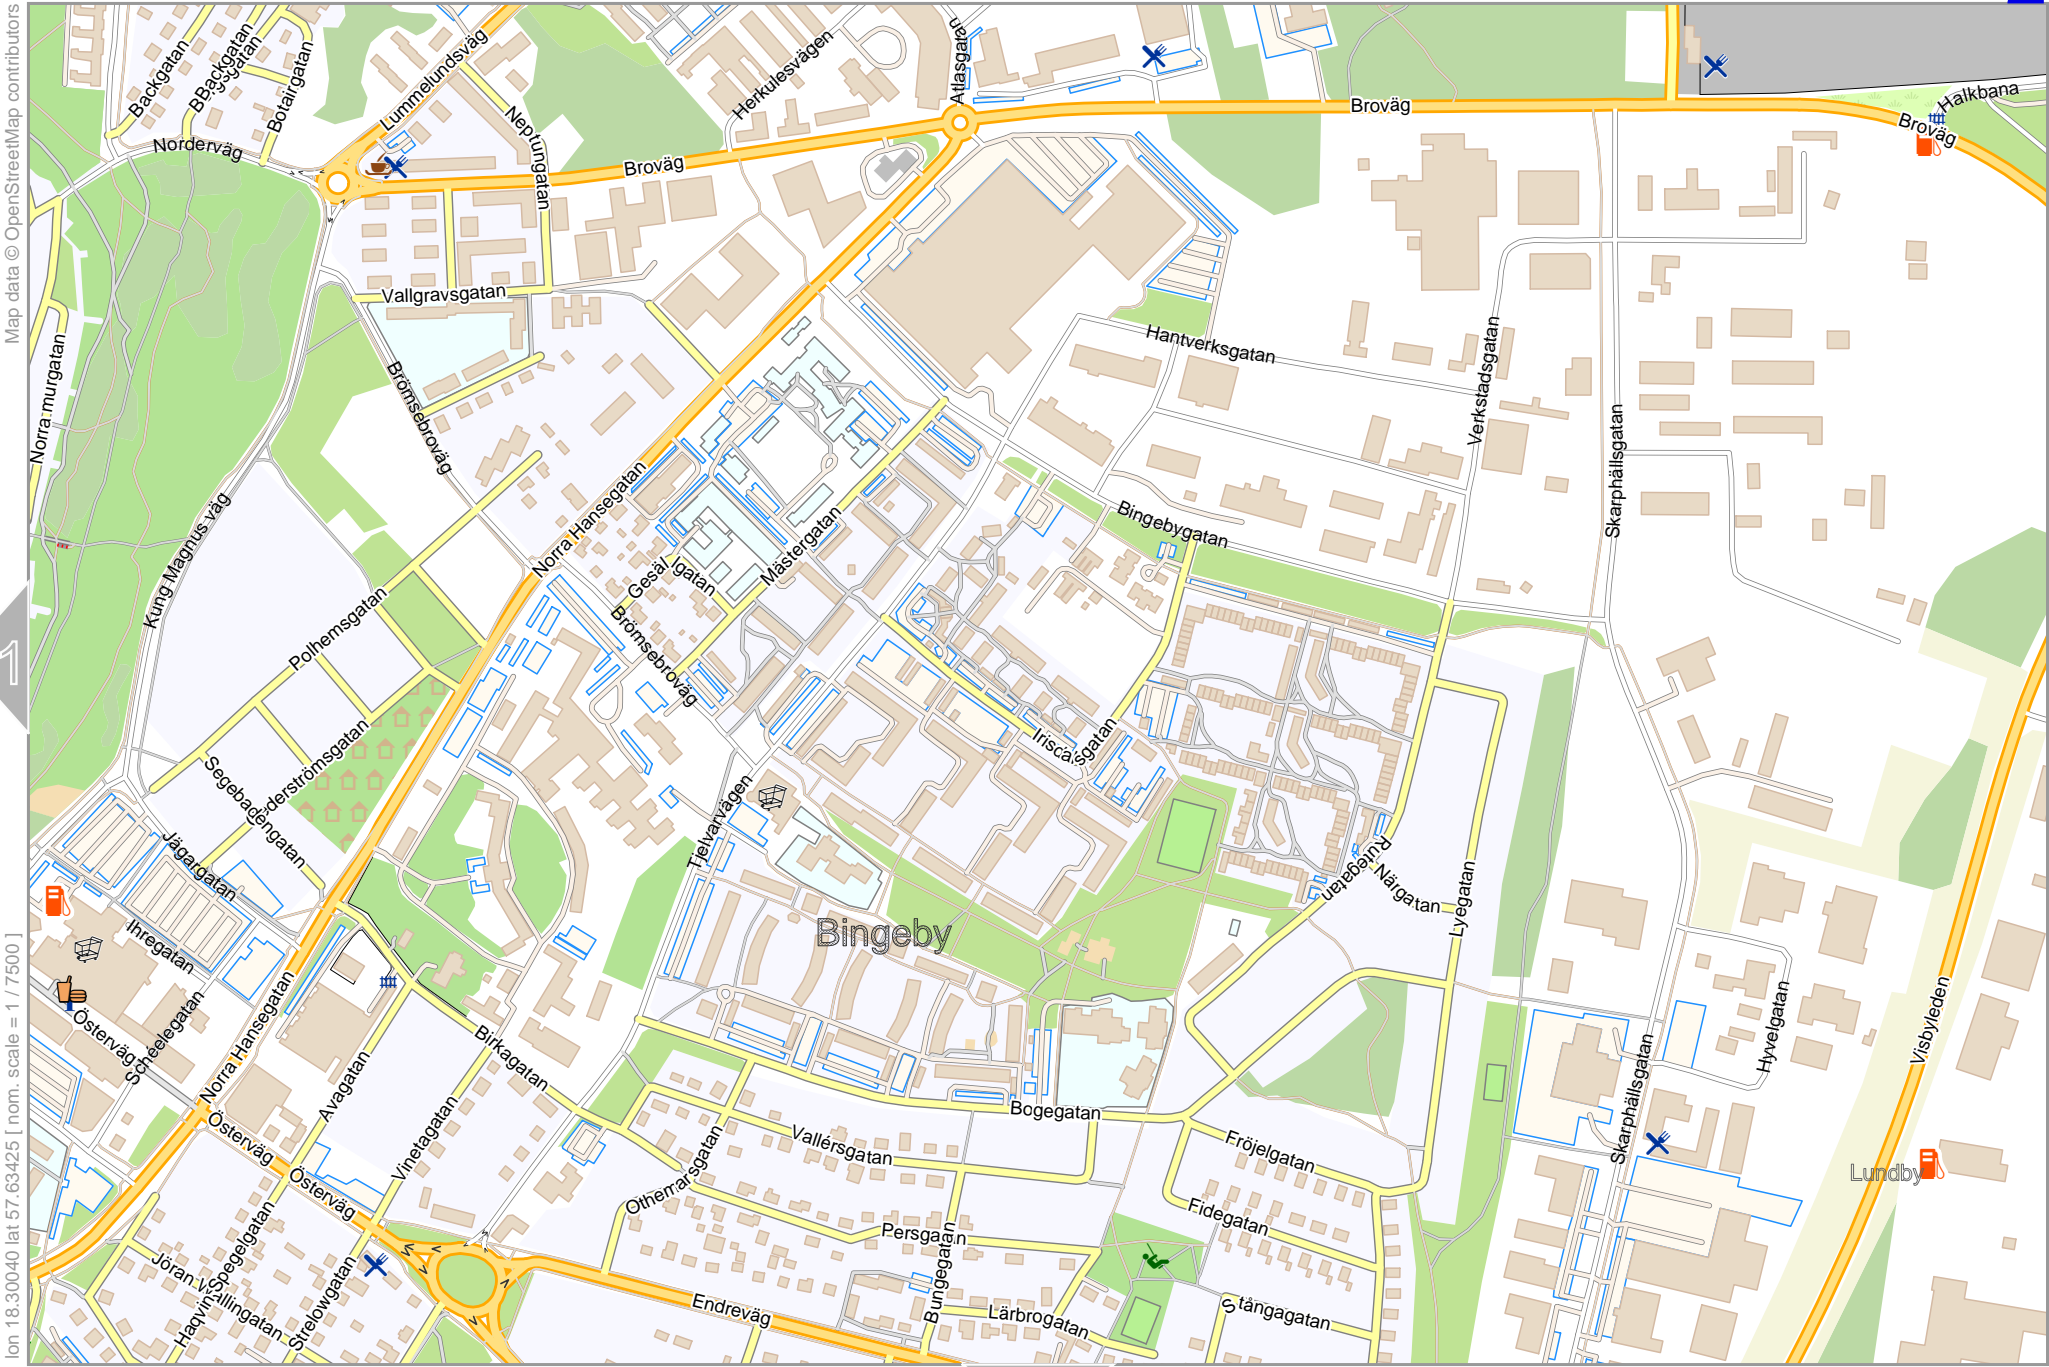

Visby

Map data © OpenStreetMap contributors

[lon 18.26813 lat 57.63425 [nom. scale = 1 / 7500]

0 100 m 700 m

3

1

lon 18.30165 lat 57.64637

2

pdfmap_20220412_122501_Visby_18.3003_57.6342_806.pdf

Map data © OpenStreetMap contributors

lon 18.30040 lat 57.63425 [nom. scale = 1 / 7500]

lon 18.33392 lat 57.64637

pdfmap_20220412_122501_Visby_18.3003_57.6342_806.pdf

0 100 m 700 m

Map data © OpenStreetMap contributors

lon 18.30040 lat 57.62280 [nom. scale = 1 / 7500]

lon 18.33392 lat 57.63492

pdfmap_20220412_122501_Visby_18.3003_57.6342_806.pdf