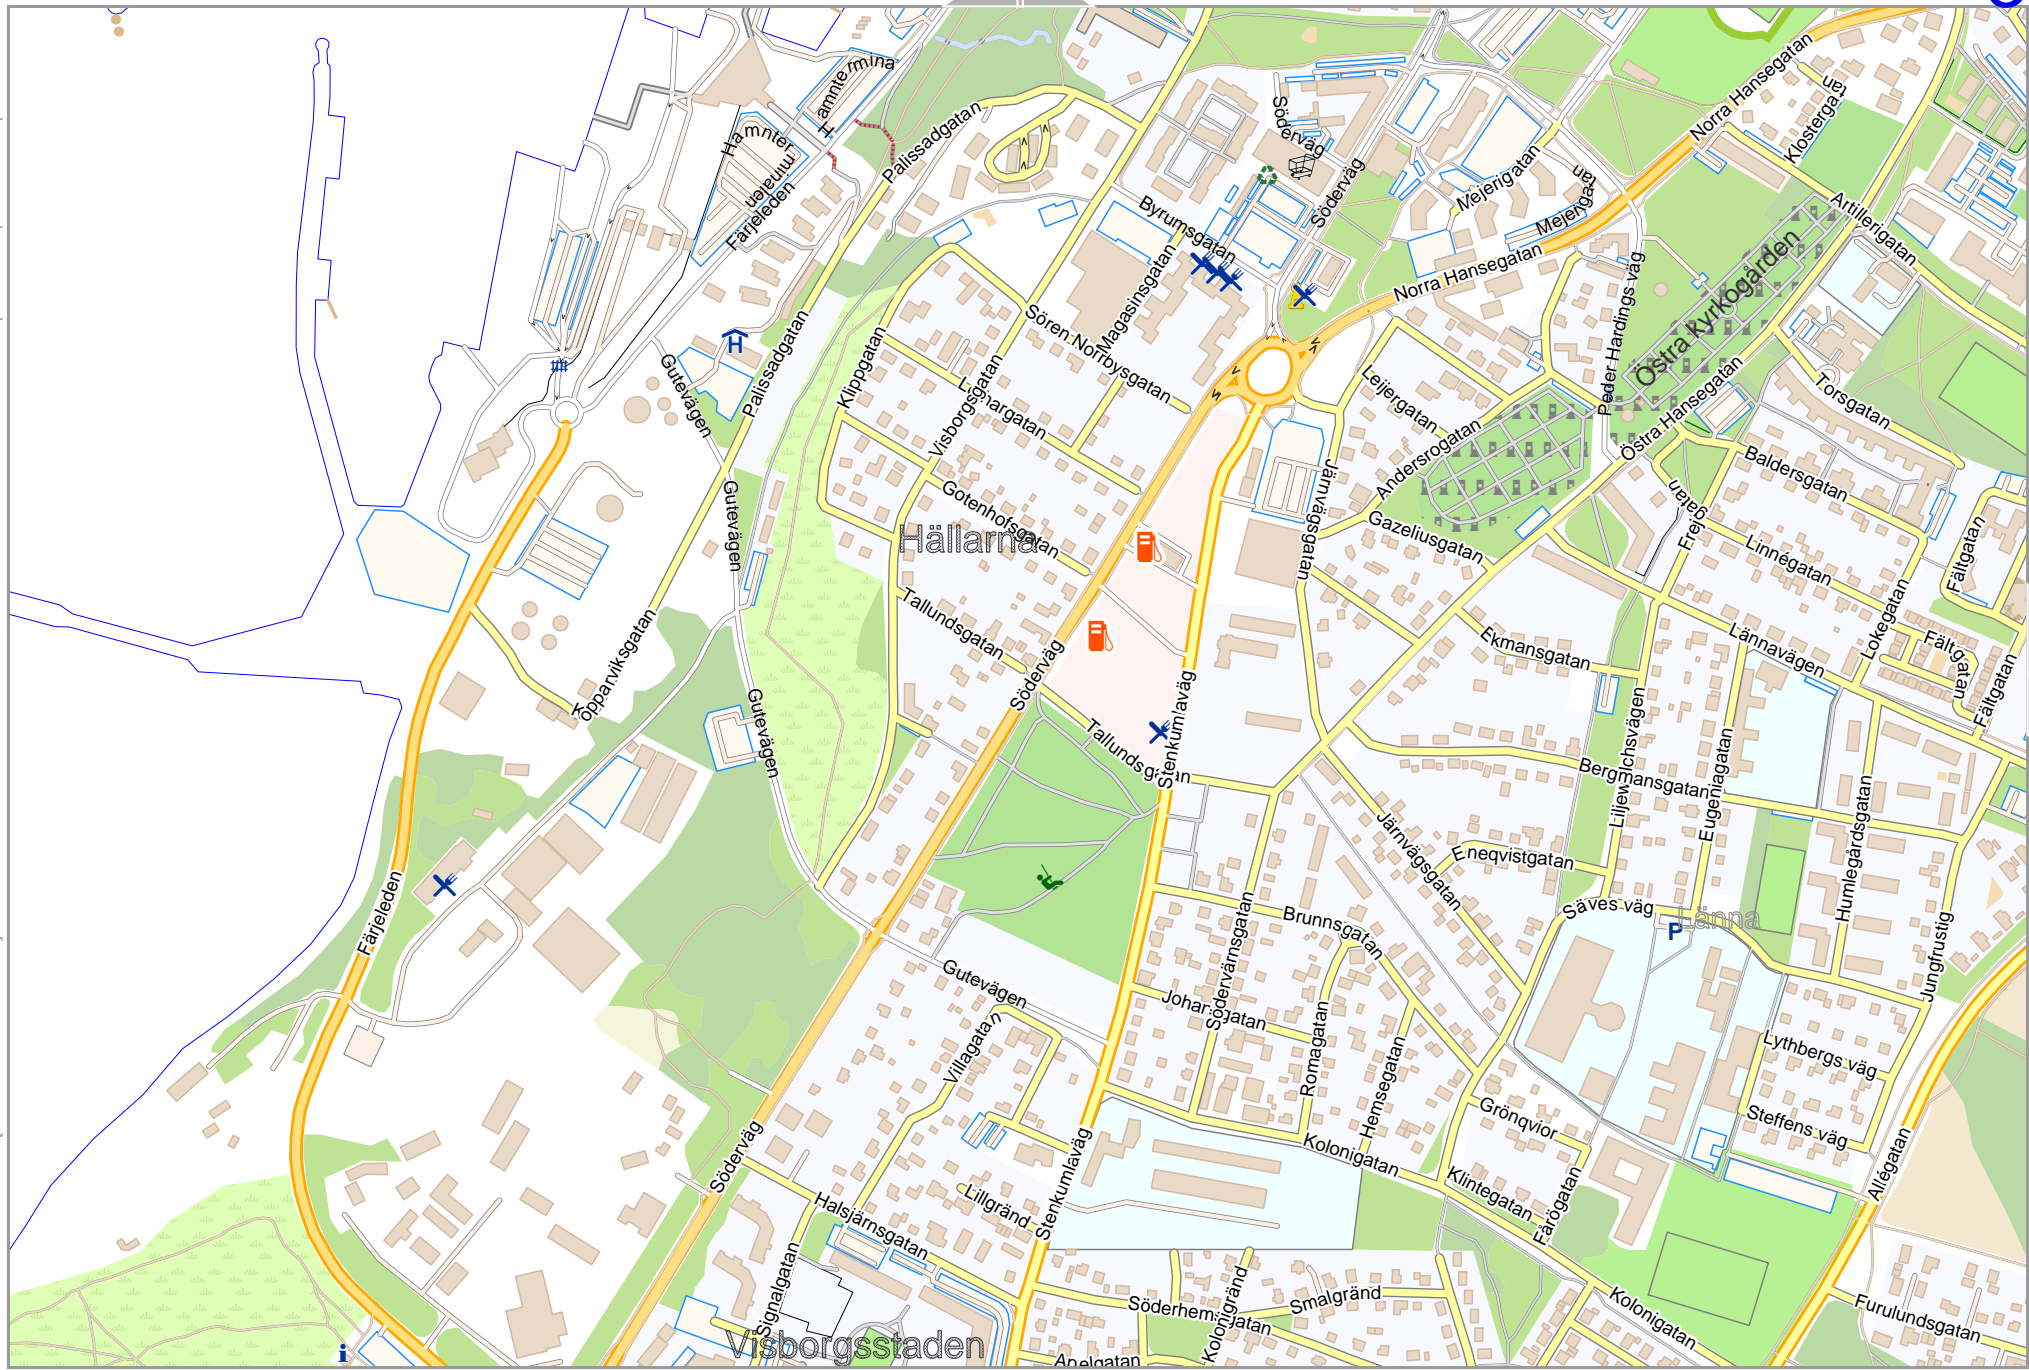

Visby

Map data © OpenStreetMap contributors

[lon 18.26813 lat 57.63425 [nom. scale = 1 / 7500]

0 100 m 700 m

3

1

lon 18.30165 lat 57.64637

2

pdfmap_20220412_122501_Visby_18.3003_57.6342_806.pdf

Map data © OpenStreetMap contributors

lon 18.30040 lat 57.63425 [nom. scale = 1 / 7500]

lon 18.33392 lat 57.64637

pdfmap_20220412_122501_Visby_18.3003_57.6342_806.pdf

0 100 m 700 m

Map data © OpenStreetMap contributors

lon 18.30040 lat 57.62280 [nom. scale = 1 / 7500]

lon 18.33392 lat 57.63492

pdfmap_20220412_122501_Visby_18.3003_57.6342_806.pdf