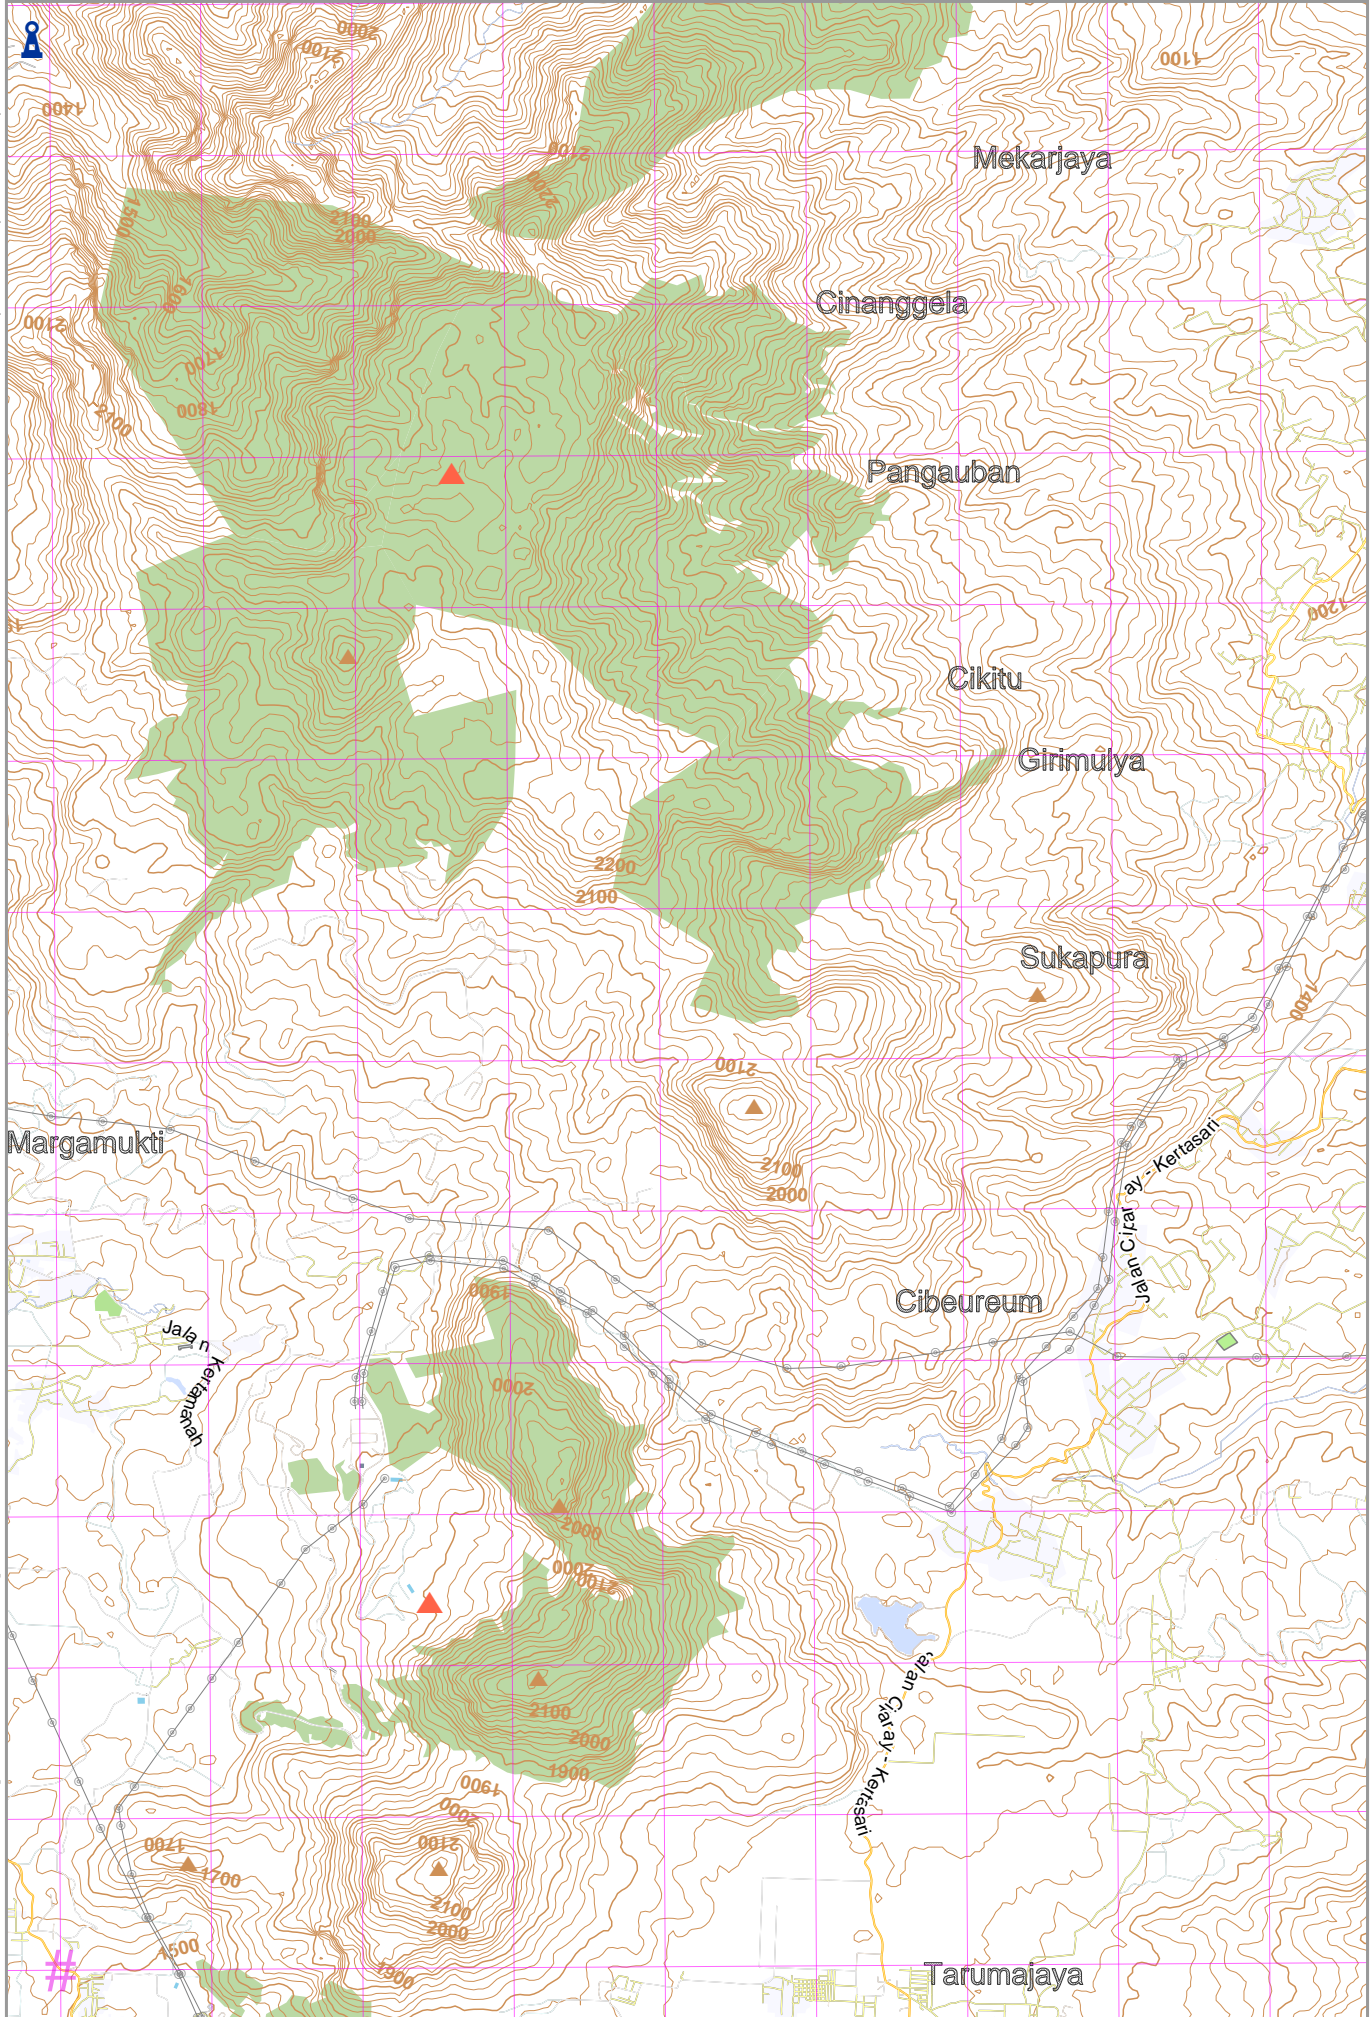

Map data © OpenStreetMap contributors

lon 107.60467 lat -7.23301 | nom. scale 1 : 50000

UTM: 48 M easting 788.00 km northing 9200.00 km
 UTM-Grid-width = 1000m
 Contour interval = 20m