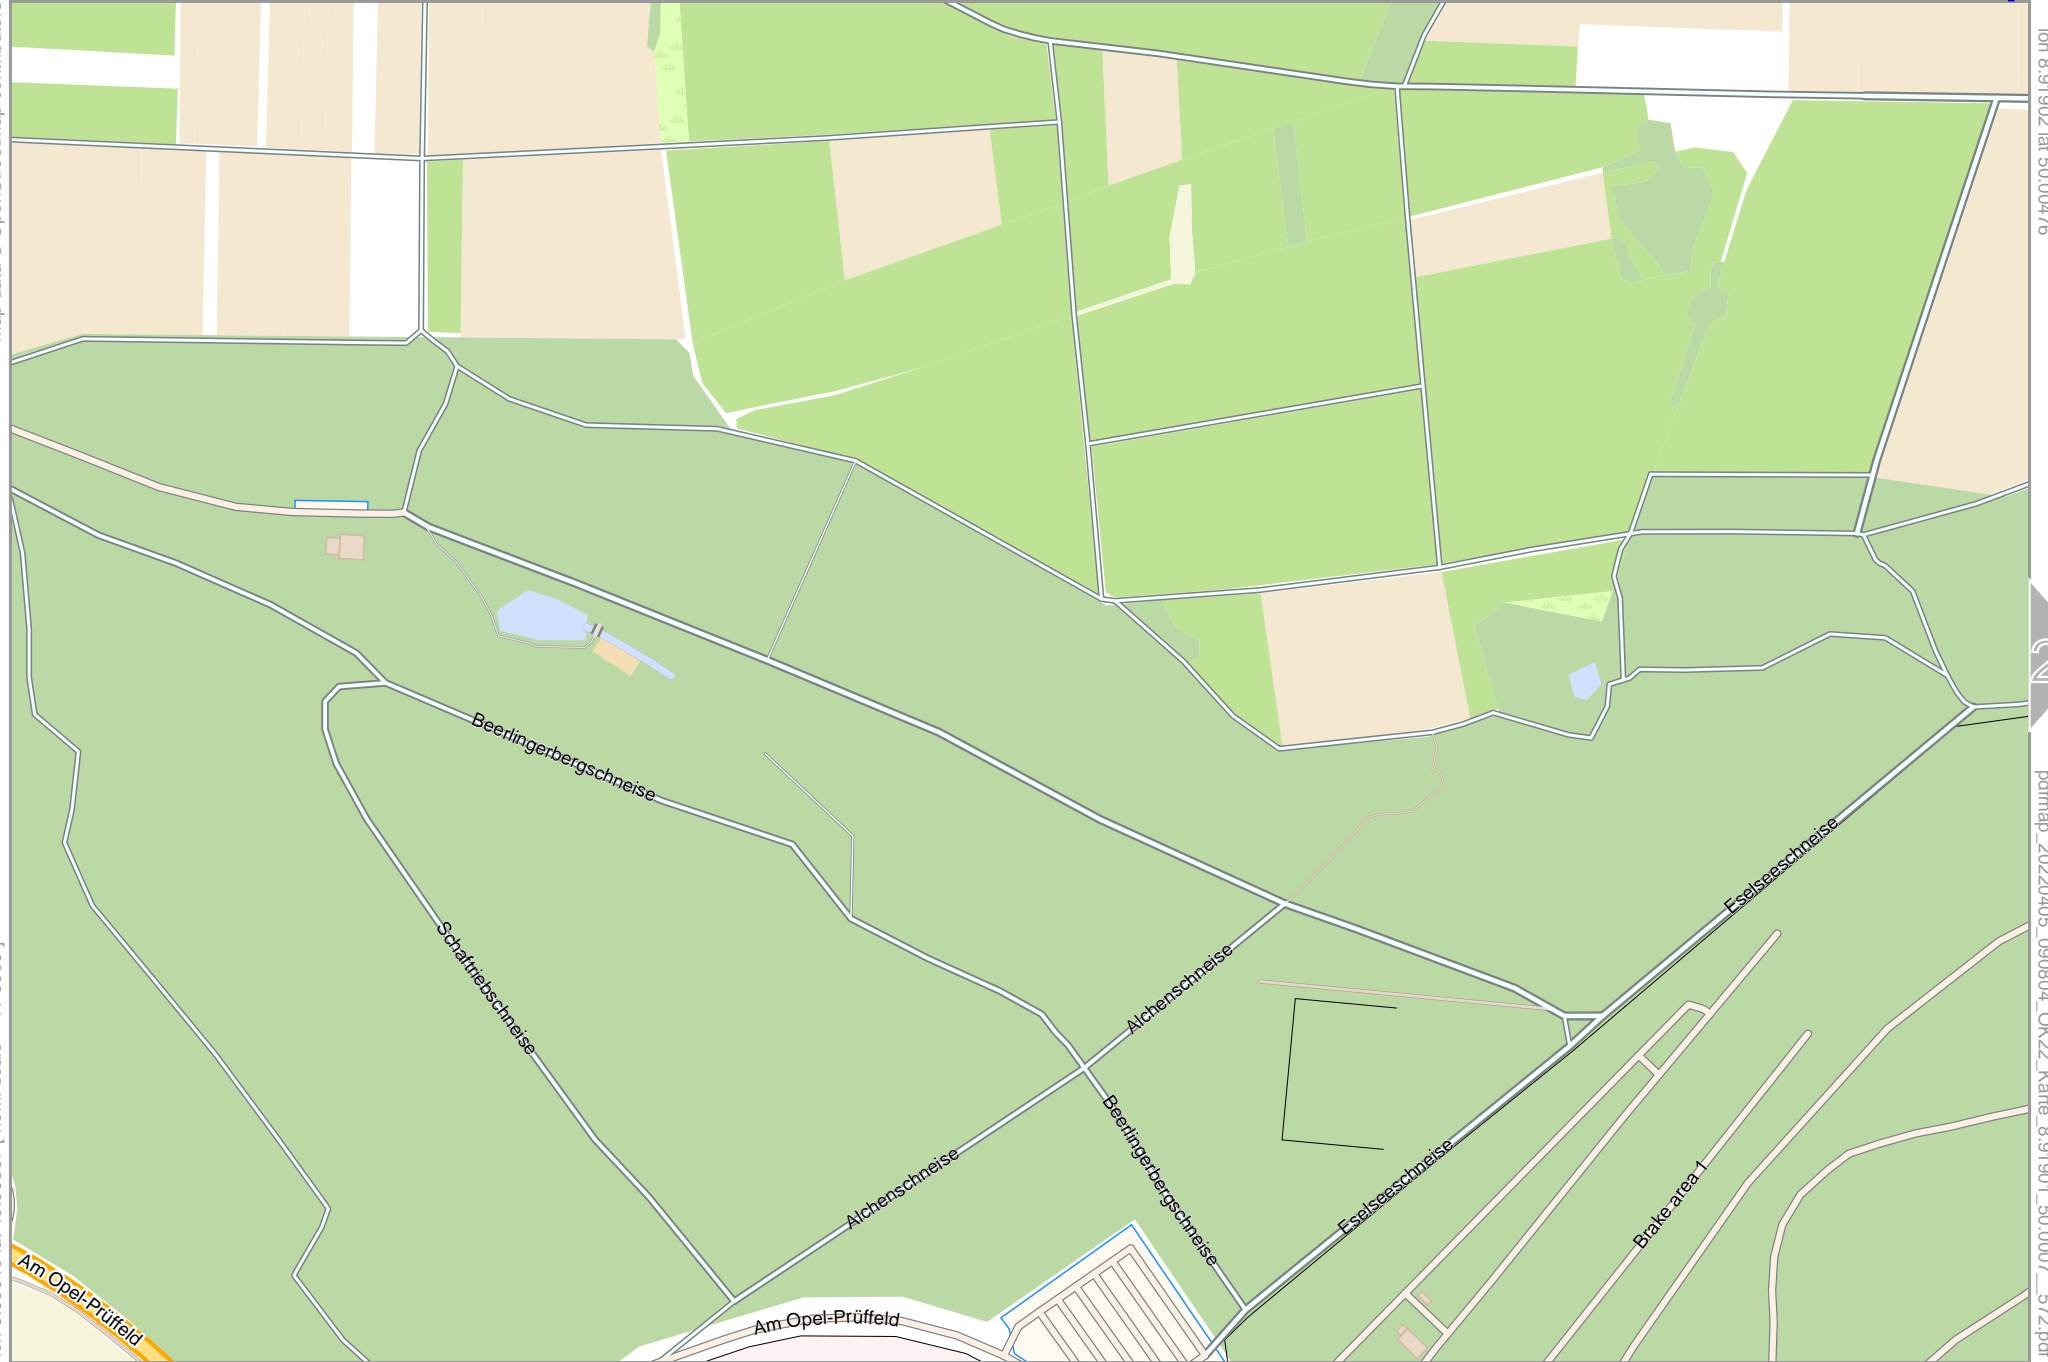

Map data © OpenStreetMap contributors

lon 8.91902 lat 50.00476

lon 8.90040 lat 49.99667 [nom. scale = 1 / 5000]

pdfmap_20220405_090804_OK22_Karte_8.91901_50.0007_572.pdf

Map data © OpenStreetMap contributors

lon 8.93764 lat 50.00476

lon 8.91902 lat 49.99667 [nom. scale = 1 / 5000]

pdfmap_20220405_090804_OK22_Karte_8.91901_50.0007_572.pdf

0 100 m 500 m

Powertrain Strecke

Dauerlauf Strecke

Holländerschneise