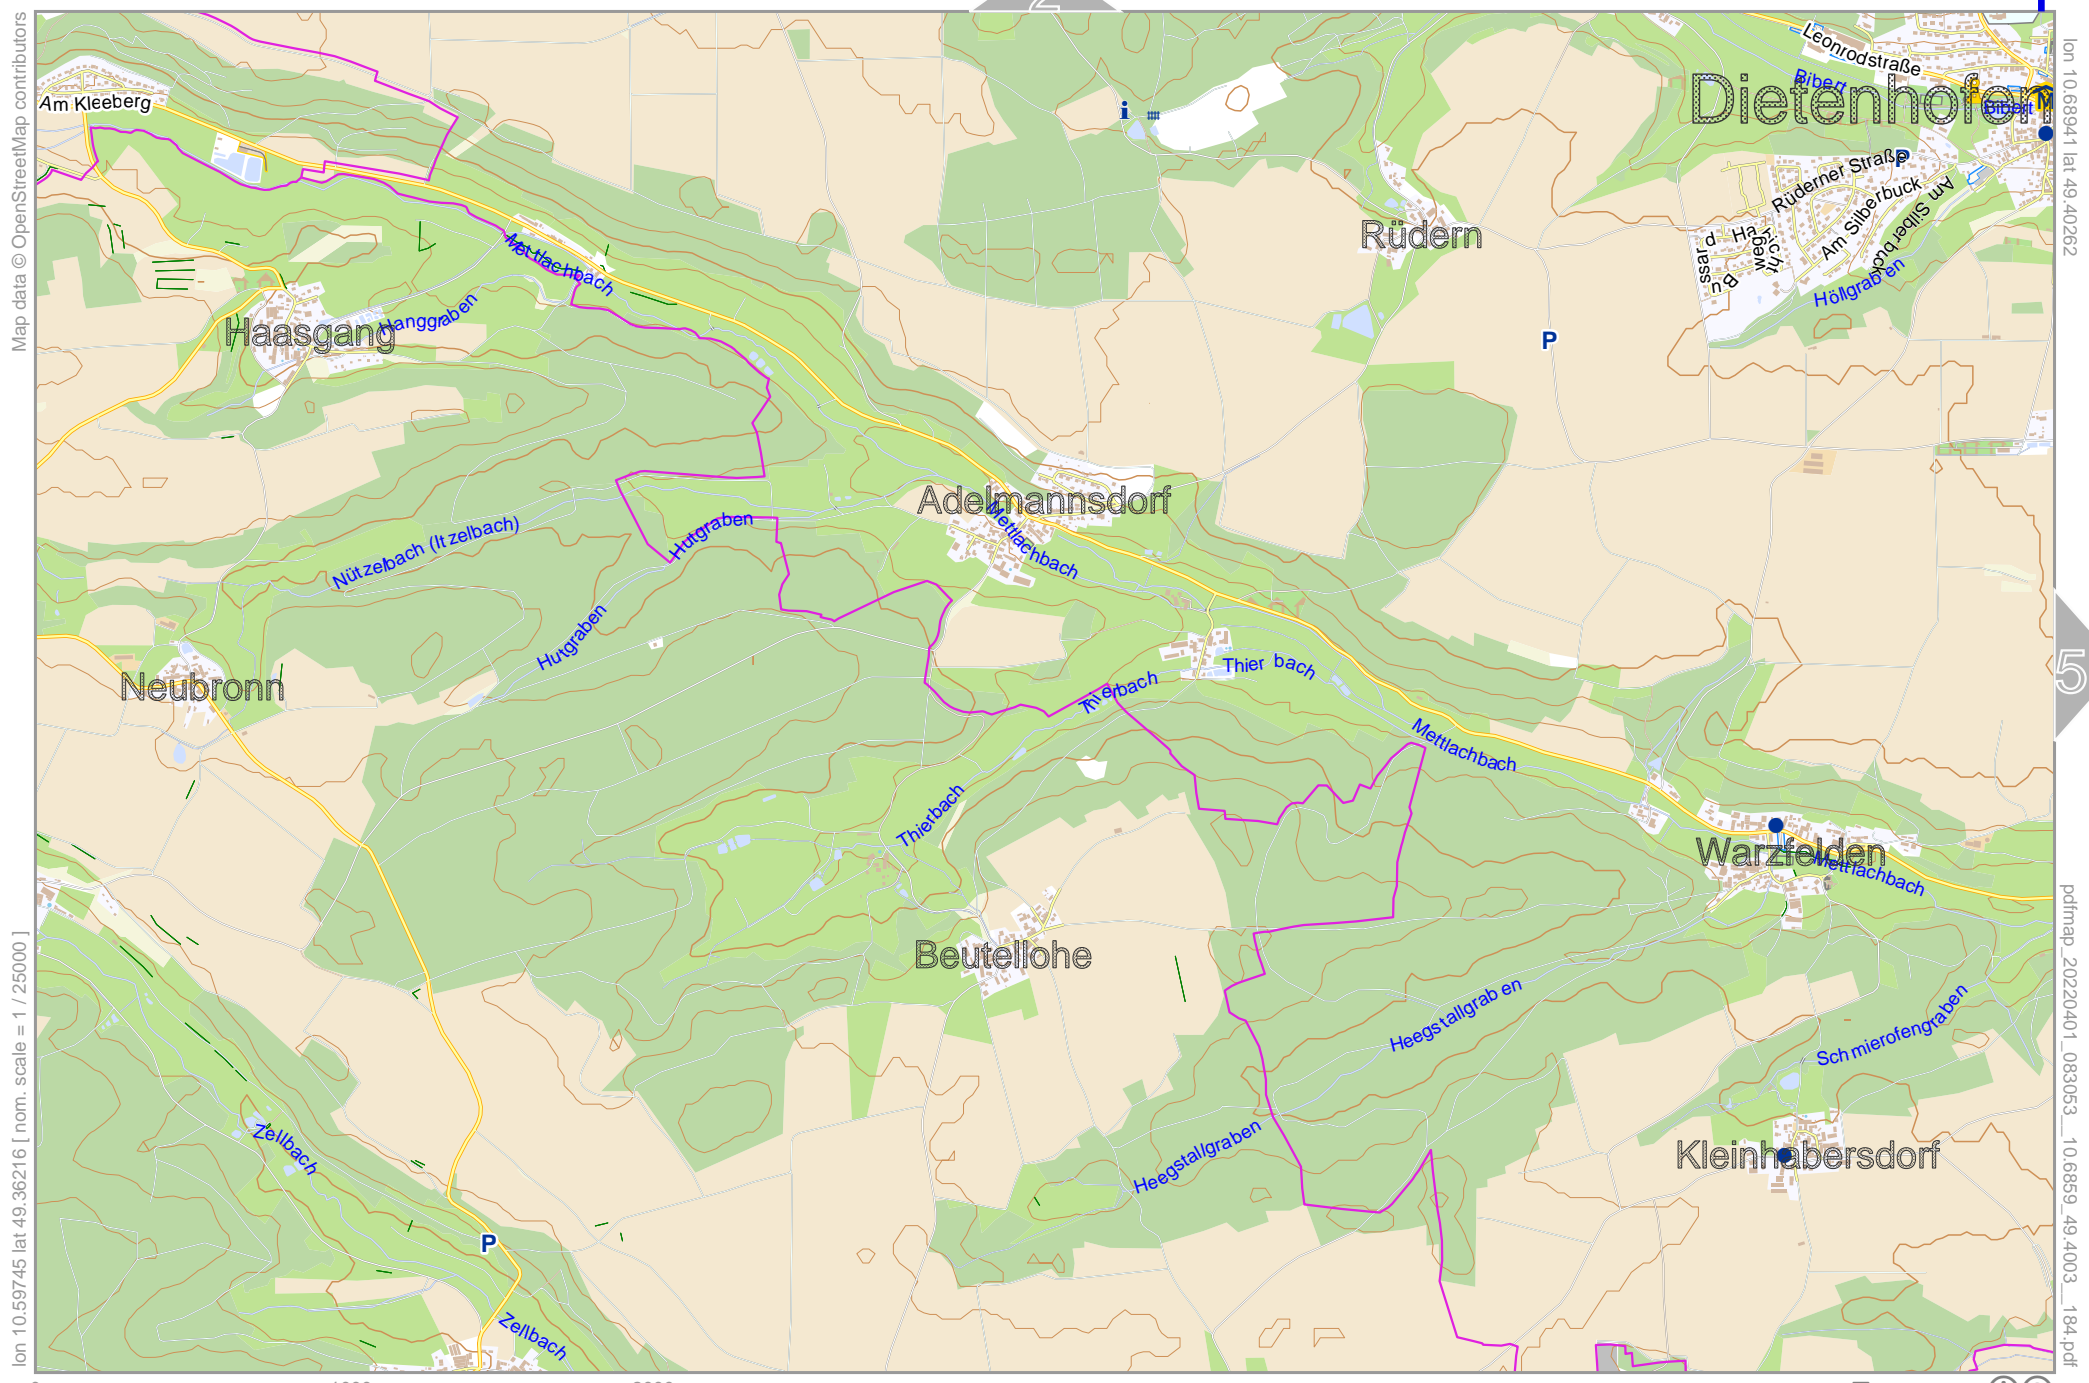

Map data © OpenStreetMap contributors

lon 10.59745 lat 49.40037 [ nom. scale = 1 / 25000 ]

lon 10.68941 lat 49.44083

pdfmap\_20220401\_083053\_10.6859\_49.4003\_184.pdf

Contour interval = 20m

Map data © OpenStreetMap contributors

lon 10.77793 lat 49.44083

2

lon 10.68597 lat 49.40037 [ nom. scale = 1 / 25000 ]

pdfmap\_20220401\_083053\_10.6859\_49.4003\_184.pdf

Contour interval = 20m

5

Map data © OpenStreetMap contributors

lon 10.59745 lat 49.36216 [ nom. scale = 1 / 25000 ]

lon 10.68941 lat 49.40262

pdfmap\_20220401\_083053\_10.6859\_49.4003\_184.pdf

Contour interval = 20m

Map data © OpenStreetMap contributors

lon 10.68597 lat 49.36216 [ nom. scale = 1 / 25000 ]

lon 10.77793 lat 49.40262

pdfmap\_20220401\_083053\_10.6859\_49.4003\_184.pdf

Contour interval = 20m