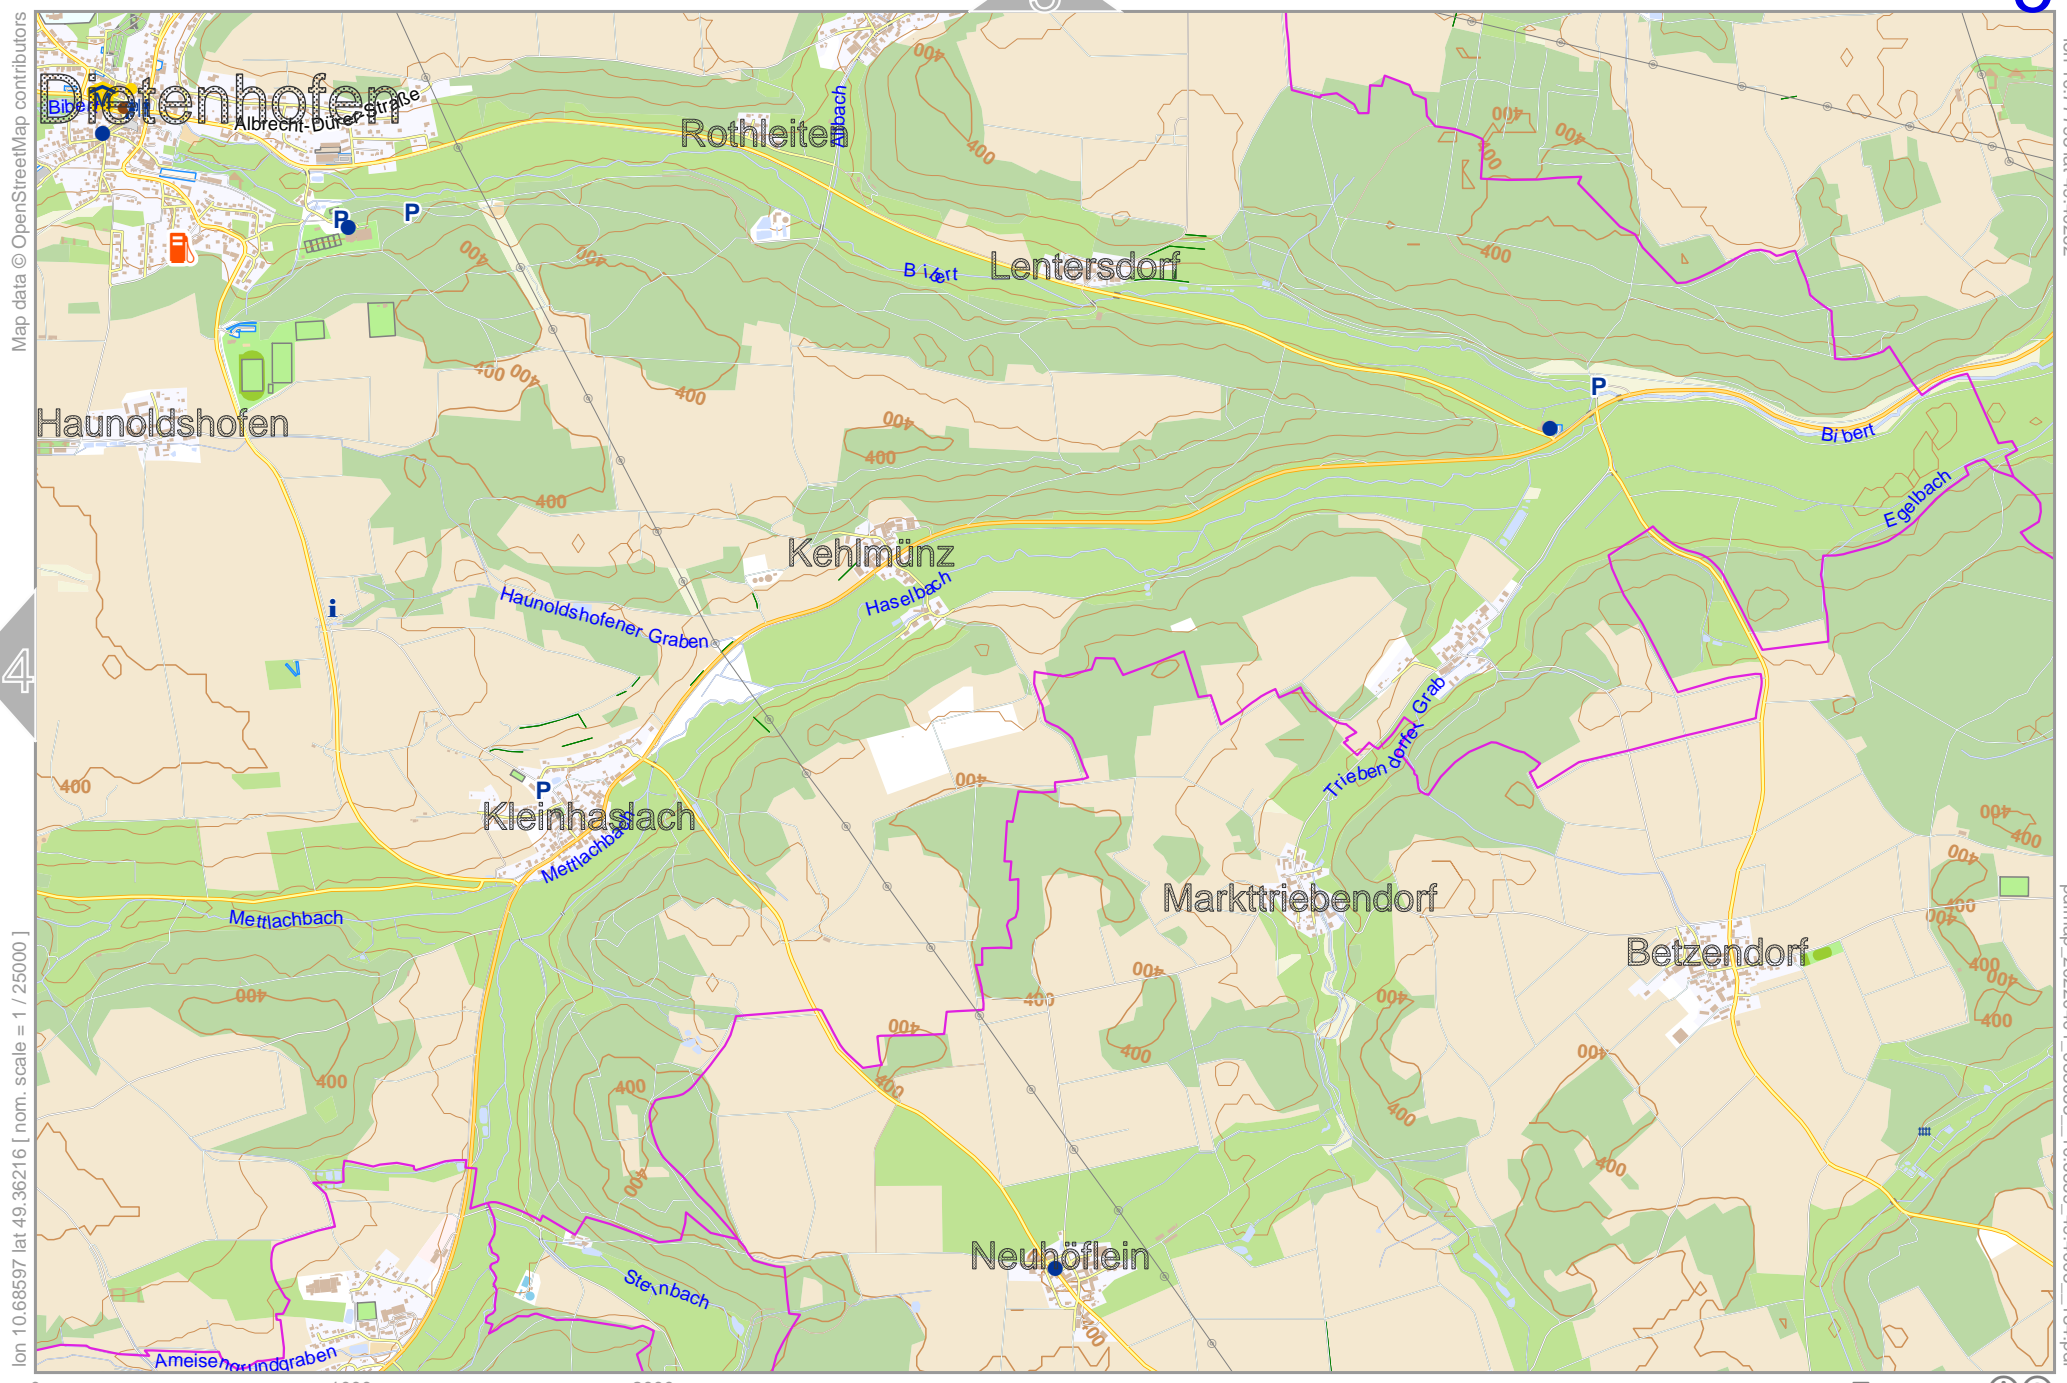

Map data © OpenStreetMap contributors

lon 10.59745 lat 49.40037 [ nom. scale = 1 / 25000 ]

lon 10.68941 lat 49.44083

pdfmap\_20220401\_083053\_10.6859\_49.4003\_184.pdf

Contour interval = 20m

Map data © OpenStreetMap contributors

lon 10.77793 lat 49.44083

2

lon 10.68597 lat 49.40037 [ nom. scale = 1 / 25000 ]

pdfmap\_20220401\_083053\_10.6859\_49.4003\_184.pdf

Contour interval = 20m

5

Map data © OpenStreetMap contributors

lon 10.59745 lat 49.36216 [ nom. scale = 1 / 25000 ]

lon 10.68941 lat 49.40262

pdfmap\_20220401\_083053\_10.6859\_49.4003\_184.pdf

Contour interval = 20m

Map data © OpenStreetMap contributors

lon 10.68597 lat 49.36216 [ nom. scale = 1 / 25000 ]

lon 10.77793 lat 49.40262

pdfmap\_20220401\_083053\_10.6859\_49.4003\_184.pdf

Contour interval = 20m