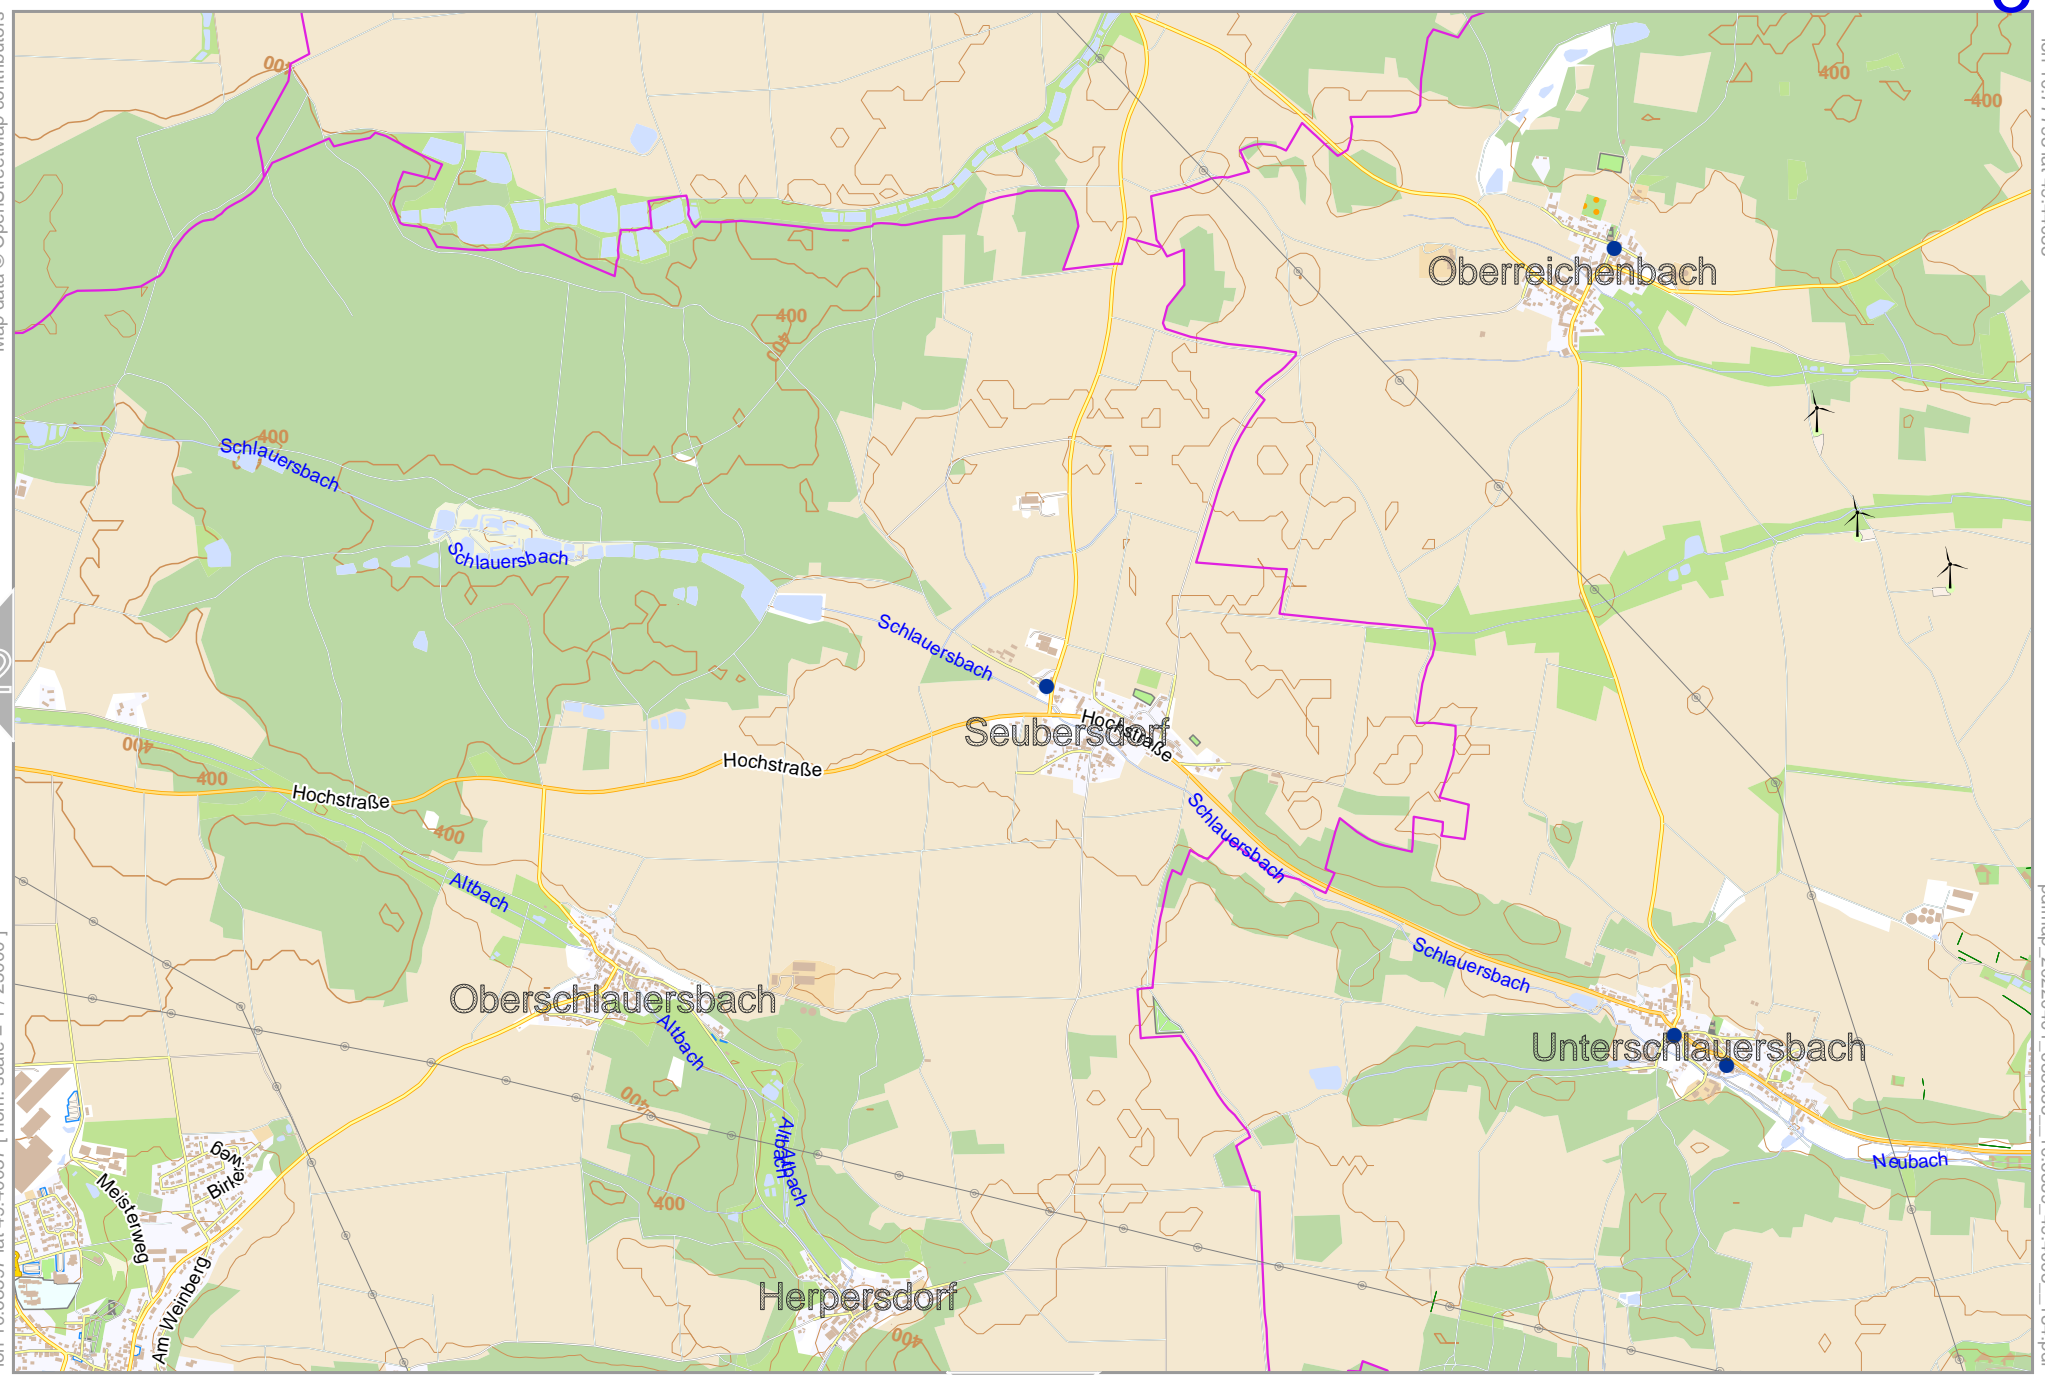

Map data © OpenStreetMap contributors

lon 10.59745 lat 49.40037 [ nom. scale = 1 / 25000 ]

lon 10.68941 lat 49.44083

pdfmap\_20220401\_083053\_10.6859\_49.4003\_184.pdf

Contour interval = 20m

Map data © OpenStreetMap contributors

lon 10.77793 lat 49.44083

2

lon 10.68597 lat 49.40037 [ nom. scale = 1 / 25000 ]

pdfmap\_20220401\_083053\_10.6859\_49.4003\_184.pdf

Contour interval = 20m

5

Map data © OpenStreetMap contributors

lon 10.59745 lat 49.36216 [ nom. scale = 1 / 25000 ]

lon 10.68941 lat 49.40262

pdfmap\_20220401\_083053\_10.6859\_49.4003\_184.pdf

Contour interval = 20m

Map data © OpenStreetMap contributors

lon 10.68597 lat 49.36216 [ nom. scale = 1 / 25000 ]

lon 10.77793 lat 49.40262

pdfmap\_20220401\_083053\_10.6859\_49.4003\_184.pdf

Contour interval = 20m