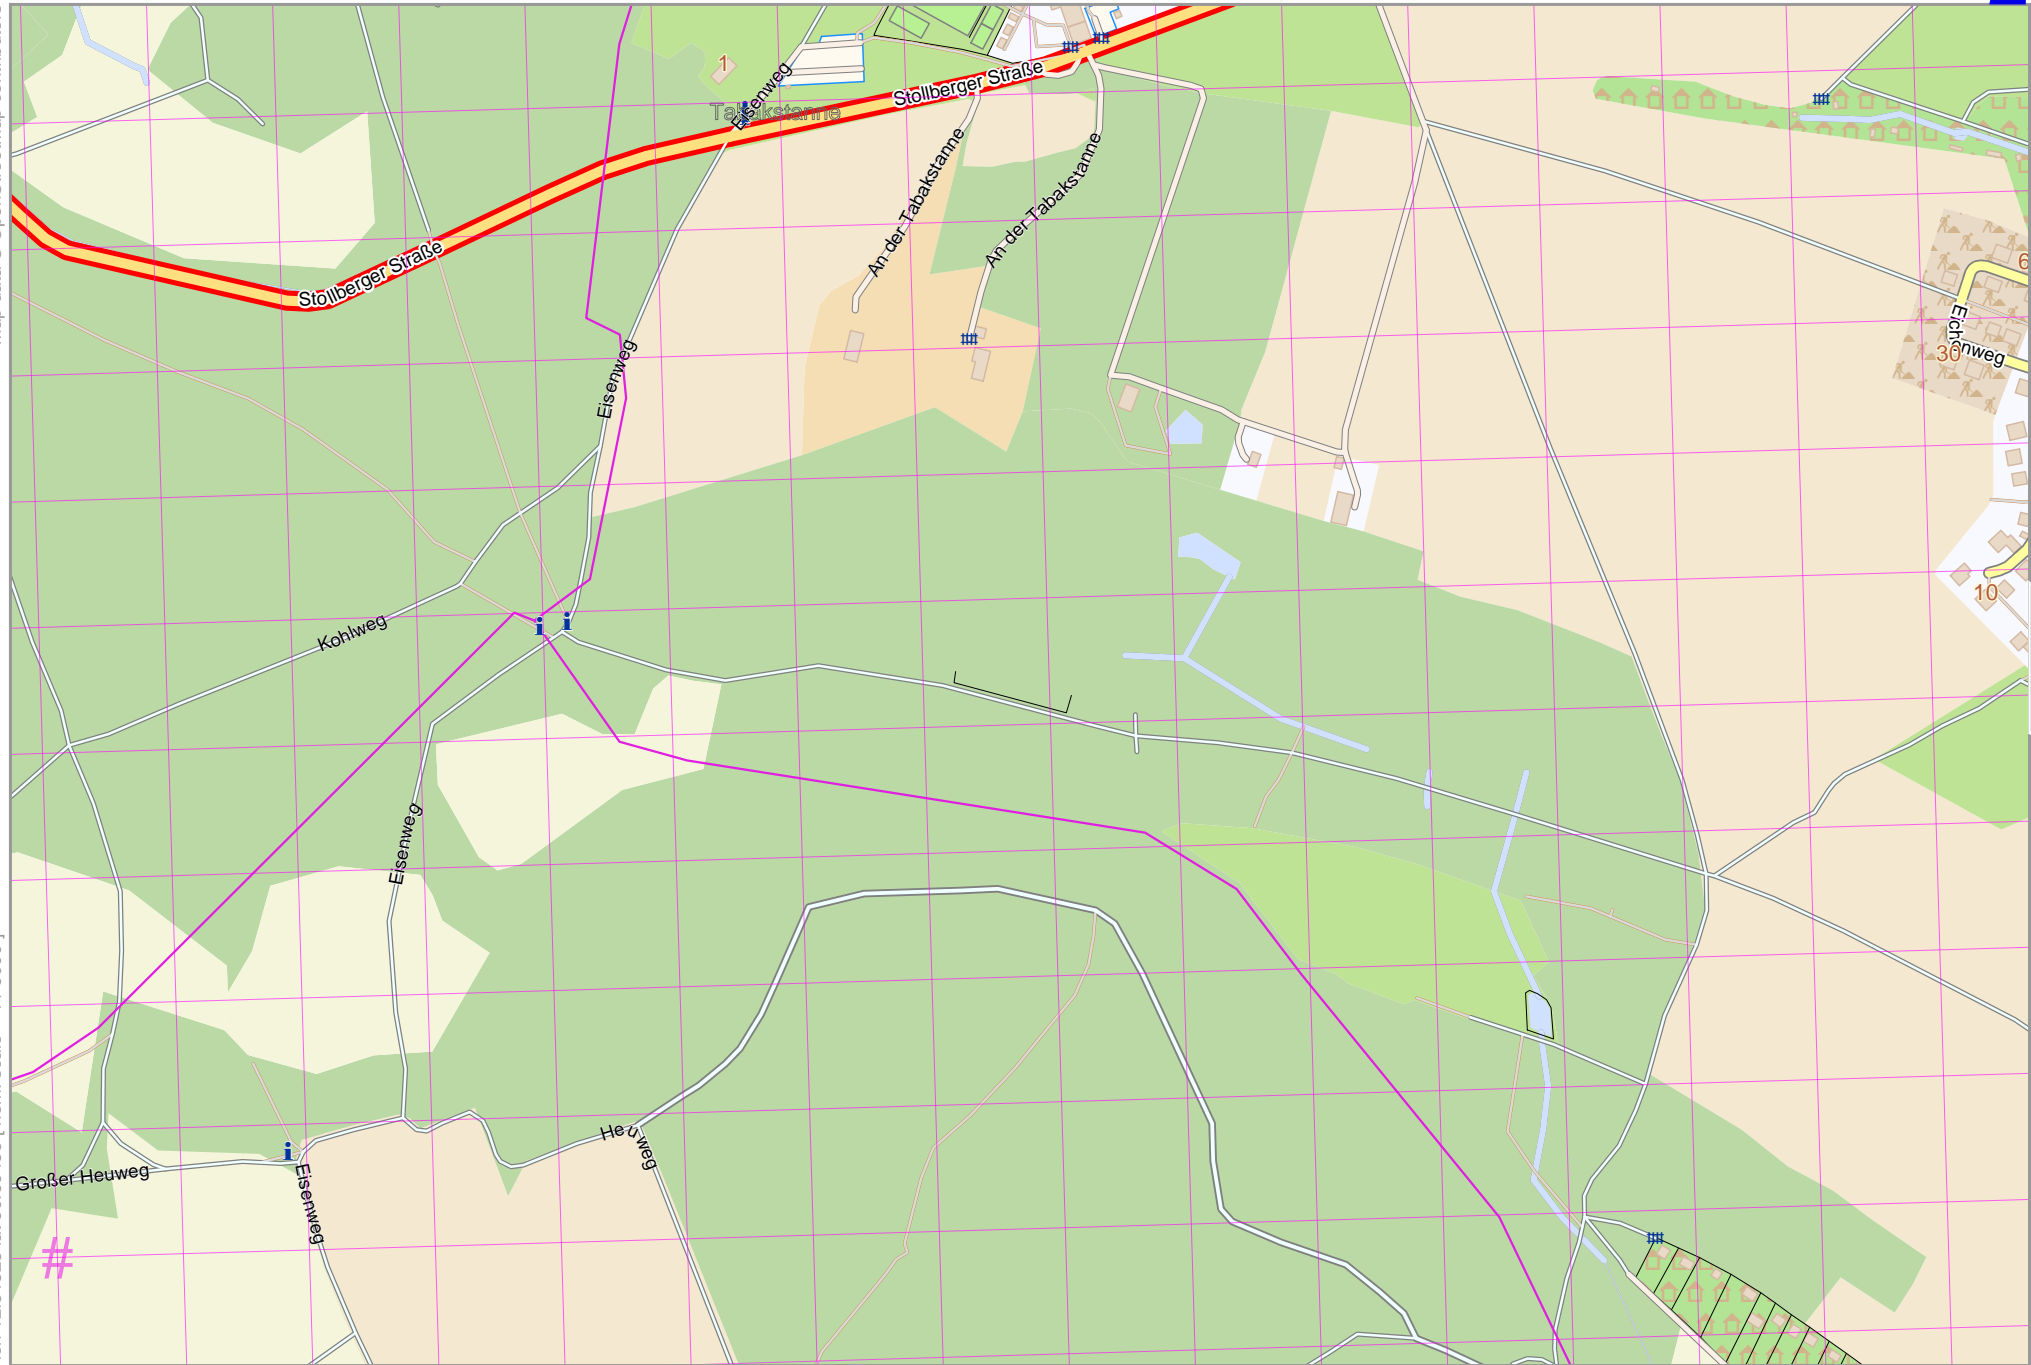

Thalheim

Map data © OpenStreetMap contributors

lon 12.81328 lat 50.69433 [nom. scale = 1 / 6000]

lon 12.83596 lat 50.70404

pdfmap_20220331_065652_Thalheim_12.8359_50.6991_869.pdf

UTM: 33 U easting 345.60 km northing 5618.20 km
UTM-Grid-width = 100m

Map data © OpenStreetMap contributors

lon 12.83596 lat 50.69433 [nom. scale = 1 / 6000]

lon 12.835963 lat 50.70404

pdfmap_20220331_065652_Thalheim_12.8359_50.6991_869.pdf

2

UTM: 33 U easting 347.20 km northing 5618.10 km
UTM-Grid-width = 100m