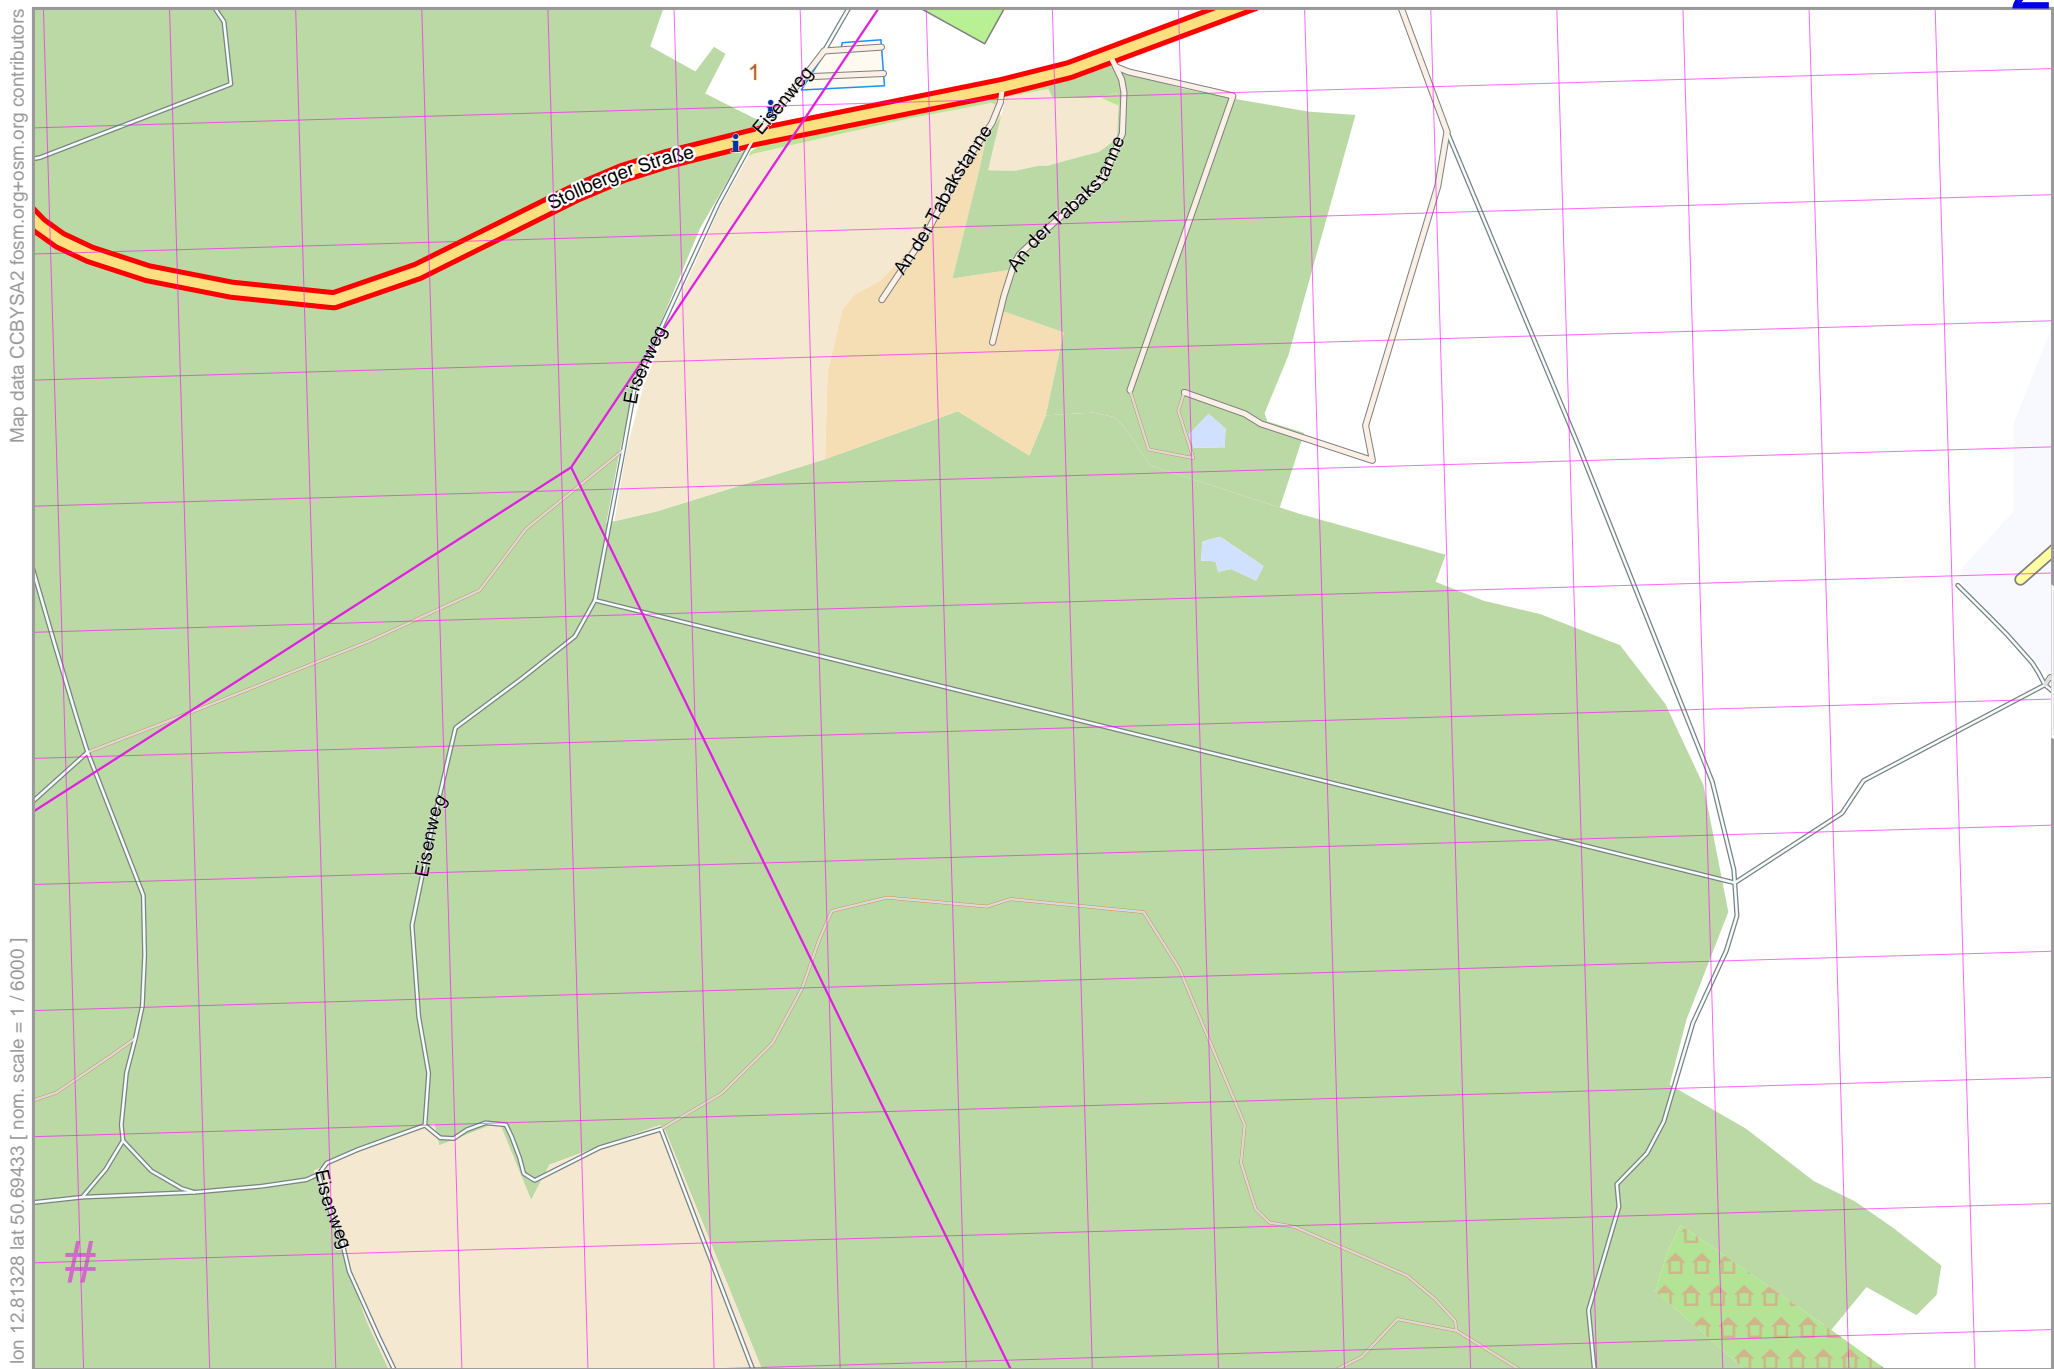

Thalheim

Map data CCBYSA2 fosc.m.org+osm.org contributors

lon 12.81328 lat 50.69433 [nom. scale = 1 / 6000]

lon 12.83596 lat 50.70404

pdfmap_20220331_065603_Thalheim_12.8359_50.6991_865.pdf

UTM: 33 U easting 345.60 km northing 5618.20 km
UTM-Grid-width = 100m