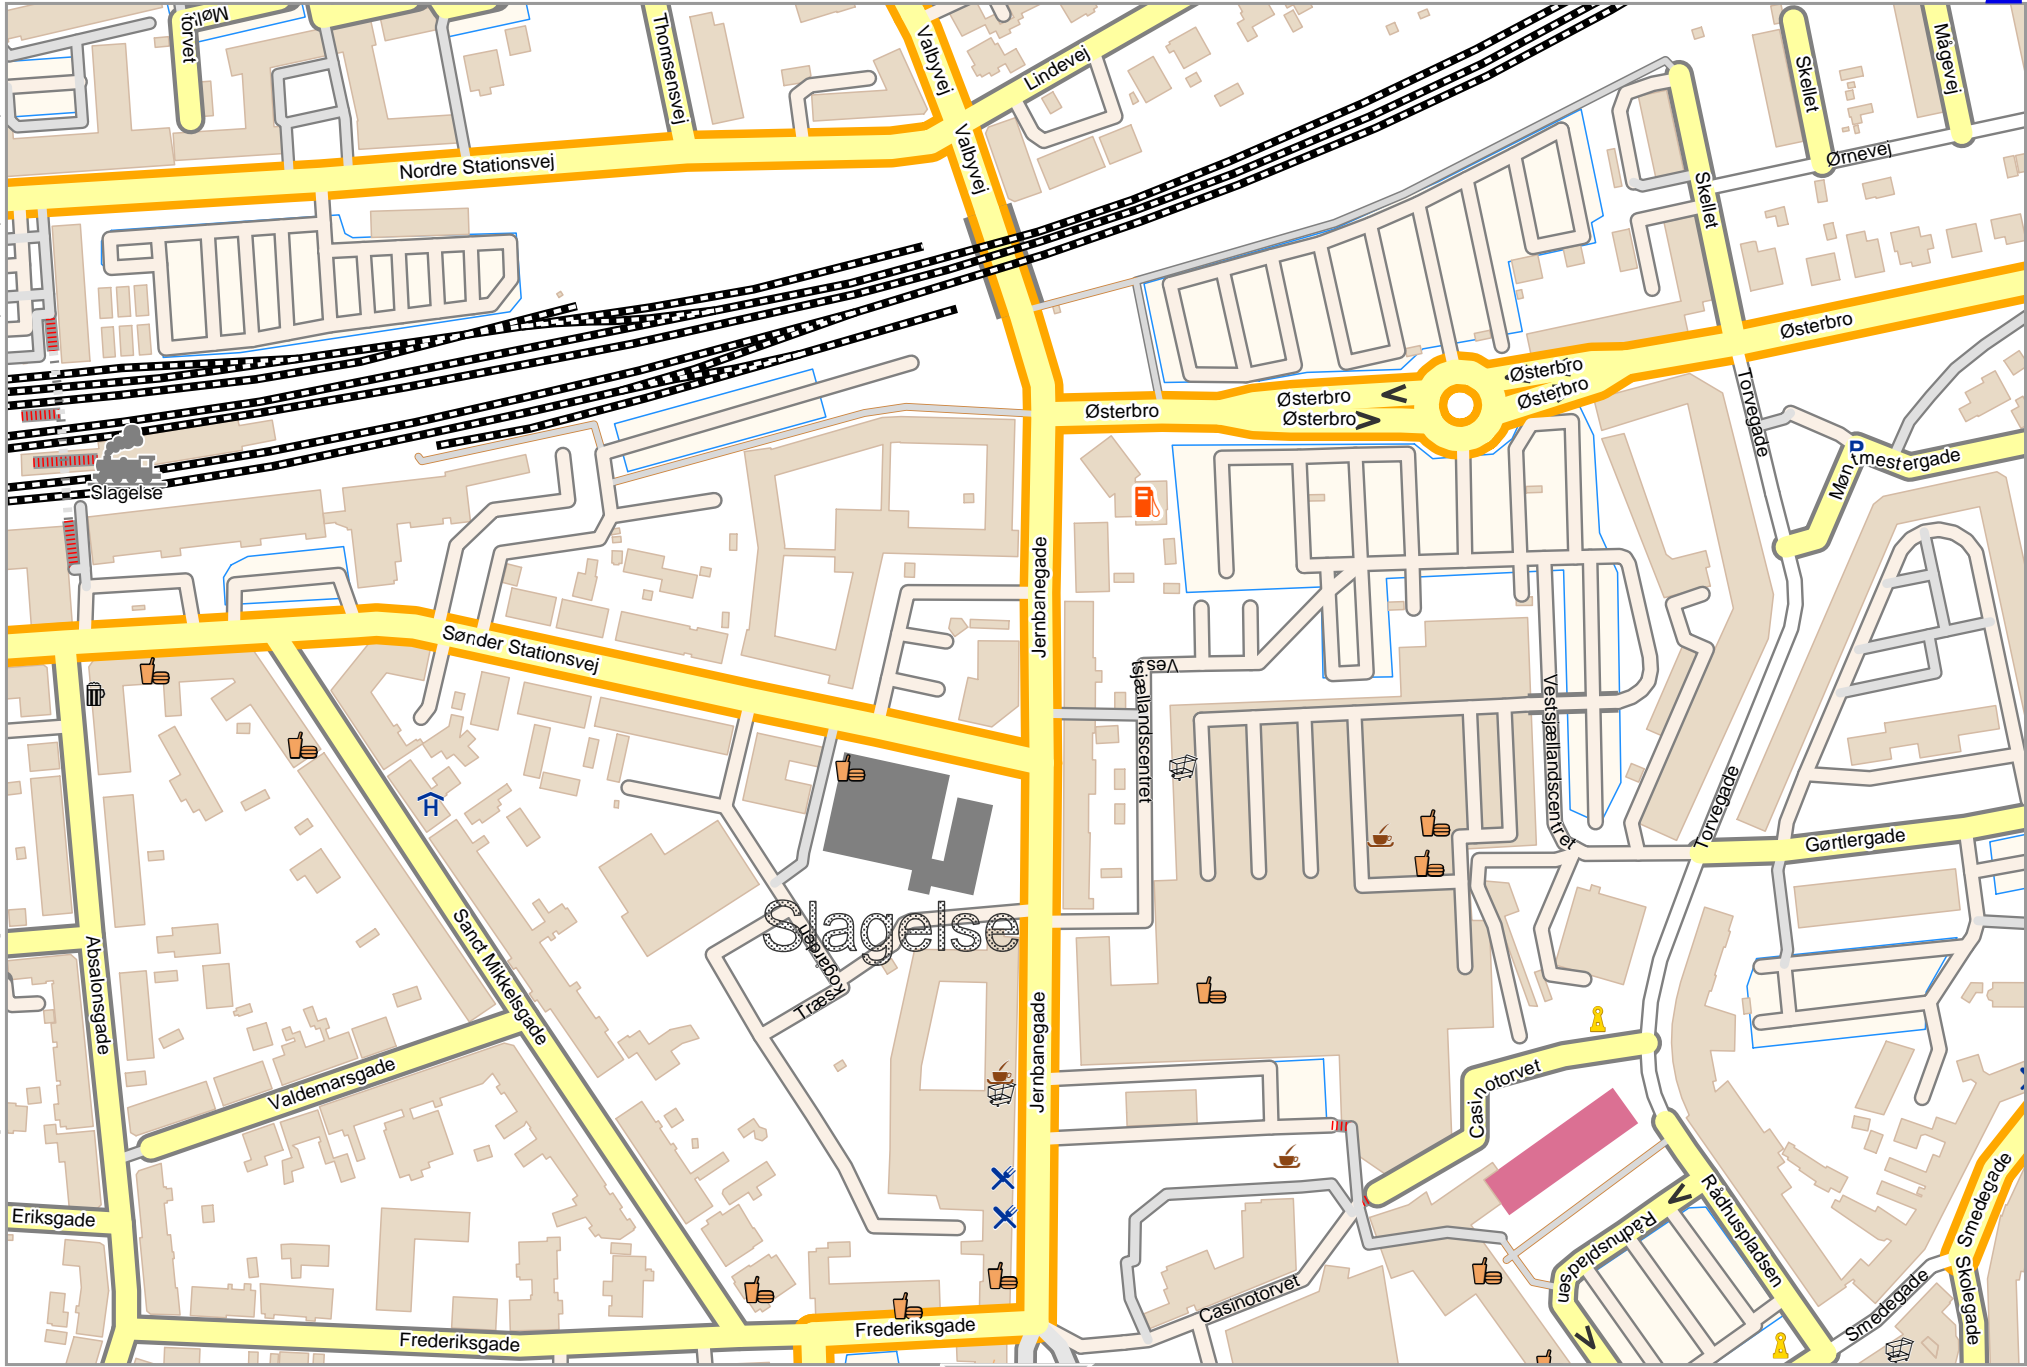

Slagelse

lon 11.35847 lat 55.40884

Map data © OpenStreetMap contributors

lon 11.34793 lat 55.40098
[nom. scale = 1 / 5000]

Slagelse

Map data © OpenStreetMap contributors

lon 11.35647 lat 55.40884

lon 11.34793 lat 55.40480 [nom. scale = 1 / 2500]

pdfmap_20220325_190014_Slagelse_11.3531_55.4047_379.pdf

0 100 m 200 m

3